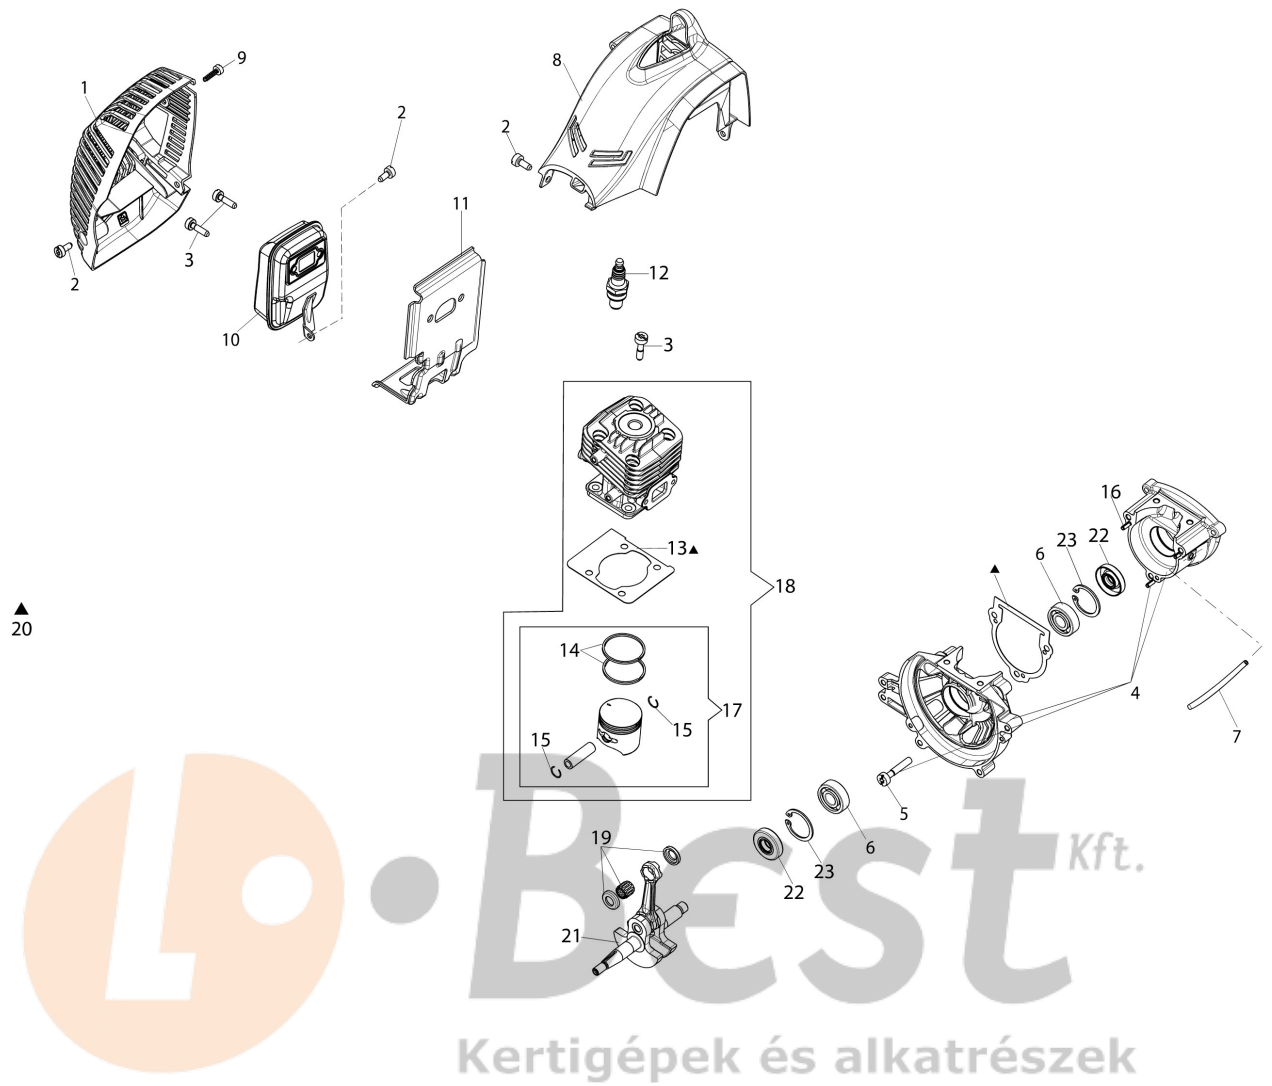

Illustrated parts list (Head "Load and Go" Ø130)

Illustrated parts list (Head "Speed&Go")

WWW.LOBEST.HU

Illustration Engine

Ref.Nu	Qty	Part number	Description	Validity from	Validity till	Notes	Bulletin
1	1	61370302R	Guard			Grigio; Grey	
2	4	3891036R	Screw				
3	6	3891048R	Screw				
4	1	61370085R	Crankcase assy				
5	3	3891051R	Screw				
6	2	3034029R	Bearing				
7	1	094600126	Tube				
8	1	61370190R	Cover			Arancio; Orange	
9	1	3893060R	Screw				
10	1	56600036R	Muffler				
11	1	61370571R	Deflector				
12	1	3055112R	Spark plug				
13	1	58070011R	Gasket				
14	2	61370575R	Piston ring				
15	2	58070166BR	Ring				
16	5	61280044R	Locking sleeve				
17	1	61370605A	Piston assy Ø32				
18	1	61370606A	Complete cylinder Ø32				
19	1	61370254	Set roller cage and washer				
20	1	61370255	Gasket set				
21	1	58070045R	Complete shaft				
22	2	3050042R	Seal ring				
23	2	3025018R	Ring				