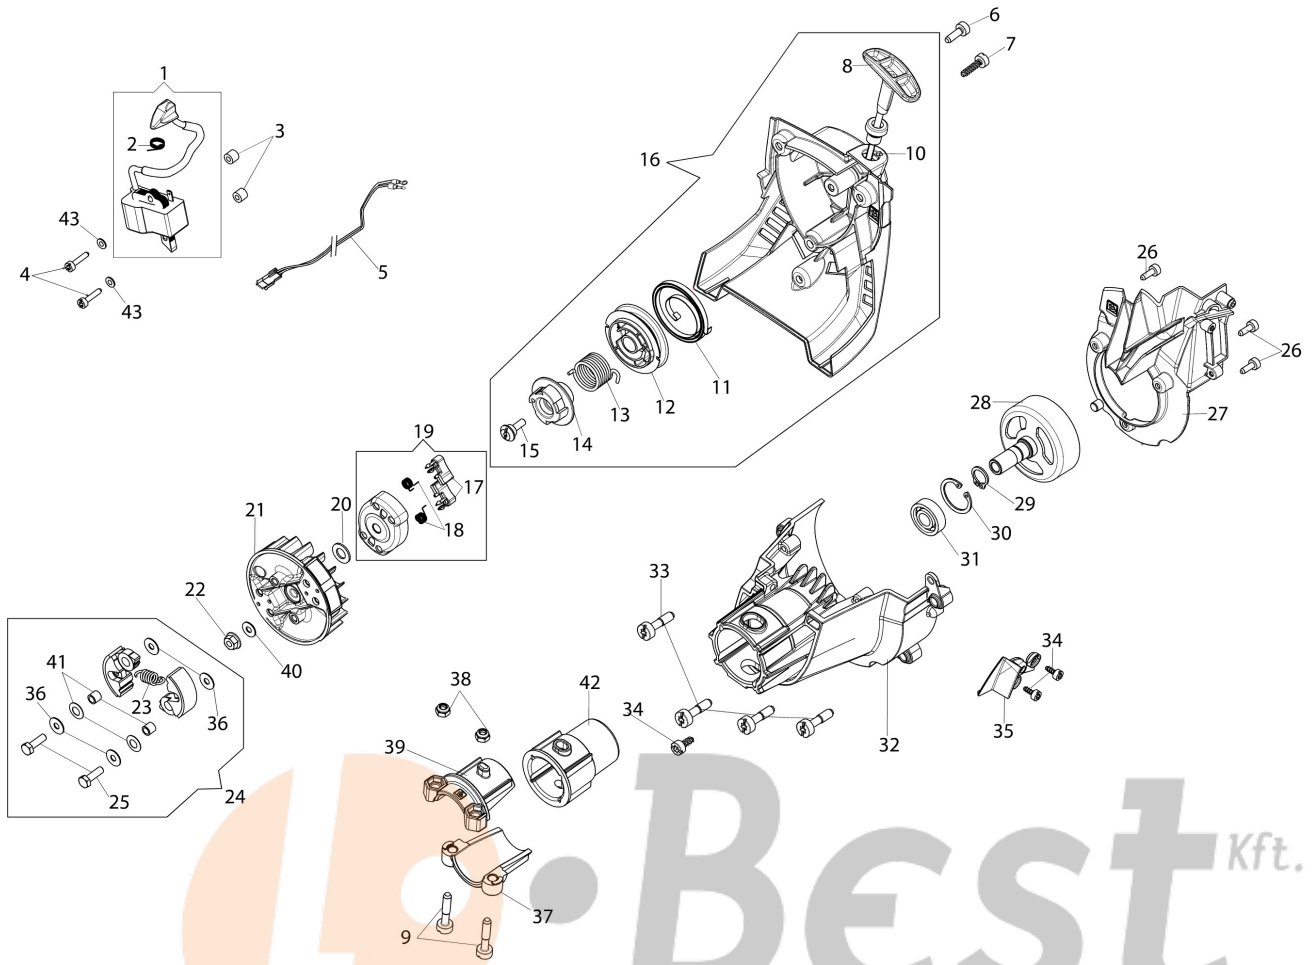

Illustration Starter Assy and clutch

LOBEST Kft.
Kertigépek és alkatrészek

WWW.LOBEST.HU

Illustration Starter assy and clutch

Ref.Nu	Qty	Part number	Description	Validity from	Validity till	Notes	Bulletin
1	1	2501002R	Ignition coil				
2	1	50050127	Spring				
3	2	50160218BR	Spacer				
4	2	3891020R	Screw				
5	1	61370059R	Cable				
6	3	3891038R	Screw				
7	1	3893060R	Screw				
8	1	61370082BR	Handle				
9	2	3891053R	Screw				
10	1	61370574R	Starter rope				
11	1	61070036R	Starter spring				
12	1	61370022AR	Starter pulley				
13	1	61370237R	Spring				
14	1	61370023AR	Sprocket				
15	1	50160024	Screw				
16	1	61370233AR	Starter assy			Arancio; Orange	
17	2	58070219R	Pawl				
18	2	61070039R	Spring				
19	1	58070221R	Clutch driver				
20	1	3064034R	Washer				
21	1	58070133R	Flywheel				
22	1	3912014R	Nut				
23	1	61070090R	Spring				
24	1	61370557	Complete clutch				
25	2	015000044R	Screw				
26	3	3891009R	Screw				
27	1	61370090R	Flange				
28	1	61170050CR	Clutch drum				
29	1	3024012R	Snap ring				
30	1	3025019R	Ring				
31	1	3035023R	Bearing				
32	1	61370524R	Starter case				
33	4	3891046R	Screw				
34	3	3893009R	Chain tensioner screw				
35	1	61370091AR	Cover				
36	2	3918007R	Washer				
37	1	61370525AR	Adaptor				
38	2	3914003R	Nut				
39	1	61370526AR	Adaptor				
40	1	3819031R	Washer				
41	1	61372171R	Set spacer				
42	1	61370527R	Sleeve				
43	2	3916004R	Washer