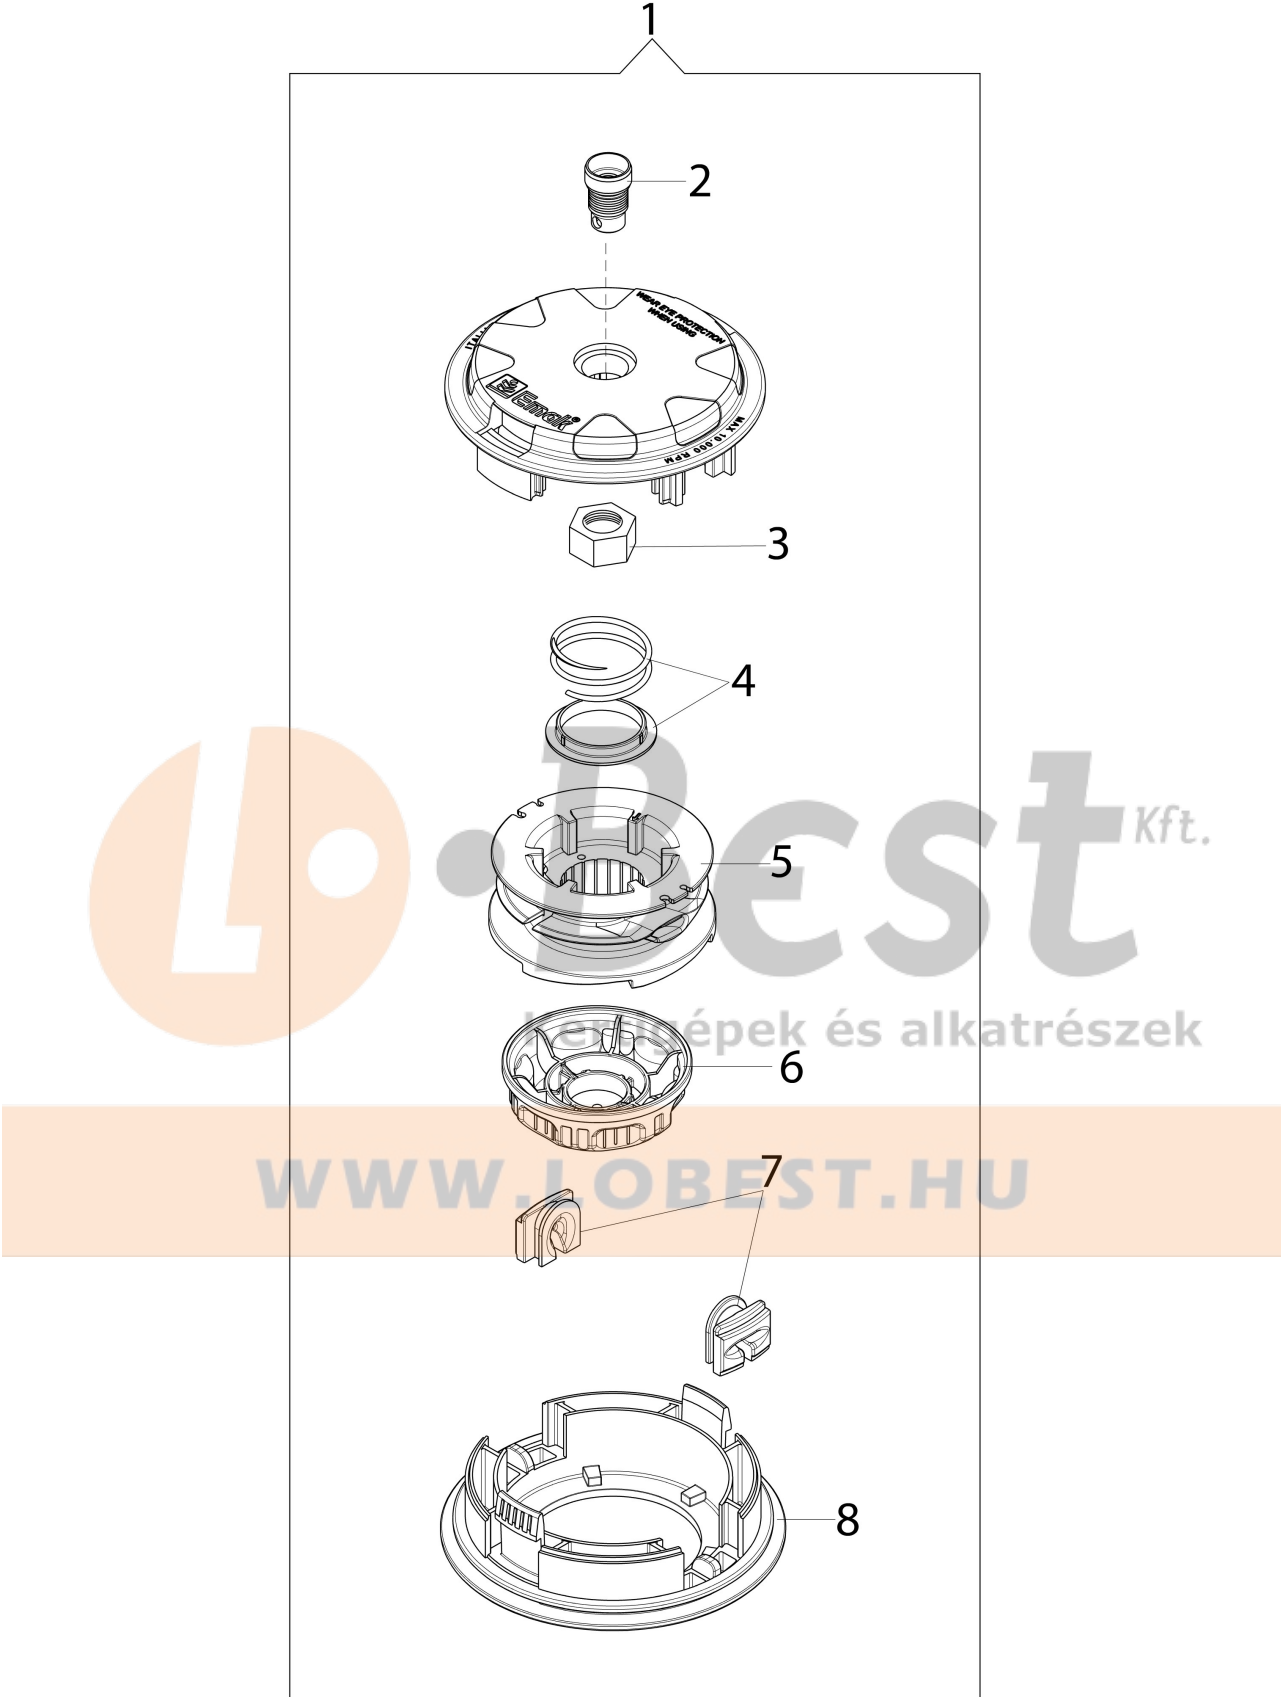

Illustrated parts list (Head "Load and Go" Ø130)

Illustrated parts list (Head "Speed&Go")

WWW.LOBEST.HU

Illustration Engine

Ref.Nu	Qty	Part number	Description	Validity from	Validity till	Notes	Bulletin
1	1	61370302R	Guard			Grigio; Grey	
2	4	3891036R	Screw				
3	6	3891048R	Screw				
4	1	61370085R	Crankcase assy				
5	3	3891051R	Screw				
6	2	3034029R	Bearing				
7	1	094600126	Tube				
8	1	61370190R	Cover			Arancio; Orange	
9	1	3893060R	Screw				
10	1	56600036R	Muffler				
11	1	61370571R	Deflector				
12	1	3055112R	Spark plug				
13	1	58070011R	Gasket				
14	2	61370575R	Piston ring				
15	2	58070166BR	Ring				
16	5	61280044R	Locking sleeve				
17	1	61370605A	Piston assy Ø32				
18	1	61370606A	Complete cylinder Ø32				
19	1	61370254	Set roller cage and washer				
20	1	61370255	Gasket set				
21	1	58070045R	Complete shaft				
22	2	3050042R	Seal ring				
23	2	3025018R	Ring				

WWW.LOBEST.HU

Illustration Illustrated parts list (Head "Load and Go" Ø130)

Ref.Nu	Qty	Part number	Description	Validity from	Validity till	Notes	Bulletin
1	1	63129015	Head Load&Go			ExtraLife	
1	1	63129008	Head Load&Go			Easy&LongLife	
2	1	63120041R	Insert				
3	1	63120040R	Nut				
4	1	63120031R	Kit spring				
5	1	63120020AR	Ignition coil				
6	1	63120030AR	Knob			ExtraLife	
6	1	63120007AR	Knob			Easy&LongLife	
7	2	63120001R	Bushing				
8	1	63120005R	Cover				

WWW.LOBEST.HU

Illustration Illustrated parts list (Head "Speed&Go")

Ref.Nu	Qty	Part number	Description	Validity from	Validity till	Notes	Bulletin
1	1	63139001	Head Speed&Go				
2	1	63120041R	Insert				
3	1	63120040R	Nut				
4	1	63040300	Nylon disc Ø2,4 mm			Scatola 3 pz. ; Box 3 pcs.	
4	1	63040302	Nylon disc Ø2,4 mm			Scatola 10 pz. ; Box 10 pcs.	
4	1	63040303	Nylon disc Ø3 mm			Scatola 3 pz. ; Box 3 pcs.	
4	1	63040303	Nylon disc Ø3 mm			Scatola 10 pz. ; Box 10 pcs.	
5	1	63130002R	Knob kit				
6	1	63130003R	Set cover				