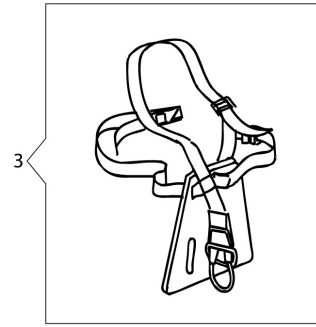

WWW.LOBEST.HU

WWW.LOBEST.HU

Illustration Transmission

Ref.Nu	Qty	Part number	Description	Validity from	Validity till	Notes	Bulletin
1	3	3893016AR	Screw				
2	1	3891054R	Screw				
3	1	61380097	Pair of handles			Grigio; Grey	
4	1	61370308R	Throttle lever				
5	1	61370294	Lever group				
6	1	61110074AR	Guard				
7	1	3933105	Nut				
8	1	3891053R	Screw				
9	1	3891036R	Screw				
10	1	61370114R	Lever				
11	1	61370559A	Bevel gear				
12	1	61370116BR	Throttle cable				
13	1	61370117R	Cable				
14	2	3914003R	Nut				
15	1	61040140R	Knob				
16	1	61370108AR	Handlebar				
17	1	61370273	Complete handle			Grigio; Grey	
18	1	61370268	Compl. cover			Grigio; Grey	
19	4	3893060R	Screw				
20	1	3801015R	Screw				
21	1	61370045R	Tube Ø24				
22	1	61370134AR	Band				
23	1	61170132R	Grommet				
24	1	61042030R	Knob				
25	1	3918013R	Washer				
26	1	61370274A	Complete clamp				
27	1	61040044R	Spring				
28	1	66030012R	Washer				
29	4	3891038R	Screw				
30	1	3980011	Nut				
31	1	61370275B	Support set				
32	2	61170072R	AV-mount				
33	1	61170075R	Drive shaft				
34	1	3025026	Ring				
35	1	3024009R	Ring				
36	1	3035044	Bearing				
37	1	3035043	Bearing				
38	1	61170119AR	Gear case				
39	1	3906015R	Screw				
40	1	3035045R	Bearing				
41	1	3034008R	Bearing				
42	1	3025018R	Ring				
43	1	61370298	Bevel gear set				
44	1	61170134	Seal ring				

Illustration Transmission

Ref.Nu	Qty	Part number	Description	Validity from	Validity till	Notes	Bulletin
45	1	61170122	Shaft				
46	1	61170123	Hub				
47	1	61170124	Lower flange				

WWW.LOBEST.HU

Illustration Accessories