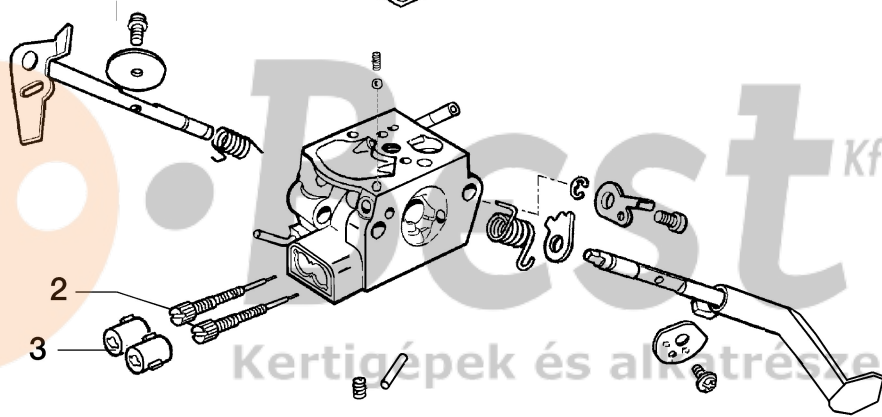

WWW.LOBBEST.HU