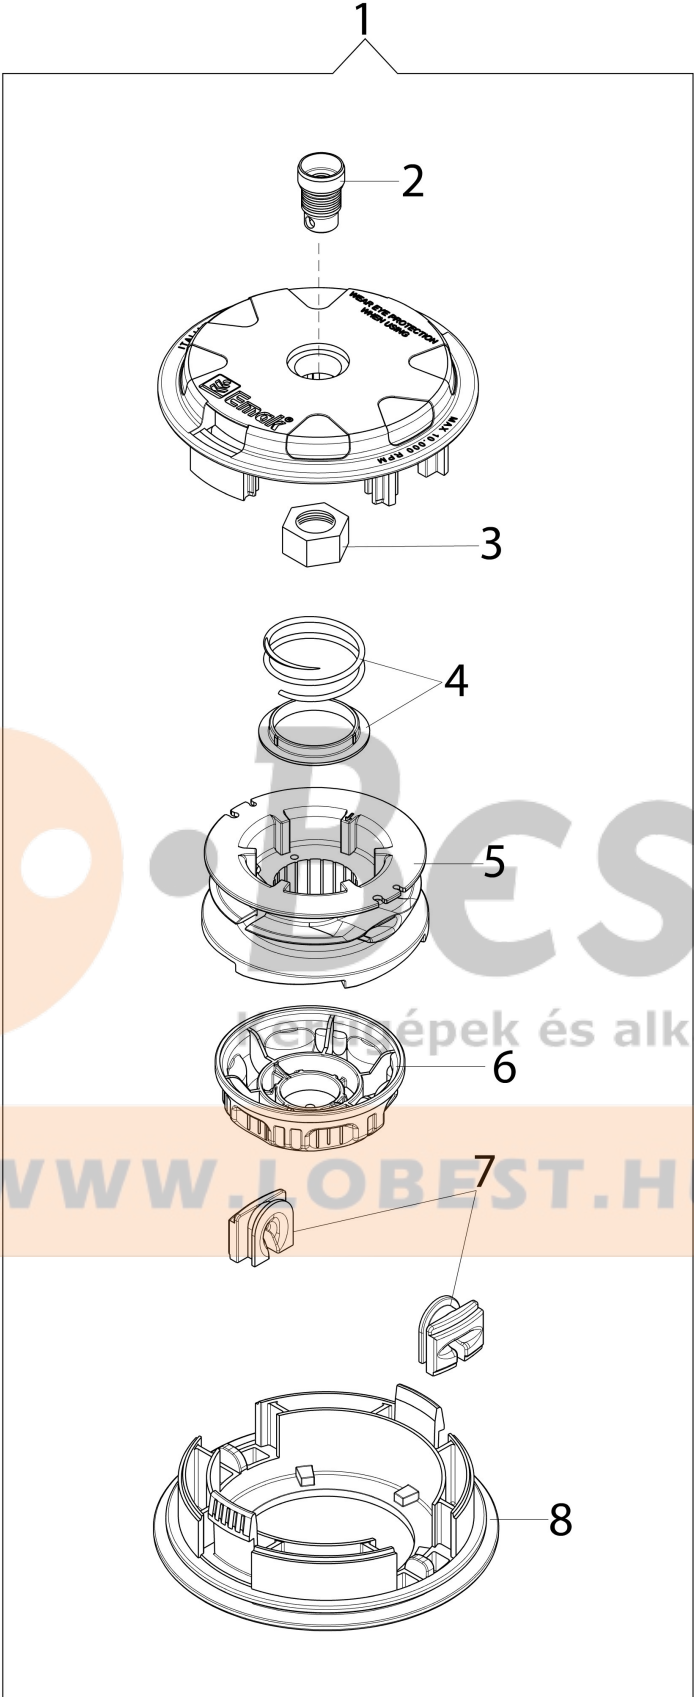

Illustration Illustrated parts list (Head "Load and Go" Ø130)

Ref.Nu	Qty	Part number	Description	Validity from	Validity till	Notes	Bulletin
1	1	63129015	Head Load&Go			ExtraLife	
1	1	63129008	Head Load&Go			Easy&LongLife	
2	1	63120041R	Insert				
3	1	63120040R	Nut				
4	1	63120031R	Kit spring				
5	1	63120020AR	Ignition coil				
6	1	63120030AR	Knob			ExtraLife	
6	1	63120007AR	Knob			Easy&LongLife	
7	2	63120001R	Bushing				
8	1	63120005R	Cover