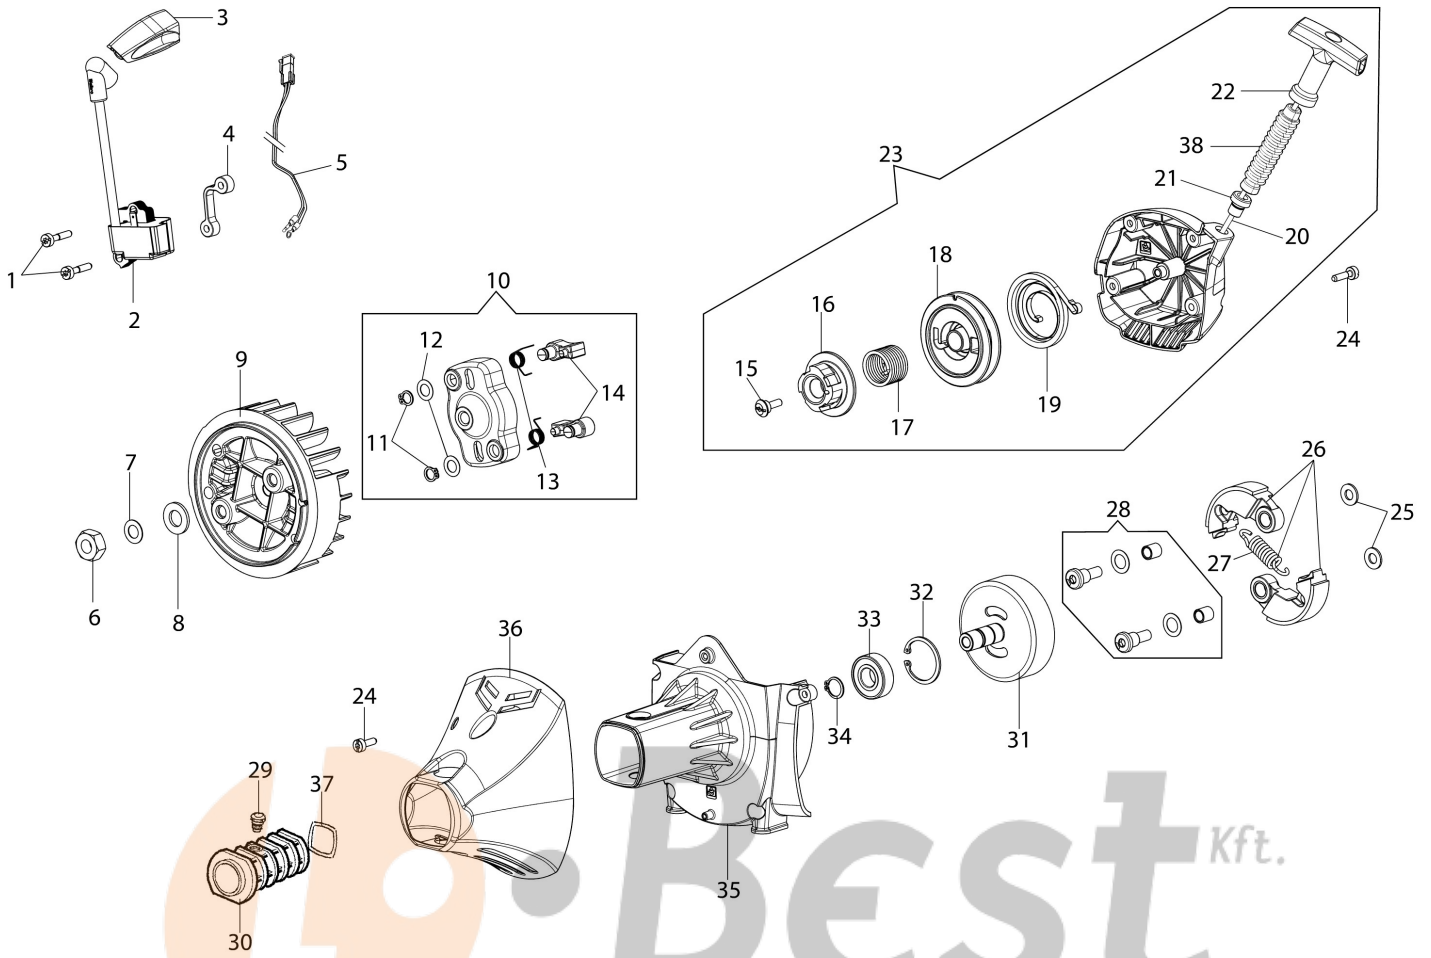

Illustration Starter Assy

LOBEST Kft.
Kertigépek és alkatrészek

WWW.LOBEST.HU

Illustration Starter assy

Ref.Nu	Qty	Part number	Description	Validity from	Validity till	Notes	Bulletin
1	2	3891053R	Screw				
2	1	2501014R	Ignition coil				
3	1	61400070R	Spark plug cap				
4	1	61400040R	Spacer				
5	1	61250282AR	Cable				
6	1	004000142R	Nut				
7	1	3833080R	Washer				
8	1	3916009R	Washer				
9	1	61400087R	Flywheel				
10	1	61402007R	Clutch driver				
11	2	3024007R	Ring				
12	2	3064010R	Washer				
13	2	61400024R	Spring				
14	2	61400023R	Pawl				
15	1	61350342R	Screw				
16	1	61400212R	Sprocket				
17	1	61400021R	Spring				
18	1	61400020R	Starter pulley				
19	1	004000132R	Spring				
20	1	4098073R	Starter rope				
21	1	072700089R	Bushing				
22	1	62030011R	Starter handle				
23	1	61402089AR	Starter assy				
24	4	3891048R	Screw				
25	2	3818011AR	Washer				
26	1	4191153BR	Clutch				
27	1	4191028R	Spring				
28	1	61420020	Fitment system				
29	1	62010005R	Pin				
30	1	62010001AR	Adapter				
31	1	4193005R	Clutch drum				
32	1	3025022R	Snap ring				
33	1	3035042R	Bearing				
34	1	3024015R	Ring				
35	1	61400055AR	Starter case				
36	1	61400057AR	Guard				
37	1	3049021R	O-ring				
38	1	61400299R	Blower				

Best Kft.
Kertigépek és alkatrészek

WWW.LOBEST.HU