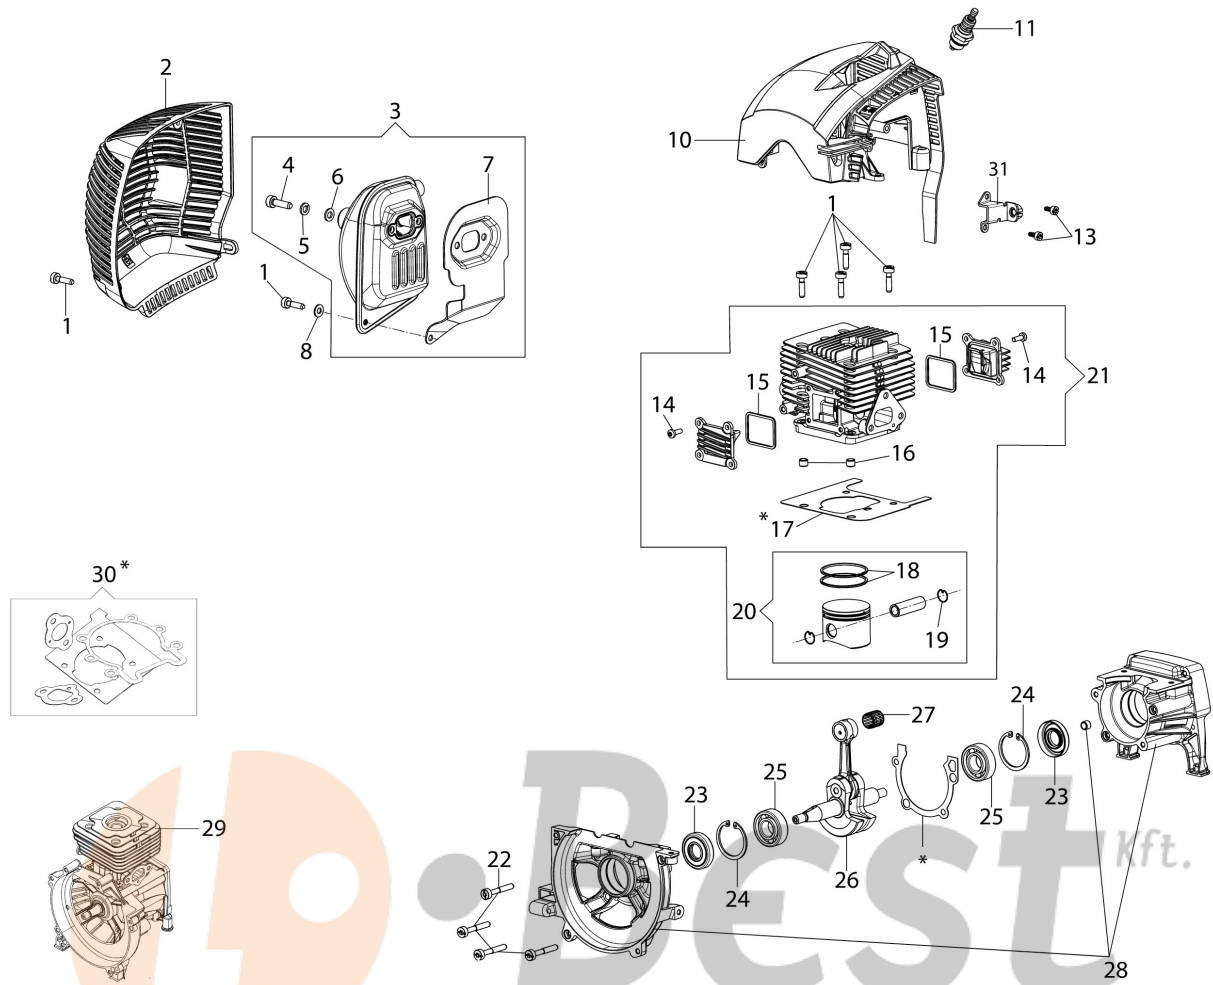

Illustrated parts list (Head "Load and Go" Ø130)

[WWW.LOBEST.HU](http://WWW.LOBEST.HU)

Kertigépek és alkatrészek

WWW.LOBEST.HU

## Illustration Engine

Ref.Nu	Qty	Part number	Description	Validity from	Validity till	Notes	Bulletin
1	7	3891048R	Screw				
2	1	61400033AR	Muffler cover				
3	1	61402053BR	Muffler assy				
4	2	3891086R	Screw				
5	2	3819010R	Washer				
6	2	3916006R	Washer				
7	1	61400038BR	Deflector				
8	1	3819006R	Washer				
10	1	61400139R	Cylinder cover				
11	1	3055118R	Spark plug				
13	2	3893016AR	Screw				
14	8	3991009R	Screw				
15	1	61400005R	Gasket				
16	6	4138242R	Bushing				
17	1	61400016R	Gasket				
18	2	50080013R	Piston ring				
19	1	006000012R	Piston pin				
20	1	61400182	Piston assy				
21	1	61400181	Complete cylinder Ø45				
22	4	3891054R	Screw				
23	2	3050001R	Seal ring				
24	2	3025022R	Snap ring				
25	2	3034012R	Bearing				
26	1	61400039R	Crankshaft				
27	1	026400017R	Bearing				
28	1	61400010AR	Crankcase assy				
29	1	61400194R	Short block				
30	1	61400183	Gasket set				
31	1	61400296R	Cover				