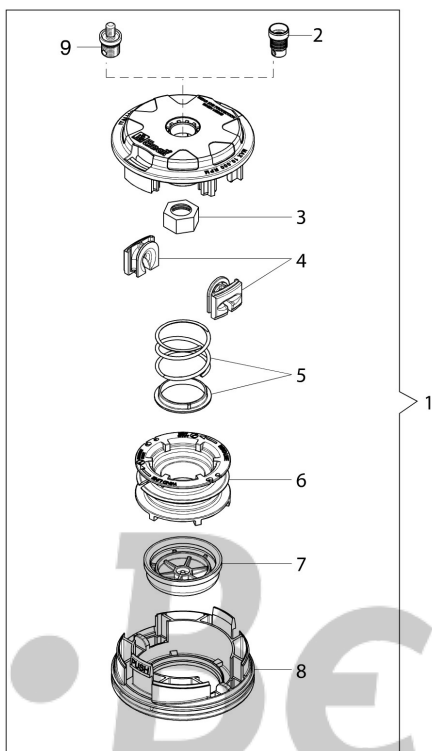

WWW.LOBEST.HU

Illustration Head Tap&Go D.110

Ref.Nu	Qty	Part number	Description	Validity from	Validity till	Notes	Bulletin
1	1	61469100	Complete nylon head Ø 2,4				
2	1	63120041R	Insert				
3	1	63120040R	Nut				
4	2	61460049	Bushing				
5	1	63100018R	Kit spring				
6	1	61460023	Nylon spool				
7	1	61460022	Knob				
8	1	61460051	Lower cover				
9	1	63120042R	Insert (male)				
10	1	61460055	Guard kit