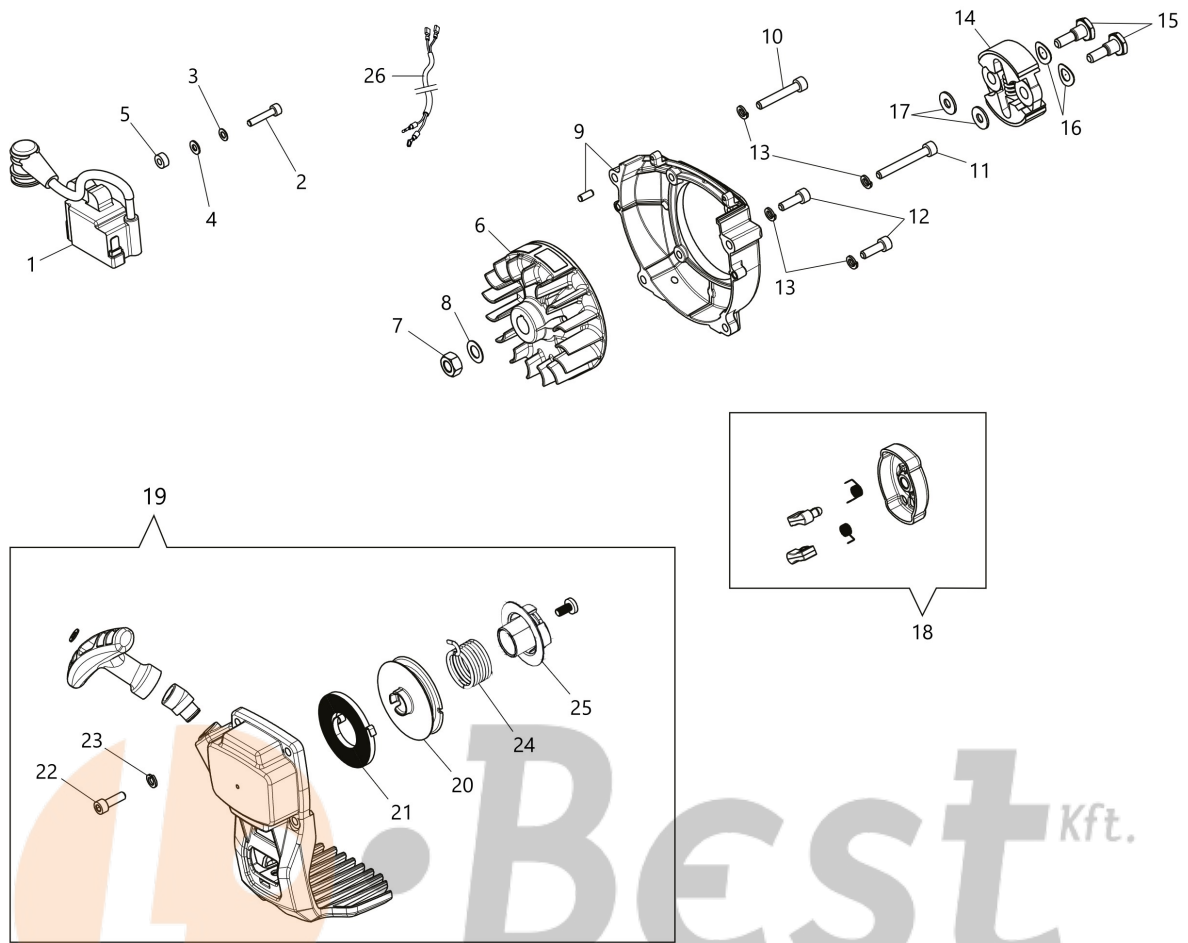

Illustration Starter Assy and clutch

LOBEST Kft.
Kertigépek és alkatrészek
WWW.LOBEST.HU

Illustration Starter assy and clutch

Ref.Nu	Qty	Part number	Description	Validity from	Validity till	Notes	Bulletin
1	1	2501028BR	Ignition coil				
2	2	3801007R	Screw				
3	2	006000315R	Washer				
4	2	3916004R	Washer				
5	2	61170014AR	Spacer				
6	1	61460420R	Flywheel				
7	1	3912009	Nut				
8	1	3833080R	Washer				
9	1	61462083CR	Flange				
10	1	3901082R	Screw				
11	1	3801066	Screw				
12	2	3801011R	Screw				
13	4	3819006R	Washer				
14	1	61460277R	Clutch				
15	2	61460070R	Pin				
16	2	61460072R	Washer				
17	2	61460071R	Washer				
18	1	58070221R	Clutch driver				
19	1	61460035R	Starter assy				
20	1	61370022AR	Starter pulley				
21	1	61070036R	Starter spring				
22	4	3801013R	Screw				
23	4	3916005R	Washer				
24	1	61370237R	Spring				
25	1	61370023AR	Sprocket				
26	1	BF000030R	Cable				

Best Kft.
Kertigépek és alkatrészek

WWW.LOBEST.HU