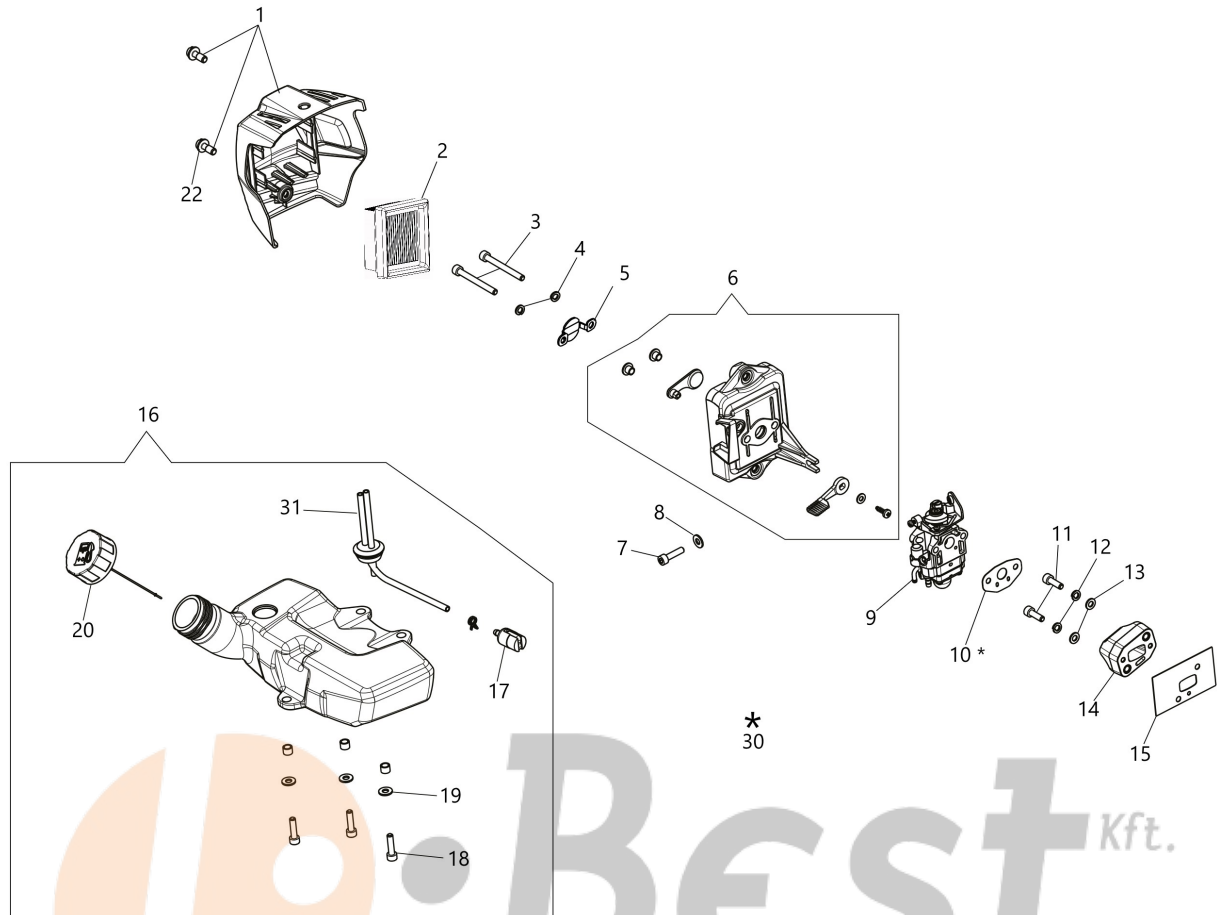

LOBEST Kft.
Kertigépek és alkatrészek

WWW.LOBEST.HU

Illustration Tank and air filter

Ref.Nu	Qty	Part number	Description	Validity from	Validity till	Notes	Bulletin
1	1	61450045	Air filter cover				
2	1	61450425R	Air filter				
3	2	3801012R	Screw				
4	2	3819006R	Washer				
5	1	61450016R	Plate				
6	1	61450047	Air filter support				
7	1	3801010R	Screw				
8	1	3918010R	Washer				
9	1	2318557R	Carburetor				
10	1	61460054R	Gasket				
11	2	3801015R	Screw				
12	2	3819006R	Washer				
13	2	3916005R	Washer				
14	1	61460053BR	Insulator				
15	1	61460052R	Gasket				
16	1	61460502AR	Tank assy				
17	1	094600450R	Fuel filter				
18	3	3801013R	Screw				
19	3	3918010R	Washer				
20	1	BF000024R	Tank cap				
22	2	61330040AR	Screw				
30	1	61460024	Gasket set				
31	1	BF000146R	Kit tubes