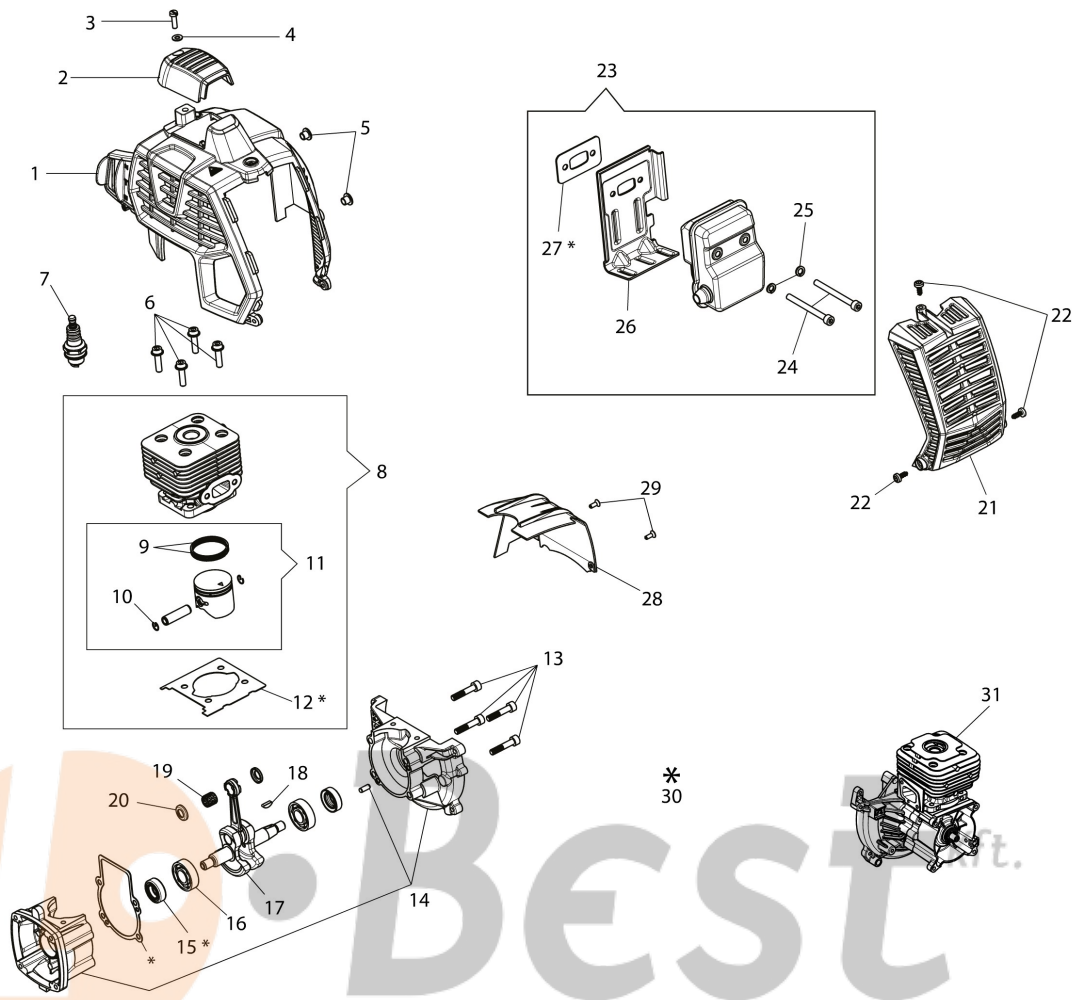

### Documents

Engine

Starter assy and clutch

Tank and air filter

Transmission

Carburetor

Head Tap&Go D.110

[WWW.LOBEST.HU](http://WWW.LOBEST.HU)

## Illustration Engine

Ref.Nu	Qty	Part number	Description	Validity from	Validity till	Notes	Bulletin
1	1	61462028R	Engine cover				
2	1	61460499AR	Cover				
3	1	3908042R	Screw				
4	1	3916004R	Washer				
5	2	61450060R	Bushing				
6	4	3860095R	Screw				
7	1	3055104R	Spark plug				
8	1	61460025	Complete cylinder				
9	1	61460014R	Piston ring				
10	1	61460013R	Ring				
11	1	61460187R	Piston assy				
12	1	61460127R	Gasket				
13	4	3801089R	Screw				
14	1	61462001CR	Crankcase assy				
15	2	3050057R	Oil seal				
16	2	3034009R	Bearing				
17	1	61460300AR	Crankshaft				
18	1	3028026R	Key				
19	1	3037031R	Bearing				
20	2	61460007R	Spacer				
21	1	61460367R	Muffler cover				
22	3	3960121R	Screw				
23	1	61462005R	Complete muffler				
24	2	3901063R	Screw				
25	2	3916005R	Washer				
26	1	61460242BR	Deflector				
27	1	61460470R	Gasket				
28	1	61460350R	Deflector				
29	2	3802015R	Screw				
30	1	61460024	Gasket set				
31	1	61460103R	Short block				

## Illustration Head Tap&Go D.110

Ref.Nu	Qty	Part number	Description	Validity from	Validity till	Notes	Bulletin
1	1	61469100	Complete nylon head Ø 2,4				
2	1	63120041R	Insert				
3	1	63120040R	Nut				
4	2	61460049	Bushing				
5	1	63100018R	Kit spring				
6	1	61460023	Nylon spool				
7	1	61460022	Knob				
8	1	61460051	Lower cover				
9	1	63120042R	Insert (male)				
10	1	61460055	Guard kit				