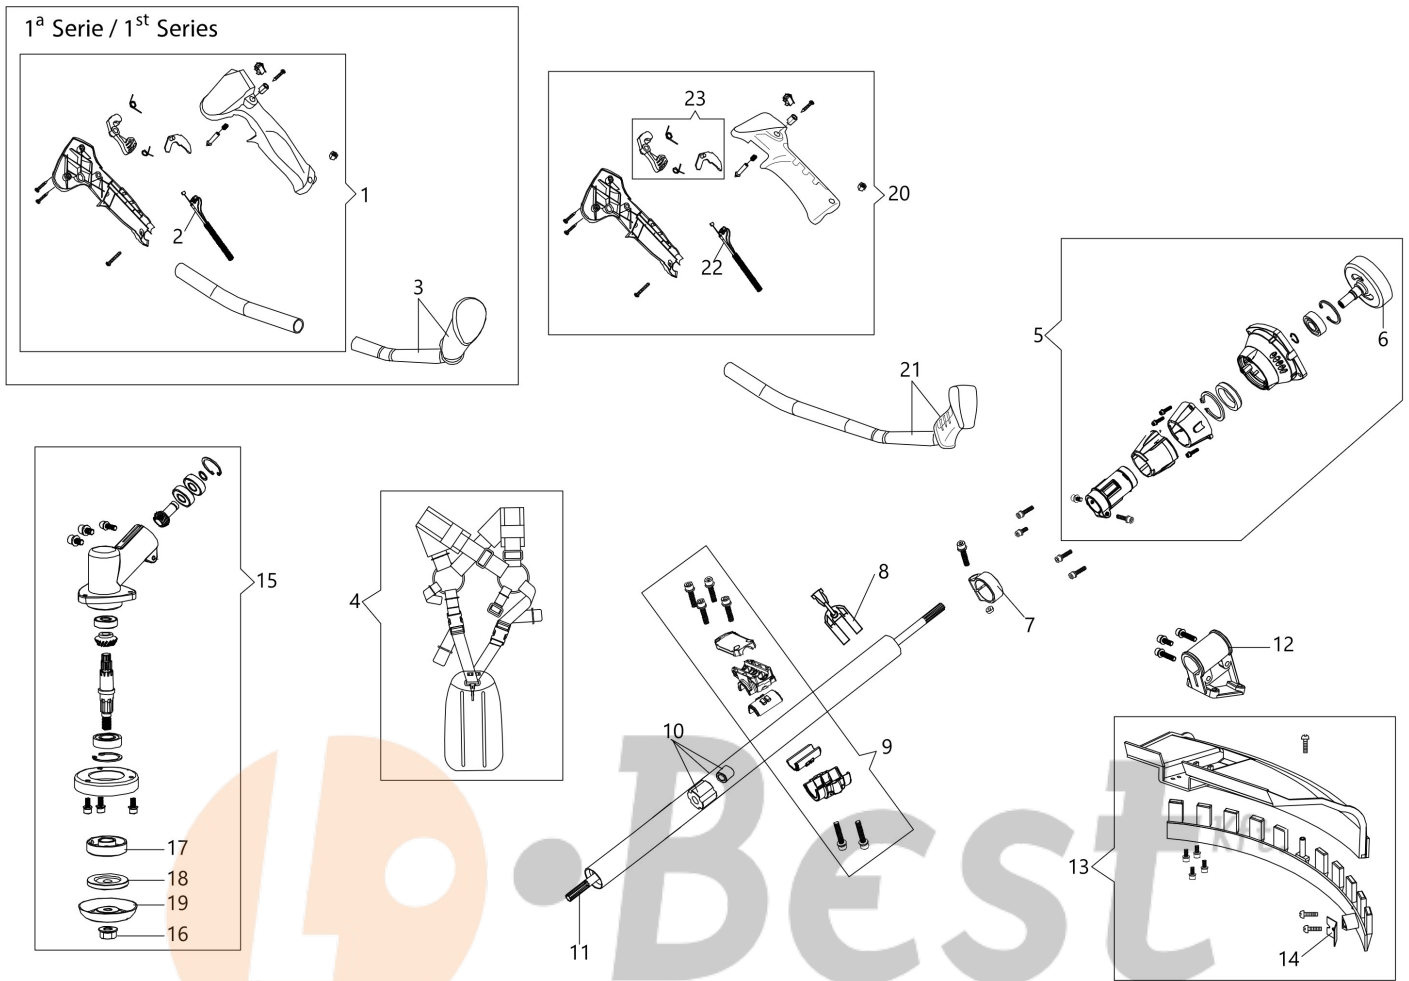

Kertigépek és alkatrészek

WWW.LOBEST.HU

Illustration Transmission

Ref.Nu	Qty	Part number	Description	Validity from	Validity till	Notes	Bulletin
1	1	-	Not available for this product		Agosto 2020 / August 2020		BT3-148-09/20
2	1	BF000016R	Throttle cable				
3	1	BF000022R	Handle and knob		Agosto 2020 / August 2020		BT3-148-09/20
4	1	4160463AR	Harness				
5	1	BF000033R	Starter case				
6	1	BF000035R	Clutch drum				
7	1	BF000012R	Band				
8	1	BF000048R	Band				
9	1	61450328R	Complete clamp				
10	1	BF000014R	Tube Ø26				
11	1	BF000015R	Drive shaft				
12	1	BF000008R	Bracket				
13	1	BF000029R	Guard kit				
14	1	BF000009R	Blade				
15	1	61450441R	Bevel gear				
16	1	BF000007R	Nut				
17	1	BF000037R	Hub				
18	1	BF000038R	Flange				
19	1	BF000036R	Guard				
20	1	BF000059R	Complete handle	Settembre 2020 /			BT3-148-09/20
21	1	BF000058R	Handle and knob	Settembre 2020 / September 2020			BT3-148-09/20
22	1	BF000145R	Throttle cable				BT3-148-09/20
23	1	BF000149R	Throttle lever assy