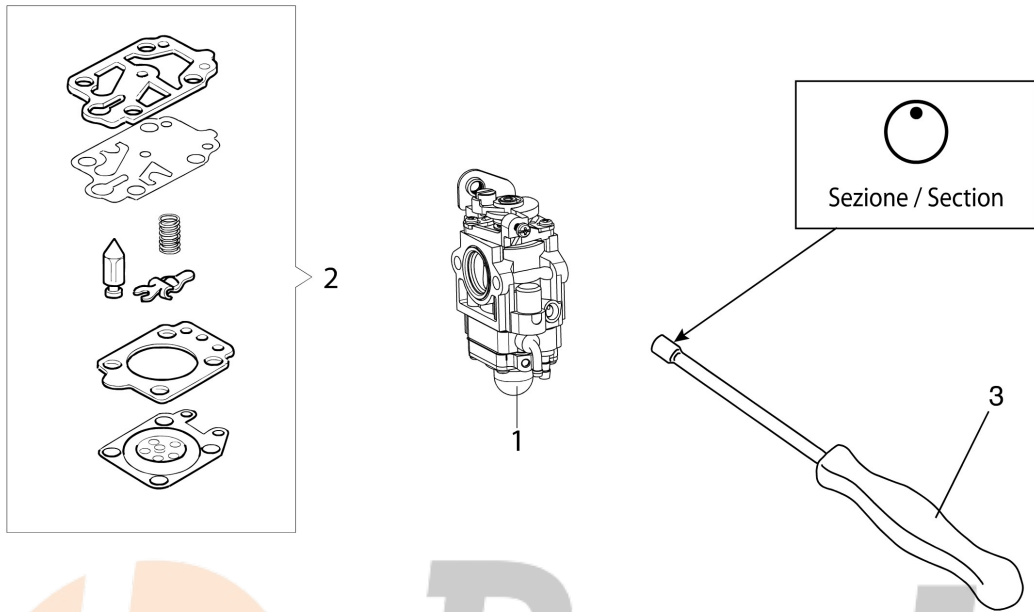

L • **Best** Kft.
Kertigépek és alkatrészek

WWW.LOBEST.HU

Illustration Carburetor

Ref.Nu	Qty	Part number	Description	Validity from	Validity till	Notes	Bulletin
1	1	2318557R	Carburetor				
2	1	2318025R	Repair kit				
3	1	3055155R	Special screwdriver