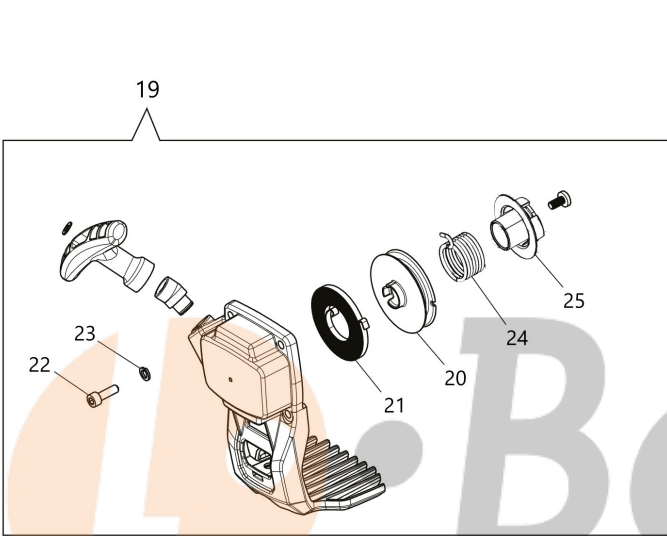

Illustration Starter Assy and clutch

LOBEST Kft.
Kertigépek és alkatrészek
WWW.LOBEST.HU

Illustration Starter assy and clutch

Ref.Nu	Qty	Part number	Description	Validity from	Validity till	Notes	Bulletin
1	1	2501028BR	Ignition coil				
2	2	3801007R	Screw				
3	2	006000315R	Washer				
4	2	3916004R	Washer				
5	2	61170014AR	Spacer				
6	1	61460420R	Flywheel				
7	1	3912009	Nut				
8	1	3833080R	Washer				
9	1	61462083CR	Flange				
10	1	3901082R	Screw				
11	1	3801066	Screw				
12	2	3801011R	Screw				
13	4	3819006R	Washer				
14	1	61460277R	Clutch				
15	2	61460070R	Pin				
16	2	61460072R	Washer				
17	2	61460071R	Washer				
18	1	58070221R	Clutch driver				
19	1	61460035R	Starter assy				
20	1	61370022AR	Starter pulley				
21	1	61070036R	Starter spring				
22	4	3801013R	Screw				
23	4	3916005R	Washer				
24	1	61370237R	Spring				
25	1	61370023AR	Sprocket				
26	1	BF000030R	Cable				

Best Kft.
Kertigépek és alkatrészek

WWW.LOBEST.HU