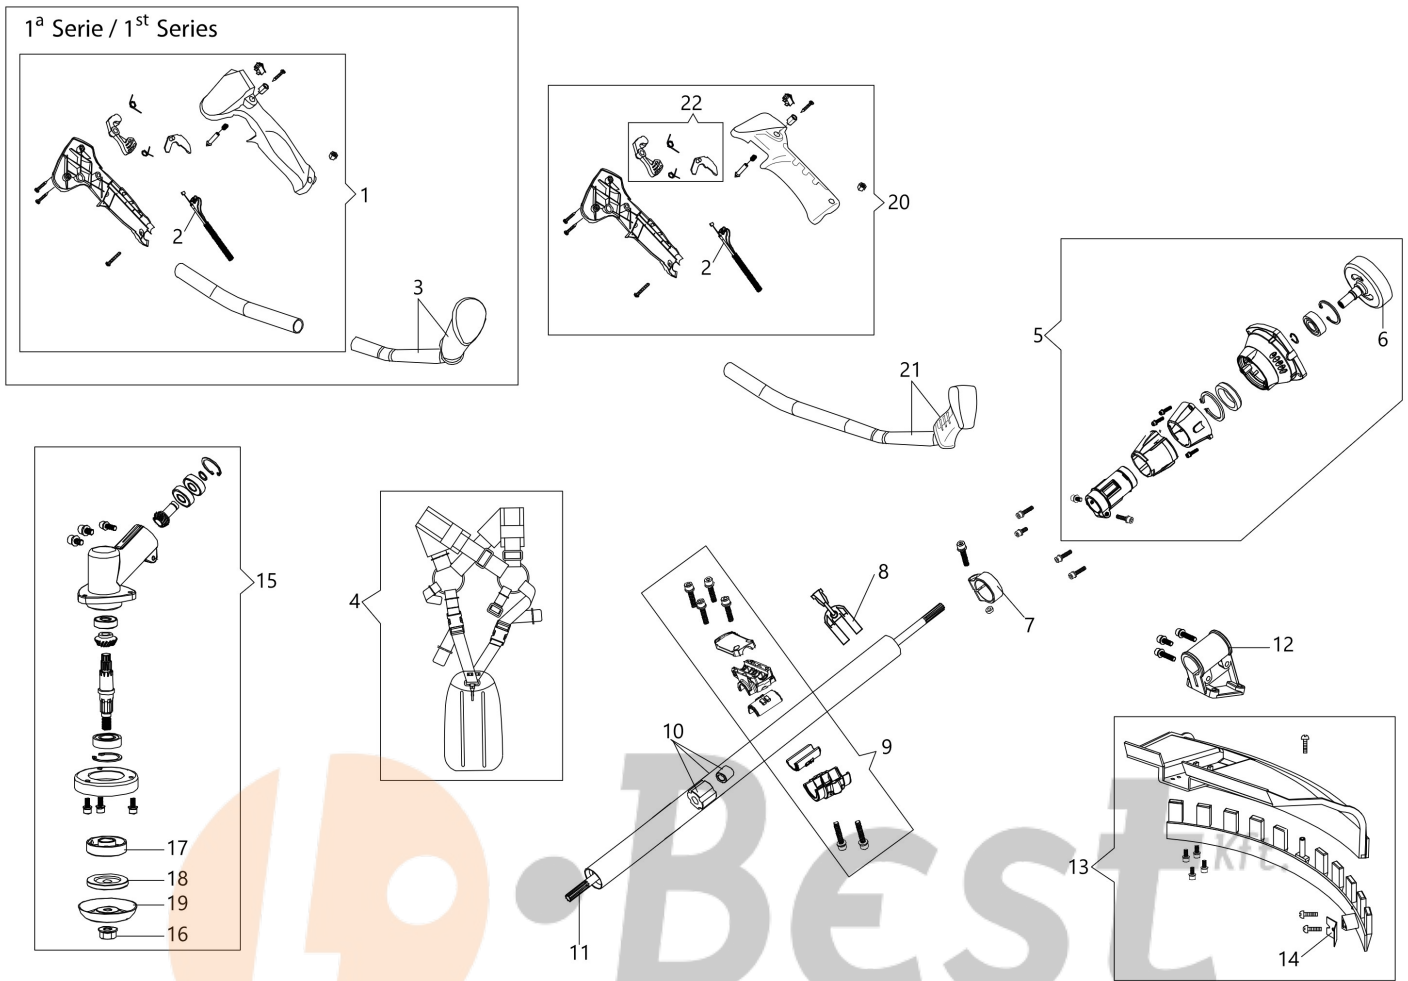

Kertigépek és alkatrészek

WWW.LOBEST.HU

Illustration Transmission D.28 mm (01-01-2020)

Ref.Nu	Qty	Part number	Description	Validity from	Validity till	Notes	Bulletin
1	1	-	Not available for this product		Agosto 2020 / August 2020		BT3-148-09/20
2	1	BF000016R	Throttle cable				
3	1	BF000022R	Handle and knob		Agosto 2020 / August 2020		BT3-148-09/20
4	1	BF000020R	Harness				
5	1	BF000045R	Starter case				
6	1	BF000011R	Clutch drum				
7	1	BF000115R	Band				
8	1	BF000116R	Support				
9	1	BF000046R	Complete clamp				
10	1	BF000043R	Tube Ø28				
11	1	BF000015R	Drive shaft				
12	1	BF000040R	Bracket				
13	1	BF000029R	Guard kit				
14	1	BF000009R	Blade				
15	1	BF000044R	Bevel gear Ø28				
16	1	BF000007R	Nut				
17	1	BF000037R	Hub				
18	1	BF000038R	Flange				
19	1	BF000036R	Guard				
20	1	BF000059R	Complete handle	Settembre 2020 /			BT3-148-09/20
21	1	BF000058R	Handle and knob	Settembre 2020 /			BT3-148-09/20
22	1	BF000149R	Throttle lever assy	September 2020