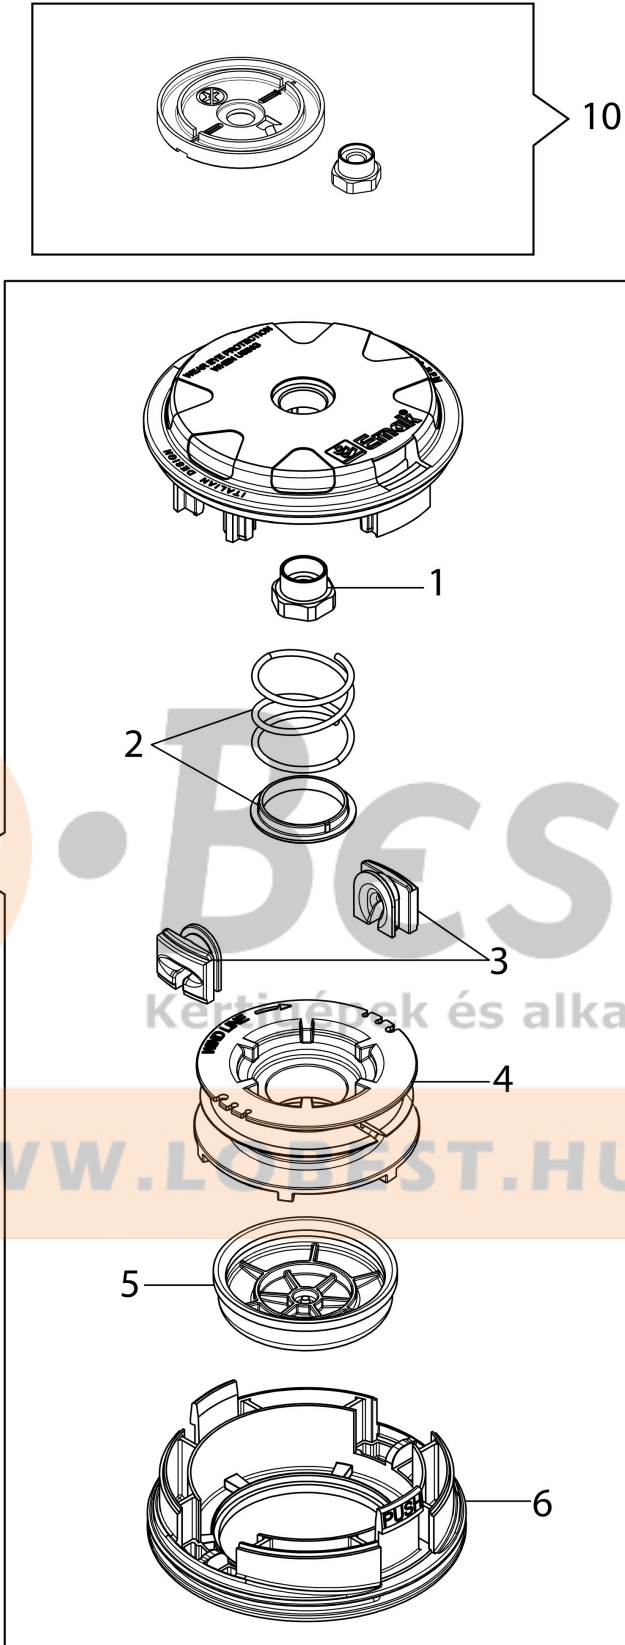

BCH 400 T Brushcutter

Documents

Engine

Starter assy and clutch

Tank and air filter

Transmission

Transmission D.28 mm (01-01-2020)

Carburetor

Head Tap&Go D.130

WWW.LOBEST.HU

Kertigépek és alkatrészek

WWW.LOBEST.HU

Illustration Engine

Ref.Nu	Qty	Part number	Description	Validity from	Validity till	Notes	Bulletin
1	3	3960121R	Screw				
2	1	61452028R	Engine cover				BT3-152-05/21
3	1	3055104R	Spark plug				
4	4	3860095R	Screw				
5	1	61450212R	Complete muffler				
6	1	61450242AR	Gasket				
7	2	3801065R	Screw				
8	2	3916006R	Washer				
9	1	3801011R	Screw				
10	1	61450367R	Muffler cover				
11	1	61450048A	Complete cylinder		SN 8220034269		BT3-144-03/20
11	1	61450048A	Complete cylinder	SN 8220034270			BT3-144-03/20
12	2	61450014R	Piston ring				
13	2	61450013R	Ring				
14	1	61450187AR	Piston assy				
15	1	61450127AR	Gasket				
16	4	3860096R	Screw				
17	1	61452001BR	Crankcase assy				
18	1	3050056R	Oil seal				
19	2	3035065R	Bearing				
20	1	61450001BR	Crankshaft				
21	1	3028020R	Key				
22	1	50110044R	Bearing				
23	1	3050057R	Oil seal				
24	1	61450443	Gasket set				
26	2	3801009R	Screw				
25	2	3916005R	Washer				
27	1	61450039R	Short block				

WWW.LOBEST.HU

Illustration Head Tap&Go D.130

Ref.Nu	Qty	Part number	Description	Validity from	Validity till	Notes	Bulletin
1	1	63120040R	Nut				
2	1	63120031R	Kit spring				
3	2	63120001R	Bushing				
4	1	63120010R	Nylon spool				
5	1	63120011R	Knob kit				
6	1	63120012R	Lower cover				
7	1	61459100	Complete nylon head Ø 2,4				
7	1	61459102	Complete nylon head Ø 3				
10	1	61460055	Guard kit				