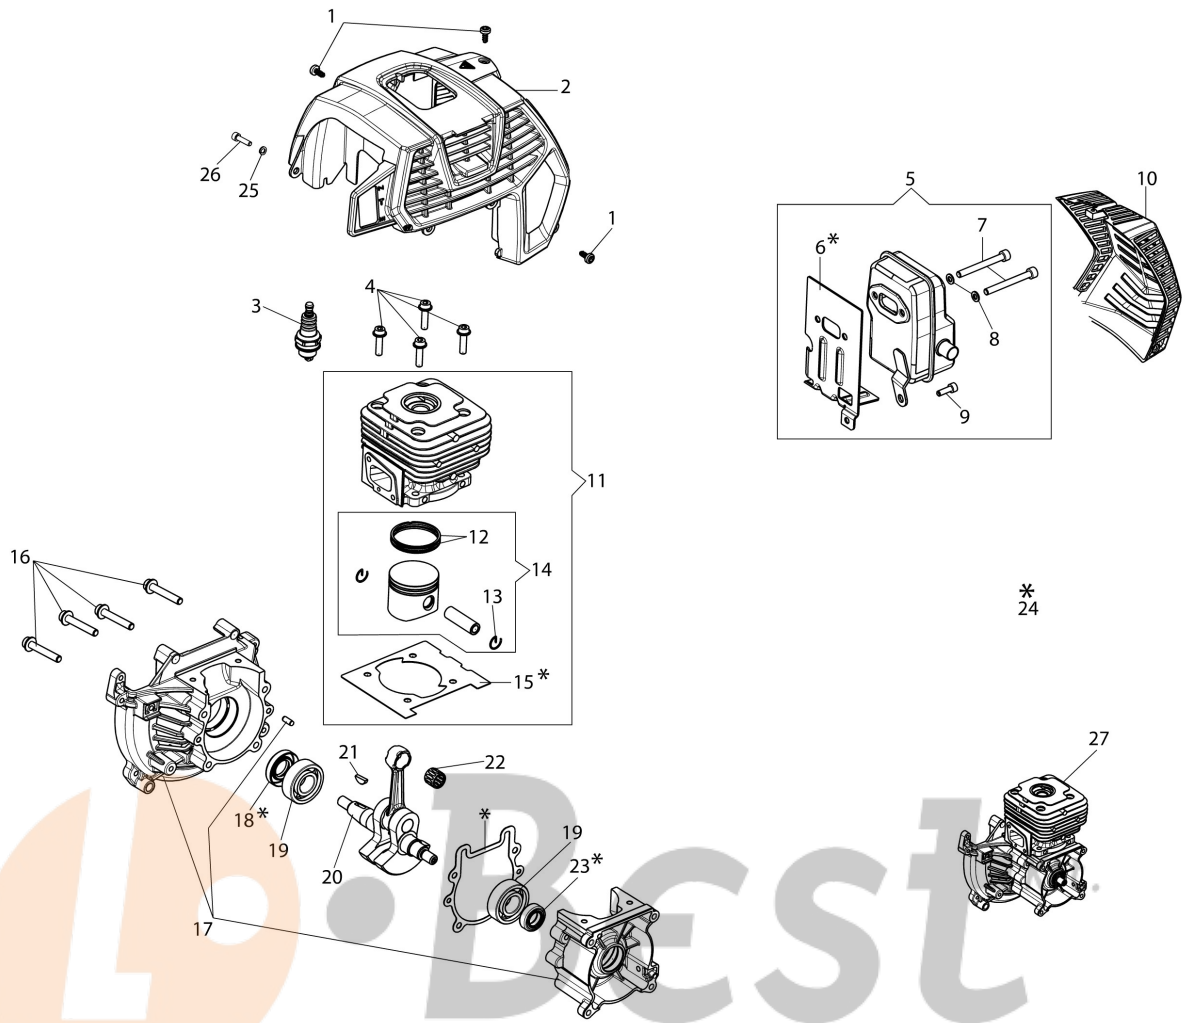

BCH 400 T Brushcutter

Documents

Engine

Starter assy and clutch

Tank and air filter

Transmission

Transmission D.28 mm (01-01-2020)

Carburetor

Head Tap&Go D.130

WWW.LOBEST.HU

Kertigépek és alkatrészek

WWW.LOBEST.HU

Illustration Engine

Ref.Nu	Qty	Part number	Description	Validity from	Validity till	Notes	Bulletin
1	3	3960121R	Screw				
2	1	61452028R	Engine cover				BT3-152-05/21
3	1	3055104R	Spark plug				
4	4	3860095R	Screw				
5	1	61450212R	Complete muffler				
6	1	61450242AR	Gasket				
7	2	3801065R	Screw				
8	2	3916006R	Washer				
9	1	3801011R	Screw				
10	1	61450367R	Muffler cover				
11	1	61450048A	Complete cylinder		SN 8220034269		BT3-144-03/20
11	1	61450048A	Complete cylinder	SN 8220034270			BT3-144-03/20
12	2	61450014R	Piston ring				
13	2	61450013R	Ring				
14	1	61450187AR	Piston assy				
15	1	61450127AR	Gasket				
16	4	3860096R	Screw				
17	1	61452001BR	Crankcase assy				
18	1	3050056R	Oil seal				
19	2	3035065R	Bearing				
20	1	61450001BR	Crankshaft				
21	1	3028020R	Key				
22	1	50110044R	Bearing				
23	1	3050057R	Oil seal				
24	1	61450443	Gasket set				
26	2	3801009R	Screw				
25	2	3916005R	Washer				
27	1	61450039R	Short block				

WWW.LOBEST.HU

Illustration Head Tap&Go D.130

Ref.Nu	Qty	Part number	Description	Validity from	Validity till	Notes	Bulletin
1	1	63120040R	Nut				
2	1	63120031R	Kit spring				
3	2	63120001R	Bushing				
4	1	63120010R	Nylon spool				
5	1	63120011R	Knob kit				
6	1	63120012R	Lower cover				
7	1	61459100	Complete nylon head Ø 2,4				
7	1	61459102	Complete nylon head Ø 3				
10	1	61460055	Guard kit				