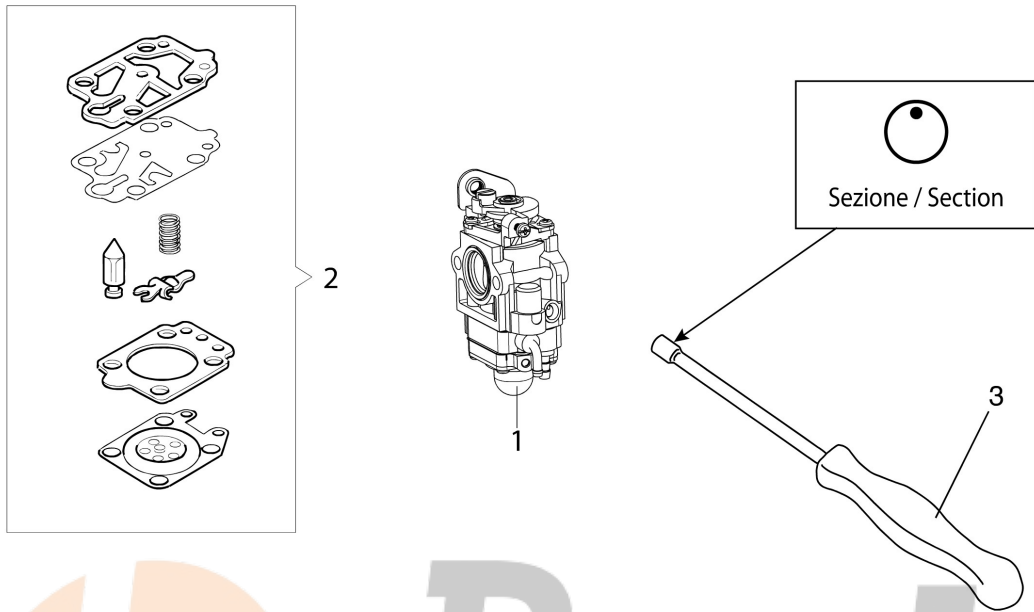

L • **Best** Kft.
Kertigépek és alkatrészek

WWW.LOBEST.HU

Illustration Carburetor

Ref.Nu	Qty	Part number	Description	Validity from	Validity till	Notes	Bulletin
1	1	2318624R	Carburetor				
2	1	2318025R	Repair kit				
3	1	3055155R	Special screwdriver