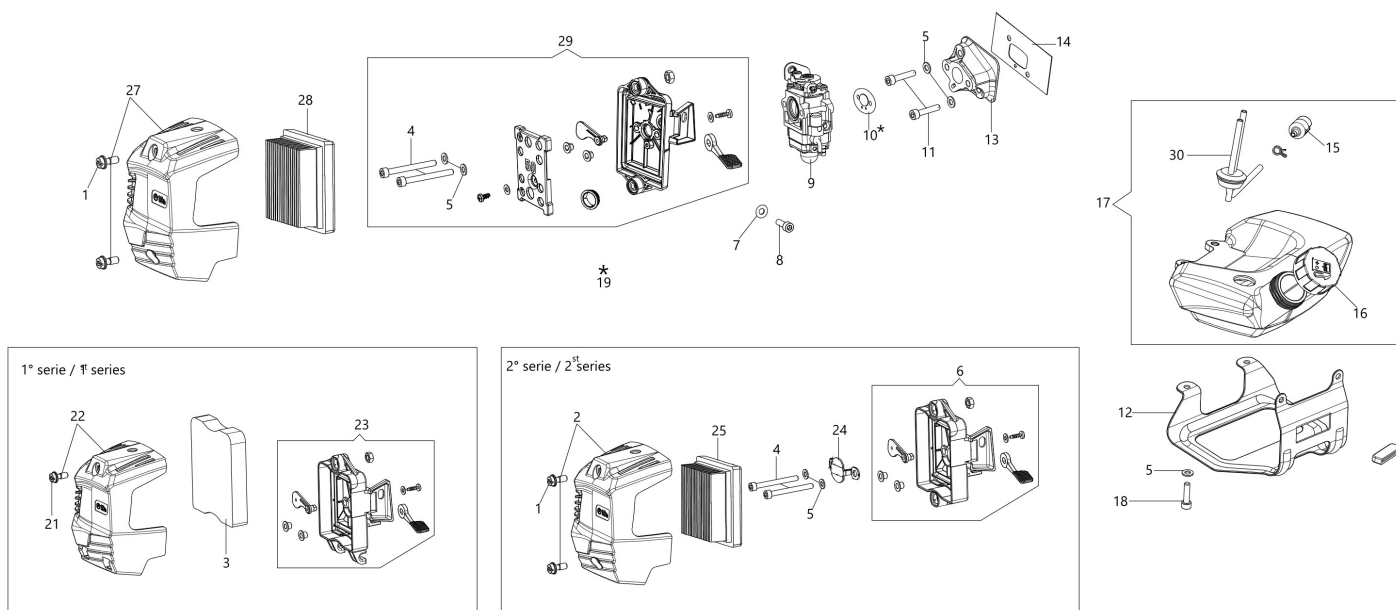

L • Best Kft.
Kertigépek és alkatrészek

WWW.LOBEST.HU

Illustration Tank and air filter

Ref.Nu	Qty	Part number	Description	Validity from	Validity till	Notes	Bulletin
1	2	61330040AR	Screw	SN 8229132537 - SN			BT3-143-10/19
2	1	61450045	Air filter cover	8219149742 SN 8229132537 - SN		Per modelli premodifica da	BT3-143-10/19,
3	1	61450061R	Air filter		SN 8220034269		BT3-144-03/20
4	2	3801012R	Screw	(BT3-154)		to be matched	
5	4	3916005R	Washer				
6	1	61450047	Air filter support	SN 8229132537 - SN		Per modelli premodifica da	BT3-143-10/19,
7	1	3918010R	Washer				
8	1	3801011R	Screw	(BT3-154)		to be matched	
9	1	2318624R	Carburetor				
10	1	61450054AR	Gasket				
11	2	3801015R	Screw				
12	1	61450082R	Tank shield				
13	1	61450053AR	Insulator				
14	1	61450052AR	Gasket				
15	1	094600450R	Fuel filter				
16	1	BF000024R	Tank cap				
17	1	61452050R	Tank assy				
18	2	3801013R	Screw				
19	1	61450443	Gasket set				
20	1	2318025R	Repair kit				
21	1	61330040AR	Screw	SN 8229132536 - SN			BT3-143-10/19,
22	1	61450444	Air filter cover	8219149741 SN 8229132536 - SN			BT3-144-03/20, BT3-143-10/19,
23	1	61450445	Air filter support	SN 8229132536 - SN			BT3-143-10/19,
24	1	61450016R	Plate	SN 8220034270			BT3-144-03/20
25	1	61450425R	Air filter	SN 8220034270 - SN			BT3-144-03/20,
27	1	61510112	Air filter cover	8222453964 (BT3-154)			BT3-154-07/22
28	1	61120018R	Air filter				
29	1	61450094R	Air filter kit				BT3-154-07/22
30	1	BF000031R	Kit tubes				

WWW.LOBEST.HU