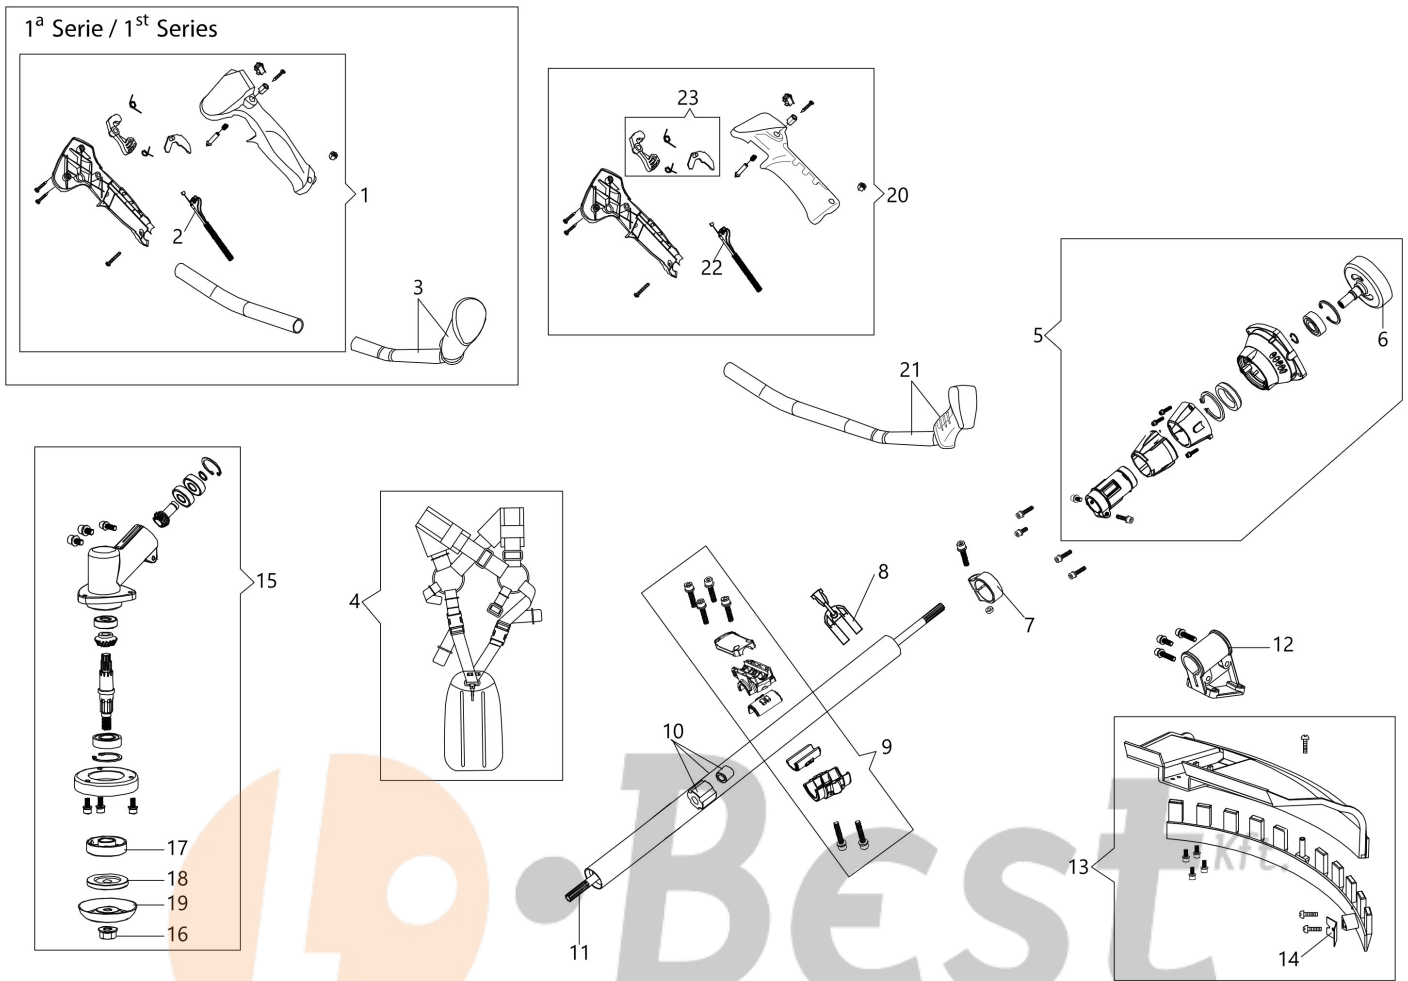

Kertigépek és alkatrészek

WWW.LOBEST.HU

Illustration Transmission

Ref.Nu	Qty	Part number	Description	Validity from	Validity till	Notes	Bulletin
1	1	-	Not available for this product		Agosto 2020 / August 2020		BT3-148-09/20
2	1	BF000016R	Throttle cable				
3	1	BF000022R	Handle and knob		Agosto 2020 / August 2020		BT3-148-09/20
4	1	BF000020R	Harness				
5	1	61450327R	Starter case				
6	1	BF000011R	Clutch drum				
7	1	BF000012R	Band				
8	1	BF000048R	Band				
9	1	61450328R	Complete clamp				
10	1	BF000014R	Tube Ø26				
11	1	BF000015R	Drive shaft				
12	1	BF000008R	Bracket				
13	1	BF000029R	Guard kit				
14	1	BF000009R	Blade				
15	1	61450441R	Bevel gear				
16	1	BF000007R	Nut				
17	1	BF000037R	Hub				
18	1	BF000038R	Flange				
19	1	BF000036R	Guard				
20	1	BF000059R	Complete handle	Settembre 2020 /			BT3-148-09/20
21	1	BF000058R	Handle and knob	Settembre 2020 / September 2020			BT3-148-09/20
22	1	BF000145R	Throttle cable				BT3-148-09/20
23	1	BF000149R	Throttle lever assy