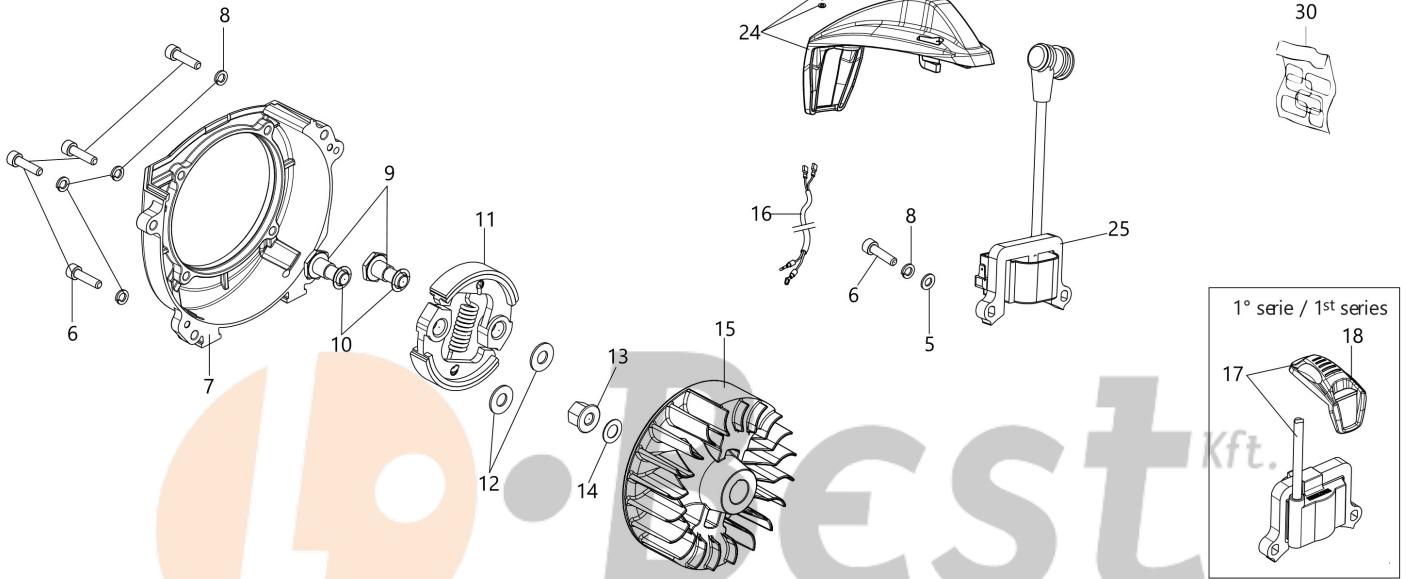

Illustration Starter Assy and clutch

LOBEST Kft.
Kertigépek és alkatrészek

WWW.LOBEST.HU

Illustration Starter assy and clutch

Ref.Nu	Qty	Part number	Description	Validity from	Validity till	Notes	Bulletin
1	1	61452042R	Starter assy		Dicembre 2020/ December 2020		BT3-151-05/21
2	1	61450193AR	Clutch driver				
3	1	61450229AR	Starter pulley				
4	1	61450044AR	Starter spring				
5	6	3916005R	Washer				
6	10	3801013R	Screw				
7	1	61452083BR	Flange				
8	6	3819006R	Washer				
9	2	61450070R	Pin				
10	2	61450072R	Washer				
11	1	61450277R	Clutch				
12	2	61450071R	Washer				
13	1	50010148R	Nut				
14	1	3833080R	Washer				
15	1	61450310R	Flywheel				
16	1	BF000030R	Cable				
17	1	2501026BR	Ignition coil		8220481845		BT3-152-05/21
18	1	61450370R	Spark plug cap		8220481845		BT3-152-05/21
19	1	61460066	Easy-on starter assembly	Gennaio 2021 / January 2021			BT3-151-05/21
20	1	61450024R	Starter pulley				
21	1	61450496R	Spring				
22	1	61450025R	Sprocket				
23	1	3801009R	Screw				
24	1	61450085	Set cover	8220481846			BT3-152-05/21
25	1	2501030AR	Ignition coil	8220481846			BT3-152-05/21
30	1	61450088	Labels kit				

Kertigépek és alkatrészek

WWW.LOBEST.HU