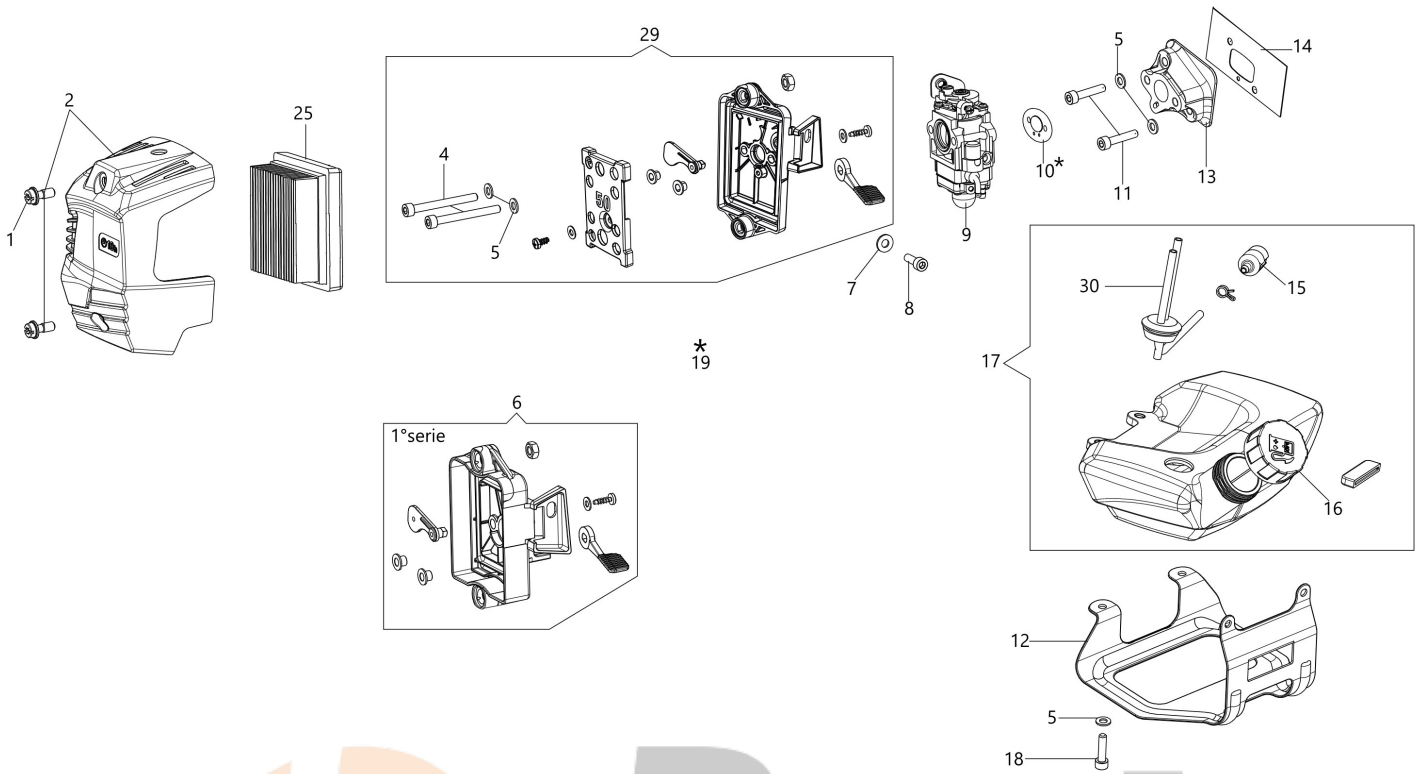

L • Best Kft.
Kertigépek és alkatrészek

WWW.LOBEST.HU

Illustration Tank and air filter

Ref.Nu	Qty	Part number	Description	Validity from	Validity till	Notes	Bulletin
1	2	61330040AR	Screw				
2	1	61510112	Air filter cover				
4	2	3801012R	Screw				
5	4	3916005R	Washer				
6	1	61510109	Air filter support				
7	1	3918010R	Washer				
8	1	3801011R	Screw				
9	1	2318624R	Carburetor				
10	1	61450054AR	Gasket				
11	2	3801015R	Screw				
12	1	61510079R	Tank shield				
13	1	61450053AR	Insulator				
14	1	61450052AR	Gasket				
15	1	094600450R	Fuel filter				
16	1	BF000024R	Tank cap				
17	1	61510110R	Tank assy				
18	2	3801013R	Screw				
19	1	61450443	Gasket set				
25	1	61120018R	Air filter				
29	1	61510130R	Air filter support				
30	1	BF000031R	Kit tubes