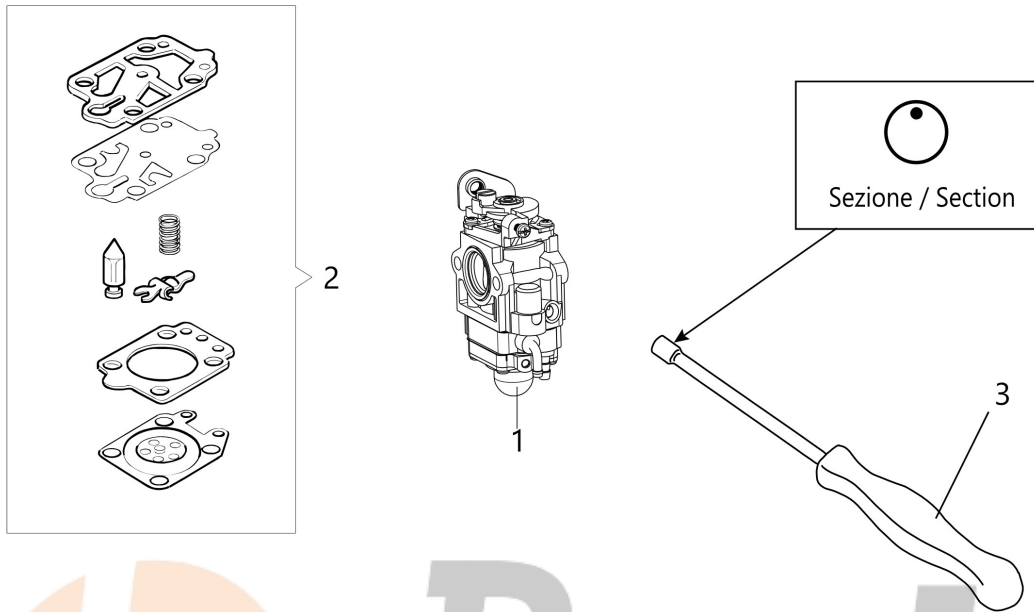

L • **Best** Kft.
Kertigépek és alkatrészek

WWW.LOBEST.HU

Illustration Carburetor

Ref.Nu	Qty	Part number	Description	Validity from	Validity till	Notes	Bulletin
1	1	2318624R	Carburetor				
2	1	2318025R	Repair kit				
3	1	3055155R	Special screwdriver