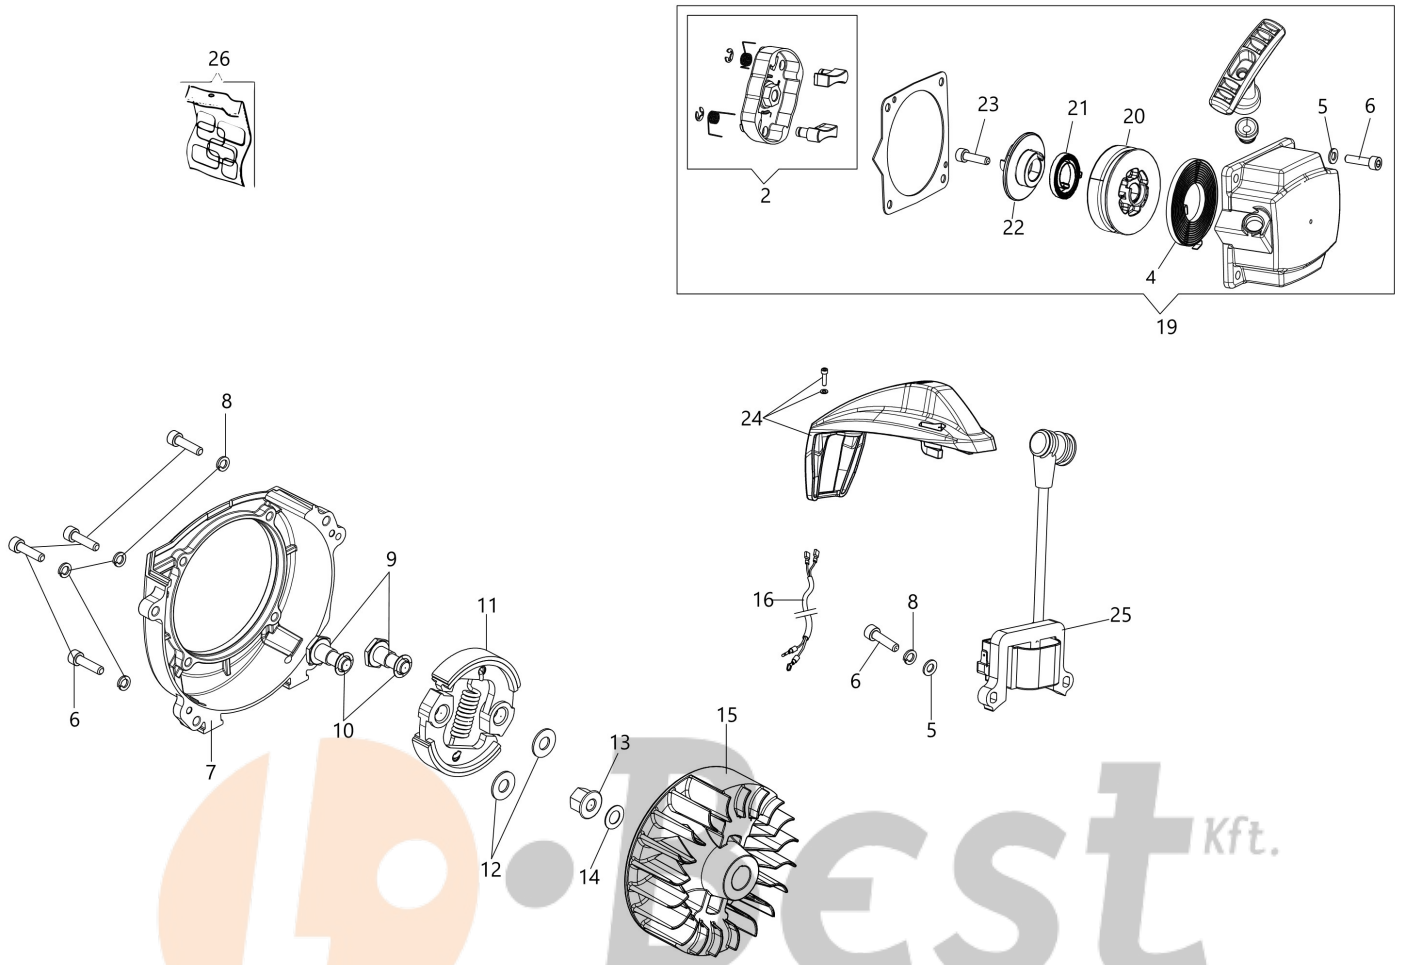

LOBEST Kft.
Kertigépek és alkatrészek

WWW.LOBEST.HU

Illustration Starter assy and clutch

Ref.Nu	Qty	Part number	Description	Validity from	Validity till	Notes	Bulletin
2	1	61450193AR	Clutch driver				
4	1	61450044AR	Starter spring				
5	6	3916005R	Washer				
6	10	3801013R	Screw				
7	1	61452083BR	Flange				
8	6	3819006R	Washer				
9	2	61450070R	Pin				
10	2	61450072R	Washer				
11	1	61450277R	Clutch				
12	2	61450071R	Washer				
13	1	50010148R	Nut				
14	1	3833080R	Washer				
15	1	61450310R	Flywheel				
16	1	BF000030R	Cable				
19	1	61460066	Easy-on starter assembly				
20	1	61450024R	Starter pulley				
21	1	61450496R	Spring				
22	1	61450025R	Sprocket				
23	1	3801009R	Screw				
24	1	61450085	Set cover				
25	1	2501030AR	Ignition coil				
26	1	61510107	Labels kit