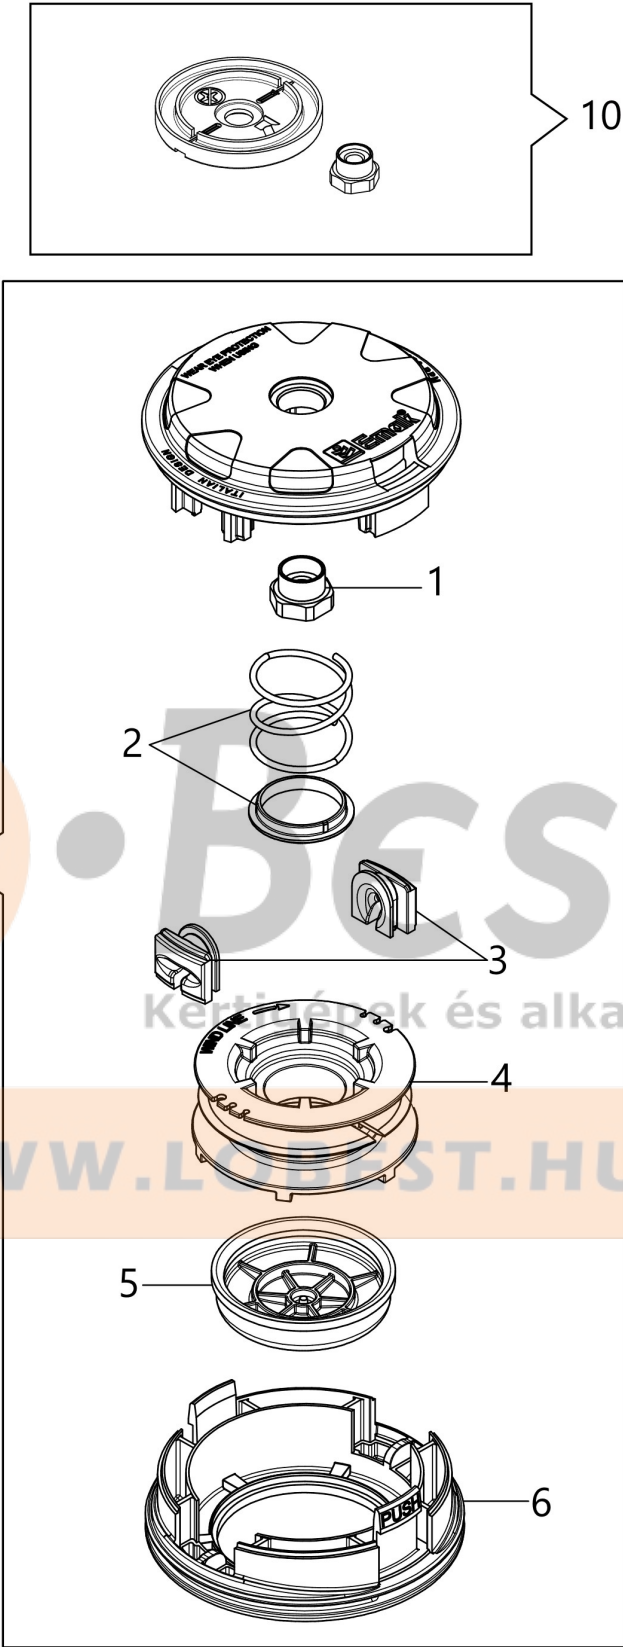

## Illustration Engine

Ref.Nu	Qty	Part number	Description	Validity from	Validity till	Notes	Bulletin
1	3	3960121R	Screw				
2	1	61510106	Engine cover				
3	1	3055104R	Spark plug				
4	4	3860095R	Screw				
5	1	61512006R	Complete muffler				
6	1	61450242AR	Gasket				
7	2	3801065R	Screw				
8	2	3916006R	Washer				
9	1	3801011R	Screw				
10	1	61450367R	Muffler cover				
11	1	61510103	Complete cylinder				
12	2	50080013R	Piston ring				
13	2	61450013R	Ring				
14	1	61510009R	Piston assy				
15	1	61450127AR	Gasket				
16	4	3860096R	Screw				
17	1	61452001BR	Crankcase assy				
18	1	3050056R	Oil seal				
19	2	3035065R	Bearing				
20	1	61450001BR	Crankshaft				
21	1	3028020R	Key				
22	1	50110044R	Bearing				
23	1	3050057R	Oil seal				
24	1	61450443	Gasket set				
26	2	3801009R	Screw				
25	2	3916005R	Washer				
27	1	61510104R	Short block				
28	1	61510080R	Carter				
29	1	3960167R	Screw				
30	1	61510055AR	Deflector				

## Illustration Head

Ref.Nu	Qty	Part number	Description	Validity from	Validity till	Notes	Bulletin
1	1	63120040R	Nut				
2	1	63120031R	Kit spring				
3	2	63120001R	Bushing				
4	1	63120010R	Nylon spool				
5	1	63120011R	Knob kit				
6	1	63120012R	Lower cover				
7	1	61459100	Complete nylon head Ø 2,4				
7	1	61459102	Complete nylon head Ø 3				
10	1	61460055	Guard kit				