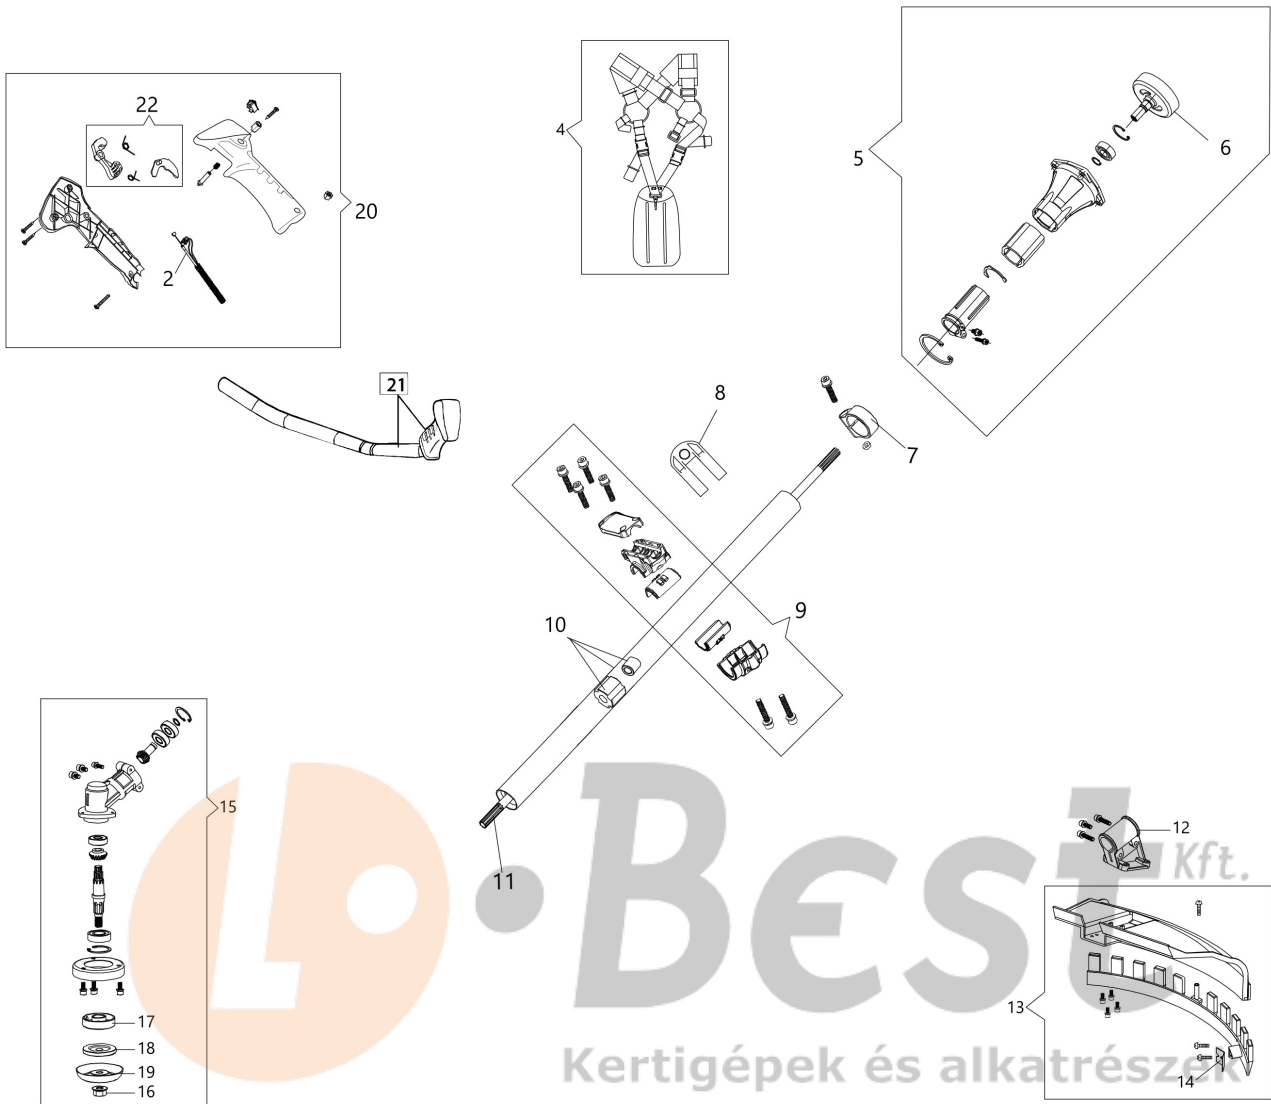

WWW.LOBEST.HU

Illustration Transmission

Ref.Nu	Qty	Part number	Description	Validity from	Validity till	Notes	Bulletin
2	1	BF000145R	Throttle cable				
4	1	63070003AR	Harness				
5	1	BF000124R	Starter case				
6	1	BF000011R	Clutch drum				
7	1	BF000117R	Band				
8	1	BF000118R	Support				
9	1	BF000125R	Complete clamp				
10	1	BF000130R	Tube Ø32				
11	1	BF000126R	Drive shaft				
12	1	BF000127R	Bracket				
13	1	BF000029R	Guard kit				
14	1	BF000009R	Blade				
15	1	BF000128R	Bevel gear				
16	1	BF000007R	Nut				
17	1	BF000037R	Hub				
18	1	BF000038R	Flange				
19	1	BF000129R	Guard				
20	1	BF000059R	Complete handle				
21	1	BF000058R	Handle and knob				
22	1	BF000149R	Throttle lever assy