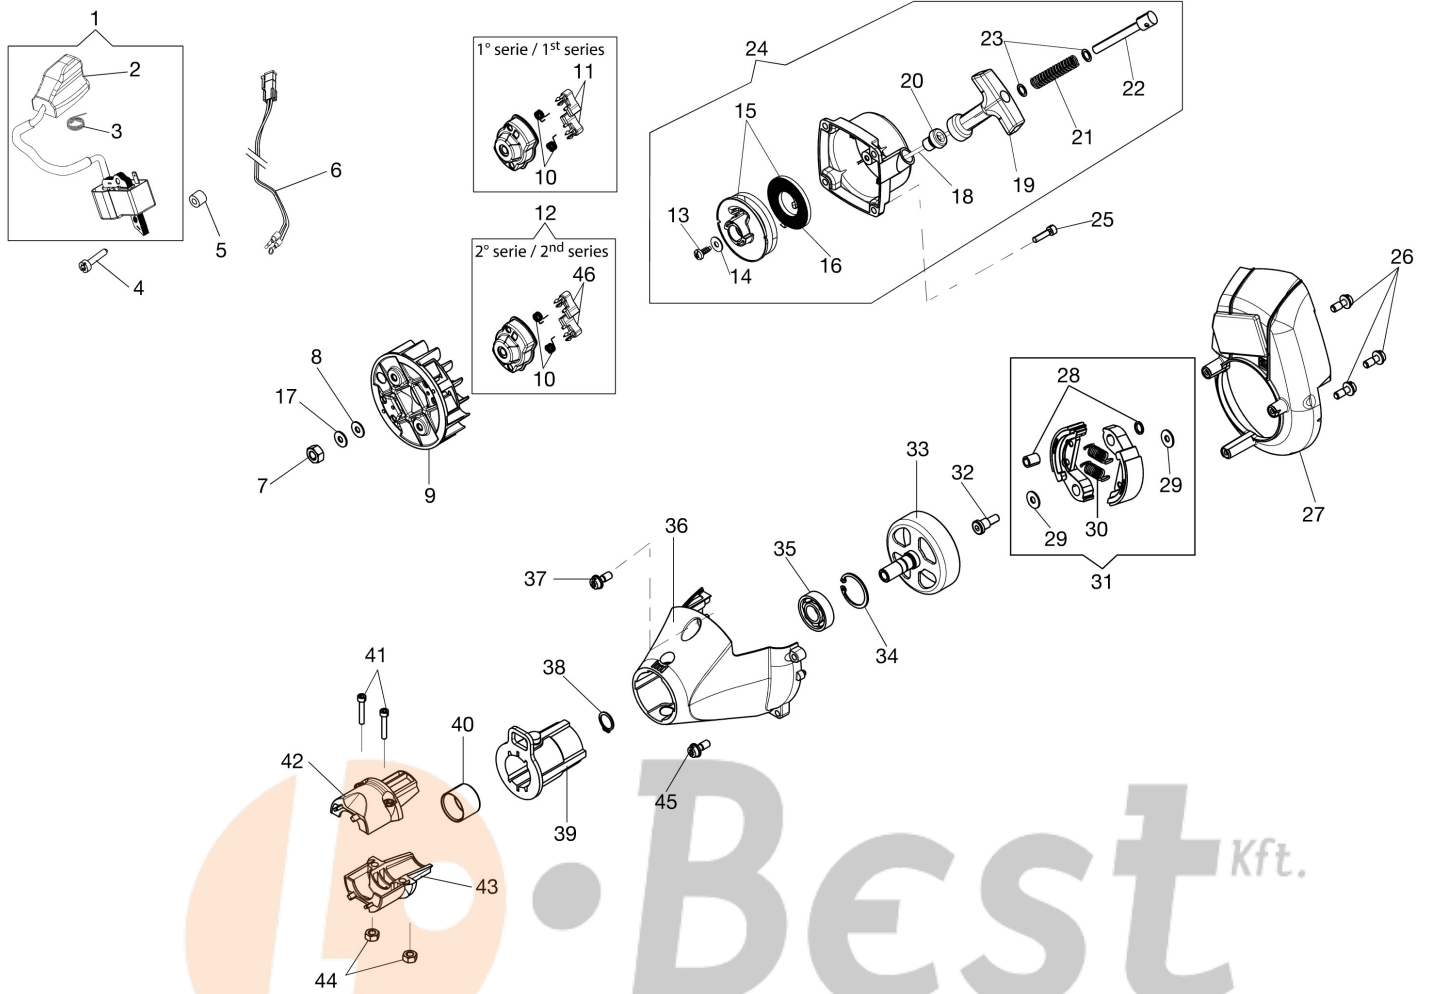

Illustration Starter assy and clutch

Best Kft.
Kertigépek és alkatrészek

WWW.LOBEST.HU

Illustration Starter assy and clutch

Ref.Nu	Qty	Part number	Description	Validity from	Validity till	Notes	Bulletin
1	1	2501010BR	Ignition coil				
2	1	61280164R	Spark plug cap				
3	1	50050127	Spring				
4	2	3891020R	Screw				
5	2	50160218BR	Spacer				
6	1	61280291AR	Cable				
7	1	3912009	Nut				
8	1	3916009R	Washer				
9	1	61280187R	Flywheel				
10	2	61070039R	Spring				
11	2	61070038R	Pawl		02/2017		
12	1	58070221R	Clutch driver	03/2017			
13	1	3960070AR	Screw				
14	1	094600054R	Washer				
15	1	61172004R	Complete pulley				
16	1	61070036R	Starter spring				
17	1	3833080R	Washer				
18	1	61070019AR	Starter rope				
19	1	56530018R	Starter handle				
20	1	072700089R	Bushing				
21	1	56530019	Spring				
22	1	56530020	Insert				
23	2	56530021	Washer				
24	1	61170060BR	Starter assy			Arancio; Orange	
25	1	3891048R	Screw				
26	3	3960045	Screw				
27	1	61280163R	Flange				
28	1	61280151A	Set spacer				
29	4	3918007R	Washer				
30	2	4138494	Spring				
31	1	61280135CR	Clutch				
32	2	3806040	Screw				
33	1	61280130AR	Clutch drum				
34	1	3025019R	Ring				
35	1	3035023R	Bearing				
36	1	61280177R	Starter case				
37	1	3893054R	Screw				
38	1	3024012R	Snap ring				
39	1	4161428R	Sleeve				
40	1	4161364R	Bushing				
41	2	3801016R	Screw				
42	1	61010020R	Adaptor				
43	1	61010021	Adaptor				
44	2	3914003R	Nut