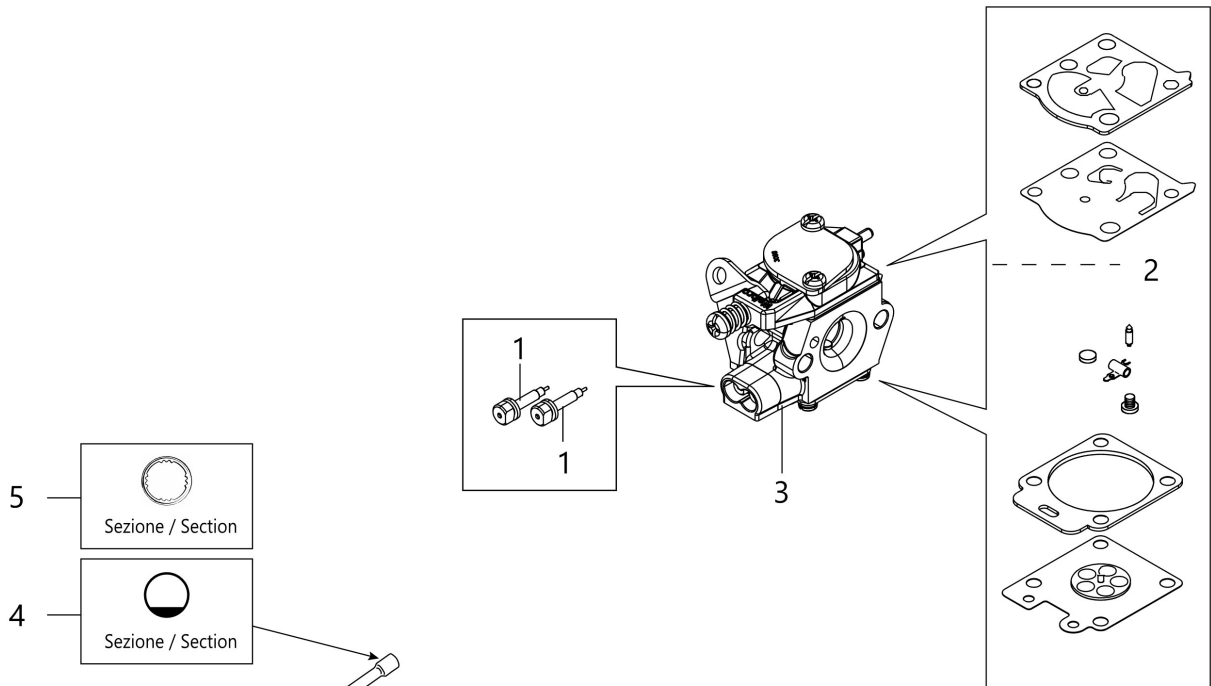

Best Kft.
Kertigépek és alkatrészek

WWW.LOBEST.HU

Illustration Carburetor WT-1150

Ref.Nu	Qty	Part number	Description	Validity from	Validity till	Notes	Bulletin
1	2	2318778	Adjust. screw				
2	1	2318671	Repair kit				
3	1	2318654BR	Carburetor WT-1150				
4	1	3052036R	Special screwdriver "D-style" type				
5	1	2304001R	Special screwdriver KNURL-STYLE				EI02-02_22