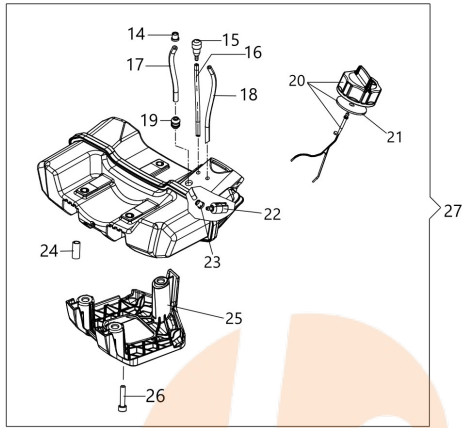

LOBEST Kft.
Kertigépek és alkatrészek

WWW.LOBEST.HU

Illustration Tank and air filter

Ref.Nu	Qty	Part number	Description	Validity from	Validity till	Notes	Bulletin
1	1	61280337R	Gasket	SN 2881100093			BT3-150-03/21
2	1	61280336R	Insulator	SN 2881100093			BT3-150-03/21
3	1	072700077CR	Gasket				
4	2	3891048R	Screw				
5	1	61290087R	Tube				
6	1	2318654BR	Carburetor WT-1150				
7	1	61280059CR	Gasket				
8	1	61280183R	Air filter support set				
9	2	3891063R	Screw				
10	1	61170016R	Air filter				
11	1	61290078A	Air filter cover				
12	1	61330040AR	Screw				
13	1	61280250	Gasket set		SN 2881100092		BT3-150-03/21
13	1	61280250	Gasket set	SN 2881100093			BT3-150-03/21
14	1	61280105	Band				
15	1	61400367R	Breather valve				
16	1	61290088R	Tube				
17	1	3073023AR	Tube				
18	1	61290089R	Breather fuel pipe				
19	1	4161211R	Bush				
20	1	61070079AR	Tank cap			Grigio/grey - Filetto interno/Internal thread	
20	1	50340265R	Cap			Arancione/orange - Filetto	
21	1	61070006R	Gasket				
22	1	61400322R	Fuel filter				
23	1	61110162BR	Bushing				
24	3	61250143R	Spacer				
25	1	61280354R	Stand				
26	3	3891057R	Screw				
27	1	61280253R	Tank				
28	1	61170041R	Stand				
29	3	3918005R	Washer				
30	1	072700076CR	Gasket		SN 2881100092		BT3-150-03/21
31	1	074000130CR	Insulator		SN 2881100092		BT3-150-03/21
32	3	61070015R	Spacer				
33	3	3819006R	Washer				
34	3	3891048R	Screw