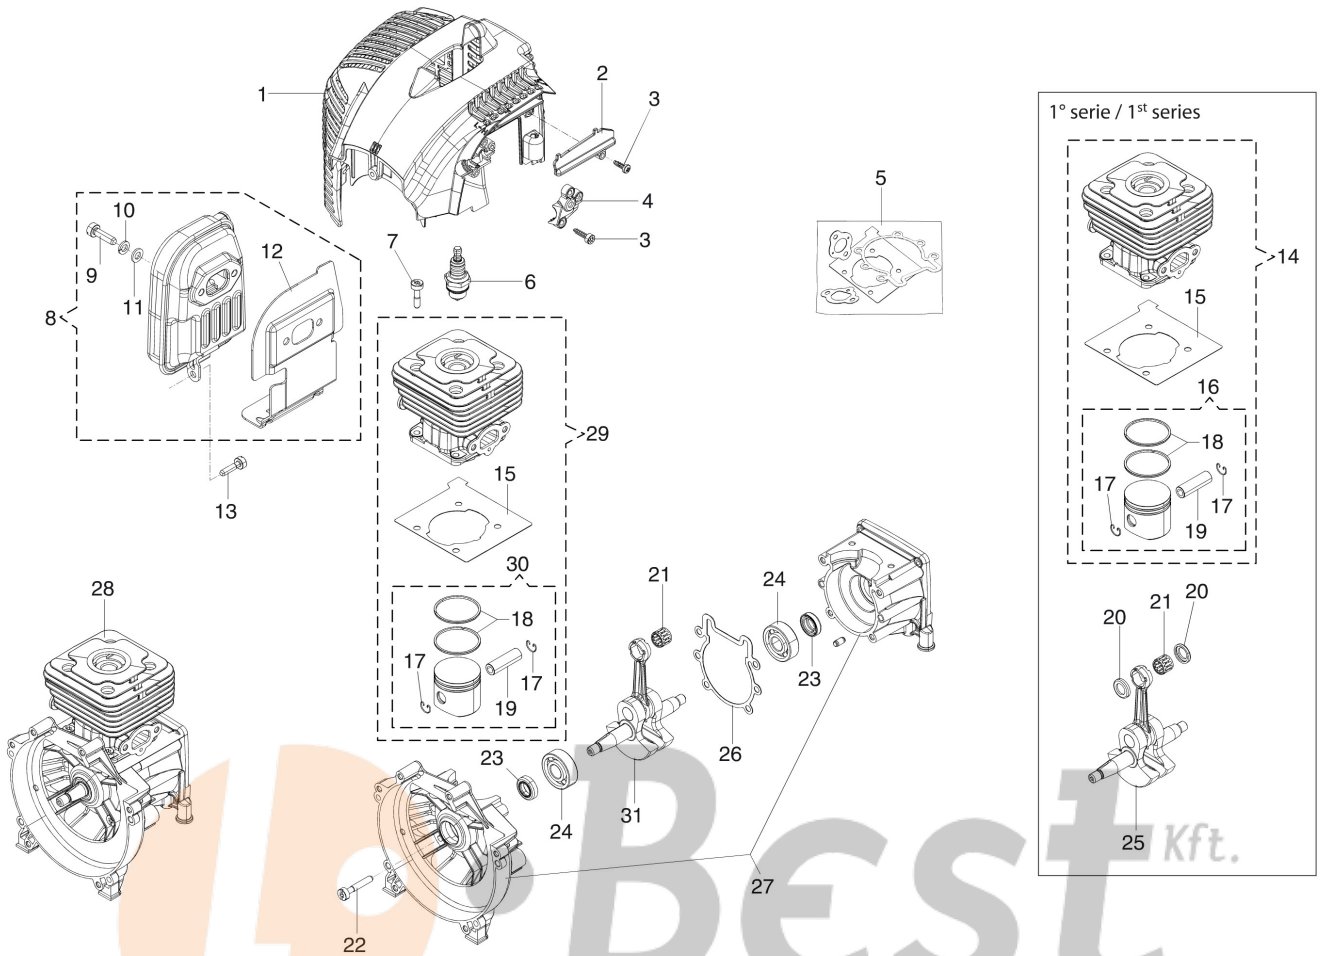

BC 350 T Brushcutter

Documents

Engine

Starter assy and clutch

Tank and air filter

Transmission

Carburetor WT-1099

Accessories

WWW.LOBEST.HU

Kertigépek és alkatrészek

WWW.LOBEST.HU

Illustration Engine

Ref.Nu	Qty	Part number	Description	Validity from	Validity till	Notes	Bulletin
1	1	61382031R	Engine cover				
2	1	61380050R	Cover				
3	4	3893013AR	Screw				
4	1	61250250R	Stopper for cable				
5	1	61202038BR	Gasket set				
6	1	3055115R	Spark plug bpmr7a				
7	4	3891046R	Screw				
8	1	61422017AR	Muffler assy				
9	2	3891086R	Screw				
10	2	3819010R	Washer				
11	2	3916006R	Washer				
12	1	61380036AR	Deflector				
13	1	3891048R	Screw				
14	1	61212005B	Complete cylinder Ø38		SN 2499030000		BT3-141-05/18
15	1	61350272R	Gasket				
16	1	61212004B	Piston assy Ø38		SN 2499030000		BT3-141-05/18
17	2	004900061R	Ring				
18	2	4196166R	Piston ring				
19	1	50110047R	Piston pin				
20	2	50110043AR	Spacer		SN 2499030000		BT3-141-05/18
21	1	50110044R	Bearing				
22	4	3891057R	Screw				
23	2	094000099R	Seal ring				
24	2	094000006R	Bearing				
25	1	61200001R	Crankshaft		SN 2499030000		BT3-141-05/18
26	1	61200006AR	Gasket				
27	1	61350346	Crankcase assy				
28	1	61252075BR	Short block				
29	1	61210137	Complete cylinder	SN 2499030001			BT3-141-05/18
30	1	61210136	Piston assy Ø38	SN 2499030001			BT3-141-05/18
31	1	61330226R	Crankshaft	SN 2499030001			BT3-141-05/18

Illustration Transmission

Ref.Nu	Qty	Part number	Description	Validity from	Validity till	Notes	Bulletin
45	1	4179194AR	Band Ø28				
46	1	3801015R	Screw				
47	1	61040140R	Knob				
48	1	3891053R	Screw				
49	1	61380052R	Guide cable				