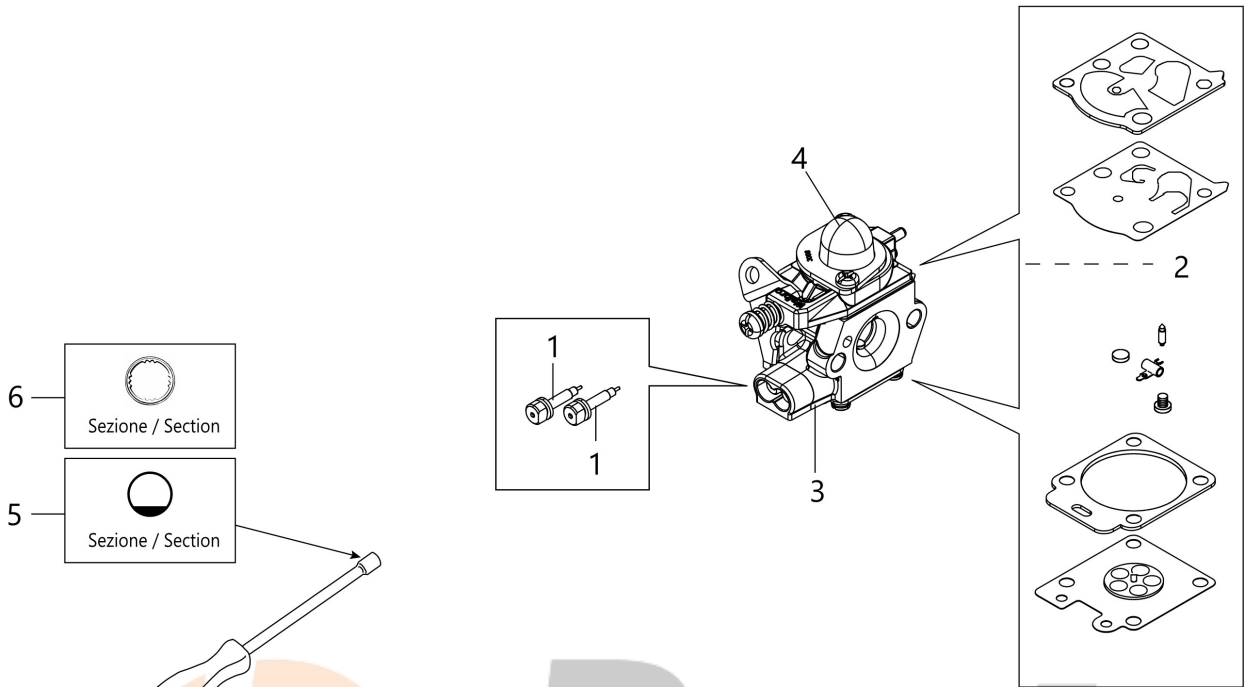

WWW.LOBEST.HU

Illustration Carburetor WT-1099

Ref.Nu	Qty	Part number	Description	Validity from	Validity till	Notes	Bulletin
1	2	2318667R	Adjust. screw				
2	1	2318671	Repair kit				
3	1	2318987BR	Carburetor WT-1099				EI02-02_22
4	1	2318572	Primer pump				
5	1	3052036R	Special screwdriver "D-style" type				
6	1	2304001R	Special screwdriver KNURL-STYLE				EI02-02_22