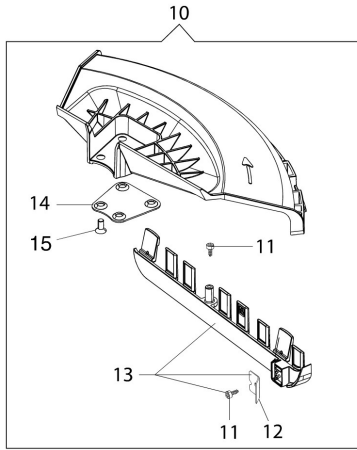

Kertigépek és alkatrészek

WWW.LOBEST.HU

Illustration Accessories

Ref.Nu	Qty	Part number	Description	Validity from	Validity till	Notes	Bulletin
1	1	63129008	Head Load&Go				
2	1	63120041R	Insert				
3	1	63120040R	Nut				
4	1	63120031R	Kit spring				
5	1	63120020AR	Ignition coil				
6	1	63120007AR	Knob				
7	2	63120001R	Bushing				
8	1	63120005R	Cover				
9	1	63120042R	Insert (male)				
10	1	61280332	Guard				
11	2	3960040R	Screw				
12	1	4174275R	Blade				
13	1	61380126	Skirt w/blade				
14	1	4174278R	Plate				
15	4	3802004DR	Screw				
16	1	61370214R	Tool kit				
17	1	61380103	Labels kit				
18	1	63070003AR	Harness				
19	1	4095673BR	3-tooth blade				
20	1	4095681AR	4-tooth blade				
21	1	63070036	Hooking spring				
22	1	63070025	Buckle set				
23	1	3065001	Hook