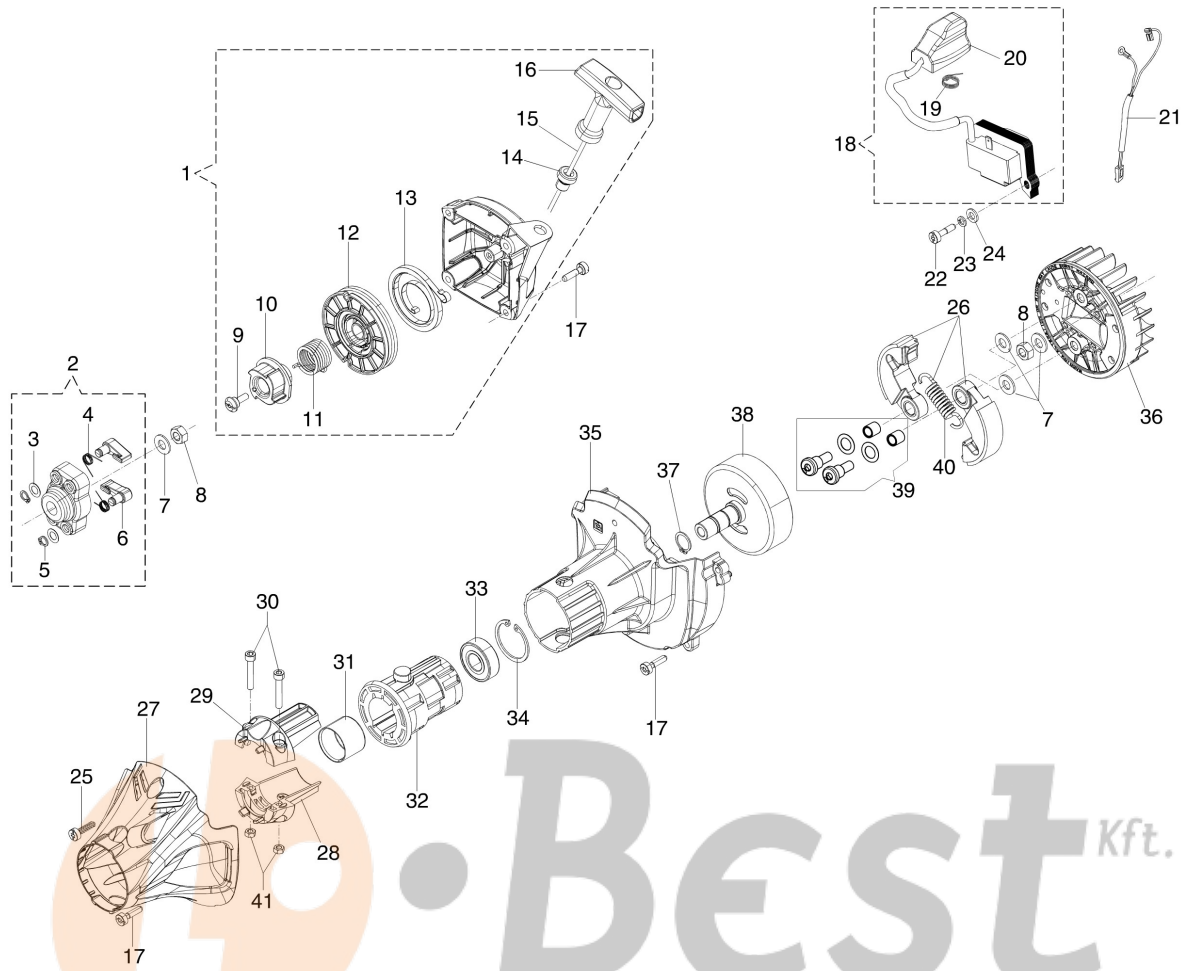

Best Kft.

Kertigépek és alkatrészek

WWW.LOBEST.HU

Illustration Starter assy and clutch

Ref.Nu	Qty	Part number	Description	Validity from	Validity till	Notes	Bulletin
1	1	61422004R	Starter assy				
2	2	61350142R	Clutch driver				
3	2	3064010R	Washer				
4	2	4191017AR	Spring				
5	2	3024007R	Ring				
6	2	61350145R	Pawl				
7	4	3818011AR	Washer				
8	2	3912009	Nut				
9	1	61350342R	Screw				
10	1	61350204AR	Sprocket				
11	1	61350203BR	Spring				
12	1	61350139R	Starter pulley				
13	1	004000132R	Spring				
14	1	072700089R	Bushing				
15	1	4098073R	Starter rope				
16	1	61200015R	Starter handle				
17	9	3891048R	Screw				
18	1	2501006AR	Ignition coil				
19	1	50050127	Spring				
20	1	61380060AR	Spark plug cap				
21	1	61250282AR	Cable				
22	2	3891046R	Screw				
23	2	3819006R	Washer				
24	2	3916006R	Washer				
25	1	3893060R	Screw				
26	1	4191153BR	Clutch				
27	1	61420022R	Cover				
28	1	61250020AR	Clamp				
29	1	61250019AR	Clamp				
30	2	3801016R	Screw				
31	1	4196038R	Bushing				
32	1	61250023AR	Sleeve				
33	1	3035042R	Bearing				
34	1	3025022R	Snap ring				
35	1	61430036R	Starter case				
36	1	61250014AR	Flywheel				
37	1	3024015R	Ring				
38	1	4191030R	Clutch drum				
39	2	61420020	Fitment system				
40	1	4191028R	Spring				
41	2	3914003R	Nut