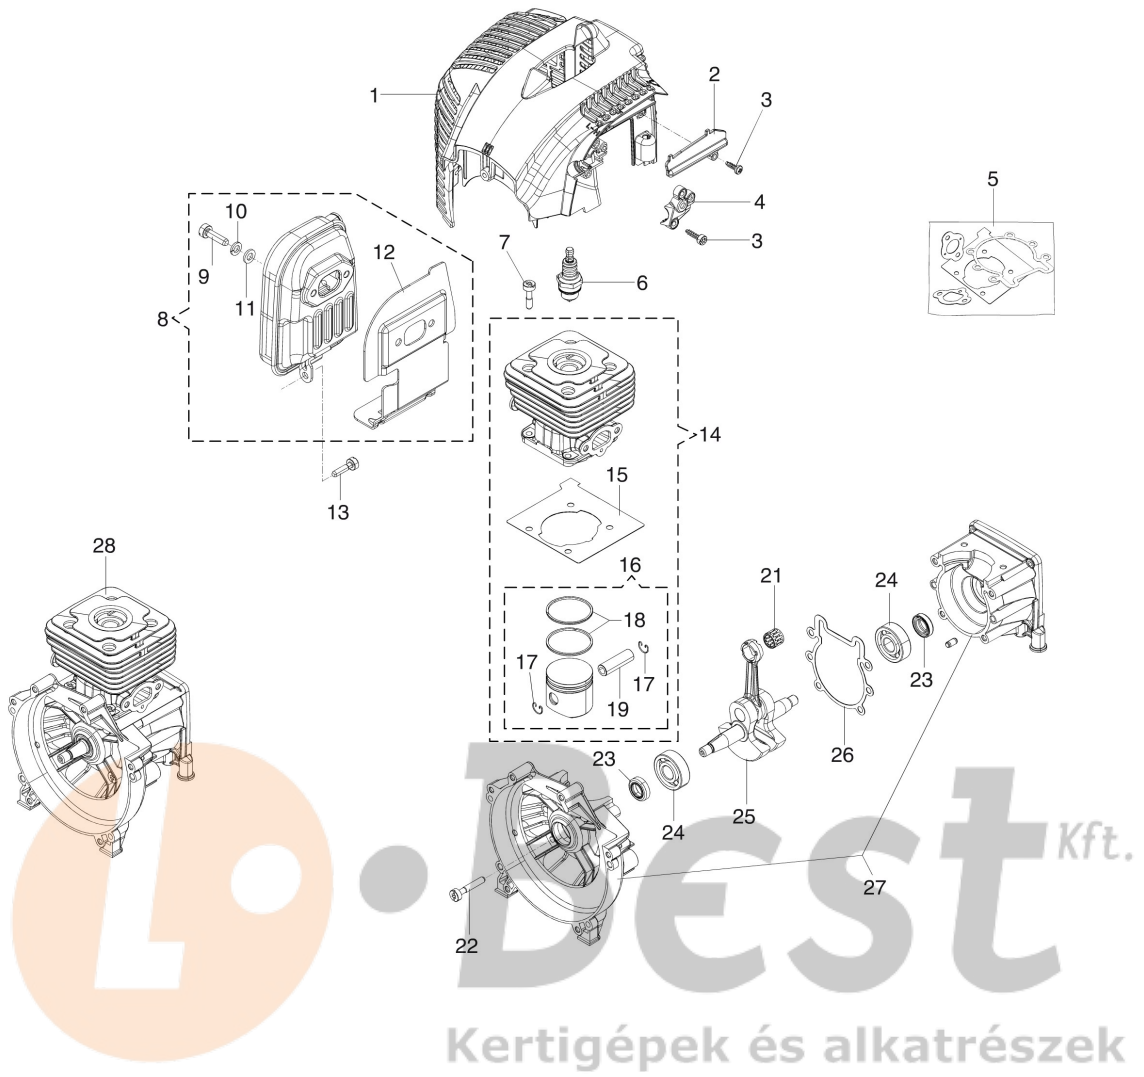

WWW.LOBEST.HU

WWW.LOBEST.HU

Illustration Engine

Ref.Nu	Qty	Part number	Description	Validity from	Validity till	Notes	Bulletin
1	1	61382031R	Engine cover				
2	1	61380050R	Cover				
3	4	3893013AR	Screw				
4	1	61250250R	Stopper for cable				
5	1	61202038BR	Gasket set				
6	1	3055118R	Spark plug				
7	4	3891048R	Screw				
8	1	61422017AR	Muffler assy				
9	2	3891086R	Screw				
10	2	3819010R	Washer				
11	2	3916006R	Washer				
12	1	61380036AR	Deflector				
13	1	3891048R	Screw				
14	1	61350209C	Complete cylinder Ø42				
15	1	61350272R	Gasket				
16	1	61350208	Piston assy Ø42				
17	2	007201198R	Ring				
18	2	50070128R	Piston ring Ø42				
19	1	61350174R	Piston pin				
21	1	3037014R	Bearing				
22	4	3891057R	Screw				
23	2	094000099R	Seal ring				
24	2	094000006R	Bearing				
25	1	61350177BR	Crankshaft				
26	1	61200006AR	Gasket				
27	1	61350346	Crankcase assy				
28	1	61352061ER	Short block				