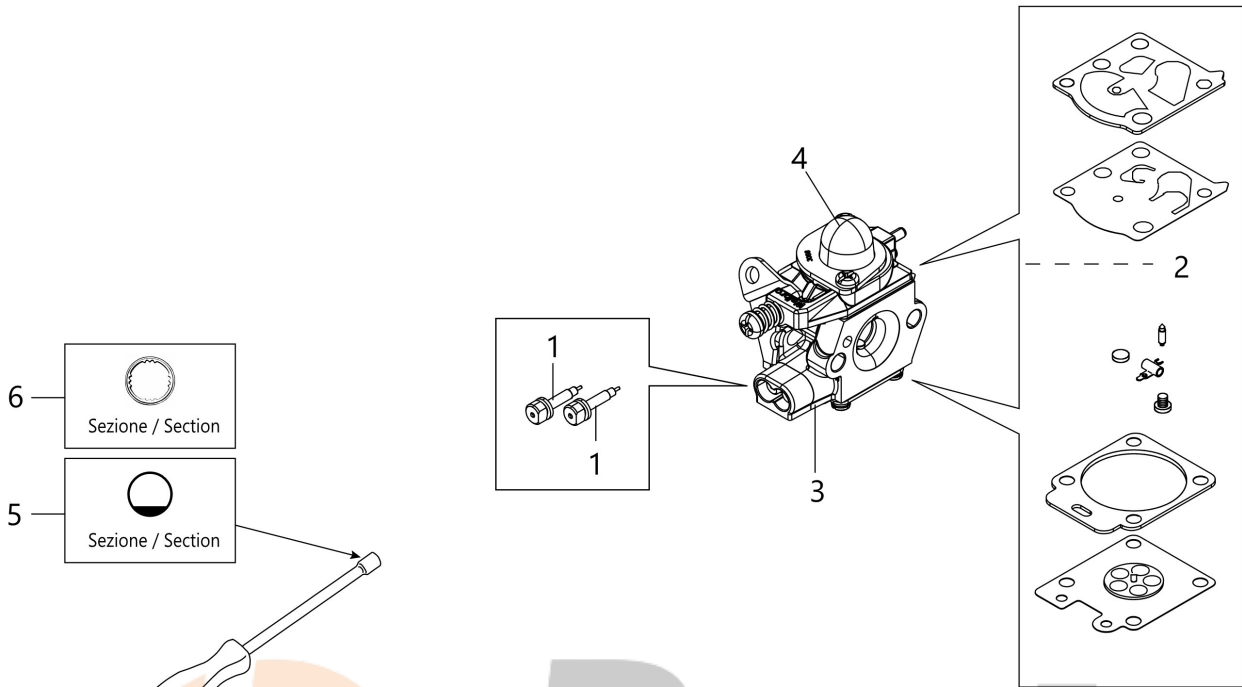

WWW.LOBEST.HU

Illustration Carburetor WT-1099

Ref.Nu	Qty	Part number	Description	Validity from	Validity till	Notes	Bulletin
1	2	2318667R	Adjust. screw				
2	1	2318671	Repair kit				
3	1	2318987BR	Carburetor WT-1099				EI02-02_22
4	1	2318572	Primer pump				
5	1	3052036R	Special screwdriver "D-style" type				
6	1	2304001R	Special screwdriver KNURL-STYLE				EI02-02_22