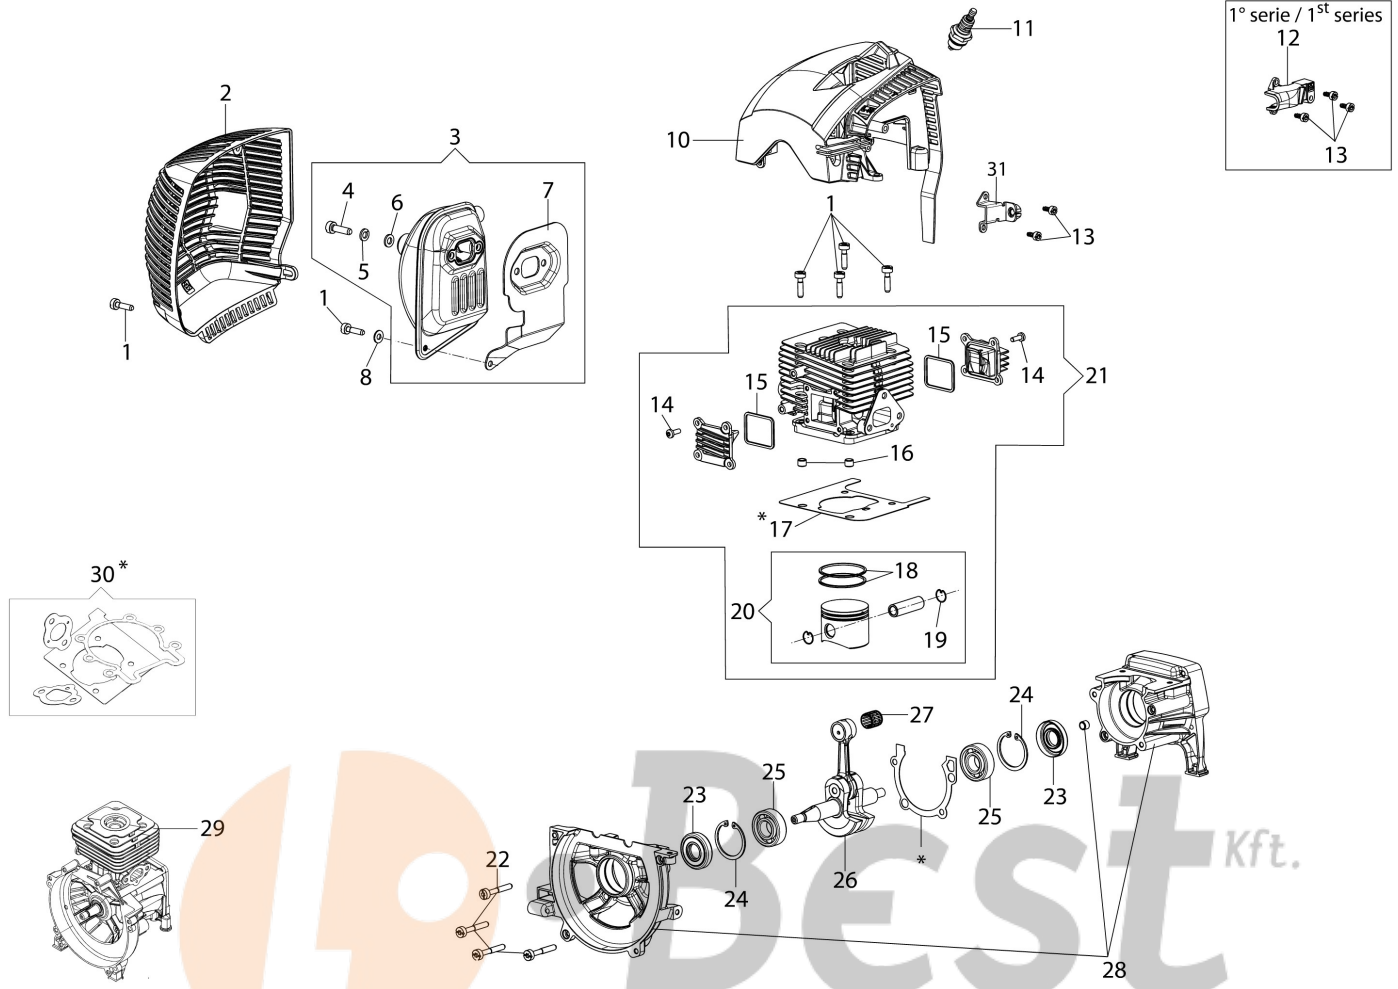

BC 530 T Brushcutter

Documents

Engine

Ignition system

Tank and air filter

Transmission

Accessories

Carburetor WT-1199

Illustrated parts list (Head "Load and Go" Ø130)

WWW.LOBEST.HU

LOBEST Kft.
Kertigépek és alkatrészek

WWW.LOBEST.HU

Illustration Engine

Ref.Nu	Qty	Part number	Description	Validity from	Validity till	Notes	Bulletin
1	7	3891048R	Screw				
2	1	61400033AR	Muffler cover				
3	1	61402053BR	Muffler assy				
4	2	3891086R	Screw				
5	2	3819010R	Washer				
6	2	3916006R	Washer				
7	1	61400038BR	Deflector				
8	1	3819006R	Washer				
10	1	61400139R	Cylinder cover				
11	1	3055118R	Spark plug				
12	1	61400071AR	Cover				
13	2	3893016AR	Screw				
14	8	3991009R	Screw				
15	1	61400005R	Gasket				
16	6	4138242R	Bushing				
17	1	61400016R	Gasket				
18	2	50080013R	Piston ring				
19	1	006000012R	Piston pin				
20	1	61400182	Piston assy				
21	1	61400181	Complete cylinder Ø45				
22	4	3891054R	Screw				
23	2	3050001R	Seal ring				
24	2	3025022R	Snap ring				
25	2	3034012R	Bearing				
26	1	61400039R	Crankshaft				
27	1	026400017R	Bearing				
28	1	61400010AR	Crankcase assy				
29	1	61400194R	Short block				
30	1	61400183	Gasket set				
31	1	61400296R	Cover				

Illustration Transmission

Ref.Nu	Qty	Part number	Description	Validity from	Validity till	Notes	Bulletin
45	1	61370114R	Lever				
46	1	61370294	Lever group				
47	1	61380064R	Throttle lever				
48	5	3893016AR	Screw				
49	1	3891054R	Screw				
50	1	61380097	Pair of handles				
51	1	61400188A	Handle kit				
52	1	61400310B	Throttle kit				
53	1	4174338A	Pin set				