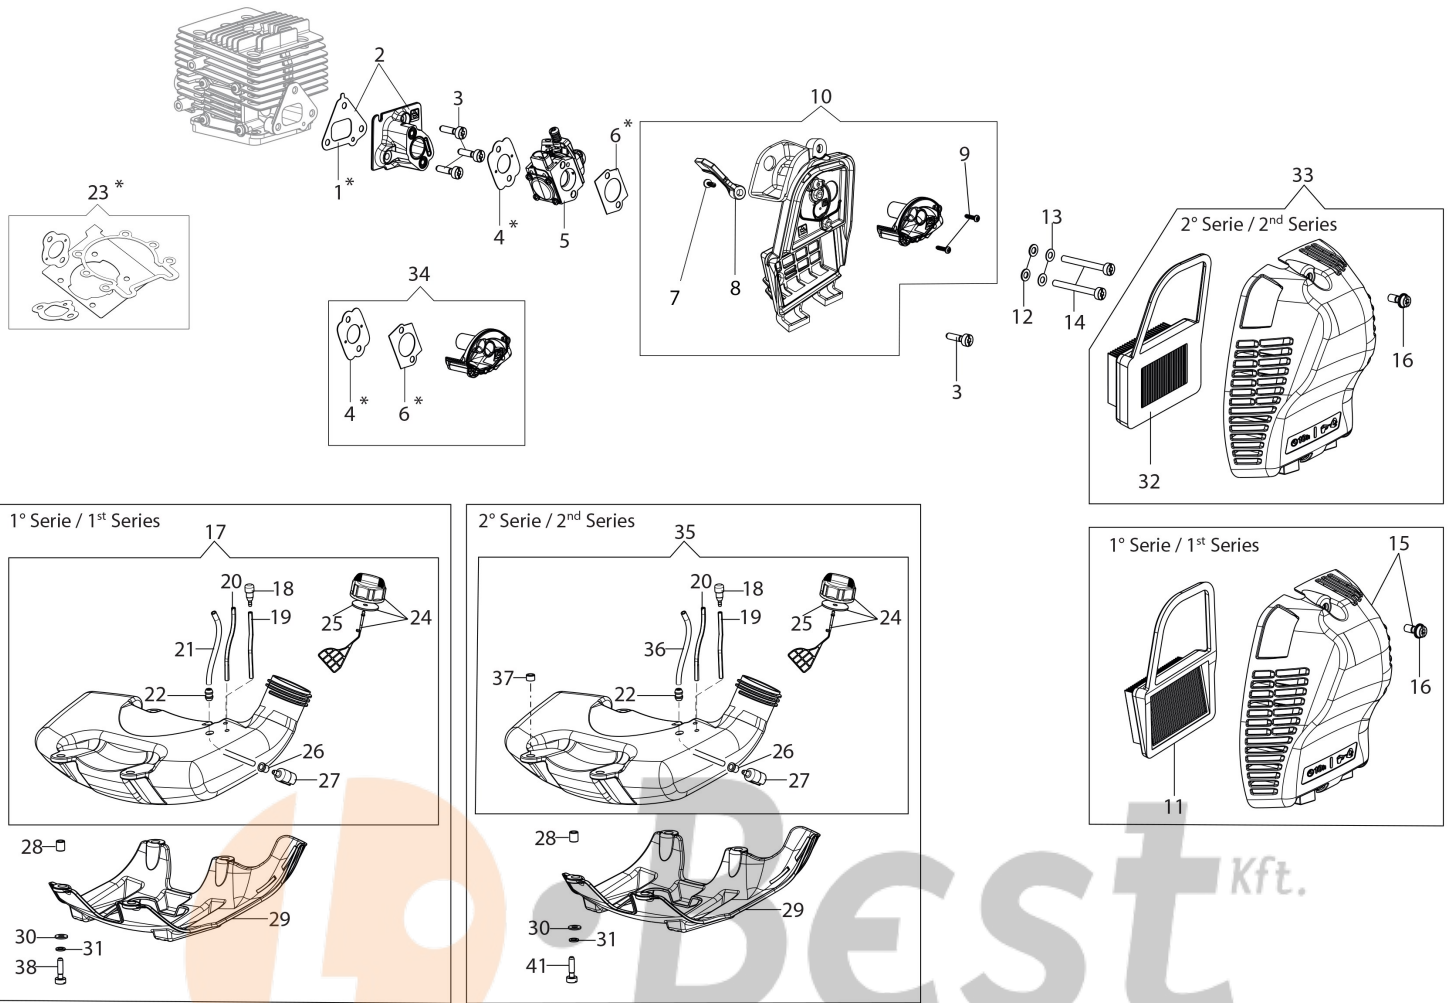

Illustration Tank and air filter

Kertigépek és alkatrészek

WWW.LOBEST.HU

Illustration Tank and air filter

Ref.Nu	Qty	Part number	Description	Validity from	Validity till	Notes	Bulletin
1	1	61400007R	Gasket				
2	1	61400191	Insulator				
3	4	3891048R	Screw				
4	1	61400027R	Gasket				
5	1	2318662BR	Carburetor				
6	1	61400056AR	Gasket				
7	1	3960017AR	Screw				
7	3	3960087AR	Screw				
8	1	61400123BR	Starter lever				
9	2	3960145R	Screw				
10	1	61400342A	Air filter support set		Maggio 2020 / May 2020		BT3-146-05/20,
10	1	61400342A	Air filter support set	Giugno 2020 / June			BT3-155-01/23, BT3-146-05/20,
11	1	61400261A	Air filter cover + air filter		SN 2848079999		BT3-140-03/18
12	2	3916005R	Washer				
13	2	3833073R	Washer				
14	2	3891063R	Screw				
15	1	61400261A	Air filter cover + air filter		SN 2848079999		BT3-140-03/18
16	1	61330040AR	Screw				
17	1	61400343	Complete tank		Agosto 2020 / August 2020		BT3-147-09/20
18	1	61070011AR	Breather valve				
19	1	61380111R	Breather fuel pipe				
20	1	61380112R	Tube				
21	1	3073021AR	Tube		Agosto 2020 / August 2020		BT3-147-09/20
22	1	4161211R	Bush				
23	1	61400183	Gasket set				
24	1	61070079AR	Tank cap				
25	1	61070006R	Gasket				
26	1	61110162BR	Bushing				
27	1	61400322R	Fuel filter				
28	1	61070015R	Spacer				
29	1	61400077R	Support				
30	4	3918010R	Washer				
31	4	3819006R	Washer				
32	1	61400229R	Air filter	SN 2848080001			BT3-140-03/18
33	1	61400261A	Air filter cover + air filter	SN 2848080001			BT3-140-03/18
34	1	61400346	Diode Kit	Giugno 2020 / June			BT3-146-05/20
35	1	61400343	Complete tank	Settembre 2020 / September 2020			BT3-147-09/20
36	1	3073021AR	Tube	Settembre 2020 / September 2020			BT3-147-09/20
37	4	61400321R	Spacer	Settembre 2020 / September 2020			BT3-147-09/20
38	4	3891048R	Screw		Agosto 2020 / August		BT3-147-09/20
41	4	3891057R	Screw	Settembre 2020 / September 2020			BT3-147-09/20