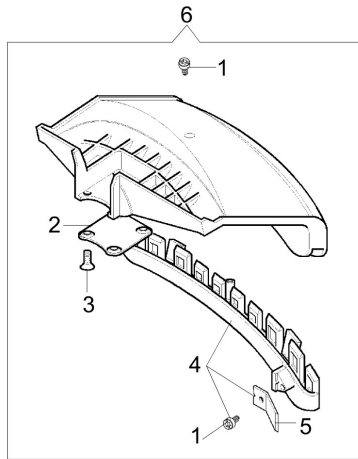

LOBEST Kft.
Kertigépek és alkatrészek

WWW.LOBEST.HU

Illustration Accessories

Ref.Nu	Qty	Part number	Description	Validity from	Validity till	Notes	Bulletin
1	2	3960040R	Screw				
2	1	4174278R	Plate				
3	4	3802004DR	Screw				
4	1	61380126	Skirt w/blade				
5	1	4174275R	Blade				
6	1	61380125	Guard kit				
7	1	4191240	Tool kit				
8	1	61400192	Labels kit				
9	1	4095665BR	3-tooth blade				
10	1	63070003AR	Harness				
11	1	3065001	Hook