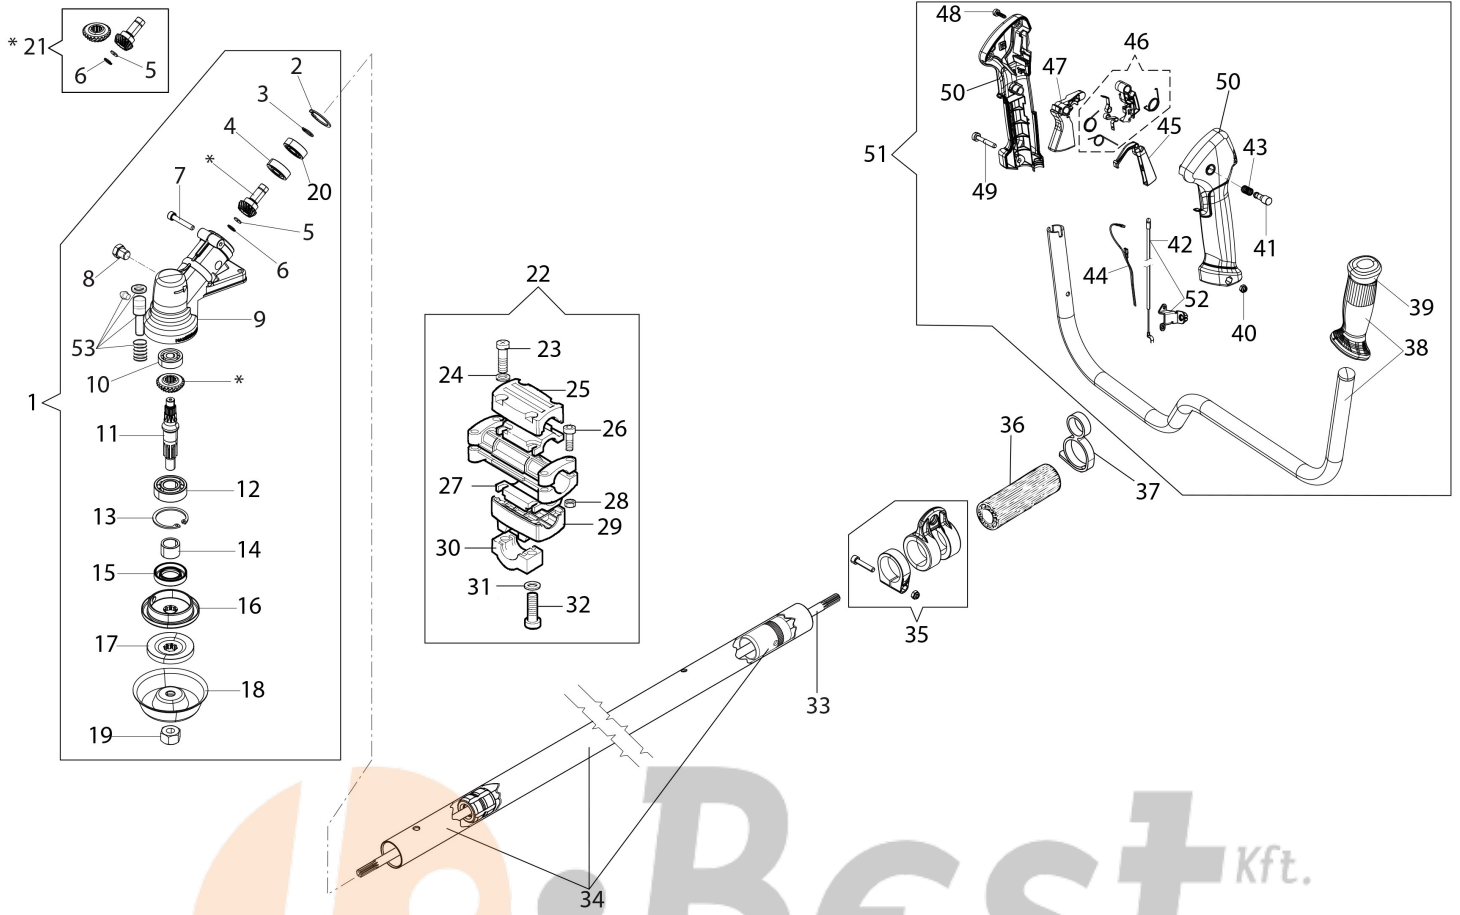

LOBEST Kft.
Kertigépek és alkatrészek

WWW.LOBEST.HU

Illustration Transmission

Ref.Nu	Qty	Part number	Description	Validity from	Validity till	Notes	Bulletin
1	1	61112072BR	Bevel gear Ø32				
2	1	3024012R	Snap ring				
3	1	3024012R	Snap ring				
4	1	3034019R	Bearing				
5	1	4138311A	Ring				
6	1	3025009	Ring				
7	1	3801016R	Screw				
8	1	61040071R	Cap				
9	1	-	Not available for this product				
10	1	3034218R	Bearing				
11	1	61110072R	Shaft				
12	1	3034012R	Bearing				
13	1	3025022R	Snap ring				
14	1	4138668	Spacer				
15	1	3050023R	Seal ring				
16	1	4191247R	Hub				
17	1	4179088R	Flange				
18	1	61110074AR	Guard				
19	1	61110075R	Nut				
20	1	3035023R	Bearing				
21	1	61112058	Bevel gear set				
22	1	61112166R	Complete clamp				
23	4	3801017R	Screw				
24	4	3819006R	Washer				
25	1	61110249R	Cover				
26	4	3801015R	Screw				
27	2	4098800BR	Insert				
28	4	3914003R	Nut				
29	1	61110250R	Hub				
30	1	61110251R	Clamp				
31	2	3819010R	Washer				
32	2	3801026R	Screw				
33	1	4098116R	Drive shaft				
34	1	61400206AR	Tube Ø32				
35	1	4174108R	Band				
36	1	4095033AR	Knob				
37	1	61170132R	Grommet				
38	1	61110205R	Handle and knob				
39	1	61040140R	Knob				
40	1	3914003R	Nut				
41	1	56550185R	Button				
42	1	61400301BR	Throttle cable				
43	1	4100098BR	Spring				
44	1	61400306R	Cable			Con tubo corrugato; With corrugated tube	

Illustration Transmission

Ref.Nu	Qty	Part number	Description	Validity from	Validity till	Notes	Bulletin
45	1	61370114R	Lever				
46	1	61370294	Lever group				
47	1	61380064R	Throttle lever				
48	5	3893016AR	Screw				
49	1	3891054R	Screw				
50	1	61380097	Pair of handles				
51	1	61400188A	Handle kit				
52	1	61400310B	Throttle kit				
53	1	4174338A	Pin set				