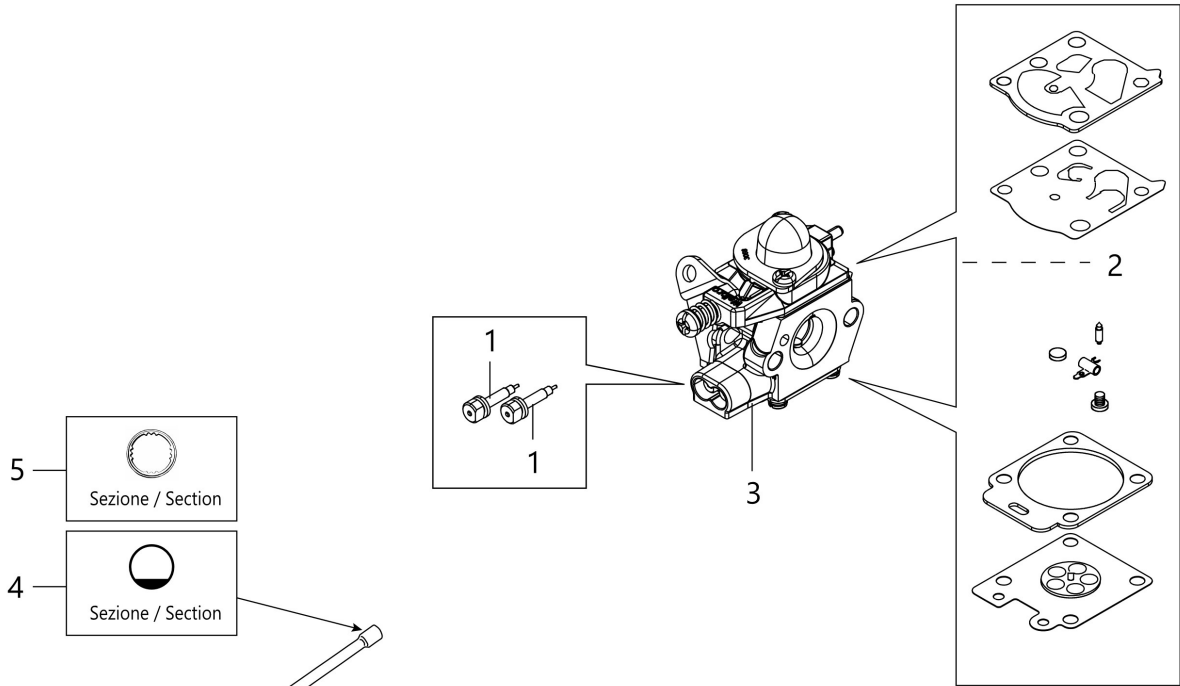

WWW.LOBEST.HU

Illustration Carburetor WT-1199

Ref.Nu	Qty	Part number	Description	Validity from	Validity till	Notes	Bulletin
1	1	2318643R	Adjust. screw MAX				
2	1	2318671	Repair kit				
3	1	2318662BR	Carburetor				
4	1	3052036R	Special screwdriver "D-style" type				
5	1	2304001R	Special screwdriver KNURL-STYLE				EI02-02_22