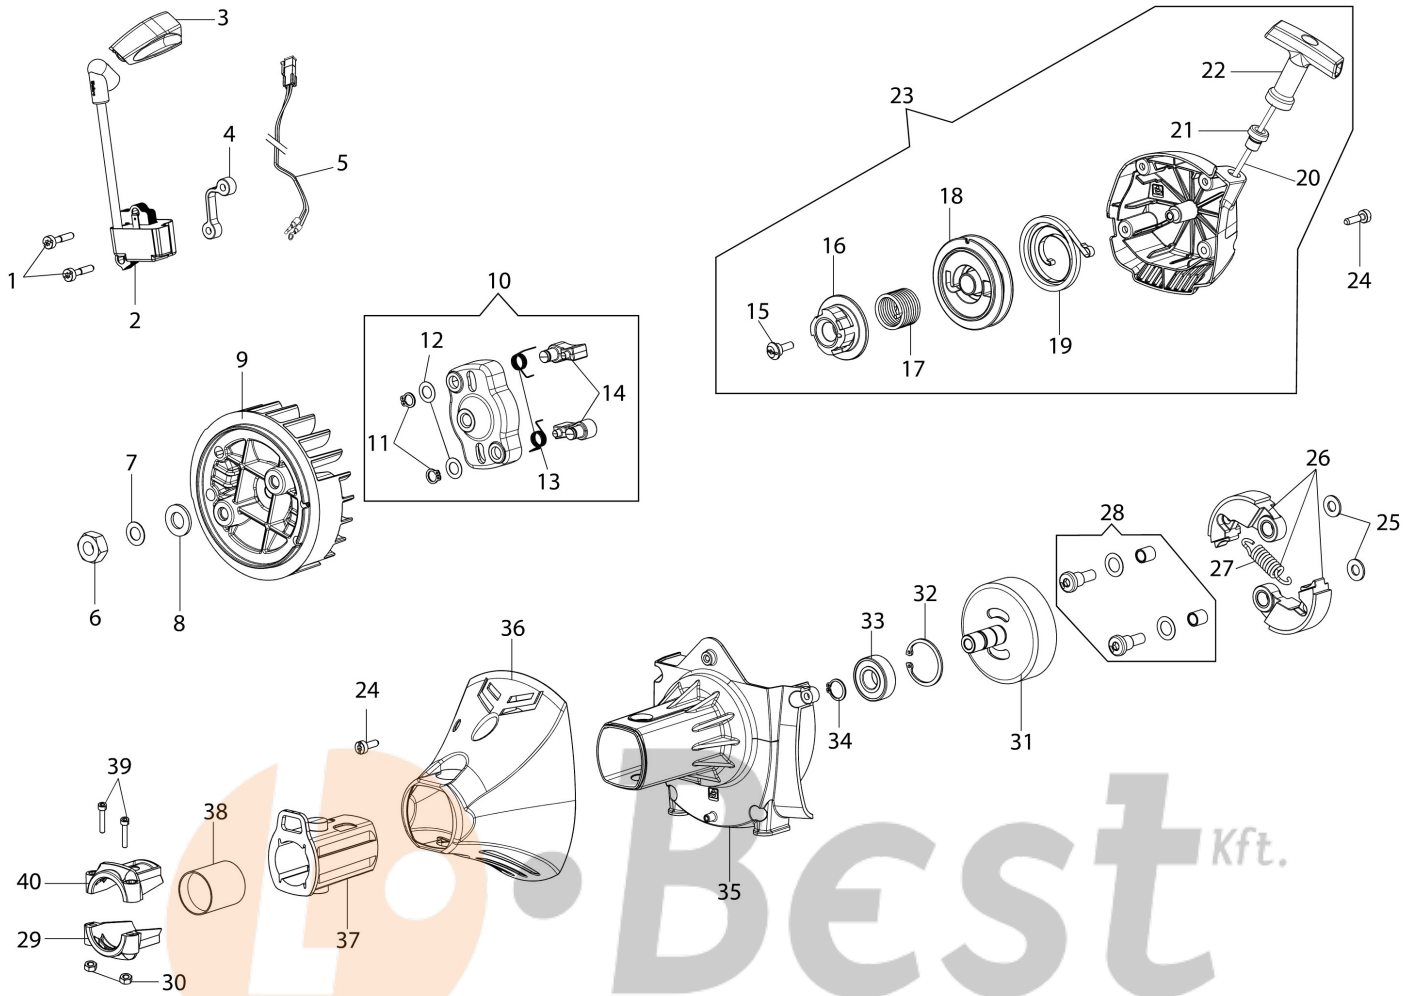

Illustration Ignition system

LOBEST Kft.
Kertigépek és alkatrészek

WWW.LOBEST.HU

Illustration Ignition system

Ref.Nu	Qty	Part number	Description	Validity from	Validity till	Notes	Bulletin
1	2	3891053R	Screw				
2	1	2501007R	Ignition coil				
3	1	61400070R	Spark plug cap				
4	1	61400040R	Spacer				
5	1	61250282AR	Cable				
6	1	004000142R	Nut				
7	1	3833080R	Washer				
8	1	3916009R	Washer				
9	1	61400087R	Flywheel				
10	1	61402007R	Clutch driver				
11	2	3024007R	Ring				
12	2	3064010R	Washer				
13	2	61400024R	Spring				
14	2	61400023R	Pawl				
15	1	61350342R	Screw	SN 2848030041			BT3-142-07/18
15	1	3893063R	Screw		SN 2848030040		BT3-142-07/18
16	1	61400212R	Sprocket				
17	1	61400021R	Spring				
18	1	61400020R	Starter pulley				
19	1	004000132R	Spring				
20	1	4098073R	Starter rope				
21	1	072700089R	Bushing				
22	1	61200015R	Starter handle				
23	1	61402091R	Starter assy	SN 2848030041			BT3-142-07/18
24	4	3891048R	Screw				
25	2	3818011AR	Washer				
26	1	4191153BR	Clutch				
27	1	4191028R	Spring				
28	1	61420020	Fitment system				
29	1	61040017R	Adaptor				
30	2	3914003R	Nut				
31	1	61250105R	Clutch drum				
32	1	3025022R	Snap ring				
33	1	3035042R	Bearing				
34	1	3024015R	Ring				
35	1	61400055AR	Starter case				
36	1	61400057AR	Guard				
37	1	61040010R	Sleeve				
38	1	61400135R	Bushing				
39	2	3801016R	Screw				
40	1	61040017R	Adaptor