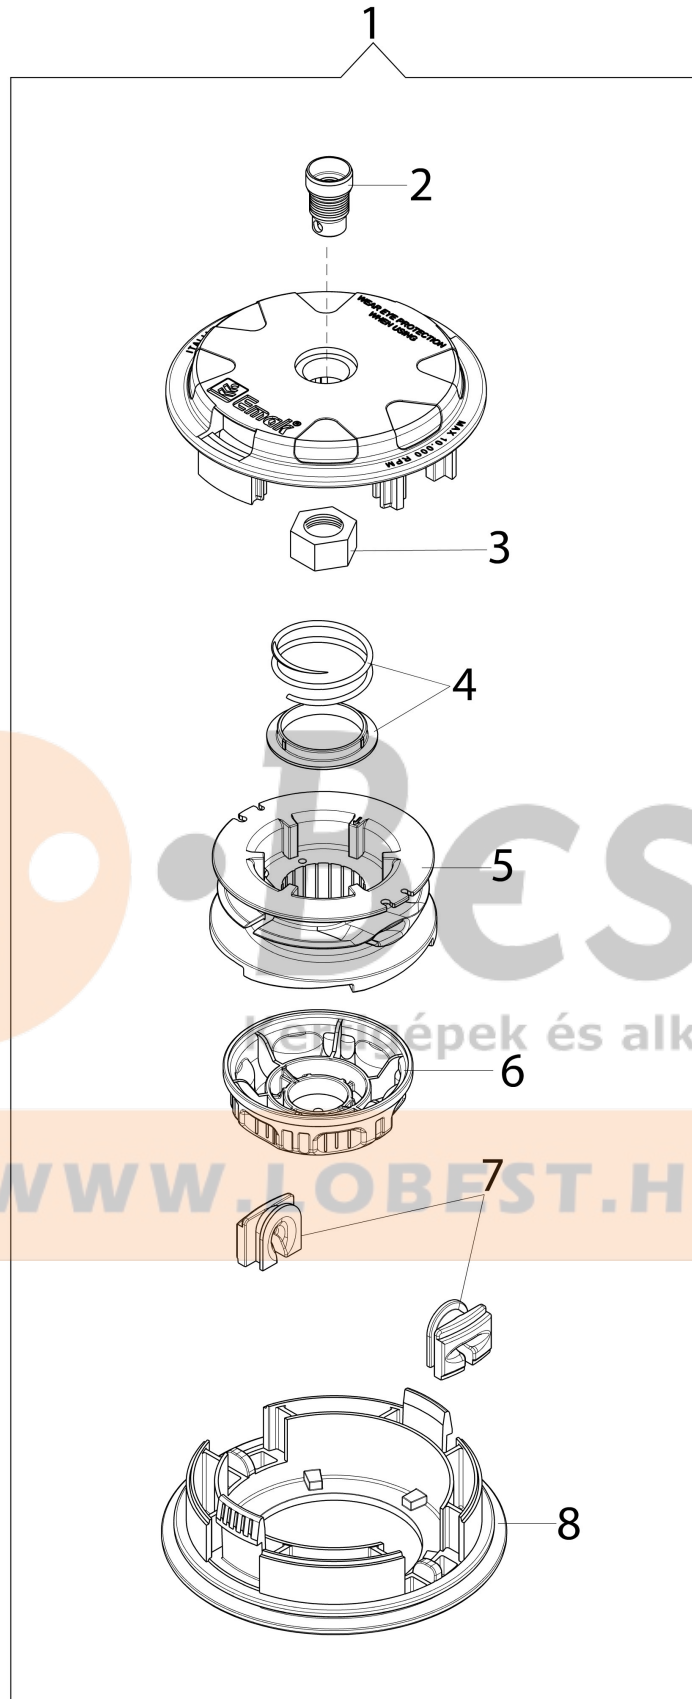

Illustration Transmission

Ref.Nu	Qty	Part number	Description	Validity from	Validity till	Notes	Bulletin
45	1	61370114R	Lever				
46	1	61370294	Lever group				
47	1	61380064R	Throttle lever				
48	5	3893016AR	Screw				
49	1	3891054R	Screw				
50	1	61380097	Pair of handles				
51	1	61400188A	Handle kit				
52	1	61400310B	Throttle kit				
53	1	4174338A	Pin set				

WWW.LOBEST.HU

Illustration Illustrated parts list (Head "Load and Go" Ø130)

Ref.Nu	Qty	Part number	Description	Validity from	Validity till	Notes	Bulletin
1	1	63129015	Head Load&Go			ExtraLife	
1	1	63129008	Head Load&Go			Easy&LongLife	
2	1	63120041R	Insert				
3	1	63120040R	Nut				
4	1	63120031R	Kit spring				
5	1	63120020AR	Ignition coil				
6	1	63120030AR	Knob			ExtraLife	
6	1	63120007AR	Knob			Easy&LongLife	
7	2	63120001R	Bushing				
8	1	63120005R	Cover				