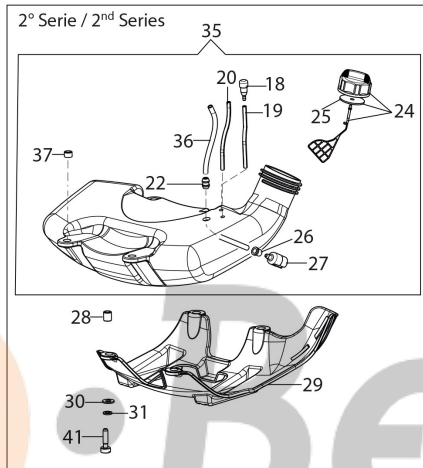

Illustration Tank and air filter

LOBEST Kft.
Kertigépek és alkatrészek

WWW.LOBEST.HU

Illustration Tank and air filter

Ref.Nu	Qty	Part number	Description	Validity from	Validity till	Notes	Bulletin
1	1	61400007R	Gasket				
2	1	61400191	Insulator				
3	4	3891048R	Screw				
4	1	61400027R	Gasket				
5	1	2318662BR	Carburetor				
6	1	61400056AR	Gasket				
7		3960017AR	Screw				
7	3	3960087AR	Screw				
8	1	61400123BR	Starter lever				
9	2	3960145R	Screw				
10	1	61400342A	Air filter support set		Maggio 2020 / May 2020		BT3-146-05/20,
10	1	61400342A	Air filter support set	Giugno 2020 / June			BT3-155-01/23, BT3-146-05/20,
11	1	61400229R	Air filter				
12	2	3916005R	Washer				
13	2	3833073R	Washer				
14	2	3891063R	Screw				
15	1	61400261A	Air filter cover + air filter				
16	1	61330040AR	Screw				
17	1	61400343	Complete tank		Agosto 2020 / August 2020		BT3-147-09/20
18	1	61070011AR	Breather valve				
19	1	61380111R	Breather fuel pipe				
20	1	61380112R	Tube				
21	1	3073021AR	Tube		Agosto 2020 / August 2020		BT3-147-09/20
22	1	4161211R	Bush				
23	1	61400183	Gasket set				
24	1	61070079AR	Tank cap				
25	1	61070006R	Gasket				
26	1	61110162BR	Bushing				
27	1	61400322R	Fuel filter				
28	1	61070015R	Spacer				
29	1	61400077R	Support				
30	4	3918010R	Washer				
31	4	3819006R	Washer				
34	1	61400346	Diode Kit	Giugno 2020 / June			BT3-146-05/20
35	1	61400343	Complete tank	Settembre 2020 / September 2020			BT3-147-09/20
36	1	3073021AR	Tube	Settembre 2020 / September 2020			BT3-147-09/20
37	4	61400321R	Spacer	Settembre 2020 / September 2020			BT3-147-09/20
38	4	3891048R	Screw		Agosto 2020 / August 2020		BT3-147-09/20
41	4	3891057R	Screw	Settembre 2020 / September 2020			BT3-147-09/20