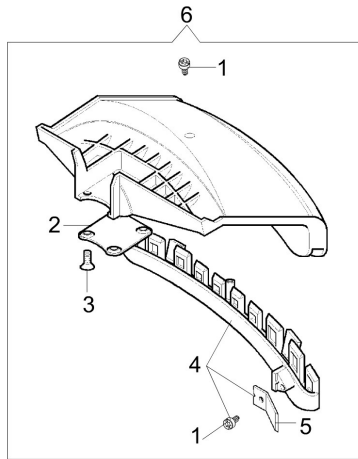

WWW.LOBEST.HU

Illustration Accessories

Ref.Nu	Qty	Part number	Description	Validity from	Validity till	Notes	Bulletin
1	2	3960040R	Screw				
2	1	4174278R	Plate				
3	4	3802004DR	Screw				
4	1	61380126	Skirt w/blade				
5	1	4174275R	Blade				
6	1	61380125	Guard kit				
7	1	4191240	Tool kit				
8	1	61400192	Labels kit				
9	1	4095665BR	3-tooth blade				
10	1	63070003AR	Harness				
11	1	3065001	Hook