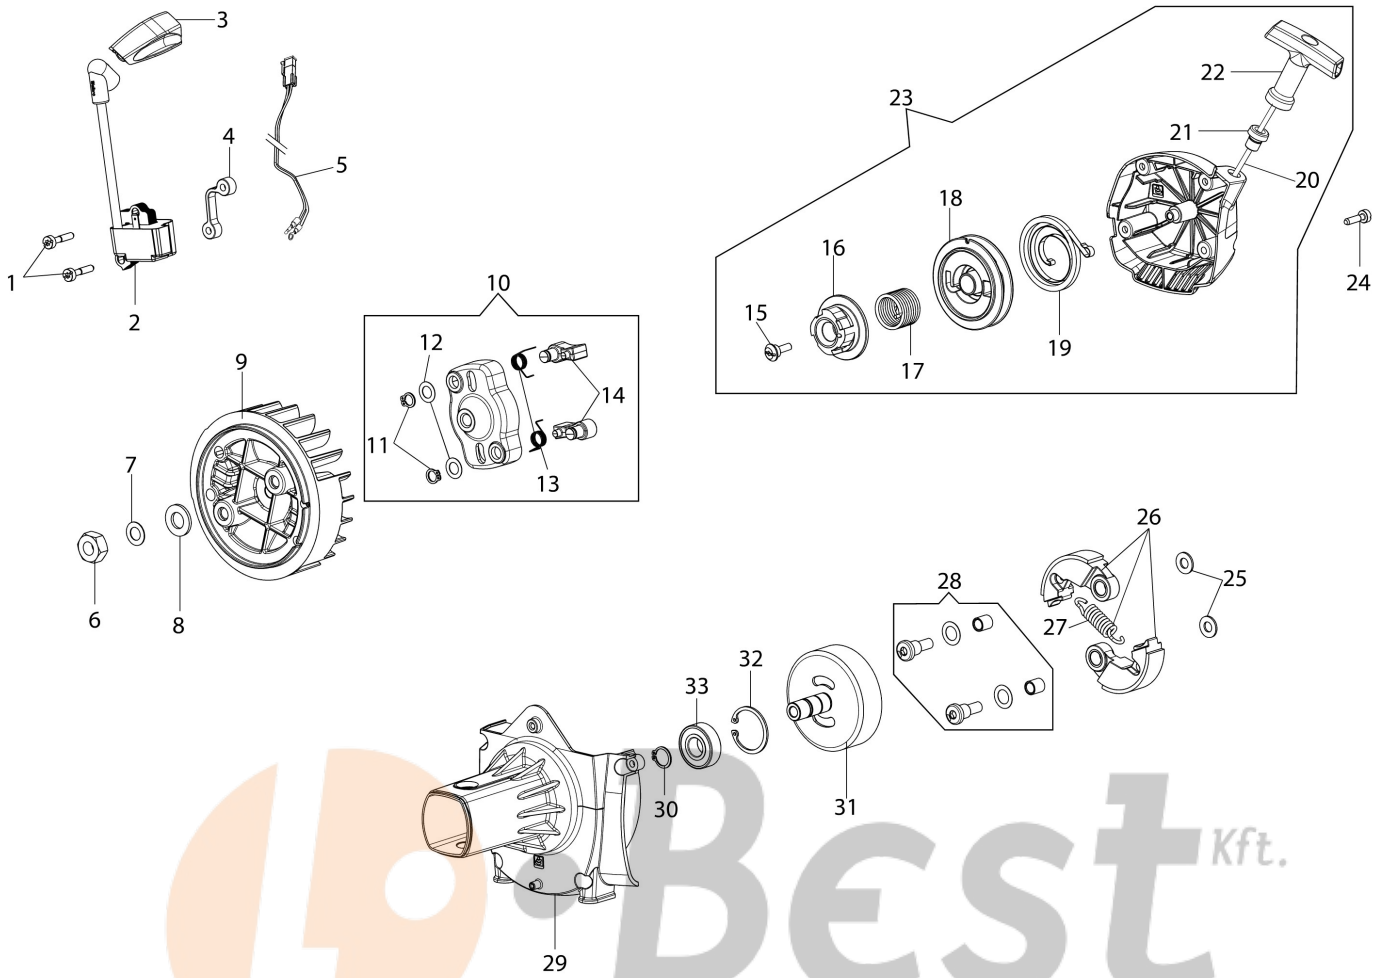

Illustration Starter Assy

LOBEST Kft.
Kertigépek és alkatrészek

WWW.LOBEST.HU

Illustration Starter assy

Ref.Nu	Qty	Part number	Description	Validity from	Validity till	Notes	Bulletin
1	2	3891053R	Screw				
2	1	2501007R	Ignition coil				
3	1	61400070R	Spark plug cap				
4	1	61400040R	Spacer				
5	1	61250282AR	Cable				
6	1	004000142R	Nut				
7	1	3833080R	Washer				
8	1	3916009R	Washer				
9	1	61400087R	Flywheel				
10	1	61402007R	Clutch driver				
11	2	3024007R	Ring				
12	2	3064010R	Washer				
13	2	61400024R	Spring				
14	2	61400023R	Pawl				
15	1	61350342R	Screw				
16	1	61400212R	Sprocket				
17	1	61400021R	Spring				
18	1	61400020R	Starter pulley				
19	1	004000132R	Spring				
20	1	4098073R	Starter rope				
21	1	072700089R	Bushing				
22	1	61200015R	Starter handle				
23	1	61402091R	Starter assy				
24	4	3891048R	Screw				
25	2	3818011AR	Washer				
26	1	4191153BR	Clutch				
27	1	4191028R	Spring				
28	1	61420020	Fitment system				
29	1	61400044AR	Starter case				
30	1	3024015R	Ring				
31	1	4191030R	Clutch drum				
32	1	3025022R	Snap ring				
33	1	3035042R	Bearing				

Best Kft.
Kertigépek és alkatrészek

WWW.LOBEST.HU