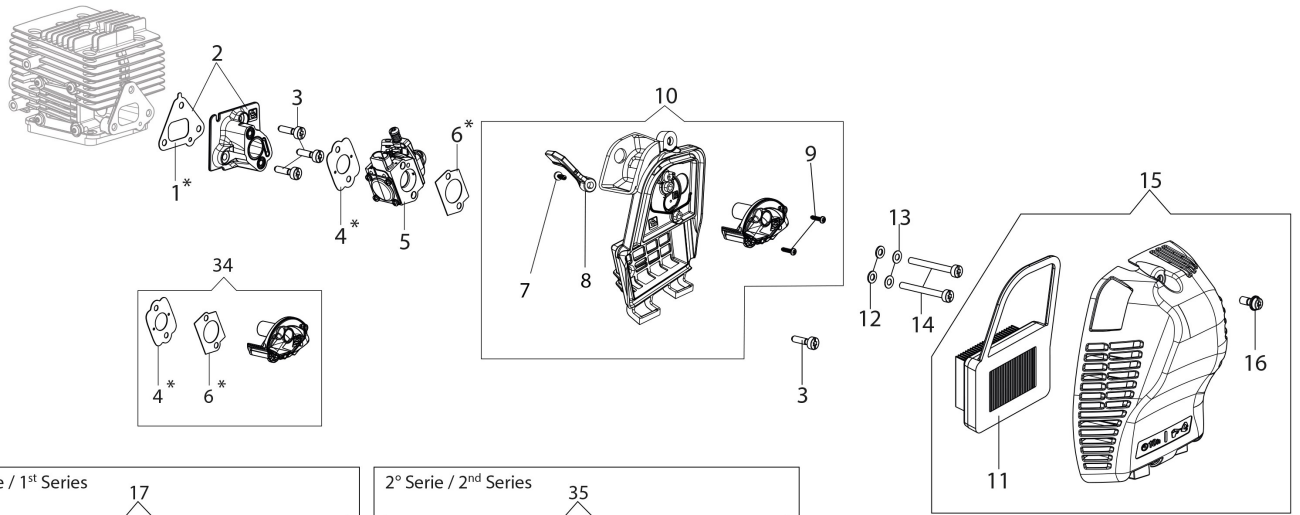

Illustration Tank and air filter

LOBEST Kft.
Kertigépek és alkatrészek

WWW.LOBEST.HU

Illustration Tank and air filter

Ref.Nu	Qty	Part number	Description	Validity from	Validity till	Notes	Bulletin
1	1	61400007R	Gasket				
2	1	61400191	Insulator				
3	4	3891048R	Screw				
4	1	61400027R	Gasket				
5	1	2318662BR	Carburetor				
6	1	61400056AR	Gasket				
7		3960017AR	Screw				
7	3	3960087AR	Screw				
8	1	61400123BR	Starter lever				
9	2	3960145R	Screw				
10	1	61400342A	Air filter support set		Maggio 2020 / May 2020		BT3-146-05/20,
10	1	61400342A	Air filter support set	Giugno 2020 / June			BT3-155-01/23, BT3-146-05/20,
11	1	61400229R	Air filter				
12	2	3916005R	Washer				
13	2	3833073R	Washer				
14	2	3891063R	Screw				
15	1	61400261A	Air filter cover + air filter				
16	1	61330040AR	Screw				
17	1	61400343	Complete tank		Agosto 2020 / August 2020		BT3-147-09/20
18	1	61070011AR	Breather valve				
19	1	61380111R	Breather fuel pipe				
20	1	61380112R	Tube				
21	1	3073021AR	Tube		Agosto 2020 / August 2020		BT3-147-09/20
22	1	4161211R	Bush				
23	1	61400183	Gasket set				
24	1	61070079AR	Tank cap				
25	1	61070006R	Gasket				
26	1	61110162BR	Bushing				
27	1	61400322R	Fuel filter				
28	1	61070015R	Spacer				
29	1	61400077R	Support				
30	4	3918010R	Washer				
31	4	3819006R	Washer				
34	1	61400346	Diode Kit	Giugno 2020 / June			BT3-146-05/20
35	1	61400343	Complete tank	Settembre 2020 / September 2020			BT3-147-09/20
36	1	3073021AR	Tube	Settembre 2020 / September 2020			BT3-147-09/20
37	4	61400321R	Spacer	Settembre 2020 / September 2020			BT3-147-09/20
38	4	3891048R	Screw		Agosto 2020 / August 2020		BT3-147-09/20
41	4	3891057R	Screw	Settembre 2020 / September 2020			BT3-147-09/20