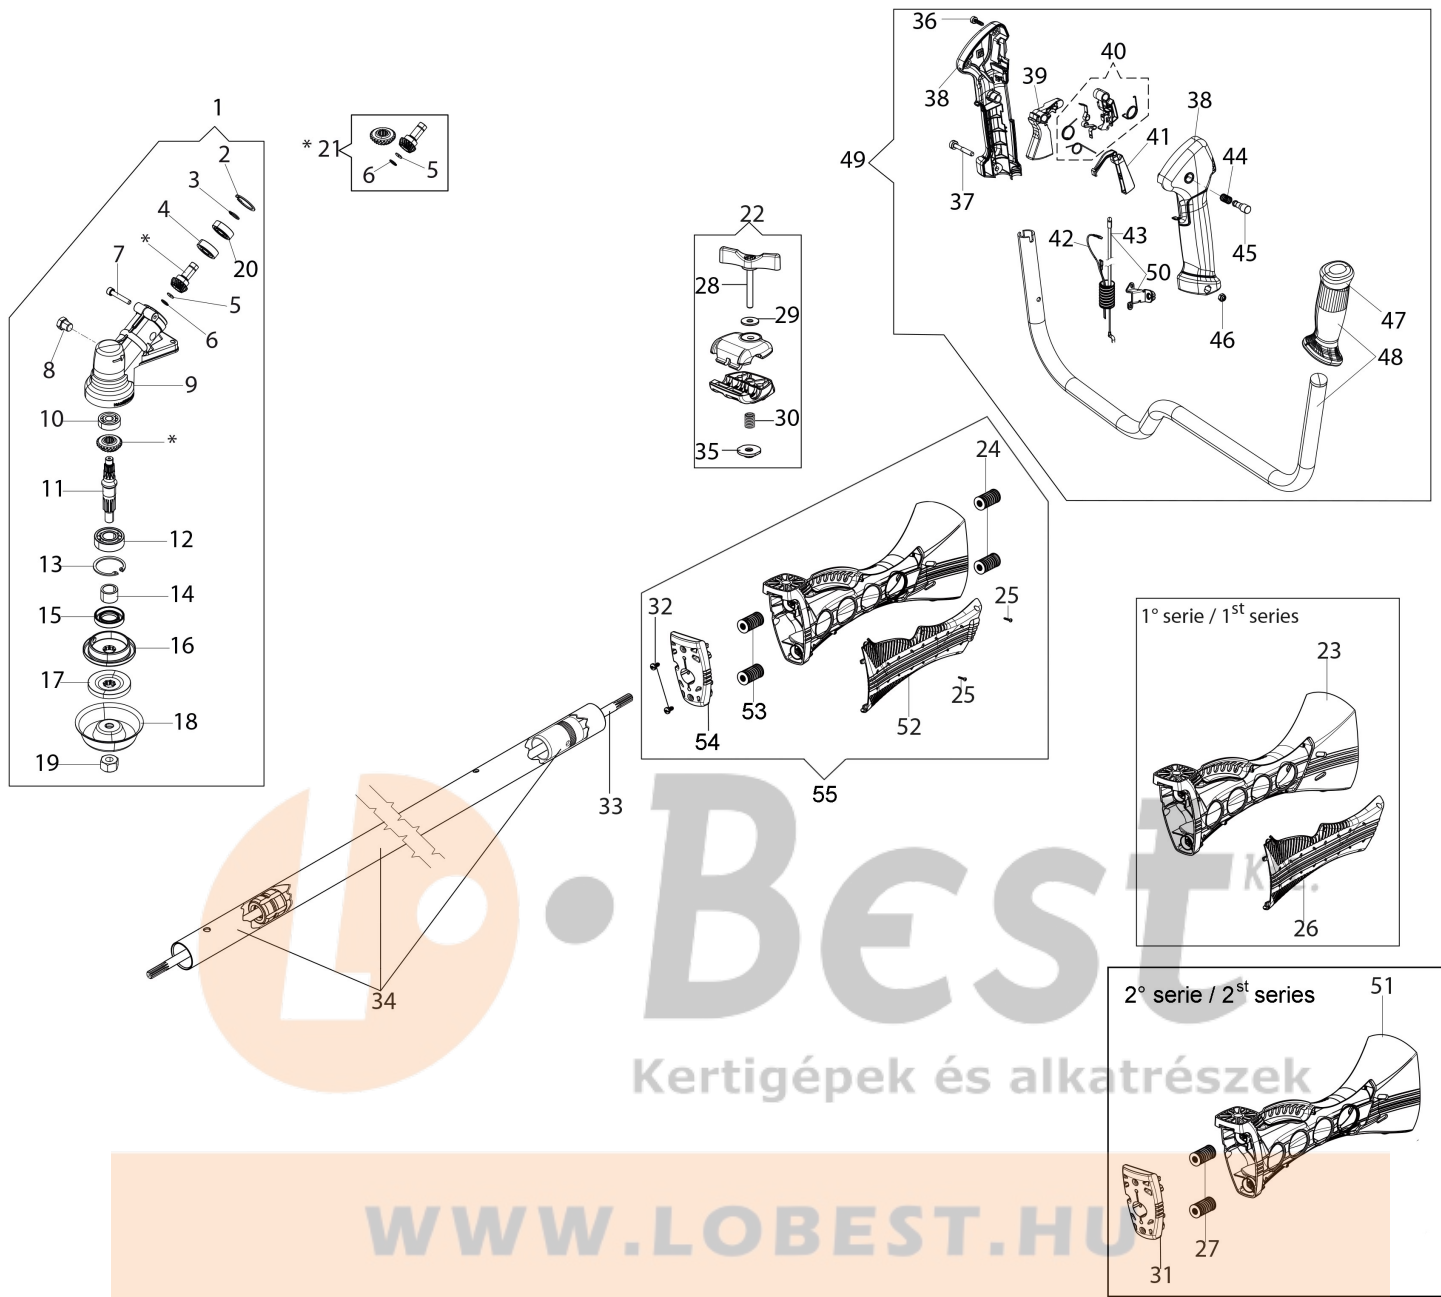

Illustration Transmission

Ref.Nu	Qty	Part number	Description	Validity from	Validity till	Notes	Bulletin
1	1	61112072BR	Bevel gear Ø32				
2	1	3024012R	Snap ring				
3	1	3024012R	Snap ring				
4	1	3034019R	Bearing				
5	1	4138311A	Ring				
6	1	3025009	Ring				
7	1	3801016R	Screw				
8	1	61040071R	Cap				
9	1	-	Not available for this product				
10	1	3034218R	Bearing				
11	1	61110072R	Shaft				
12	1	3034012R	Bearing				
13	1	3025022R	Snap ring				
14	1	4138668	Spacer				
15	1	3050023R	Seal ring				
16	1	4191247R	Hub				
17	1	4179088R	Flange				
18	1	61110074AR	Guard				
19	1	61110075R	Nut				
20	1	3035023R	Bearing				
21	1	61112058	Bevel gear set				
22	1	61400190	Hub with sheet				
23	1	61400394	Support	2862160001			BT3-153-05/22
24	2	61040033R	Buffer				
25	5	3960018R	Screw				
26	1	61400248R	Guard	2869140001			BT3-149-12/20
27	2	61350205	Spring	2862160001			BT3-153-05/22
28	1	61042030R	Knob				
29	1	3918013R	Washer				
30	1	61040044R	Spring				
31	1	61402049R	Support	2862160001			BT3-153-05/22
32	2	3960099R	Screw				
33	1	4098116R	Drive shaft				
34	1	61400206AR	Tube Ø32				
35	1	61040043R	Washer				
36	3	3893016AR	Screw				
37	1	3891054R	Screw				
38	1	61380097	Pair of handles				
39	1	61380064R	Throttle lever				
40	1	61370294	Lever group				
41	1	61370114R	Lever				
42	1	61400306R	Cable				
43	1	61400301BR	Throttle cable			Per modelli fino a S/N 286019000 abbinare al cod.61350075CR (ref.23) /	
44	1	4100098BR	Spring			For model until S/N 286019000 to be matched	