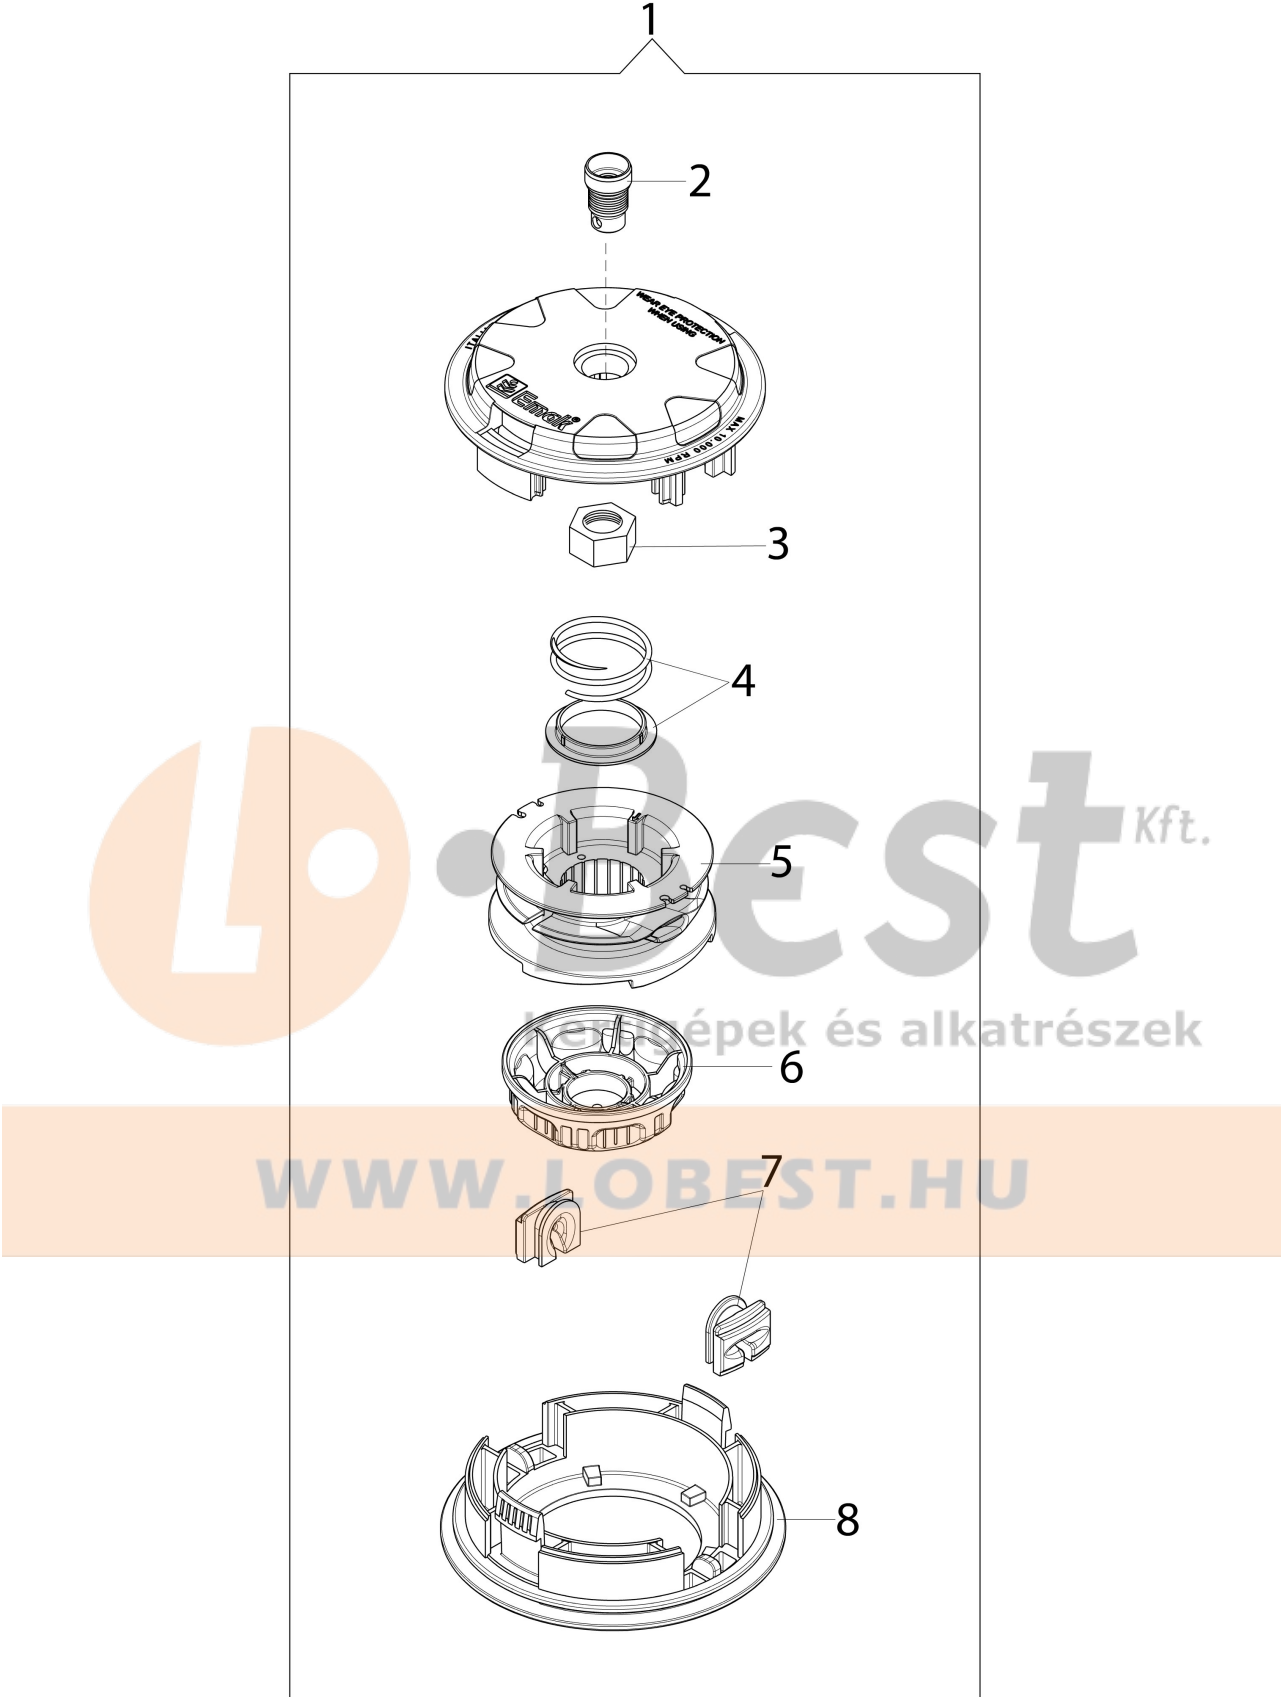

Illustration Transmission

Ref.Nu	Qty	Part number	Description	Validity from	Validity till	Notes	Bulletin
1	1	61112072BR	Bevel gear Ø32				
2	1	3024012R	Snap ring				
3	1	3024012R	Snap ring				
4	1	3034019R	Bearing				
5	1	4138311A	Ring				
6	1	3025009	Ring				
7	1	3801016R	Screw				
8	1	61040071R	Cap				
9	1	-	Not available for this product				
10	1	3034218R	Bearing				
11	1	61110072R	Shaft				
12	1	3034012R	Bearing				
13	1	3025022R	Snap ring				
14	1	4138668	Spacer				
15	1	3050023R	Seal ring				
16	1	4191247R	Hub				
17	1	4179088R	Flange				
18	1	61110074AR	Guard				
19	1	61110075R	Nut				
20	1	3035023R	Bearing				
21	1	61112058	Bevel gear set				
22	1	61400190	Hub with sheet				
23	1	61400394	Support	2862160001			BT3-153-05/22
24	2	61040033R	Buffer				
25	5	3960018R	Screw				
26	1	61400248R	Guard	2869140001			BT3-149-12/20
27	2	61350205	Spring	2862160001			BT3-153-05/22
28	1	61042030R	Knob				
29	1	3918013R	Washer				
30	1	61040044R	Spring				
31	1	61402049R	Support	2862160001			BT3-153-05/22
32	2	3960099R	Screw				
33	1	4098116R	Drive shaft				
34	1	61400206AR	Tube Ø32				
35	1	61040043R	Washer				
36	3	3893016AR	Screw				
37	1	3891054R	Screw				
38	1	61380097	Pair of handles				
39	1	61380064R	Throttle lever				
40	1	61370294	Lever group				
41	1	61370114R	Lever				
42	1	61400306R	Cable				
43	1	61400301BR	Throttle cable			Per modelli fino a S/N 286019000 abbinare al cod.61350075CR (ref.23) /	
44	1	4100098BR	Spring			For model until S/N 286019000 to be matched	

WWW.LOBEST.HU

Illustration Illustrated parts list (Head "Load and Go" Ø130)

Ref.Nu	Qty	Part number	Description	Validity from	Validity till	Notes	Bulletin
1	1	63129015	Head Load&Go			ExtraLife	
1	1	63129008	Head Load&Go			Easy&LongLife	
2	1	63120041R	Insert				
3	1	63120040R	Nut				
4	1	63120031R	Kit spring				
5	1	63120020AR	Ignition coil				
6	1	63120030AR	Knob			ExtraLife	
6	1	63120007AR	Knob			Easy&LongLife	
7	2	63120001R	Bushing				
8	1	63120005R	Cover				