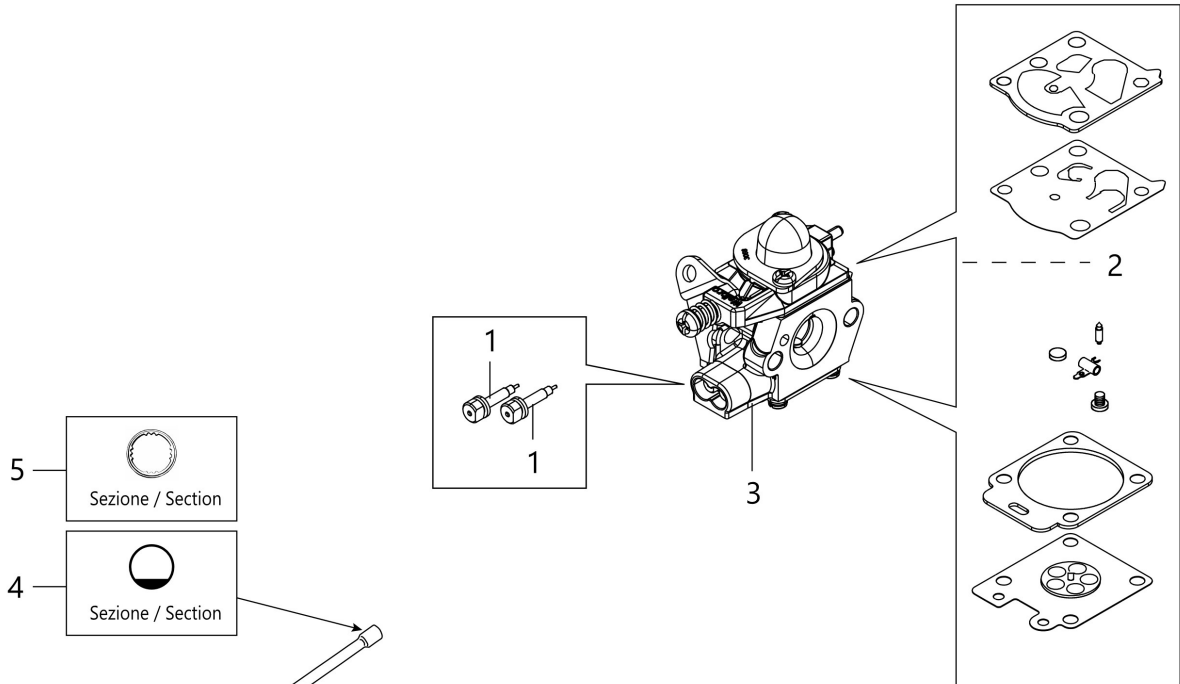

WWW.LOBEST.HU

Illustration Carburetor WT-1199

Ref.Nu	Qty	Part number	Description	Validity from	Validity till	Notes	Bulletin
1	1	2318643R	Adjust. screw MAX				
2	1	2318671	Repair kit				
3	1	2318662BR	Carburetor				
4	1	3052036R	Special screwdriver "D-style" type				
5	1	2304001R	Special screwdriver KNURL-STYLE				EI02-02_22