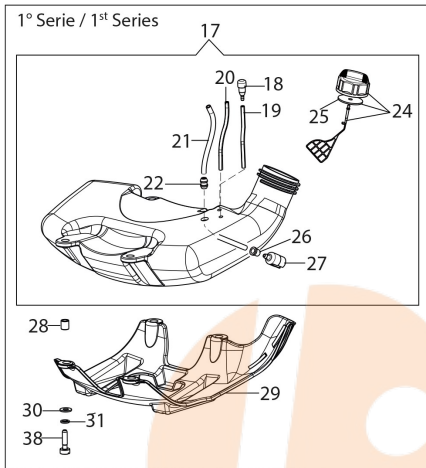

Illustration Tank and air filter

LOBEST Kft.
Kertigépek és alkatrészek

WWW.LOBEST.HU

Illustration Tank and air filter

Ref.Nu	Qty	Part number	Description	Validity from	Validity till	Notes	Bulletin
1	1	61400007R	Gasket				
2	1	61400191	Insulator				
3	4	3891048R	Screw				
4	1	61400027R	Gasket				
5	1	2318662BR	Carburetor				
6	1	61400056AR	Gasket				
7		3960017AR	Screw				
7	3	3960087AR	Screw				
8	1	61400123BR	Starter lever				
9	2	3960145R	Screw				
10	1	61400342A	Air filter support set		Maggio 2020 / May 2020		BT3-146-05/20,
10	1	61400342A	Air filter support set	Giugno 2020 / June			BT3-155-01/23, BT3-146-05/20,
11	1	61400229R	Air filter				
12	2	3916005R	Washer				
13	2	3833073R	Washer				
14	2	3891063R	Screw				
15	1	61400261A	Air filter cover + air filter				
16	1	61330040AR	Screw				
17	1	61400343	Complete tank		Agosto 2020 / August 2020		BT3-147-09/20
18	1	61070011AR	Breather valve				
19	1	61380111R	Breather fuel pipe				
20	1	61380112R	Tube				
21	1	3073021AR	Tube		Agosto 2020 / August 2020		BT3-147-09/20
22	1	4161211R	Bush				
23	1	61400183	Gasket set				
24	1	61070079AR	Tank cap				
25	1	61070006R	Gasket				
26	1	61110162BR	Bushing				
27	1	61400322R	Fuel filter				
28	1	61070015R	Spacer				
29	1	61400077R	Support				
30	4	3918010R	Washer				
31	4	3819006R	Washer				
34	1	61400346	Diode Kit	Giugno 2020 / June			BT3-146-05/20
35	1	61400343	Complete tank	Settembre 2020 / September 2020			BT3-147-09/20
36	1	3073021AR	Tube	Settembre 2020 / September 2020			BT3-147-09/20
37	4	61400321R	Spacer	Settembre 2020 / September 2020			BT3-147-09/20
38	4	3891048R	Screw		Agosto 2020 / August 2020		BT3-147-09/20
41	4	3891057R	Screw	Settembre 2020 / September 2020			BT3-147-09/20