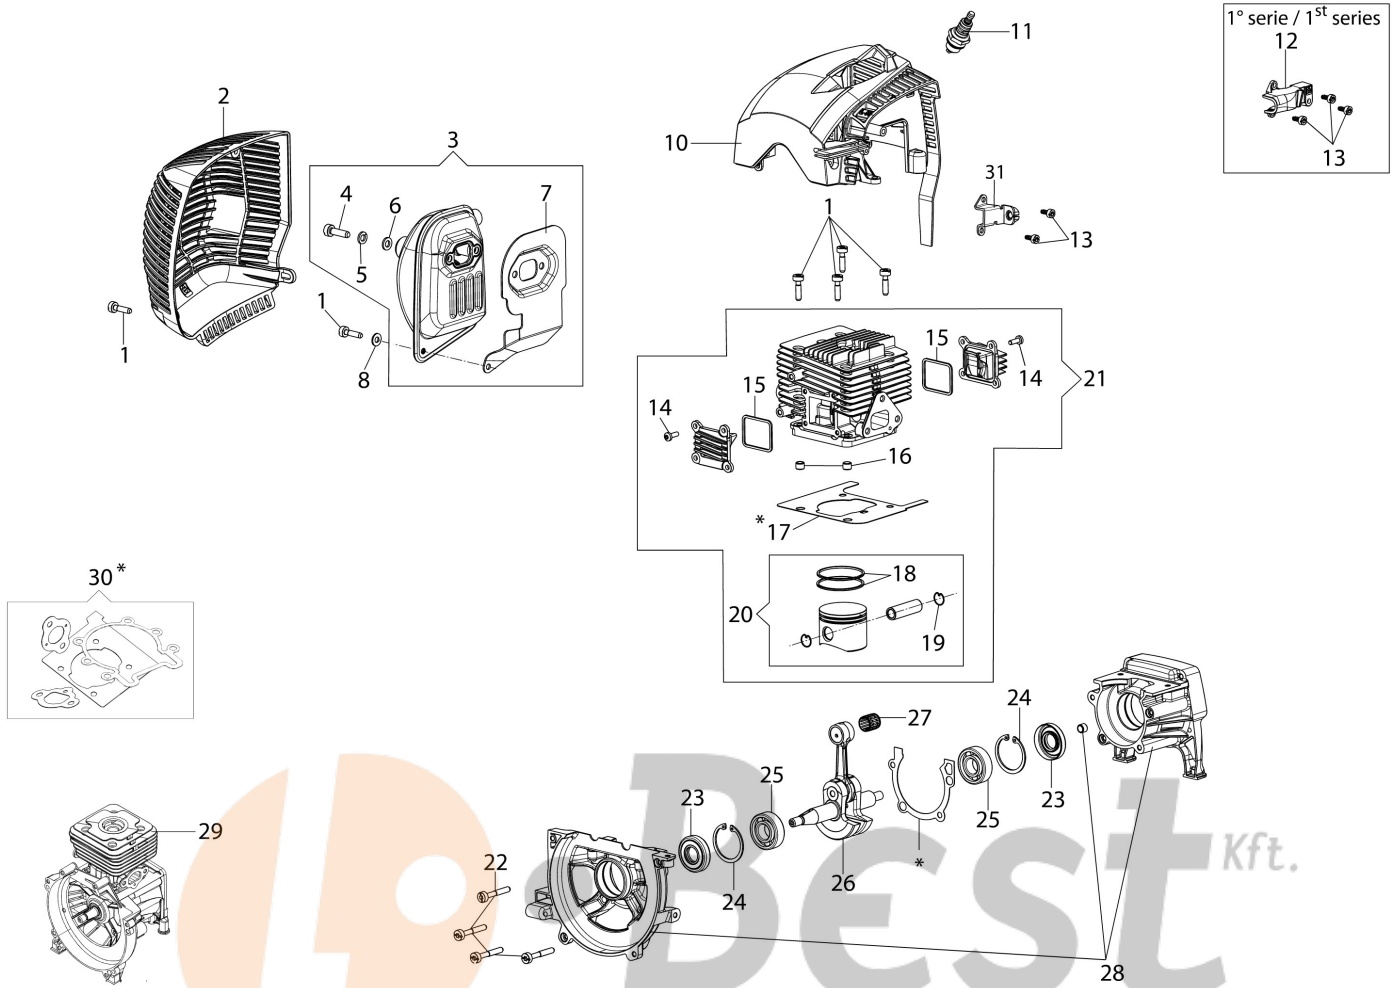

Illustrated parts list (Head "Load and Go" Ø130)

WWW.LOBEST.HU

LOBEST Kft.
Kertigépek és alkatrészek

WWW.LOBEST.HU

Illustration Engine

Ref.Nu	Qty	Part number	Description	Validity from	Validity till	Notes	Bulletin
1	7	3891048R	Screw				
2	1	61400033AR	Muffler cover				
3	1	61402053BR	Muffler assy				
4	2	3891086R	Screw				
5	2	3819010R	Washer				
6	2	3916006R	Washer				
7	1	61400038BR	Deflector				
8	1	3819006R	Washer				
10	1	61400139R	Cylinder cover				
11	1	3055118R	Spark plug				
12	1	61400072R	Cover				
13	2	3893016AR	Screw			da 01/07/2019 / since	
13	3	3893016AR	Screw			fino a 30/06/2019 / until	
14	8	3991009R	Screw			30/06/2019	
15	1	61400005R	Gasket				
16	6	4138242R	Bushing				
17	1	61400016R	Gasket				
18	2	50080013R	Piston ring				
19	1	006000012R	Piston pin				
20	1	61400182	Piston assy				
21	1	61400181	Complete cylinder Ø45				
22	4	3891054R	Screw				
23	2	3050001R	Seal ring				
24	2	3025022R	Snap ring				
25	2	3034012R	Bearing				
26	1	61400039R	Crankshaft				
27	1	026400017R	Bearing				
28	1	61400010AR	Crankcase assy				
29	1	61400194R	Short block				
30	1	61400183	Gasket set				
31	1	61400296R	Cover				