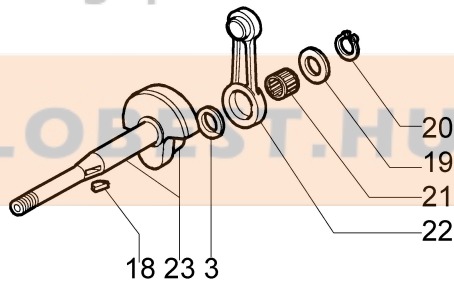

Head Load&Go + Insert (male)

WWW.LOBEST.HU

Illustration Engine

Ref.Nu	Qty	Part number	Description	Validity from	Validity till	Notes	Bulletin
1	2	3960067AR	Screw				
2	1	61030049AR	Short block				
3	1	4098683R	Washer				
4	1	61030182R	Plug				
5	4	3819006R	Washer				
6	4	3801015R	Screw				
7	1	61010001R	Cover				
8	2	3916005R	Washer				
9	1	61030042R	Muffler cover				
10	2	3806028	Screw				
11	1	4095211R	Plate				
12	1	61030067AR	Gasket				
13	1	072700048R	Piston ring Ø34				
14	2	3801010R	Screw				
15	2	4160025R	Ring				
16	1	4161030CR	Piston assy Ø34				
17	1	3055118R	Spark plug				
18	1	4098232R	Key				
19	1	3064005AR	Washer				
20	1	3024010R	Snap ring				
21	1	3037026R	Thrust bearing				
22	1	4161599AR	Connecting rod				
23	1	61030174R	Crankshaft				
24	1	61032083	Complete muffler				
25	1	3034003R	Bearing				
26	2	3025019R	Ring				
27	1	3035023R	Bearing				
28	1	4160124R	Washer				
29	1	3050030R	Seal ring				
31	1	61030105R	Deflector				
32	2	012000028	Screw				