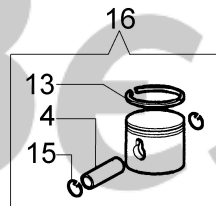

Head Load&Go + Insert (male)

WWW.LOBEST.HU

Illustration Engine

Ref.Nu	Qty	Part number	Description	Validity from	Validity till	Notes	Bulletin
1	2	3960067AR	Screw				
2	1	61030049AR	Short block				
3	1	4098683R	Washer				
4	1	61030182R	Plug				
5	4	3819006R	Washer				
6	4	3801015R	Screw				
7	1	61010001R	Cover				
8	2	3916005R	Washer				
9	1	61030042R	Muffler cover				
10	2	3806028	Screw				
11	1	4095211R	Plate				
12	1	61030067AR	Gasket				
13	1	072700048R	Piston ring Ø34				
14	2	3801010R	Screw				
15	2	4160025R	Ring				
16	1	4161030CR	Piston assy Ø34				
17	1	3055118R	Spark plug				
18	1	4098232R	Key				
19	1	3064005AR	Washer				
20	1	3024010R	Snap ring				
21	1	3037026R	Thrust bearing				
22	1	4161599AR	Connecting rod				
23	1	61030174R	Crankshaft				
24	1	61032083	Complete muffler				
25	1	3034003R	Bearing				
26	2	3025019R	Ring				
27	1	3035023R	Bearing				
28	1	4160124R	Washer				
29	1	3050030R	Seal ring				
31	1	61030105R	Deflector				
32	2	012000028	Screw				