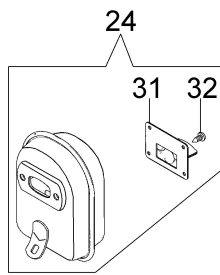

Head Load&Go + Insert (male)

WWW.LOBEST.HU

Illustration Engine

Ref.Nu	Qty	Part number	Description	Validity from	Validity till	Notes	Bulletin
1	2	3960067AR	Screw				
2	1	61030049AR	Short block				
3	1	4098683R	Washer				
4	1	61030182R	Plug				
5	4	3819006R	Washer				
6	4	3801015R	Screw				
7	1	61010001R	Cover				
8	2	3916005R	Washer				
9	1	61030042R	Muffler cover				
10	2	3806028	Screw				
11	1	4095211R	Plate				
12	1	61030067AR	Gasket				
13	1	072700048R	Piston ring Ø34				
14	2	3801010R	Screw				
15	2	4160025R	Ring				
16	1	4161030CR	Piston assy Ø34				
17	1	3055118R	Spark plug				
18	1	4098232R	Key				
19	1	3064005AR	Washer				
20	1	3024010R	Snap ring				
21	1	3037026R	Thrust bearing				
22	1	4161599AR	Connecting rod				
23	1	61030174R	Crankshaft				
24	1	61032083	Complete muffler				
25	1	3034003R	Bearing				
26	2	3025019R	Ring				
27	1	3035023R	Bearing				
28	1	4160124R	Washer				
29	1	3050030R	Seal ring				
31	1	61030105R	Deflector				
32	2	012000028	Screw				