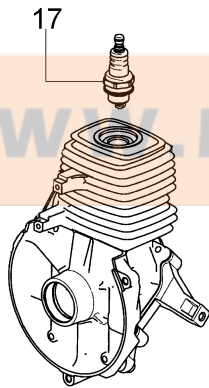

Head Load&Go + Insert (male)

WWW.LOBEST.HU

Illustration Engine

Ref.Nu	Qty	Part number	Description	Validity from	Validity till	Notes	Bulletin
1	2	3960067AR	Screw				
2	1	61030049AR	Short block				
3	1	4098683R	Washer				
4	1	61030182R	Plug				
5	4	3819006R	Washer				
6	4	3801015R	Screw				
7	1	61010001R	Cover				
8	2	3916005R	Washer				
9	1	61030042R	Muffler cover				
10	2	3806028	Screw				
11	1	4095211R	Plate				
12	1	61030067AR	Gasket				
13	1	072700048R	Piston ring Ø34				
14	2	3801010R	Screw				
15	2	4160025R	Ring				
16	1	4161030CR	Piston assy Ø34				
17	1	3055118R	Spark plug				
18	1	4098232R	Key				
19	1	3064005AR	Washer				
20	1	3024010R	Snap ring				
21	1	3037026R	Thrust bearing				
22	1	4161599AR	Connecting rod				
23	1	61030174R	Crankshaft				
24	1	61032083	Complete muffler				
25	1	3034003R	Bearing				
26	2	3025019R	Ring				
27	1	3035023R	Bearing				
28	1	4160124R	Washer				
29	1	3050030R	Seal ring				
31	1	61030105R	Deflector				
32	2	012000028	Screw				