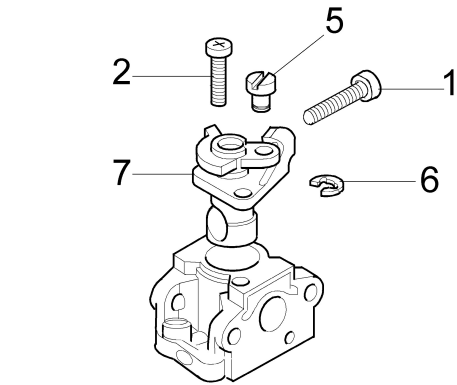

- 4 KIT RIPARAZIONE
  REPAIR KIT