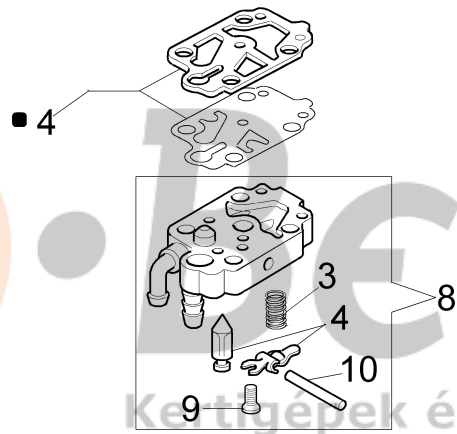

- 4 KIT RIPARAZIONE
  REPAIR KIT