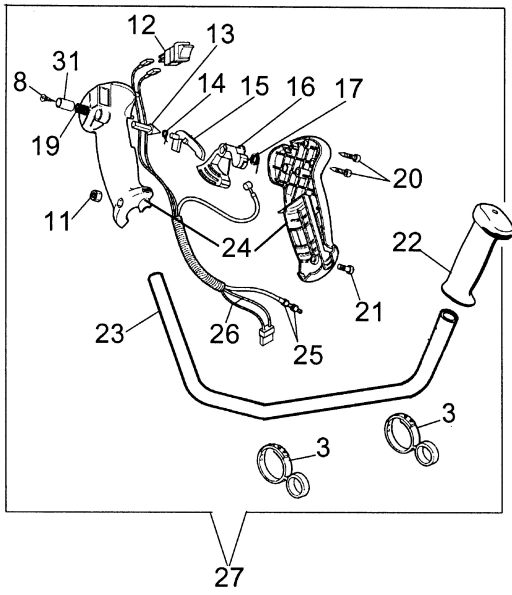

(2° Serie / 2nd series)

(1° Serie / 1st series)

WWW.LOBEST.HU

Illustration Transmission

Ref.Nu	Qty	Part number	Description	Validity from	Validity till	Notes	Bulletin
1	2	3819006R	Washer				
2	1	3801015R	Screw				
3	1	61170132R	Grommet				
4	1	4160262R	Knob				
5	1	4179141R	Washer				
6	1	4160005R	Flange				
7	1	074000183AR	Clamp	06/2011			BT3-109-04/11
8	1	3960021	Screw				
9	1	4100456R	Guard				
10	1	4160011R	Tube Ø26	SN 9066423648	SN 9063019275		BT3-123-07/13,
11	3	3914003R	Nut				
12	1	2317021R	Switch				
13	1	4138358R	Button				
14	1	4138360R	Spring				
15	1	4174246AR	Lever				
16	1	4174245CR	Throttle lever				
17	1	4138361R	Spring				
18	1	3801008R	Screw				
19	1	4100098BR	Spring				
20	2	3960029	Screw				
21	2	3801016R	Screw				
22	1	61040140R	Knob				
23	1	4174187ER	Handlebar				
24	1	61040131R	Handle				
25	1	4161439AR	Throttle cable				
26	1	4161440AR	Cable				
27	1	4161477AR	Handlebar				
28	1	62030042R	Drive shaft				
29	2	072700082R	AV-mount				
30	1	3025021R	Ring				
31	1	4138359R	Button				
32	1	4160012AR	Bevel gear Ø26				
33	1	3024010R	Snap ring				
34	1	3035005R	Bearing				
35	1	4161619AR	Band				
36	1	3025018R	Ring				
37	1	4160004BR	Flange				
38	1	3035012R	Bearing				
39	1	4138311A	Ring				
40	1	3025009	Ring				
41	1	4160139	Bevel gear set				
42	1	4138428	Cap				
43	1	4160338R	Gear case				
44	1	4162177AR	Guard				

WWW.LOBEST.HU

Illustration Transmission

Ref.Nu	Qty	Part number	Description	Validity from	Validity till	Notes	Bulletin
45	1	3806069R	Screw				
46	1	094000006R	Bearing				
47	1	4162178	Spring				
48	1	4160236R	Band				
49	1	3916008R	Washer				
50	2	3801013R	Screw				
51	1	072700264CR	Clamp	06/2011			BT3-109-04/11
52	1	4160011R	Tube Ø26	SN 9063019276	SN 9066423647		BT3-123-07/13