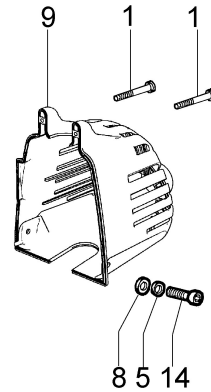

Head Load&Go + Insert (male)

WWW.LOBEST.HU

Illustration Engine

Ref.Nu	Qty	Part number	Description	Validity from	Validity till	Notes	Bulletin
1	2	3960067AR	Screw				
2	1	61030049AR	Short block				
3	1	4098683R	Washer				
4	1	61030182R	Plug				
5	4	3819006R	Washer				
6	4	3801015R	Screw				
7	1	61010001R	Cover				
8	2	3916005R	Washer				
9	1	61030042R	Muffler cover				
10	2	3806028	Screw				
11	1	4095211R	Plate				
12	1	61030067AR	Gasket				
13	1	072700048R	Piston ring Ø34				
14	2	3801010R	Screw				
15	2	4160025R	Ring				
16	1	4161030CR	Piston assy Ø34				
17	1	3055118R	Spark plug				
18	1	4098232R	Key				
19	1	3064005AR	Washer				
20	1	3024010R	Snap ring				
21	1	3037026R	Thrust bearing				
22	1	4161599AR	Connecting rod				
23	1	61030174R	Crankshaft				
24	1	61032083	Complete muffler				
25	1	3034003R	Bearing				
26	2	3025019R	Ring				
27	1	3035023R	Bearing				
28	1	4160124R	Washer				
29	1	3050030R	Seal ring				
31	1	61030105R	Deflector				
32	2	012000028	Screw				