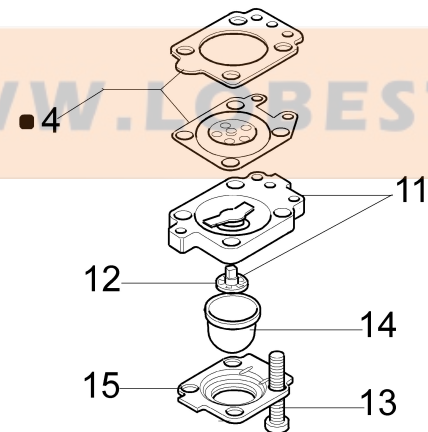

- 4 KIT RIPARAZIONE
  REPAIR KIT