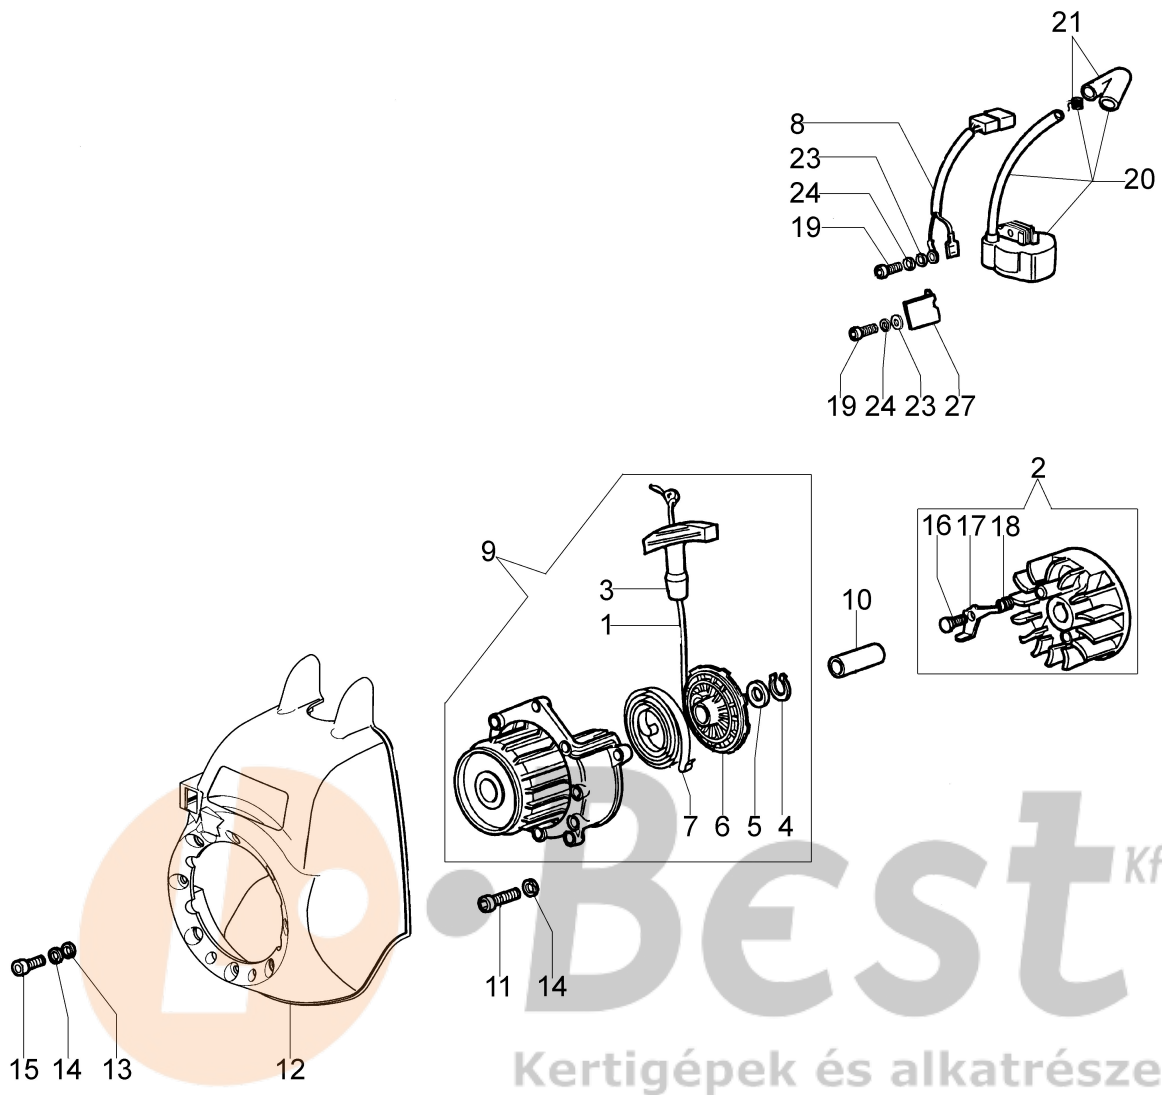

Illustration Starter assy and clutch

Ref.Nu	Qty	Part number	Description	Validity from	Validity till	Notes	Bulletin
1	1	4160125R	Starter rope				
2	1	61030179R	Flywheel				
3	1	4191020AR	Starter handle				
4	1	3024018R	Ring				
5	1	4161150R	Ring				
6	1	4161148AR	Pulley				
7	1	004000132R	Spring				
8	1	4162358	Cable				
9	1	4161160AR	Starter assy				
10	1	4160072R	Spacer				
11	4	3801011R	Screw				
12	1	61030048R	Starter case				
13	4	3916005R	Washer				
14	4	3819006R	Washer				
15	4	3801009R	Screw				
16	2	4161151	Pin				
17	2	4138441R	Pawl				
18	2	4161186A	Spring				
19	2	3801003R	Screw				
20	1	2501009R	Ignition coil				
21	1	4098064R	Spark plug cap				
22	1	61030177R	Clutch				
23	2	3916004R	Washer				
24	2	3819005R	Washer				
25	2	3806035R	Screw				
26	1	61030190R	Spring				
27	1	4160146AR	Deflector				
28	1	61030189R	Clutch driver				
29	2	3918007R	Washer				
30	1	61030191R	Bushing				
31	1	61010021	Adaptor				
32	1	61010020R	Adaptor				
33	1	4161364R	Bushing				
34	1	4161428R	Sleeve				
35	1	3035023R	Bearing				
36	1	3024012R	Snap ring				
37	1	4161343R	Clutch drum				
38	1	3025019R	Ring				
39	1	61012009AR	Clutch cover				
40	2	3801016R	Screw				
41	4	4175074R	Screw				
42	2	3914003R	Nut