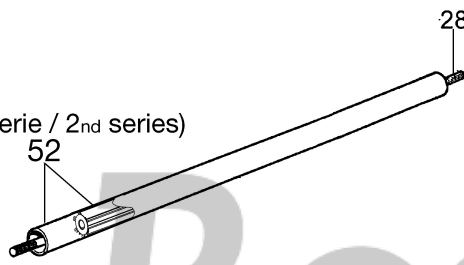

(2° Serie / 2nd series)

(1° Serie / 1st series)

WWW.LOBEST.HU

Illustration Transmission

Ref.Nu	Qty	Part number	Description	Validity from	Validity till	Notes	Bulletin
1	2	3819006R	Washer				
2	1	3801015R	Screw				
3	1	61170132R	Grommet				
4	1	4160262R	Knob				
5	1	4179141R	Washer				
6	1	4160005R	Flange				
7	1	074000183AR	Clamp	06/2011			BT3-109-04/11
8	1	3960021	Screw				
9	1	4100456R	Guard				
10	1	4160011R	Tube Ø26	SN 9066423648	SN 9063019275		BT3-123-07/13,
11	3	3914003R	Nut				
12	1	2317021R	Switch				
13	1	4138358R	Button				
14	1	4138360R	Spring				
15	1	4174246AR	Lever				
16	1	4174245CR	Throttle lever				
17	1	4138361R	Spring				
18	1	3801008R	Screw				
19	1	4100098BR	Spring				
20	2	3960029	Screw				
21	2	3801016R	Screw				
22	1	61040140R	Knob				
23	1	4174187ER	Handlebar				
24	1	61040131R	Handle				
25	1	4161439AR	Throttle cable				
26	1	4161440AR	Cable				
27	1	4161477AR	Handlebar				
28	1	62030042R	Drive shaft				
29	2	072700082R	AV-mount				
30	1	3025021R	Ring				
31	1	4138359R	Button				
32	1	4160012AR	Bevel gear Ø26				
33	1	3024010R	Snap ring				
34	1	3035005R	Bearing				
35	1	4161619AR	Band				
36	1	3025018R	Ring				
37	1	4160004BR	Flange				
38	1	3035012R	Bearing				
39	1	4138311A	Ring				
40	1	3025009	Ring				
41	1	4160139	Bevel gear set				
42	1	4138428	Cap				
43	1	4160338R	Gear case				
44	1	4162177AR	Guard				