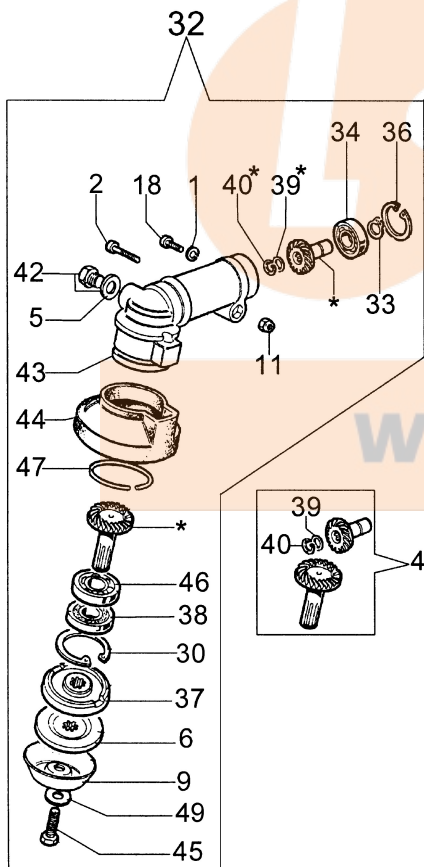

(2° Serie / 2nd series)

(1° Serie / 1st series)

WWW.LOBEST.HU

Illustration Transmission

Ref.Nu	Qty	Part number	Description	Validity from	Validity till	Notes	Bulletin
1	2	3819006R	Washer				
2	1	3801015R	Screw				
3	1	61170132R	Grommet				
4	1	4160262R	Knob				
5	1	4179141R	Washer				
6	1	4160005R	Flange				
7	1	074000183AR	Clamp	06/2011			BT3-109-04/11
8	1	3960021	Screw				
9	1	4100456R	Guard				
10	1	4160011R	Tube Ø26	SN 9066423648	SN 9063019275		BT3-123-07/13,
11	3	3914003R	Nut				
12	1	2317021R	Switch				
13	1	4138358R	Button				
14	1	4138360R	Spring				
15	1	4174246AR	Lever				
16	1	4174245CR	Throttle lever				
17	1	4138361R	Spring				
18	1	3801008R	Screw				
19	1	4100098BR	Spring				
20	2	3960029	Screw				
21	2	3801016R	Screw				
22	1	61040140R	Knob				
23	1	4174187ER	Handlebar				
24	1	61040131R	Handle				
25	1	4161439AR	Throttle cable				
26	1	4161440AR	Cable				
27	1	4161477AR	Handlebar				
28	1	62030042R	Drive shaft				
29	2	072700082R	AV-mount				
30	1	3025021R	Ring				
31	1	4138359R	Button				
32	1	4160012AR	Bevel gear Ø26				
33	1	3024010R	Snap ring				
34	1	3035005R	Bearing				
35	1	4161619AR	Band				
36	1	3025018R	Ring				
37	1	4160004BR	Flange				
38	1	3035012R	Bearing				
39	1	4138311A	Ring				
40	1	3025009	Ring				
41	1	4160139	Bevel gear set				
42	1	4138428	Cap				
43	1	4160338R	Gear case				
44	1	4162177AR	Guard				