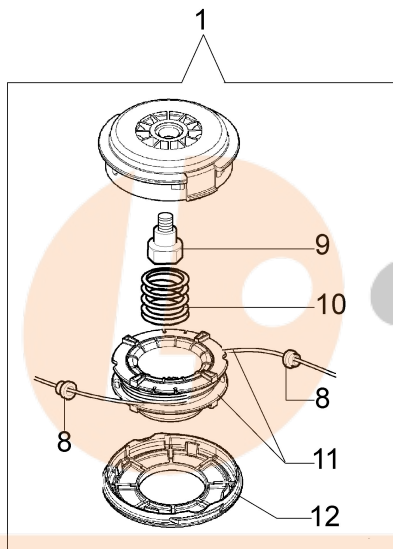

LOBEST Kft.
Kertigépek és alkatrészek

WWW.LOBEST.HU