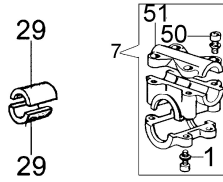

(2° Serie / 2nd series)

(1° Serie / 1st series)

WWW.LOBEST.HU

Illustration Transmission

Ref.Nu	Qty	Part number	Description	Validity from	Validity till	Notes	Bulletin
1	2	3819006R	Washer				
2	1	3801015R	Screw				
3	1	61170132R	Grommet				
4	1	4160262R	Knob				
5	1	4179141R	Washer				
6	1	4160005R	Flange				
7	1	074000183AR	Clamp	06/2011			BT3-109-04/11
8	1	3960021	Screw				
9	1	4100456R	Guard				
10	1	4160011R	Tube Ø26	SN 9066423648	SN 9063019275		BT3-123-07/13,
11	3	3914003R	Nut				
12	1	2317021R	Switch				
13	1	4138358R	Button				
14	1	4138360R	Spring				
15	1	4174246AR	Lever				
16	1	4174245CR	Throttle lever				
17	1	4138361R	Spring				
18	1	3801008R	Screw				
19	1	4100098BR	Spring				
20	2	3960029	Screw				
21	2	3801016R	Screw				
22	1	61040140R	Knob				
23	1	4174187ER	Handlebar				
24	1	61040131R	Handle				
25	1	4161439AR	Throttle cable				
26	1	4161440AR	Cable				
27	1	4161477AR	Handlebar				
28	1	62030042R	Drive shaft				
29	2	072700082R	AV-mount				
30	1	3025021R	Ring				
31	1	4138359R	Button				
32	1	4160012AR	Bevel gear Ø26				
33	1	3024010R	Snap ring				
34	1	3035005R	Bearing				
35	1	4161619AR	Band				
36	1	3025018R	Ring				
37	1	4160004BR	Flange				
38	1	3035012R	Bearing				
39	1	4138311A	Ring				
40	1	3025009	Ring				
41	1	4160139	Bevel gear set				
42	1	4138428	Cap				
43	1	4160338R	Gear case				
44	1	4162177AR	Guard				