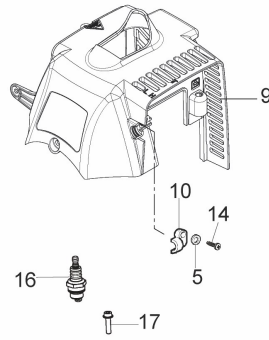

Illustrated parts list (Head "Load and Go" Ø130)

WWW.LOBEST.HU

WWW.LOBEST.HU

Illustration Engine

Ref.Nu	Qty	Part number	Description	Validity from	Validity till	Notes	Bulletin
1	1	61330168R	Muffler cover				
2	3	3960121R	Screw				
3	2	005100906AR	Screw				
4	1	61330192CR	Complete muffler				
5	3	3916005R	Washer				
6	1	3819006R	Washer				
7	3	3801010R	Screw				
8	1	61330125R	Deflector				
9	1	61330118AR	Cylinder cover				
10	1	61200064R	Stopper				
11	4	3023008R	Plug				
12	1	61200001R	Crankshaft		SN 2998373845		BT3-141-05/18
13	1	61202038BR	Gasket set				
14	1	3960069AR	Screw				
15	1	61330067	Crankcase assy				
16	1	3055115R	Spark plug bpmr7a				
17	4	094000101R	Screw				
18	1	61350272R	Gasket				
19	2	074000405R	Piston ring				
20	2	004900061R	Ring				
21	1	50110047R	Piston pin				
22	1	50120034A	Piston assy Ø40		SN 2998373845		BT3-141-05/18
23	1	61330204	Complete cylinder Ø40		SN 2998373845		BT3-141-05/18
24	4	3860096R	Screw				
25	2	094000099R	Seal ring				
26	2	094000006R	Bearing				
27	2	50110043AR	Spacer		SN 2998373845		BT3-141-05/18
28	1	50110044R	Bearing				
29	1	61330119R	Muffler cover				
30	1	61330126R	Complete muffler KAT EURO 2				
31	2	3801065R	Screw				
32	2	3819036R	Washer				
33	2	3916006R	Washer				
34	1	61330227	Complete cylinder Ø40	SN 2998373846			BT3-141-05/18
35	1	50120004	Piston assy Ø40	SN 2998373846			BT3-141-05/18
36	1	61330226R	Crankshaft	SN 2998373846			BT3-141-05/18
37	1	61330242R	Short block				