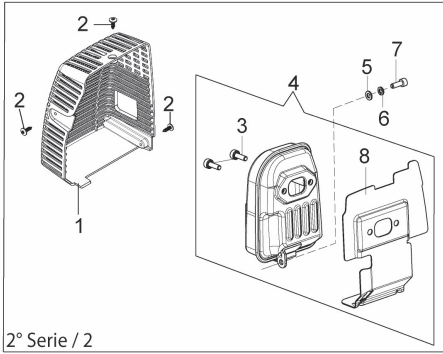

Illustrated parts list (Head "Load and Go" Ø130)

WWW.LOBEST.HU

WWW.LOBEST.HU

Illustration Engine

Ref.Nu	Qty	Part number	Description	Validity from	Validity till	Notes	Bulletin
1	1	61330168R	Muffler cover				
2	3	3960121R	Screw				
3	2	005100906AR	Screw				
4	1	61330192CR	Complete muffler				
5	3	3916005R	Washer				
6	1	3819006R	Washer				
7	3	3801010R	Screw				
8	1	61330125R	Deflector				
9	1	61330118AR	Cylinder cover				
10	1	61200064R	Stopper				
11	4	3023008R	Plug				
12	1	61200001R	Crankshaft		SN 2998373845		BT3-141-05/18
13	1	61202038BR	Gasket set				
14	1	3960069AR	Screw				
15	1	61330067	Crankcase assy				
16	1	3055115R	Spark plug bpmr7a				
17	4	094000101R	Screw				
18	1	61350272R	Gasket				
19	2	074000405R	Piston ring				
20	2	004900061R	Ring				
21	1	50110047R	Piston pin				
22	1	50120034A	Piston assy Ø40		SN 2998373845		BT3-141-05/18
23	1	61330204	Complete cylinder Ø40		SN 2998373845		BT3-141-05/18
24	4	3860096R	Screw				
25	2	094000099R	Seal ring				
26	2	094000006R	Bearing				
27	2	50110043AR	Spacer		SN 2998373845		BT3-141-05/18
28	1	50110044R	Bearing				
29	1	61330119R	Muffler cover				
30	1	61330126R	Complete muffler KAT EURO 2				
31	2	3801065R	Screw				
32	2	3819036R	Washer				
33	2	3916006R	Washer				
34	1	61330227	Complete cylinder Ø40	SN 2998373846			BT3-141-05/18
35	1	50120004	Piston assy Ø40	SN 2998373846			BT3-141-05/18
36	1	61330226R	Crankshaft	SN 2998373846			BT3-141-05/18
37	1	61330242R	Short block				