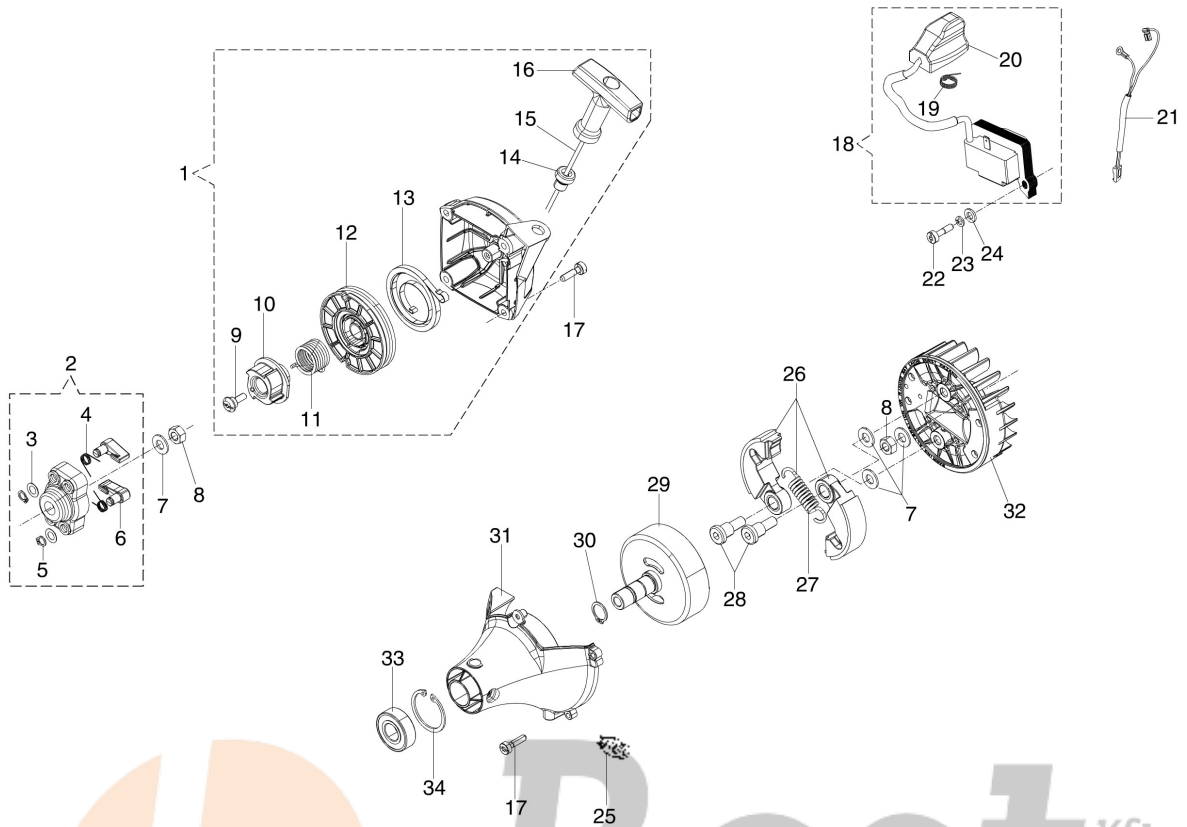

Illustrated parts list (Head "Load and Go" Ø130)

WWW.LOBEST.HU

WWW.LOBEST.HU

Illustration Engine

Ref.Nu	Qty	Part number	Description	Validity from	Validity till	Notes	Bulletin
1	1	61330168R	Muffler cover				
2	3	3960121R	Screw				
3	2	005100906AR	Screw				
4	1	61330192CR	Complete muffler				
5	3	3916005R	Washer				
6	1	3819006R	Washer				
7	3	3801010R	Screw				
8	1	61330125R	Deflector				
9	1	61330118AR	Cylinder cover				
10	1	61200064R	Stopper				
11	4	3023008R	Plug				
12	1	61200001R	Crankshaft		SN 2998373845		BT3-141-05/18
13	1	61202038BR	Gasket set				
14	1	3960069AR	Screw				
15	1	61330067	Crankcase assy				
16	1	3055115R	Spark plug bpmr7a				
17	4	094000101R	Screw				
18	1	61350272R	Gasket				
19	2	074000405R	Piston ring				
20	2	004900061R	Ring				
21	1	50110047R	Piston pin				
22	1	50120034A	Piston assy Ø40		SN 2998373845		BT3-141-05/18
23	1	61330204	Complete cylinder Ø40		SN 2998373845		BT3-141-05/18
24	4	3860096R	Screw				
25	2	094000099R	Seal ring				
26	2	094000006R	Bearing				
27	2	50110043AR	Spacer		SN 2998373845		BT3-141-05/18
28	1	50110044R	Bearing				
29	1	61330119R	Muffler cover				
30	1	61330126R	Complete muffler KAT EURO 2				
31	2	3801065R	Screw				
32	2	3819036R	Washer				
33	2	3916006R	Washer				
34	1	61330227	Complete cylinder Ø40	SN 2998373846			BT3-141-05/18
35	1	50120004	Piston assy Ø40	SN 2998373846			BT3-141-05/18
36	1	61330226R	Crankshaft	SN 2998373846			BT3-141-05/18
37	1	61330242R	Short block				