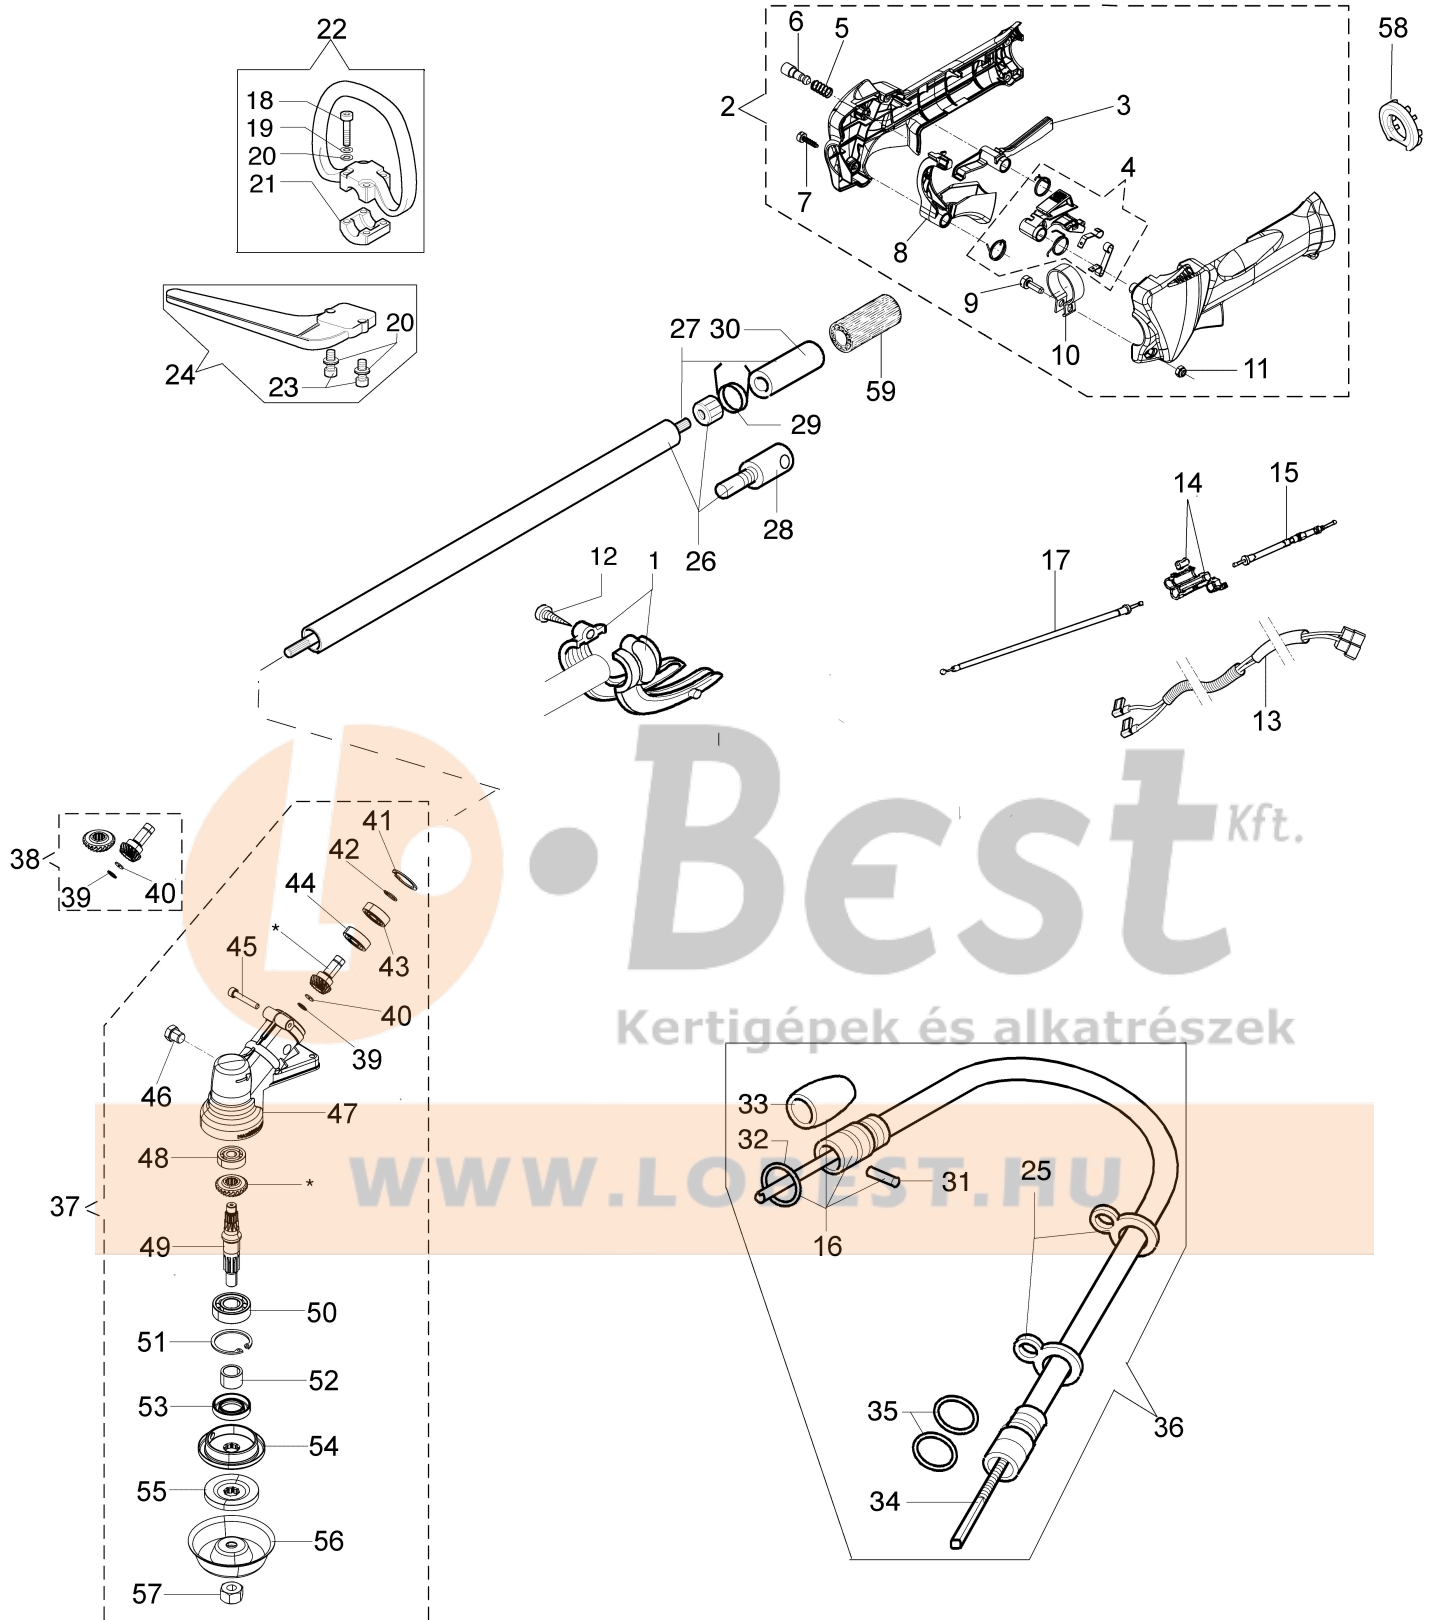

Illustration Transmission

Ref.Nu	Qty	Part number	Description	Validity from	Validity till	Notes	Bulletin
1	1	4197056AR	Guard assy				
2	1	61330207	Handle				
3	1	61380055AR	Lever				
4	1	61380096	Lever group				
5	1	4100098BR	Spring				
6	1	56550185R	Button				
7	5	3893016AR	Screw				
8	1	61380056R	Throttle lever				
9	1	3801011R	Screw				
10	1	61010019	Band				
11	1	3914003R	Nut				
12	1	3960067AR	Screw				
13	1	61390026R	Engine stop wire				
14	1	044000058A	Cable joint				
15	1	61390016R	Throttle cable				
17	1	61390025R	Throttle cable				
18	4	3801017R	Screw				
19	4	3819006R	Washer				
20	6	3918010R	Washer				
21	1	61010024R	Clamp				
22	1	62042006R	Handle				
23	2	3801015R	Screw				
24	1	61042026R	Guard				
25	2	62020012	Eyelet				
26	1	61390012R	Tube				
27	1	4197019R	Shaft				
28	1	62042012R	Extension				
29	1	4193078R	Spring				
30	1	4197004R	Joint				
31	1	3022010	Plug				
32	1	3049009	O-ring				
33	1	4197062	Guard				
34	1	62040046R	Drive shaft				
35	1	3049008R	O-ring				
36	1	62040048R	Flexible assy				
37	1	61250237A	Set bevel gear Ø26 + insert				
38	1	61040132A	Bevel gear set				
39	1	3025009	Ring				
40	1	4138311A	Ring				
41	1	3025018R	Ring				
42	1	3024010R	Snap ring				
43	1	3035230R	Bearing				
44	1	3034008R	Bearing				
45	1	3901016	Screw				