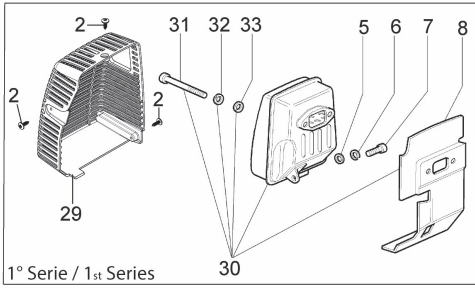

Illustrated parts list (Head "Load and Go" Ø130)

WWW.LOBEST.HU

WWW.LOBEST.HU

Illustration Engine

Ref.Nu	Qty	Part number	Description	Validity from	Validity till	Notes	Bulletin
1	1	61330168R	Muffler cover				
2	3	3960121R	Screw				
3	2	005100906AR	Screw				
4	1	61330192CR	Complete muffler				
5	3	3916005R	Washer				
6	1	3819006R	Washer				
7	3	3801010R	Screw				
8	1	61330125R	Deflector				
9	1	61330118AR	Cylinder cover				
10	1	61200064R	Stopper				
11	4	3023008R	Plug				
12	1	61200001R	Crankshaft		SN 2998373845		BT3-141-05/18
13	1	61202038BR	Gasket set				
14	1	3960069AR	Screw				
15	1	61330067	Crankcase assy				
16	1	3055115R	Spark plug bpmr7a				
17	4	094000101R	Screw				
18	1	61350272R	Gasket				
19	2	074000405R	Piston ring				
20	2	004900061R	Ring				
21	1	50110047R	Piston pin				
22	1	50120034A	Piston assy Ø40		SN 2998373845		BT3-141-05/18
23	1	61330204	Complete cylinder Ø40		SN 2998373845		BT3-141-05/18
24	4	3860096R	Screw				
25	2	094000099R	Seal ring				
26	2	094000006R	Bearing				
27	2	50110043AR	Spacer		SN 2998373845		BT3-141-05/18
28	1	50110044R	Bearing				
29	1	61330119R	Muffler cover				
30	1	61330126R	Complete muffler KAT EURO 2				
31	2	3801065R	Screw				
32	2	3819036R	Washer				
33	2	3916006R	Washer				
34	1	61330227	Complete cylinder Ø40	SN 2998373846			BT3-141-05/18
35	1	50120004	Piston assy Ø40	SN 2998373846			BT3-141-05/18
36	1	61330226R	Crankshaft	SN 2998373846			BT3-141-05/18
37	1	61330242R	Short block				