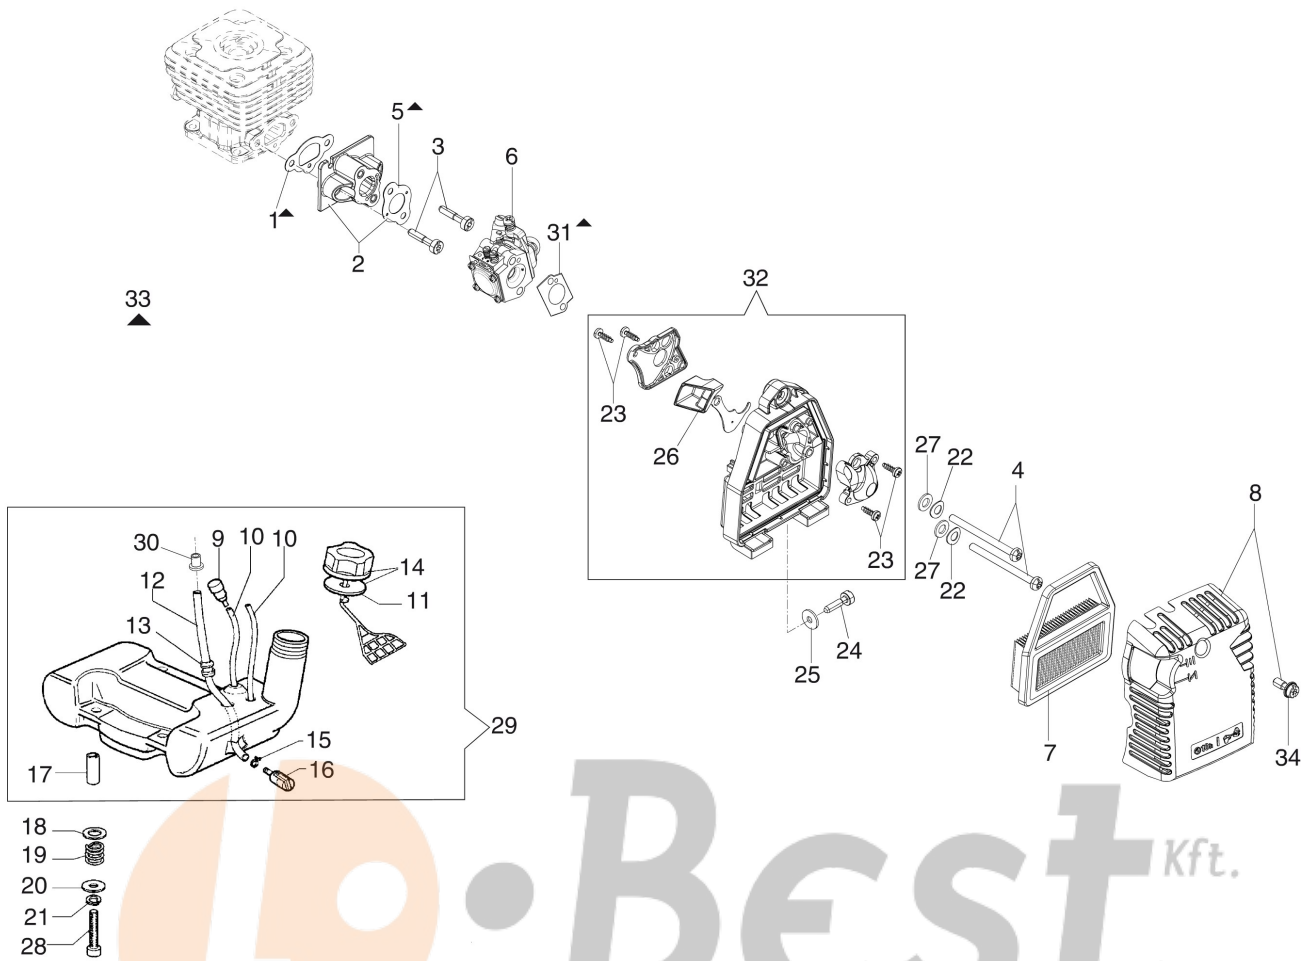

L • Best Kft.
Kertigépek és alkatrészek

WWW.LOBEST.HU

Illustration Tank and air filter

Ref.Nu	Qty	Part number	Description	Validity from	Validity till	Notes	Bulletin
1	1	61200019AR	Gasket				
2	1	61200198	Insulator				
3	2	3801015R	Screw				
4	2	3891067R	Screw				
5	1	61200196AR	Gasket				
6	1	2318987BR	Carburetor WT-1099				EI02-02_22
7	1	61380013AR	Air filter				
8	1	61330131	Filter cover kit		S/N 2999404102		BT3-145-04/20
8	1	61330249	Filter cover kit	S/N 2999404103			BT3-145-04/20
9	1	61400367R	Breather valve				
10	2	58070224R	Tube				
11	1	61070006R	Gasket				
12	1	3073014AR	Tube				
13	1	4161211R	Bush				
14	1	61372003R	Tank cap				
15	1	4098377R	Band				
16	1	61400322R	Fuel filter				
17	4	61200128R	Spacer				
18	4	3916008R	Washer				
19	4	61200129R	Spring				
20	4	3918005R	Washer				
21	4	3819006R	Washer				
22	2	3833073R	Washer				
23	4	3960087AR	Screw				
24	1	3891048R	Screw				
25	1	3918005R	Washer				
26	1	61380074AR	Starter lever				
27	2	3916005R	Washer				
28	4	3801016R	Screw				
29	1	61390015AR	Complete tank				
30	1	61280105	Band				
31	1	61350155R	Flange				
32	1	61332050R	Air filter support set	S/N 2999404103			BT3-145-04/20
32	1	-	Not available for this product		S/N 2999404102		BT3-145-04/20
33	1	61202038BR	Gasket set				
34	1	61330040AR	Screw