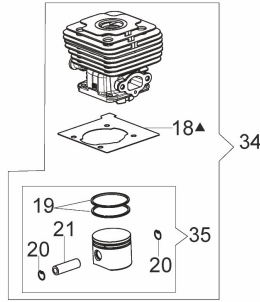

WWW.LOBEST.HU

Illustration Engine

Ref.Nu	Qty	Part number	Description	Validity from	Validity till	Notes	Bulletin
1	1	61330168R	Muffler cover				
2	3	3960121R	Screw				
3	2	005100906AR	Screw				
4	1	61330192CR	Complete muffler				
5	3	3916005R	Washer				
6	1	3819006R	Washer				
7	3	3801010R	Screw				
8	1	61330125R	Deflector				
9	1	61330118AR	Cylinder cover				
10	1	61200064R	Stopper				
11	4	3023008R	Plug				
12	1	61200001R	Crankshaft		SN 2998373845		BT3-141-05/18
13	1	61202038BR	Gasket set				
14	1	3960069AR	Screw				
15	1	61330067	Crankcase assy				
16	1	3055115R	Spark plug bpmr7a				
17	4	094000101R	Screw				
18	1	61350272R	Gasket				
19	2	074000405R	Piston ring				
20	2	004900061R	Ring				
21	1	50110047R	Piston pin				
22	1	50120034A	Piston assy Ø40		SN 2998373845		BT3-141-05/18
23	1	61330204	Complete cylinder Ø40		SN 2998373845		BT3-141-05/18
24	4	3860096R	Screw				
25	2	094000099R	Seal ring				
26	2	094000006R	Bearing				
27	2	50110043AR	Spacer		SN 2998373845		BT3-141-05/18
28	1	50110044R	Bearing				
29	1	61330119R	Muffler cover				
30	1	61330126R	Complete muffler KAT EURO 2				
31	2	3801065R	Screw				
32	2	3819036R	Washer				
33	2	3916006R	Washer				
34	1	61330227	Complete cylinder Ø40	SN 2998373846			BT3-141-05/18
35	1	50120004	Piston assy Ø40	SN 2998373846			BT3-141-05/18
36	1	61330226R	Crankshaft	SN 2998373846			BT3-141-05/18
37	1	61330242R	Short block