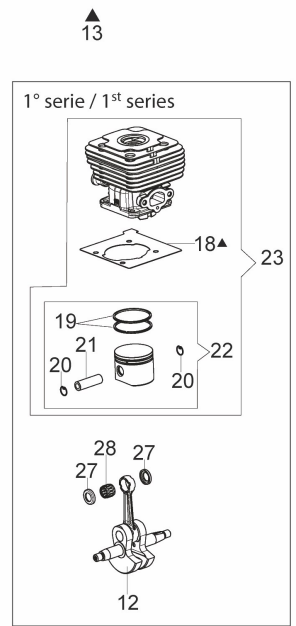

WWW.LOBEST.HU

Illustration Engine

Ref.Nu	Qty	Part number	Description	Validity from	Validity till	Notes	Bulletin
1	1	61330168R	Muffler cover				
2	3	3960121R	Screw				
3	2	005100906AR	Screw				
4	1	61330192CR	Complete muffler				
5	3	3916005R	Washer				
6	1	3819006R	Washer				
7	3	3801010R	Screw				
8	1	61330125R	Deflector				
9	1	61330118AR	Cylinder cover				
10	1	61200064R	Stopper				
11	4	3023008R	Plug				
12	1	61200001R	Crankshaft		SN 2998373845		BT3-141-05/18
13	1	61202038BR	Gasket set				
14	1	3960069AR	Screw				
15	1	61330067	Crankcase assy				
16	1	3055115R	Spark plug bpmr7a				
17	4	094000101R	Screw				
18	1	61350272R	Gasket				
19	2	074000405R	Piston ring				
20	2	004900061R	Ring				
21	1	50110047R	Piston pin				
22	1	50120034A	Piston assy Ø40		SN 2998373845		BT3-141-05/18
23	1	61330204	Complete cylinder Ø40		SN 2998373845		BT3-141-05/18
24	4	3860096R	Screw				
25	2	094000099R	Seal ring				
26	2	094000006R	Bearing				
27	2	50110043AR	Spacer		SN 2998373845		BT3-141-05/18
28	1	50110044R	Bearing				
29	1	61330119R	Muffler cover				
30	1	61330126R	Complete muffler KAT EURO 2				
31	2	3801065R	Screw				
32	2	3819036R	Washer				
33	2	3916006R	Washer				
34	1	61330227	Complete cylinder Ø40	SN 2998373846			BT3-141-05/18
35	1	50120004	Piston assy Ø40	SN 2998373846			BT3-141-05/18
36	1	61330226R	Crankshaft	SN 2998373846			BT3-141-05/18
37	1	61330242R	Short block