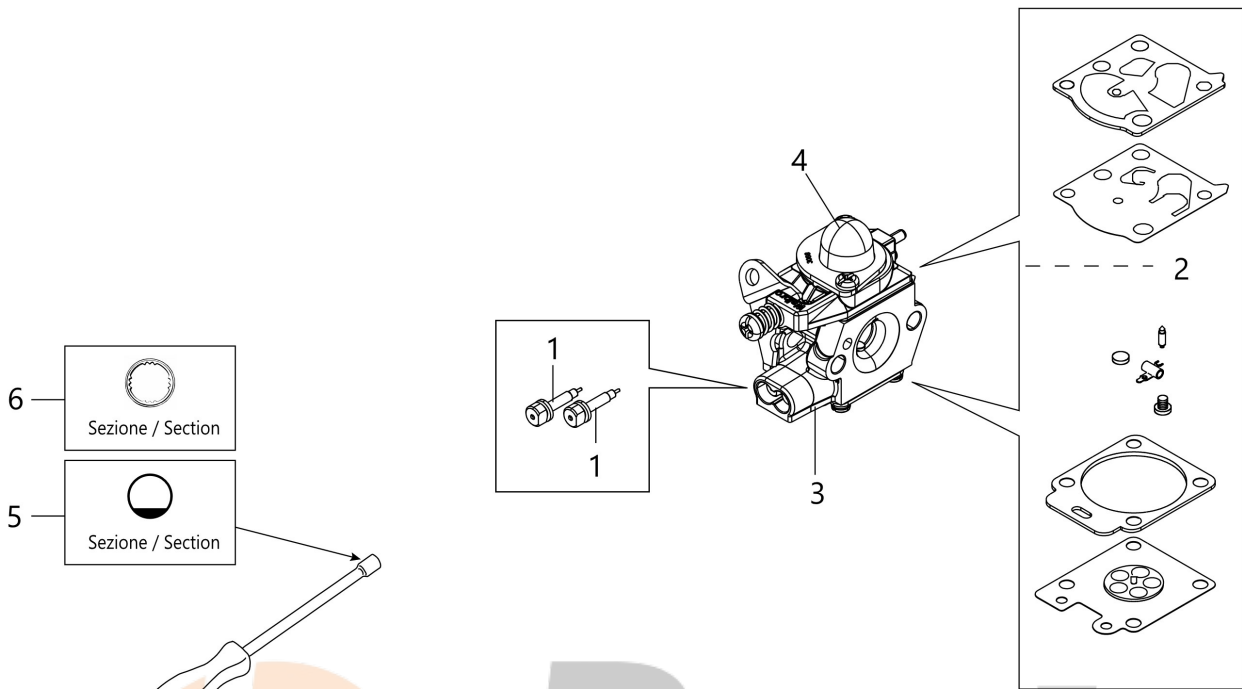

WWW.LOBEST.HU

Illustration Carburetor WT-1099

Ref.Nu	Qty	Part number	Description	Validity from	Validity till	Notes	Bulletin
1	2	2318667R	Adjust. screw				
2	1	2318671	Repair kit				
3	1	2318987BR	Carburetor WT-1099				EI02-02_22
4	1	2318572	Primer pump				
5	1	3052036R	Special screwdriver "D-style" type				
6	1	2304001R	Special screwdriver KNURL-STYLE				EI02-02_22