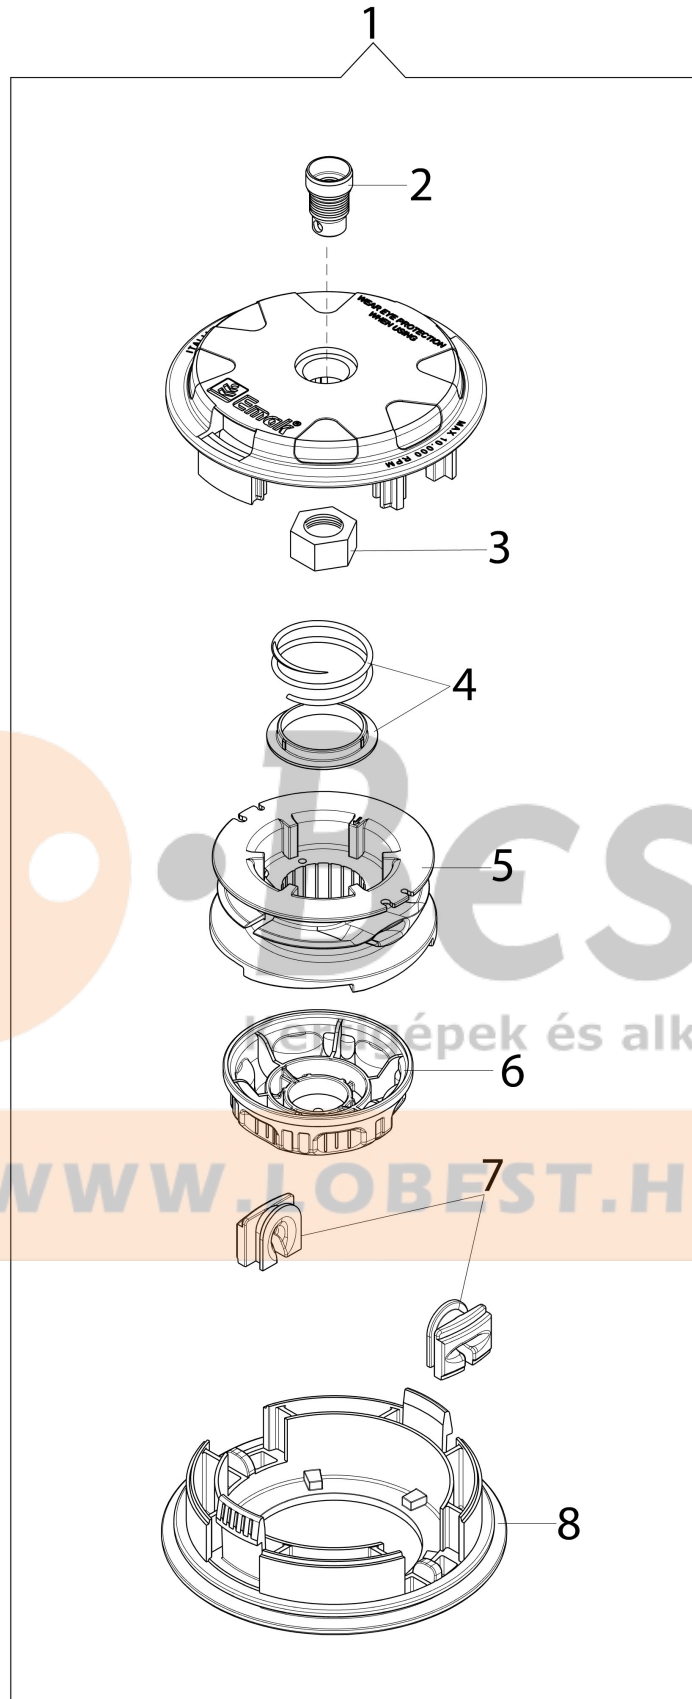

Illustration Transmission

Ref.Nu	Qty	Part number	Description	Validity from	Validity till	Notes	Bulletin
1	1	4197056AR	Guard assy				
2	1	61330207	Handle				
3	1	61380055AR	Lever				
4	1	61380096	Lever group				
5	1	4100098BR	Spring				
6	1	56550185R	Button				
7	5	3893016AR	Screw				
8	1	61380056R	Throttle lever				
9	1	3801011R	Screw				
10	1	61010019	Band				
11	1	3914003R	Nut				
12	1	3960067AR	Screw				
13	1	61390026R	Engine stop wire				
14	1	044000058A	Cable joint				
15	1	61390016R	Throttle cable				
17	1	61390025R	Throttle cable				
18	4	3801017R	Screw				
19	4	3819006R	Washer				
20	6	3918010R	Washer				
21	1	61010024R	Clamp				
22	1	62042006R	Handle				
23	2	3801015R	Screw				
24	1	61042026R	Guard				
25	2	62020012	Eyelet				
26	1	61390012R	Tube				
27	1	4197019R	Shaft				
28	1	62042012R	Extension				
29	1	4193078R	Spring				
30	1	4197004R	Joint				
31	1	3022010	Plug				
32	1	3049009	O-ring				
33	1	4197062	Guard				
34	1	62040046R	Drive shaft				
35	1	3049008R	O-ring				
36	1	62040048R	Flexible assy				
37	1	61250237A	Set bevel gear Ø26 + insert				
38	1	61040132A	Bevel gear set				
39	1	3025009	Ring				
40	1	4138311A	Ring				
41	1	3025018R	Ring				
42	1	3024010R	Snap ring				
43	1	3035230R	Bearing				
44	1	3034008R	Bearing				
45	1	3901016	Screw				

WWW.LOBEST.HU

Illustration Illustrated parts list (Head "Load and Go" Ø130)

Ref.Nu	Qty	Part number	Description	Validity from	Validity till	Notes	Bulletin
1	1	63129015	Head Load&Go			ExtraLife	
1	1	63129008	Head Load&Go			Easy&LongLife	
2	1	63120041R	Insert				
3	1	63120040R	Nut				
4	1	63120031R	Kit spring				
5	1	63120020AR	Ignition coil				
6	1	63120030AR	Knob			ExtraLife	
6	1	63120007AR	Knob			Easy&LongLife	
7	2	63120001R	Bushing				
8	1	63120005R	Cover				