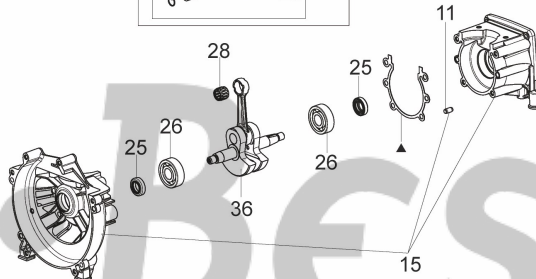

Illustrated parts list (Head "Load and Go" Ø130)

WWW.LOBEST.HU

WWW.LOBEST.HU

Illustration Engine

Ref.Nu	Qty	Part number	Description	Validity from	Validity till	Notes	Bulletin
1	1	61330168R	Muffler cover				
2	3	3960121R	Screw				
3	2	005100906AR	Screw				
4	1	61330192CR	Complete muffler				
5	3	3916005R	Washer				
6	1	3819006R	Washer				
7	3	3801010R	Screw				
8	1	61330125R	Deflector				
9	1	61330118AR	Cylinder cover				
10	1	61200064R	Stopper				
11	4	3023008R	Plug				
12	1	61200001R	Crankshaft		SN 2998373845		BT3-141-05/18
13	1	61202038BR	Gasket set				
14	1	3960069AR	Screw				
15	1	61330067	Crankcase assy				
16	1	3055115R	Spark plug bpmr7a				
17	4	094000101R	Screw				
18	1	61350272R	Gasket				
19	2	074000405R	Piston ring				
20	2	004900061R	Ring				
21	1	50110047R	Piston pin				
22	1	50120034A	Piston assy Ø40		SN 2998373845		BT3-141-05/18
23	1	61330204	Complete cylinder Ø40		SN 2998373845		BT3-141-05/18
24	4	3860096R	Screw				
25	2	094000099R	Seal ring				
26	2	094000006R	Bearing				
27	2	50110043AR	Spacer		SN 2998373845		BT3-141-05/18
28	1	50110044R	Bearing				
29	1	61330119R	Muffler cover				
30	1	61330126R	Complete muffler KAT EURO 2				
31	2	3801065R	Screw				
32	2	3819036R	Washer				
33	2	3916006R	Washer				
34	1	61330227	Complete cylinder Ø40	SN 2998373846			BT3-141-05/18
35	1	50120004	Piston assy Ø40	SN 2998373846			BT3-141-05/18
36	1	61330226R	Crankshaft	SN 2998373846			BT3-141-05/18
37	1	61330242R	Short block				