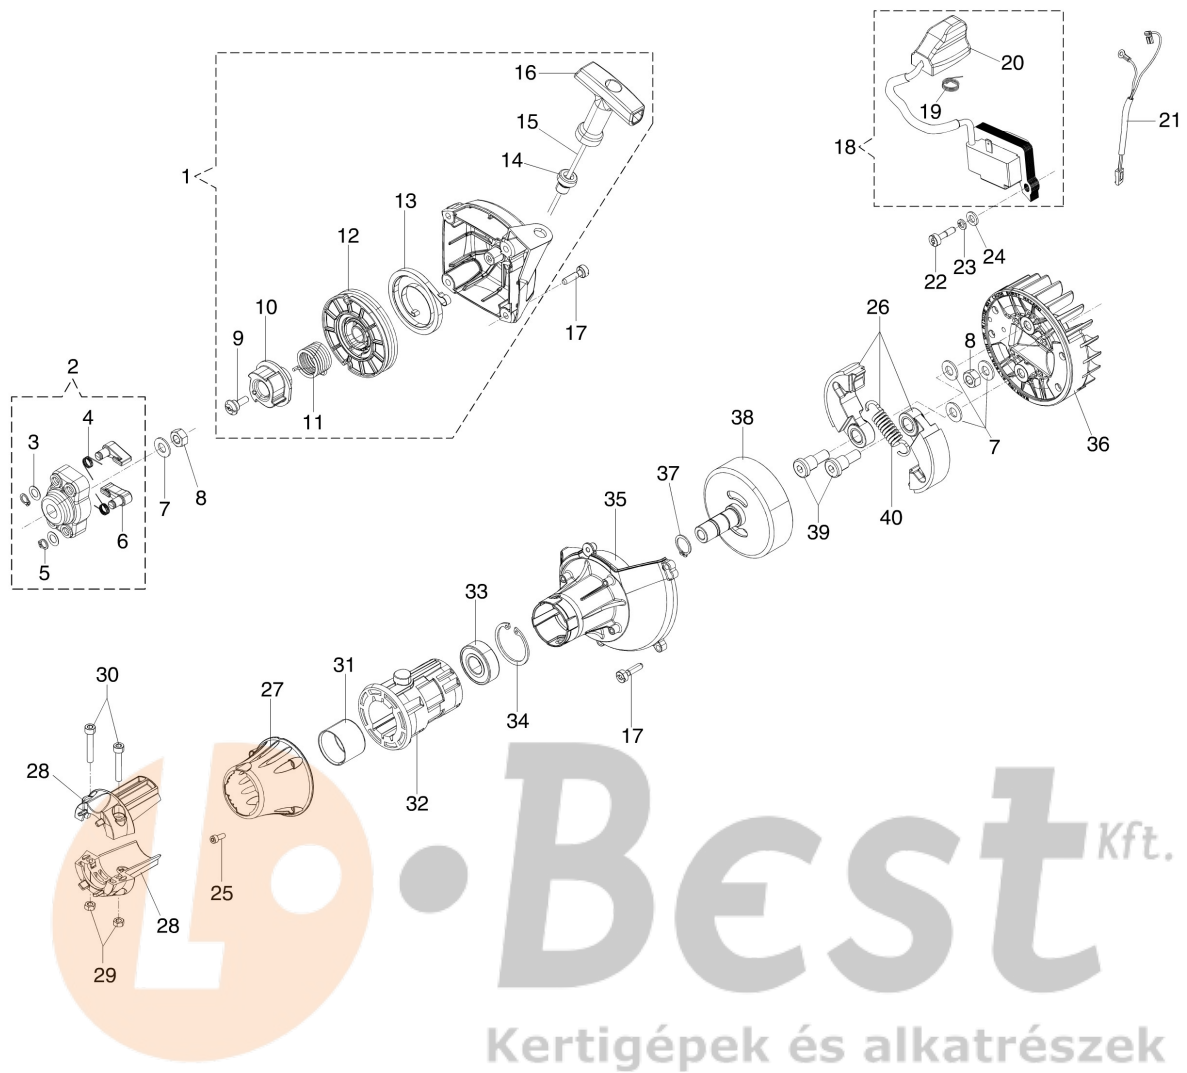

Illustrated parts list (Head "Load and Go" Ø130)

WWW.LOBEST.HU

▲
13

WWW.LOBEST.HU

Illustration Engine

Ref.Nu	Qty	Part number	Description	Validity from	Validity till	Notes	Bulletin
1	1	61330168R	Muffler cover				
2	3	3960121R	Screw				
3	2	005100906AR	Screw				
4	1	61330192CR	Complete muffler				
5	3	3916005R	Washer				
6	1	3819006R	Washer				
7	3	3801010R	Screw				
8	1	61330125R	Deflector				
9	1	61330118AR	Cylinder cover				
10	1	61200064R	Stopper				
11	4	3023008R	Plug				
12	1	61330054BR	Guard				
13	1	61202038BR	Gasket set				
14	1	3960069AR	Screw				
15	1	61330067	Crankcase assy				
16	1	3055115R	Spark plug bpmr7a				
17	4	094000101R	Screw				
18	1	61350272R	Gasket				
19	2	074000405R	Piston ring				
20	2	004900061R	Ring				
21	1	50110047R	Piston pin				
22	1	50120034A	Piston assy Ø40		SN 8618305932		BT3-141-05/18
23	1	61330204	Complete cylinder Ø40		SN 8618305932		BT3-141-05/18
24	4	3860096R	Screw				
25	2	094000099R	Seal ring				
26	2	094000006R	Bearing				
27	2	50110043AR	Spacer		SN 8618305932		BT3-141-05/18
28	1	50110044R	Bearing				
29	1	61200001R	Crankshaft		SN 8618305932		BT3-141-05/18
30	1	61330242R	Short block				
31	1	61330227	Complete cylinder Ø40	SN 8618305933			BT3-141-05/18
32	1	50120004	Piston assy Ø40	SN 8618305933			BT3-141-05/18
33	1	61330226R	Crankshaft	SN 8618305933			BT3-141-05/18
34	1	61330119R	Muffler cover				
35	1	61330126R	Complete muffler KAT EURO 2				
36	2	3801065R	Screw				
37	2	3819036R	Washer				
38	2	3916006R	Washer				