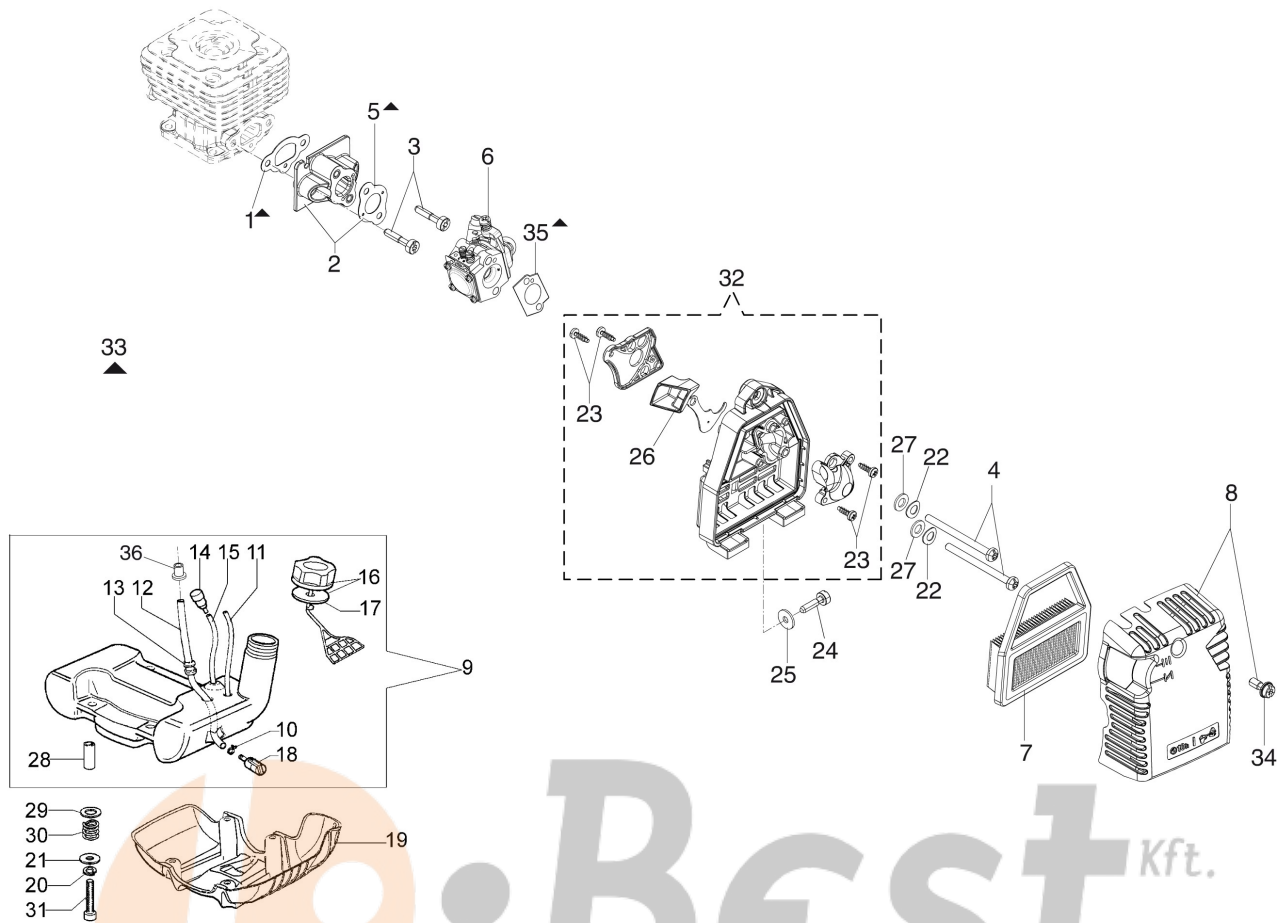

WWW.LOBEST.HU

Illustration Tank and air filter

Ref.Nu	Qty	Part number	Description	Validity from	Validity till	Notes	Bulletin
1	1	61200019AR	Gasket				
2	1	61200198	Insulator				
3	2	3801015R	Screw				
4	2	3891067R	Screw				
5	1	61200196AR	Gasket				
6	1	2318987BR	Carburetor WT-1099				EI02-02_22
7	1	61380013AR	Air filter				
8	1	61330131	Filter cover kit		8619153069		BT3-145-04/20
8	1	61330249	Filter cover kit	S/N 8619153070			BT3-145-04/20
9	1	61330135AR	Complete tank				
10	1	4098377R	Band				
11	1	61250228R	Tube				
12	1	3073014AR	Tube				
13	1	4161211R	Bush				
14	1	61400367R	Breather valve				
15	1	61250228R	Tube				
16	1	61372003R	Tank cap				
17	1	61070006R	Gasket				
18	1	61400322R	Fuel filter				
19	1	61200238AR	Guard				
20	4	3819006R	Washer				
21	4	3918005R	Washer				
22	2	3833073R	Washer				
23	4	3960087AR	Screw				
24	1	3891048R	Screw				
25	1	3918005R	Washer				
26	1	61380074AR	Starter lever				
27	2	3916005R	Washer				
28	4	61200128R	Spacer				
29	4	3916008R	Washer				
30	4	61200129R	Spring				
31	4	3801016R	Screw				
32	1	61332050R	Air filter support set	S/N 8619153070			BT3-145-04/20
32	1	-	Not available for this product		S/N 8619153069		BT3-145-04/20
33	1	61202038BR	Gasket set				
34	1	61330040AR	Screw				
35	1	61350155R	Flange				
36	1	61280105	Band