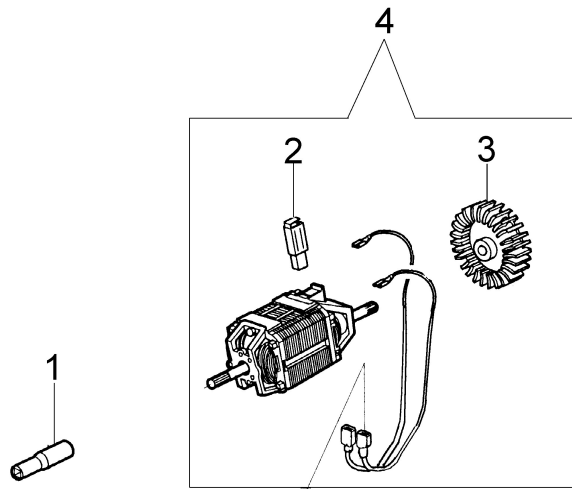

## Illustration Motor (SN 308xxxxxxx)

Ref.Nu	Qty	Part number	Description	Validity from	Validity till	Notes	Bulletin
1	1	071000009R	Joint				
2	1	60020016R	Brush				
3	1	60020008	Fan				
4	1	60042002AR	Complete handle (with motor)				
5	1	2317025	Switch				
6	1	60020121A	Cables set				
7	1	60042002AR	Complete handle (with motor)				
8	1	60020014	Throttle lever				

## Illustration Motor (From SN 313xxxxxxx)

Ref.Nu	Qty	Part number	Description	Validity from	Validity till	Notes	Bulletin
1	1	60020063AR	Electric motor				
2	1	60020049R	Fan				
3	2	60020125R	Brush				
4	1	60020047R	Joint				
5	1	2317025	Switch				
6	1	60020121A	Cables set				
7	1	60020122A	Motor housing				
8	2	60020069R	Adapter				
9	1	60020050R	Throttle lever				
10	1	60042002AR	Complete handle (with motor)				

## Illustration Transmission

Ref.Nu	Qty	Part number	Description	Validity from	Validity till	Notes	Bulletin
1	1	3915006	Nut				
2	1	3916006R	Washer				
3	1	3906053	Screw				
4	1	61150020AR	Drive shaft				
5	1	60012004R	Tube Ø22				
6	3	3801010R	Screw				
7	3	3819006R	Washer				
8	3	3918010R	Washer				
9	1	3960015	Screw				
10	1	4174275R	Blade				
11	1	070000192A	Cover				
12	1	3064004AR	Washer				
13	1	3024012R	Snap ring				
14	1	071000010AR	Spring				
15	2	070000193R	Bushing				
16	1	60012019AR	Nylon spool				
17	1	071000006BR	Knob				
18	1	60012020A	Nylon head Ø1,65				
19	1	60022007R	Guard				
20	1	071000005R	Pin				
21	1	60012002R	Hub				
22	1	3914003R	Nut				
23	1	3901016	Screw				
24	1	004400285R	Washer				
25	1	3024010R	Snap ring				
26	1	4162042A	Handle				