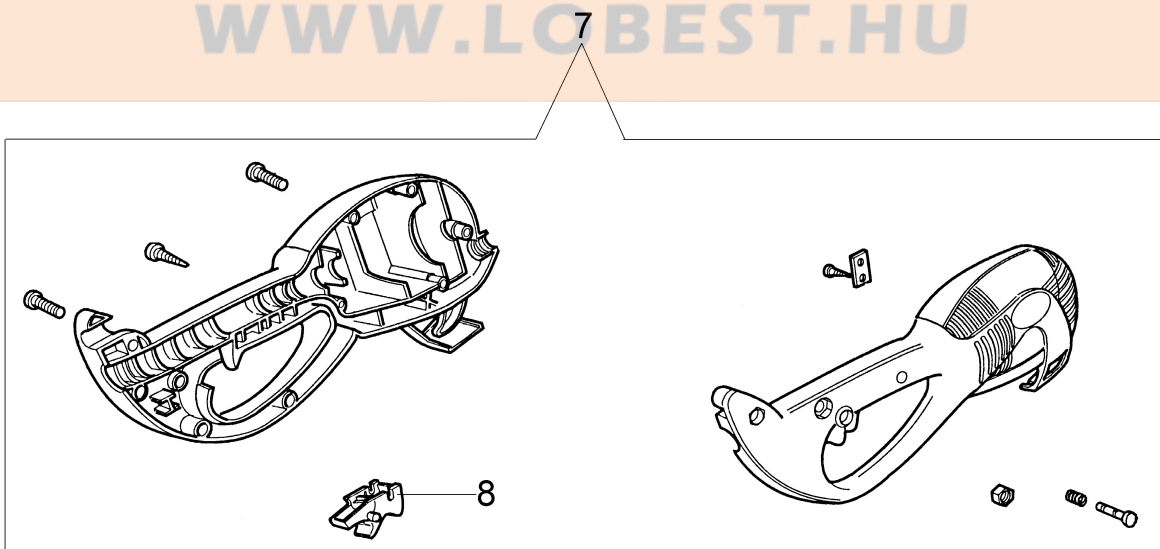

Illustration Motor (SN 308xxxxxxx)

Ref.Nu	Qty	Part number	Description	Validity from	Validity till	Notes	Bulletin
1	1	071000009R	Joint				
2	1	60020016R	Brush				
3	1	60020008	Fan				
4	1	60042002AR	Complete handle (with motor)				
5	1	2317025	Switch				
6	1	60020121A	Cables set				
7	1	60042002AR	Complete handle (with motor)				
8	1	60020014	Throttle lever