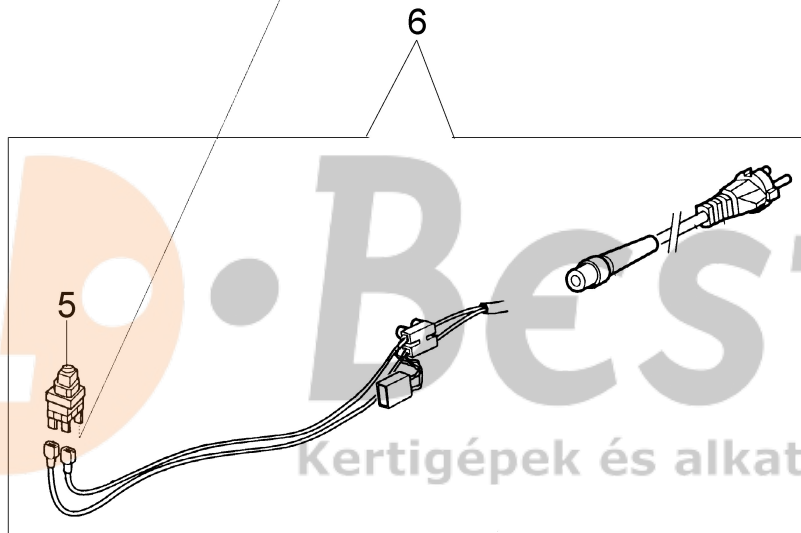

## Illustration Motor (SN 308xxxxxxx)

Ref.Nu	Qty	Part number	Description	Validity from	Validity till	Notes	Bulletin
1	1	071000009R	Joint				
2	1	60020016R	Brush				
3	1	60020008	Fan				
4	1	60042002AR	Complete handle (with motor)				
5	1	2317025	Switch				
6	1	60020121A	Cables set				
7	1	60042002AR	Complete handle (with motor)				
8	1	60020014	Throttle lever				

## Illustration Transmission

Ref.Nu	Qty	Part number	Description	Validity from	Validity till	Notes	Bulletin
1	1	3915006	Nut				
2	1	3916006R	Washer				
3	1	3906053	Screw				
4	1	61150020AR	Drive shaft				
5	1	60012004R	Tube Ø22				
6	3	3801010R	Screw				
7	3	3819006R	Washer				
8	3	3918010R	Washer				
9	1	3960015	Screw				
10	1	4174275R	Blade				
11	1	070000192A	Cover				
12	1	3064004AR	Washer				
13	1	3024012R	Snap ring				
14	1	071000010AR	Spring				
15	2	070000193R	Bushing				
16	1	60012019AR	Nylon spool				
17	1	071000006BR	Knob				
18	1	60012020A	Nylon head Ø1,65				
19	1	60022007R	Guard				
20	1	071000005R	Pin				
21	1	60012002R	Hub				
22	1	3914003R	Nut				
23	1	3901016	Screw				
24	1	004400285R	Washer				
25	1	3024010R	Snap ring				
26	1	4162042A	Handle				