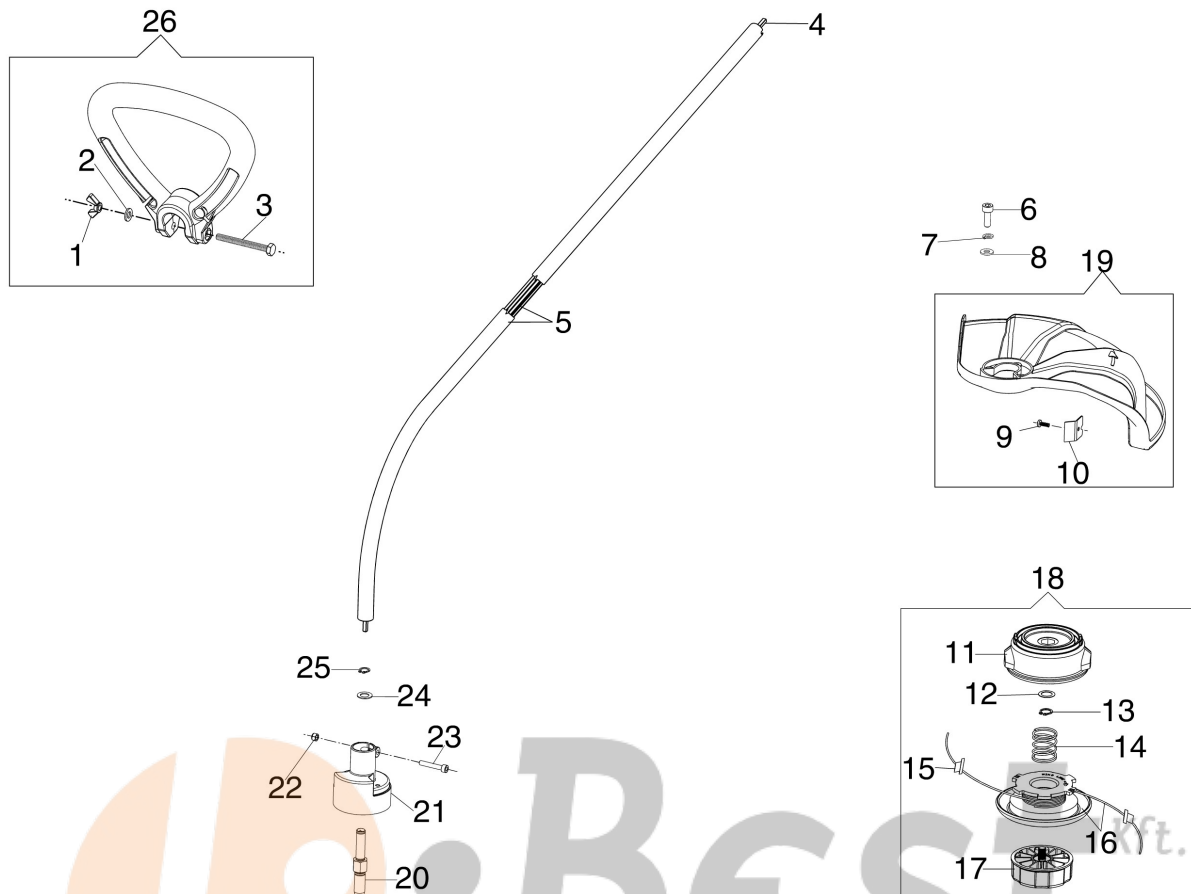

LOBEST
Kertigépek és alkatrészek

WWW.LOBEST.HU

Illustration Transmission

Ref.Nu	Qty	Part number	Description	Validity from	Validity till	Notes	Bulletin
1	1	3915006	Nut				
2	1	3916006R	Washer				
3	1	3906053	Screw				
4	1	61150020AR	Drive shaft				
5	1	60012004R	Tube Ø22				
6	3	3801010R	Screw				
7	3	3819006R	Washer				
8	3	3918010R	Washer				
9	1	3960015	Screw				
10	1	4174275R	Blade				
11	1	070000192A	Cover				
12	1	3064004AR	Washer				
13	1	3024012R	Snap ring				
14	1	071000010AR	Spring				
15	2	070000193R	Bushing				
16	1	60012019AR	Nylon spool				
17	1	071000006BR	Knob				
18	1	60012020A	Nylon head Ø1,65				
19	1	60022007R	Guard				
20	1	071000005R	Pin				
21	1	60012002R	Hub				
22	1	3914003R	Nut				
23	1	3901016	Screw				
24	1	004400285R	Washer				
25	1	3024010R	Snap ring				
26	1	4162042A	Handle				

Best Kft.
Kertigépek és alkatrészek

WWW.LOBEST.HU