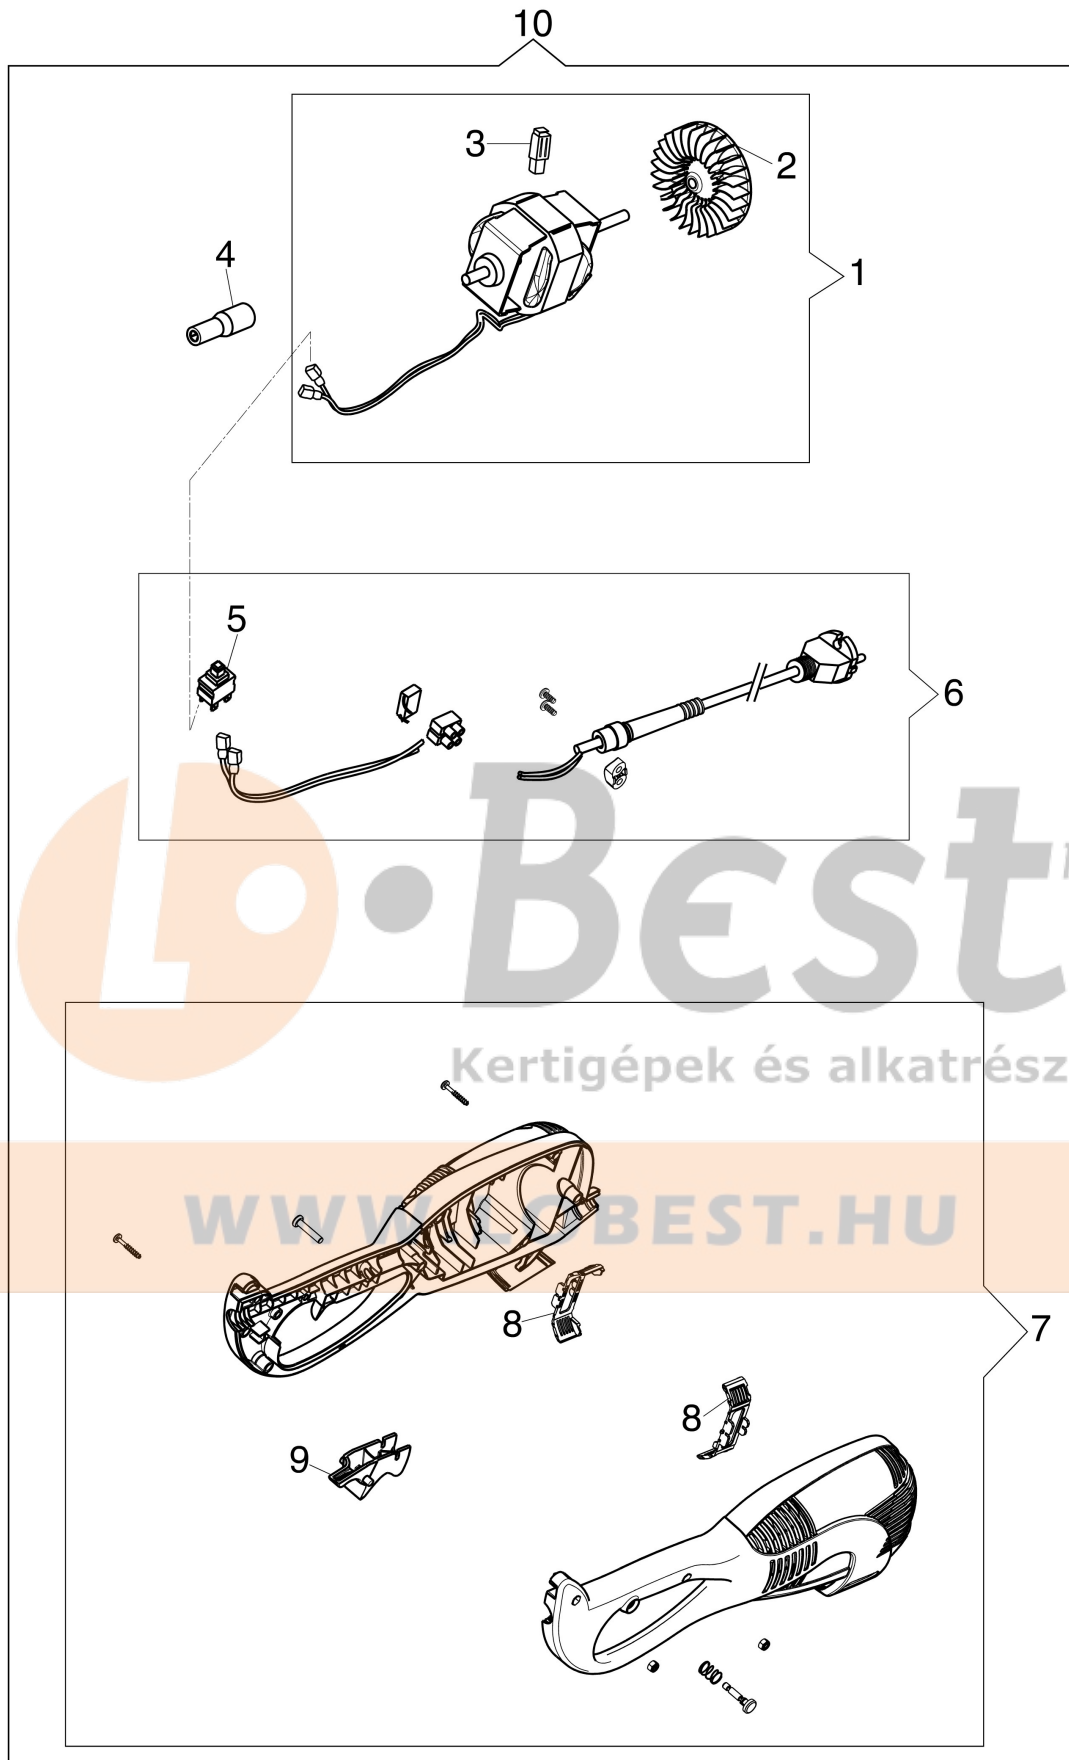

### Documents

Motor (SN 308xxxxxxx)

Motor (From SN 313xxxxxxx)

Transmission

[WWW.LOBEST.HU](http://WWW.LOBEST.HU)

## Illustration Motor (SN 308xxxxxxx)

Ref.Nu	Qty	Part number	Description	Validity from	Validity till	Notes	Bulletin
1	1	071000009R	Joint				
2	1	60020016R	Brush				
3	1	60020008	Fan				
4	1	60042002AR	Complete handle (with motor)				
5	1	2317025	Switch				
6	1	60020121A	Cables set				
7	1	60042002AR	Complete handle (with motor)				
8	1	60020014	Throttle lever				

## Illustration Motor (From SN 313xxxxxxx)

Ref.Nu	Qty	Part number	Description	Validity from	Validity till	Notes	Bulletin
1	1	60020063AR	Electric motor				
2	1	60020049R	Fan				
3	2	60020125R	Brush				
4	1	60020047R	Joint				
5	1	2317025	Switch				
6	1	60020121A	Cables set				
7	1	60020122A	Motor housing				
8	2	60020069R	Adapter				
9	1	60020050R	Throttle lever				
10	1	60042002AR	Complete handle (with motor)				

## Illustration Transmission

Ref.Nu	Qty	Part number	Description	Validity from	Validity till	Notes	Bulletin
1	1	3915006	Nut				
2	1	3916006R	Washer				
3	1	3906053	Screw				
4	1	61150020AR	Drive shaft				
5	1	60012004R	Tube Ø22				
6	3	3801010R	Screw				
7	3	3819006R	Washer				
8	3	3918010R	Washer				
9	1	3960015	Screw				
10	1	4174275R	Blade				
11	1	070000192A	Cover				
12	1	3064004AR	Washer				
13	1	3024012R	Snap ring				
14	1	071000010AR	Spring				
15	2	070000193R	Bushing				
16	1	60012019AR	Nylon spool				
17	1	071000006BR	Knob				
18	1	60012020A	Nylon head Ø1,65				
19	1	60022007R	Guard				
20	1	071000005R	Pin				
21	1	60012002R	Hub				
22	1	3914003R	Nut				
23	1	3901016	Screw				
24	1	004400285R	Washer				
25	1	3024010R	Snap ring				
26	1	4162042A	Handle				