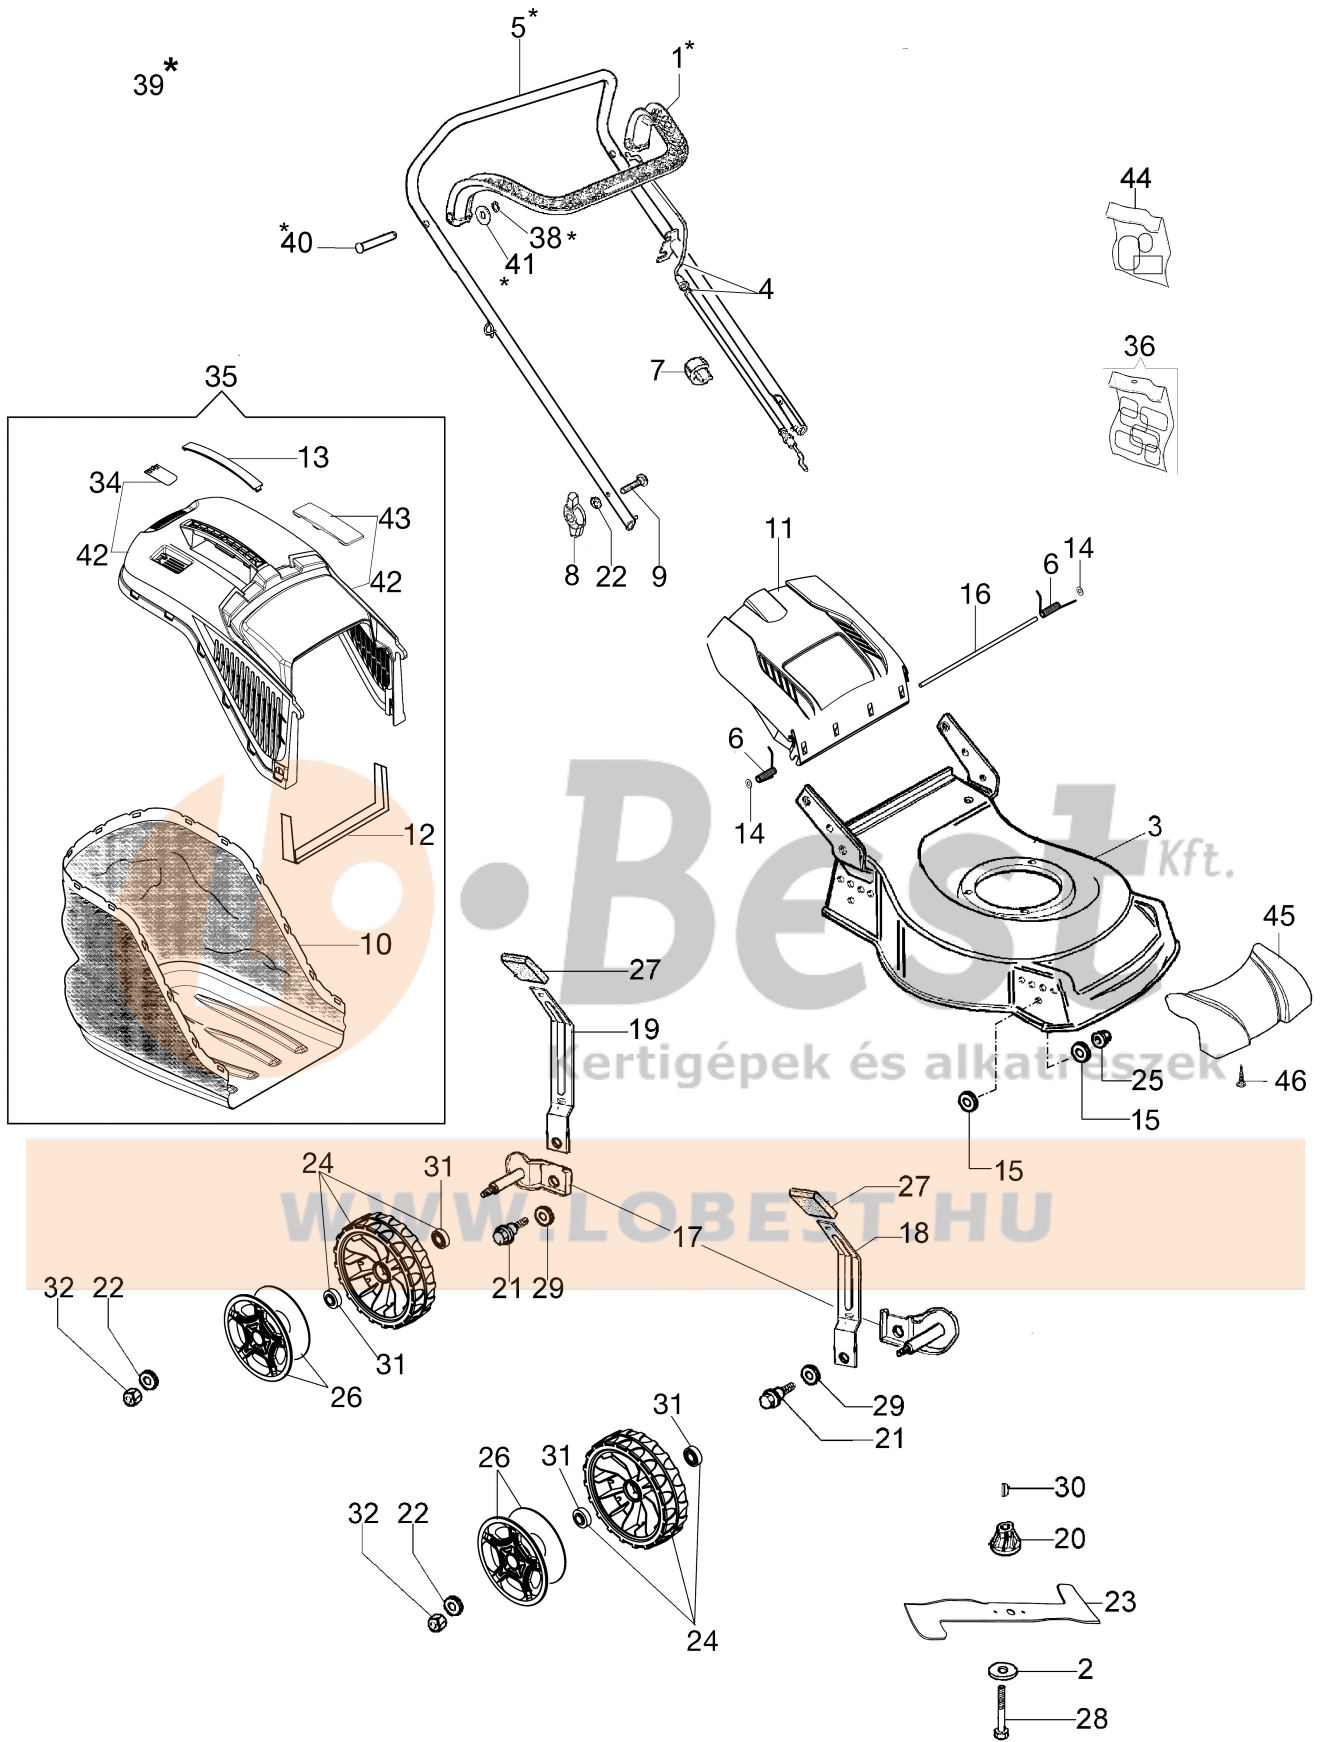

## Illustration Complete illustrated parts list

Ref.Nu	Qty	Part number	Description	Validity from	Validity till	Notes	Bulletin
1	1	66060316AR	Brake lever				
2	1	66060384R	Washer				
3	1	66100271R	Deck				
4	1	66060108R	Engine break cable				
5	1	66060421BR	Handlebar				
6	1	66110609A	Kit spring				
7	1	66060231R	Band				
8	2	66070943R	Tightening handle				
9	2	3910015R	Screw				
10	1	66070875R	Grassbag				
11	1	66110754R	Shutter				
12	1	66070133R	Support				
13	1	66070523R	Cover				
14	2	3045034R	Retainer washer				
15	8	66030012R	Washer				
16	1	66110026R	Deflector axle				
17	2	66070301A	Support set				
18	2	66070248R	Lever				
19	2	66070031R	Lever				
20	1	66030003AR	Hub Ø22,2mm				
21	4	66070030AR	Pin				
22	6	66030012R	Washer				
23	1	66100221R	Mulching blade				
24	4	66070724R	Wheel kit				
25	4	3914012R	Nut				
26	4	66070848R	Wheel cover				
27	4	66070945R	Handle				
28	1	3906150R	Screw				
29	8	3027001R	Washer				
30	1	8202126R	Key				
31	8	66030081R	Bearing				
32	4	3914010R	Nut				
34	1	66070521R	Shutter				
35	1	66070904	Grassbag kit				
36	1	66100251	Labels kit				
38	2	3024006R	Snap ring				
39	1	66060425R	Handle kit				
40	2	66060317BR	Pin				
41	2	3064037R	Washer				
42	1	66072047R	Frame				
43	1	66070466R	Lock				
44	1	66110794	Labels kit			Motore; Engine	
45	1	66070940R	Guard				
46	2	3960137R	Screw				

## Illustration Crankcase cover

Ref.Nu	Qty	Part number	Description	Validity from	Validity till	Notes	Bulletin
1	9	L66150817	Bolt				
2	1	L66151537	Crankcase cover				
3	1	L66150462	Oil seal				
4	1	L66151538	Governor arm shaft				
5	1	L66150035	Washer				
6	1	L66150419	Gasket				
7	1	L66150353	Plug				
8	2	L66151539	Pin				
9	1	L66151540	Governor				
10	1	L66150729	Screw				
11	1	L66151570	Gasket set				