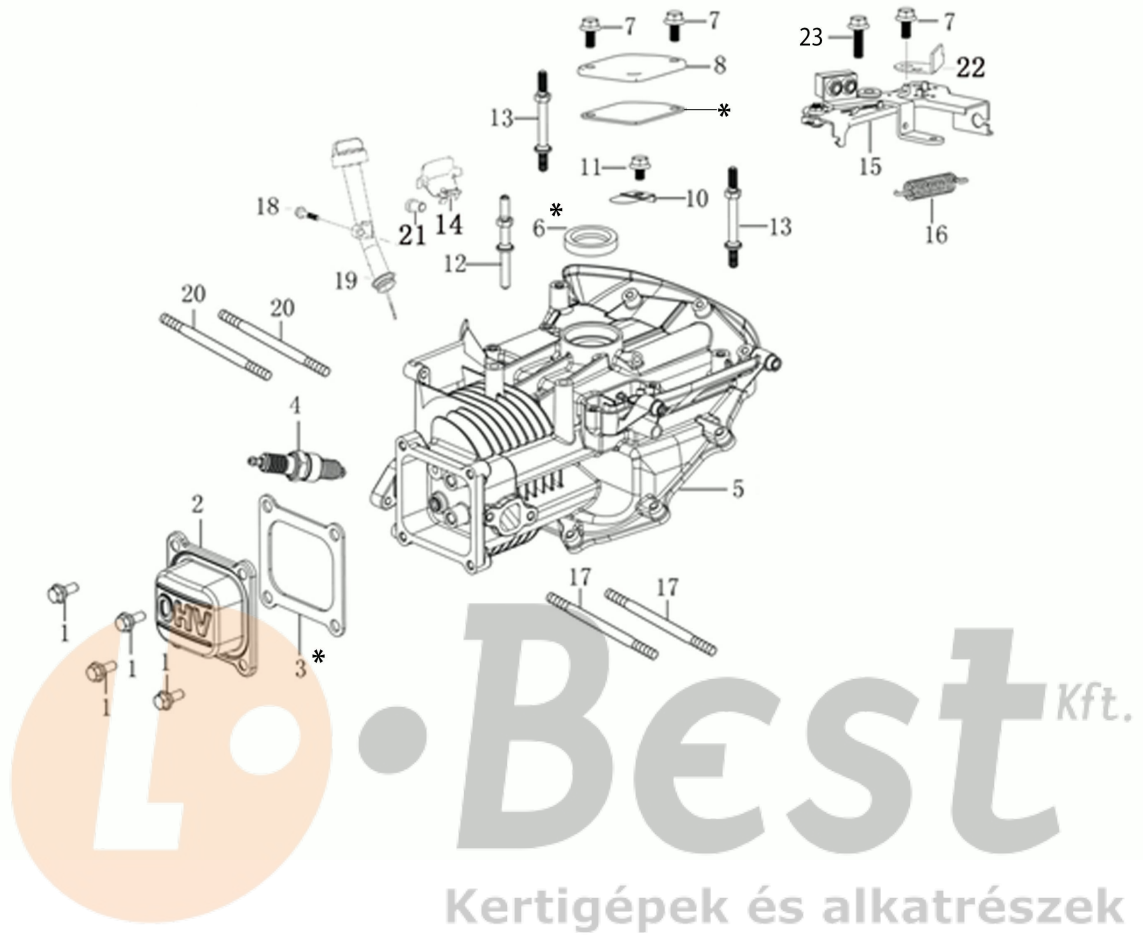

9*

WWW.LOBEST.HU

Illustration Crankcase

Ref.Nu	Qty	Part number	Description	Validity from	Validity till	Notes	Bulletin
1	4	L66150393	Screw				
2	1	L66151522	Cover				
3	1	L66151523	Gasket				
4	1	3055123R	Spark plug				
5	1	L66151524	Crankcase				
6	1	L66150409	Seal ring				
7	3	L66150464	Screw				
8	1	L66151525	Cap				
9	1	L66151570	Gasket set				
10	1	L66150410	Reed valve				
11	1	L66151526	Screw				
12	1	L66151527	Stud				
13	2	L66151528	Stud				
14	1	L66151529	Support				
15	1	L66151530	Brake				
16	1	L66151531	Spring				
17	2	L66151532	Stud				
18	1	L66150453	Screw				
19	1	L66151533	Oil cap assy				
20	2	L66151534	Stud				
21	1	L66151535	Bushing				
22	1	L66151536	Bracket				
23	1	L66150456	Screw