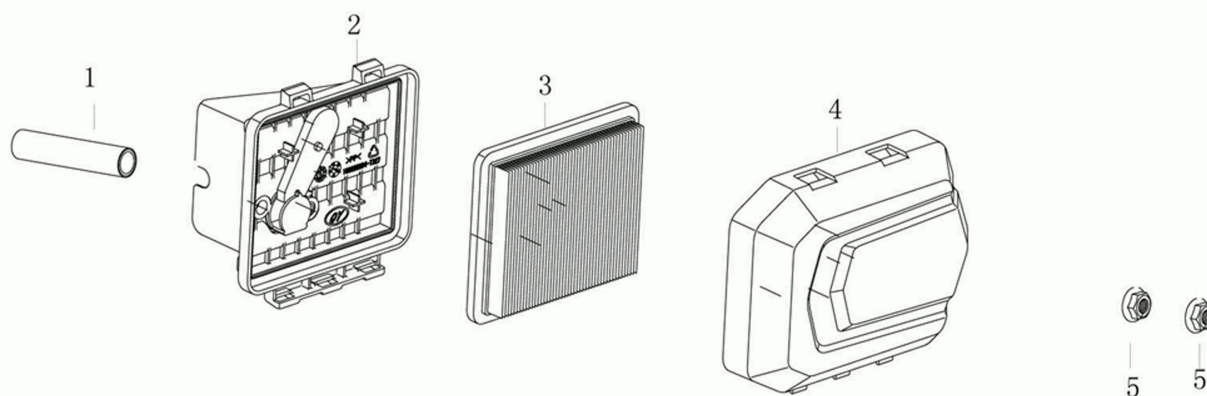

L • Best Kft.
Kertigépek és alkatrészek

WWW.LOBEST.HU

Illustration Air filter

Ref.Nu	Qty	Part number	Description	Validity from	Validity till	Notes	Bulletin
1	1	L66151555	Tube				
2	1	L66151773	Air filter support				
3	1	L66150715	Air filter				
4	1	L66151557	Filter cover				
5	2	004400959R	Nut