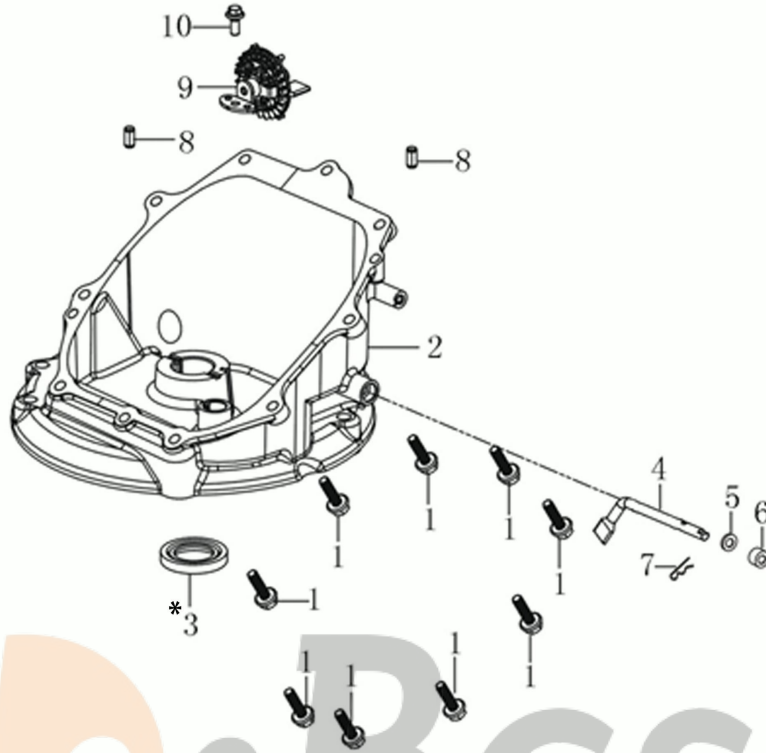

11*

WWW.LOBEST.HU

Illustration Crankcase cover

Ref.Nu	Qty	Part number	Description	Validity from	Validity till	Notes	Bulletin
1	9	L66150817	Bolt				
2	1	L66151537	Crankcase cover				
3	1	L66150462	Oil seal				
4	1	L66151538	Governor arm shaft				
5	1	L66150035	Washer				
6	1	L66150419	Gasket				
7	1	L66150353	Plug				
8	2	L66151539	Pin				
9	1	L66151540	Governor				
10	1	L66150729	Screw				
11	1	L66151570	Gasket set