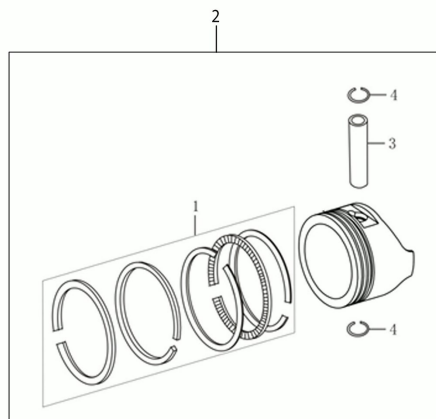

WWW.LOBEST.HU

Illustration Shaft + piston

Ref.Nu	Qty	Part number	Description	Validity from	Validity till	Notes	Bulletin
1	1	L66151541	Piston ring set				BT5-91-05/23
2	1	L66151571	Piston assy				BT5-91-05/23
3	1	L66150342	Piston pin				
4	2	L66150372	Retainer washer				
5	1	L66151542	Connecting rod				
6	1	L66151543	Crankshaft				
7	1	L66151544	Slide				
8	1	L66152078	Piston ring set			Da utilizzare con pistoni /	BT5-91-05/23
9	1	L66152080	Piston assy			-----, -----	BT5-91-05/23