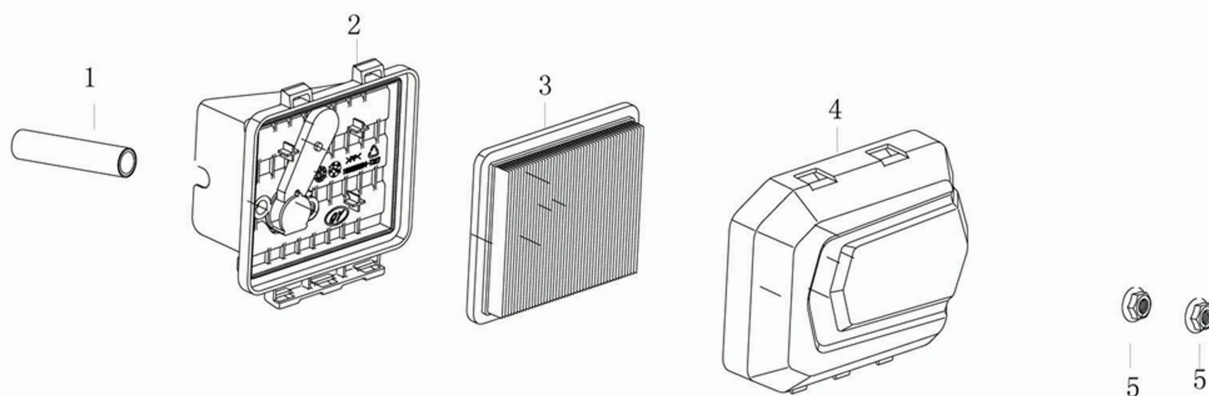

L • **Best** Kft.
Kertigépek és alkatrészek

WWW.LOBEST.HU

Illustration Air filter

Ref.Nu	Qty	Part number	Description	Validity from	Validity till	Notes	Bulletin
1	1	L66151555	Tube				
2	1	L66151773	Air filter support				
3	1	L66150715	Air filter				
4	1	L66151557	Filter cover				
5	2	004400959R	Nut