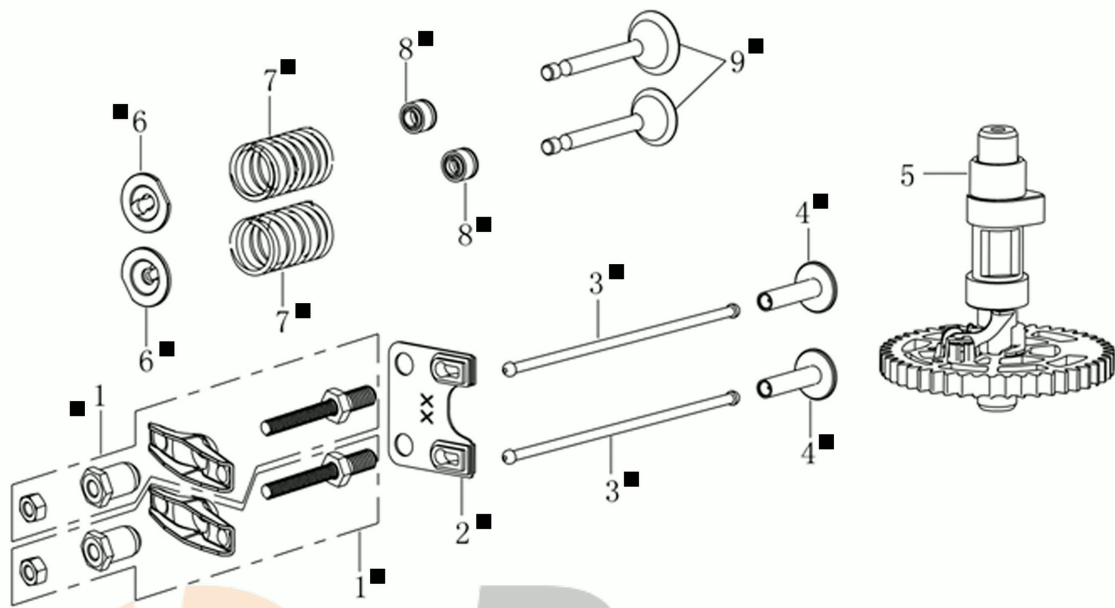

10

L • **Best** Kft.
Kertigépek és alkatrészek

WWW.LOBEST.HU

Illustration Reed valve kit

Ref.Nu	Qty	Part number	Description	Validity from	Validity till	Notes	Bulletin
1	2	L66151545	Compensator				
2	1	L66151546	Plate				
3	2	L66150402	Equalizer rod				
4	2	L66151547	Slide				
5	1	L66151548	Camshaft assy				
6	2	L66150398	Spring holder				
7	2	L66150522	Valves spring				
8	2	L66150367	Seal				
9	1	L66150400	Suction/exhaust valve kit				
10	1	L66151572	Reed valve kit