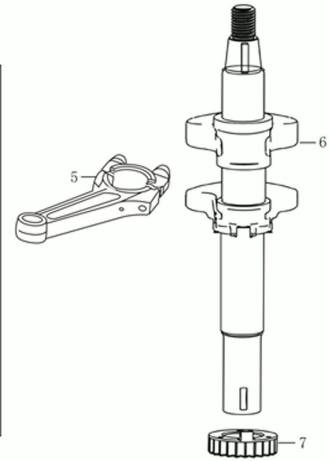

WWW.LOBEST.HU

Illustration Shaft + piston

Ref.Nu	Qty	Part number	Description	Validity from	Validity till	Notes	Bulletin
1	1	L66151541	Piston ring set				BT5-91-05/23
2	1	L66151571	Piston assy				BT5-91-05/23
3	1	L66150342	Piston pin				
4	2	L66150372	Retainer washer				
5	1	L66151542	Connecting rod				
6	1	L66151543	Crankshaft				
7	1	L66151544	Slide				
8	1	L66152078	Piston ring set			Da utilizzare con pistoni /	BT5-91-05/23
9	1	L66152080	Piston assy			-----, -----	BT5-91-05/23