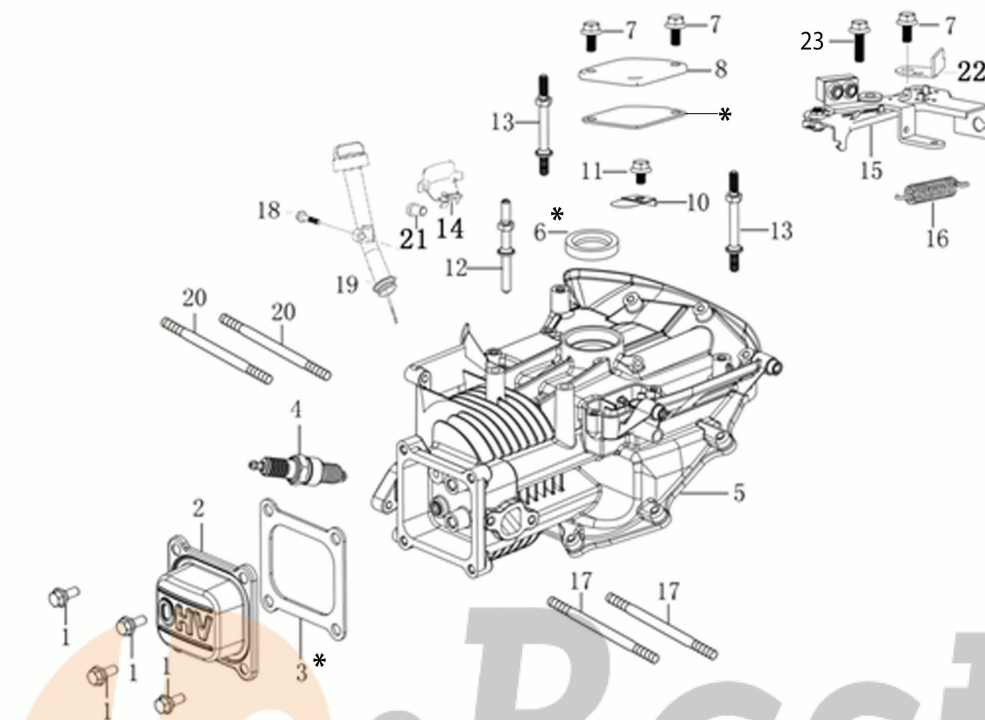

9*

L • Best Kft.
Kertigépek és alkatrészek

WWW.LOBEST.HU

Illustration Crankcase

Ref.Nu	Qty	Part number	Description	Validity from	Validity till	Notes	Bulletin
1	4	L66150393	Screw				
2	1	L66151522	Cover				
3	1	L66151523	Gasket				
4	1	3055123R	Spark plug				
5	1	L66151524	Crankcase				
6	1	L66150409	Seal ring				
7	3	L66150464	Screw				
8	1	L66151525	Cap				
9	1	L66151570	Gasket set				
10	1	L66150410	Reed valve				
11	1	L66151526	Screw				
12	1	L66151527	Stud				
13	2	L66151528	Stud				
14	1	L66151529	Support				
15	1	L66151530	Brake				
16	1	L66151531	Spring				
17	2	L66151532	Stud				
18	1	L66150453	Screw				
19	1	L66151533	Oil cap assy				
20	2	L66151534	Stud				
21	1	L66151535	Bushing				
22	1	L66151536	Bracket				
23	1	L66150456	Screw