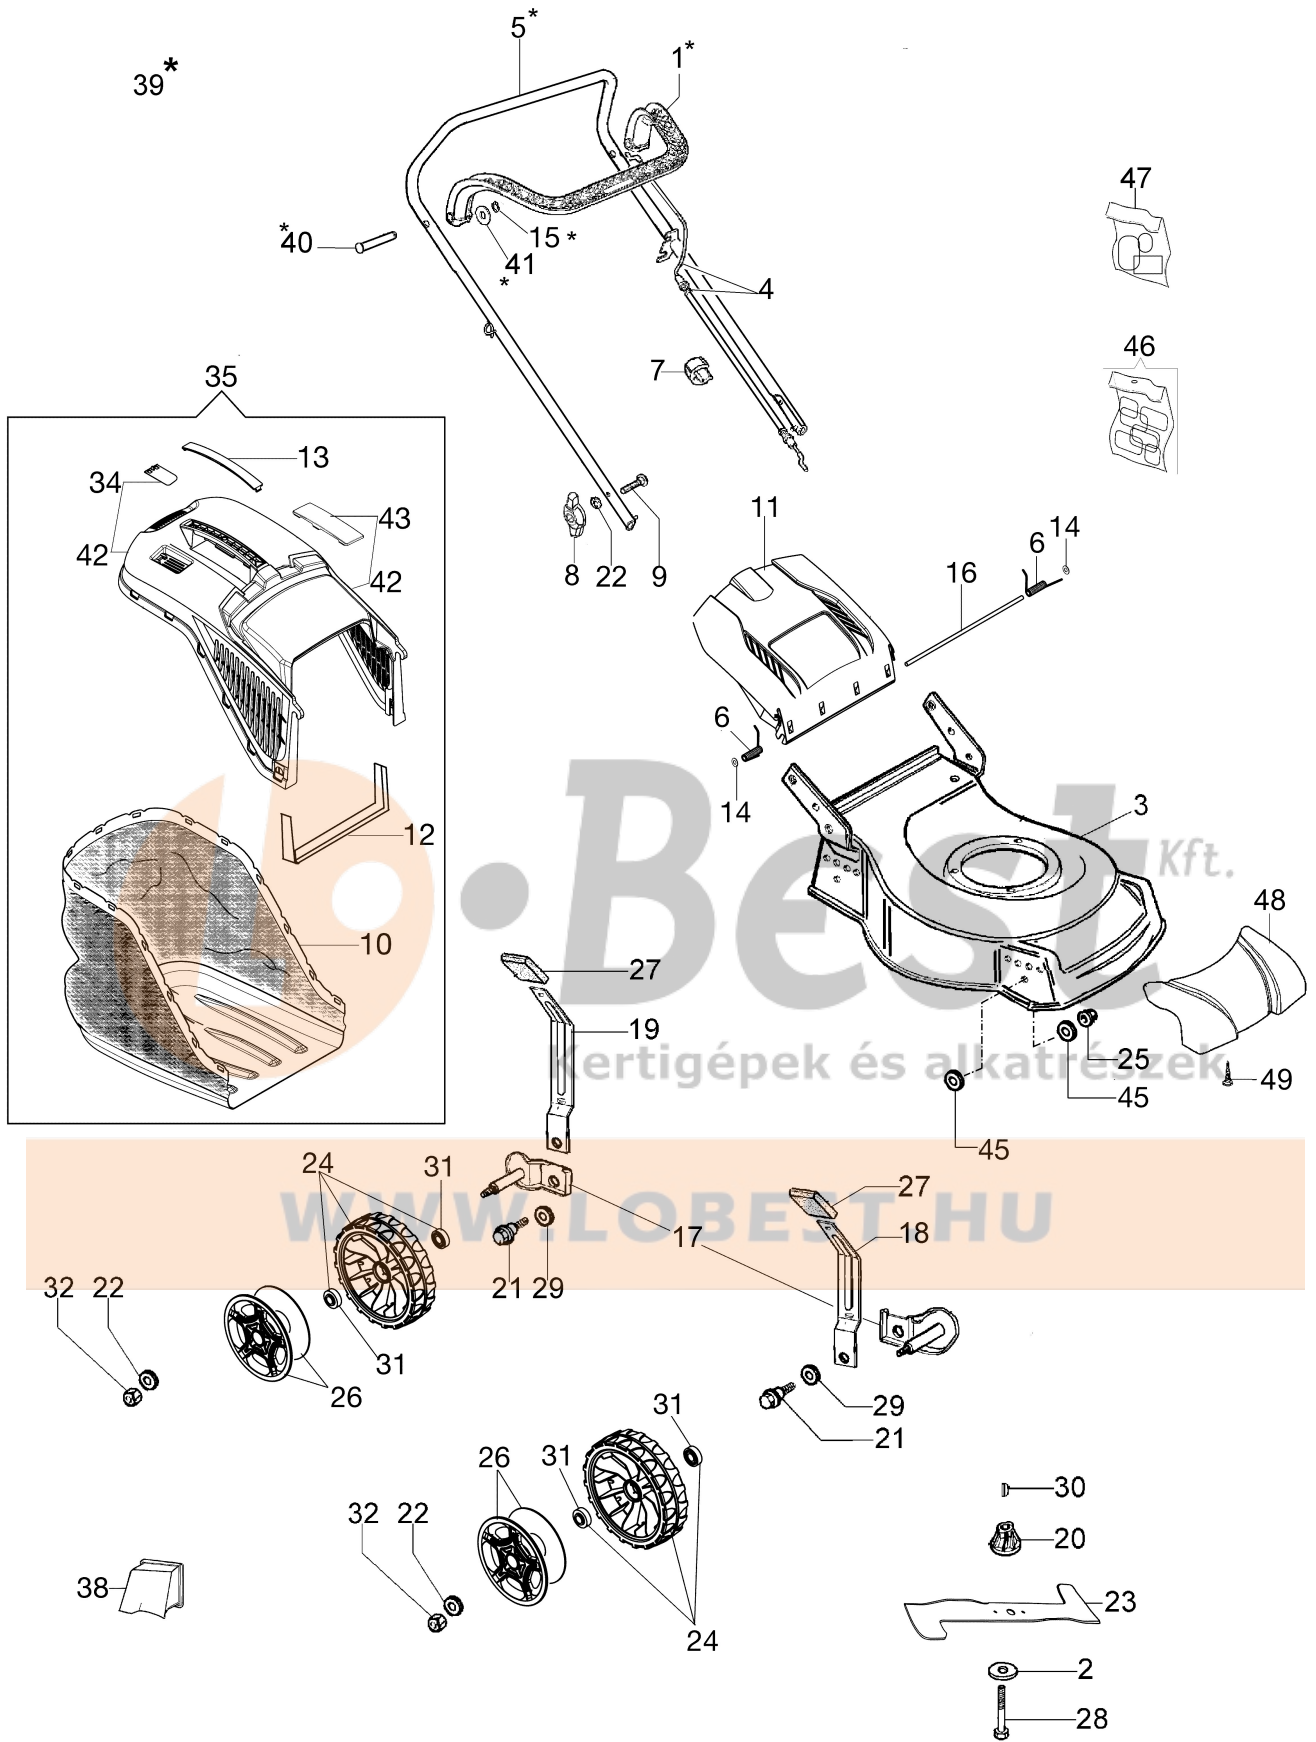

## Illustration Complete illustrated parts list

Ref.Nu	Qty	Part number	Description	Validity from	Validity till	Notes	Bulletin
1	1	66060316AR	Brake lever				
2	1	66060384R	Washer				
3	1	66110764A	Deck			Grigio; Grey	
4	1	66030276R	Engine break cable				
5	1	66060421BR	Handlebar				
6	1	66110609A	Kit spring				
7	1	66060231R	Band				
8	2	66070943R	Tightening handle				
9	2	3910015R	Screw				
10	1	66070875R	Grassbag				
11	1	66110754R	Shutter			Arancio; Orange	
12	1	66070133R	Support				
13	1	66070523R	Cover				
14	2	3045034R	Retainer washer				
15	2	3024006R	Snap ring				
16	1	66110026R	Deflector axle				
17	2	66070301A	Support set				
18	4	66070248R	Lever				
19	4	66070031R	Lever				
20	1	66030003AR	Hub Ø22,2mm				
21	4	66070030AR	Pin				
22	6	66030012R	Washer				
23	1	66110594R	Mulching blade				
24	4	66070724R	Wheel kit				
25	4	3914012R	Nut				
26	4	66070848R	Wheel cover				
27	4	66070945R	Handle				
28	1	3906150R	Screw				
29	8	3027001R	Washer				
30	1	8202126R	Key				
31	8	66030081R	Bearing				
32	4	3914010R	Nut				
34	1	66070521R	Shutter				
35	1	66070904	Grassbag kit				
38	1	66110828R	Mulching cap				
39	1	66060425R	Handle kit				
40	2	66060317BR	Pin				
41	2	3064037R	Washer				
42	1	66072047R	Frame				
43	1	66070466R	Lock				
45	8	66030012R	Washer				
46	1	66110679	Labels kit				
47	1	66110794	Labels kit			Motore; Engine	
48	1	66070940R	Guard				

## Illustration Complete illustrated parts list

Ref.Nu	Qty	Part number	Description	Validity from	Validity till	Notes	Bulletin
49	2	3960137R	Screw				

[WWW.LOBEST.HU](http://WWW.LOBEST.HU)

9\*

**L • Best** Kft.  
Kertigépek és alkatrészek