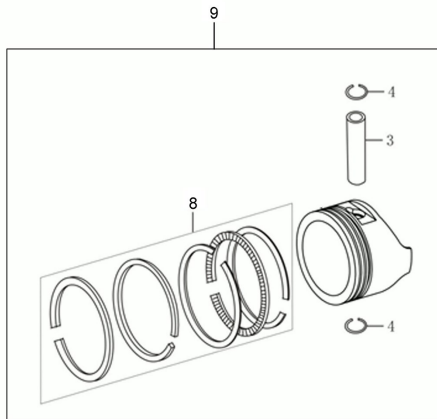

WWW.LOBEST.HU

Illustration Shaft + piston

Ref.Nu	Qty	Part number	Description	Validity from	Validity till	Notes	Bulletin
1	1	L66151541	Piston ring set				BT5-91-05/23
2	1	L66151571	Piston assy				BT5-91-05/23
3	1	L66150342	Piston pin				
4	2	L66150372	Retainer washer				
5	1	L66151542	Connecting rod				
6	1	L66151543	Crankshaft				
7	1	L66151544	Slide				
8	1	L66152078	Piston ring set			Da utilizzare con pistoni /	BT5-91-05/23
9	1	L66152080	Piston assy			-----, -----	BT5-91-05/23