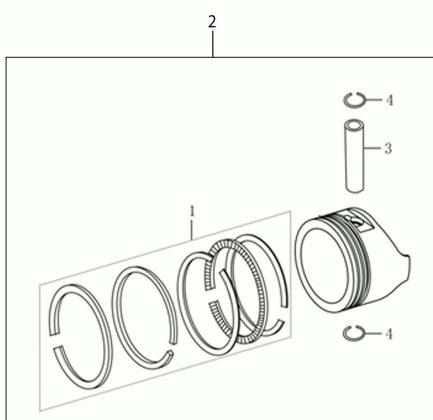

2° serie / 2ndseries

1° serie / 1stseries

WWW.LOBEST.HU

Illustration Shaft + piston

Ref.Nu	Qty	Part number	Description	Validity from	Validity till	Notes	Bulletin
1	1	L66151541	Piston ring set				BT5-91-05/23
2	1	L66151571	Piston assy				BT5-91-05/23
3	1	L66150342	Piston pin				
4	2	L66150372	Retainer washer				
5	1	L66151576	Connecting rod				
6	1	L66151577	Crankshaft				
7	1	L66151544	Slide				
8	1	L66152078	Piston ring set			Da utilizzare con pistoni /	BT5-91-05/23
9	1	L66152080	Piston assy			-----, -----	BT5-91-05/23