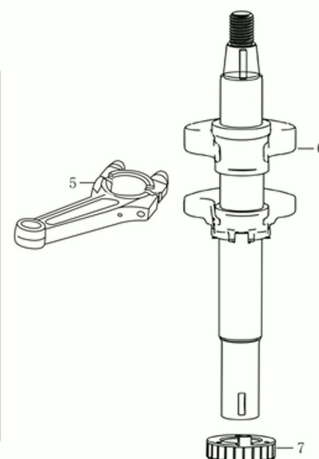

2° serie / 2ndseries

1° serie / 1stseries

WWW.LOBEST.HU

Illustration Shaft + piston

Ref.Nu	Qty	Part number	Description	Validity from	Validity till	Notes	Bulletin
1	1	L66151541	Piston ring set				BT5-91-05/23
2	1	L66151571	Piston assy				BT5-91-05/23
3	1	L66150342	Piston pin				
4	2	L66150372	Retainer washer				
5	1	L66151576	Connecting rod				
6	1	L66151577	Crankshaft				
7	1	L66151544	Slide				
8	1	L66152078	Piston ring set			Da utilizzare con pistoni /	BT5-91-05/23
9	1	L66152080	Piston assy			-----, -----	BT5-91-05/23