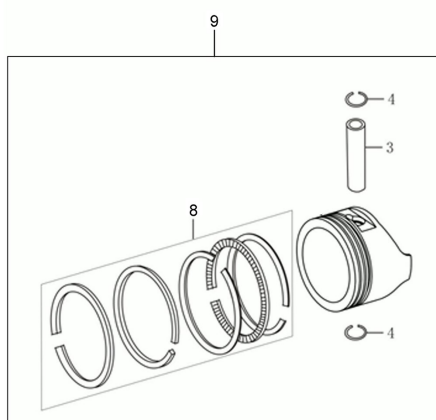

2° serie / 2ndseries

1° serie / 1stseries

WWW.LOBEST.HU

Illustration Shaft + piston

Ref.Nu	Qty	Part number	Description	Validity from	Validity till	Notes	Bulletin
1	1	L66151541	Piston ring set				BT5-91-05/23
2	1	L66151571	Piston assy				BT5-91-05/23
3	1	L66150342	Piston pin				
4	2	L66150372	Retainer washer				
5	1	L66151576	Connecting rod				
6	1	L66151577	Crankshaft				
7	1	L66151544	Slide				
8	1	L66152078	Piston ring set			Da utilizzare con pistoni /	BT5-91-05/23
9	1	L66152080	Piston assy			-----, -----	BT5-91-05/23