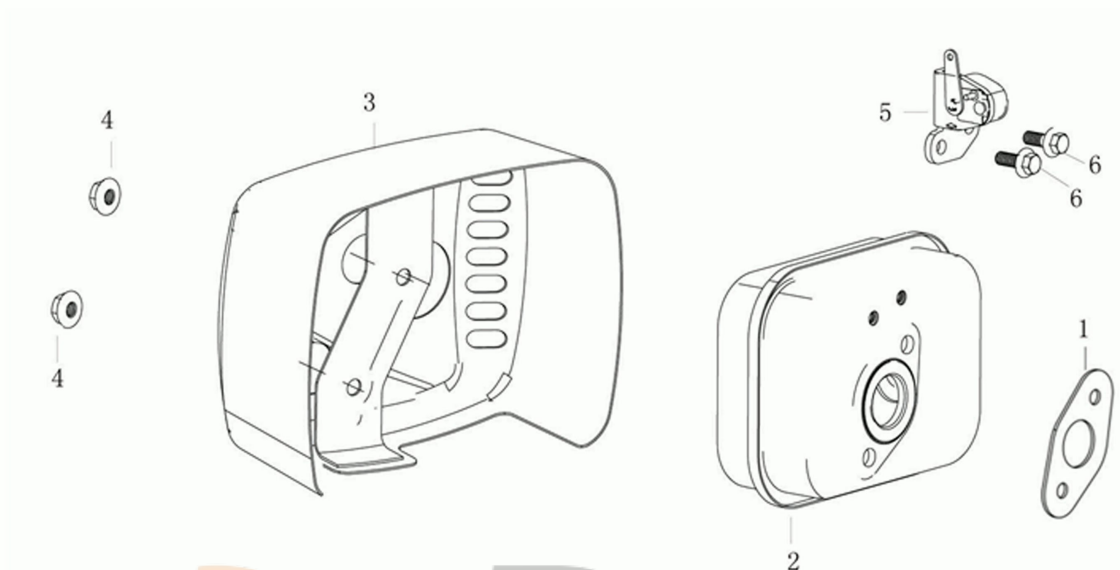

LOBEST Kft.
Kertigépek és alkatrészek

WWW.LOBEST.HU

Illustration Muffler

Ref.Nu	Qty	Part number	Description	Validity from	Validity till	Notes	Bulletin
1	1	L66151563	Gasket				
2	1	L66151564A	Muffler				
3	1	L66151565	Cover				
4	2	L66150185	Nut				
5	1	L66151566	Control start				
6	2	L66150729	Screw