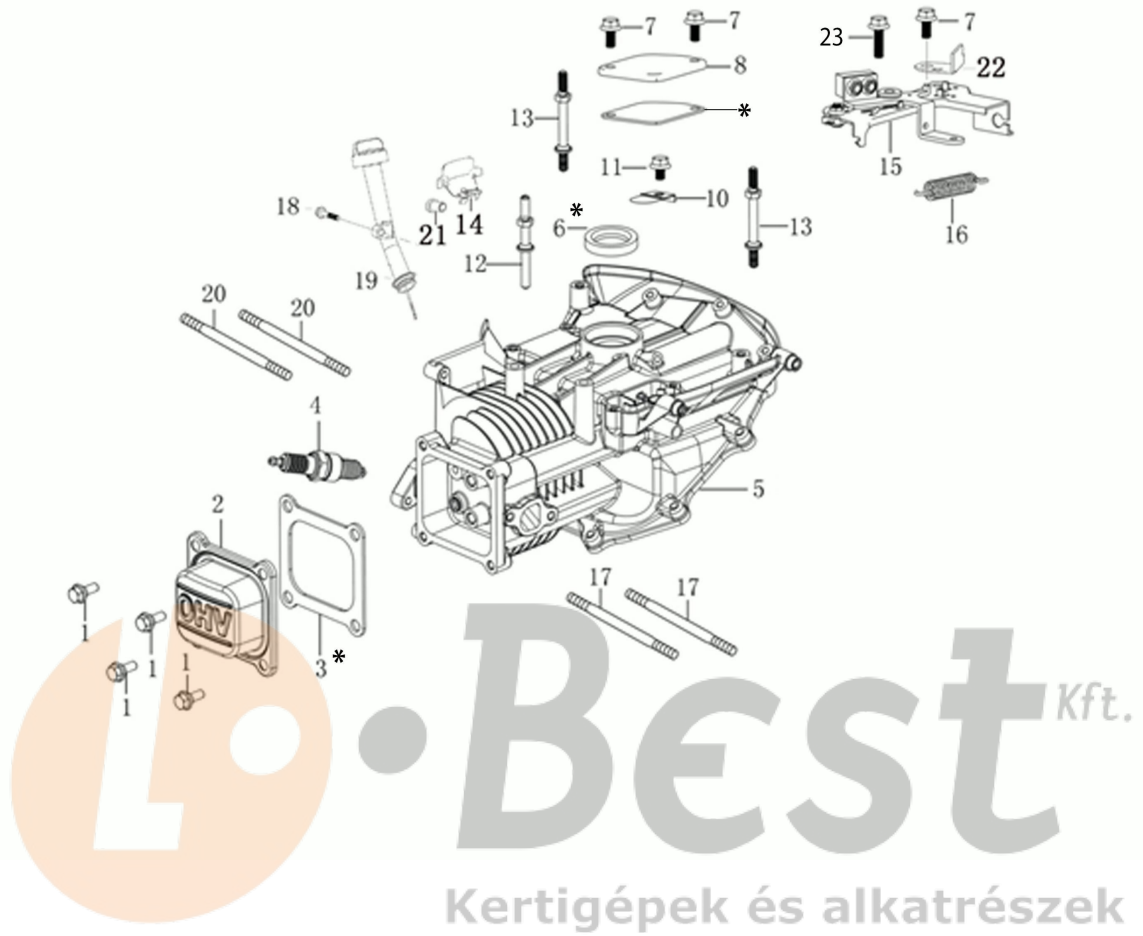

9*

WWW.LOBEST.HU

Illustration Crankcase

Ref.Nu	Qty	Part number	Description	Validity from	Validity till	Notes	Bulletin
1	4	L66150393	Screw				
2	1	L66151522	Cover				
3	1	L66151523	Gasket				
4	1	3055123R	Spark plug				
5	1	L66151524	Crankcase				
6	1	L66150409	Seal ring				
7	3	L66150464	Screw				
8	1	L66151525	Cap				
9	1	L66151570	Gasket set				
10	1	L66150410	Reed valve				
11	1	L66151526	Screw				
12	1	L66151527	Stud				
13	2	L66151528	Stud				
14	1	L66151529	Support				
15	1	L66151530	Brake				
16	1	L66151531	Spring				
17	2	L66151532	Stud				
18	1	L66150453	Screw				
19	1	L66151533	Oil cap assy				
20	2	L66151534	Stud				
21	1	L66151535	Bushing				
22	1	L66151536	Bracket				
23	1	L66150456	Screw