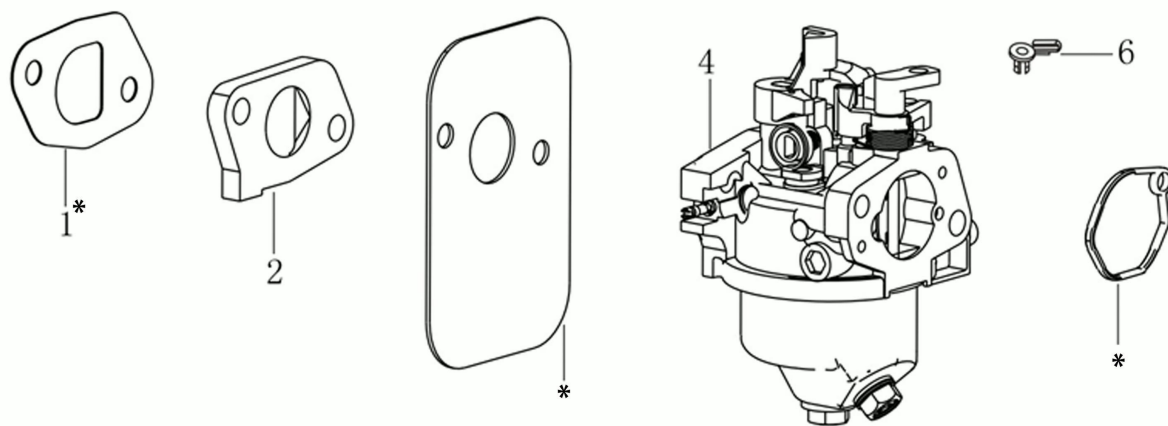

3*

WWW.LOBEST.HU

Illustration Carburetor

Ref.Nu	Qty	Part number	Description	Validity from	Validity till	Notes	Bulletin
1	1	L66151553	Gasket				
2	1	L66151981	Insulator				
3	1	L66151570	Gasket set				
4	1	L66151578	Carburetor				
6	1	L66150731	Shoe