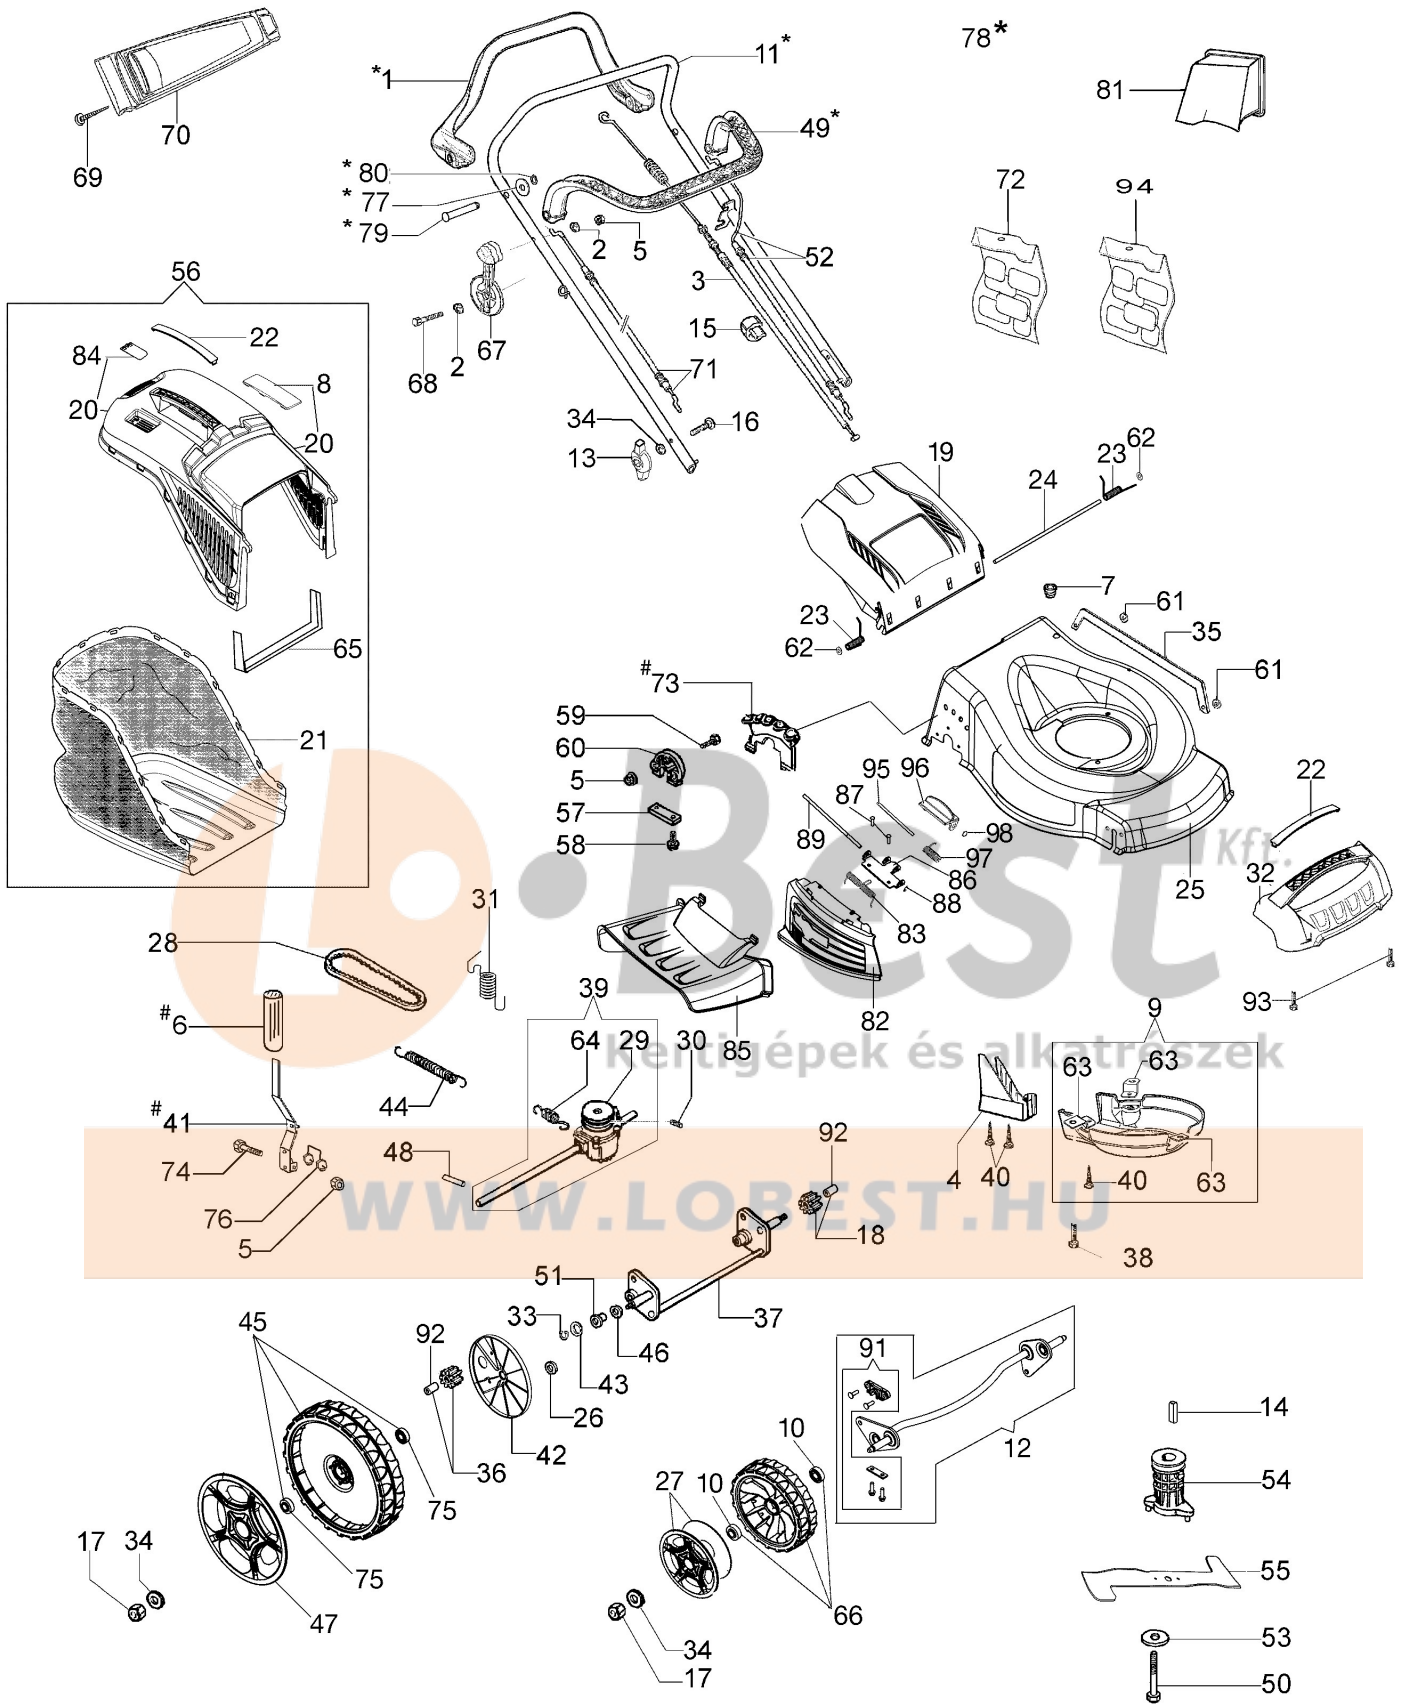

## Illustration Illustrated parts list

| Ref.Nu | Qty | Part number | Description       | Validity from | Validity till | Notes | Bulletin |
|--------|-----|-------------|-------------------|---------------|---------------|-------|----------|
| 1      | 1   | 66060398BR  | Traction lever    |               |               |       |          |
| 2      | 2   | 3918009R    | Washer            |               |               |       |          |
| 3      | 1   | 66060058CR  | Traction cable    |               |               |       |          |
| 4      | 1   | 66110845    | Guard             |               |               |       |          |
| 5      | 7   | 3914006R    | Nut               |               |               |       |          |
| 6      | 1   | 66070913R   | Knob              |               |               |       |          |
| 7      | 1   | 66030038    | Grommet           |               |               |       |          |
| 8      | 1   | 66070466R   | Lock              |               |               |       |          |
| 9      | 1   | 66070233A   | Guard kit         |               |               |       |          |
| 10     | 4   | 3035023R    | Bearing           |               |               |       |          |
| 11     | 1   | 66060421BR  | Handlebar         |               |               |       |          |
| 12     | 1   | 66070749    | Axle kit          |               |               |       |          |
| 13     | 2   | 66070943R   | Tightening handle |               |               |       |          |
| 14     | 1   | 8202126R    | Key               |               |               |       |          |
| 15     | 2   | 66060231R   | Band              |               |               |       |          |
| 16     | 2   | 3910015R    | Screw             |               |               |       |          |
| 17     | 4   | 3914012R    | Nut               |               |               |       |          |
| 18     | 1   | 66070437R   | Left sprocket     |               |               |       |          |
| 19     | 1   | 66110754R   | Shutter           |               |               |       |          |
| 20     | 1   | 66072047R   | Frame             |               |               |       |          |
| 21     | 1   | 66070875R   | Grassbag          |               |               |       |          |
| 22     | 2   | 66070523R   | Cover             |               |               |       |          |
| 23     | 1   | 66110609A   | Kit spring        |               |               |       |          |
| 24     | 1   | 66110026R   | Deflector axle    |               |               |       |          |
| 25     | 1   | 66110762A   | Deck              |               |               |       |          |
| 26     | 2   | 3916015R    | Washer            |               |               |       |          |
| 27     | 2   | 66070884R   | Wheel cover       |               |               |       |          |
| 28     | 1   | 66030037R   | Belt              |               |               |       |          |
| 29     | 1   | 66071084R   | Pulley            |               |               |       |          |
| 30     | 1   | 3022020R    | Plug              |               |               |       |          |
| 31     | 1   | 66070035BR  | Spring            |               |               |       |          |
| 32     | 1   | 66070488R   | Guard             |               |               |       |          |
| 33     | 4   | 3024012R    | Snap ring         |               |               |       |          |
| 34     | 7   | 3916008R    | Washer            |               |               |       |          |
| 35     | 1   | 66110100    | Rod               |               |               |       |          |
| 36     | 1   | 66070436R   | Right sprocket    |               |               |       |          |
| 37     | 1   | 66070287AR  | Rear axle         |               |               |       |          |
| 38     | 3   | 3806076R    | Screw             |               |               |       |          |
| 39     | 1   | 66070017ER  | Transmission      |               |               |       |          |
| 40     | 5   | 011200035R  | Screw             |               |               |       |          |
| 41     | 1   | 66070286CR  | Lever             |               |               |       |          |
| 42     | 2   | 66070756    | Wheel cover       |               |               |       |          |
| 43     | 1   | 66030044    | Spacer            |               |               |       |          |
| 44     | 1   | 66070036R   | Spring            |               |               |       |          |