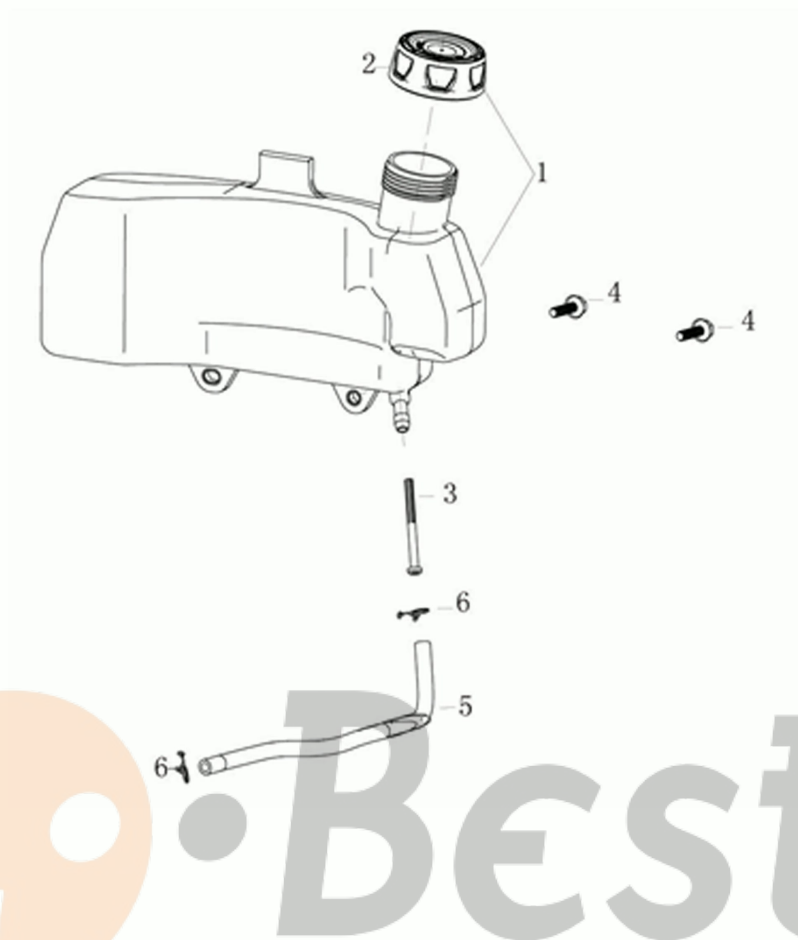

L • **Best** Kft.
Kertigépek és alkatrészek

WWW.LOBEST.HU

Illustration Tank

Ref.Nu	Qty	Part number	Description	Validity from	Validity till	Notes	Bulletin
1	1	L66151567	Complete tank				
2	1	L66151568	Tank cap				EI5-11/20
3	1	L66150439	Filter				
4	2	L66150456	Screw				
5	1	L66151569	Tube				
6	2	L66150435	Clip