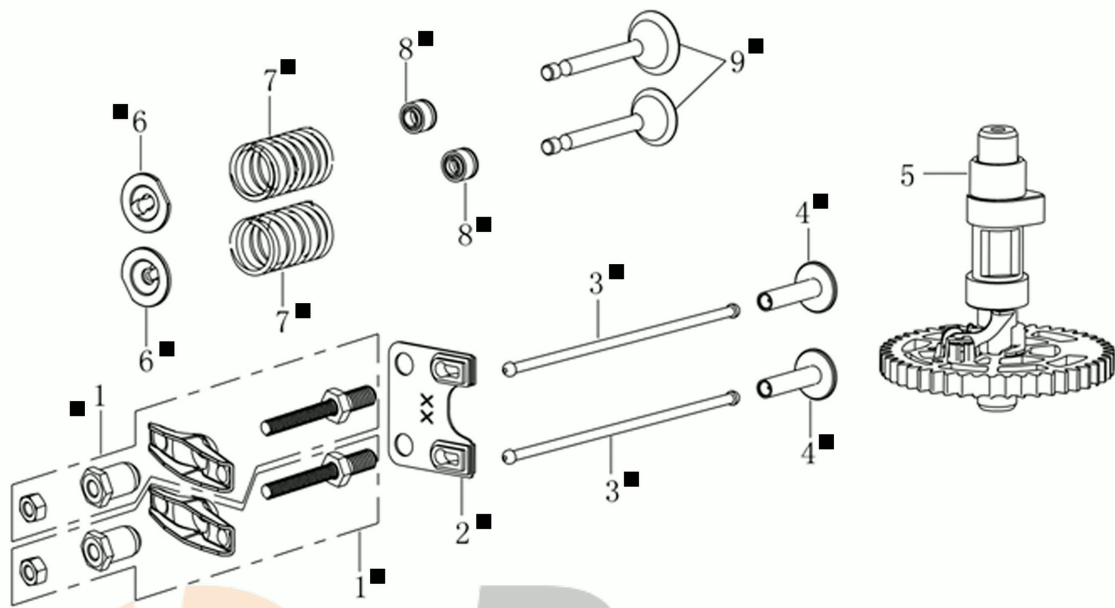

10

L • Best Kft.
Kertigépek és alkatrészek

WWW.LOBEST.HU

Illustration Reed valve kit

Ref.Nu	Qty	Part number	Description	Validity from	Validity till	Notes	Bulletin
1	2	L66151545	Compensator				
2	1	L66151546	Plate				
3	2	L66150402	Equalizer rod				
4	2	L66151547	Slide				
5	1	L66151548	Camshaft assy				
6	2	L66150398	Spring holder				
7	2	L66150522	Valves spring				
8	2	L66150367	Seal				
9	1	L66150400	Suction/exhaust valve kit				
10	1	L66151572	Reed valve kit