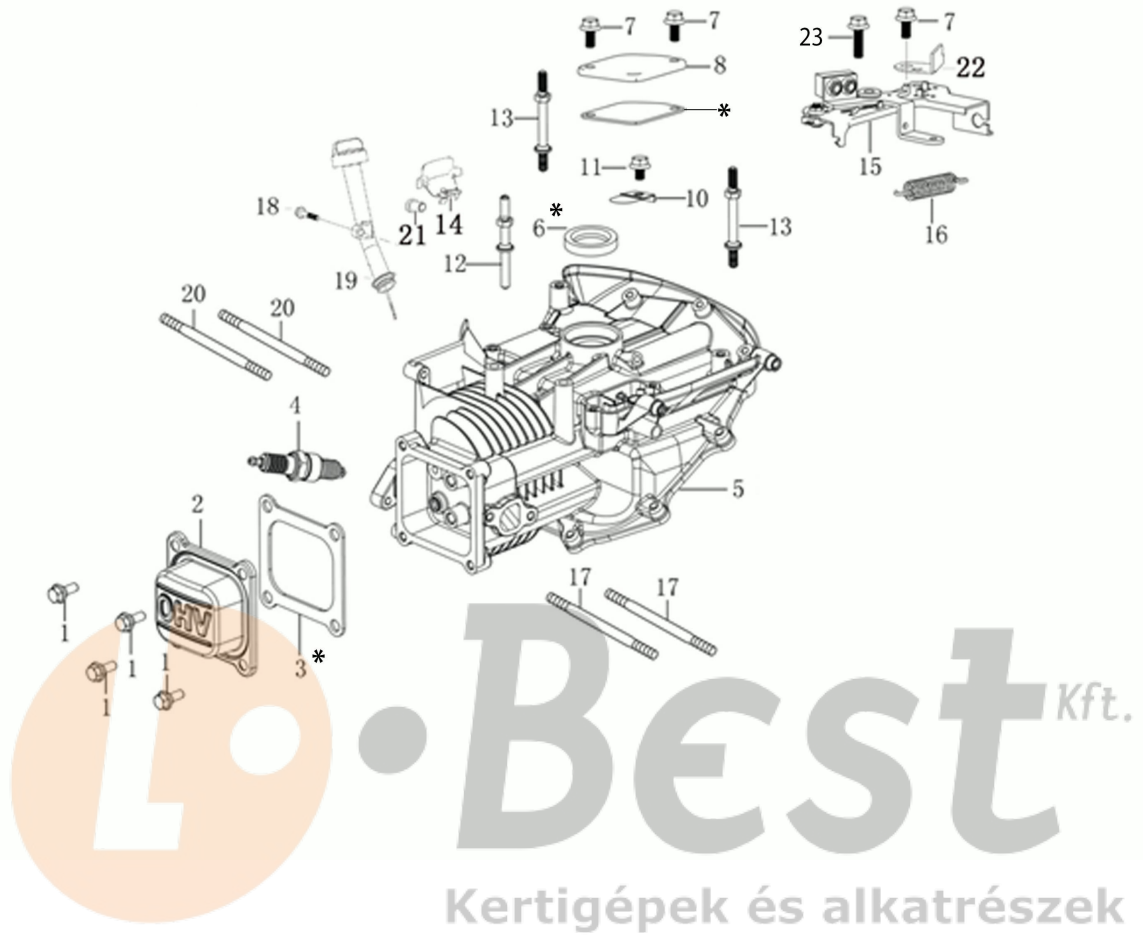

9*

WWW.LOBEST.HU

Illustration Crankcase

Ref.Nu	Qty	Part number	Description	Validity from	Validity till	Notes	Bulletin
1	4	L66150393	Screw				
2	1	L66151522	Cover				
3	1	L66151523	Gasket				
4	1	3055123R	Spark plug				
5	1	L66151524	Crankcase				
6	1	L66150409	Seal ring				
7	3	L66150464	Screw				
8	1	L66151525	Cap				
9	1	L66151570	Gasket set				
10	1	L66150410	Reed valve				
11	1	L66151526	Screw				
12	1	L66151527	Stud				
13	2	L66151528	Stud				
14	1	L66151529	Support				
15	1	L66151530	Brake				
16	1	L66151531	Spring				
17	2	L66151532	Stud				
18	1	L66150453	Screw				
19	1	L66151533	Oil cap assy				
20	2	L66151534	Stud				
21	1	L66151535	Bushing				
22	1	L66151536	Bracket				
23	1	L66150456	Screw