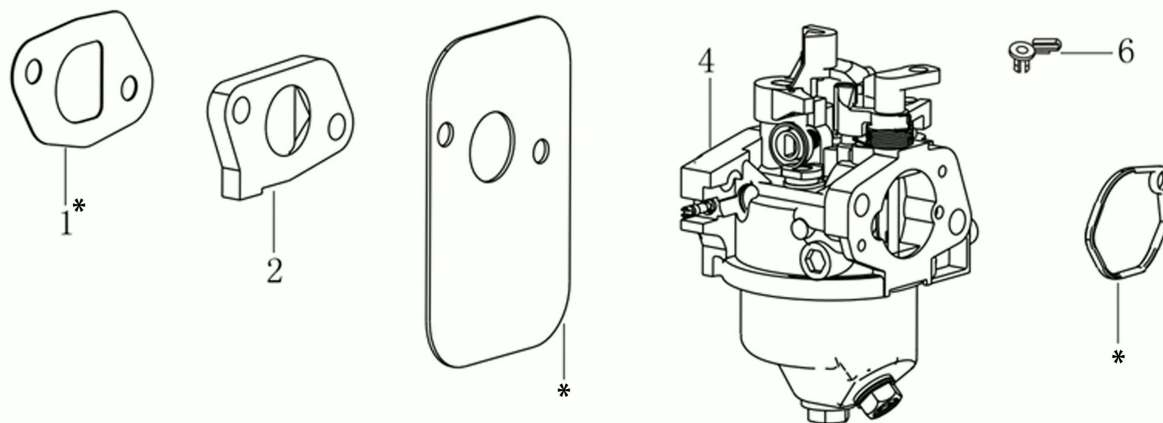

3*

WWW.LOBEST.HU

Illustration Carburetor

Ref.Nu	Qty	Part number	Description	Validity from	Validity till	Notes	Bulletin
1	1	L66151553	Gasket				
2	1	L66151981	Insulator				
3	1	L66151570	Gasket set				
4	1	L66151554	Carburetor				
6	1	L66150731	Shoe