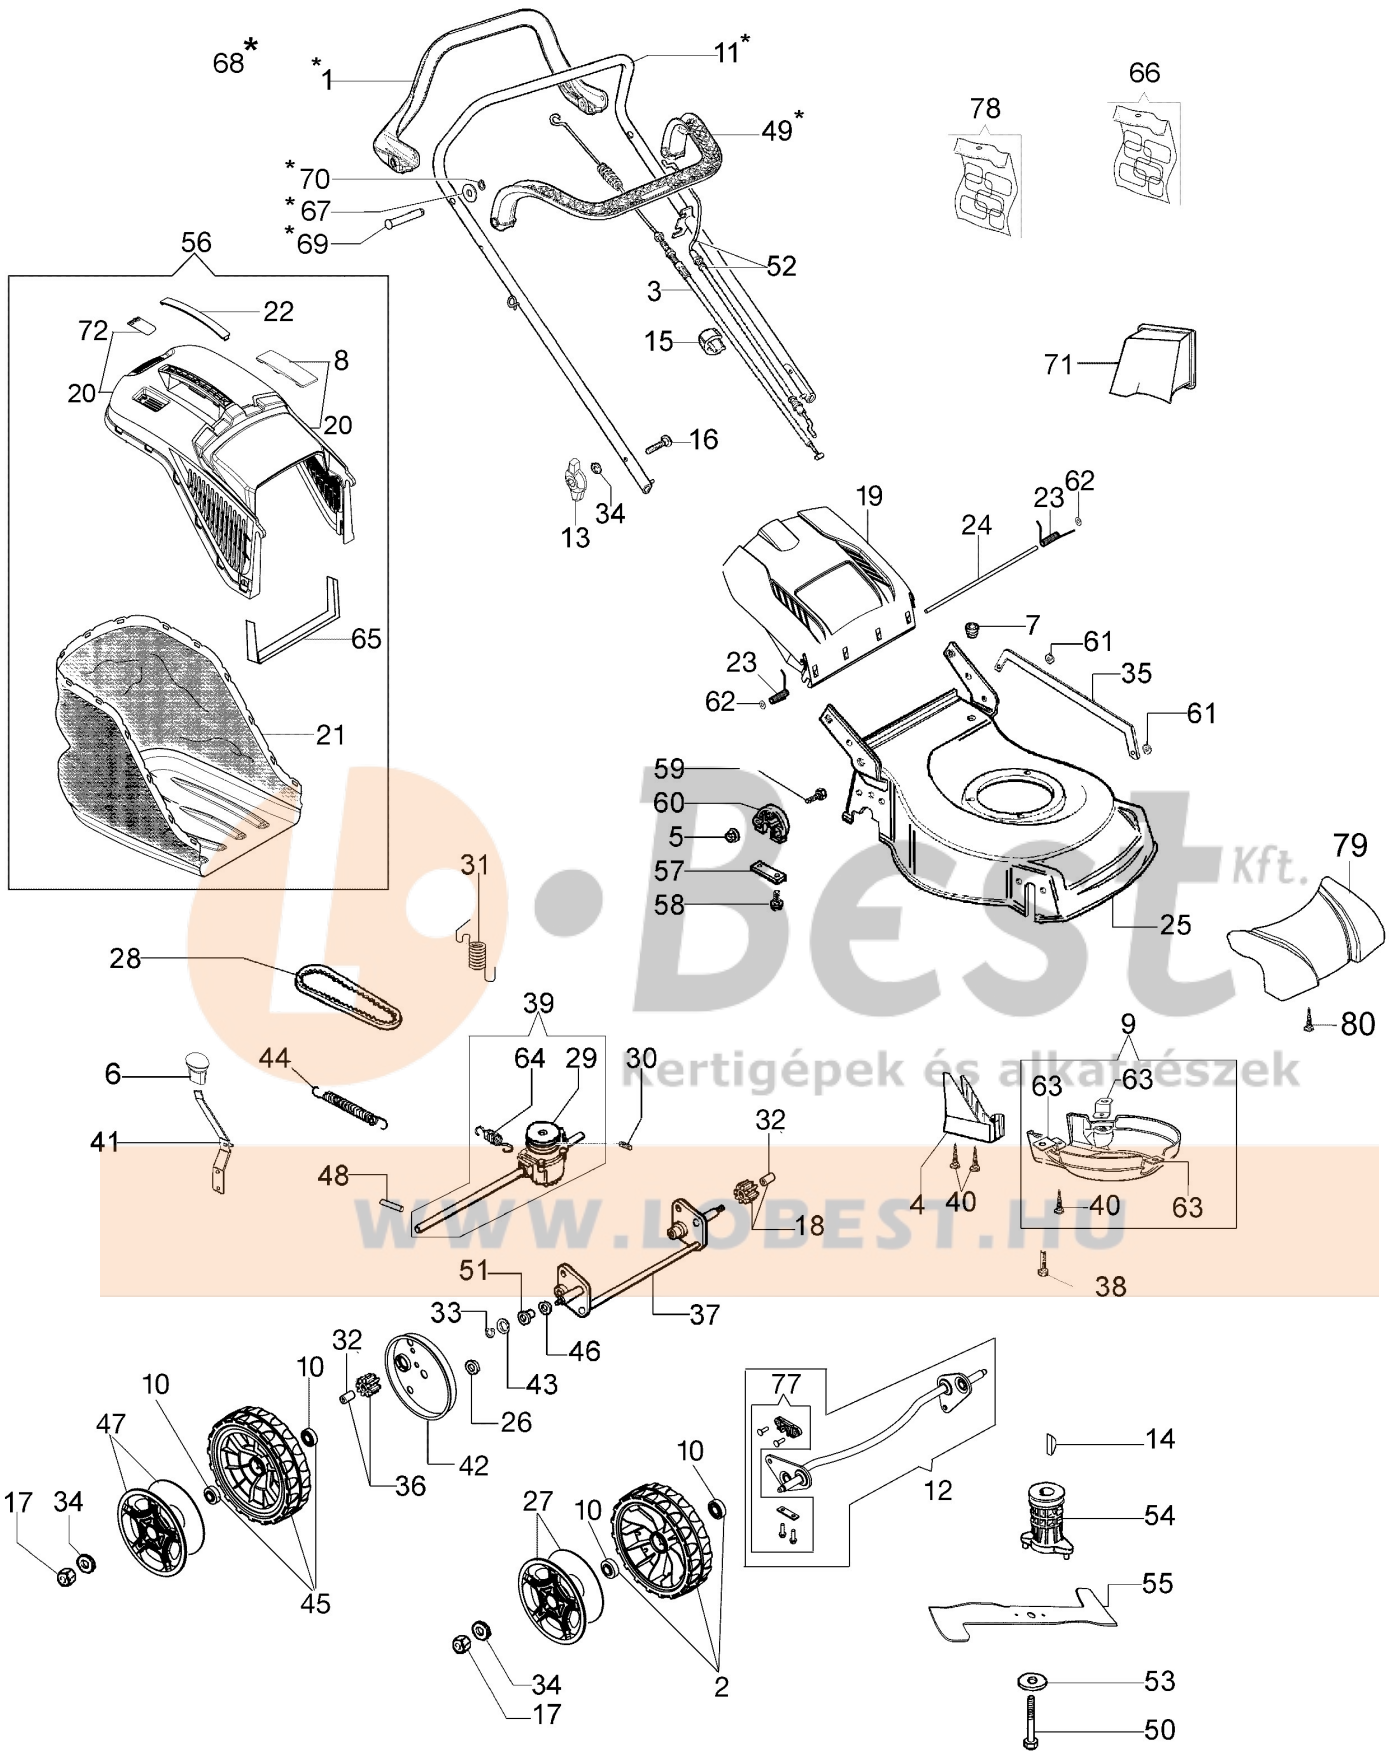

Carburetor

Air filter

Control lever

Muffler

Tank

WWW.LOBEST.HU

Illustration Complete illustrated parts list

Ref.Nu	Qty	Part number	Description	Validity from	Validity till	Notes	Bulletin
1	1	66060398BR	Traction lever				
2	2	66070724R	Wheel kit				
3	1	66071044R	Traction cable				
4	1	66110845	Guard				
5	1	3914006R	Nut				
6	1	66110683	Knob				
7	1	66030038	Grommet				
8	1	66070466R	Lock				
9	1	66070233A	Guard kit				
10	8	66030081R	Bearing				
11	1	66060421BR	Handlebar				
12	1	66070748	Axle kit				
13	2	66070943R	Tightening handle				
14	1	8202126R	Key				
15	1	66060231R	Band				
16	2	3910015R	Screw				
17	4	3914012R	Nut				
18	1	66070437R	Left sprocket				
19	1	66110754R	Shutter				
20	1	66072047R	Frame				
21	1	66070875R	Grassbag				
22	1	66070523R	Cover				
23	1	66110609A	Kit spring				
24	1	66110026R	Deflector axle				
25	1	66110763A	Deck				
26	2	3916015R	Washer				
27	2	66070848R	Wheel cover				
28	1	66030037R	Belt				
29	1	66071084R	Pulley				
30	1	3022020R	Plug				
31	1	66070652R	Spring				
32	2	66070435R	Bushing				
33	1	3024012R	Snap ring				
34	7	3916008R	Washer				
35	2	66110100	Rod				
36	1	66070436R	Right sprocket				
37	1	66070013C	Rear axle				
38	3	3806076R	Screw				
39	1	66070755B	Transmission				
40	2	011200035R	Screw				
41	1	66070018R	Lever				
42	2	66070060R	Wheel cover				
43	1	66030044	Spacer				
44	1	66070036R	Spring				