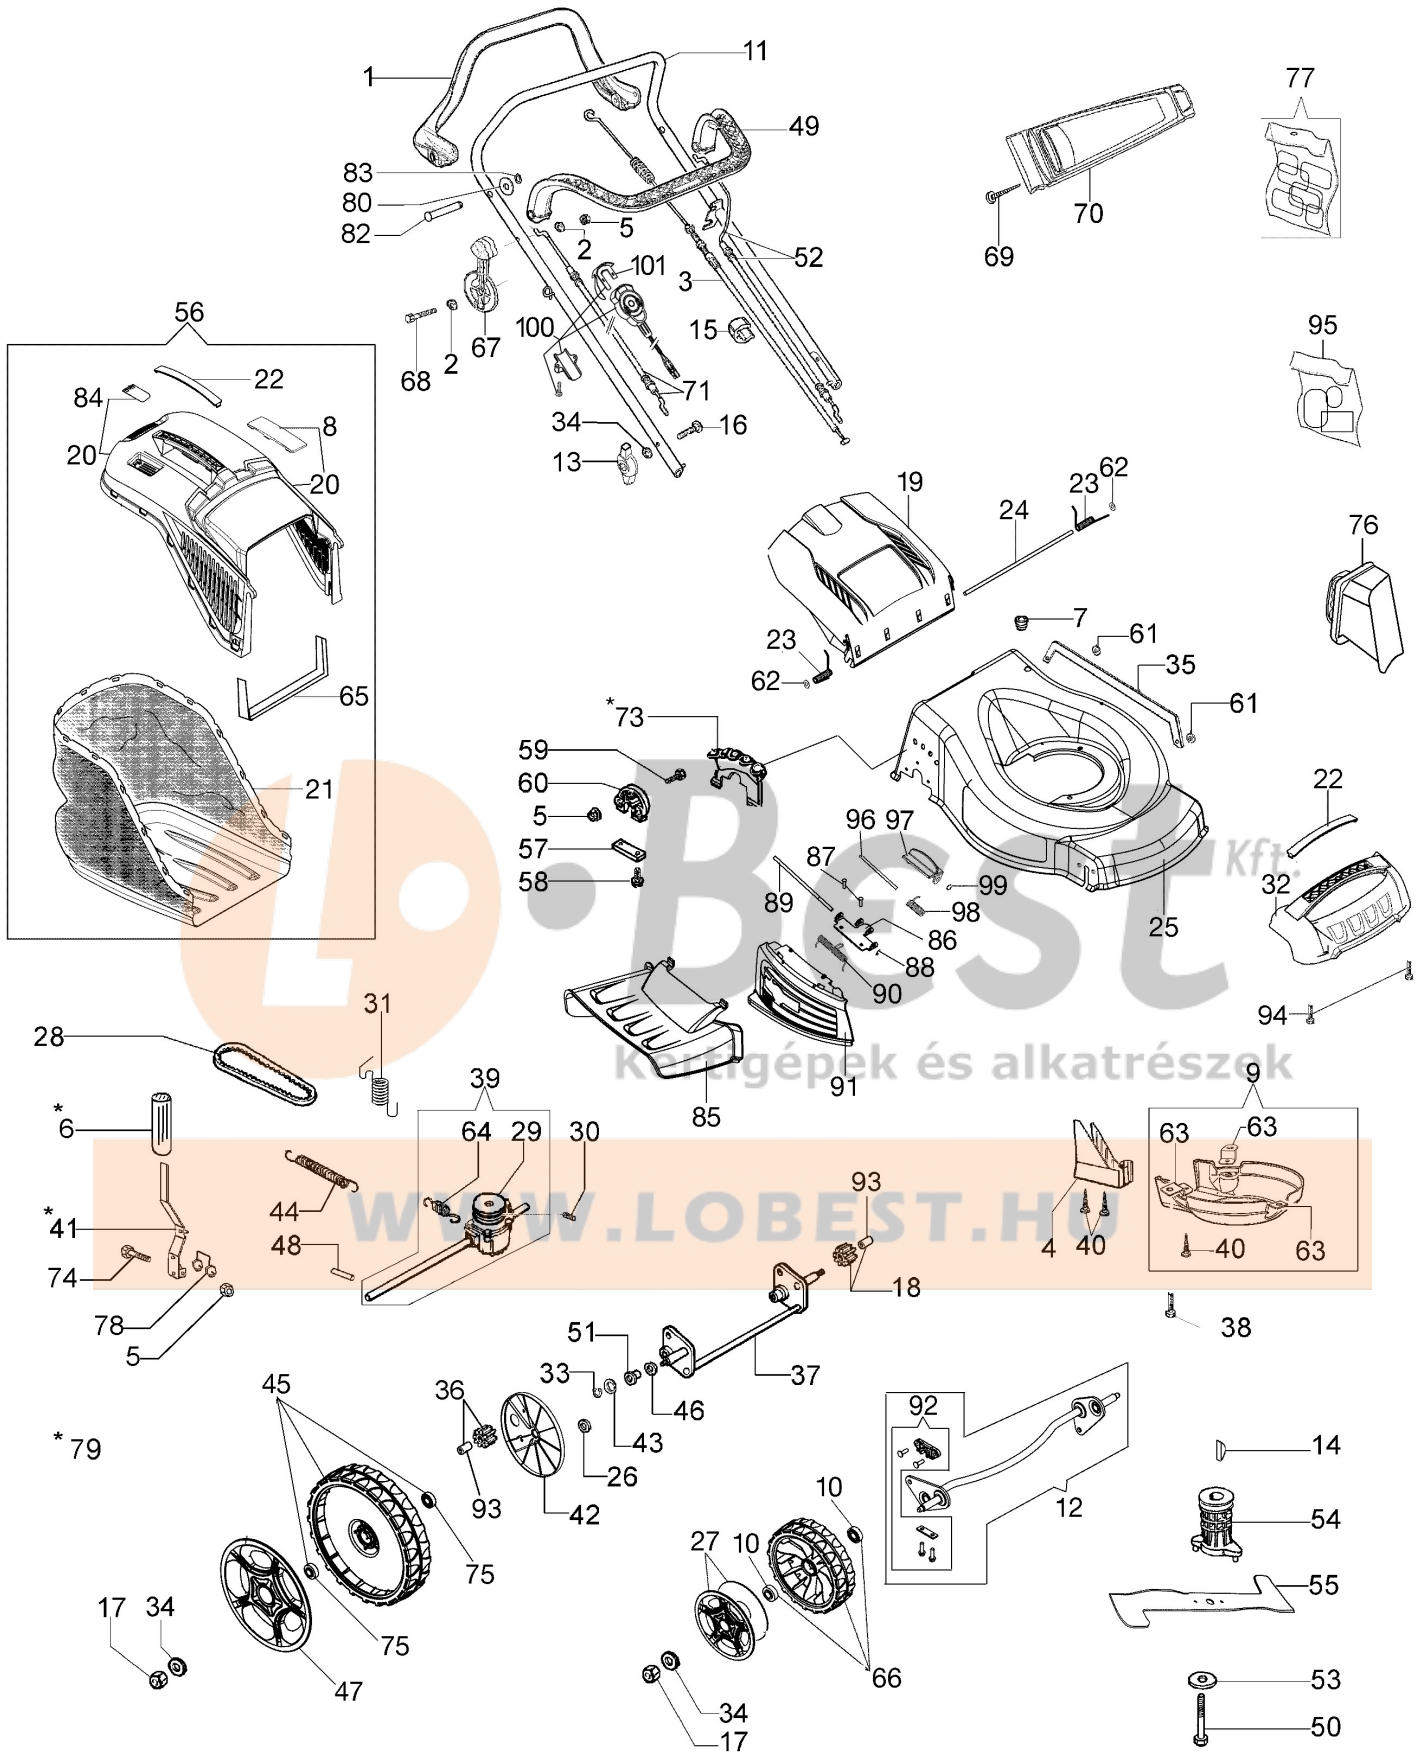

Illustration Illustrated parts list

Ref.Nu	Qty	Part number	Description	Validity from	Validity till	Notes	Bulletin
1	1	66060398BR	Traction lever				
2	2	3918009R	Washer				
3	1	66060058CR	Traction cable				
4	1	66071090	Guard				
5	7	3914006R	Nut				
6	1	66070913R	Knob				
7	1	66030038	Grommet				
8	1	66070466R	Lock				
9	1	66070233A	Guard kit				
10	4	3035023R	Bearing				
11	1	66060421BR	Handlebar				
12	1	66070749	Axle kit				
13	2	66070943R	Tightening handle				
14	1	8202126R	Key				
15	3	66060231R	Band				
16	2	3910015R	Screw				
17	4	3914012R	Nut				
18	1	66070437R	Left sprocket				
19	1	66110754R	Shutter			Arancio; Orange	
20	1	66072047R	Frame				
21	1	66070875R	Grassbag				
22	2	66070523R	Cover				
23	1	66110609A	Kit spring				
24	1	66110026R	Deflector axle				
25	1	66070537AR	Deck				
26	2	3916015R	Washer				
27	2	66070884R	Wheel cover				
28	1	3047027R	Belt				
29	1	66071084R	Pulley				
30	1	3022020R	Plug				
31	1	66070035BR	Spring				
32	1	66070488R	Guard				
33	4	3024012R	Snap ring				
34	7	3916008R	Washer				
35	1	66070229	Rod				
36	1	66070436R	Right sprocket				
37	1	66070287AR	Rear axle				
38	3	3806076R	Screw				
39	1	66070017ER	Transmission				
40	5	011200035R	Screw				
41	1	66070286CR	Lever				
42	2	66070756	Wheel cover				
43	1	66030044	Spacer				
44	1	66070036R	Spring				