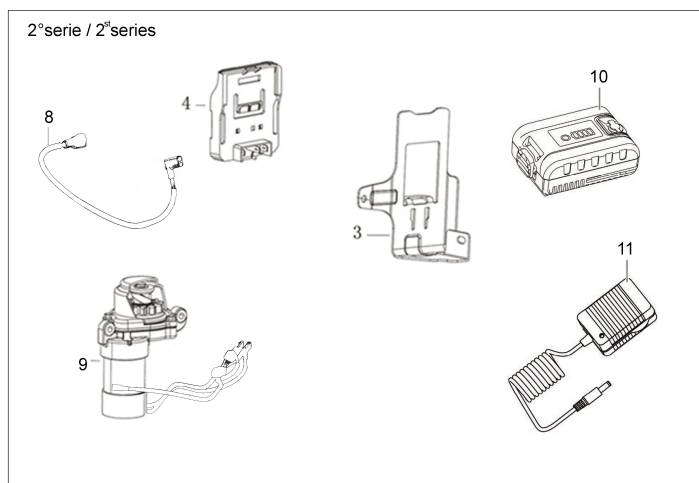

WWW.LOBEST.HU

Illustration Start motor assy

Ref.Nu	Qty	Part number	Description	Validity from	Validity till	Notes	Bulletin
1	1	L66151970	Start motor assy				
2	1	L66151972	Starter relay				
3	1	L66151973	Bracket				
4	1	L66151974	Battery support				
5	1	L66151971	Starter cable				
6	1	3075273R	Battery charger				
7	1	3075272R	Battery				BT5-089-06/22
8	1	L66152070	Starter cable				
9	1	L66152071	Start motor assy				
10	1	3075272AR	Battery				
11	1	3075273AR	Battery charger