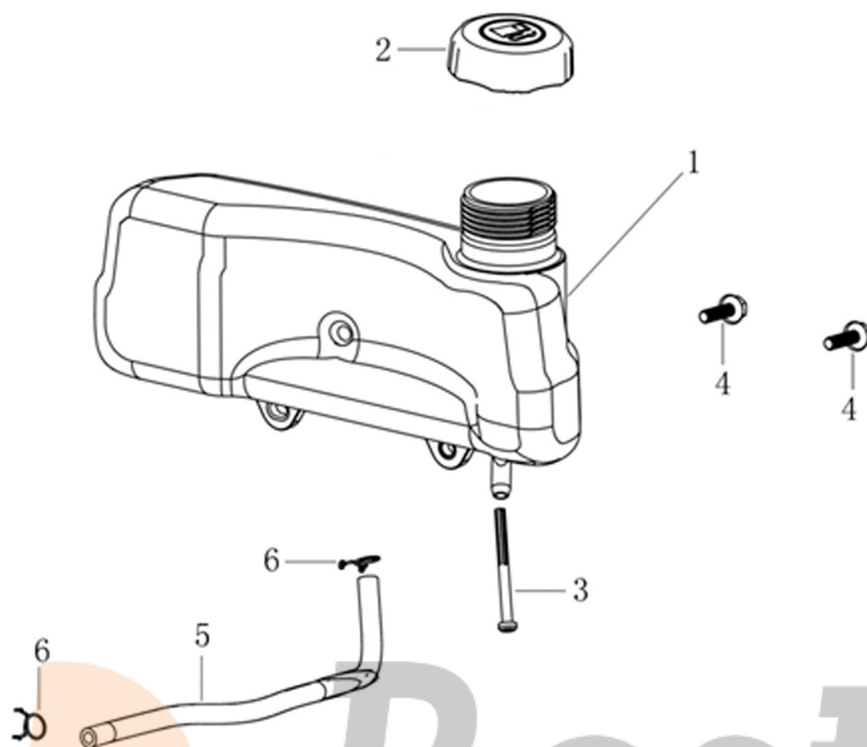

Lobest Kft.
Kertigépek és alkatrészek

WWW.LOBEST.HU

Illustration Tank

Ref.Nu	Qty	Part number	Description	Validity from	Validity till	Notes	Bulletin
1	1	L66151967	Complete tank				
2	1	L66151568	Tank cap				EI5-11/20
3	1	L66150439	Filter				
4	2	L66150456	Screw				
5	1	L66151569	Tube				
6	2	L66150435	Clip