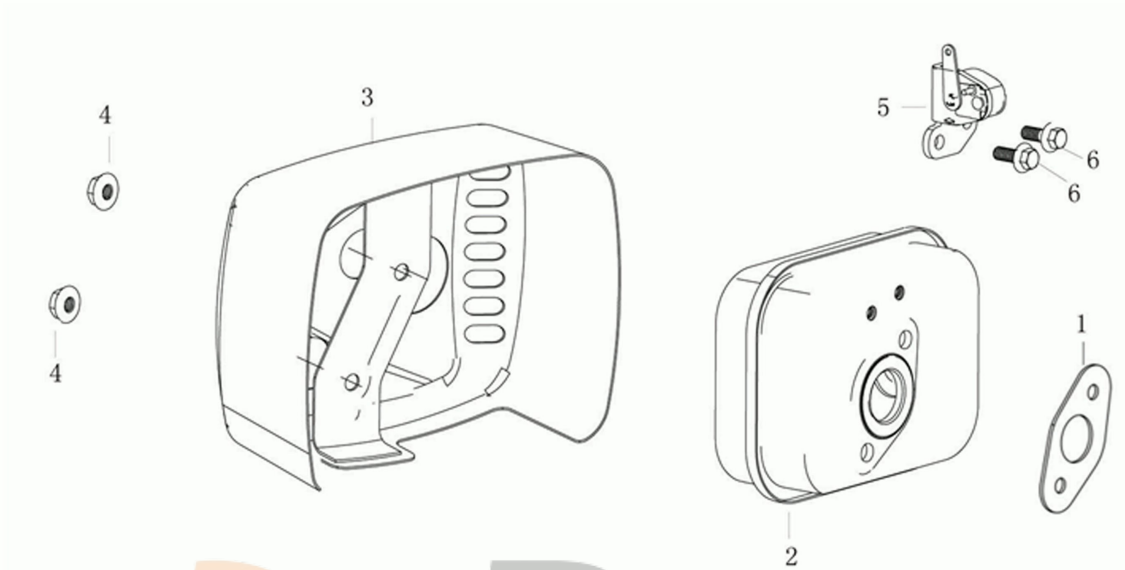

L • Best Kft.
Kertigépek és alkatrészek

WWW.LOBEST.HU

Illustration Muffler

Ref.Nu	Qty	Part number	Description	Validity from	Validity till	Notes	Bulletin
1	1	L66151563	Gasket				
2	1	L66151564A	Muffler				
3	1	L66151565	Cover				
4	2	L66150185	Nut				
5	1	L66151566	Control start				
6	2	L66150729	Screw