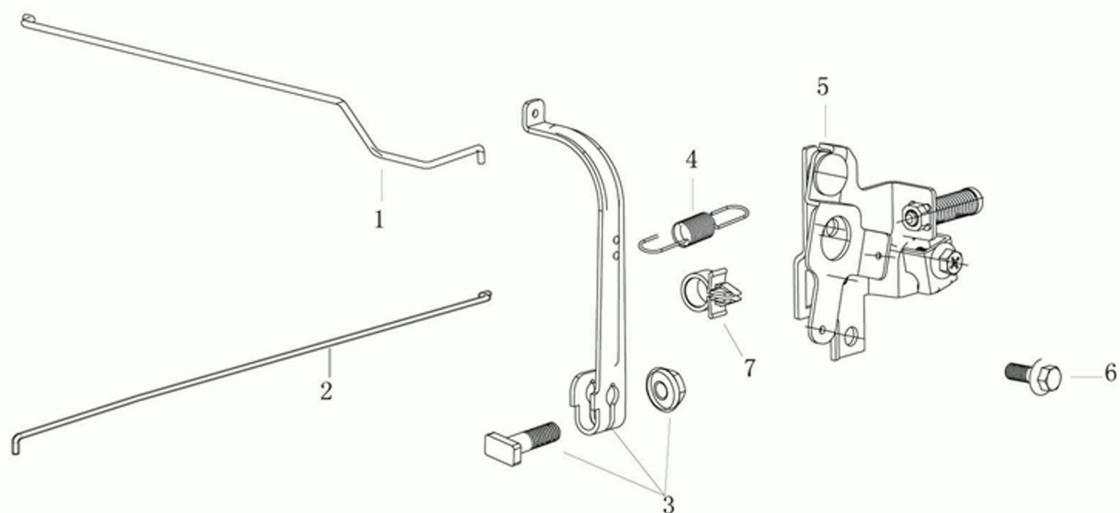

WWW.LOBEST.HU

WWW.LOBEST.HU

Illustration Control lever

Ref.Nu	Qty	Part number	Description	Validity from	Validity till	Notes	Bulletin
1	1	L66151558	Rod				
2	1	L66151559	Throttle rod				
3	1	L66151560	Control lever				
4	1	L66151579	Spring				
5	1	L66151580	Complete lever				
6	1	L66150729	Screw				
7	1	L66150440	Clip				