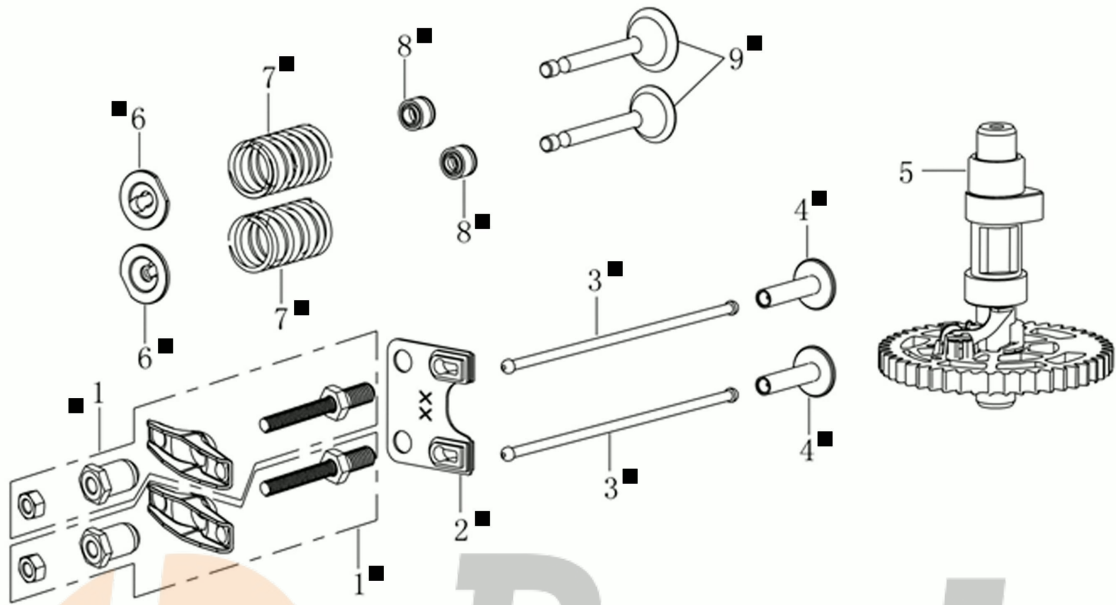

10

L • Best Kft.
Kertigépek és alkatrészek

WWW.LOBEST.HU

Illustration Reed valve kit

Ref.Nu	Qty	Part number	Description	Validity from	Validity till	Notes	Bulletin
1	2	L66151545	Compensator				
2	1	L66151546	Plate				
3	2	L66150402	Equalizer rod				
4	2	L66151547	Slide				
5	1	L66151548	Camshaft assy				
6	2	L66150398	Spring holder				
7	2	L66150522	Valves spring				
8	2	L66150367	Seal				
9	1	L66150400	Suction/exhaust valve kit				
10	1	L66151572	Reed valve kit