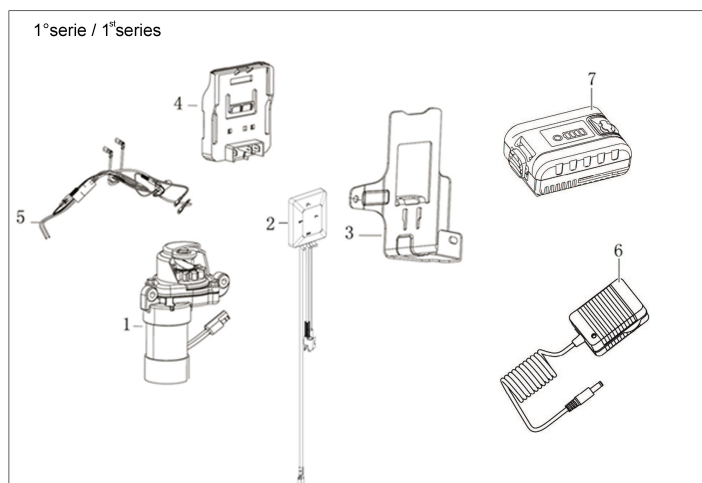

WWW.LOBEST.HU

Lobest Kft.
Kertigépek és alkatrészek

WWW.LOBEST.HU

Illustration Tank

Ref.Nu	Qty	Part number	Description	Validity from	Validity till	Notes	Bulletin
1	1	L66151967	Complete tank				
2	1	L66151568	Tank cap				EI5-11/20
3	1	L66150439	Filter				
4	2	L66150456	Screw				
5	1	L66151569	Tube				
6	2	L66150435	Clip				

WWW.LOBEST.HU

WWW.LOBEST.HU

Illustration Start motor assy

Ref.Nu	Qty	Part number	Description	Validity from	Validity till	Notes	Bulletin
1	1	L66151970	Start motor assy				
2	1	L66151972	Starter relay				
3	1	L66151973	Bracket				
4	1	L66151974	Battery support				
5	1	L66151971	Starter cable				
6	1	3075273R	Battery charger				
7	1	3075272R	Battery				BT5-089-06/22
8	1	L66152070	Starter cable				
9	1	L66152071	Start motor assy				
10	1	3075272AR	Battery				
11	1	3075273AR	Battery charger				