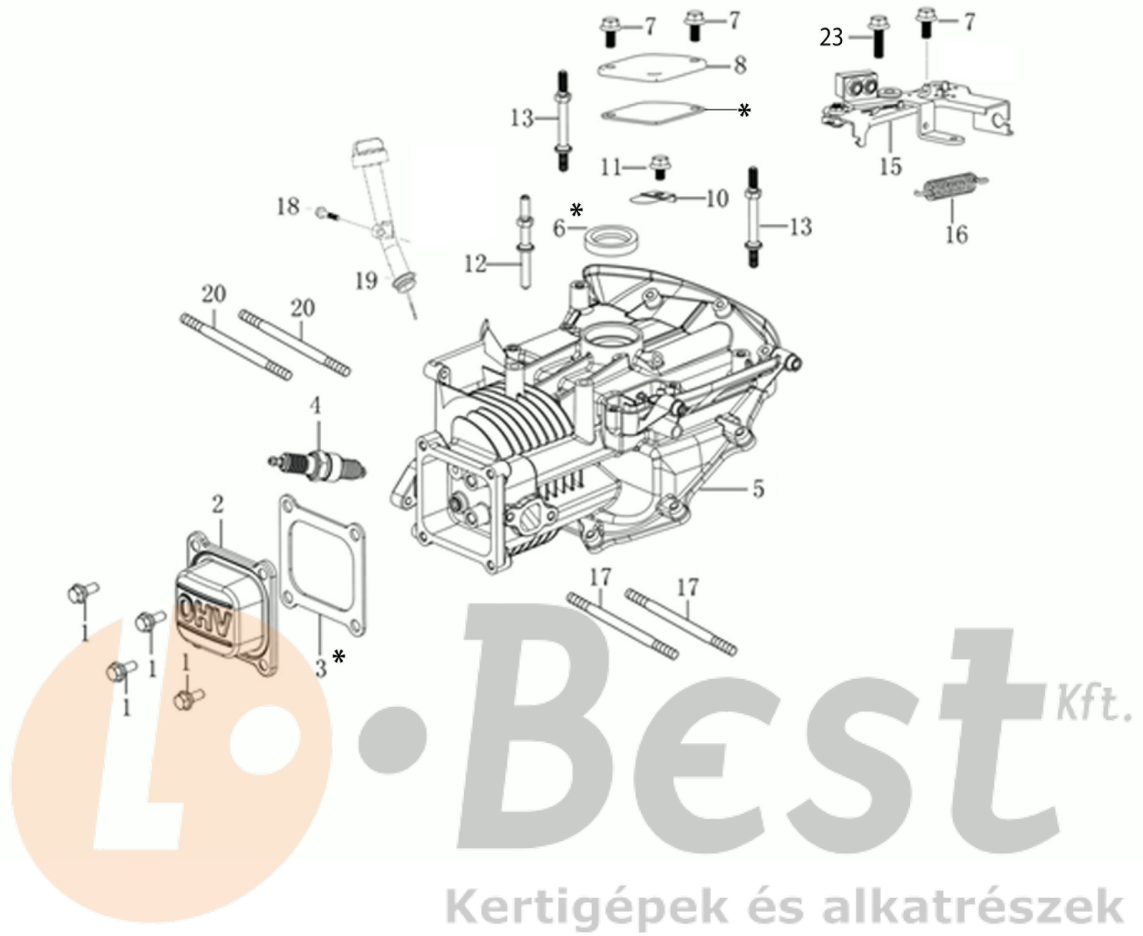

9*

LOBEST Kft.
Kertigépek és alkatrészek
WWW.LOBEST.HU

Illustration Crankcase

Ref.Nu	Qty	Part number	Description	Validity from	Validity till	Notes	Bulletin
1	4	L66150393	Screw				
2	1	L66151522	Cover				
3	1	L66151523	Gasket				
4	1	3055123R	Spark plug				
5	1	L66151524	Crankcase				
6	1	L66150409	Seal ring				
7	3	L66150464	Screw				
8	1	L66151525	Cap				
9	1	L66151570	Gasket set				
10	1	L66150410	Reed valve				
11	1	L66151526	Screw				
12	1	L66151527	Stud				
13	2	L66151528	Stud				
15	1	L66151975	Brake				
16	1	L66151531	Spring				
17	2	L66151532	Stud				
18	1	L66150453	Screw				
19	1	L66151533	Oil cap assy				
20	2	L66151534	Stud				
23	1	L66150456	Screw