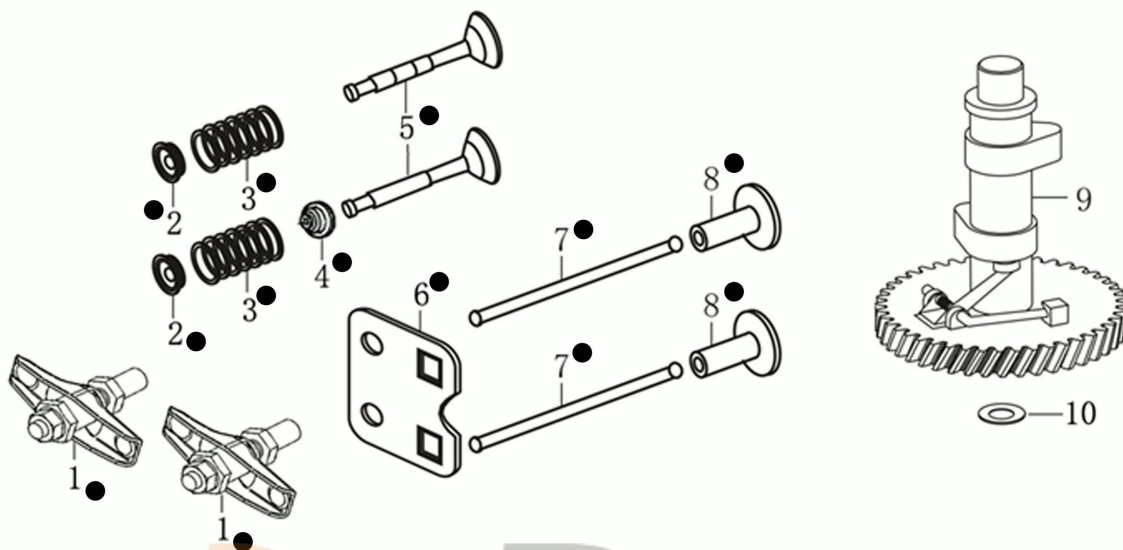

11

L • **Best** Kft.
Kertgépek és alkatrészek

WWW.LOBEST.HU

Illustration Reed valve kit

Ref.Nu	Qty	Part number	Description	Validity from	Validity till	Notes	Bulletin
1	2	L66150368	Compensator				
2	2	L66150398	Spring holder				
3	2	L66150522	Valves spring				
4	1	L66150367	Seal				
5	1	L66151596	Valve				
6	1	L66151597	Plate				
7	2	L66150722	Equalizer rod				
8	2	L66150403	Slide				
9	1	L66151598	Camshaft assy				
10	1	L66150399	Washer				
11	1	L66151574	Head comp.cylinder