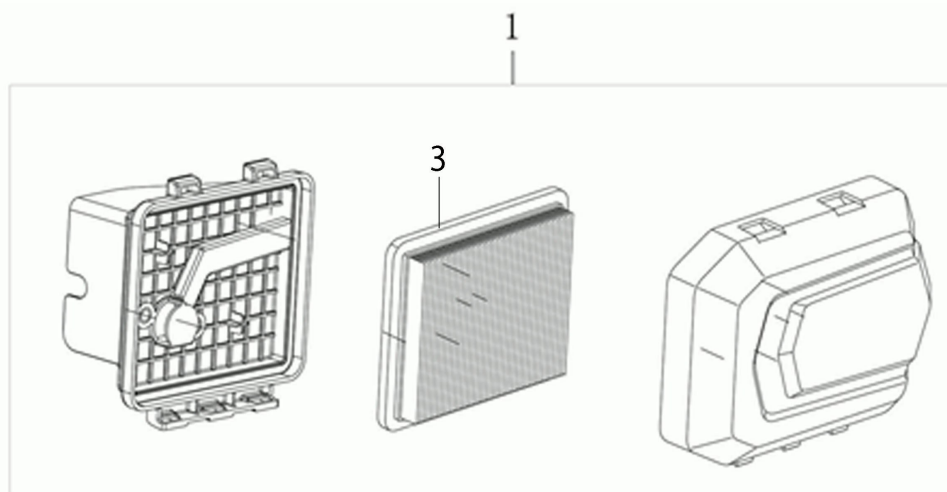

WWW.LOBEST.HU

Illustration Air filter

Ref.Nu	Qty	Part number	Description	Validity from	Validity till	Notes	Bulletin
1	1	L66151609	Air filter kit				
2	2	004400959R	Nut				
3	1	L66150715	Air filter