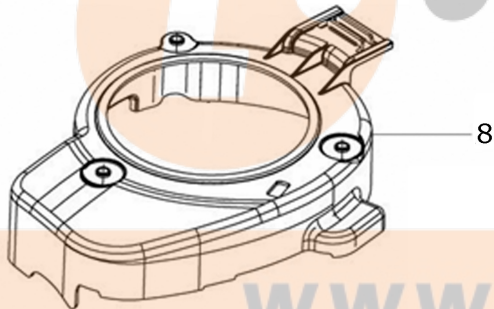

Best
Kertigépés alkatrészek

WWW.LOBEST.HU

Illustration Ignition system

Ref.Nu	Qty	Part number	Description	Validity from	Validity till	Notes	Bulletin
1	1	L66150376	Nut				
2	1	L66150147	Pulley				
3	1	L66150426	Fan				
4	1	L66151605	Flywheel				
5	1	L66150452	Screw				
6	1	L66151606	Ignition coil				
7	1	L66150440	Clip				
8	1	L66151604	Cover				
9	1	L66151603	Starter assy				
10	1	3075227R	Cover			Cover senza etichette /	MO_0001_12/19
11	2	L66150263	Pawl				
12	2	L66150264	Spring				
13	1	L66150262	Spring				
14	1	L66150261	Washer				
15	1	L66152076	Slide				
16	1	L66152077	Screw				
17	1	L66150266	Starter spring				
18	1	L66152075	Pulley				
19	1	L66150270	Starter handle				
20	1	L66150269	Starter rope