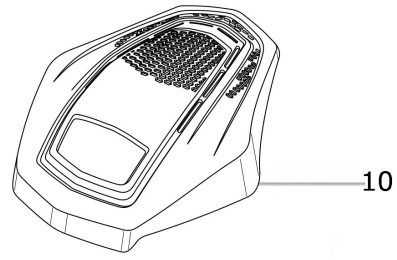

Best
Kertigépés alkatrészek

WWW.LOBEST.HU

Illustration Ignition system

Ref.Nu	Qty	Part number	Description	Validity from	Validity till	Notes	Bulletin
1	1	L66150376	Nut				
2	1	L66150147	Pulley				
3	1	L66150426	Fan				
4	1	L66151605	Flywheel				
5	1	L66150452	Screw				
6	1	L66151606	Ignition coil				
7	1	L66150440	Clip				
8	1	L66151604	Cover				
9	1	L66151603	Starter assy				
10	1	3075227R	Cover			Cover senza etichette /	MO_0001_12/19
11	2	L66150263	Pawl				
12	2	L66150264	Spring				
13	1	L66150262	Spring				
14	1	L66150261	Washer				
15	1	L66152076	Slide				
16	1	L66152077	Screw				
17	1	L66150266	Starter spring				
18	1	L66152075	Pulley				
19	1	L66150270	Starter handle				
20	1	L66150269	Starter rope