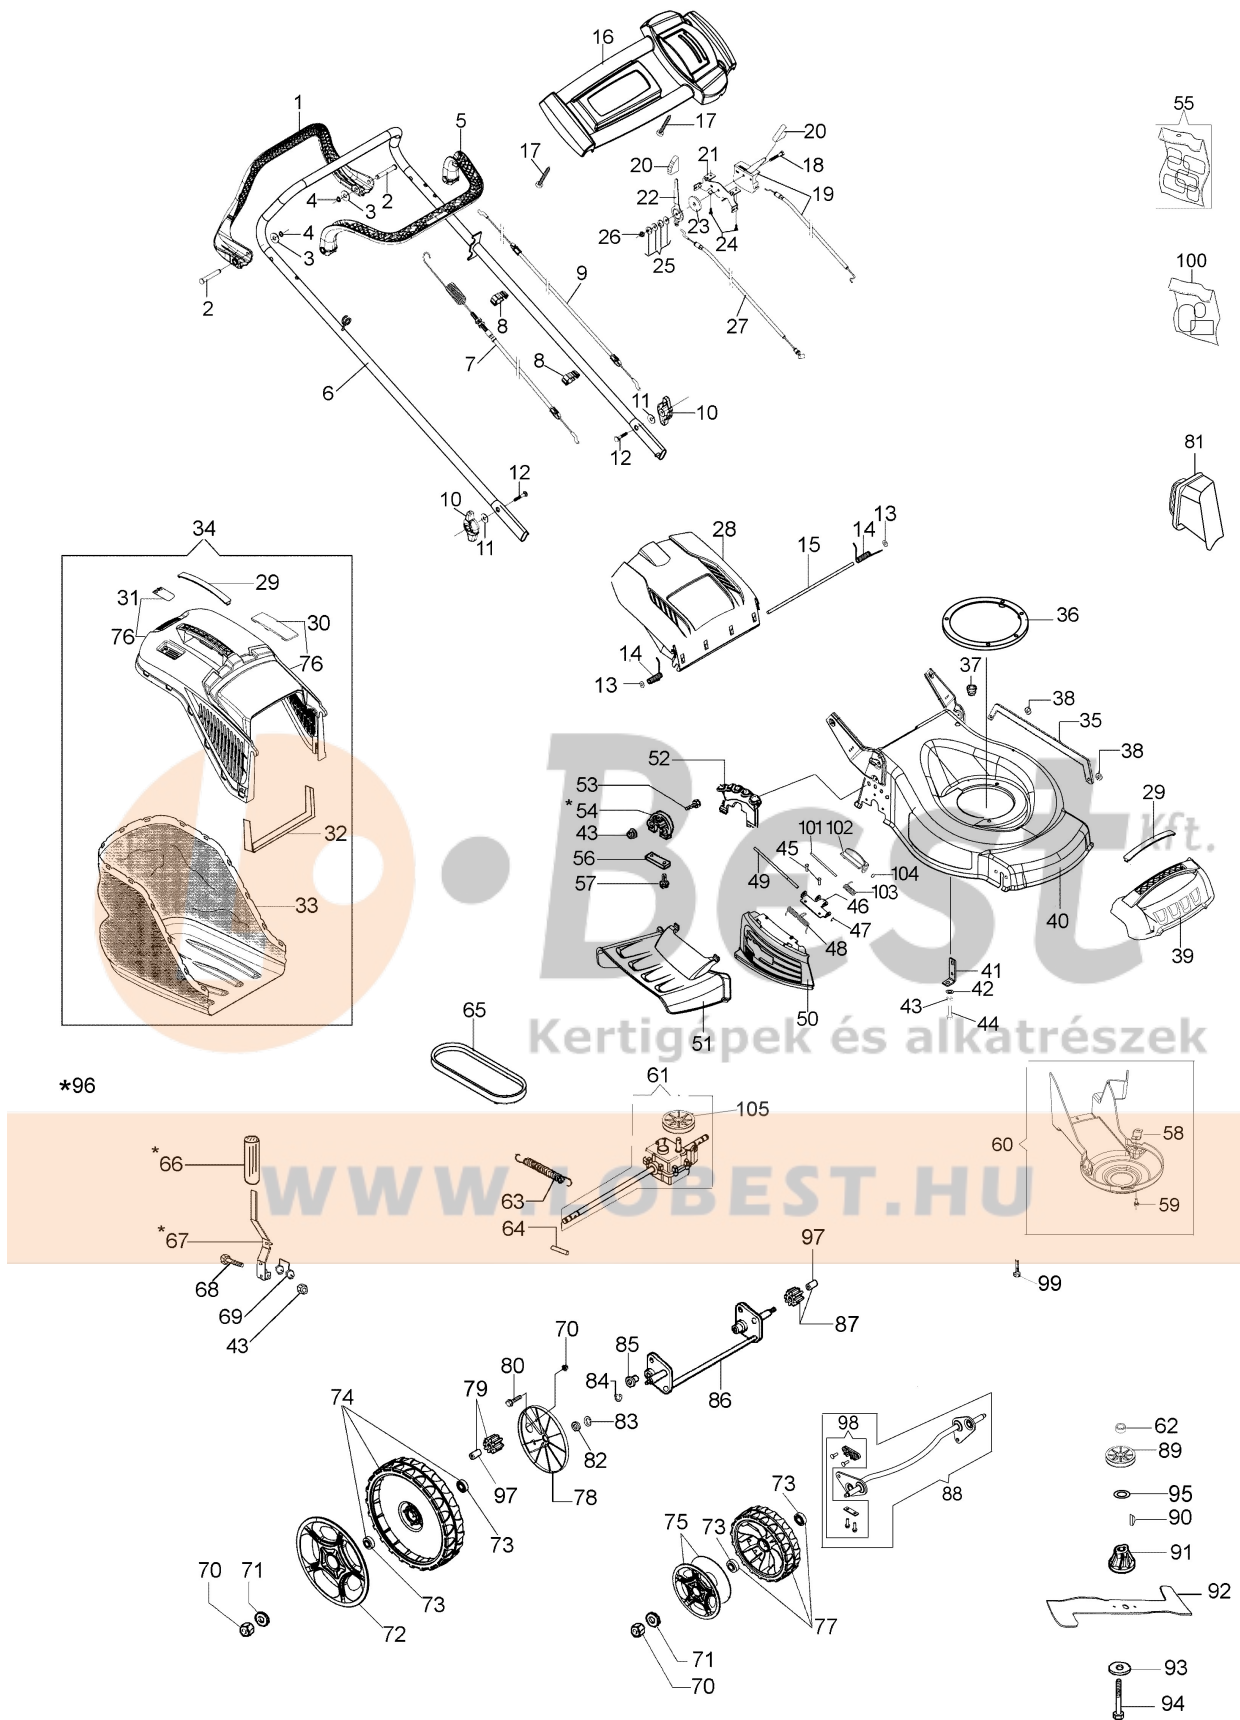

## Illustration Illustrated parts list

Ref.Nu	Qty	Part number	Description	Validity from	Validity till	Notes	Bulletin
1	1	66060398BR	Traction lever				
2	2	66060381BR	Pin				
3	2	3064037R	Washer				
4	2	3024006R	Snap ring				
5	1	66060316AR	Brake lever				
6	1	66060421BR	Handlebar				
7	1	66070682AR	Traction cable				
8	2	66060231R	Band				
9	1	66030276R	Engine break cable				
10	2	66070943R	Tightening handle				
11	2	3916008R	Washer				
12	2	3910015R	Screw				
13	2	3045034R	Retainer washer				
14	1	66110609A	Kit spring				
15	1	66110026R	Deflector axle				
16	1	66070685R	Dashboard				
17	2	3960072	Screw				
18	1	3906164R	Screw				
19	1	66060109	Throttle				
20	2	66060080R	Handle				
21	1	66060259	Support				
22	1	66060090	Lever				
23	1	66060089	Clutch disc				
24	2	3960059AR	Screw				
25	4	3057003R	Cup washer				
26	1	3914006R	Nut				
27	1	66070683R	Variator cable				
28	1	66110754R	Shutter				
29	2	66070523R	Cover				
30	1	66070466R	Lock				
31	1	66070521R	Shutter				
32	1	66070133R	Support				
33	1	66070875R	Grassbag				
34	1	66070904	Grassbag kit				
35	1	66070229	Rod				
36	1	66070678R	Spacer				
37	1	66030038	Grommet				
38	2	3045035R	Retainer washer				
39	1	66070488R	Guard				
40	1	66070675AR	Deck				
41	1	66070676R	Plate				
42	1	3819009R	Washer				
43	1	3914006R	Nut				
44	1	3906045R	Screw				