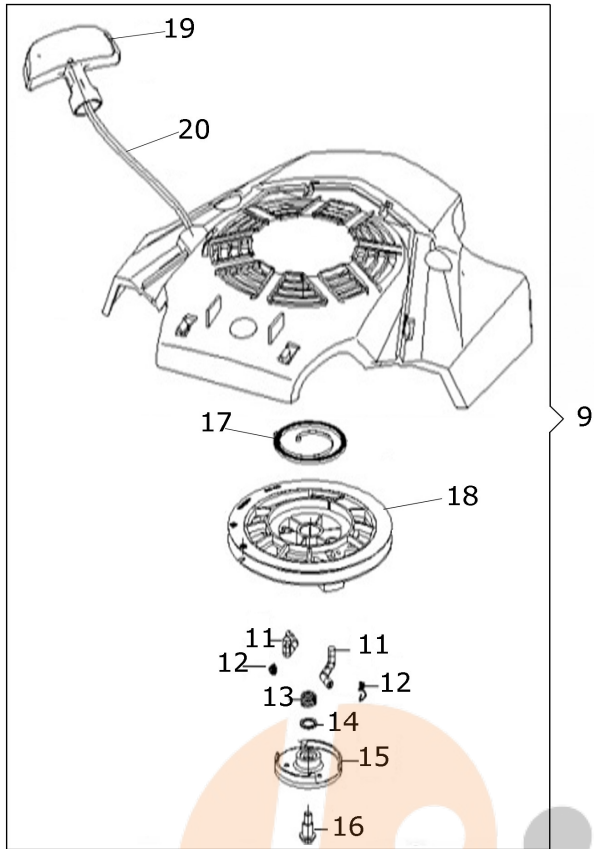

Best
Kertigépés alkatrészek

WWW.LOBEST.HU

Illustration Ignition system

Ref.Nu	Qty	Part number	Description	Validity from	Validity till	Notes	Bulletin
1	1	L66150376	Nut				
2	1	L66150147	Pulley				
3	1	L66150426	Fan				
4	1	L66151605	Flywheel				
5	1	L66150452	Screw				
6	1	L66151606	Ignition coil				
7	1	L66150440	Clip				
8	1	L66151604	Cover				
9	1	L66151603	Starter assy				
10	1	3075227R	Cover			Cover senza etichette /	MO_0001_12/19
11	2	L66150263	Pawl				
12	2	L66150264	Spring				
13	1	L66150262	Spring				
14	1	L66150261	Washer				
15	1	L66152076	Slide				
16	1	L66152077	Screw				
17	1	L66150266	Starter spring				
18	1	L66152075	Pulley				
19	1	L66150270	Starter handle				
20	1	L66150269	Starter rope