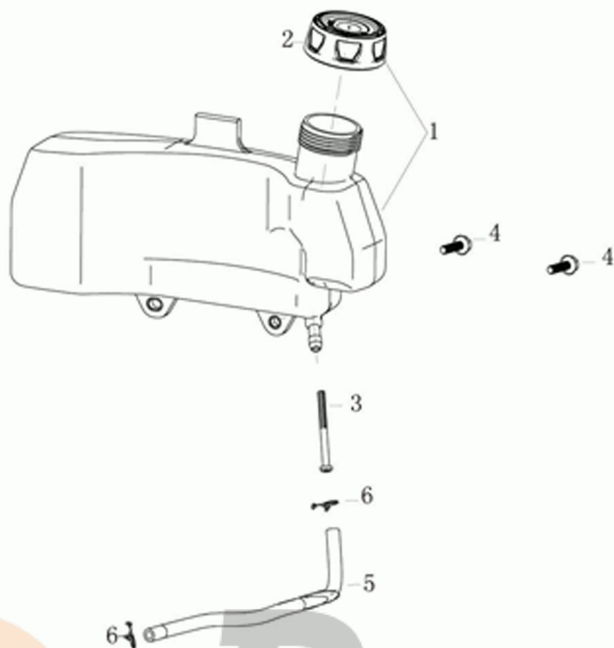

WWW.LOBEST.HU

Illustration Tank

Ref.Nu	Qty	Part number	Description	Validity from	Validity till	Notes	Bulletin
1	1	L66151591	Complete tank				
2	1	L66151568	Tank cap				EI5-11/20
3	1	L66150439	Filter				
4	2	L66150813	Bolt				
5	1	L66151569	Tube				
6	2	L66150435	Clip