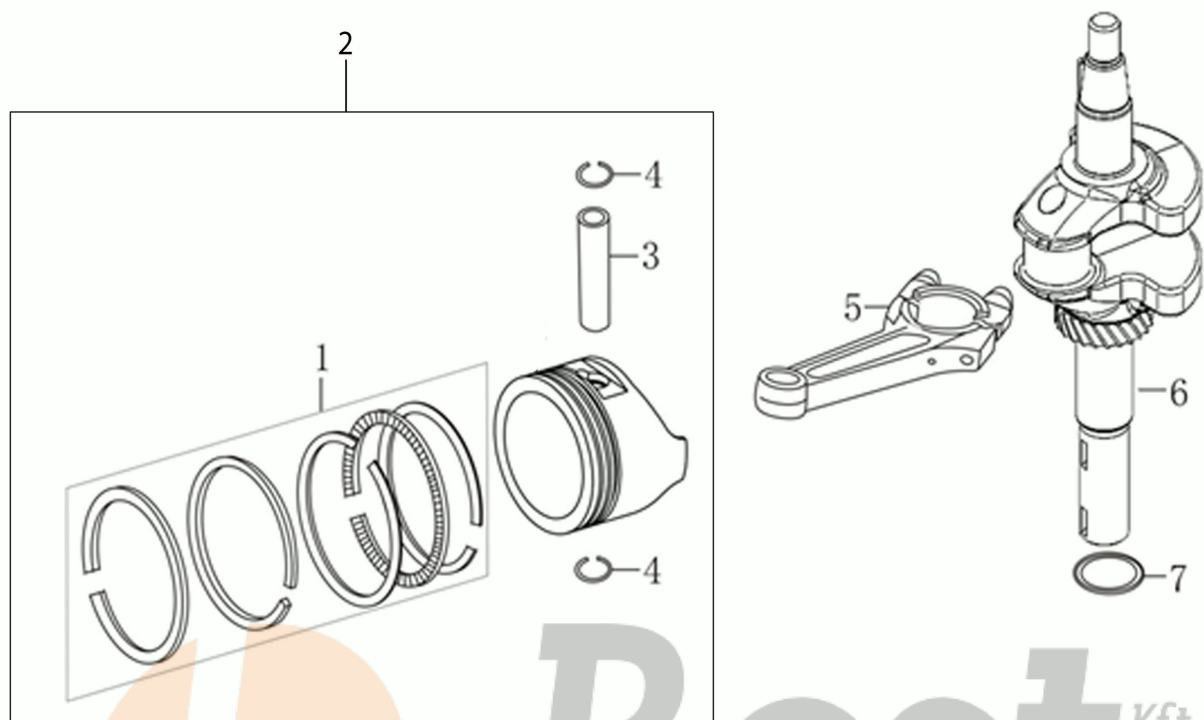

L • Best Kft.
Kertigépek és alkatrészek

WWW.LOBEST.HU

Illustration Shaft + piston

Ref.Nu	Qty	Part number	Description	Validity from	Validity till	Notes	Bulletin
1	1	L66151599	Piston ring set				
2	1	L66151575	Piston assy				
3	1	L66150077A	Piston pin				
4	2	L66150075	Snap ring				
5	1	L66151600	Connecting rod cpl.				
6	1	L66151601	Crankshaft			K 805 EURO 5	
6	1	L66151602	Crankshaft			K 805 L.80 EURO 5	
7	1	L66150424	Washer