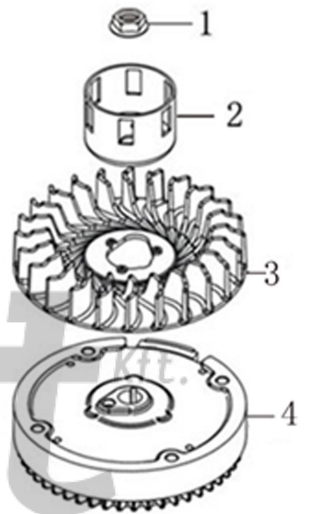

Best
Kertigépés alkatrészek

WWW.LOBEST.HU

Illustration Ignition system

Ref.Nu	Qty	Part number	Description	Validity from	Validity till	Notes	Bulletin
1	1	L66150376	Nut				
2	1	L66150147	Pulley				
3	1	L66150426	Fan				
4	1	L66151605	Flywheel				
5	1	L66150452	Screw				
6	1	L66151606	Ignition coil				
7	1	L66150440	Clip				
8	1	L66151604	Cover				
9	1	L66151603	Starter assy				
10	1	3075227R	Cover			Cover senza etichette /	MO_0001_12/19
11	2	L66150263	Pawl				
12	2	L66150264	Spring				
13	1	L66150262	Spring				
14	1	L66150261	Washer				
15	1	L66152076	Slide				
16	1	L66152077	Screw				
17	1	L66150266	Starter spring				
18	1	L66152075	Pulley				
19	1	L66150270	Starter handle				
20	1	L66150269	Starter rope