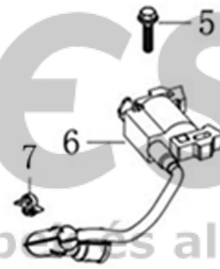

Best
Kertigépés alkatrészek

WWW.LOBEST.HU

Illustration Ignition system

Ref.Nu	Qty	Part number	Description	Validity from	Validity till	Notes	Bulletin
1	1	L66150376	Nut				
2	1	L66150147	Pulley				
3	1	L66150426	Fan				
4	1	L66151605	Flywheel				
5	1	L66150452	Screw				
6	1	L66151606	Ignition coil				
7	1	L66150440	Clip				
8	1	L66151604	Cover				
9	1	L66151603	Starter assy				
10	1	3075227R	Cover			Cover senza etichette /	MO_0001_12/19
11	2	L66150263	Pawl				
12	2	L66150264	Spring				
13	1	L66150262	Spring				
14	1	L66150261	Washer				
15	1	L66152076	Slide				
16	1	L66152077	Screw				
17	1	L66150266	Starter spring				
18	1	L66152075	Pulley				
19	1	L66150270	Starter handle				
20	1	L66150269	Starter rope