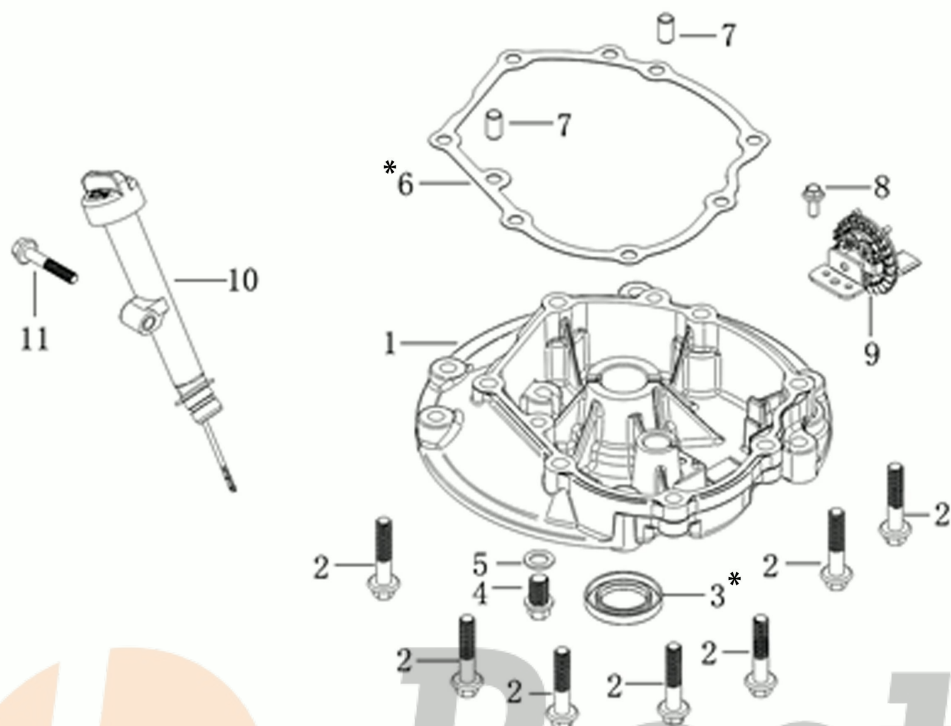

12*

WWW.LOBEST.HU

Illustration Crankcase cover

Ref.Nu	Qty	Part number	Description	Validity from	Validity till	Notes	Bulletin
1	1	L66151592	Crankcase cover				
2	7	L66150901	Bolt				
3	1	L66150462	Oil seal				
4	1	L66150352	Screw				
5	1	L66150354	Washer				
6	1	L66151593	Gasket				
7	2	L66150357	Plug				
8	1	L66150729	Screw				
9	1	L66151594	Governor				
10	1	L66151595	Oil cap assy				
11	1	L66150453	Screw				
12	1	L66151573	Gasket set