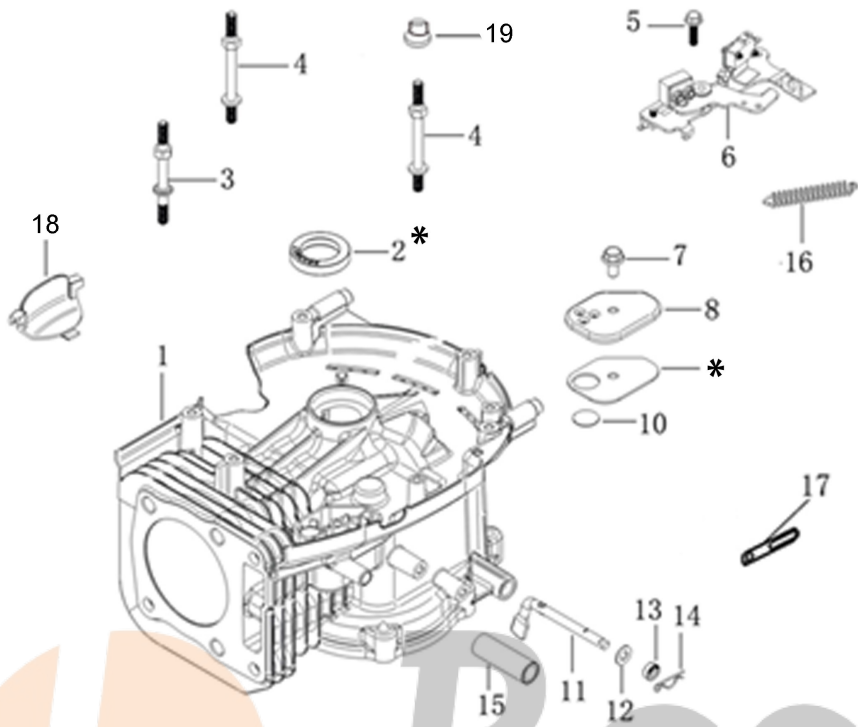

9*

Lobest Kft.
Kertigépek és alkatrészek

WWW.LOBEST.HU

Illustration Crankcase

Ref.Nu	Qty	Part number	Description	Validity from	Validity till	Notes	Bulletin
1	1	L66151583	Crankcase				
2	1	L66150409	Seal ring				
3	1	L66150407	Stud				
4	2	L66150408	Stud				
5	1	L66150416	Screw				
6	1	L66151584	Brake				
7	1	L66150464	Screw				
8	1	L66151585	Cap,breather chamber				
9	1	L66151573	Gasket set				
10	1	L66151586	Pin				
11	1	L66151587	Governor arm shaft				
12	1	L66150035	Washer				
13	1	L66150419	Gasket				
14	1	L66150353	Plug				
15	1	L66151588	Tube				
16	1	L66151589	Spring				
17	1	L66150480	Cable				
18	1	L66151590	Fixing plate				
19	1	L66152069	Bushing