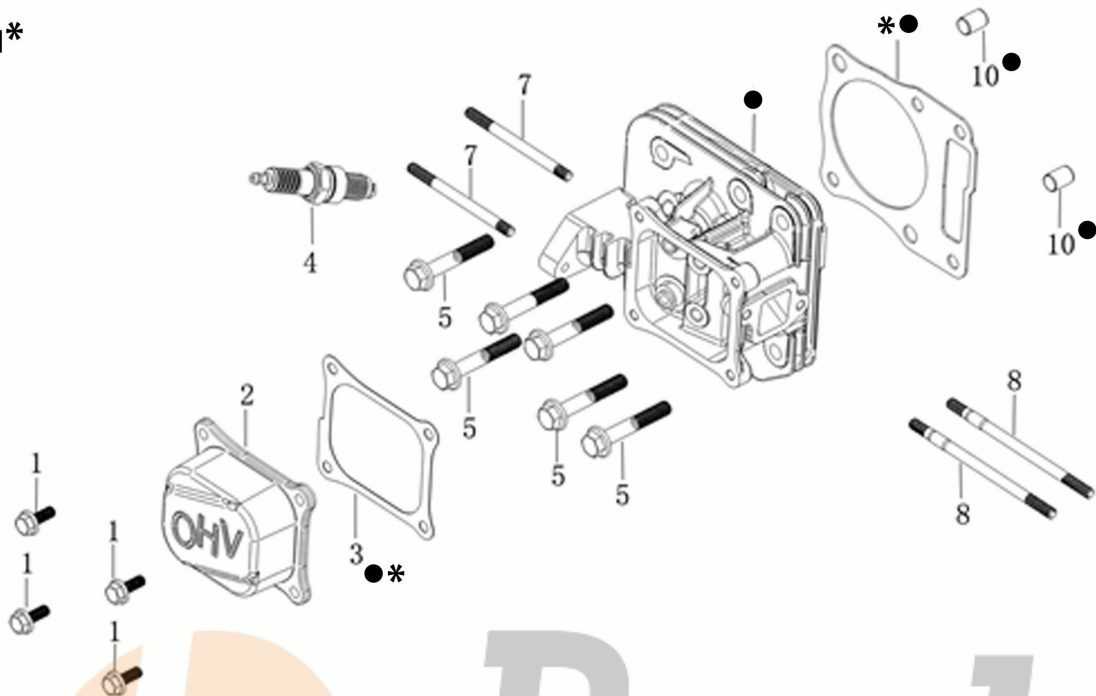

6●

11*

L • Best Kft.
Kertigépek és alkatrészek

WWW.LOBEST.HU

Illustration Top cover

Ref.Nu	Qty	Part number	Description	Validity from	Validity till	Notes	Bulletin
1	4	L66150251	Screw				
2	1	L66151581	Cover				
3	1	L66151582	Gasket				
4	1	3055123R	Spark plug				
5	6	L66150005	Screw				
6	1	L66151574	Head comp.cylinder				
7	2	L66150709	Stud				
8	2	L66150396	Stud				
10	2	L66150350	Plug				
11	1	L66151573	Gasket set