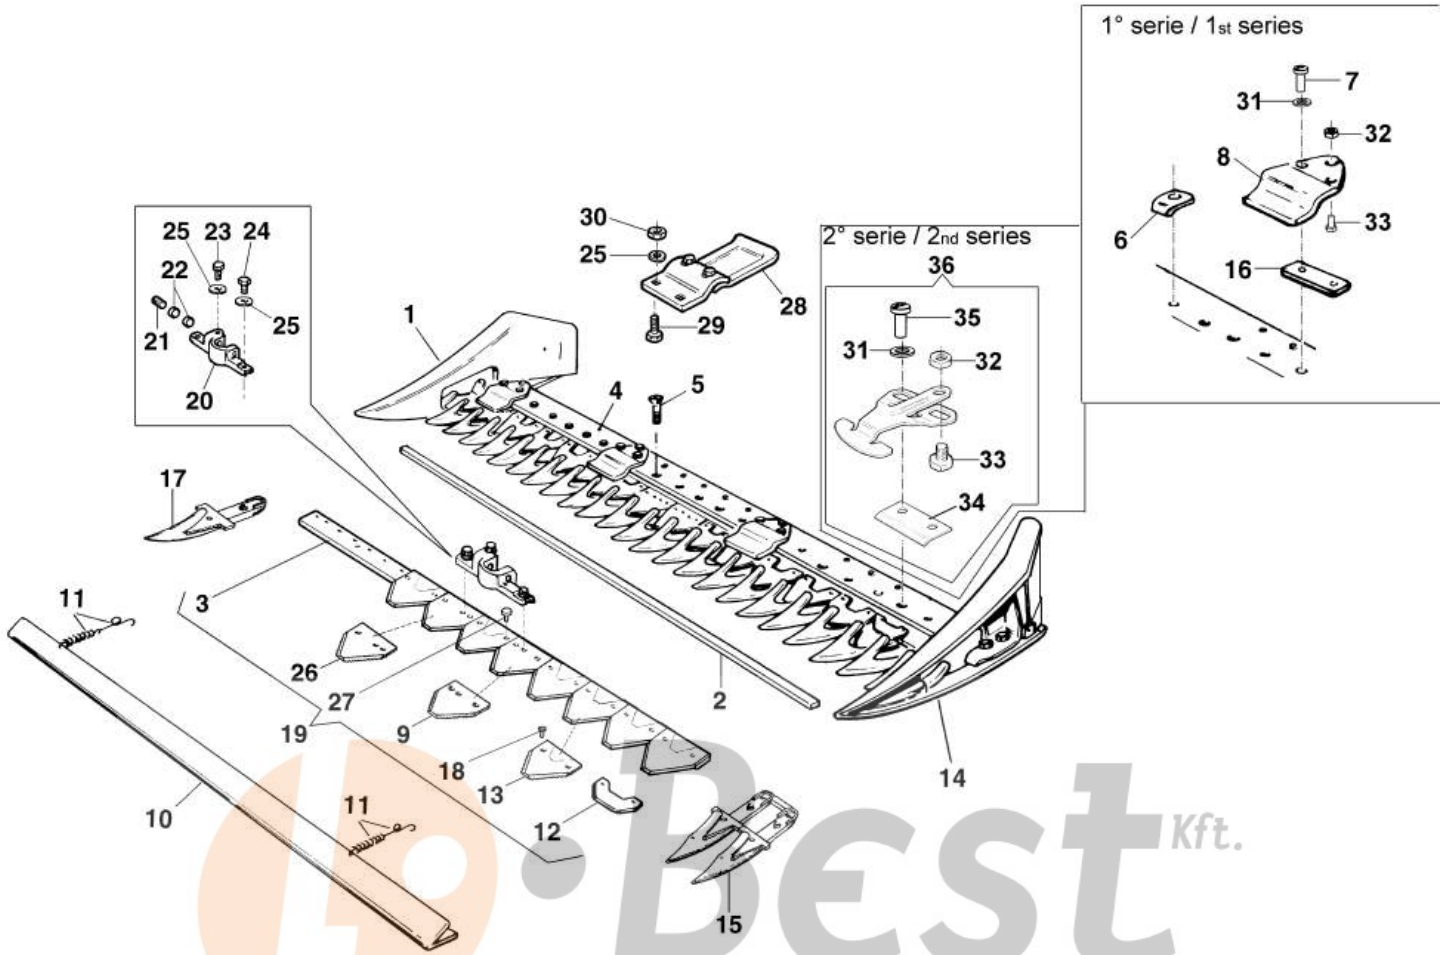

LOBEST Kft.
Kertigépek és alkatrészek

WWW.LOBEST.HU

Illustration Special cutter bar 69229084/69229085/69229086/69229087

Ref.Nu	Qty	Part number	Description	Validity from	Validity till	Notes	Bulletin
1	1	69229098	Pair of directional guides for cutterbar			DX; RIGHT	
2	1	69220017	Rod			1150 mm	
2	1	F1073220R	Slide			1450 mm	
2	1	F0591593R	Slide			1270 mm	
2	1	F0712027	Slide			950 mm	
3	1	69220023	Rod				
4	1	F1303116	Plate			950 mm	
4	1	F1303117	Plate			1150 mm	
4	1	F1303118	Plate			1270 mm	
4	1	F1303119	Plate			1450 mm	
5	15	YN6325400	Screw				
6	4	69220018	Support	31/12/2013		Per barre / for bars:	BT6-006-07/14
7	8	3906099	Screw	31/12/2013		Per barre / for bars:	BT6-006-07/14
8	4	69220047	Pressblade kit	31/12/2013		69229039/69229040/69229041/69229042 Per barre / for bars:	BT6-006-07/14
9	1	F1073377R	Blade				
10	-	-	Not available for this product				
11	-	-	Not available for this product				
12	13	F1073317	Plate				
13	13	YF0582091	Blade				
14	1	69229098	Pair of directional guides for cutterbar			SX; LEFT	
15	11	F0582688R	Tooth (Double)				
16	12	LS621107	Spacer			Per barre / for bars:	BT6-006-07/14
17	1	F0582738	Tooth (Single)				
18	28	YN0886600	Rivet				
19	1	YF1073385	Blade			1270 mm SF	
19	1	YF1073386	Blade			1450 mm SF	
19	1	YF1073384	Blade			1150 mm SF	
19	1	YF1073383	Blade			950 mm SF	
20	1	YF1073376B	Clutch driver				
21	1	N6433900R	Screw				
22	2	YF1073364	Valve				
23	1	YN6262200	Screw				
24	2	3806063R	Screw				
25	7	3819013R	Grower				
26	1	F1073378R	Blade				
27	2	F1073261	Rivet				
28	2	69220024R	Complete slide				
29	8	3806070R	Screw				
30	8	320000028R	Nut				
31	8	3916010R	Washer				BT6-006-07/14
32	4	N1462800	Nut				BT6-006-07/14
33	4	N6314900	Screw				BT6-006-07/14