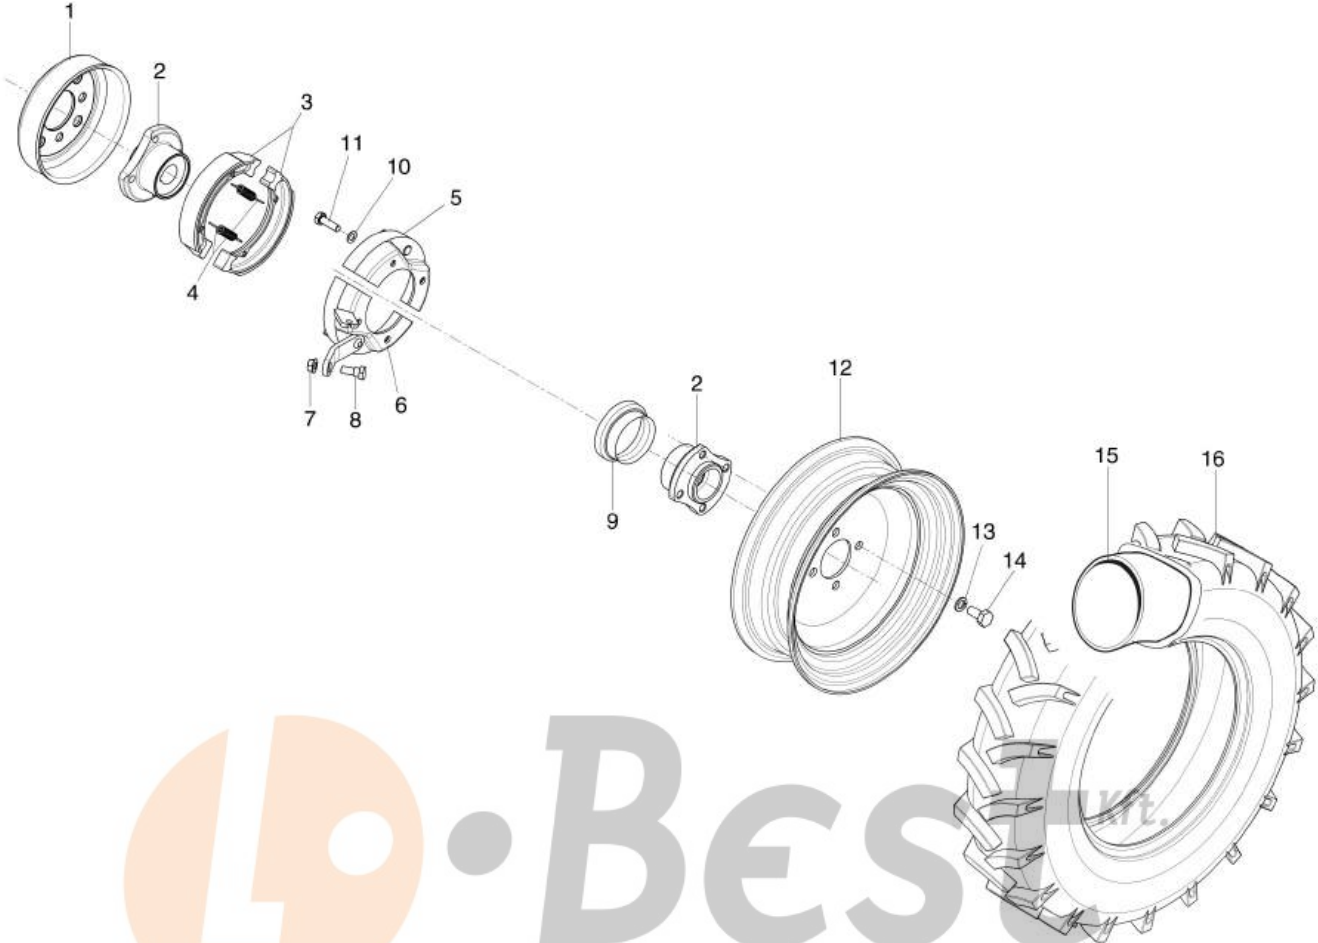

L • Best
Kertigépek és alkatrészek

WWW.LOBEST.HU

Illustration Brake and wheels

Ref.Nu	Qty	Part number	Description	Validity from	Validity till	Notes	Bulletin
1	1	YN2382700	Cable reel				
2	2	YF1290211	Wheel hub				
3	2	YN2362700	Brake shoe				
4	2	YN3105100	Spring				
5	1	YF1290220	Half-cable reel				
6	1	68350147R	Half-cable reel				
7	1	3914012R	Nut				
8	1	68350150R	Pin				
9	1	F1290227	Guard				
10	1	YN4365400	Washer				
11	4	3806067R	Screw				
12	2	69200098R	Rim			4.00-8"	
12	2	69200099R	Rim			5.00-10"	
13	8	3819014R	Grower				
14	8	YN6322000	Screw				
15	2	YN4881100	Inner tube			4.00-8"	
15	2	YN4882500	Inner tube			5.00-10"	
16	2	YN4851600	Tire			4.00-8"	
16	2	N4853500BR	Tire			5.00-10"