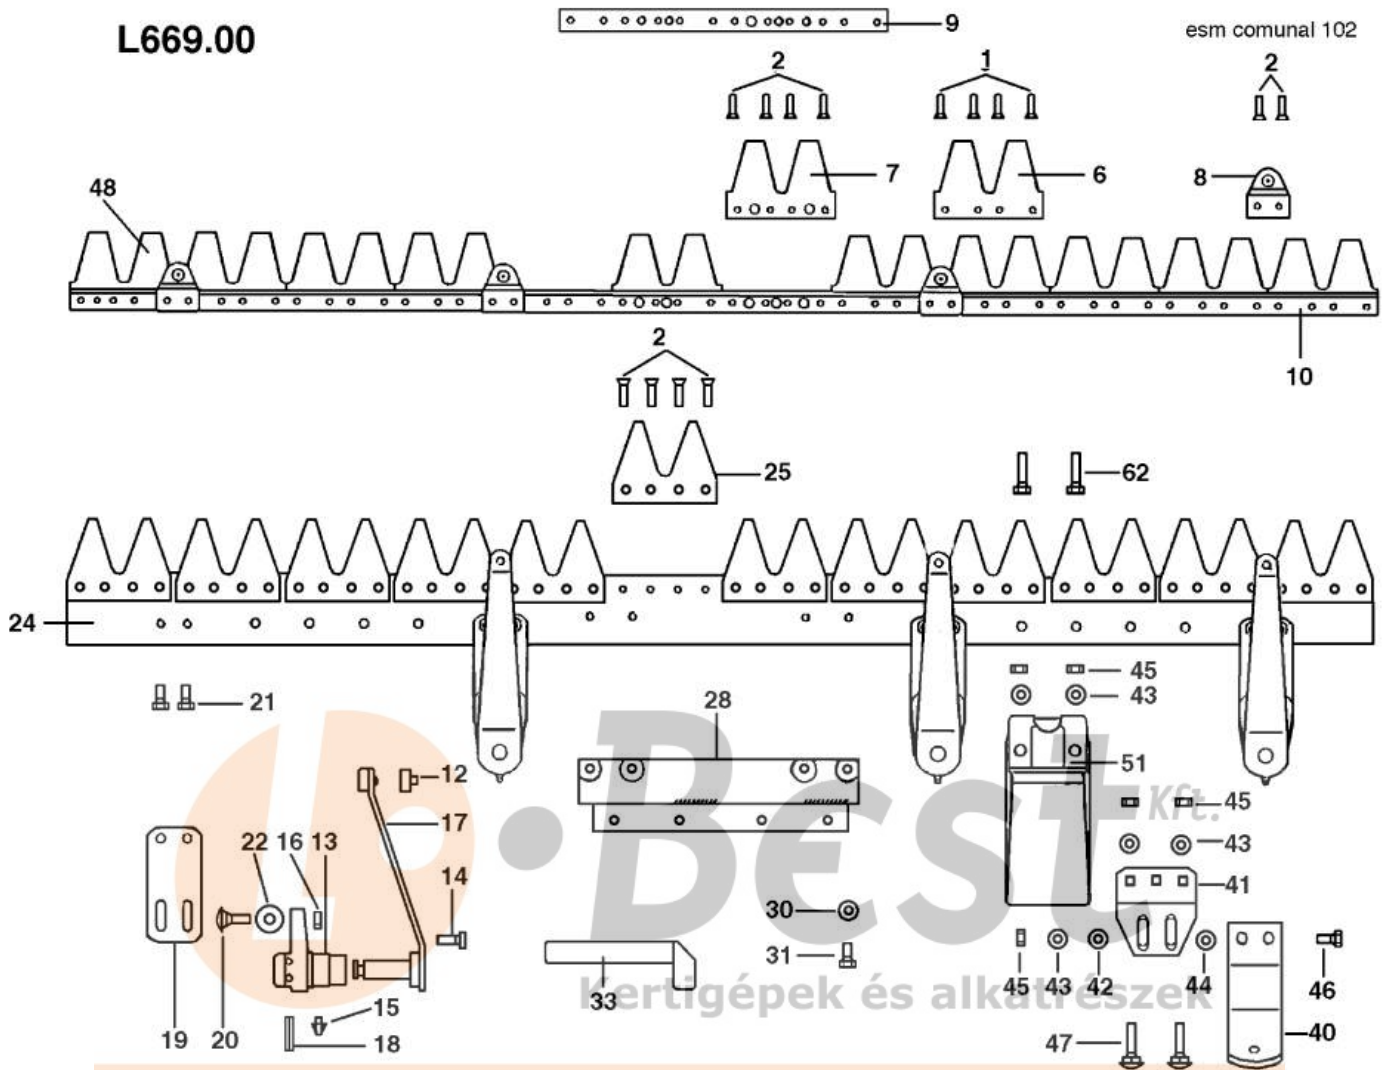

WWW.LOBEST.HU

Illustration Cutter bar L0066900

Ref.Nu	Qty	Part number	Description	Validity from	Validity till	Notes	Bulletin
1	1	R1504705	Rivet				
2	1	R1504706	Rivet				
6	1	F1073451	Shear blade (Double)				
7	1	F1073452	Shear blade (Double)				
8	1	R1504764	Support				
9	1	F1073438	Plate				
10	1	F1073525	Back (Blade)			102 cm	
12	1	R1504773	Bushing				
13	1	R1504768	Support				
14	1	R1504769	Screw				
15	1	R1504770	Nipple				
16	1	R1504723	Nut				
17	1	R1504772	Swing arm				
18	1	R1504771	Pin				
19	1	F1073436	Plate				
20	1	F1073442	Screw				
21	1	YN6249300	Screw				
22	1	3916010R	Washer				
24	1	F1073526	Back (Bar)			102 cm	
25	1	F1073456	Tooth (Double)				
28	1	F1073401	Connection plate				
30	1	YN4365400	Washer				
31	1	YN6254600	Screw				
33	1	F1073415	Lever (Fitting)				
40	1	F1073428	Sole				
41	1	F1073430	Attachment (Sole)				
42	1	3916008R	Washer				
43	1	YN4365400	Washer				
44	1	F1073443	Washer				
45	1	R1504723	Nut				
46	1	3806067R	Screw				
47	1	R1504720	Screw				
48	1	F1073524	Blade			102 cm	
51	1	F1073432	Slide shoe				
62	1	3806070R	Screw				

Best Kft.
Kertigépek és alkatrészek

WWW.LOBEST.HU