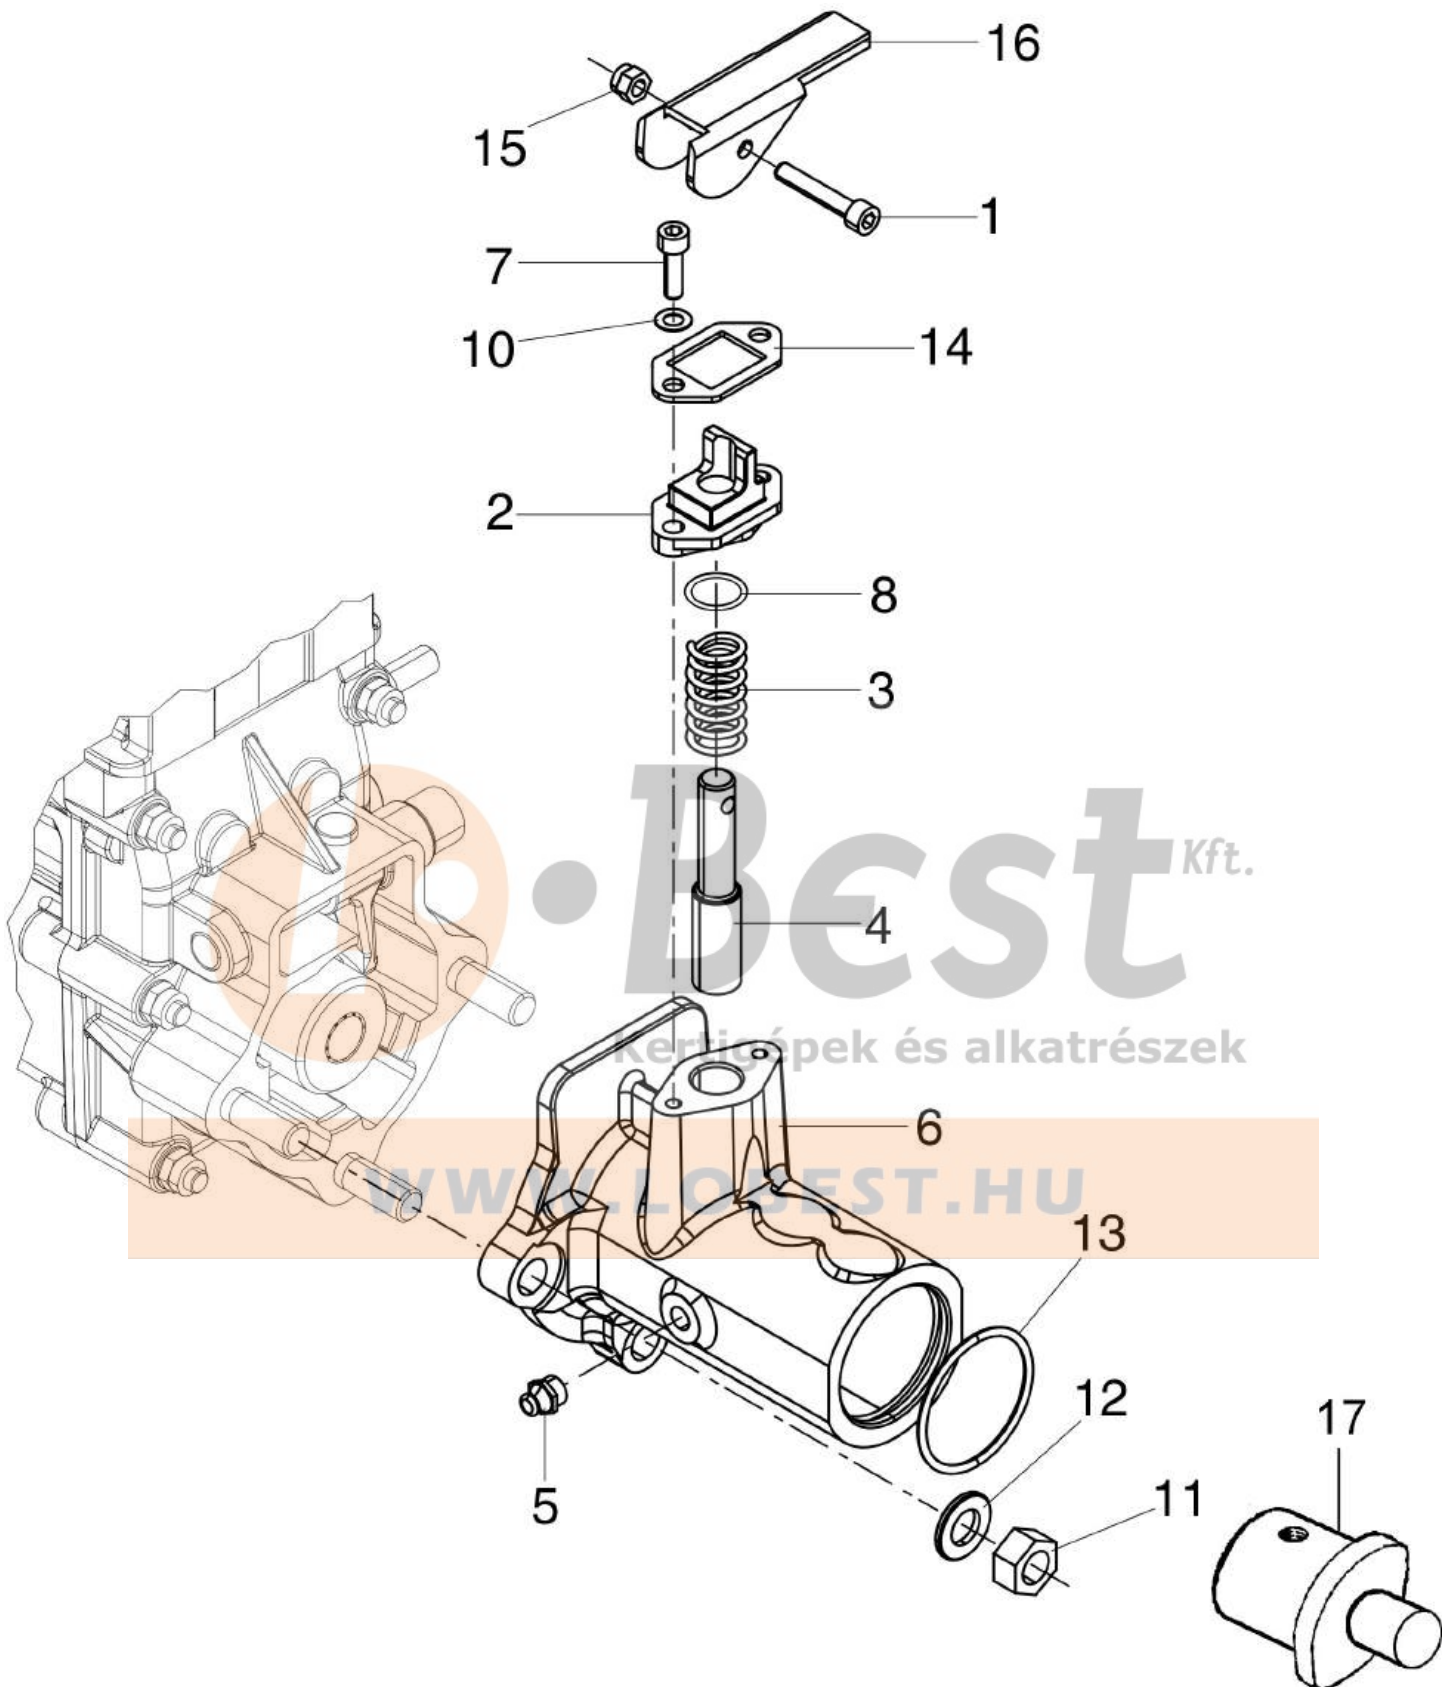

Illustration Quickfit 69212006

Ref.Nu	Qty	Part number	Description	Validity from	Validity till	Notes	Bulletin
1	1	3801027R	Screw				
2	1	YF1294702	Slide				
3	1	YN3118700	Spring				
4	1	YF1054710	Shutter				
5	1	YN2605600	Nipple				
6	1	69210090AR	Flange				
7	2	3801022R	Screw				
8	1	3049016R	O-ring				
10	2	YN4358110	Washer				
11	3	YN1470500	Nut				
12	3	YN4387700	Washer				
13	1	YK7035045	O-ring				
14	1	YF1294701	Plate				
15	1	3914008R	Nut				
16	1	YF1294700	Lever				
17	1	F1073178R	Cover