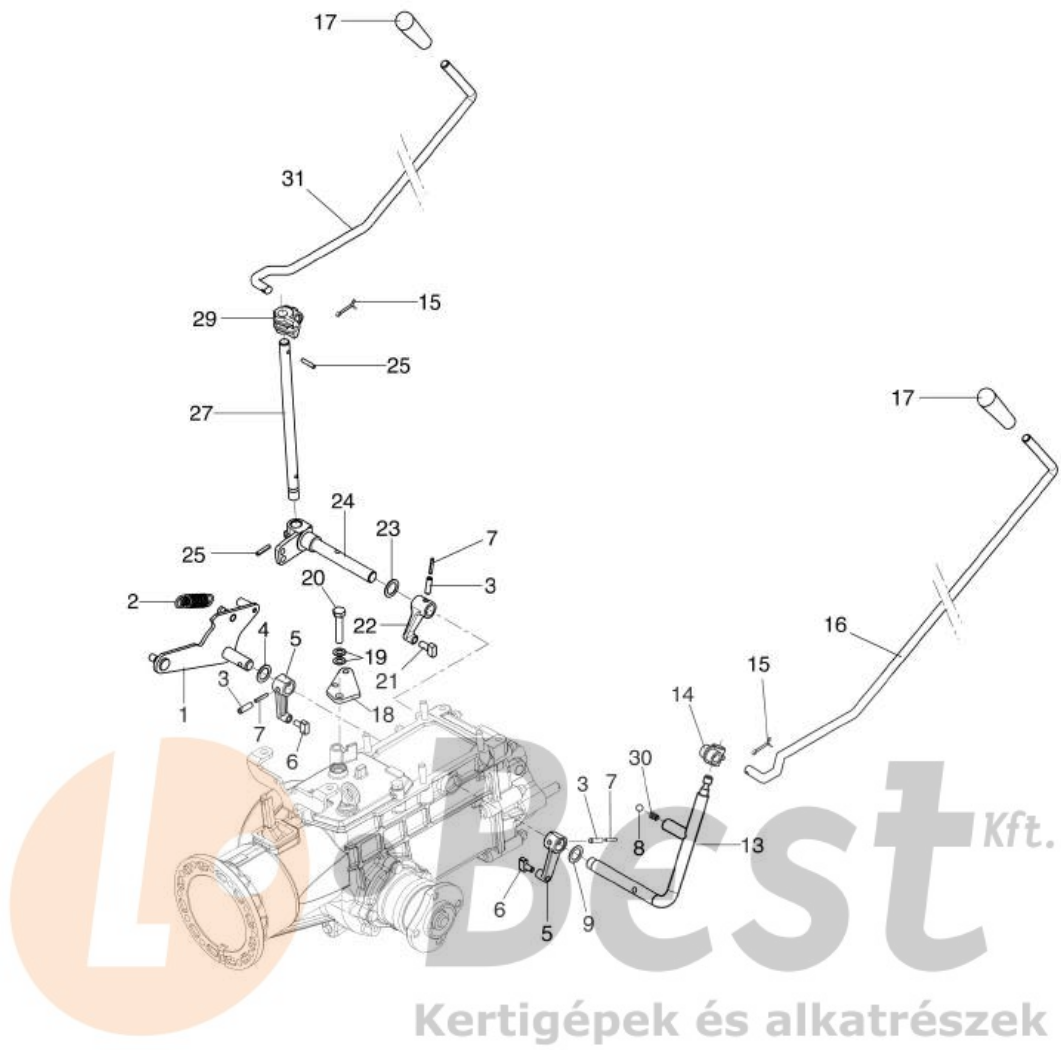

WWW.LOBEST.HU

Illustration Internals controls

Ref.Nu	Qty	Part number	Description	Validity from	Validity till	Notes	Bulletin
1	1	68350146AR	Cam				
2	1	YN3118060	Spring				
3	1	YN5125500	Pin				
4	1	YN4394700	Thickness				
5	1	YF1291603	Lever				
6	2	YF1291604	Sliding block				
7	3	YN5109300	Pin				
8	1	YN4745400	Ball				
9	2	YN0203000	Seal ring				
13	1	YF1291632	Lever				
14	1	YF1061633	Fix plate (Handlebar)				
15	2	YN1054900	Split pin				
16	1	68940015R	Handlebar (Gearbox)				
17	2	YN3753600	Knob				
18	1	68350145R	Plate				
19	2	3916008R	Washer				
20	1	3806076R	Screw				
21	1	YF1050831	Sliding block				
22	1	YF1051700	Lever				
23	1	YN4394700	Thickness				
24	1	YF1291613D	Pin				
25	2	YN5113800	Pin				
27	1	YF1291637B	Lever				
29	1	YF1291633	Support				
30	1	YN3104250	Spring				
31	1	68940016R	Handlebar P.D.F.