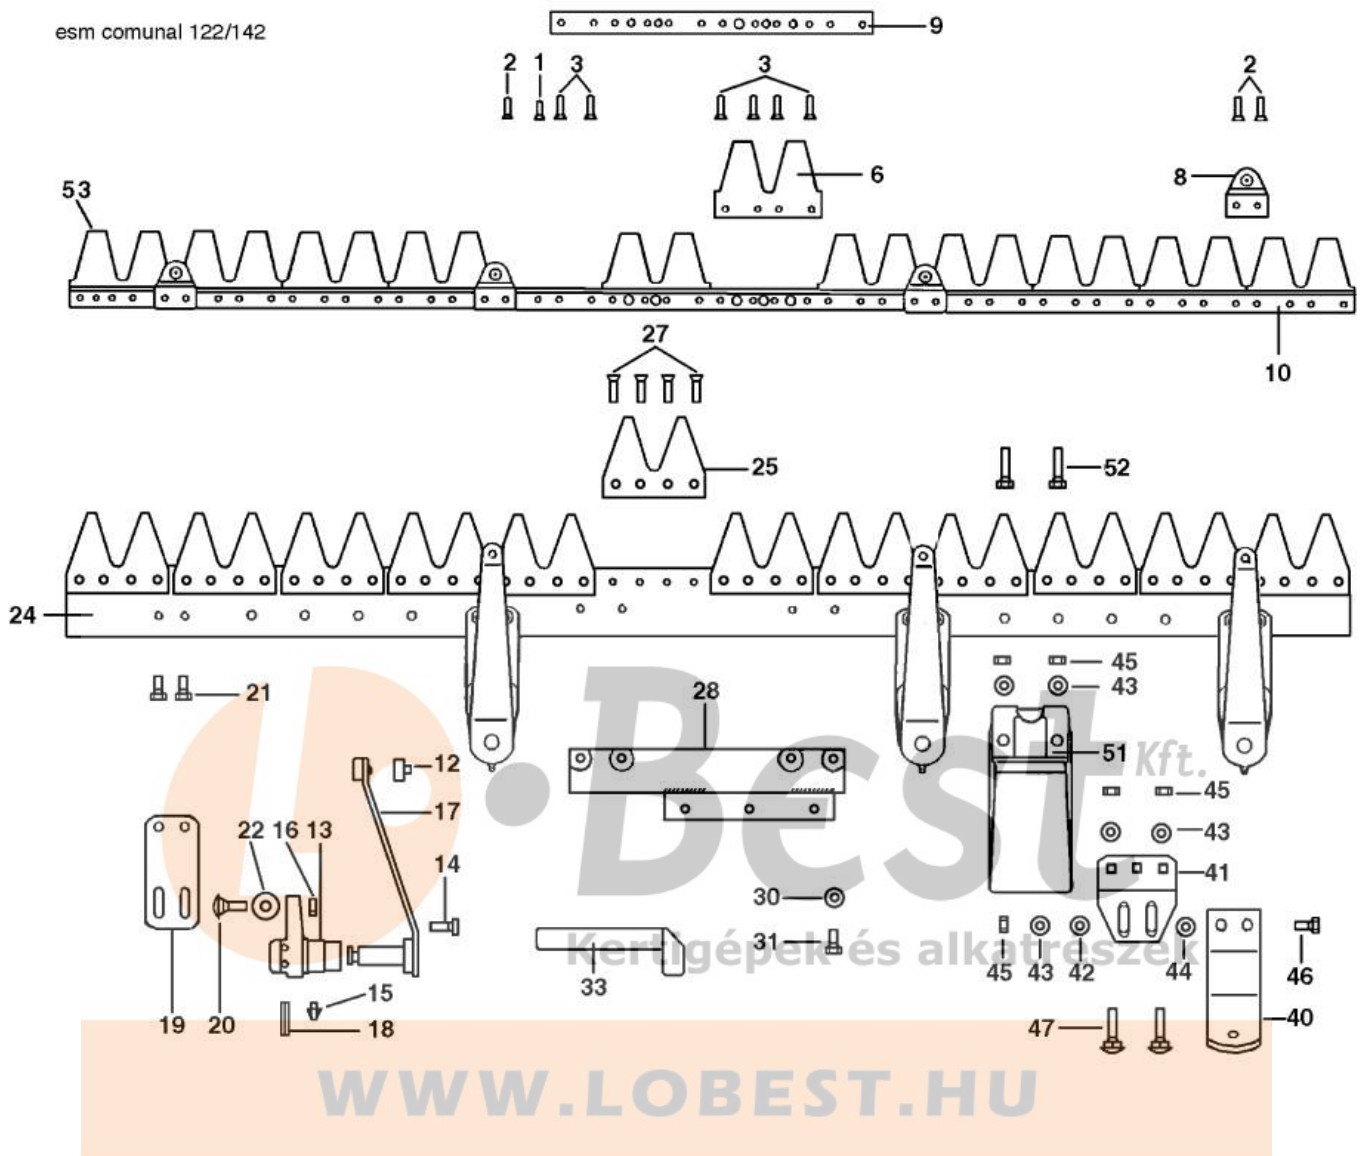

[WWW.LOBEST.HU](http://WWW.LOBEST.HU)

Illustration "COMUNAL" cutter bar 69229037/69229038

Ref.Nu	Qty	Part number	Description	Validity from	Validity till	Notes	Bulletin
1	1	R1504705	Rivet				
2	1	R1504706	Rivet				
3	1	F1073441	Rivet				
6	1	R1504709	Shear blade (Double)				
8	1	R1504764	Support				
9	1	F1073438	Plate				
10		-	Not available for this product				
12	1	R1504773	Bushing				
13	1	R1504768	Support				
14	1	R1504769	Screw				
15	1	R1504770	Nipple				
16	1	R1504723	Nut				
17	1	R1504772	Swing arm				
18	1	R1504771	Pin				
19	1	F1073436	Plate				
20	1	F1073442	Screw				
21	1	YN6249300	Screw				
22	1	3916010R	Washer				
24	1	F1073417	Back (Bar)			122 cm	
24	1	F1073418	Back (Bar)			142 cm	
25	1	F1073456	Tooth (Double)				
27	1	N0892500	Rivet				
28	1	F1073401	Connection plate				
30	1	YN4365400	Washer				
31	1	YN6254600	Screw				
33	1	F1073415	Lever (Fitting)				
40	1	F1073428	Sole				
41	1	F1073430	Attachment (Sole)				
42	1	3916008R	Washer				
43	1	YN4365400	Washer				
44	1	F1073443	Washer				
45	1	R1504723	Nut				
46	1	3806067R	Screw				
47	1	R1504720	Screw				
51	1	F1073432	Slide shoe				
52	1	3806070R	Screw				
53	1	YF1073409	Shear blade cm.122			122 cm	
53	1	F1073410R	Shear blade cm.142			142 cm	