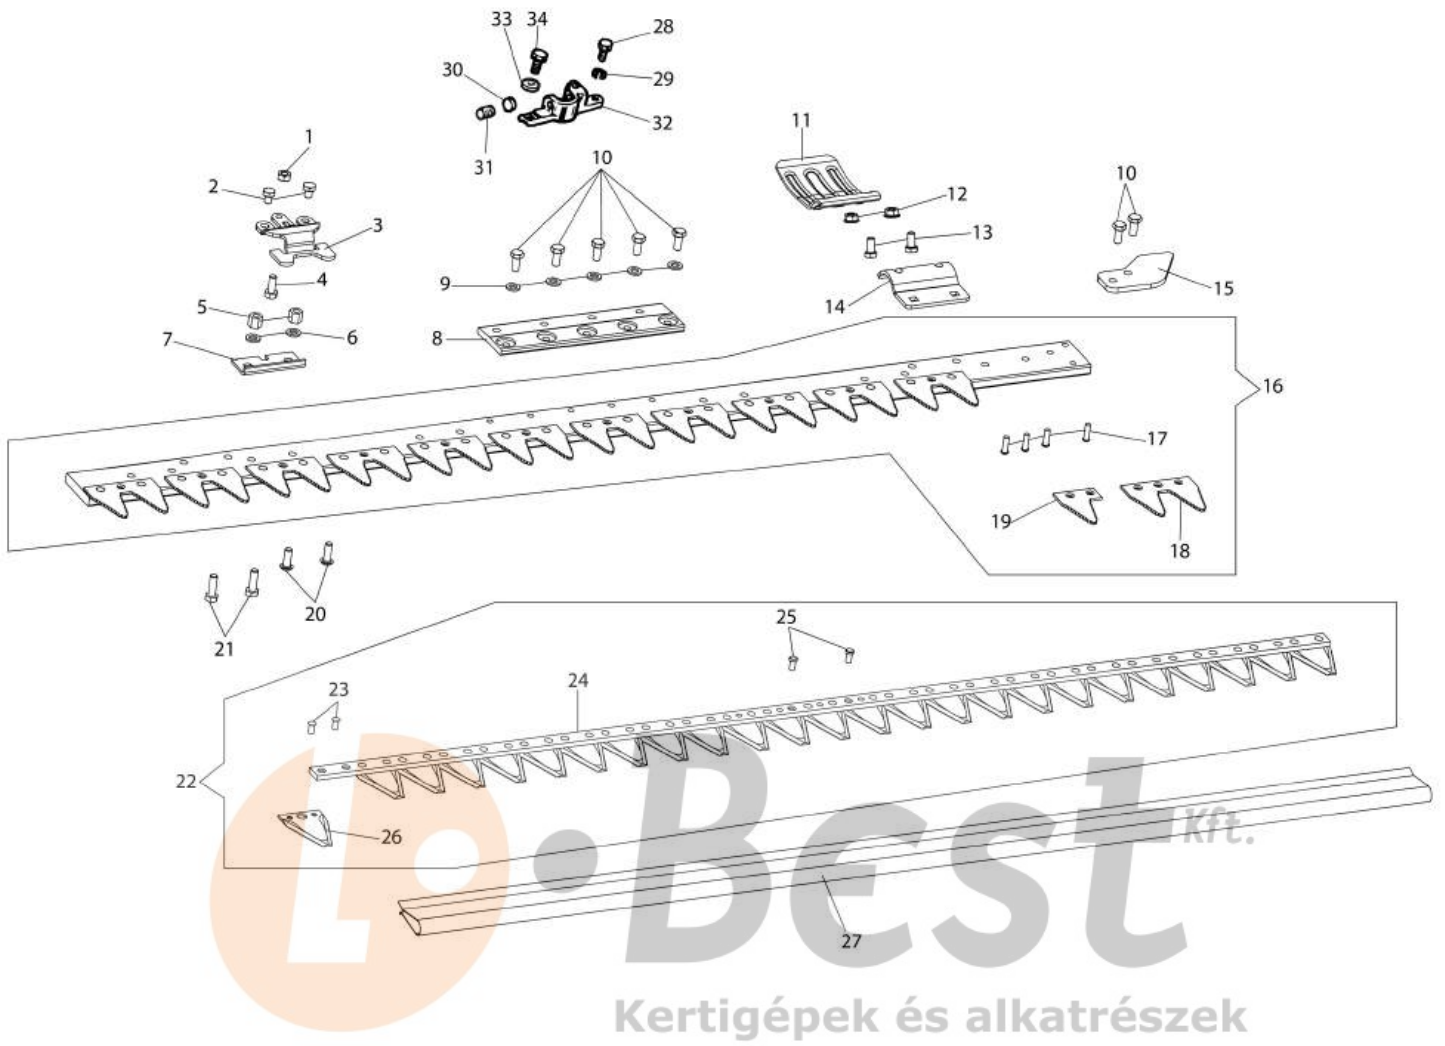

WWW.LOBEST.HU

WWW.LOBEST.HU

Illustration Special cutter bar 69229068/69229069/69229070/69229071

Ref.Nu	Qty	Part number	Description	Validity from	Validity till	Notes	Bulletin
1	1	YLS471906	Complete Blade			97 cm	
1	1	YLS472306	Complete Blade			117 cm	
1	1	YLS472506	Complete Blade			127 cm	
1	1	YLS472906	Complete Blade			147 cm	
3	1	LS3419225	Tube				
4	1	LS625231	Pin				
5	19	LS310067R	Blade			3 fori; 3 holes	
7	36	LS210612R	Rivet				
8	1	LS627027	Plate				
9	9	LS623122R	Tooth (Double)			Dente doppio; Double tooth	
10	1	LS623124	Tooth (Single)			Dente singolo; Singolo tooth	
11	6	LS621139	Blades support				
12	12	LS621135R	Spacer				
13	6	LS621230	Pressblade				
14	24	LS215619R	Rivet				
15	2	LS621136R	Support				
16	2	LS621172	Sliding block				
18	1	LS625056	Guard 97 cm			97 cm	
18	1	LS625061	Guard cm 117			117 cm	
18	1	LS625062	Guard cm 127			127 cm	
18	1	LS625064	Guard cm 147			147 cm	
20	8	LS7060008	Nut				
21	12	3916008R	Washer				
22	12	LS7000810	Screw				
23	6	320000028R	Nut				
24	4	LS7190825	Screw				
25	1	LS62692310	Complete cutter plate			97 cm	
25	1	LS626918	Plate			117 cm	
25	1	LS626924	Plate			127 cm	
25	1	LS626925	Plate			147 cm	
26	12	LS7190822	Screw				
27	5	3806063R	Screw				
28	1	YN6262200	Screw				
29	1	3819013R	Grower				
30	1	YF1073364	Valve				
31	1	N6433900R	Screw				
32	1	YF1073363B	Clutch driver				
33	1	3819013R	Grower				
34	1	3806063R	Screw				