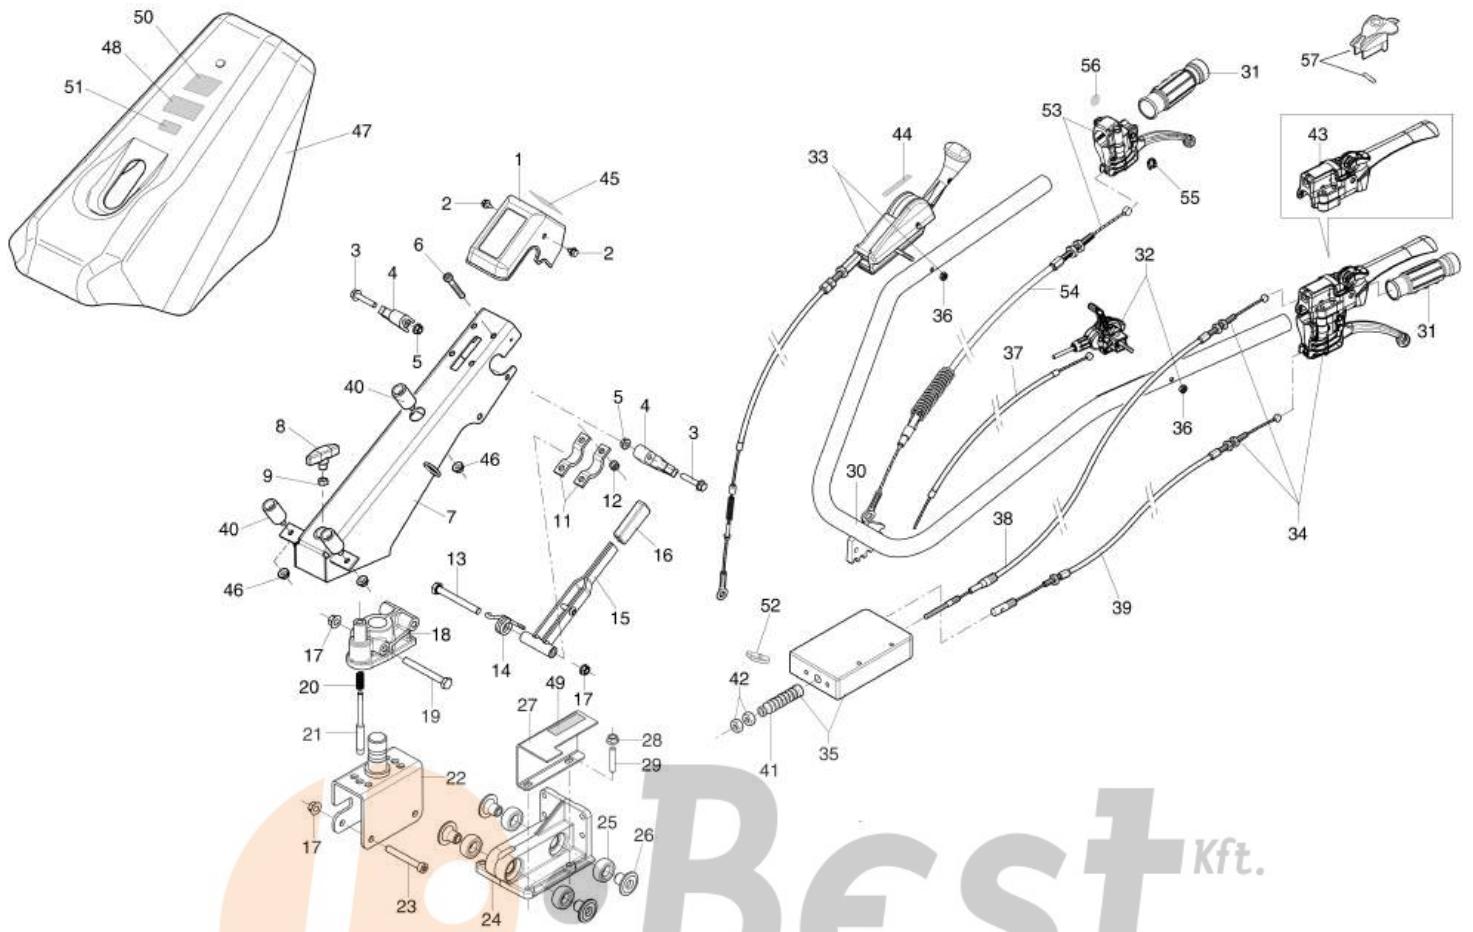

Illustration Handlebar rod and handle bars

LOBEST Kft.
Kertigépek és alkatrészek

WWW.LOBEST.HU

Illustration Handlebar rod and handle bars

Ref.Nu	Qty	Part number	Description	Validity from	Validity till	Notes	Bulletin
1	1	68240022R	Cover				
2	2	YN6243651	Screw				
3	2	3906075R	Screw				
4	2	YF1255009D	Support				
5	2	3914012R	Nut				
6	4	YN6289250	Screw				
7	1	68910163AR	Handlebar rod				
8	1	YN3753100	Handle				
9	1	YN1457300	Nut				
11	2	YF1151601	Clamp				
12	4	3914012R	Nut				
13	1	YN6361500	Screw				
14	1	YF1291634B	Spring				
15	1	YF1291636	Lever				
16	1	YN2840480	Knob				
17	4	3914001R	Nut				
18	1	68610051R	Grip-end handlebar rod				
19	2	YN6361500	Screw				
20	1	YK3503360	Spring				
21	1	YF1251637	Shutter				
22	1	68940005R	Column support				
23	2	YN6357700	Screw				
24	1	68350182AR	Column support				
25	4	YK0300910	Shock absorber				
26	4	YK3501080	plate				
27	1	68940000R	Selector swith				
28	4	3914012R	Nut				
29	4	YN3815300	Stud				
30	1	68350183R	Handlebar				
31	2	YN2847410	Handle start				
32	1	68350102R	Switch/Throttle				
33	1	68350230	Control lever			Inversore ; Inverter	
34	1	68350101AR	Control lever			Frizione ; Clutch	
35	1	68350179R	Device EHS				
36	2	3914006R	Nut				
37	1	68350221R	Throttle cable				
38	1	68350222AR	Cable				
39	1	68350224R	Cable				
40	3	YF0752159	Silent block				
41	1	66060614R	Buffer				
42	2	034000013R	Nut				
43	1	68330249R	Lever				
44	1	68320272AR	Label				
45	1	68940017R	Mark