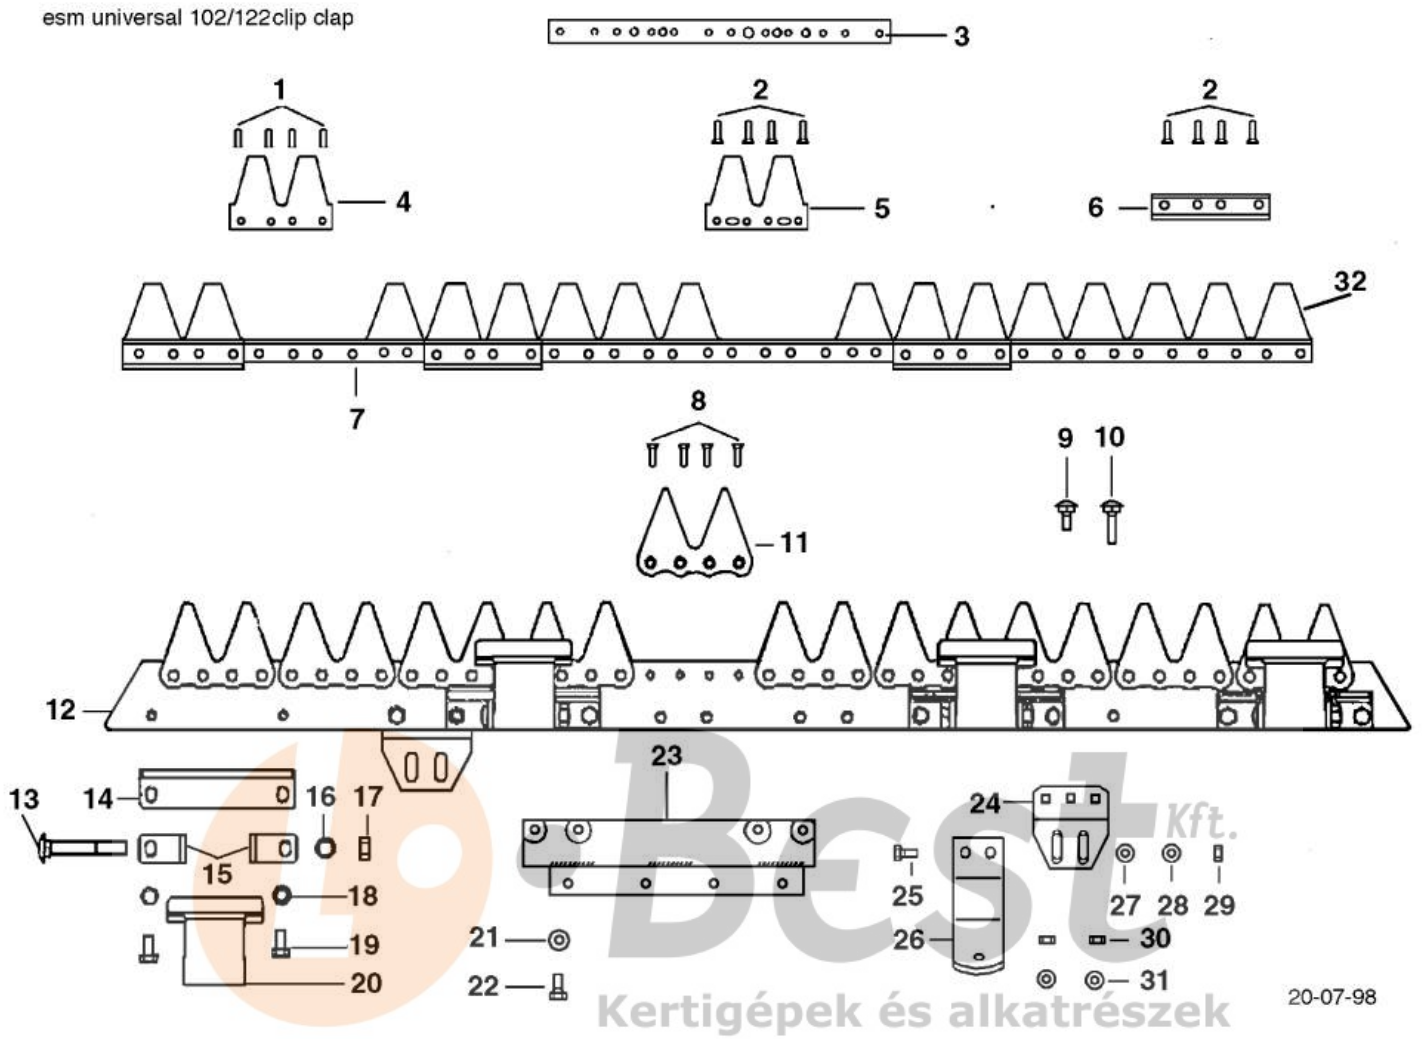

WWW.LOBEST.HU

Illustration "UNIVERSAL" cutter bar 69229035/69229036

Ref.Nu	Qty	Part number	Description	Validity from	Validity till	Notes	Bulletin
1	1	R1504705	Rivet				
2	1	R1504706	Rivet				
3	1	F1073501	Plate				
4	1	F1073451	Shear blade (Double)				
5	1	F1073452	Shear blade (Double)				
6	1	F1073453	Slide				
7	1	YF1073468	Shear blade			122 cm	
7	1	F1073502	Back (Blade)			102 cm	
8	1	N0892500	Rivet				
9	-		Not available for this product				
10	-		Not available for this product				
11	1	F1073456	Tooth (Double)				
12	1	F1073505	Back (Bar)			102 cm	
12	1	F1073506	Back (Bar)			122 cm	
13	1	F1073462	Screw				
14	1	F1073458	Plate				
15	1	F1073459	Bracket				
16	-		Not available for this product				
17	1	N1464800	Nut				
18	-		Not available for this product				
19	1	3806063R	Screw				
20	1	F1073457	Pusher				
21	1	YN4365400	Washer				
22	1	YN6254600	Screw				
23	1	F1073401	Connection plate				
24	1	F1073430	Attachment (Sole)				
25	1	3806067R	Screw				
26	1	F1073428	Sole				
27	1	3916008R	Washer				
28	1	YN4365400	Washer				
29	1	R1504723	Nut				
30	-		Not available for this product				
31	-		Not available for this product				
32	1	YF1073467	Shear blade			102 cm	
32	1	YF1073468	Shear blade			122 cm