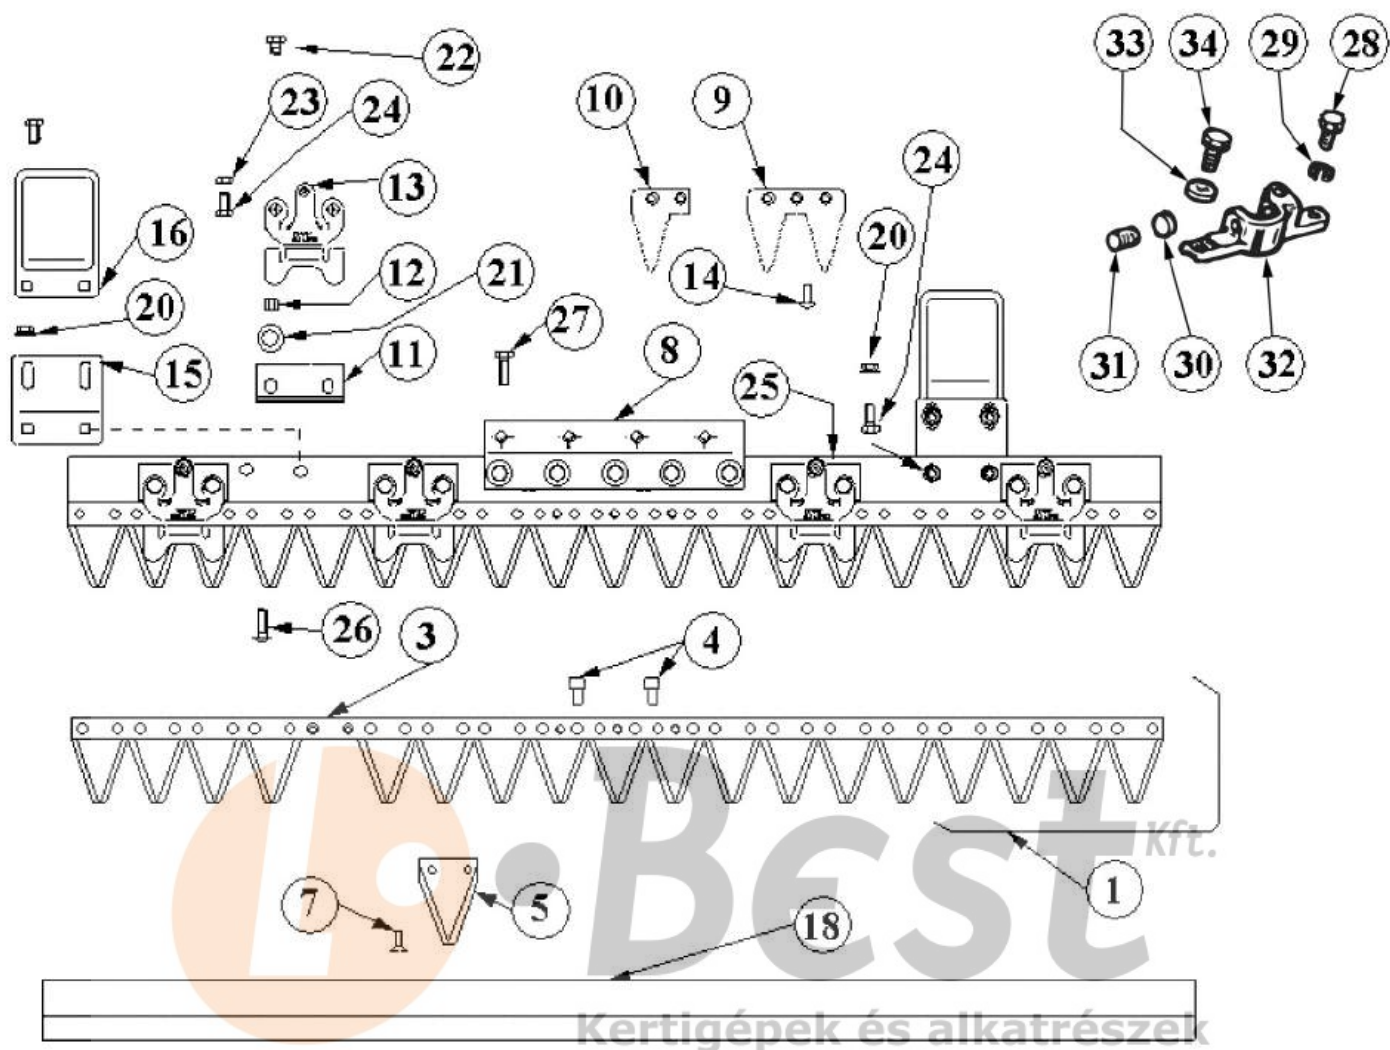

WWW.LOBEST.HU

Illustration Special cutter bar 69229068/69229069/69229070/69229071

Ref.Nu	Qty	Part number	Description	Validity from	Validity till	Notes	Bulletin
1	1	YLS471906	Complete Blade			97 cm	
1	1	YLS472306	Complete Blade			117 cm	
1	1	YLS472506	Complete Blade			127 cm	
1	1	YLS472906	Complete Blade			147 cm	
3	1	LS3419225	Tube				
4	1	LS625231	Pin				
5	19	LS310067R	Blade			3 fori; 3 holes	
7	36	LS210612R	Rivet				
8	1	LS627027	Plate				
9	9	LS623122R	Tooth (Double)			Dente doppio; Double tooth	
10	1	LS623124	Tooth (Single)			Dente singolo; Singolo tooth	
11	6	LS621139	Blades support				
12	12	LS621135R	Spacer				
13	6	LS621230	Pressblade				
14	24	LS215619R	Rivet				
15	2	LS621136R	Support				
16	2	LS621172	Sliding block				
18	1	LS625056	Guard 97 cm			97 cm	
18	1	LS625061	Guard cm 117			117 cm	
18	1	LS625062	Guard cm 127			127 cm	
18	1	LS625064	Guard cm 147			147 cm	
20	8	LS7060008	Nut				
21	12	3916008R	Washer				
22	12	LS7000810	Screw				
23	6	320000028R	Nut				
24	4	LS7190825	Screw				
25	1	LS62692310	Complete cutter plate			97 cm	
25	1	LS626918	Plate			117 cm	
25	1	LS626924	Plate			127 cm	
25	1	LS626925	Plate			147 cm	
26	12	LS7190822	Screw				
27	5	3806063R	Screw				
28	1	YN6262200	Screw				
29	1	3819013R	Grower				
30	1	YF1073364	Valve				
31	1	N6433900R	Screw				
32	1	YF1073363B	Clutch driver				
33	1	3819013R	Grower				
34	1	3806063R	Screw