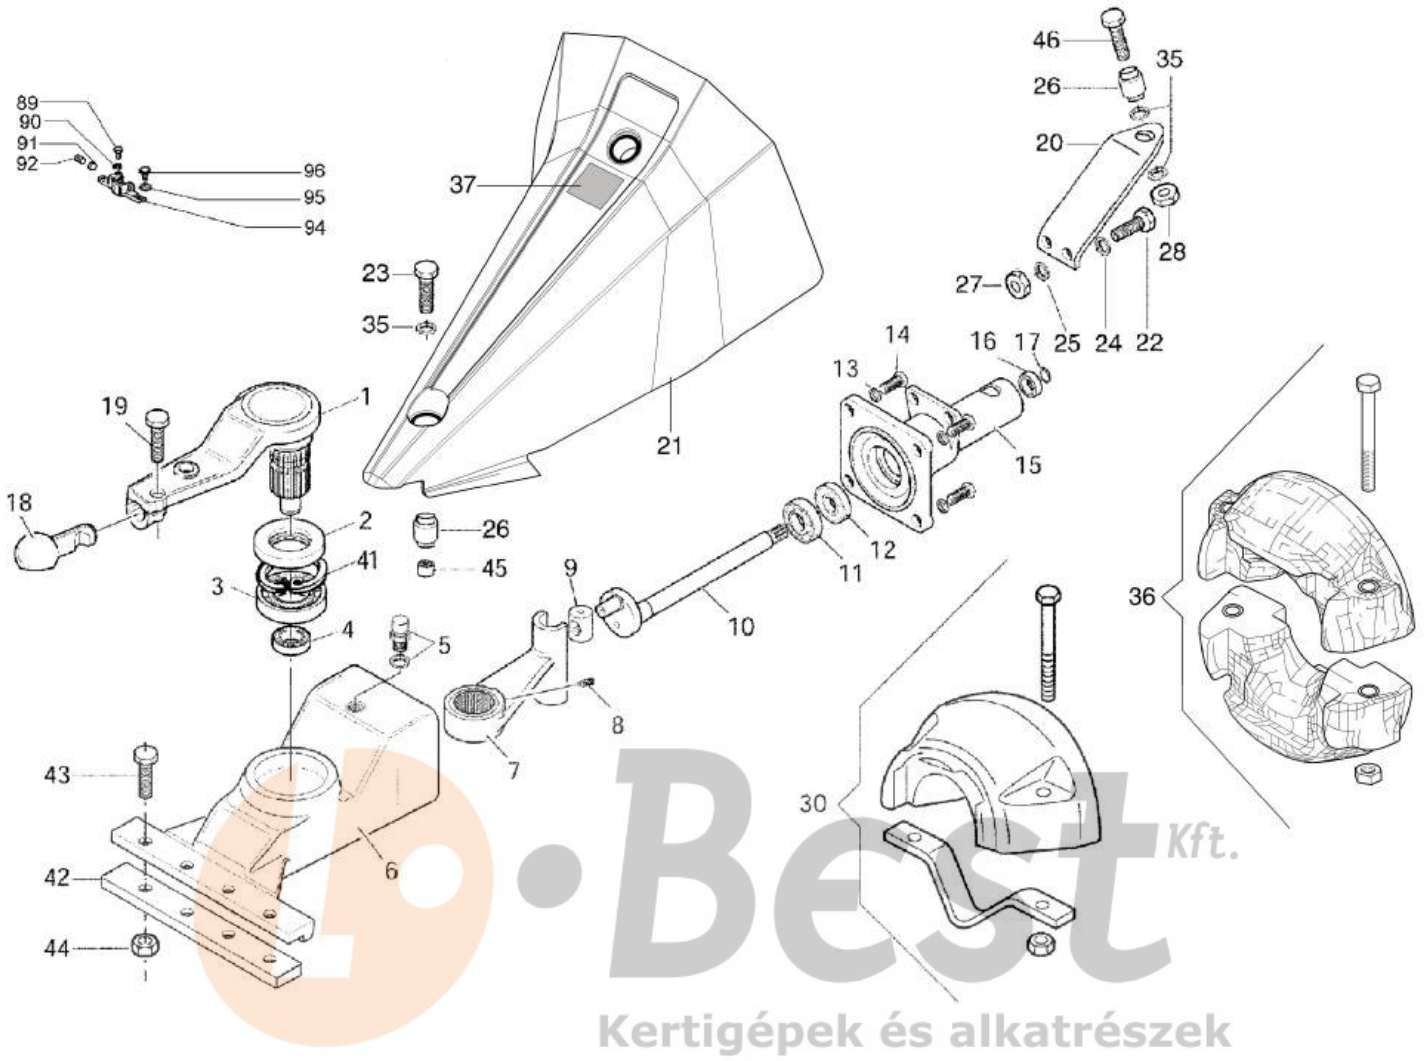

WWW.LOBEST.HU

Illustration Oil bath movement 69229096/69229096A

Ref.Nu	Qty	Part number	Description	Validity from	Validity till	Notes	Bulletin
1	1	69220071R	Connecting rod (External)				
2	1	YN0222805	Ring				
3	1	YN1289200	Bearing				
4	1	YN1263701	Bearing				
5	1	YK4101420	Cap				
6	1	F1303100B	Housing				
7	1	F1303102DR	Connecting rod				
8	1	N6251000	Screw				
9	1	YF1303106	Switch				
10	1	F1303108	Shaft				
11	1	YN1272501	Bearing				
12	1	YN0210045	Ring				
13	1	3819014R	Grower				
14	1	3806094R	Screw				
15	1	F1303101BR	Cover				
16	1	YN1263201	Bearing				
17	1	3024020R	Seeger				
18	1	YF1303155B	Pin				
19	1	3806094R	Screw				
20	1	F1303125	Support				
21	1	69222012R	Hood			Azzurro ; Light blue	
22	1	3806067R	Screw				
23	1	YN6402600	Screw				
24	1	3819013R	Grower				
25	1	3916008R	Washer				
26	1	N4924000R	Silent block				
27	1	320000028R	Nut				
28	1	YN1470200	Nut				
30	1	L0105700	Set (Counterweight)			Singola ; Single	
35	1	3916012R	Washer				
36	1	L0102300	Set (Counterweight)			Doppia ; Double	
37	1	68670016R	Mark BERTOLINI				
41	1	N0140800	Seeger				
42	1	L0081100	Thickness				
43	1	YN6332800	Screw				
44	1	YN1463650	Nut				
45	1	F1303133	Spacer				
46	1	N6399710	Screw				
89	1	YN6262200	Screw				
90	1	3819013R	Grower				
91	1	YF1073364	Valve				
92	1	N6433900R	Screw				
94	1	YF1073363B	Clutch driver				
95	1	3819013R	Grower