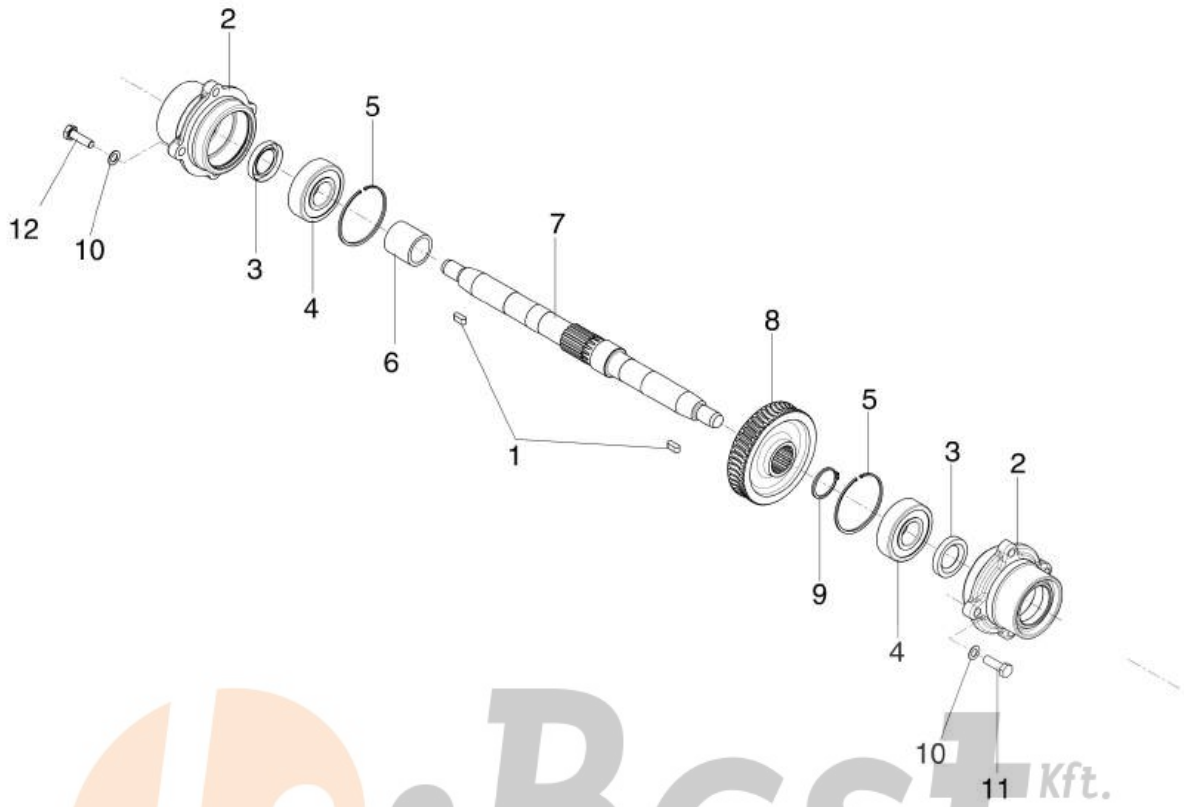

L • Best
Kertigépek és alkatrészek

WWW.LOBEST.HU

Illustration Axle without differential

Ref.Nu	Qty	Part number	Description	Validity from	Validity till	Notes	Bulletin
1	2	YN0646800	Key				
2	2	YF1290209	Support				
3	2	YN0209720	Ring				
4	2	YN1272501	Bearing				
5	2	028200031R	Snap ring				
6	1	YF1290216	Spacer				
7	1	YF1290214	Shaft				
8	1	YF1300201	Wheel				
9	1	YN0124150	Seeger				
10	8	YN4365400	Washer				
11	4	322000001R	Screw				
12	4	3806067R	Screw