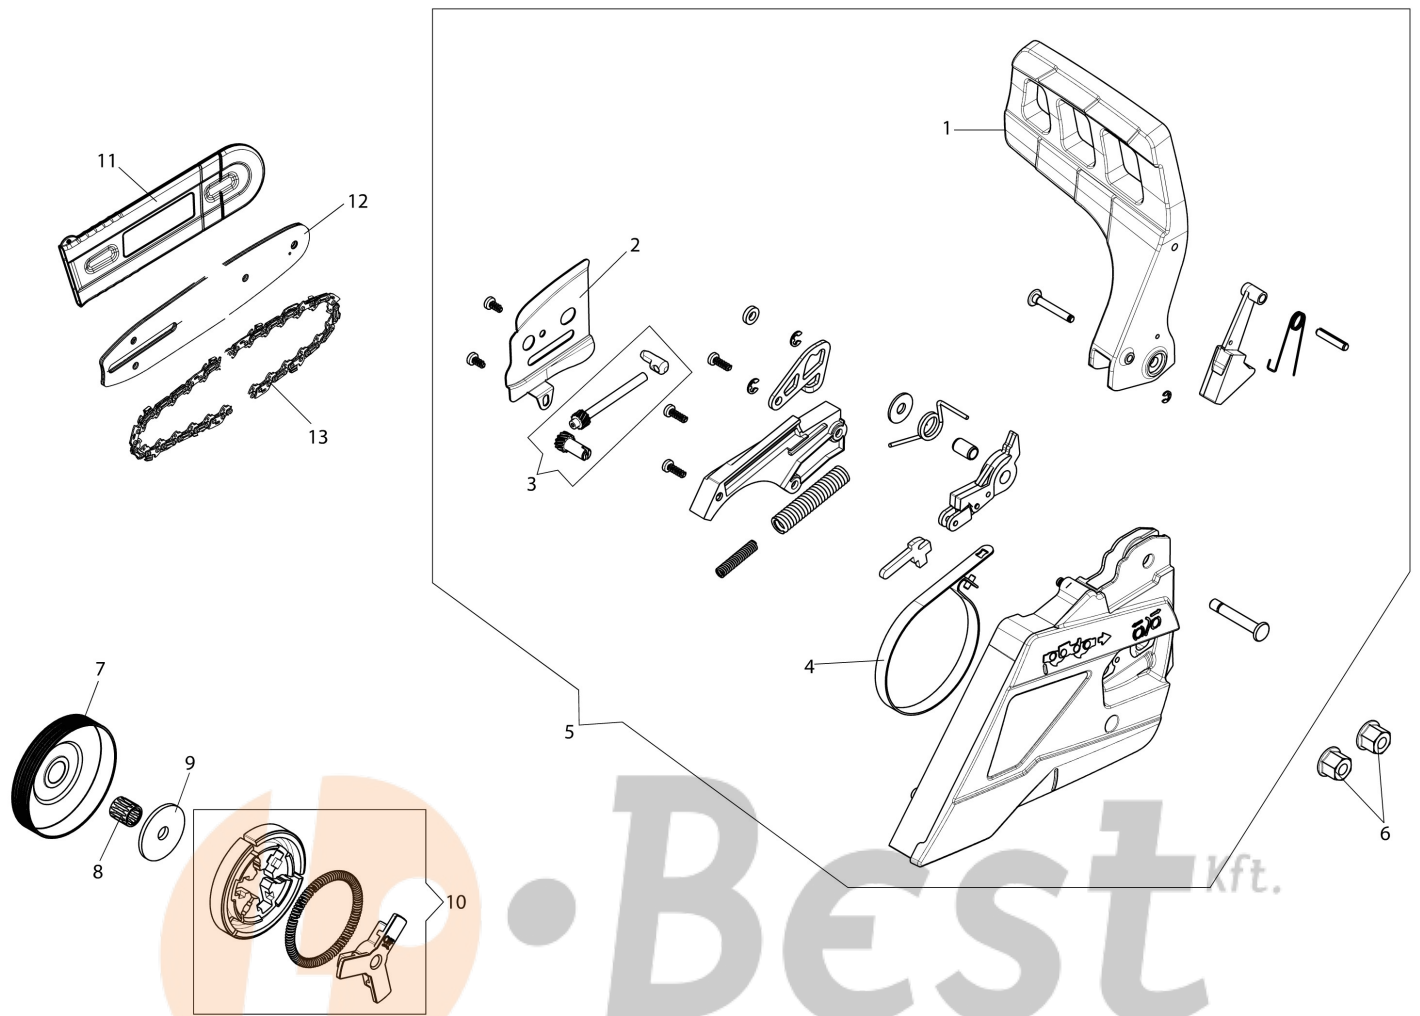

LOBEST Kft.
Kertigépek és alkatrészek

WWW.LOBEST.HU

Illustration Handle

Ref.Nu	Qty	Part number	Description	Validity from	Validity till	Notes	Bulletin
1	1	50310037AR	Knob				
2	1	50330019R	Air filter cover				
3	1	50330082R	Air filter				
4	1	50310155R	Gasket				
5	1	50332007BR	Handle				
6	1	3960099R	Screw				
7	5	3960165R	Screw				
8	1	50330022BR	Cover				
9	1	50310091R	Spring				
10	2	50010061R	AV-mount				
11	1	3022039R	Locking sleeve				
12	2	50170034R	Support				
13	2	3960115R	Screw				
14	2	50050047AR	Spring				
15	1	50310090CR	Lever				
16	1	50310092AR	Throttle lever				
17	1	50330078R	Throttle rod				
18	1	50330021BR	Handle				

WWW.LOBEST.HU

Best kft.

Kertigépek és alkatrészek

WWW.LOBEST.HU

Illustration Chain cover

Ref.Nu	Qty	Part number	Description	Validity from	Validity till	Notes	Bulletin
1	1	50330017BR	Guard				
2	1	50330024AR	Plate				
3	1	50310263	Chain tensioner screw kit				
4	1	50310027R	Brake band				
5	1	50332001R	Chain cover assy				
6	2	50010148R	Nut				
7	1	50330034AR	Clutch drum				
8	1	50030372R	Roller cage				
9	1	50330035R	Washer				
10	1	50330130R	Clutch				
11	1	3063054R	Bar cover - 40 cm				
12	1	50030190R	Bar 14" - 35 cm				
12	1	50052012R	Bar 16" - 41 cm				
13	1	30629016A	Chain .3/8" x .050" (1,3mm)				
13	1	30629018A	Chain .3/8" x .050" (1,3mm)				