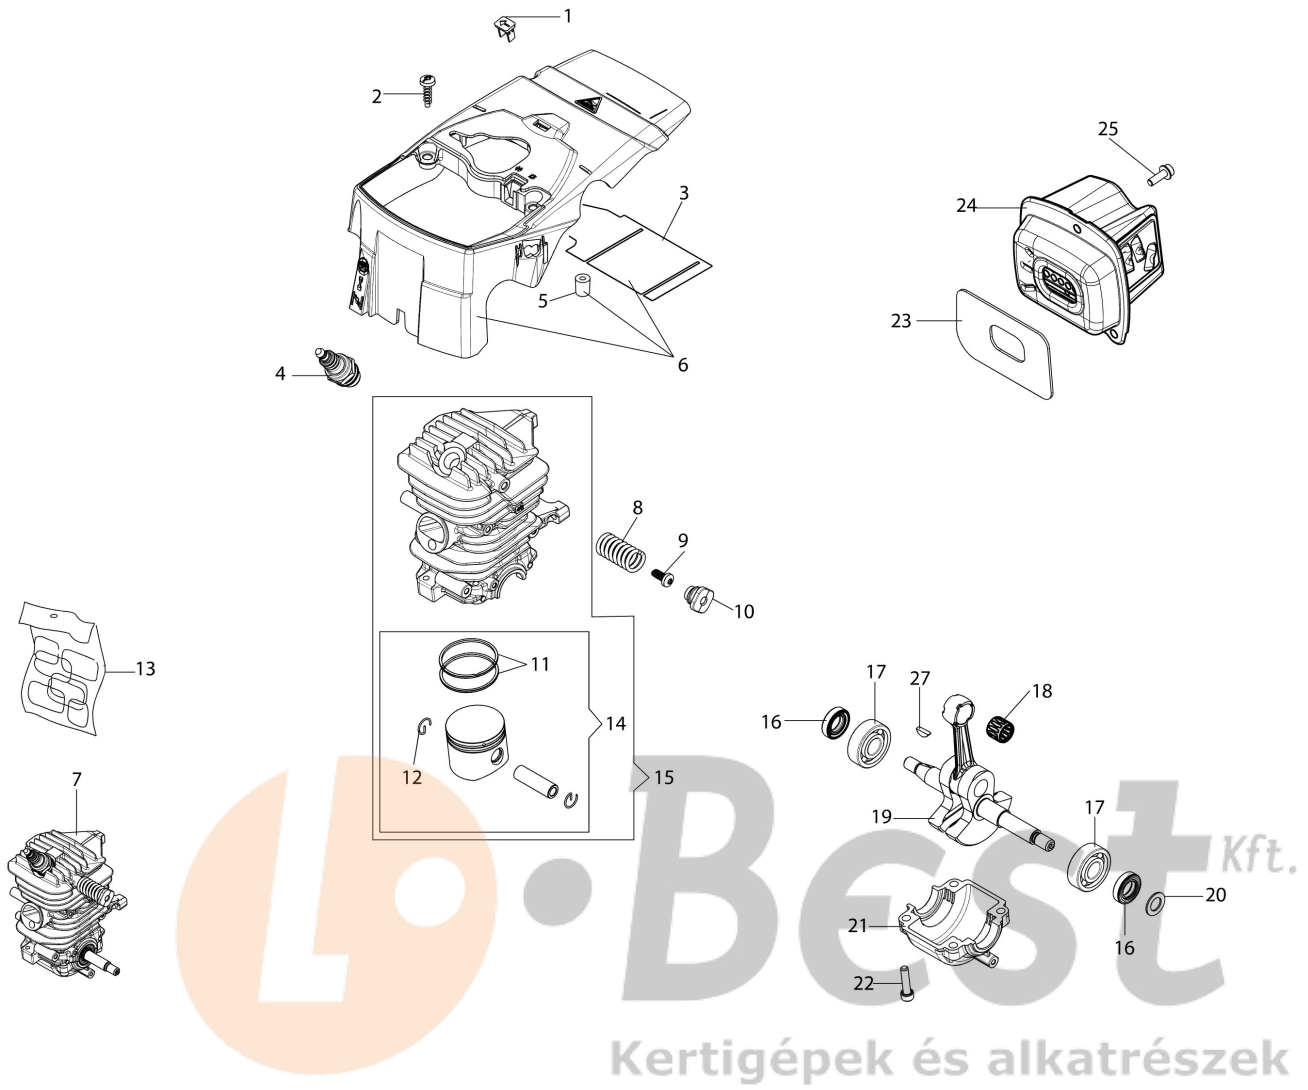

WWW.LOBEST.HU

Illustration Engine

Ref.Nu	Qty	Part number	Description	Validity from	Validity till	Notes	Bulletin
1	1	50170032R	Deflector (summer/winter)				
2	3	3960115R	Screw				
3	1	50330075R	Guard				
4	1	3055104R	Spark plug				
5	1	50070126R	Spacer				
6	1	50330084	Engine cover				
7	1	50330088R	Short block				
8	1	50050047AR	Spring				
9	1	3960073R	Screw				
10	1	50170034R	Support				
11	2	61450014R	Piston ring				
12	2	61450013R	Ring				
13	1	50330086	Labels kit				
14	1	61450187AR	Piston assy				
15	1	50330085A	Complete cylinder				
16	2	50272004R	Seal ring				
17	2	094000006R	Bearing				
18	1	50110044R	Bearing				
19	1	50330001AR	Crankshaft				
20	1	004400285R	Washer				
21	1	50330016R	Cover				
22	4	3801051R	Screw				
23	1	50170031R	Gasket				
24	1	50180121R	Muffler				
25	3	3860117R	Screw				
27	1	50310118R	Key				

WWW.LOBEST.HU

Best kft.

Kertigépek és alkatrészek

WWW.LOBEST.HU

Illustration Chain cover

Ref.Nu	Qty	Part number	Description	Validity from	Validity till	Notes	Bulletin
1	1	50330017BR	Guard				
2	1	50330024AR	Plate				
3	1	50310263	Chain tensioner screw kit				
4	1	50310027R	Brake band				
5	1	50332001R	Chain cover assy				
6	2	50010148R	Nut				
7	1	50330034AR	Clutch drum				
8	1	50030372R	Roller cage				
9	1	50330035R	Washer				
10	1	50330130R	Clutch				
11	1	3063054R	Bar cover - 40 cm				
12	1	50030190R	Bar 14" - 35 cm				
12	1	50052012R	Bar 16" - 41 cm				
13	1	30629016A	Chain .3/8" x .050" (1,3mm)				
13	1	30629018A	Chain .3/8" x .050" (1,3mm)				