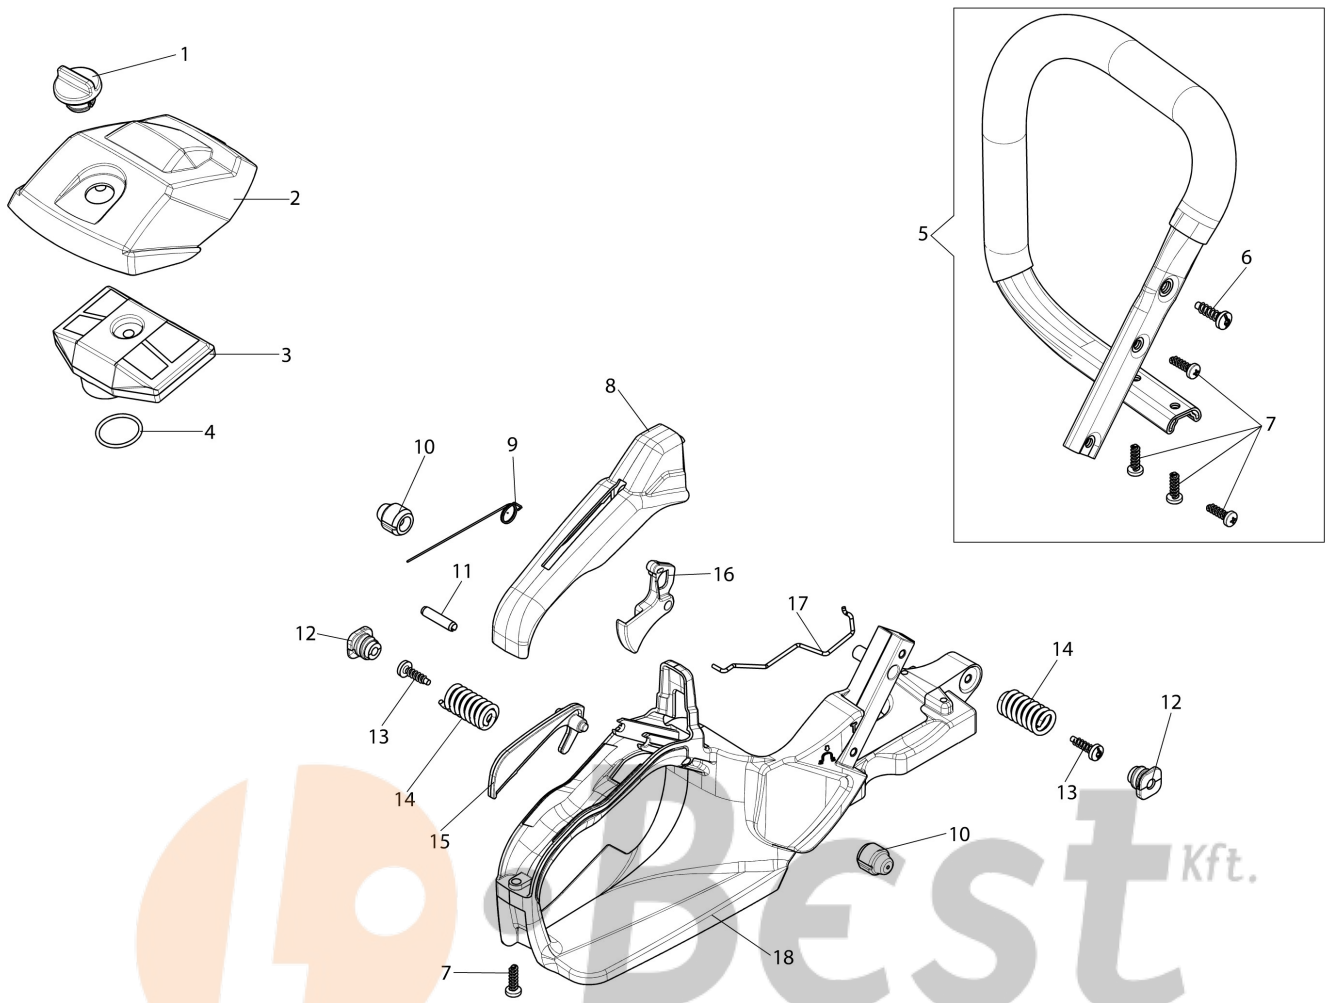

WWW.LOBEST.HU

Illustration Crankcase

Kertigépek és alkatrészek

WWW.LOBEST.HU

Illustration Crankcase

Ref.Nu	Qty	Part number	Description	Validity from	Validity till	Notes	Bulletin
1	1	50310166AR	Oil cap				
2	2	50310165AR	Tank cap				
3	1	61070011AR	Breather valve				
4	1	005000347AR	Grommet				
5	1	50240067R	Tube				
6	1	61370552R	Tube				
7	1	50170321R	Tube				
8	1	2318817R	Air purge				
9	1	3073015AR	Tube				
10	1	61110162BR	Bushing				
11	1	61400322R	Fuel filter				
12	2	50070067A	Tie rod				
13	2	50050052R	Stud				
14	5	50050067R	Spacer				
15	5	3860099R	Screw				
16	1	50330048AR	Oil pump cover				
17	3	3960161R	Screw				
18	1	50332038R	Crankcase assy				
19	1	50310142R	Spike				
20	2	3960070AR	Screw				
21	1	3960099R	Screw				
22	1	50330064R	Hose				
23	1	50330050R	Oil pump				
24	1	50310079R	Oil filter				
25	1	50310080R	Sponge				
26	2	3801087R	Screw				
27	1	50330063AR	Suction tube				
28	1	004400285R	Washer				
29	1	50350004R	Worm gear				
30	1	50240061R	Spring				
31	1	3960109AR	Screw				
32	1	50240060BR	Lever				
33	1	50330026R	Engine stop wire				
34	1	094600103R	Band				
35	1	50170010R	Manifold				
36	1	50240045R	Carburetor				
37	1	50330040AR	Air filter support				
38	2	3914003R	Nut				
39	1	2318340R	Repair kit				
40	1	50310375	Reed valve kit				
41	1	3055130R	Special screwdriver				

WWW.LOBEST.HU

Best kft.

Kertigépek és alkatrészek

WWW.LOBEST.HU

Illustration Chain cover

Ref.Nu	Qty	Part number	Description	Validity from	Validity till	Notes	Bulletin
1	1	50330017BR	Guard				
2	1	50330024AR	Plate				
3	1	50310263	Chain tensioner screw kit				
4	1	50310027R	Brake band				
5	1	50332001R	Chain cover assy				
6	2	50010148R	Nut				
7	1	50330034AR	Clutch drum				
8	1	50030372R	Roller cage				
9	1	50330035R	Washer				
10	1	50330130R	Clutch				
11	1	3063054R	Bar cover - 40 cm				
12	1	50030190R	Bar 14" - 35 cm				
12	1	50052012R	Bar 16" - 41 cm				
13	1	30629016A	Chain .3/8" x .050" (1,3mm)				
13	1	30629018A	Chain .3/8" x .050" (1,3mm)				