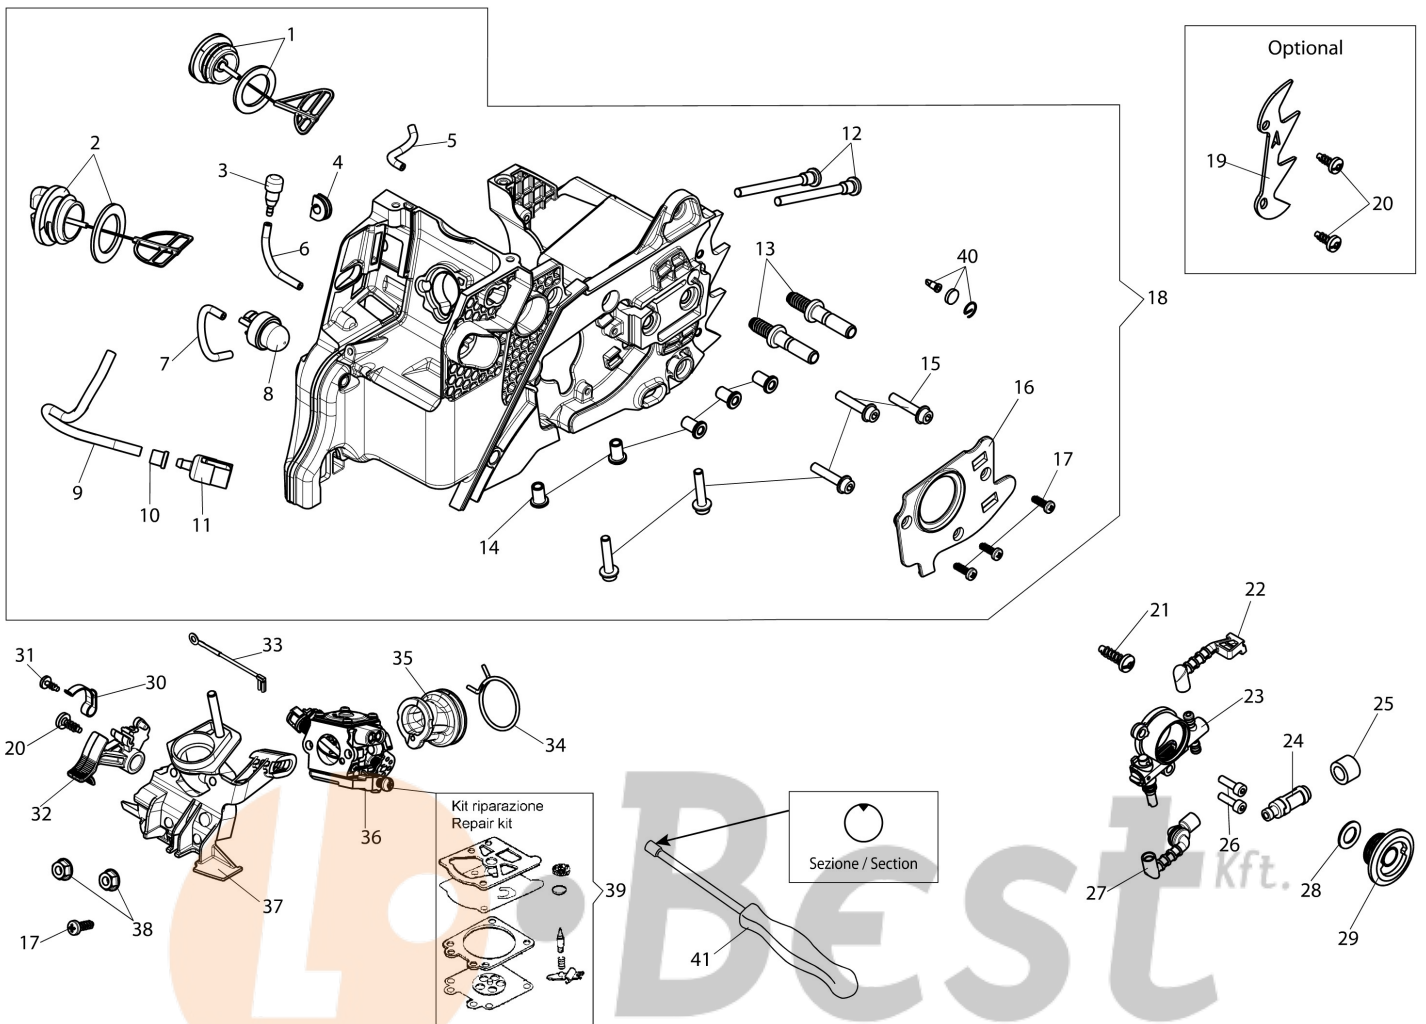

Illustration Crankcase

Kertigépek és alkatrészek

WWW.LOBEST.HU

Illustration Crankcase

Ref.Nu	Qty	Part number	Description	Validity from	Validity till	Notes	Bulletin
1	1	50310166AR	Oil cap				
2	2	50310165AR	Tank cap				
3	1	61070011AR	Breather valve				
4	1	005000347AR	Grommet				
5	1	50240067R	Tube				
6	1	61370552R	Tube				
7	1	50170321R	Tube				
8	1	2318817R	Air purge				
9	1	3073015AR	Tube				
10	1	61110162BR	Bushing				
11	1	61400322R	Fuel filter				
12	2	50070067A	Tie rod				
13	2	50050052R	Stud				
14	5	50050067R	Spacer				
15	5	3860099R	Screw				
16	1	50330048AR	Oil pump cover				
17	3	3960161R	Screw				
18	1	50332038R	Crankcase assy				
19	1	50310142R	Spike				
20	2	3960070AR	Screw				
21	1	3960099R	Screw				
22	1	50330064R	Hose				
23	1	50330050R	Oil pump				
24	1	50310079R	Oil filter				
25	1	50310080R	Sponge				
26	2	3801087R	Screw				
27	1	50330063AR	Suction tube				
28	1	004400285R	Washer				
29	1	50350004R	Worm gear				
30	1	50240061R	Spring				
31	1	3960109AR	Screw				
32	1	50240060BR	Lever				
33	1	50330026R	Engine stop wire				
34	1	094600103R	Band				
35	1	50170010R	Manifold				
36	1	50240045R	Carburetor				
37	1	50330040AR	Air filter support				
38	2	3914003R	Nut				
39	1	2318340R	Repair kit				
40	1	50310375	Reed valve kit				
41	1	3055130R	Special screwdriver