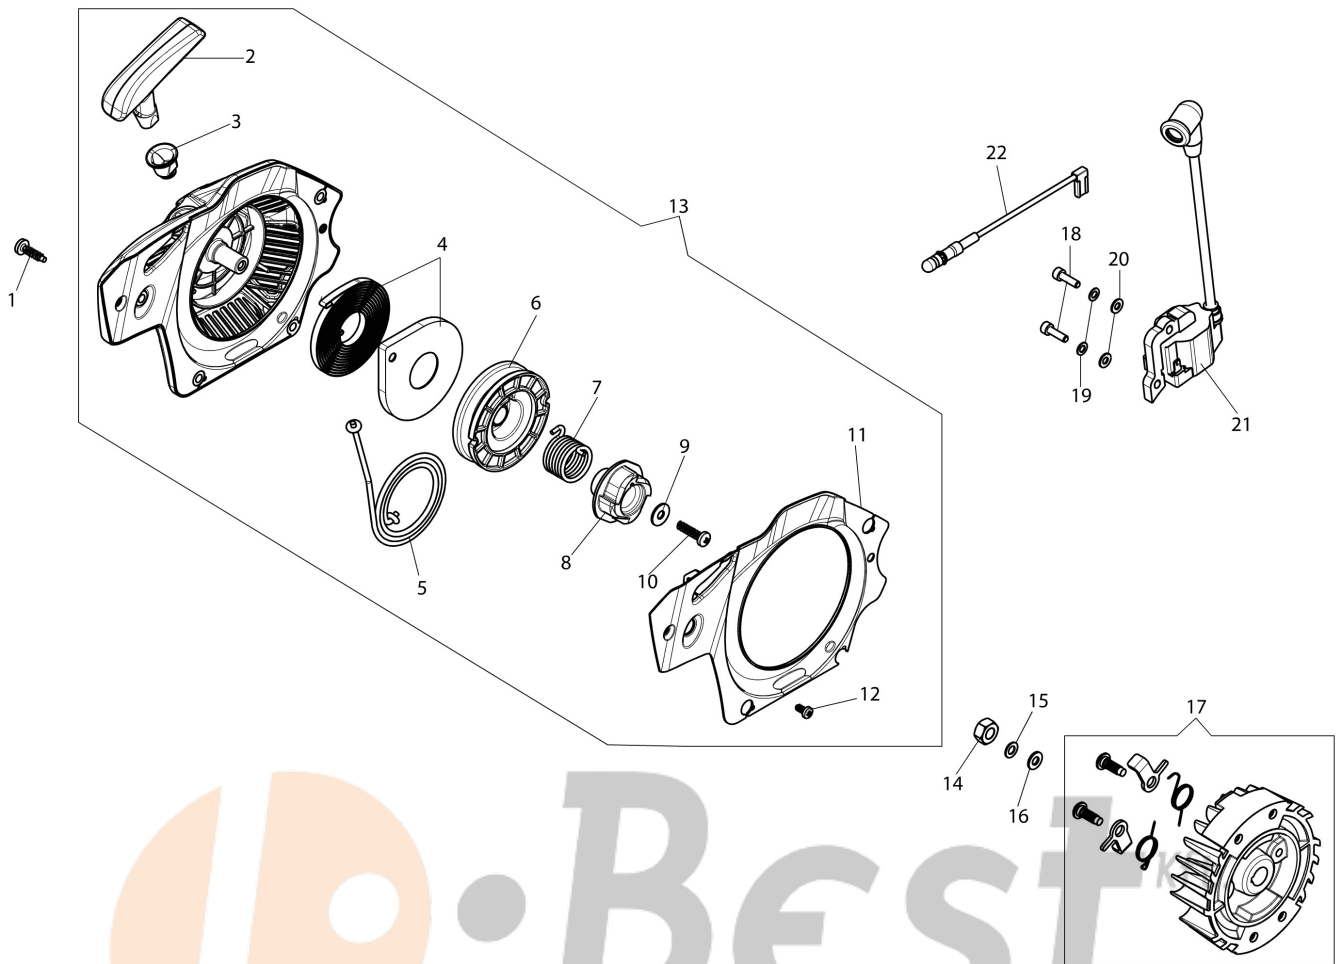

L • Best
Kertgépek és alkatrészek

WWW.LOBEST.HU

Illustration Ignition system

Ref.Nu	Qty	Part number	Description	Validity from	Validity till	Notes	Bulletin
1	4	3960115R	Screw				
2	1	50170017R	Starter handle				
3	1	094000038	Bushing				
4	1	50310260	Kit spring				
5	1	50070123R	Starter rope				
6	1	50310302AR	Pulley				
7	1	50270231R	Spring				
8	1	50310301R	Sprocket				
9	1	094600054R	Washer				
10	1	3960164R	Screw				
11	1	50330069AR	Flange				
12	1	3960167R	Screw				
13	1	50332015R	Starter assy				
14	1	004000142R	Nut				
15	1	3916009R	Washer				
16	1	3833080R	Washer				
17	1	50330115AR	Flywheel				
18	2	3801087R	Screw				
19	2	006000315R	Washer				
20	2	3916004R	Washer				
21	1	2501022AR	Ignition coil				
22	1	50330027R	Cable