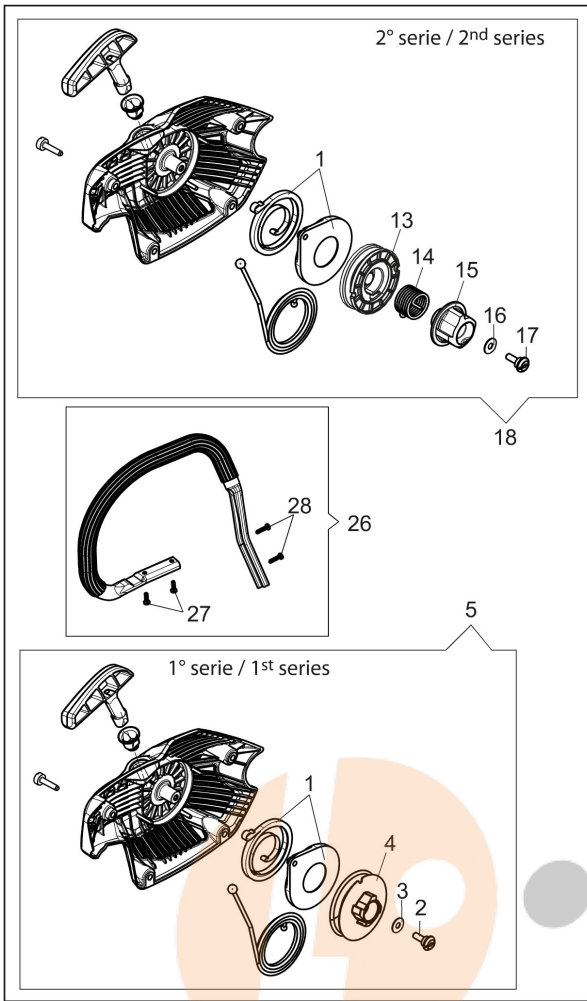

Kertigépek és alkatrészek

WWW.LOBEST.HU

Illustration Engine

Ref.Nu	Qty	Part number	Description	Validity from	Validity till	Notes	Bulletin
1	1	50310176AR	Gasket				
2	2	50310060R	Screw				
3	1	50312059AR	Muffler assy	SN 8380472817			BT4-167-12/20
4	4	3801051R	Screw				
5	1	3055104R	Spark plug				
6	1	50310076AR	Gasket				
7	2	50310113R	Piston ring Ø45				
8	2	50310115R	Ring				
9	1	50312016R	Piston assy				
10	1	50310257	Complete cylinder				
11	1	50310259	Set roller cage and washer				
12	1	50310118R	Key				
13	1	50310152AR	Crankshaft				
14	1	50312059AR	Muffler assy		SN 8380472816		BT4-167-12/20

WWW.LOBEST.HU

WWW.LOBEST.HU

Illustration Starter assy

Ref.Nu	Qty	Part number	Description	Validity from	Validity till	Notes	Bulletin
1	1	50310260	Kit spring				
2	1	3960162R	Screw		SN 8388229999		BT4-161-09/18
3	1	50310033R	Washer		SN 8388229999		BT4-161-09/18
4	1	50310030AR	Starter pulley		SN 8388229999		BT4-161-09/18
5	1	50312004AR	Starter assy		SN 8388229999		BT4-161-09/18
6	1	2501011AR	Ignition coil				
7	2	3801086R	Screw				
8	1	50310063R	Wire				
9	1	50310009R	Flywheel				
10	1	3916009R	Washer				
11	1	3833080R	Washer				
12	1	004000142R	Nut				
13	1	50310302AR	Pulley	SN 8388230001			BT4-161-09/18
14	1	50270231R	Spring	SN 8388230001			BT4-161-09/18
15	1	50310301R	Sprocket	SN 8388230001			BT4-161-09/18
16	1	094600054R	Washer	SN 8388230001			BT4-161-09/18
17	1	3960164R	Screw	SN 8388230001			BT4-161-09/18
18	1	50310303R	Starter assy				BT4-168-08/22
19	1	50310368R	Pulley				
20	1	61450496R	Spring				
21	1	50310369AR	Sprocket				
22	1	50312082R	Starter assy				
23	1	50312092R	Handle				
24	1	3960165R	Screw				
25	1	3960164R	Screw				
26	1	50312092R	Handle				BT4-168-08/22
27	1	3960165R	Screw				
28	1	3960164R	Screw				