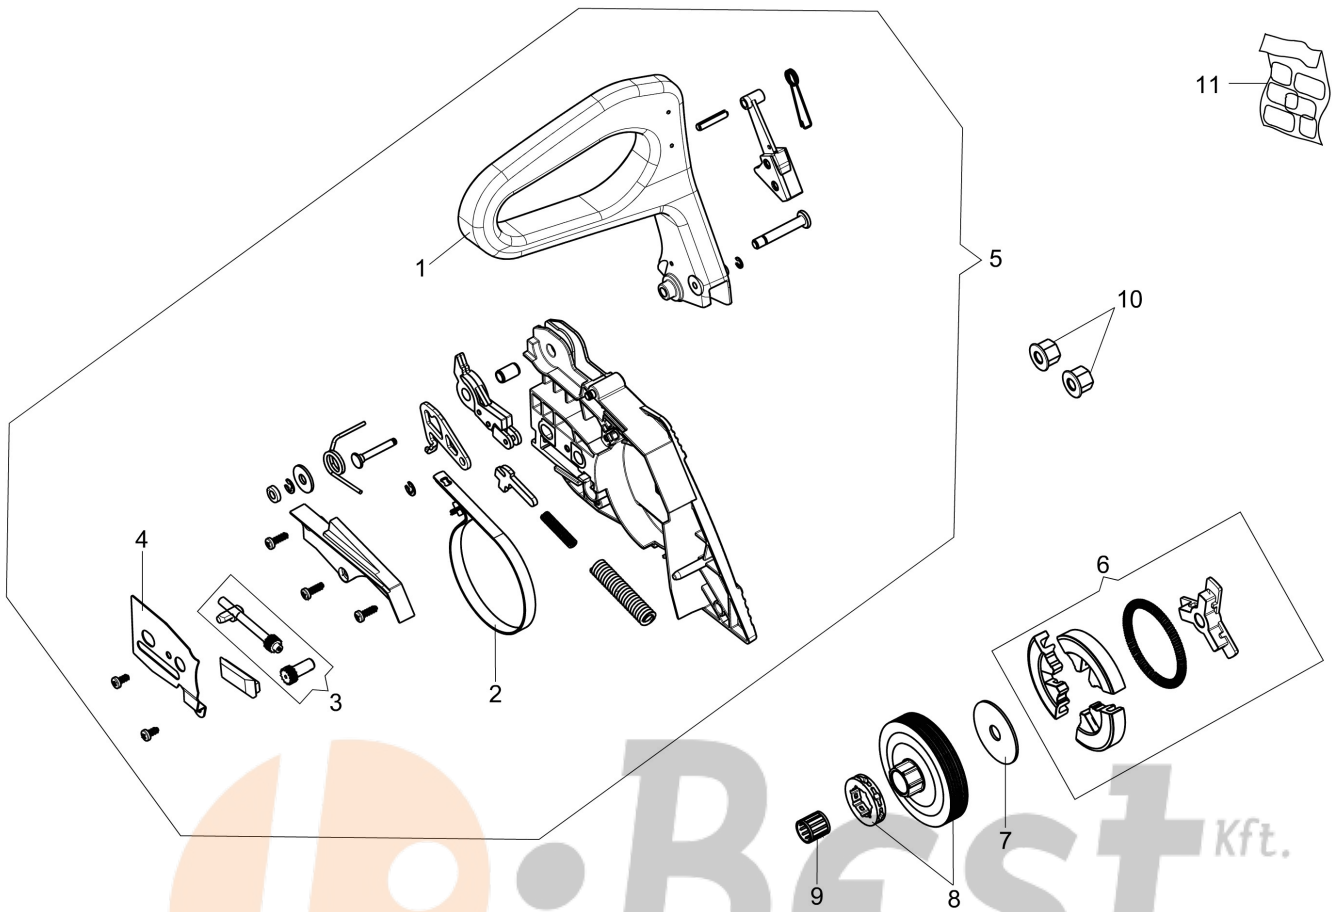

WWW.LOBEST.HU

LOBEST Kft.
Kertigépek és alkatrészek

WWW.LOBEST.HU

Illustration Chain cover and clutch

Ref.Nu	Qty	Part number	Description	Validity from	Validity till	Notes	Bulletin
1	1	50310017AR	Guard				
2	1	50310027R	Brake band				
3	1	50310263	Chain tensioner screw kit				
4	1	50310011AR	Plate				
5	1	50312003R	Chain cover assy				
6	1	50310004R	Clutch				
7	1	50310073R	Washer				
8	1	50310005R	Clutch drum			.325	
8	1	50310193R	Clutch drum			3/8	
9	1	3037041R	Thrust bearing				
10	2	50010148R	Nut				
11	1	50310388	Labels kit				