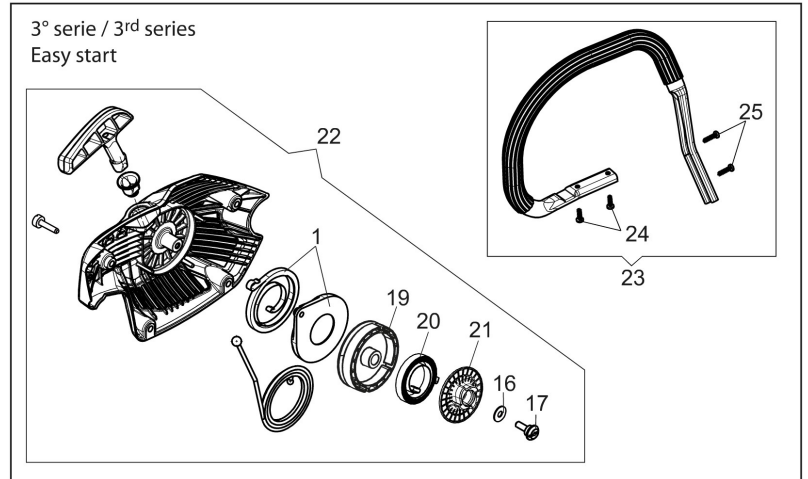

Kertigépek és alkatrészek

WWW.LOBEST.HU

Illustration Engine

Ref.Nu	Qty	Part number	Description	Validity from	Validity till	Notes	Bulletin
1	1	50310176AR	Gasket				
2	2	50310060R	Screw				
3	1	50312059AR	Muffler assy	SN 8380472817			BT4-167-12/20
4	4	3801051R	Screw				
5	1	3055104R	Spark plug				
6	1	50310076AR	Gasket				
7	2	50310113R	Piston ring Ø45				
8	2	50310115R	Ring				
9	1	50312016R	Piston assy				
10	1	50310257	Complete cylinder				
11	1	50310259	Set roller cage and washer				
12	1	50310118R	Key				
13	1	50310152AR	Crankshaft				
14	1	50312059AR	Muffler assy		SN 8380472816		BT4-167-12/20

WWW.LOBEST.HU

WWW.LOBEST.HU

Illustration Starter assy

Ref.Nu	Qty	Part number	Description	Validity from	Validity till	Notes	Bulletin
1	1	50310260	Kit spring				
2	1	3960162R	Screw		SN 8388229999		BT4-161-09/18
3	1	50310033R	Washer		SN 8388229999		BT4-161-09/18
4	1	50310030AR	Starter pulley		SN 8388229999		BT4-161-09/18
5	1	50312004AR	Starter assy		SN 8388229999		BT4-161-09/18
6	1	2501011AR	Ignition coil				
7	2	3801086R	Screw				
8	1	50310063R	Wire				
9	1	50310009R	Flywheel				
10	1	3916009R	Washer				
11	1	3833080R	Washer				
12	1	004000142R	Nut				
13	1	50310302AR	Pulley	SN 8388230001			BT4-161-09/18
14	1	50270231R	Spring	SN 8388230001			BT4-161-09/18
15	1	50310301R	Sprocket	SN 8388230001			BT4-161-09/18
16	1	094600054R	Washer	SN 8388230001			BT4-161-09/18
17	1	3960164R	Screw	SN 8388230001			BT4-161-09/18
18	1	50310303R	Starter assy				BT4-168-08/22
19	1	50310368R	Pulley				
20	1	61450496R	Spring				
21	1	50310369AR	Sprocket				
22	1	50312082R	Starter assy				
23	1	50312092R	Handle				
24	1	3960165R	Screw				
25	1	3960164R	Screw				
26	1	50312092R	Handle				BT4-168-08/22
27	1	3960165R	Screw				
28	1	3960164R	Screw				