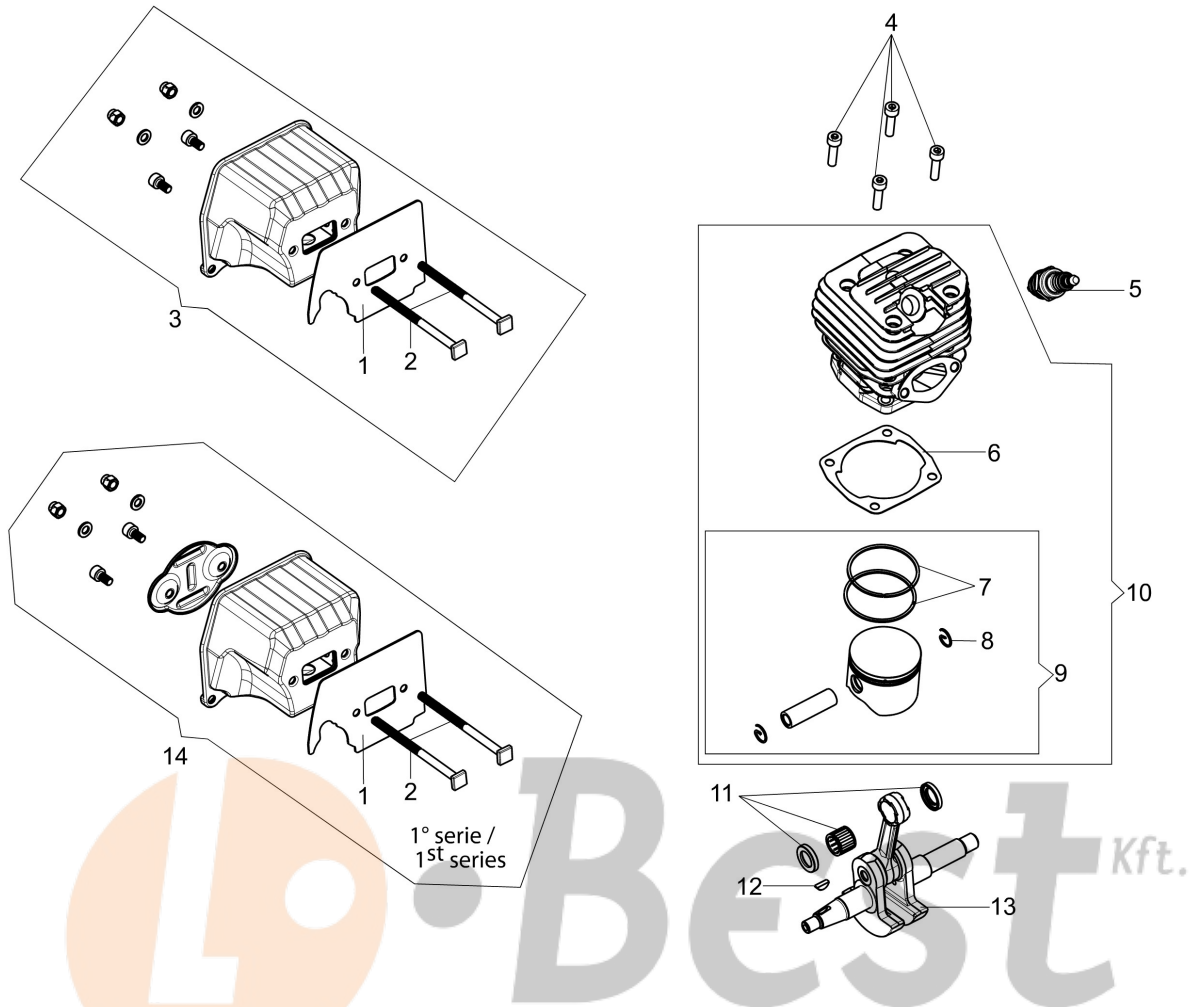

Kertigépek és alkatrészek

WWW.LOBEST.HU

Illustration Engine

Ref.Nu	Qty	Part number	Description	Validity from	Validity till	Notes	Bulletin
1	1	50310176AR	Gasket				
2	2	50310060R	Screw				
3	1	50312059AR	Muffler assy	SN 8380472817			BT4-167-12/20
4	4	3801051R	Screw				
5	1	3055104R	Spark plug				
6	1	50310076AR	Gasket				
7	2	50310113R	Piston ring Ø45				
8	2	50310115R	Ring				
9	1	50312016R	Piston assy				
10	1	50310257	Complete cylinder				
11	1	50310259	Set roller cage and washer				
12	1	50310118R	Key				
13	1	50310152AR	Crankshaft				
14	1	50312059AR	Muffler assy		SN 8380472816		BT4-167-12/20