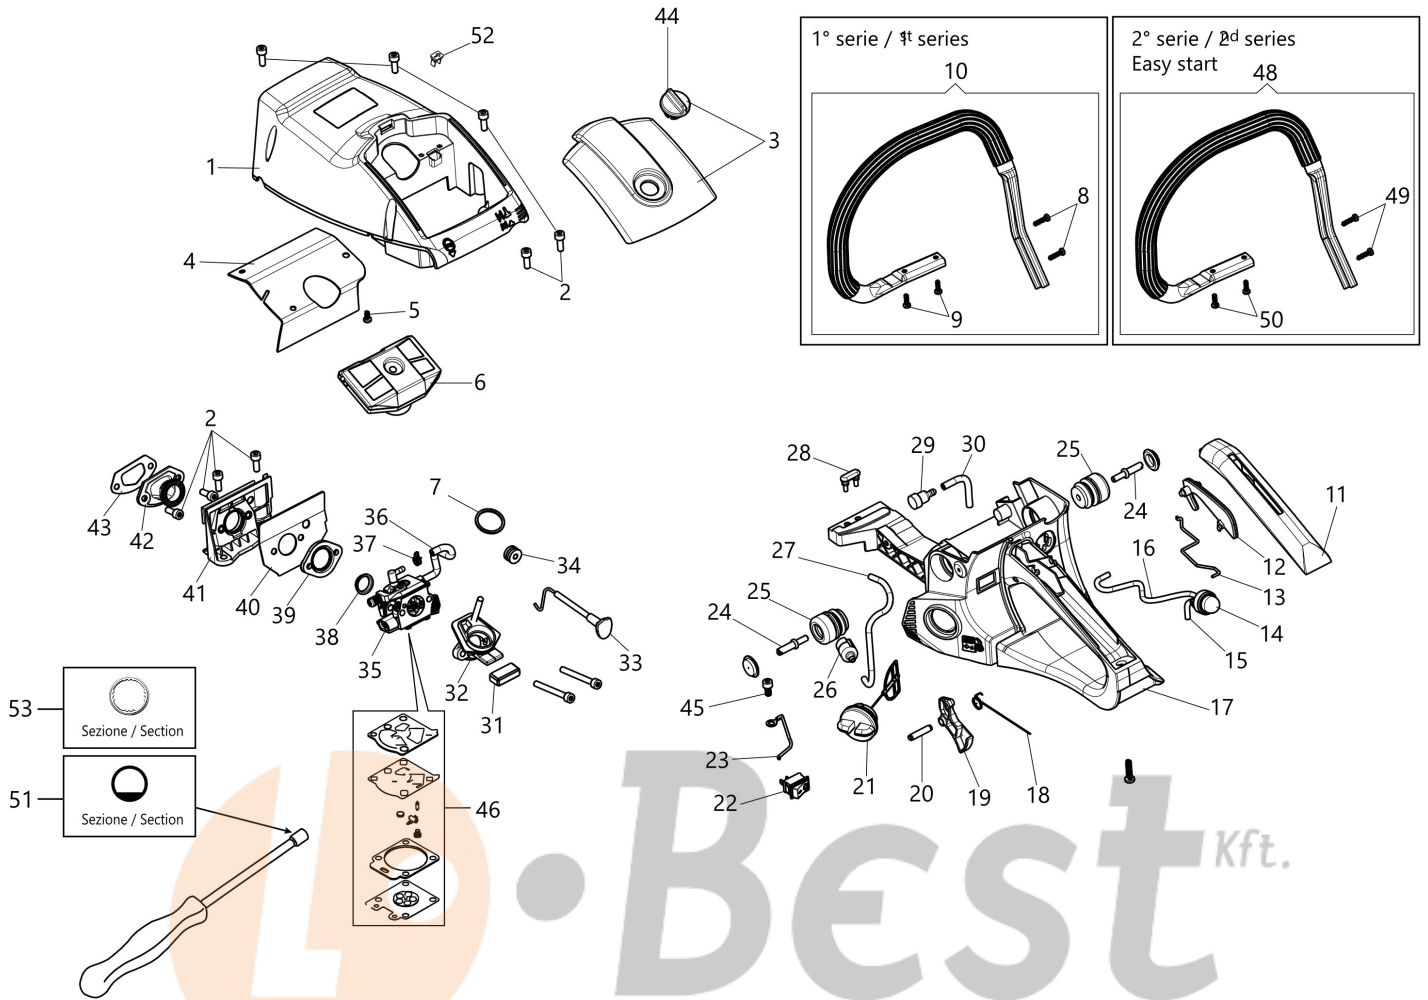

Illustration Tank and air filter

Best Kft.

Kertigépek és alkatrészek

WWW.LOBEST.HU

Illustration Tank and air filter

Ref.Nu	Qty	Part number	Description	Validity from	Validity till	Notes	Bulletin
1	1	50310041CR	Cover				
2	9	3801083R	Screw				
3	1	50310261	Air filter cover				
4	1	50310170R	Deflector				
5	3	3960167R	Screw				
6	1	50310272AR	Air filter				
7	1	50310155R	Gasket				
8	2	3960164R	Screw				
9	2	3960165R	Screw				
10	1	50312092R	Handle				
11	1	50310089AR	Cover				
12	1	50310090CR	Lever				
13	1	50310088R	Throttle rod				
14	1	2318817R	Air purge				
15	1	50310203R	Tube				
16	1	50310202R	Tube				
17	1	50310316R	Tank assy				
18	1	50310091R	Spring				
19	1	50310092AR	Throttle lever				
20	1	3022039R	Locking sleeve				
21	1	50310165AR	Tank cap				
22	1	50310143AR	Switch				
23	1	50310144R	Cable				
24	2	50310087R	Special screw				
25	2	50310139R	AV-mount				
26	1	094600450R	Fuel filter				
27	1	50310337	Fuel line				
28	1	50310140R	AV-mount				
29	1	61070011AR	Breather valve				
30	1	61370552R	Tube				
31	1	50310047R	Filter support				
32	1	50310319R	Air filter support			SN 8160221854 -	BT4-165-11/20
32	1	50310319R	Air filter support			SN 8160221855 - 8380240905	BT4-165-11/20
33	1	50310042AR	Lever				
34	1	50310043R	Buffer				
35	1	2318648AR	Carburetor WT-1213				EI02-02_22
36	1	50310096R	Suction tube				
37	1	4098377R	Band				
38	1	50310050R	Ring				
39	1	50310051R	Flange				
40	1	50310052R	Gasket				
41	1	50310053R	Support				
42	1	50310008R	Manifold				
43	1	50310145R	Gasket