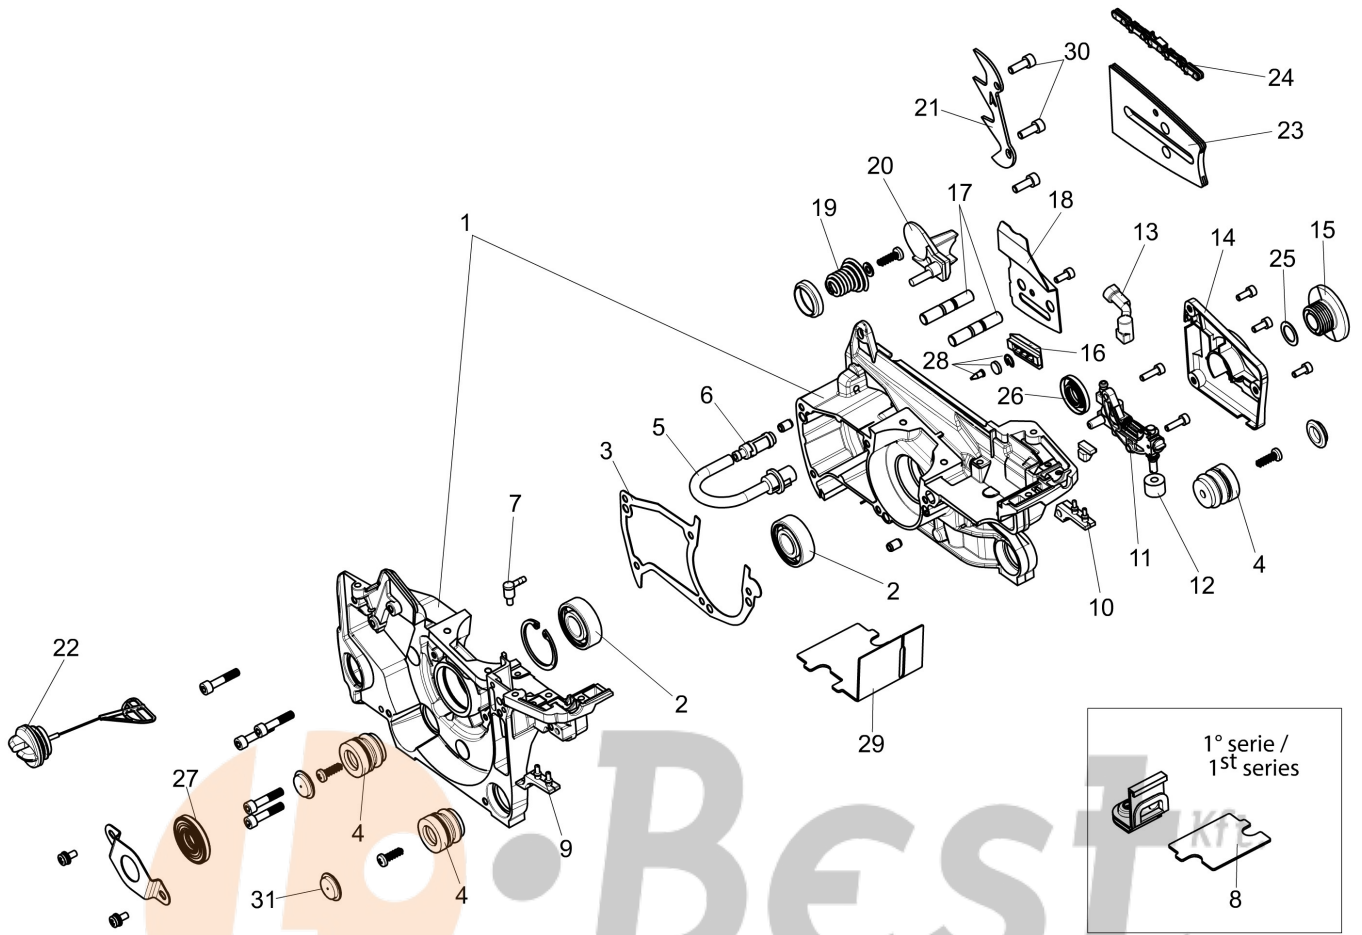

WWW.LOBEST.HU

LOBEST Kft.
Kertigépek és alkatrészek

WWW.LOBEST.HU

Illustration Chain cover and clutch

Ref.Nu	Qty	Part number	Description	Validity from	Validity till	Notes	Bulletin
1	1	50310017AR	Guard				
2	1	50310027R	Brake band				
3	1	50310263	Chain tensioner screw kit				
4	1	50310011AR	Plate				
5	1	50312003R	Chain cover assy				
6	1	50310004R	Clutch				
7	1	50310073R	Washer				
8	1	50310005R	Clutch drum			.325	
8	1	50310193R	Clutch drum			3/8	
9	1	3037041R	Thrust bearing				
10	2	50010148R	Nut				
11	1	50310388	Labels kit				

WWW.LOBEST.HU

Kertigépek és alkatrészek

WWW.LOBEST.HU

Illustration Crankcase

Ref.Nu	Qty	Part number	Description	Validity from	Validity till	Notes	Bulletin
1	1	50312001R	Crankcase assy				
2	2	3034035R	Bearing				
3	1	50310109R	Gasket				
4	4	50310084R	AV-mount				
5	1	50310372AR	Suction tube		SN 8380272211		BT4-164-07/20
5	1	50310372AR	Suction tube	SN 8380272212			BT4-164-07/20
6	1	50310079R	Oil filter				
7	1	50310101R	Fitting				
8	1	50310321R	Gasket		SN 8160221854 - 8380240904		BT4-165-11/20
9	1	50310104R	AV-mount				
10	1	50310103R	AV-mount				
11	1	50312002R	Oil pump				
12	1	50310080R	Sponge				
13	1	50310077R	Hose				
14	1	50310071R	Oil pump cover				
15	1	50310072R	Worm gear				
16	1	50310164R	Guard				
17	2	50310112R	Stud				
18	1	50310074R	Plate				
19	1	50310085R	Spring				
20	1	50310075R	Guard				
21	1	50310142R	Spike				
22	1	50310166AR	Oil cap				
23	1	50310177R	Bar 20 - cm 51			3/8	
23	1	50092020R	Bar 18" - 46 cm			3/8	
23	1	50310207R	Bar 20 - cm 51			.325	
23	1	50310206R	Bar 18 - cm 46			.325	
24	1	30629001A	Chain .3/8" x .058" (1,5mm) - 68 links				
24	1	30629002A	Chain .3/8" x .058" (1,5mm) - 72 links				
24	1	30629027A	Chain .325" x .050" (1,3mm)				
24	1	30629008A	Chain .325" x .058" (1,5mm)				
25	1	50310169R	Washer				
26	1	3050053R	Seal ring				
27	1	3050054R	Seal ring				
28	1	50310375	Reed valve kit				
29	1	50310321R	Gasket	SN 8160221855 -			BT4-165-11/20
30	2	3891036R	Screw				
31	3	50310083R	Cap				