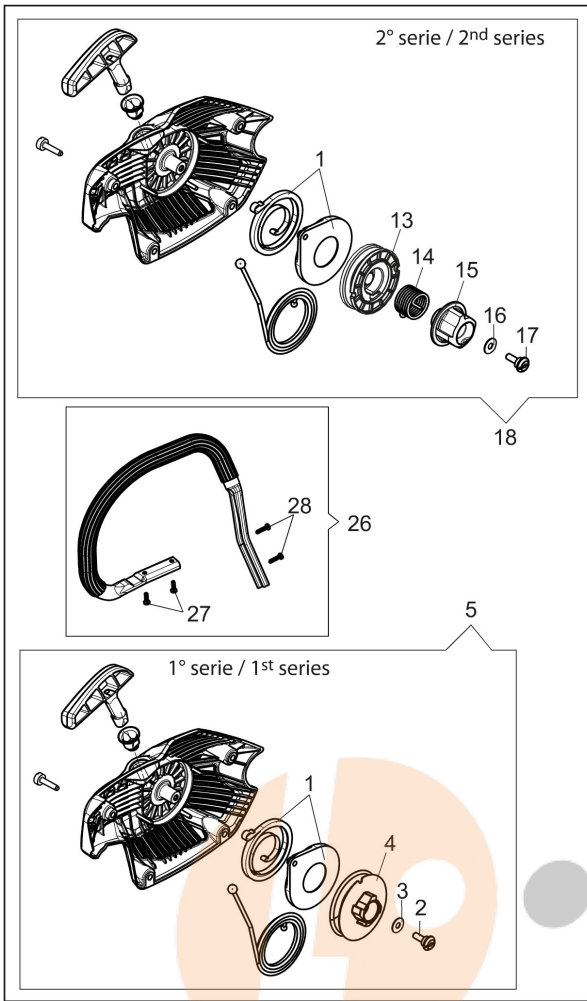

Kertigépek és alkatrészek

WWW.LOBEST.HU

Illustration Engine

Ref.Nu	Qty	Part number	Description	Validity from	Validity till	Notes	Bulletin
1	1	50310176AR	Gasket				
2	2	50310060R	Screw				
3	1	50312059AR	Muffler assy	8400451128			BT4-167-12/20
4	4	3801051R	Screw				
5	1	3055104R	Spark plug				
6	1	50310076AR	Gasket				
7	2	50310163R	Piston ring Ø45				
8	2	50310115R	Ring				
9	1	50312025R	Piston assy				
10	1	50310258A	Complete cylinder				
11	1	50310259	Set roller cage and washer				
12	1	50310118R	Key				
13	1	50310153R	Crankshaft				
14	1	50312059AR	Muffler assy		8400451127		BT4-167-12/20

WWW.LOBEST.HU

WWW.LOBEST.HU

Illustration Starter assy

Ref.Nu	Qty	Part number	Description	Validity from	Validity till	Notes	Bulletin
1	1	50310260	Kit spring				
2	1	3960162R	Screw		SN 8388229999		BT4-161-09/18
3	1	50310033R	Washer		SN 8388229999		BT4-161-09/18
4	1	50310030AR	Starter pulley		SN 8388229999		BT4-161-09/18
5	1	50312004AR	Starter assy		SN 8388229999		BT4-161-09/18
6	1	2501011AR	Ignition coil				
7	2	3801086R	Screw				
8	1	50310063R	Wire				
9	1	50310009R	Flywheel				
10	1	3916009R	Washer				
11	1	3833080R	Washer				
12	1	004000142R	Nut				
13	1	50310302AR	Pulley	SN 8388230001			BT4-161-09/18
14	1	50270231R	Spring	SN 8388230001			BT4-161-09/18
15	1	50310301R	Sprocket	SN 8388230001			BT4-161-09/18
16	1	094600054R	Washer	SN 8388230001			BT4-161-09/18
17	1	3960164R	Screw	SN 8388230001			BT4-161-09/18
18	1	50310303R	Starter assy				BT4-168-08/22
19	1	50310368R	Pulley				
20	1	61450496R	Spring				
21	1	50310369AR	Sprocket				
22	1	50312082R	Starter assy				
23	1	50312092R	Handle				
24	1	3960165R	Screw				
25	1	3960164R	Screw				
26	1	50312092R	Handle				BT4-168-08/22
27	1	3960165R	Screw				
28	1	3960164R	Screw				