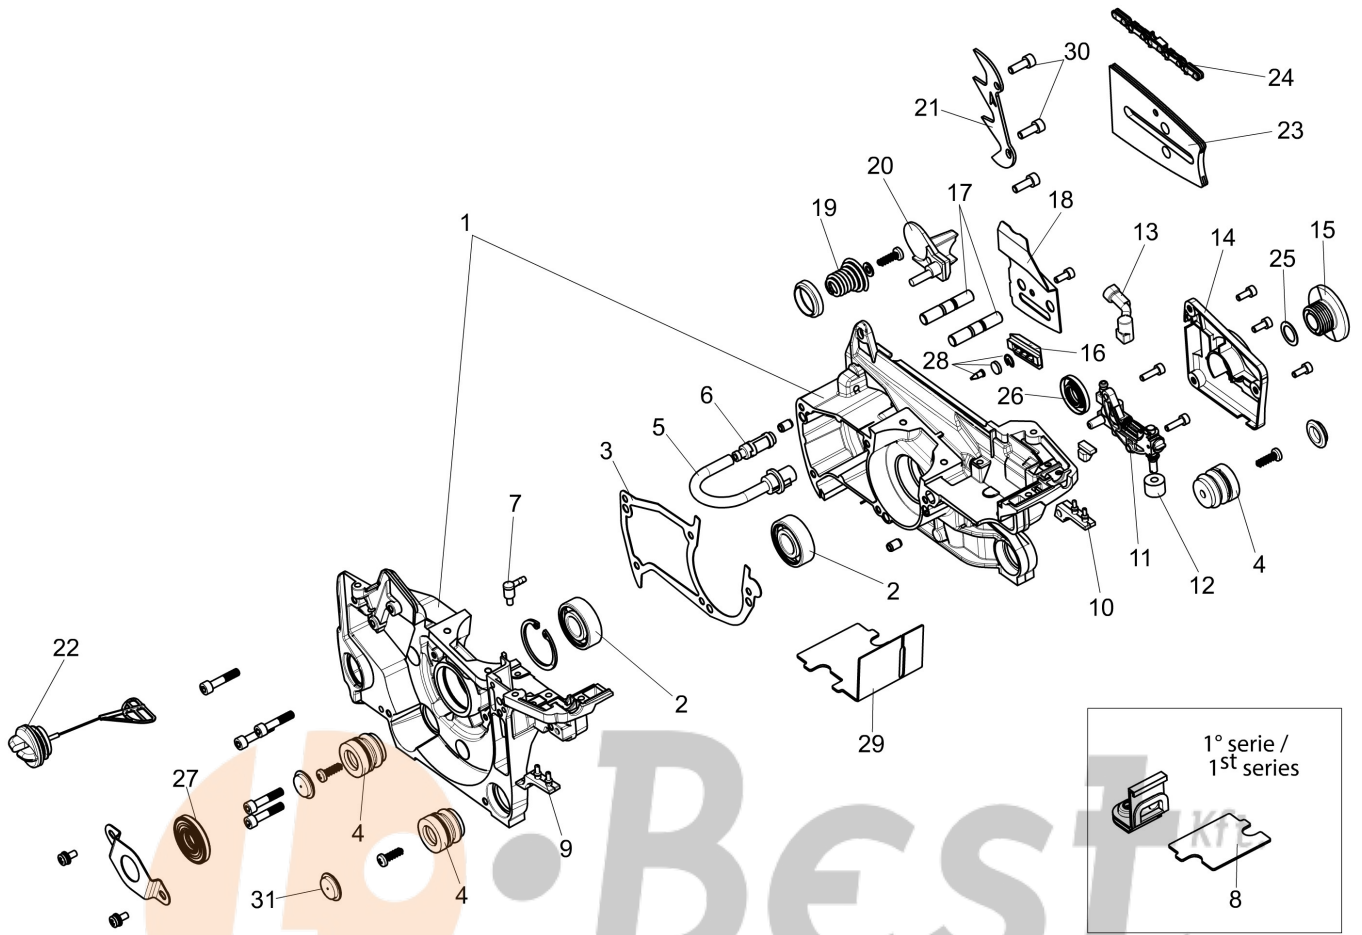

WWW.LOBEST.HU

Lobest Kft.
Kertigépek és alkatrészek

WWW.LOBEST.HU

Illustration Chain cover and clutch

Ref.Nu	Qty	Part number	Description	Validity from	Validity till	Notes	Bulletin
1	1	50310017AR	Guard				
2	1	50310027R	Brake band				
3	1	50310263	Chain tensioner screw kit				
4	1	50310011AR	Plate				
5	1	50312003R	Chain cover assy				
6	1	50310004R	Clutch				
7	1	50310073R	Washer				
8	1	50310005R	Clutch drum			.325	
8	1	50310193R	Clutch drum			3/8	
9	1	3037041R	Thrust bearing				
10	2	50010148R	Nut				
11	1	50320032	Labels kit				

WWW.LOBEST.HU

Kertigépek és alkatrészek

WWW.LOBEST.HU

Illustration Crankcase

Ref.Nu	Qty	Part number	Description	Validity from	Validity till	Notes	Bulletin
1	1	50312001R	Crankcase assy				
2	2	3034035R	Bearing				
3	1	50310109R	Gasket				
4	4	50310084R	AV-mount				
5	1	50310372AR	Suction tube		SN 8400289954		BT4-164-07/20
5	1	50310372AR	Suction tube	SN 8400289955			BT4-164-07/20
6	1	50310079R	Oil filter				
7	1	50310101R	Fitting				
8	1	50310321R	Gasket		SN 8150221769 - 8400217294		BT4-165-11/20
9	1	50310104R	AV-mount				
10	1	50310103R	AV-mount				
11	1	50312002R	Oil pump				
12	1	50310080R	Sponge				
13	1	50310077R	Hose				
14	1	50310071R	Oil pump cover				
15	1	50310072R	Worm gear				
16	1	50310164R	Guard				
17	2	50310112R	Stud				
18	1	50310074R	Plate				
19	1	50310085R	Spring				
20	1	50310075R	Guard				
21	1	50310142R	Spike				
22	1	50310166AR	Oil cap				
23	1	50310177R	Bar 20 - cm 51			3/8	
23	1	50092020R	Bar 18" - 46 cm			3/8	
23	1	50310207R	Bar 20 - cm 51			.325	
23	1	50310206R	Bar 18 - cm 46			.325	
24	1	30629001A	Chain .3/8" x .058" (1,5mm) - 68 links				
24	1	30629002A	Chain .3/8" x .058" (1,5mm) - 72 links				
24	1	30629027A	Chain .325" x .050" (1,3mm)				
24	1	30629008A	Chain .325" x .058" (1,5mm)				
25	1	50310169R	Washer				
26	1	3050053R	Seal ring				
27	1	3050054R	Seal ring				
28	1	50310375	Reed valve kit				
29	1	50310321R	Gasket	SN 8150221770 -			BT4-165-11/20
30	2	3891036R	Screw				
31	3	50310083R	Cap				