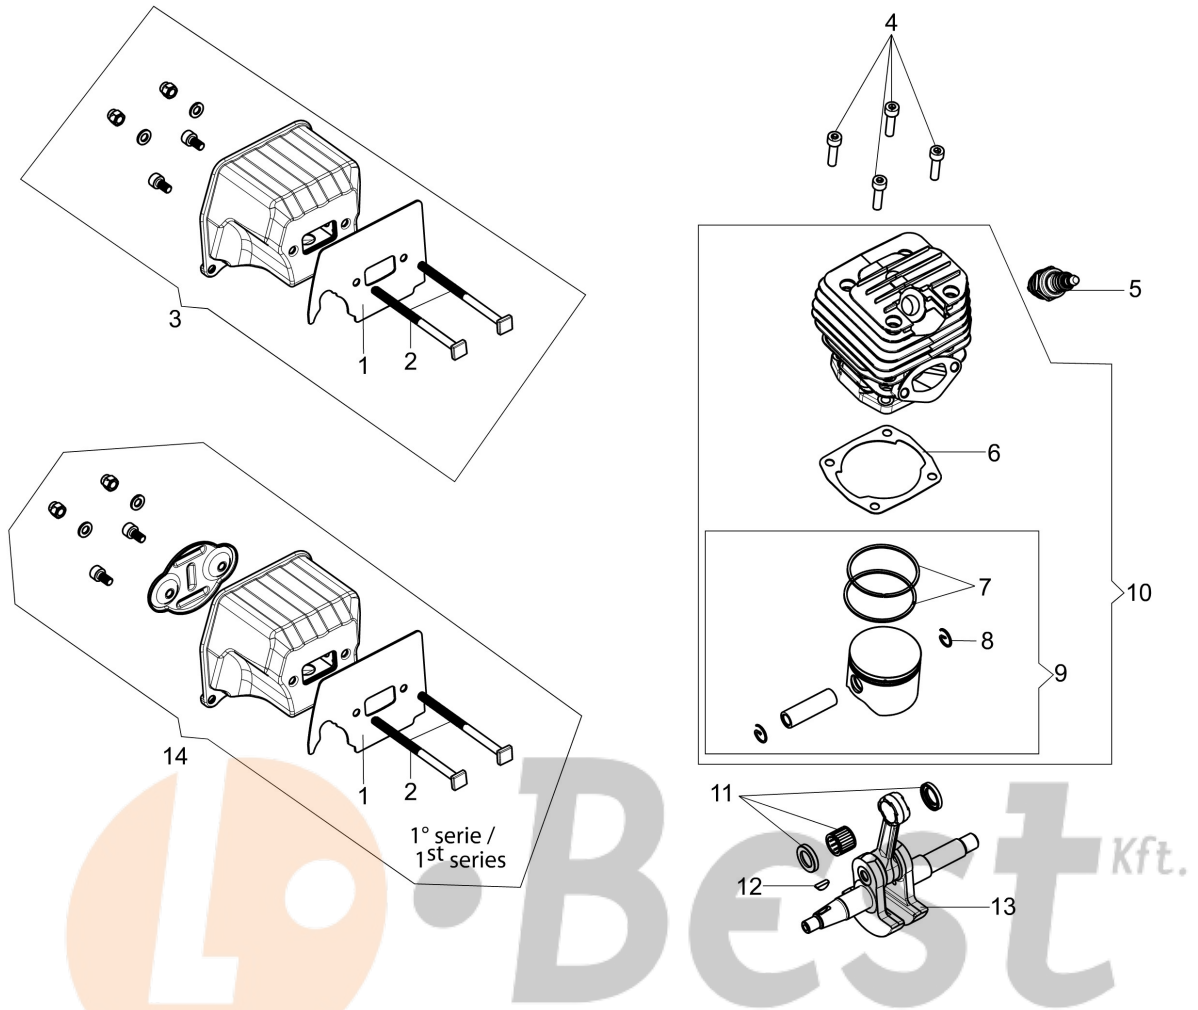

Kertigépek és alkatrészek

WWW.LOBEST.HU

Illustration Engine

Ref.Nu	Qty	Part number	Description	Validity from	Validity till	Notes	Bulletin
1	1	50310176AR	Gasket				
2	2	50310060R	Screw				
3	1	50312059AR	Muffler assy	8400451128			BT4-167-12/20
4	4	3801051R	Screw				
5	1	3055104R	Spark plug				
6	1	50310076AR	Gasket				
7	2	50310163R	Piston ring Ø45				
8	2	50310115R	Ring				
9	1	50312025R	Piston assy				
10	1	50310258A	Complete cylinder				
11	1	50310259	Set roller cage and washer				
12	1	50310118R	Key				
13	1	50310153R	Crankshaft				
14	1	50312059AR	Muffler assy		8400451127		BT4-167-12/20