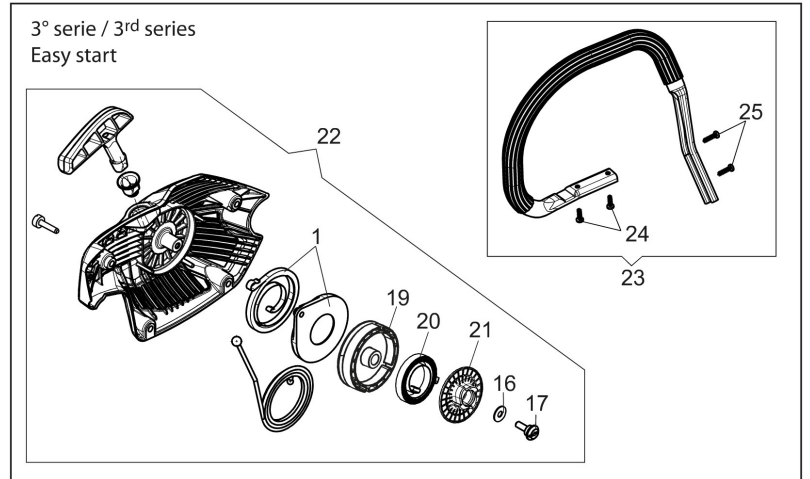

Kertigépek és alkatrészek

WWW.LOBEST.HU

Illustration Engine

Ref.Nu	Qty	Part number	Description	Validity from	Validity till	Notes	Bulletin
1	1	50310176AR	Gasket				
2	2	50310060R	Screw				
3	1	50312059AR	Muffler assy	8400451128			BT4-167-12/20
4	4	3801051R	Screw				
5	1	3055104R	Spark plug				
6	1	50310076AR	Gasket				
7	2	50310163R	Piston ring Ø45				
8	2	50310115R	Ring				
9	1	50312025R	Piston assy				
10	1	50310258A	Complete cylinder				
11	1	50310259	Set roller cage and washer				
12	1	50310118R	Key				
13	1	50310153R	Crankshaft				
14	1	50312059AR	Muffler assy		8400451127		BT4-167-12/20

WWW.LOBEST.HU

WWW.LOBEST.HU

Illustration Starter assy

Ref.Nu	Qty	Part number	Description	Validity from	Validity till	Notes	Bulletin
1	1	50310260	Kit spring				
2	1	3960162R	Screw		SN 8388229999		BT4-161-09/18
3	1	50310033R	Washer		SN 8388229999		BT4-161-09/18
4	1	50310030AR	Starter pulley		SN 8388229999		BT4-161-09/18
5	1	50312004AR	Starter assy		SN 8388229999		BT4-161-09/18
6	1	2501011AR	Ignition coil				
7	2	3801086R	Screw				
8	1	50310063R	Wire				
9	1	50310009R	Flywheel				
10	1	3916009R	Washer				
11	1	3833080R	Washer				
12	1	004000142R	Nut				
13	1	50310302AR	Pulley	SN 8388230001			BT4-161-09/18
14	1	50270231R	Spring	SN 8388230001			BT4-161-09/18
15	1	50310301R	Sprocket	SN 8388230001			BT4-161-09/18
16	1	094600054R	Washer	SN 8388230001			BT4-161-09/18
17	1	3960164R	Screw	SN 8388230001			BT4-161-09/18
18	1	50310303R	Starter assy				BT4-168-08/22
19	1	50310368R	Pulley				
20	1	61450496R	Spring				
21	1	50310369AR	Sprocket				
22	1	50312082R	Starter assy				
23	1	50312092R	Handle				
24	1	3960165R	Screw				
25	1	3960164R	Screw				
26	1	50312092R	Handle				BT4-168-08/22
27	1	3960165R	Screw				
28	1	3960164R	Screw				