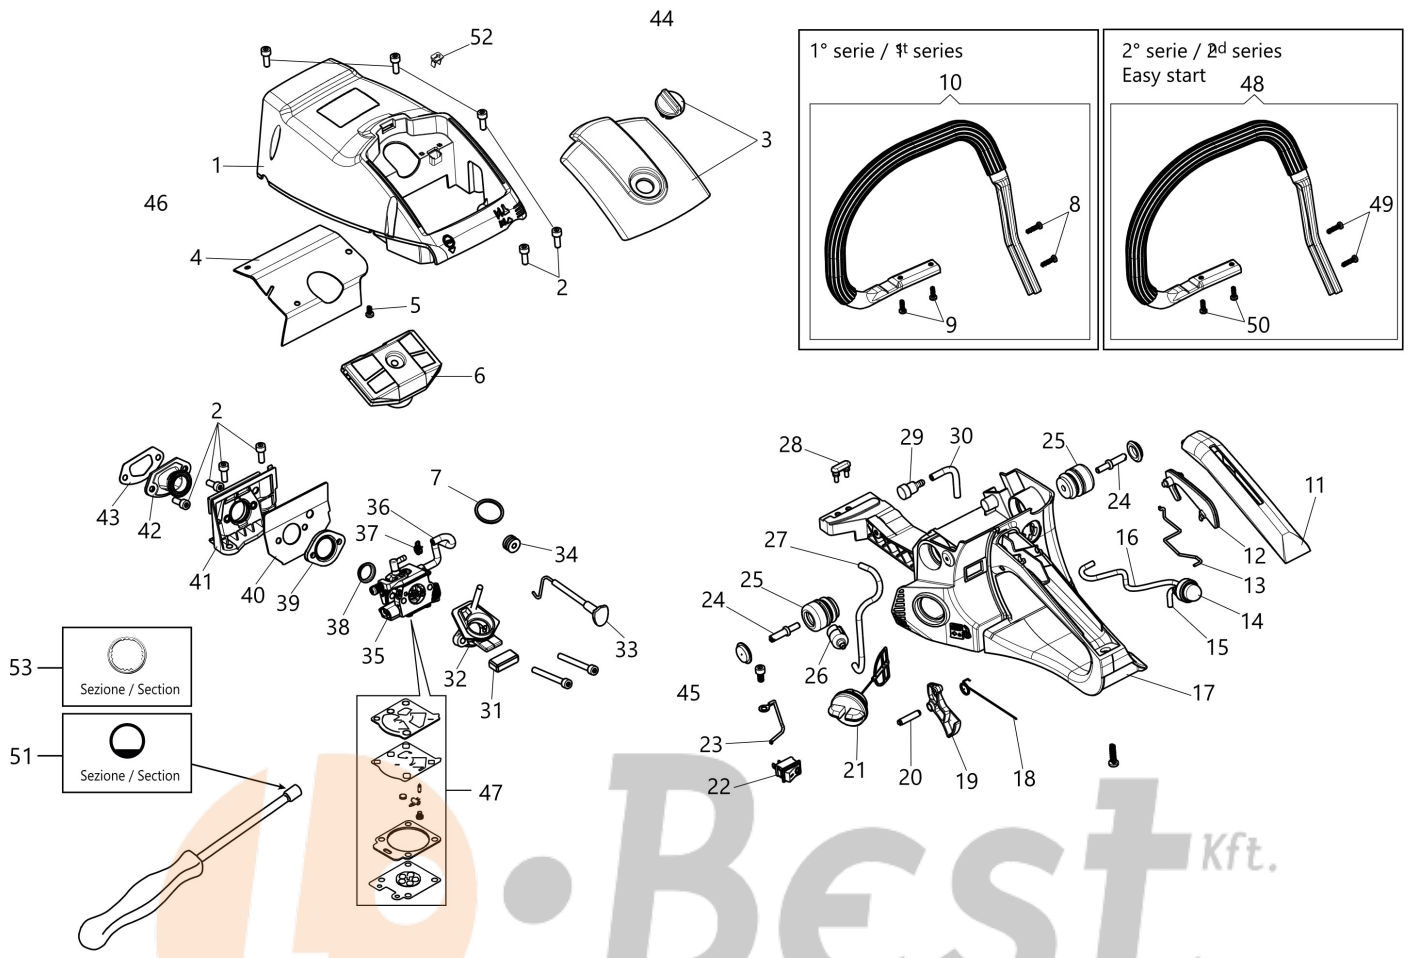

Illustration Tank and air filter

Best Kft.
Kertigépek és alkatrészek

WWW.LOBEST.HU

Illustration Tank and air filter

Ref.Nu	Qty	Part number	Description	Validity from	Validity till	Notes	Bulletin
1	1	50310041CR	Cover				
2	9	3801083R	Screw				
3	1	50310261	Air filter cover				
4	1	50310170R	Deflector				
5	3	3960167R	Screw				
6	1	50310272AR	Air filter				
7	1	50310155R	Gasket				
8	2	3960164R	Screw				
9	2	3960165R	Screw				
10	1	50312092R	Handle				
11	1	50310089AR	Cover				
12	1	50310090CR	Lever				
13	1	50310088R	Throttle rod				
14	1	2318817R	Air purge				
15	1	50310203R	Tube				
16	1	50310202R	Tube				
17	1	50310316R	Tank assy				
18	1	50310091R	Spring				
19	1	50310092AR	Throttle lever				
20	1	3022039R	Locking sleeve				
21	1	50310165AR	Tank cap				
22	1	50310143AR	Switch				
23	1	50310144R	Cable				
24	2	50310087R	Special screw				
25	2	50310139R	AV-mount				
26	1	094600450R	Fuel filter				
27	1	50310337	Fuel line				
28	1	50310140R	AV-mount				
29	1	61070011AR	Breather valve				
30	1	61370552R	Tube				
31	1	50310047R	Filter support				
32	1	50310319R	Air filter support		SN 8150221769 -		BT4-165-11/20
32	1	50310319R	Air filter support	SN 8150221770 - 8400217295			BT4-165-11/20
33	1	50310042AR	Lever				
34	1	50310043R	Buffer				
35	1	2318648AR	Carburetor WT-1213				EI02-02_22
36	1	50310096R	Suction tube				
37	1	4098377R	Band				
38	1	50310050R	Ring				
39	1	50310051R	Flange				
40	1	50310052R	Gasket				
41	1	50310053R	Support				
42	1	50310008R	Manifold				
43	1	50310145R	Gasket