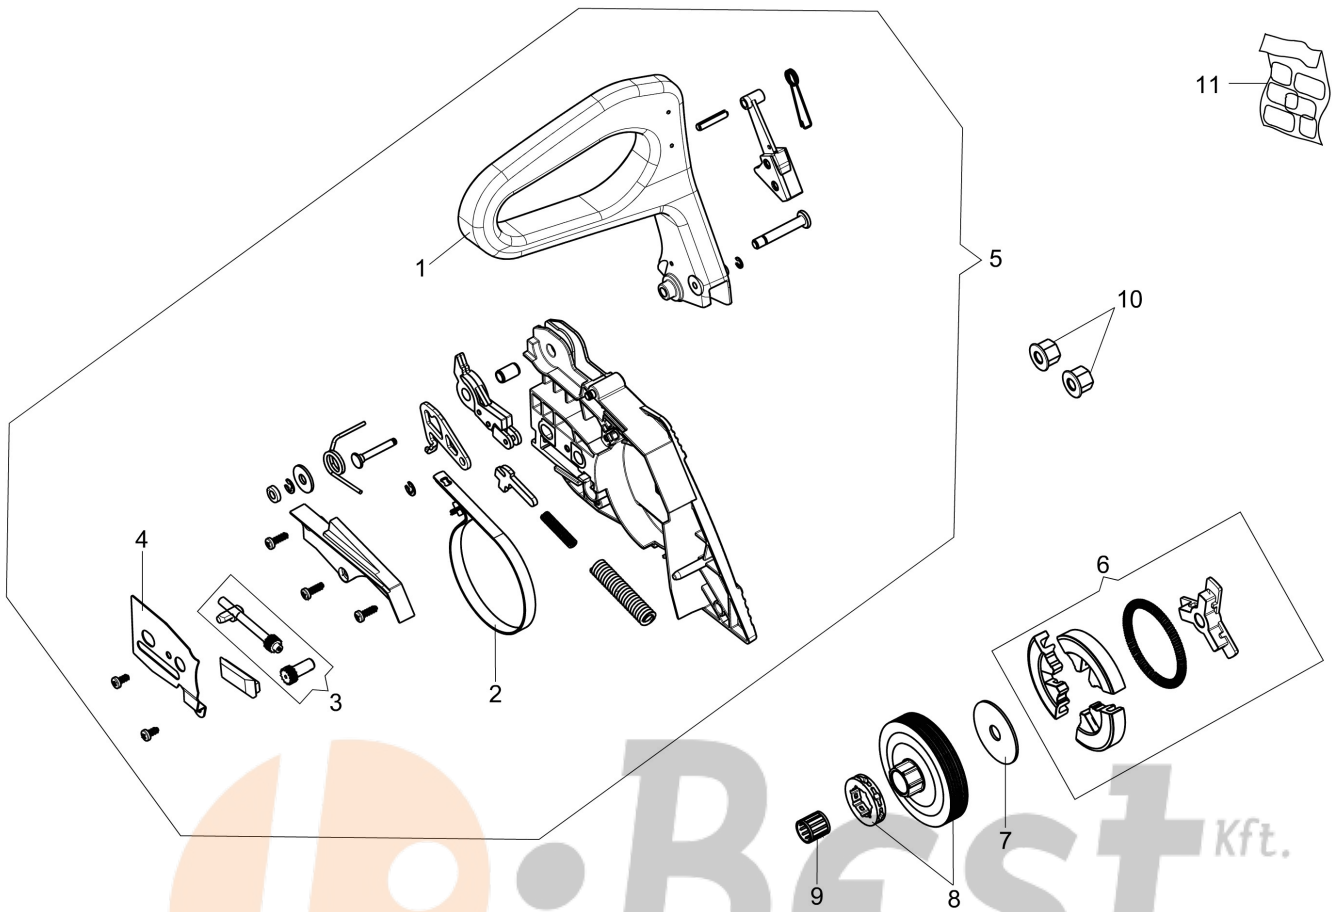

WWW.LOBEST.HU

Lobest Kft.
Kertigépek és alkatrészek

WWW.LOBEST.HU

Illustration Chain cover and clutch

Ref.Nu	Qty	Part number	Description	Validity from	Validity till	Notes	Bulletin
1	1	50310017AR	Guard				
2	1	50310027R	Brake band				
3	1	50310263	Chain tensioner screw kit				
4	1	50310011AR	Plate				
5	1	50312003R	Chain cover assy				
6	1	50310004R	Clutch				
7	1	50310073R	Washer				
8	1	50310005R	Clutch drum			.325	
8	1	50310193R	Clutch drum			3/8	
9	1	3037041R	Thrust bearing				
10	2	50010148R	Nut				
11	1	50320032	Labels kit				