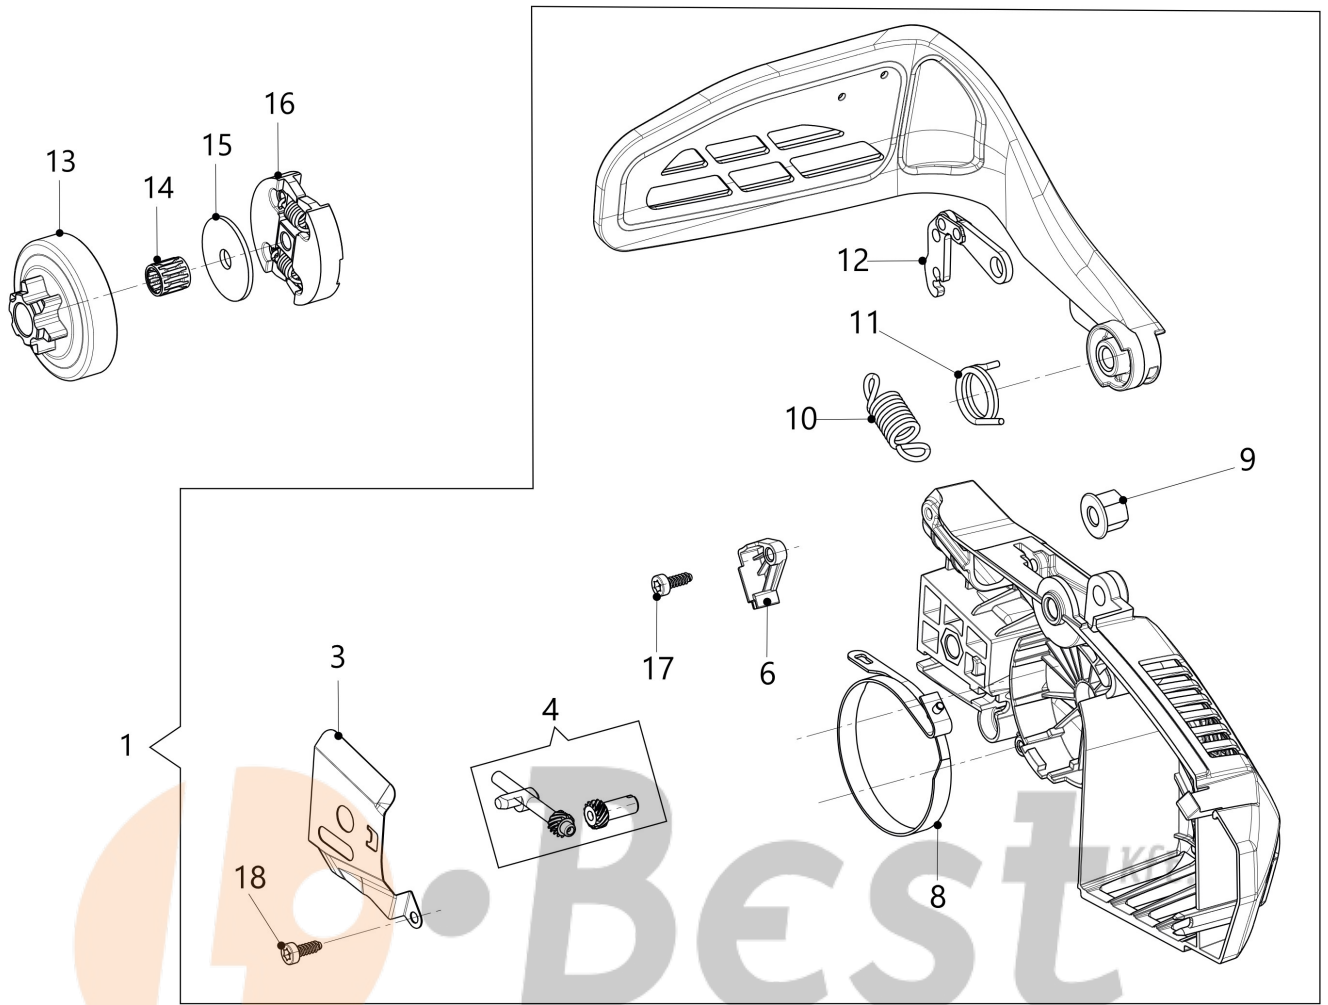

Kertigépek és alkatrészek

WWW.LOBEST.HU

Illustration Chain cover - Clutch

Ref.Nu	Qty	Part number	Description	Validity from	Validity till	Notes	Bulletin
1	1	50352009R	Casing (orange)				
3	1	50350160R	Plate				
4	1	50350185	Chain tensioner kit				
6	1	50350052R	Clamp				
8	1	50350157R	Brake band				
9	1	50010148R	Nut				
10	1	50350155R	Spring				
11	1	50010088AR	Spring				
12	1	097000146	Lever				
13	1	50350002R	Clutch drum			.3/8"	
13	1	50350220R	Clutch drum			.1/4"	
14	1	50030372R	Roller cage				
15	1	50350143R	Washer				
16	1	50350161R	Clutch				
17	1	3893016AR	Screw				
18	1	3893012R	Screw