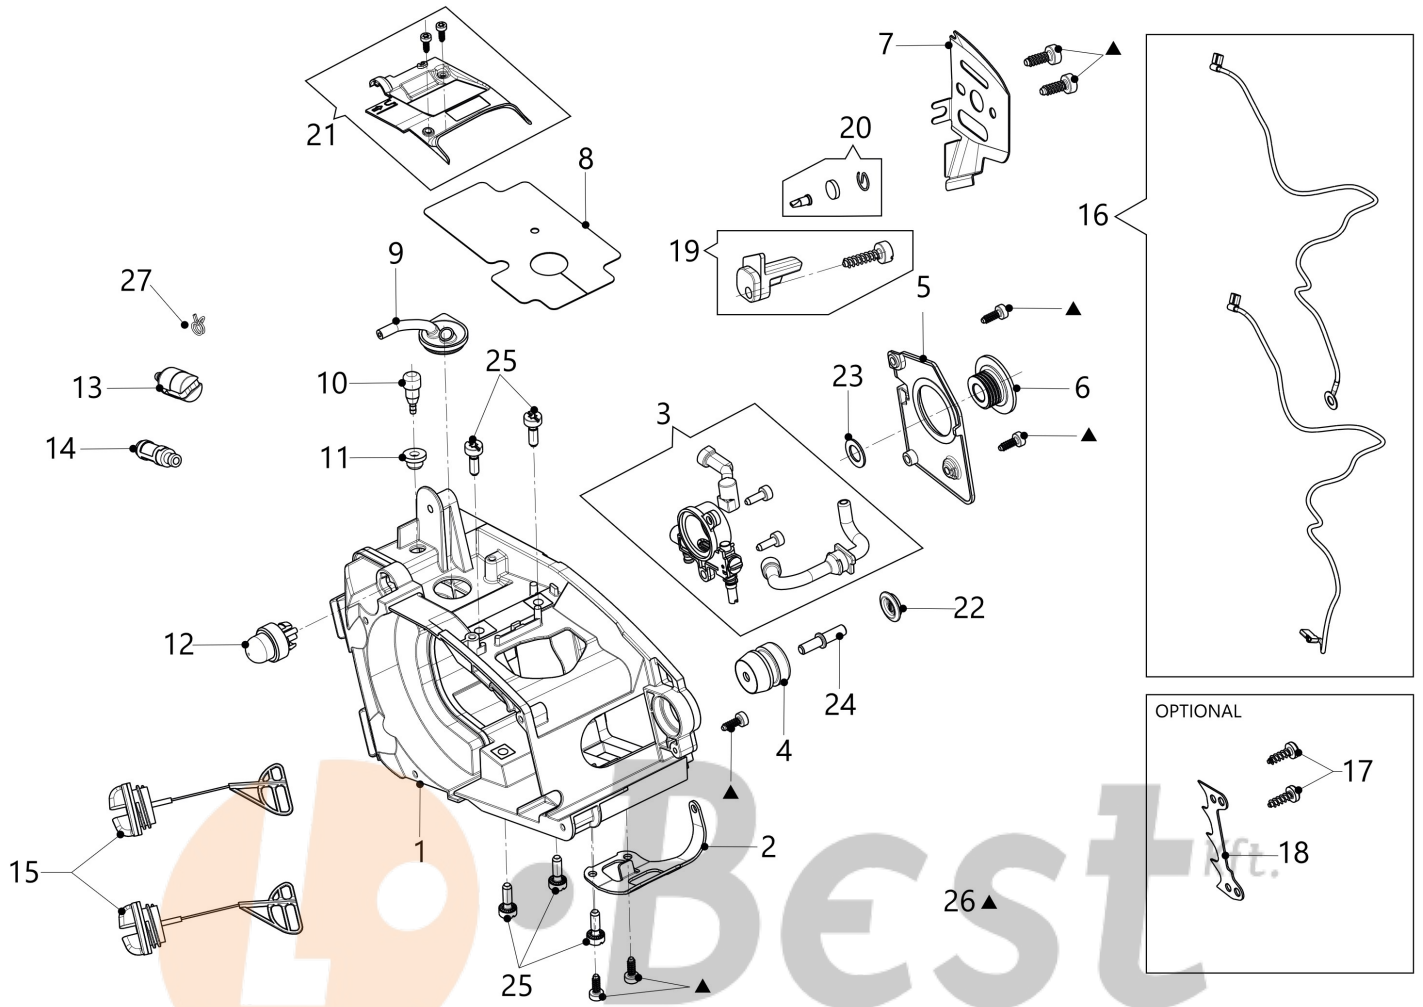

Kertigépek és alkatrészek

WWW.LOBEST.HU

Illustration Crankcase

Ref.Nu	Qty	Part number	Description	Validity from	Validity till	Notes	Bulletin
1	1	50350095DR	Crankcase				
2	1	50350066R	Flange				
3	1	50350180	Oil pump set				
4	1	50160040AR	AV-mount				
5	1	50350093BR	Oil pump cover				
6	1	50350004R	Worm gear				
7	1	50350140R	Plate				
8	1	50160060R	Gasket				
9	1	50350146AR	Bush				
10	1	61070011AR	Breather valve				
11	1	50350058R	Bush				
12	1	2318817R	Air purge				
13	1	094600450R	Fuel filter				
14	1	50310079R	Oil filter				
15	2	50350204R	Tank cap				
16	1	50350181	Cables set				
17	2	3893054R	Screw				
18	1	50290085AR	Spike				
19	1	50350182	Guard				
20	1	50310375	Reed valve kit				
21	1	50350183	Crankcase cover				
22	1	50350020R	Cover				
23	1	004400285R	Washer				
24	2	50350021R	Screw				
25	5	3891035R	Screw				
26	7	3893012R	Screw				
27	1	3059026	Band				

WWW.LOBEST.HU