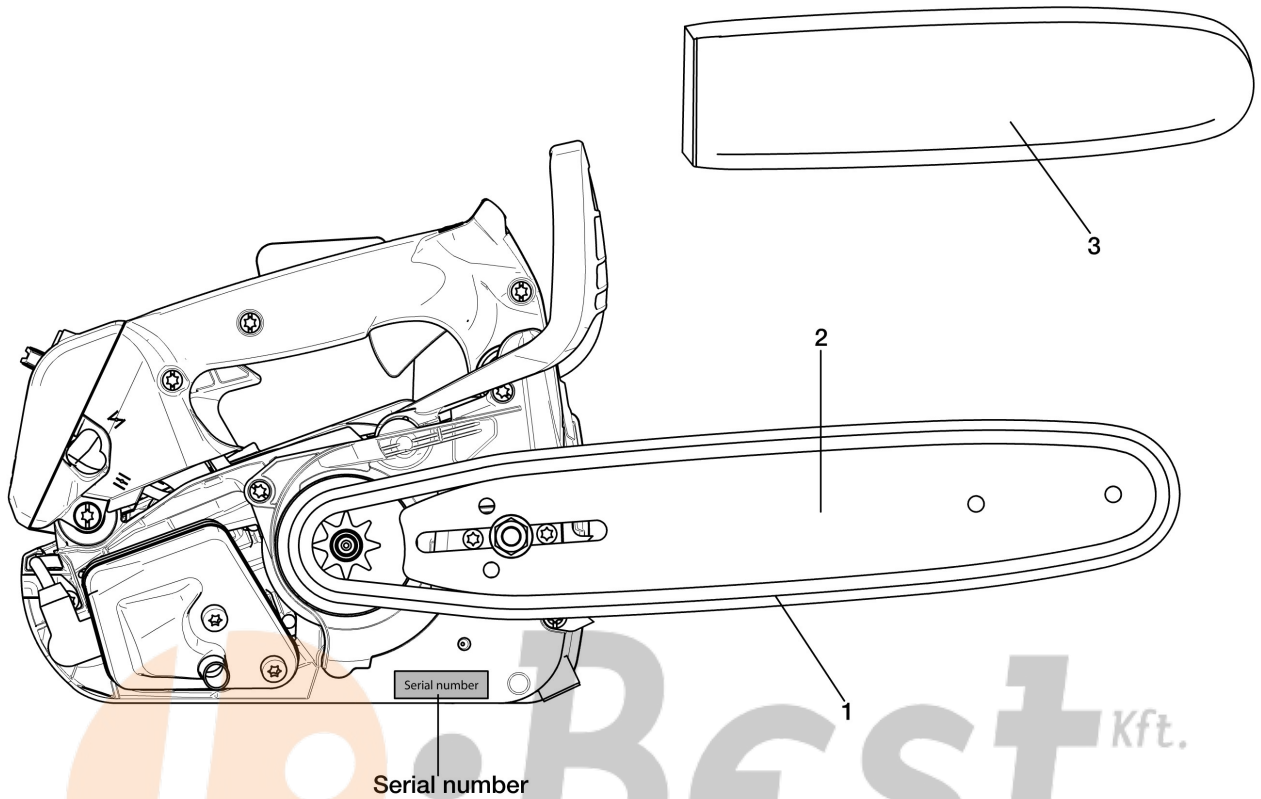

WWW.LOBEST.HU

Illustration Accessories

Ref.Nu	Qty	Part number	Description	Validity from	Validity till	Notes	Bulletin
1	1	30629012A	Chain .3/8" x .050" (1,3mm)				
1	1	30629543	Chain 1/4"X.043"				
2	1	50350130R	Bar 10"- 25R .3/8"X.050"				
2	1	50350221R	Bar 10"- .1/4"X.043"				
3	1	50350035R	Bar cover - 30 cm