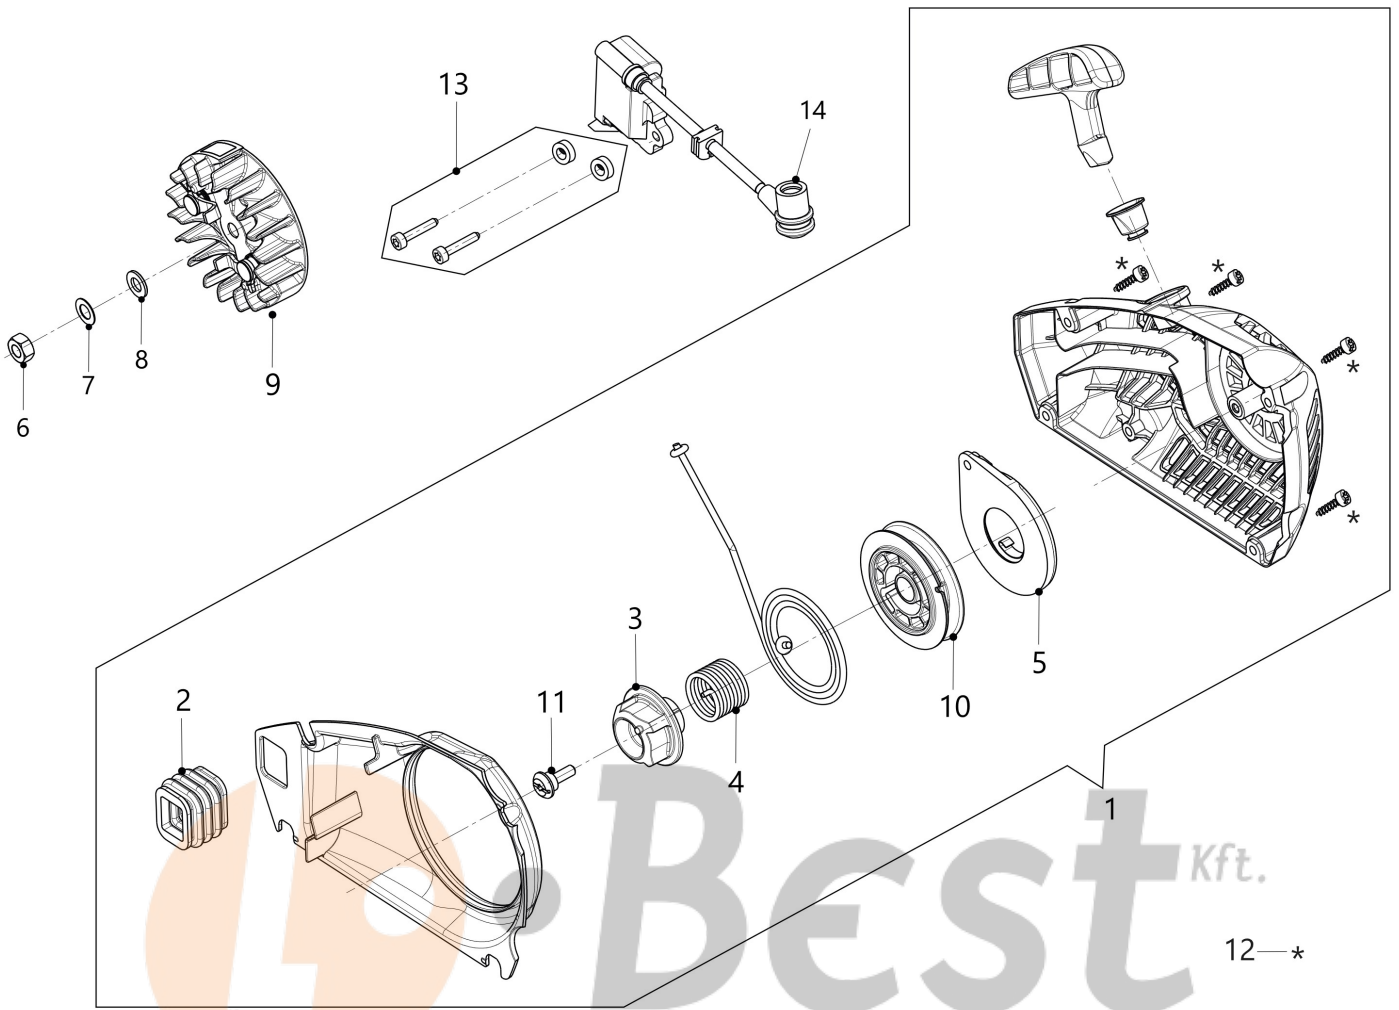

Kertigépek és alkatrészek

WWW.LOBEST.HU

Illustration Ignition system

Ref.Nu	Qty	Part number	Description	Validity from	Validity till	Notes	Bulletin
1	1	50350075R	Starter assy				
2	1	50350099R	Blower				
3	1	50170155R	Sprocket				
4	1	50170154R	Spring				
5	1	50050073R	Spring				
6	1	004000142R	Nut				
7	1	3833080R	Washer				
8	1	3916009R	Washer				
9	1	50350040R	Flywheel				
10	1	50170153R	Starter pulley				
11	1	50160024	Screw				
12	2	3893016AR	Screw				
13	1	50350210	Screw/washer kit				
14	1	50350039R	Ignition coil