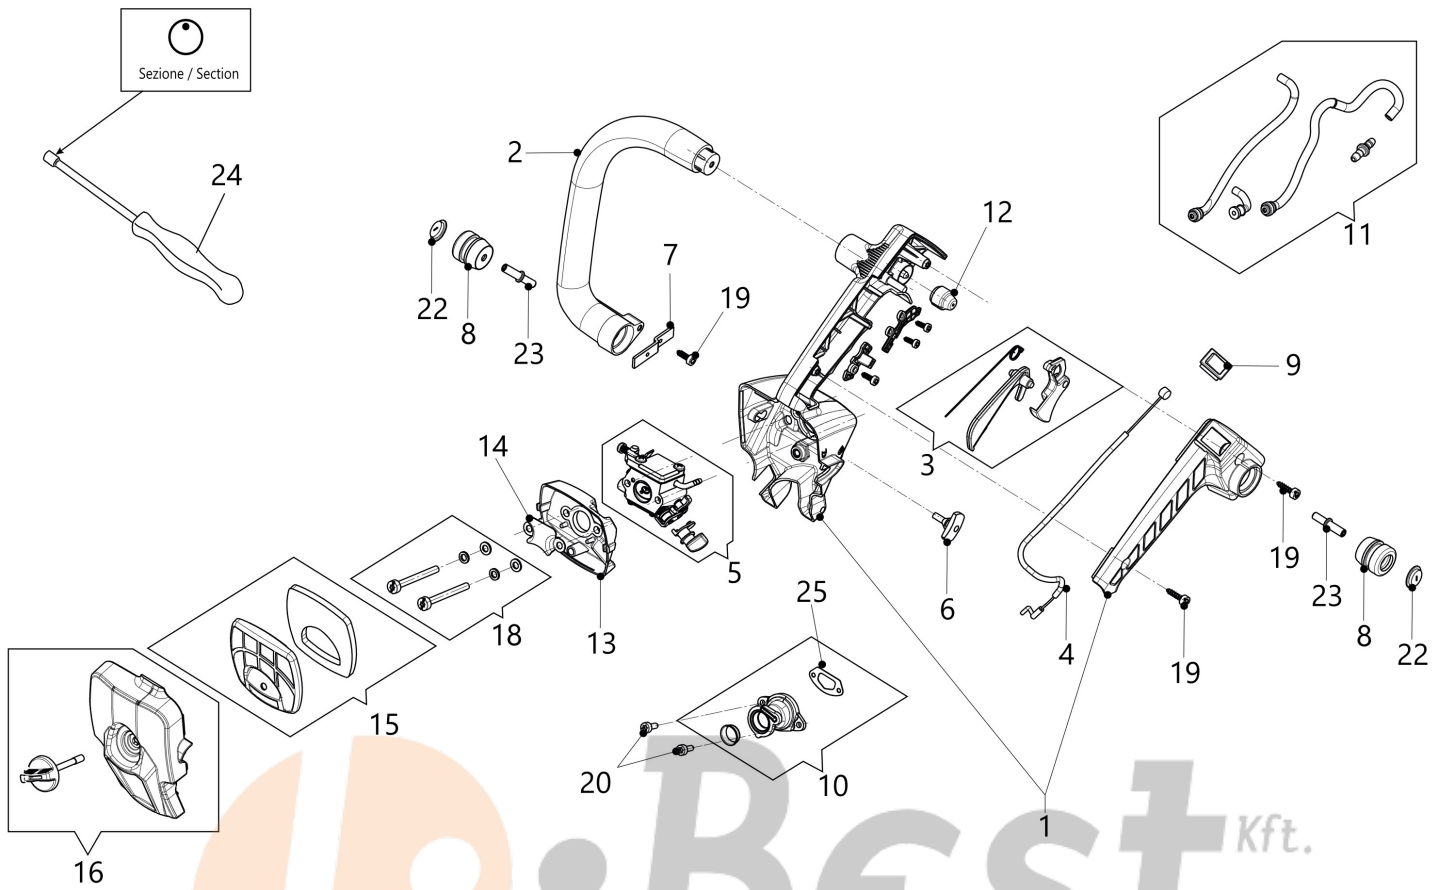

Illustration Handle and air filter

Ref.Nu	Qty	Part number	Description	Validity from	Validity till	Notes	Bulletin
1	1	50350198	Handle kit				
2	1	50350071R	Handle				
3	1	50350187	Throttle lever assy				
4	1	50350154AR	Throttle cable				
5	1	50350188	Carburetor kit				
6	1	50160238R	Limit switch				
7	1	50350127R	Strap				
8	2	50160040AR	AV-mount				
9	1	2317032R	Switch				
10	1	50352013R	Intake manifold assy				
11	1	50350189	kit tubes				
12	1	50010061R	AV-mount				
13	1	50350016AR	Air filter support				
14	1	50350019R	Plate				
15	1	50350190	Air filter kit				
16	1	50350191	Set cover				
18	1	50350209	Screw/washer kit				
19	3	3893016AR	Screw				
20	2	3891011R	Screw				
22	2	50350020R	Cover				
23	2	50350021R	Screw				
24	1	3055155R	Special screwdriver				
25	1	50350212R	Gasket