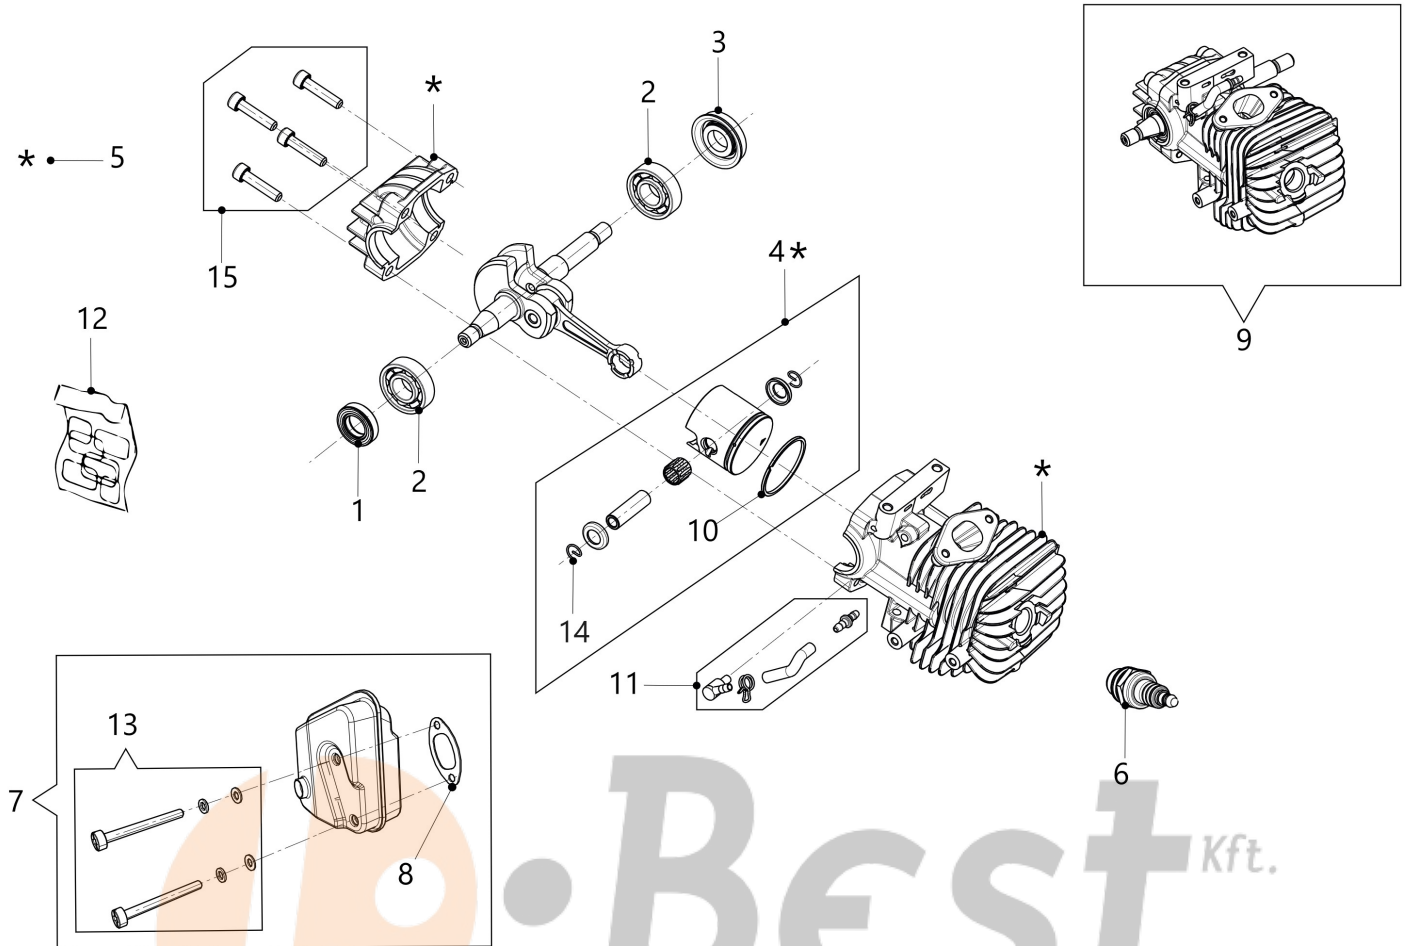

Best Kft.
Kertigépek és alkatrészek

WWW.LOBEST.HU

Illustration Engine

Ref.Nu	Qty	Part number	Description	Validity from	Validity till	Notes	Bulletin
1	1	50272004R	Seal ring				
2	2	3034225R	Bearing				
3	1	3050058R	Seal ring				
4	1	50350173	Piston assy				
5	1	50350174	Complete cylinder				
6	1	3055118R	Spark plug				
7	1	50352004R	Muffler				
8	1	50350007AR	Gasket				
9	1	50352001R	Short block				
10	2	50350090R	Piston ring				
11	1	50350176	Tube				
12	1	50350177	Labels kit				
13	1	50350209	Screw/washer kit				
14	2	50350083R	Ring				
15	4	3801051R	Screw