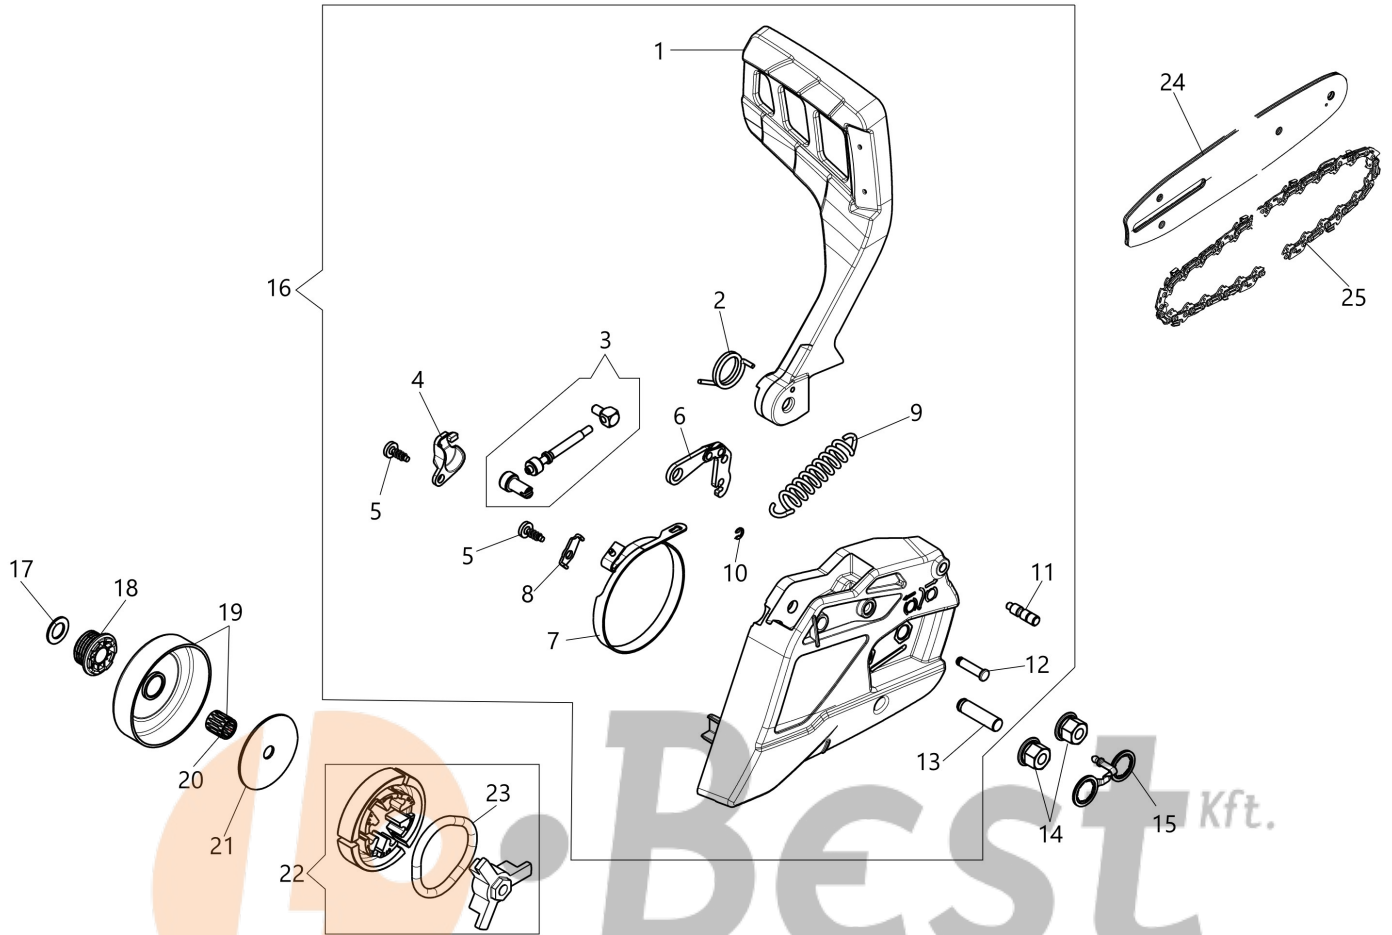

WWW.LOBEST.HU

Illustration Clutch and brake

Ref.Nu	Qty	Part number	Description	Validity from	Validity till	Notes	Bulletin
1	1	50180114R	Hand guard				
2	1	50010088AR	Spring				
3	1	50162017A	Chain tensioner kit				
4	1	50170044R	Cover				
5	2	3960070R	Screw				
6	1	097000146	Lever				
7	1	50050039R	Brake band				
8	1	50050125R	Plate				
9	1	095000219AR	Spring				
10	1	3026003R	Ring				
11	1	50050064R	Pin				
12	1	097000106R	Plug				
13	1	50050066R	Plug				
14	2	3980021R	Nut				
15	2	50180147R	Clamp				
16	1	50180066R	Chain cover assy				
17	1	004400285R	Washer				
18	1	50060008R	Worm gear .325			Per modelli GS 41 - 411 -	
18	1	50050025R	Worm gear 3/8			Per modelli GS 37 - 371 -	
19	1	50060033A	Chain sprocket .325			41 - 411; For model GS 37 -	
19	1	50050136A	Chain sprocket 3/8			Per modelli GS 41 - 411 -	
20	1	50030372R	Roller cage			Per modelli GS 37 - 371 -	
21	1	004000352R	Washer			41 - 411; For model GS 37 -	
22	1	094000129AR	Clutch			371 - 41 - 411:	
23	1	094500029AR	Spring				
24	1	50030190R	Bar 14" - 35 cm				
24	1	50052012R	Bar 16" - 41 cm				
25	1	30629015A	Chain .3/8" x .050" (1,3mm)				
25	1	30629018A	Chain .3/8" x .050" (1,3mm)				

WWW.LOBEST.HU