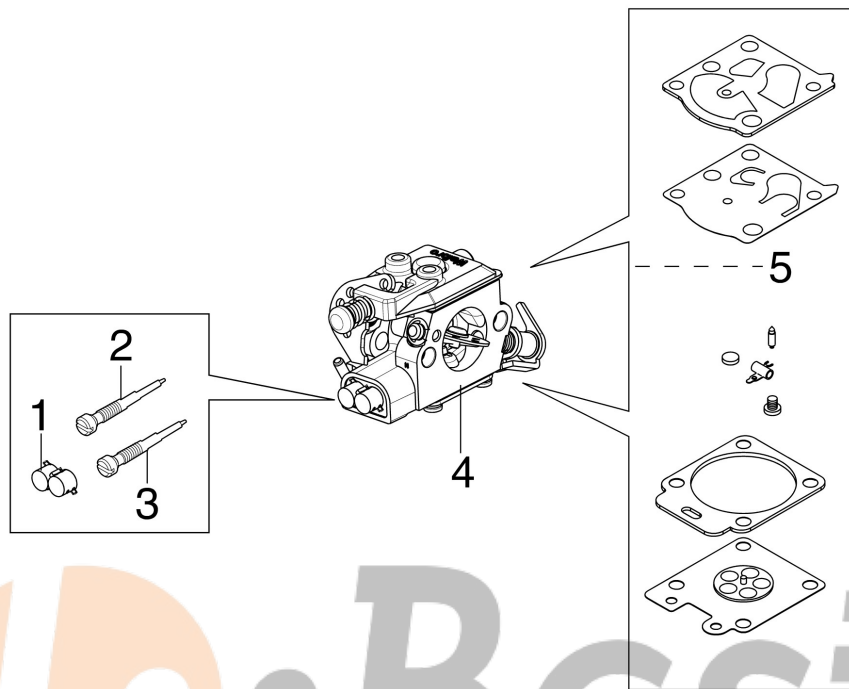

L • **Best** Kft.
Kertigépek és alkatrészek

WWW.LOBEST.HU

Illustration Carburetor WT-780G

Ref.Nu	Qty	Part number	Description	Validity from	Validity till	Notes	Bulletin
1	2	2318867R	Caps-lock				
2	1	2318893	Screw L				
3	1	2318837	Screw H				
4	1	2318755ER	Carburetor WT-780G				
5	1	2318671	Repair kit