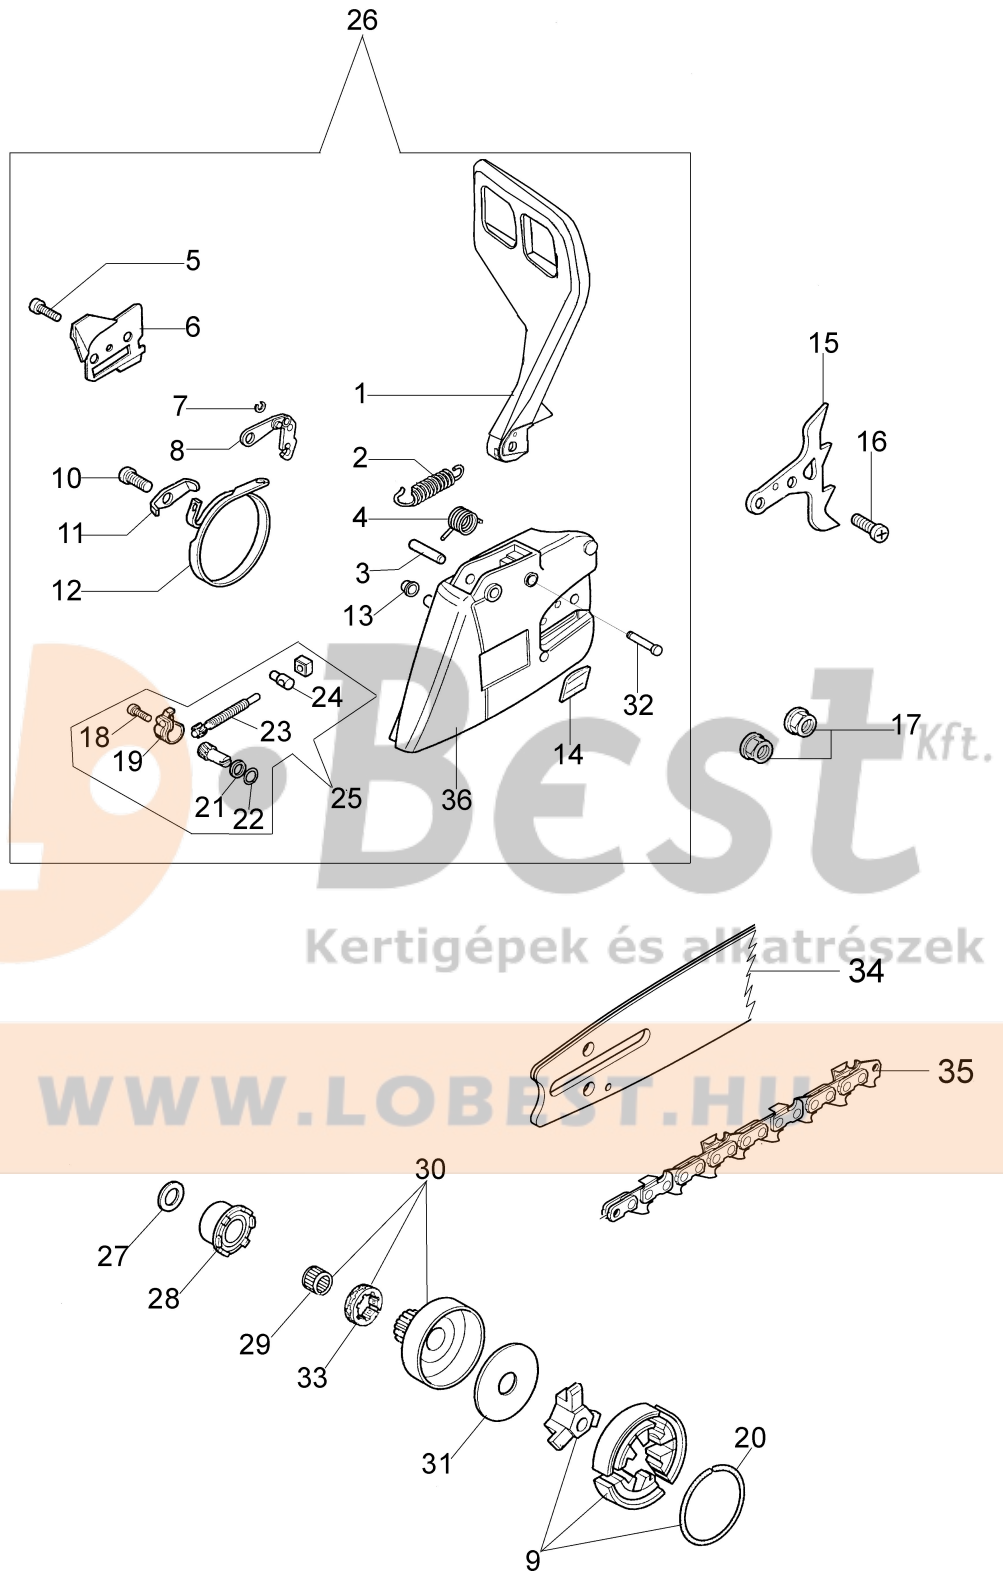

WWW.LOBEST.HU

Illustration Clutch and brake

Ref.Nu	Qty	Part number	Description	Validity from	Validity till	Notes	Bulletin
1	1	50070095AR	Guard				
2	1	095000219AR	Spring				
3	1	097000107	Plug				
4	1	50010088AR	Spring				
5	1	3960045	Screw				
6	1	50070124AR	Plate				
7	1	3026003R	Ring				
8	1	097000146	Lever				
9	1	094500297AR	Clutch				
10	1	3993070R	Screw				
11	1	50050125R	Plate				
12	1	50050039R	Brake band				
13	1	006000300	Bushing				
14	1	50070149R	Guard				
15	1	50070033	Spike				
16	2	3993070R	Screw				
17	1	50010148R	Nut				
18	1	3960093	Screw				
19	1	50070081R	Cover				
20	1	094500029AR	Spring				
21	1	50070088	Washer				
22	1	3049007	O-ring				
23	1	50070080	Chain tensioner screw				
24	1	50070087AR	Adjuster nut				
25	1	50072027A	Chain tensioner kit				
26	1	50072060CR	Chain cover assy				
27	1	50070069	Washer				
28	1	50070025R	Worm gear				
29	1	005000165R	Bearing				
30	1	50080023	Chain sprocket .325				
31	1	375100012AR	Washer				
32	1	097000106R	Plug				
33	1	094500046R	Ring				
34	1	094600275R	Bar 16" - 41 cm				
34	1	094600285R	Bar 18" - 46 cm				
35	1	001000710R	Chain .325" x .058" (1,5mm)				
35	1	30629007A	Chain .325" x .058" (1,5mm) - 72 links				
36	1	50070084DR	Chain cover				