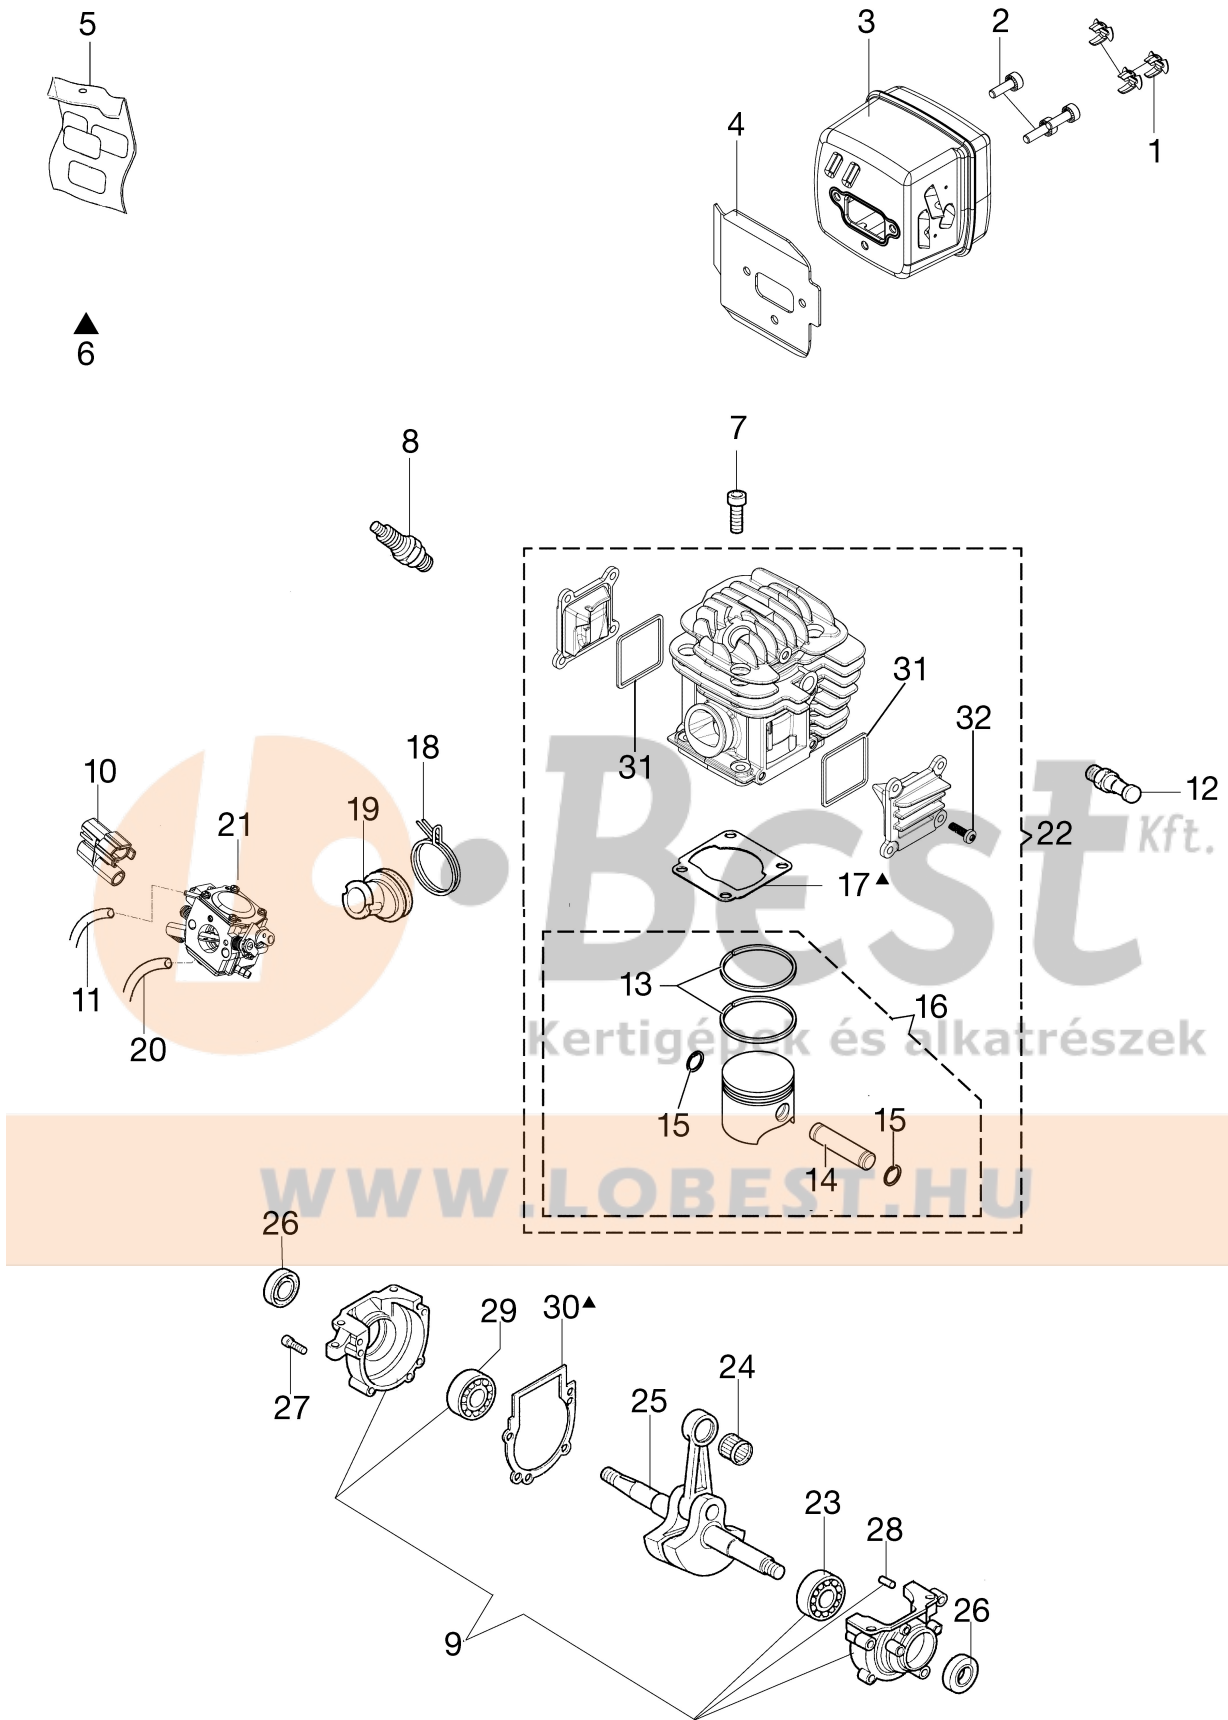

WWW.LOBEST.HU

Illustration Engine

Ref.Nu	Qty	Part number	Description	Validity from	Validity till	Notes	Bulletin
1	3	50080083R	Guard plug				
2	3	3801068R	Screw				
3	1	50080143R	Complete muffler KAT EURO 2				
4	1	50080059R	Gasket				
5	1	50080111	Labels kit				
6	1	50072028A	Gasket set				
7	4	3860095R	Screw				
8	1	3055115R	Spark plug bpmr7a				
9	1	50080098R	Crankcase assy				
10	1	50080082R	Screw guide				
11	1	026400089BR	Tube				
12	1	50070207R	Decompressor				
13	2	50080013R	Piston ring				
14	1	50070117R	Piston pin				
15	2	004900061R	Ring				
16	1	50082014C	Piston assy				
17	1	50070047CR	Gasket				
18	1	097000059A	Spring				
19	1	50070010AR	Manifold				
20	1	50080133R	Tube				
21	1	2318981AR	Carburetor HDA-314				
22	1	50080114B	Complete cylinder				
23	1	3034012R	Bearing				
24	1	094000005R	Bearing				
25	1	50070272AR	Crankshaft				
26	2	007201313R	Seal ring				
27	4	3860096R	Screw				
28	2	094600042	Plug				
29	1	005000016R	Bearing				
30	1	50070039CR	Gasket				
31	2	50070186	Gasket				
32	8	3960074R	Screw				