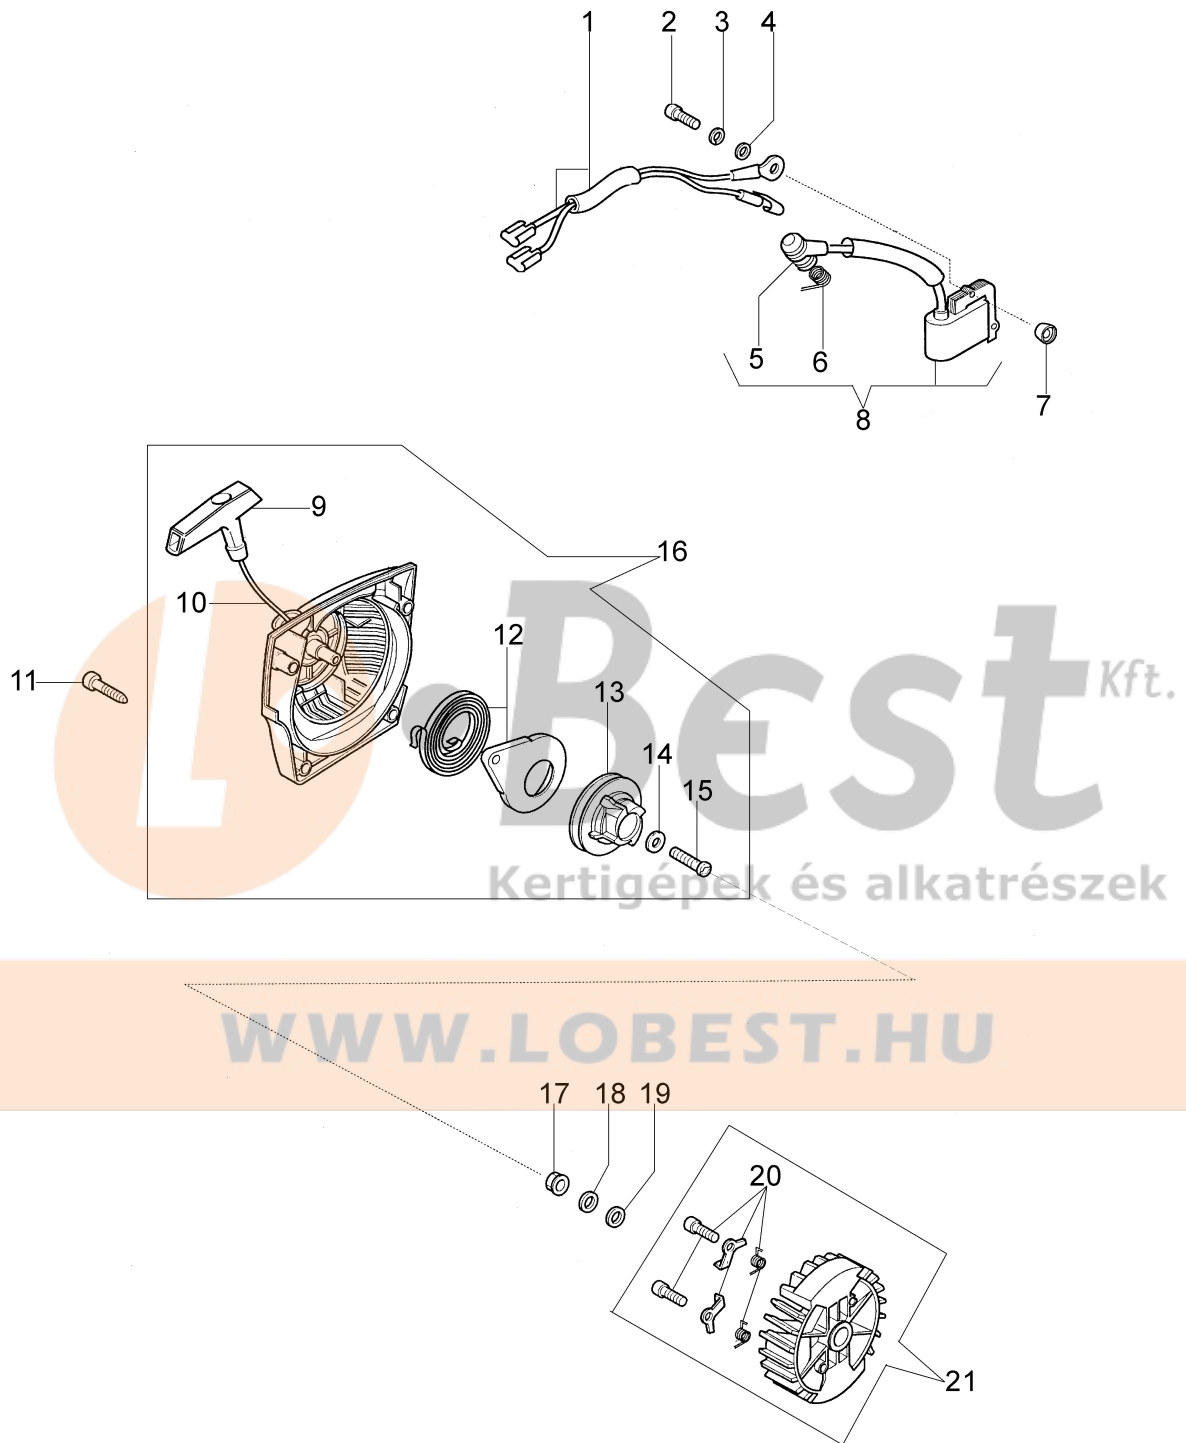

Illustration Starter assy

Ref.Nu	Qty	Part number	Description	Validity from	Validity till	Notes	Bulletin
1	1	50070077R	Cable				
2	2	094000097	Screw				
3	2	006000315R	Washer				
4	2	3916004R	Washer				
5	1	094600097AR	Spark plug cap				
6	1	094600169AR	Spring				
7	2	50070148A	Spacer				
8	1	2501001R	Ignition coil				
9	1	097000064AR	Starter handle				
10	1	50070123R	Starter rope				
11	4	3960092AR	Screw				
12	1	50050073R	Spring				
13	1	50070050AR	Starter pulley				
14	1	094500034R	Washer				
15	1	094600041AR	Screw				
16	1	50072059BR	Starter assy				
17	2	004000142R	Nut				
18	2	3833080R	Washer				
19	2	3916009R	Washer				
20	1	50072029	Pawl				
21	1	50260015R	Flywheel