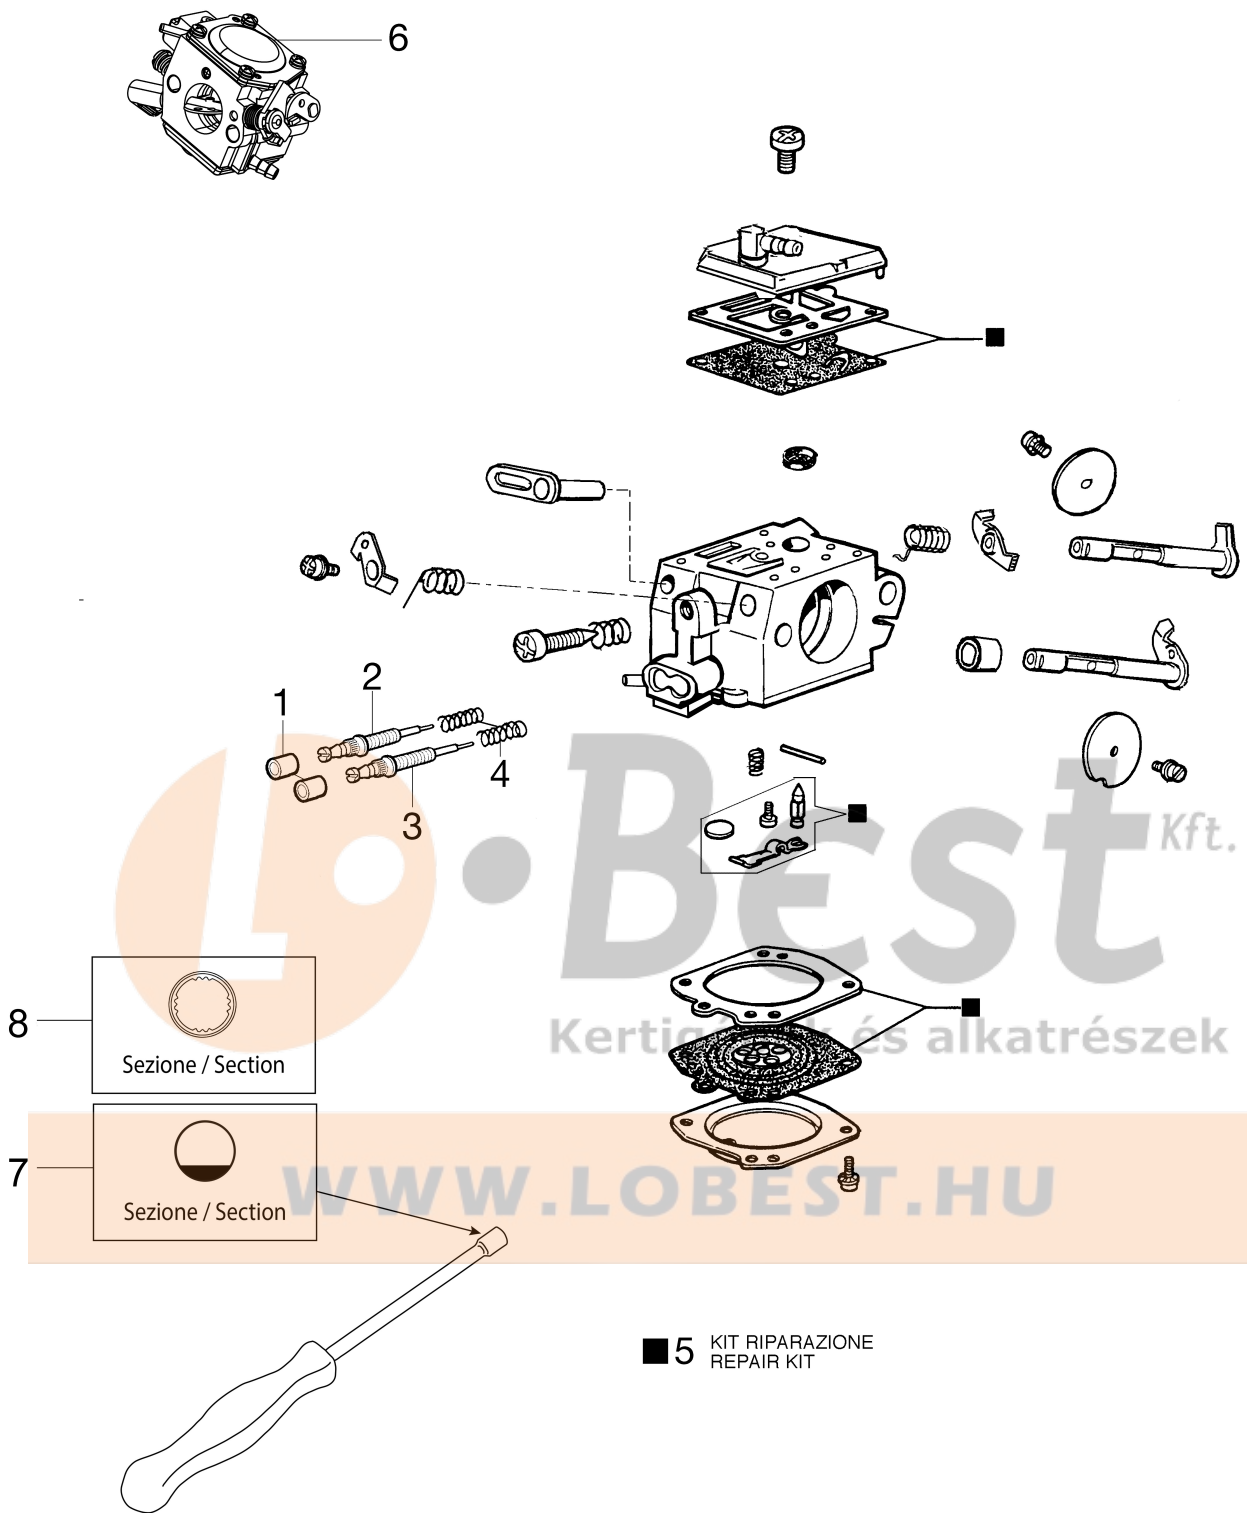

Illustration Carburetor HDA-314

Ref.Nu	Qty	Part number	Description	Validity from	Validity till	Notes	Bulletin
1	2	2318106	Cap				
2	1	2318109	Adjust. screw MAX				
3	1	2318984	Adjust. screw MIN				
4	2	2318107	Spring				
5	1	2318673	Repair kit				
6	1	2318981AR	Carburetor HDA-314				
7	1	3055142R	Special screwdriver				
8	1	2304001R	Special screwdriver KNURL-STYLE				EI02-02_22