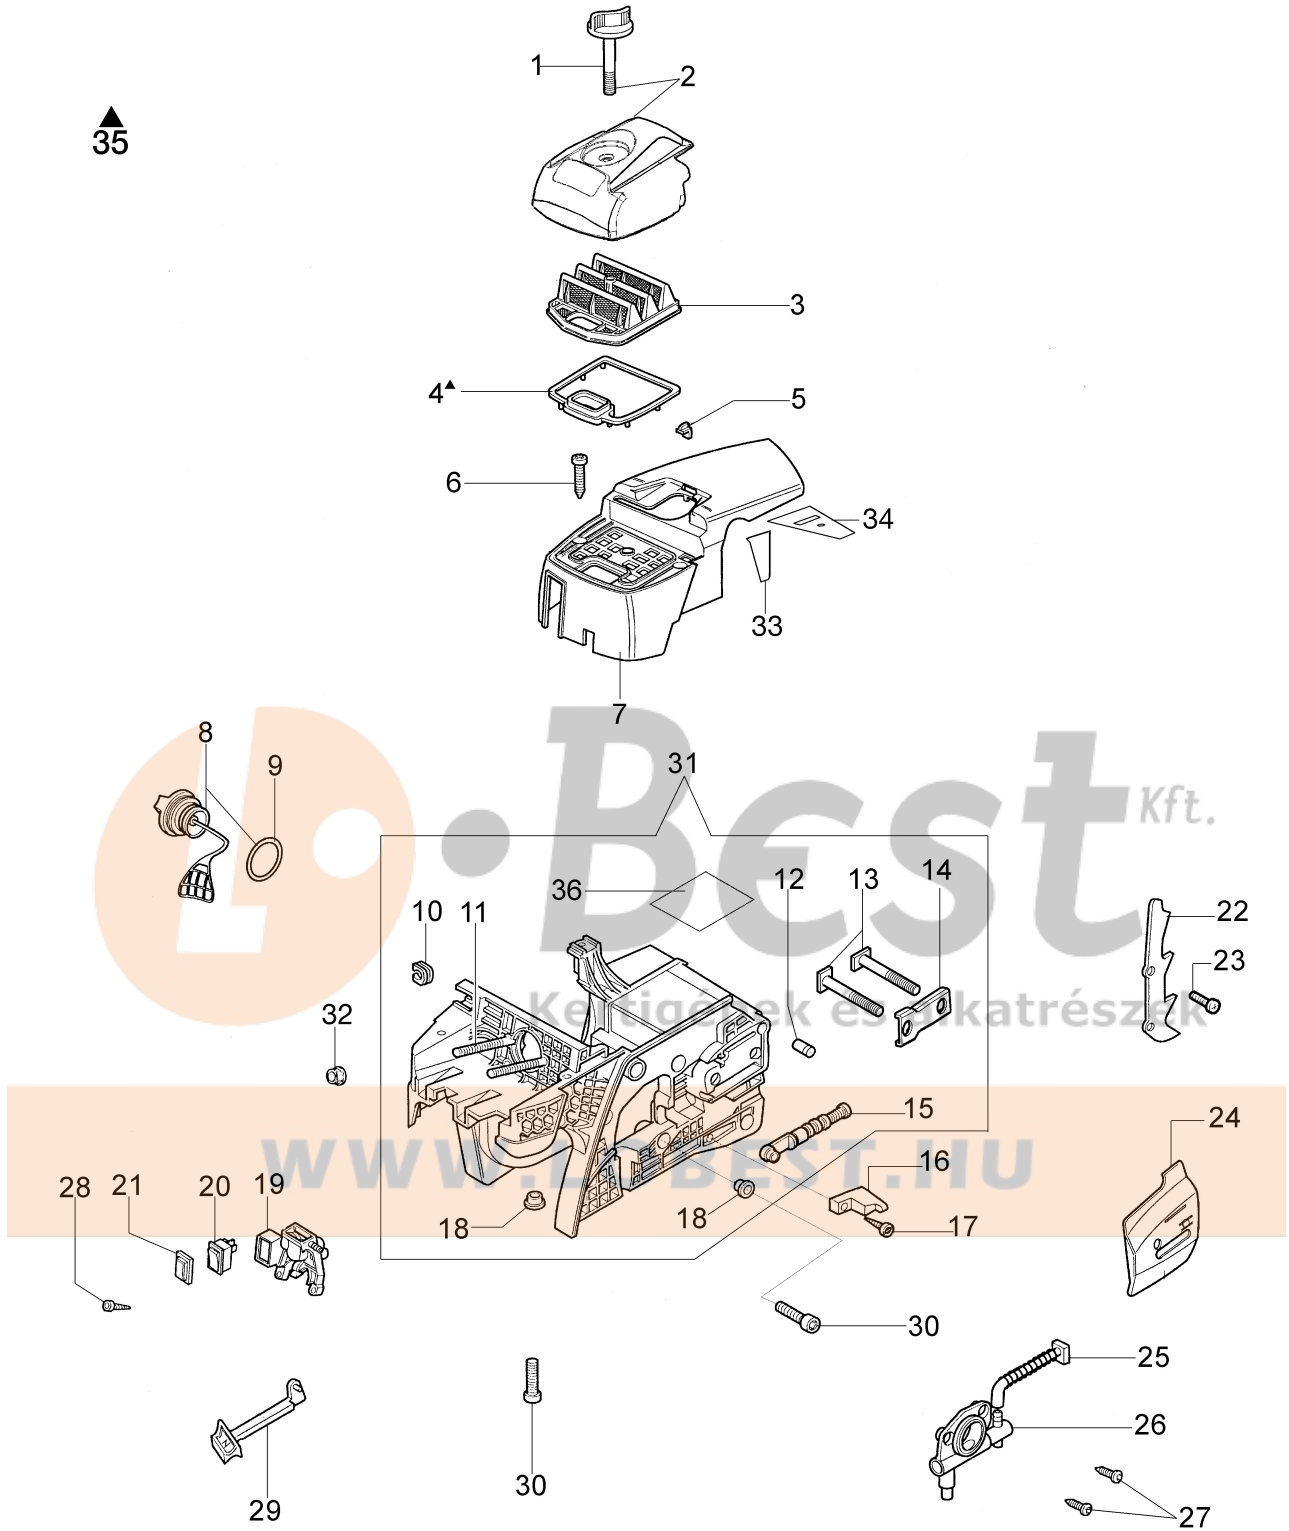

35

Illustration Tank and air filter

Ref.Nu	Qty	Part number	Description	Validity from	Validity till	Notes	Bulletin
1	1	50070034R	Knob				
2	1	50072058B	Air filter cover				
3	1	50070036R	Air filter standard				
3	1	50070036R	Air filter standard				
4	1	50070056	Gasket				
5	1	50070066	Deflector				
6	3	3960092AR	Screw				
7	1	50080153R	Cover				
8	1	50080150R	Tank cap			arancione/orange	
9	1	3049047R	O-ring				
10	1	005000347AR	Grommet				
11	2	50070067A	Tie rod				
12	1	097000229R	Breather valve				
13	2	50070052AR	Screw				
14	1	50070211	Plate				
15	1	50072010BR	Oil filter				
16	1	094600369R	Guard				
17	1	094600041AR	Screw				
18	5	50050067R	Spacer				
19	1	50080068R	Air filter support				
20	1	2317021R	Switch				
21	1	2317013R	Guard				
22	1	50070062	Spike				
23	2	3960098R	Screw				
24	1	50070055R	Plate				
25	1	50070054R	Tube				
26	1	50170051BR	Oil pump				
27	2	3960074R	Screw				
28	2	3960091AR	Screw				
29	1	50070228R	Lever				
30	5	3860099R	Screw				
31	1	50070007GR	Crankcase				
32	3	3914003R	Nut				
33	1	50080076AR	Guard				
34	1	50080089BR	Guard				
35	1	50072028A	Gasket set				
36	1	50070176AR	Guard