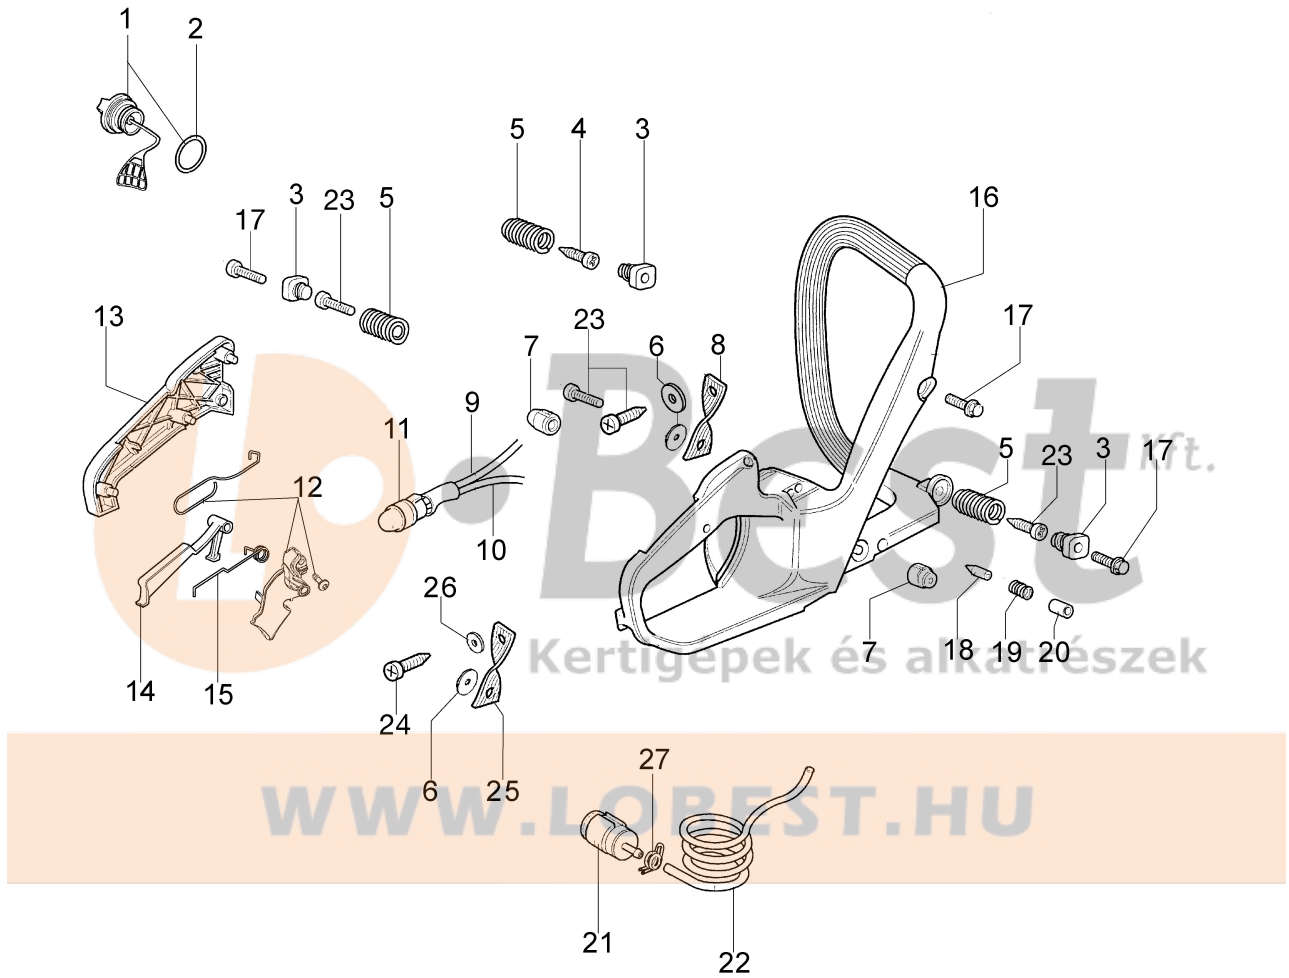

Illustration Handle

Ref.Nu	Qty	Part number	Description	Validity from	Validity till	Notes	Bulletin
1	1	50340265R	Cap			arancione/orange	
2	1	099900090R	Ring				
3	3	50070049R	Support				
4	1	3960073R	Screw				
5	3	50070024R	Spring				
6	3	3057005R	Washer				
7	2	50010061R	AV-mount				
8	1	50070182	Strap				
9	1	50060039	Tube				
10	1	50080134R	Tube				
11	1	2318817R	Air purge				
12	1	50070259	Throttle kit				
13	1	50050214AR	Cover				
14	1	50050046AR	Lever				
15	1	097000028R	Spring				
16	1	50070065BR	Tank assy				
17	3	3960099R	Screw				
18	1	094500577AR	Breather valve				
19	1	094500575R	Spring				
20	1	50050071R	Breather valve				
21	1	61400322R	Fuel filter				
22	1	50070064AR	Fuel line				
23	4	094600041AR	Screw				
24	1	3960091AR	Screw				
25	1	50070181	Strap				
26	1	3916005R	Washer				
27	1	4098377R	Band				

WWW.LOBEST.HU