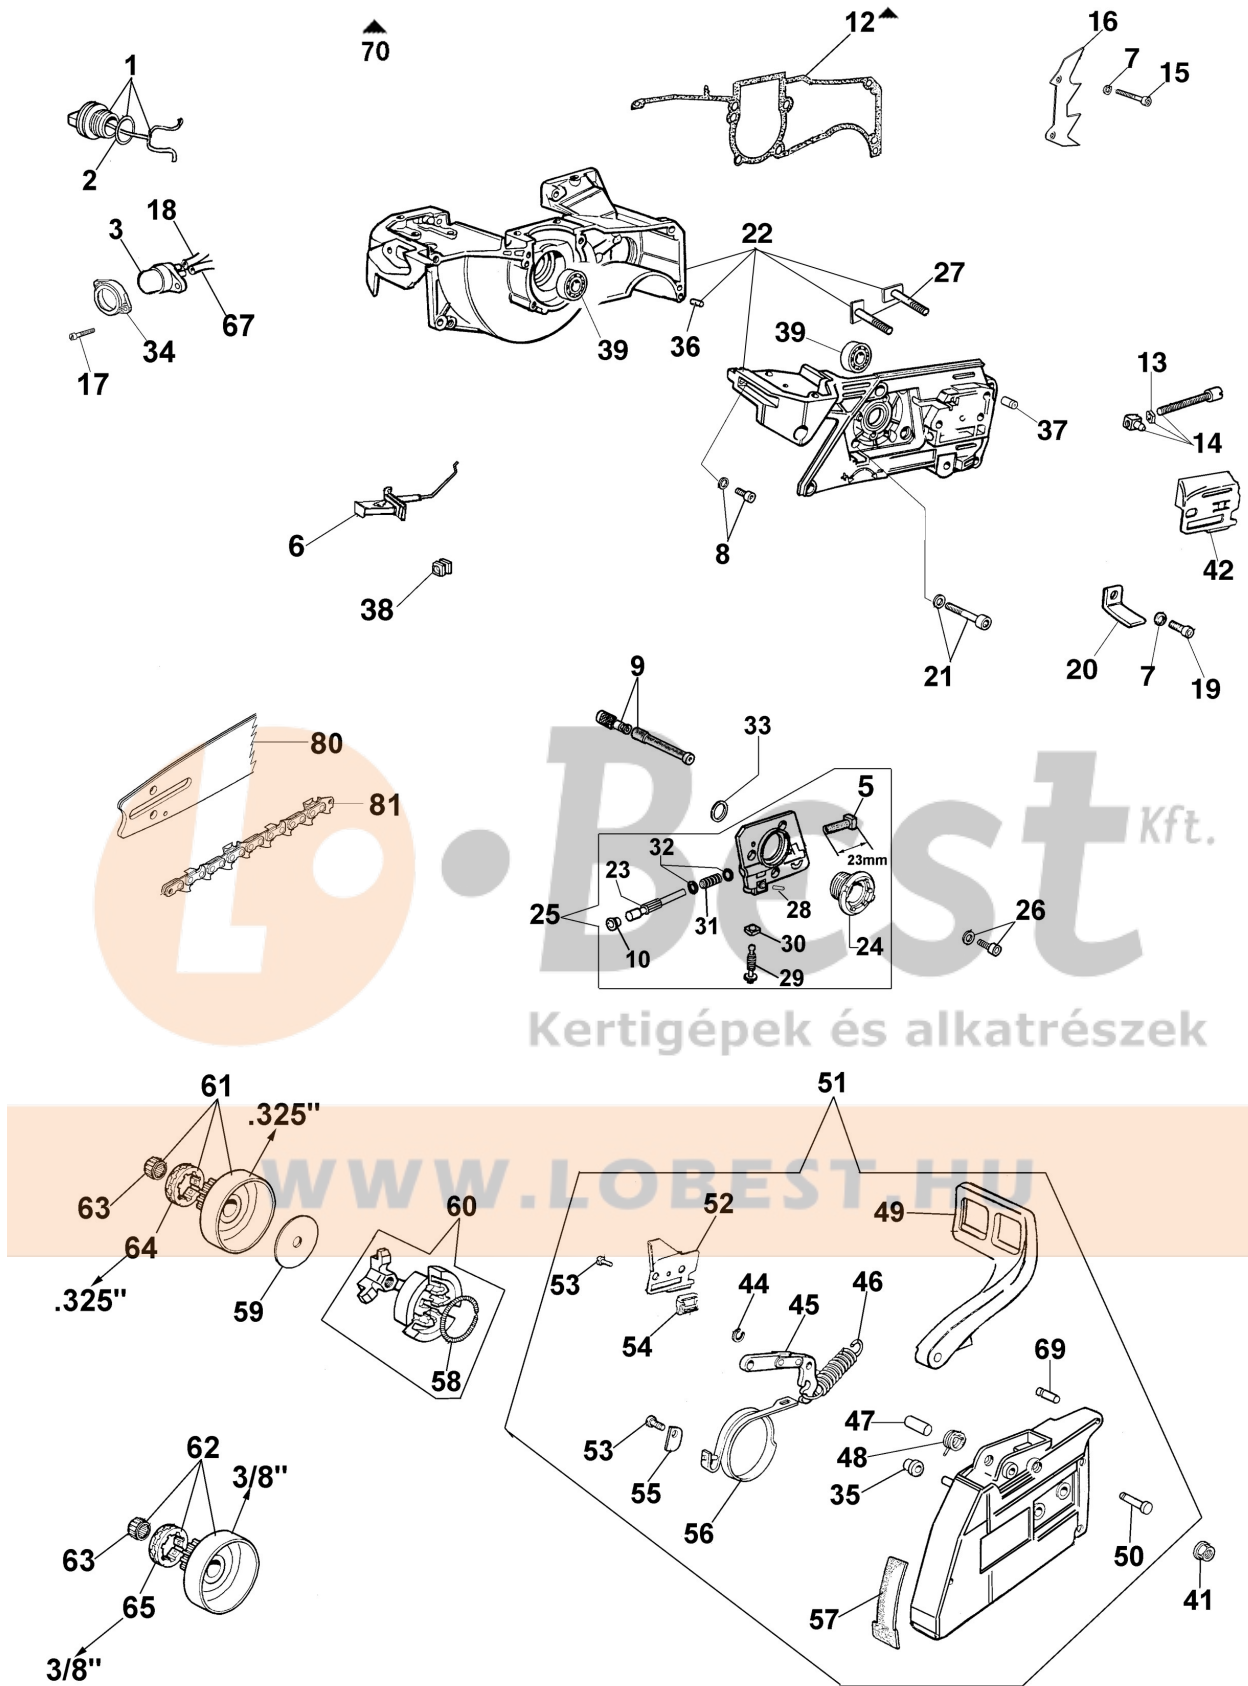

WWW.LOBEST.HU

Illustration Crankcase and chain brake

Illustration Crankcase and chain brake

Ref.Nu	Qty	Part number	Description	Validity from	Validity till	Notes	Bulletin
1	1	50080150R	Tank cap			arancione/orange	
2	1	099900090R	Ring				
3	1	50010032R	Air purge				
5	1	50010163R	Tube				
6	1	50020086R	Starter lever				
7	8	3833073R	Washer				
8	1	3891053R	Screw				
9	1	097000147AR	Oil suction				
10	1	097000078	Cap				
12	1	50010047AR	Gasket				
13	1	50010079	Clamp				
14	1	50010151	Chain tensioner				
15	2	3891063R	Screw				
16	1	50010050BR	Spike				
17	1	3960106R	Screw				
18	1	61250228R	Tube				
19	1	3891036R	Screw				
20	1	50250226R	Clamp				
21	4	3891054R	Screw				
22	1	50022083CR	Crankcase assy				
23	1	097000069B	Piston pump				
24	1	50010036AR	Worm gear				
25	1	50012138	Oil pump				
26	3	3891015R	Screw				
27	2	50010301R	Screw				
28	1	097000062	Plug				
29	1	50010037	Screw				
30	1	097000068	Clamp				
31	1	097000071A	Spring				
32	2	097000070	Washer				
33	1	50010044	Washer				
34	1	50010175	Guard				
35	1	006000300	Bushing				
36	1	3023008R	Plug				
37	1	097000229R	Breather valve				
38	1	097000057R	Grommet				
39	2	3034012R	Bearing				
41	2	50010148R	Nut				
42	1	50010010AR	Plate				
44	1	3026003R	Ring				
45	1	097000146	Lever				
46	1	099900152AR	Spring				
47	1	097000107	Plug				
48	1	50010088AR	Spring				