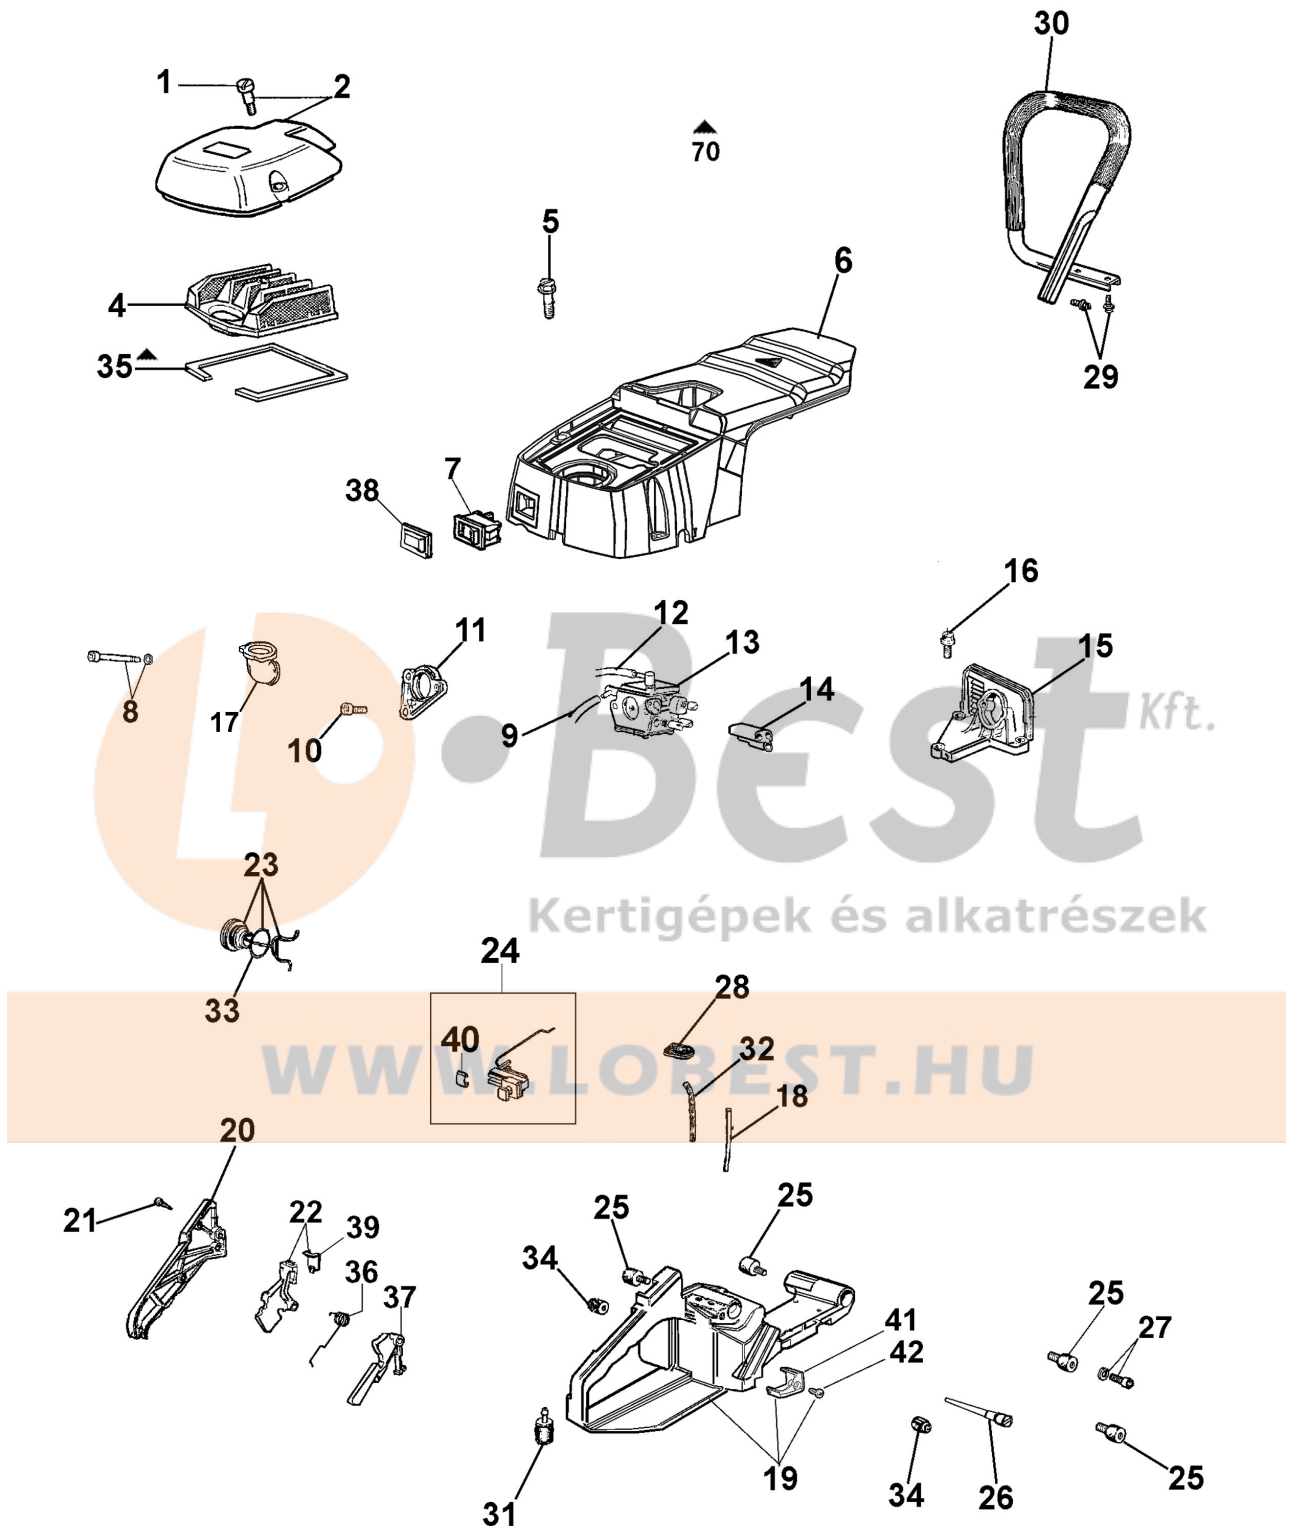

Illustration Tank and air filter

Ref.Nu	Qty	Part number	Description	Validity from	Validity till	Notes	Bulletin
1	1	093000468AR	Screw				
2	1	50020082AR	Cover				
4	1	098000092R	Air filter nylon				
5	1	3891048R	Screw				
6	1	50020116R	Engine cover				
7	1	2317021R	Switch				
8	2	3891054R	Screw				
9	1	098000319AR	Tube				
10	3	3893060R	Screw				
11	1	50010028R	Flange				
12	1	52040091R	Tube				
13	1	50020105R	Carburetor kit HDA-350				
14	1	50020106R	Screw guide				
15	1	50010017AR	Support				
16	3	3860129R	Screw				
17	1	50010027R	Manifold				
18	1	61350329R	Tube				
19	1	50020097HR	Fuel tank				
20	1	50020085BR	Cover				
21	3	3960032R	Screw				
22	1	098000406	Throttle lever assy				
23	1	50340265R	Cap			arancione/orange	
24	1	50020117R	Throttle rod				
25	4	097000038AR	AV-mount				
26	1	099900083BR	Breather valve				
27	4	3891036R	Screw				
28	1	50010029R	Grommet				
29	1	3893001R	Screw				
30	1	50250165AR	Handle				
31	1	50010218R	Fuel filter				
32	1	098000319AR	Tube				
33	1	099900090R	Ring				
34	2	50010061R	AV-mount				
35	1	097000056R	Gasket				
36	1	097000028R	Spring				
37	1	50200040R	Lever				
38	1	2317013R	Guard				
39	1	50010150R	Plate				
40	1	52010134R	Plate				
41	1	50250025R	Guard				
42	1	3960098R	Screw				
70	1	50012052B	Gasket set