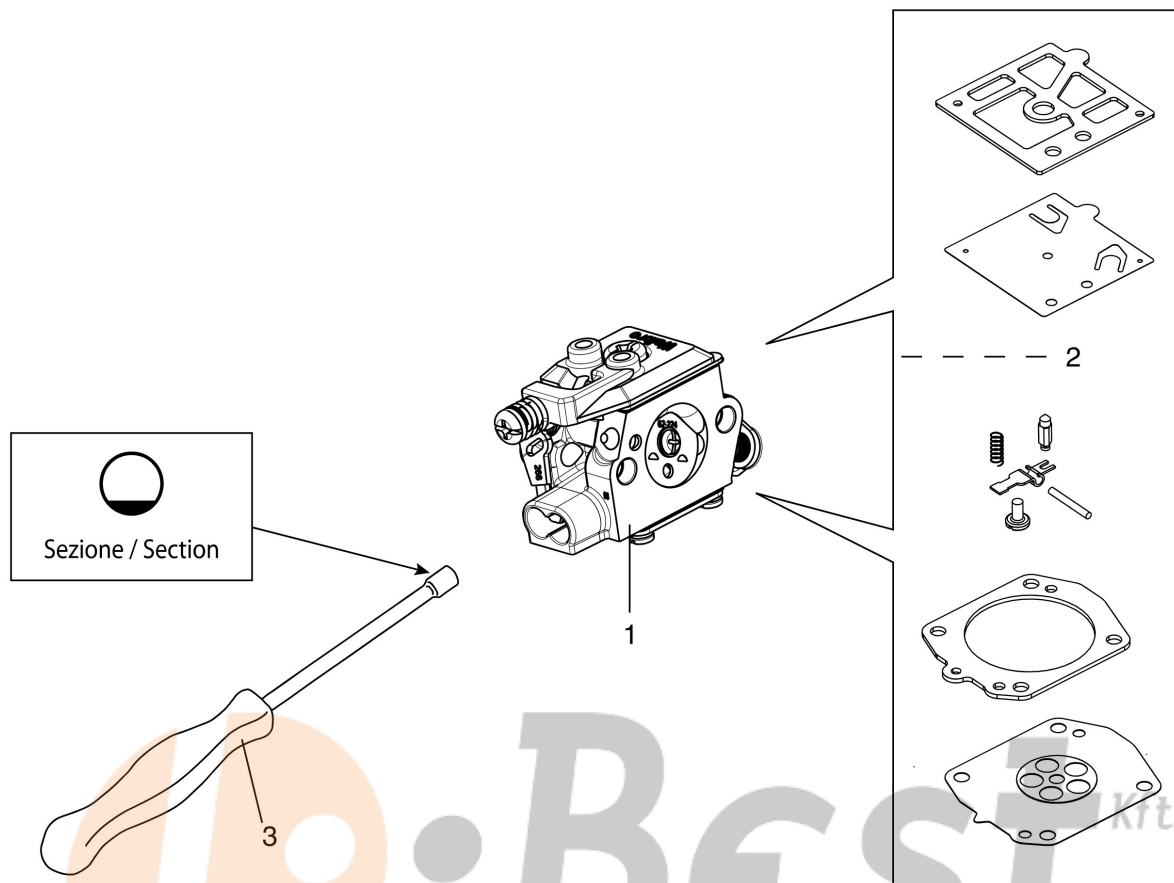

WWW.LOBEST.HU

Illustration Tank and air filter

Ref.Nu	Qty	Part number	Description	Validity from	Validity till	Notes	Bulletin
1	1	093000468AR	Screw				
2	1	50020082AR	Cover				
4	1	098000092R	Air filter nylon				
5	1	3891048R	Screw				
6	1	50020116R	Engine cover				
7	1	2317021R	Switch				
8	2	3891054R	Screw				
9	1	098000319AR	Tube				
10	3	3893060R	Screw				
11	1	50010028R	Flange				
12	1	52040091R	Tube				
13	1	50020105R	Carburetor kit HDA-350				
14	1	50020106R	Screw guide				
15	1	50010017AR	Support				
16	3	3860129R	Screw				
17	1	50010027R	Manifold				
18	1	61350329R	Tube				
19	1	50020097HR	Fuel tank				
20	1	50020085BR	Cover				
21	3	3960032R	Screw				
22	1	098000406	Throttle lever assy				
23	1	50340265R	Cap			arancione/orange	
24	1	50020117R	Throttle rod				
25	4	097000038AR	AV-mount				
26	1	099900083BR	Breather valve				
27	4	3891036R	Screw				
28	1	50010029R	Grommet				
29	1	3893001R	Screw				
30	1	50250165AR	Handle				
31	1	50010218R	Fuel filter				
32	1	098000319AR	Tube				
33	1	099900090R	Ring				
34	2	50010061R	AV-mount				
35	1	097000056R	Gasket				
36	1	097000028R	Spring				
37	1	50200040R	Lever				
38	1	2317013R	Guard				
39	1	50010150R	Plate				
40	1	52010134R	Plate				
41	1	50250025R	Guard				
42	1	3960098R	Screw				
70	1	50012052B	Gasket set				