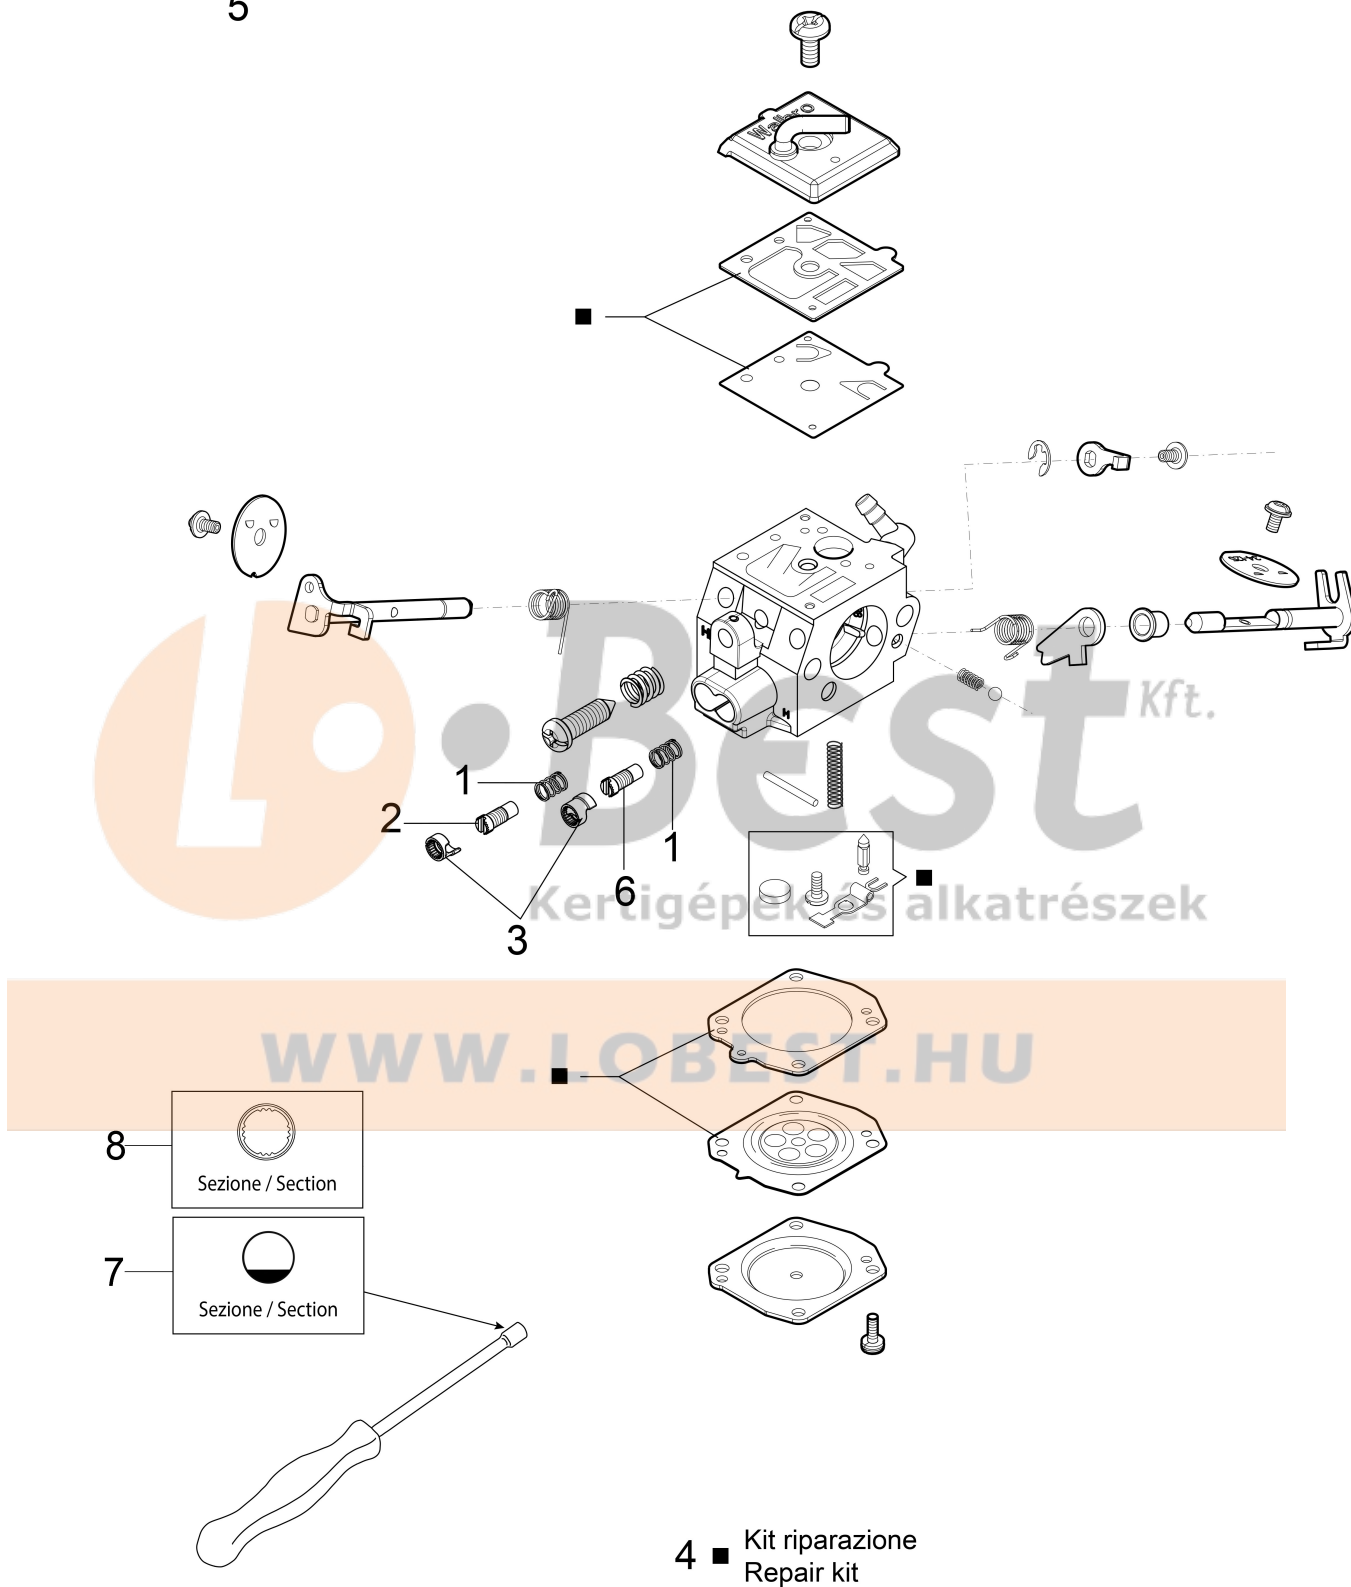

5

4 ■ Kit riparazione
Repair kit

Illustration Carburetor HD-57 (EURO1 - 5)

Ref.Nu	Qty	Part number	Description	Validity from	Validity till	Notes	Bulletin
1	2	2318107	Spring				
2	1	2318108	Adjust. screw MIN				
3	1	2318106	Cap				
4	1	2318669R	Repair kit				
5	1	2318061BR	Carburetor HD-57				
6	1	2318109	Adjust. screw MAX				
7	1	3055142R	Special screwdriver				
8	1	2304001R	Special screwdriver KNURL-STYLE				EI02-02_22