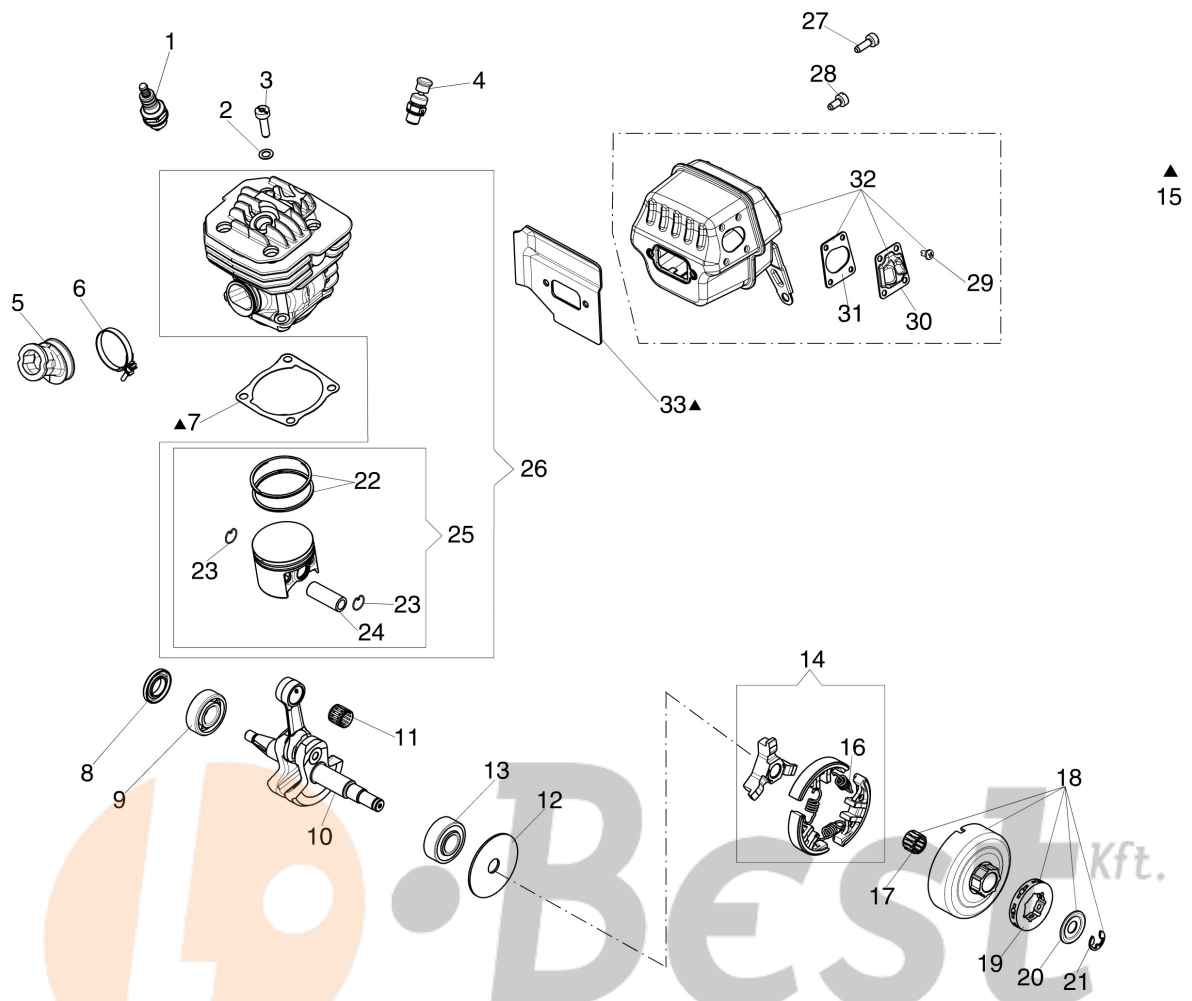

WWW.LOBEST.HU

Illustration Engine

Ref.Nu	Qty	Part number	Description	Validity from	Validity till	Notes	Bulletin
1	1	3055118R	Spark plug				
2	4	3833076R	Washer				
3	4	3891086R	Screw				
4	1	50250178R	Decompressor				
5	1	50250020R	Manifold				
6	1	097000059A	Spring				
7	1	50010046DR	Gasket				
8	1	007201313R	Seal ring				
9	1	3034012R	Bearing				
10	1	50250001AR	Crankshaft				
11	1	3037014R	Bearing				
12	1	50250062R	Washer				
13	1	3035026R	Bearing				
14	1	50250063R	Clutch				
15	1	50252015	Gasket set				
16	3	50250089R	Spring				
17	1	3037035R	Thrust bearing				
18	1	50252016	Clutch drum				
19	1	006100730R	Ring				
20	1	50250066R	Spacer				
21	1	3026009R	Ring				
22	2	3123005R	Piston ring Ø48				
23	2	007201198R	Ring				
24	1	50010031R	Piston pin				
25	1	50252010	Piston assy				
26	1	50252011A	Complete cylinder				
27	2	3891038R	Screw				
28	2	3891036R	Screw				
29	4	3860136R	Screw				
30	1	50250079R	Deflector				
31	1	50140120	Gasket				
33	1	50250081R	Gasket				
32	1	50250283R	Complete muffler				

Best Kft.
Kertigépek és alkatrészek

WWW.LOBEST.HU