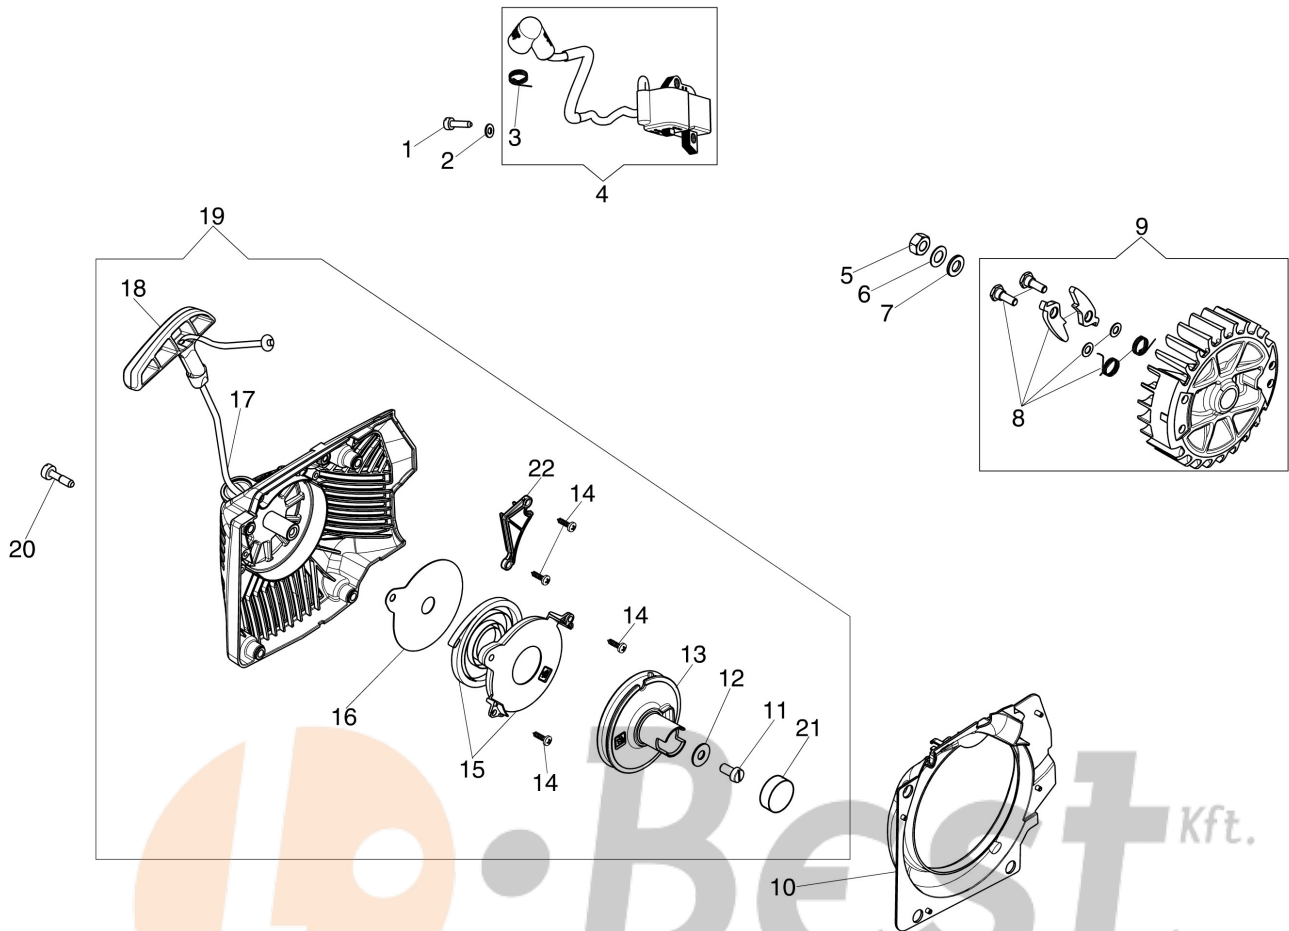

Lobest Kft.
Kertigépek és alkatrészek

WWW.LOBEST.HU

Illustration Ignition system

Ref.Nu	Qty	Part number	Description	Validity from	Validity till	Notes	Bulletin
1	2	3891015R	Screw				
2	2	3916004R	Washer				
3	1	50050127	Spring				
4	1	50250003R	Ignition coil				
5	1	004000142R	Nut				
6	1	3833080R	Washer				
7	1	3916009R	Washer				
8	1	52012027	Pawl kit				
9	1	50250015R	Flywheel set				
10	1	50250030AR	Flange				
11	1	3908036R	Screw				
12	1	3918006R	Washer				
13	1	50250043AR	Starter pulley				
14	4	3960017AR	Screw				
15	1	50250045R	Starter spring				
16	1	50250042R	Washer				
17	1	098000079R	Starter rope				
18	1	50170017R	Starter handle				
19	1	50250039CR	Starter assy				
20	3	3891046R	Screw				
21	1	50140052R	Cap				
22	1	52010180	Cover