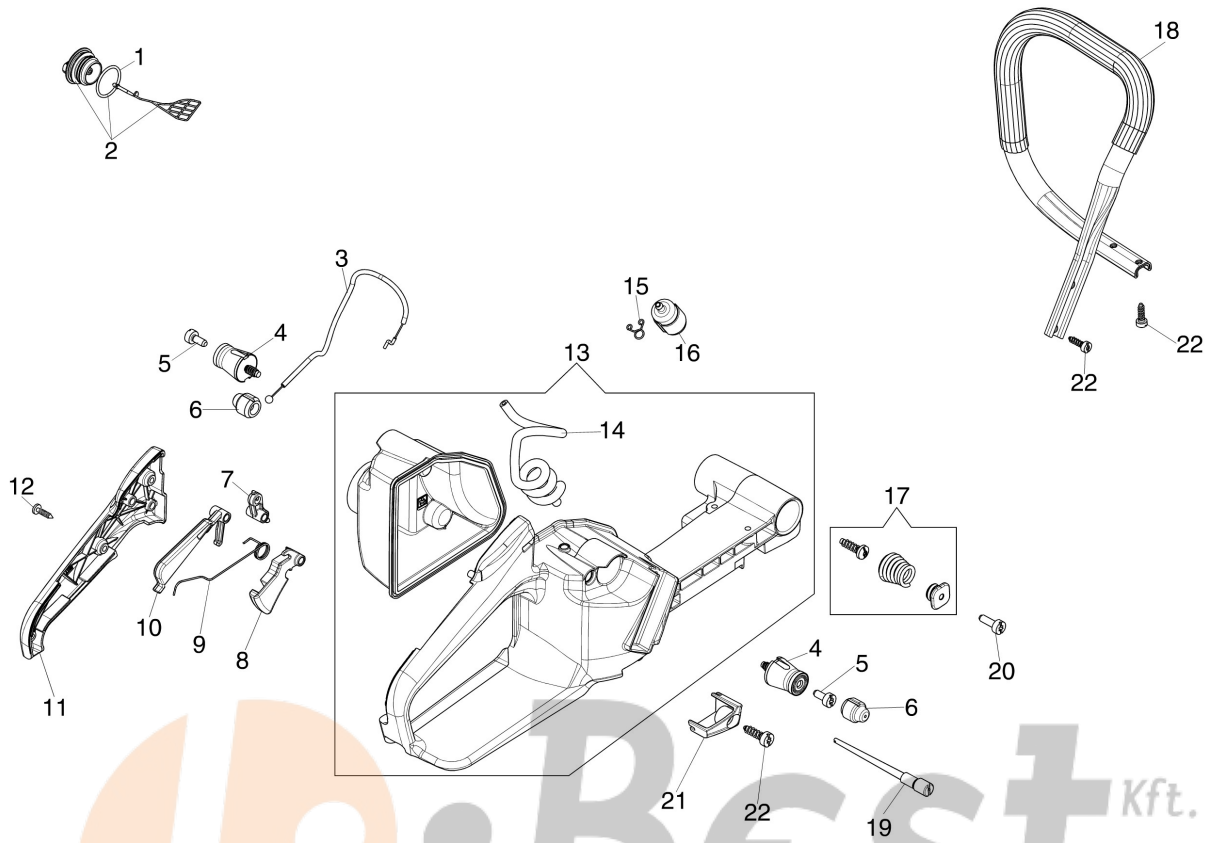

Lobest Kft.
Kertigépek és alkatrészek

WWW.LOBEST.HU

Illustration Tank and handle

Ref.Nu	Qty	Part number	Description	Validity from	Validity till	Notes	Bulletin
1	1	099900090R	Ring				
2	1	50340265R	Cap			arancione/orange	
3	1	50250086R	Throttle cable				
4	2	52010066R	AV-mount				
5	2	3891036R	Screw				
6	2	50010061R	AV-mount				
7	1	50250103R	Cam				
8	1	50250097AR	Throttle lever				
9	1	50250122R	Spring				
10	1	50250098R	Lever				
11	1	50250024R	Cover				
12	3	3960032R	Screw				
13	1	50252031CR	Tank				
14	1	50250148R	Tube				
15	1	4098377R	Band				
16	1	50010218R	Fuel filter				
17	2	50250032R	AV-mount				
18	1	50250165AR	Handle				
19	1	099900083BR	Breather valve				
20	2	3891036R	Screw				
21	1	50250025R	Guard				
22	5	3893001R	Screw