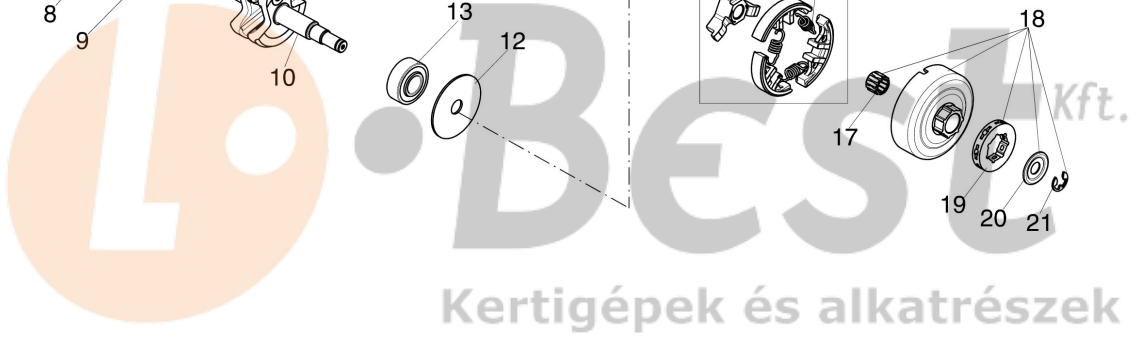

### Documents

Engine

Ignition system

Crankcase and air filter

Tank and handle

Brake and chain cover

Carburetor HD-57 (EURO1 - 5)

[WWW.LOBEST.HU](http://WWW.LOBEST.HU)