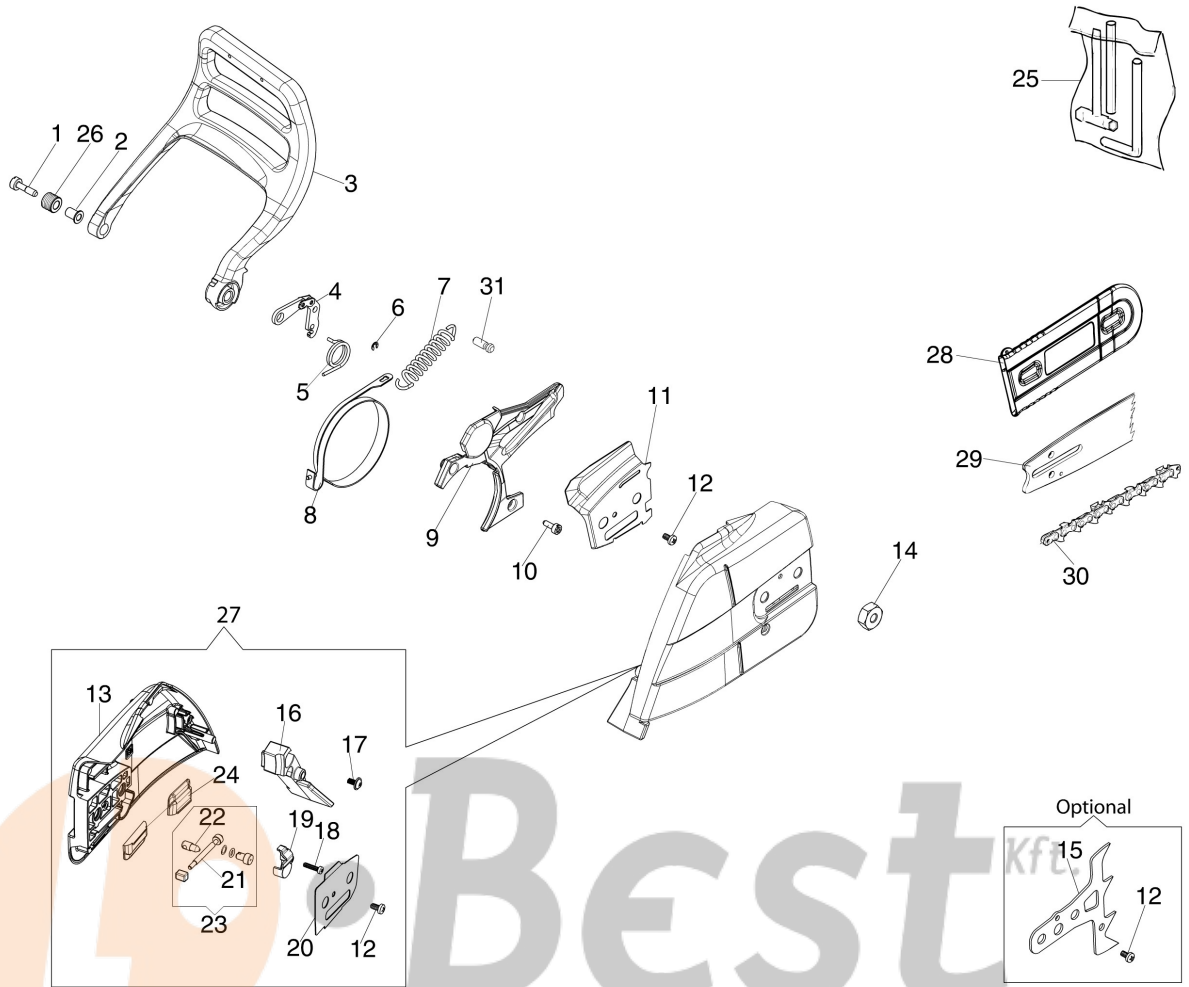

Illustration Brake and chain cover

Best
Kertigépek és alkatrészek

WWW.LOBEST.HU

Illustration Brake and chain cover

Ref.Nu	Qty	Part number	Description	Validity from	Validity till	Notes	Bulletin
1	1	3891046R	Screw				
2	1	50250138AR	Bushing				
3	1	50250053AR	Guard				
4	1	097000146	Lever				
5	1	50240048R	Spring				
6	1	3026003R	Ring				
7	1	095000219AR	Spring				
8	1	50250046R	Brake band				
9	1	50250056R	Guard				
10	3	3891009R	Screw				
11	1	50250047R	Plate				
12	2	3960045	Screw				
13	1	50250038AR	Cover				
14	2	3980013R	Nut				
15	1	50250125R	Spike				
16	1	50250050R	Guard				
17	1	3960046R	Screw				
18	1	3960009R	Screw				
19	1	50070081R	Cover				
20	1	50250049R	Plate				
21	1	50070080	Chain tensioner screw				
22	1	50250093R	Adjuster nut				
23	1	50250168	Chain tensioner screw kit				
24	2	50070149R	Guard				
25	1	50250090AR	Tool kit				
26	1	50250153R	Buffer				
27	1	50250048AR	Chain cover assy				
28	1	3063088R	Bar cover - 50 cm				
29	1	50250109R	Bar 28" - 71 cm			Optional	
29	1	50250108R	Bar 24" - 61 cm				
29	1	50250106R	Bar 18" - 46 cm				
29	1	50250107R	Bar 20" - 51 cm				
30	1	30629001A	Chain .3/8" x .058" (1,5mm) - 68 links				
30	1	30629002A	Chain .3/8" x .058" (1,5mm) - 72 links				
31	1	50010243R	Pin