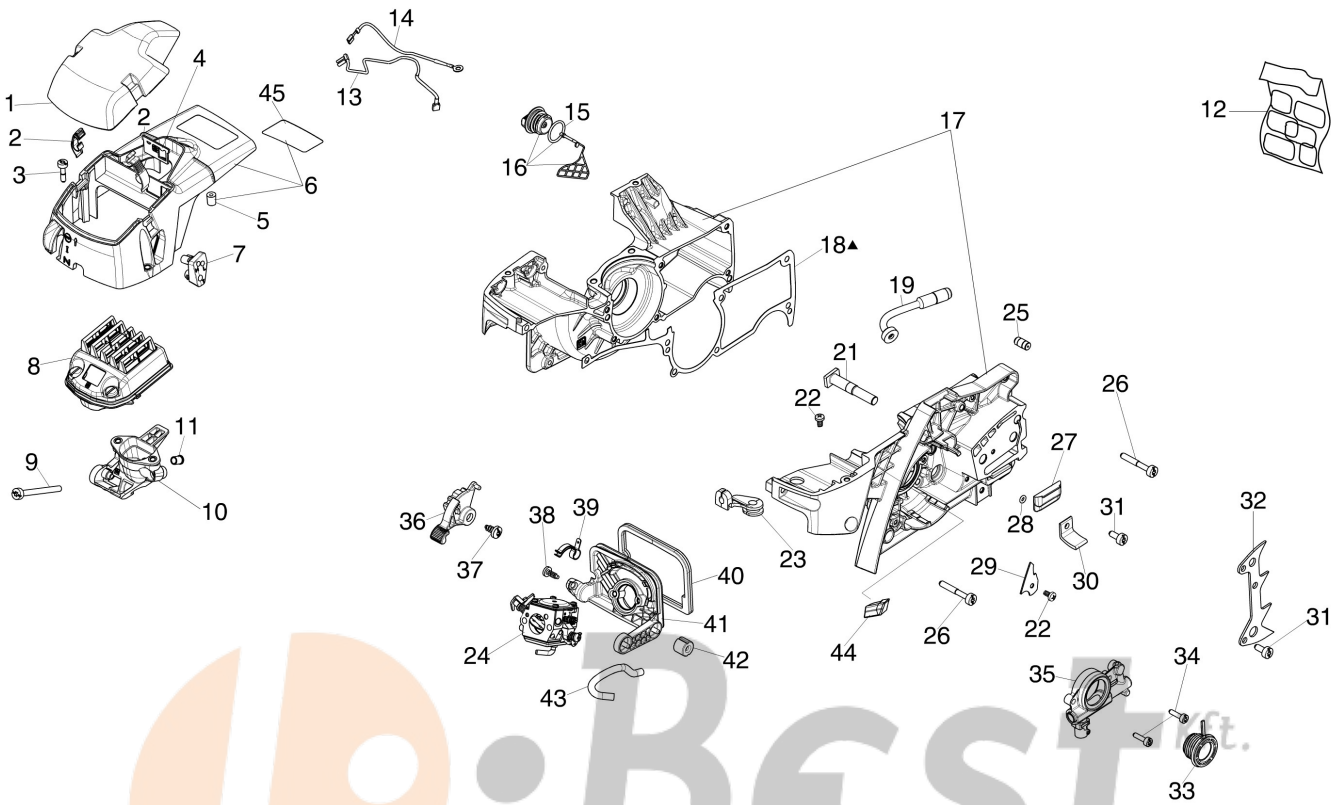

LOBEST
Kertigépek és alkatrészek

WWW.LOBEST.HU

Illustration Crankcase and air filter

Ref.Nu	Qty	Part number	Description	Validity from	Validity till	Notes	Bulletin
1	1	50250085R	Filter cover				
2	2	50250151R	Clip				
3	2	3891046R	Screw				
4	2	50250069R	Deflector				
5	1	50070126R	Spacer				
6	1	50252014B	Cover				
7	1	50250129AR	Slide				
8	1	50250026R	Air filter				
9	2	3891064R	Screw				
10	1	50250071AR	Air filter support				
11	2	56550044R	Bushing				
12	1	50250236	Labels kit				
13	1	50250141R	Engine stop wire				
14	1	50250128R	Cable				
15	1	3049047R	O-ring				
16	1	50080150R	Tank cap			arancione/orange	
17	1	50252017A	Crankcase assy				
18	1	50250084R	Gasket				
19	1	097000147AR	Oil suction				
20	1	50252015	Gasket set				
21	2	50250021R	Screw				
22	1	3960045	Screw				
23	1	50250133R	Grommet				
24	1	2318061BR	Carburetor HD-57				
25	1	097000229R	Breather valve				
26	7	3891054R	Screw				
27	1	50070149R	Guard				
28	1	3049005R	O-ring				
29	1	50250012R	Plate				
30	1	50250226R	Clamp				
31	3	3891036R	Screw				
32	1	50250031R	Spike				
33	1	50250083AR	Worm gear				
34	2	3891015R	Screw				
35	1	50250057R	Oil pump				
36	1	50250142R	Stop lever				
37	1	3993053R	Screw				
38	1	3960070AR	Screw				
39	1	50250073R	Spring				
40	1	50250070R	Gasket				
41	1	50250019R	Support				
42	4	50250074R	AV-mount				
43	1	005000028R	Tube				
44	1	50250186R	Limit switch