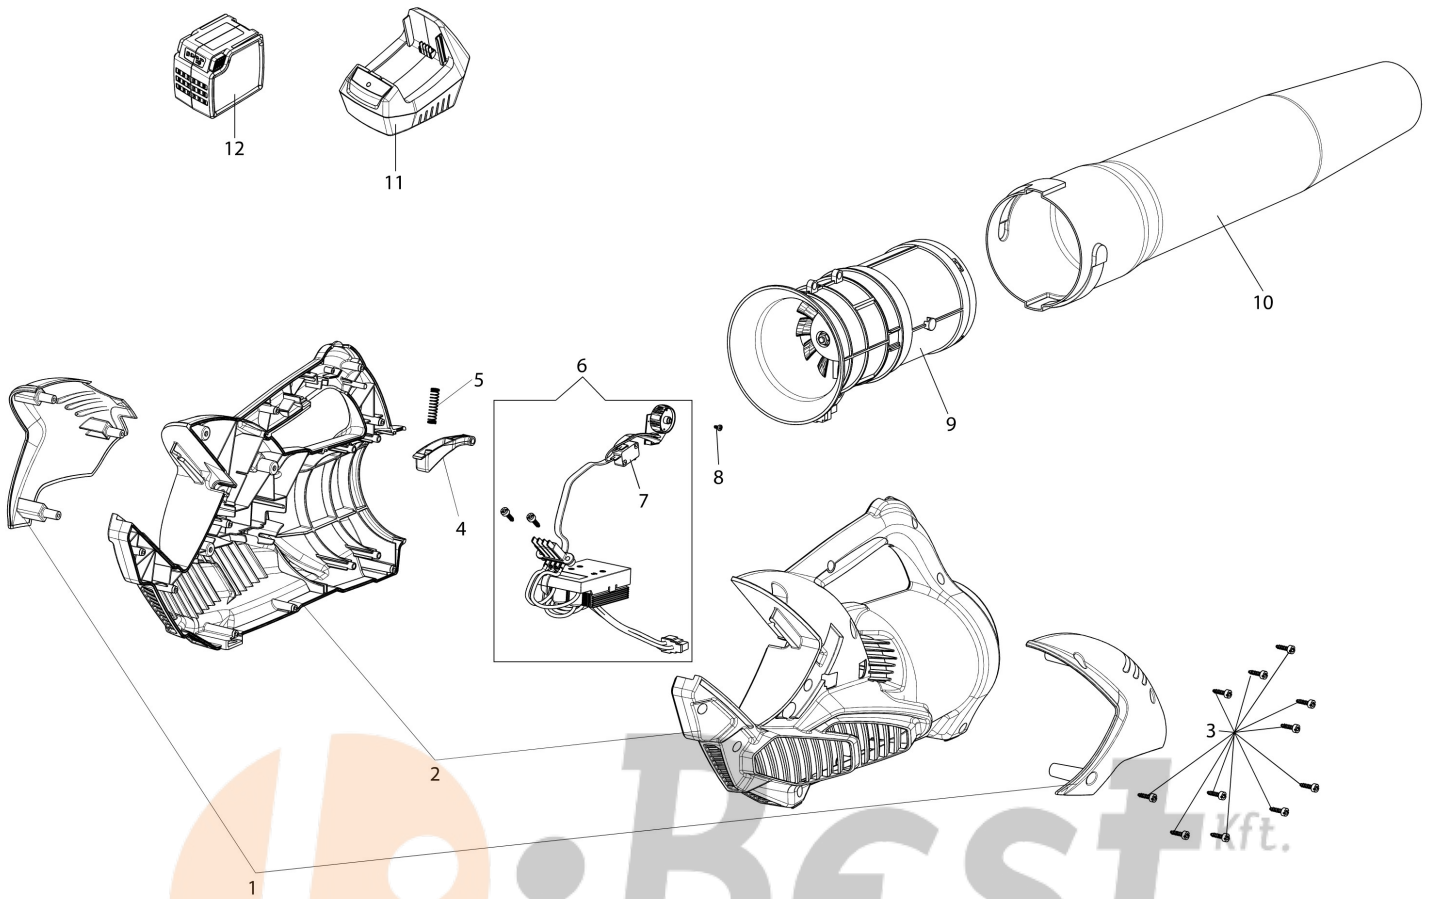

BVi 60 Blower

Documents

[Complete illustrated parts list](#)

WWW.LOBEST.HU

LOBEST
Kertigépek és alkatrészek

WWW.LOBEST.HU

Illustration Complete illustrated parts list

| Ref.Nu | Qty | Part number | Description | Validity from | Validity till | Notes | Bulletin |
|--------|-----|-------------|------------------|---------------|---------------|--------------|----------|
| 1 | 1 | 54060029 | Bowl cap | | | | |
| 2 | 1 | 54060031 | Motor housing | | | | |
| 3 | 11 | 3893016AR | Screw | | | | |
| 4 | 1 | 54060005R | Throttle lever | | | | |
| 5 | 1 | 54060006R | Spring | | | | |
| 6 | 1 | 54062001AR | Electrical parts | | | | |
| 7 | 1 | 54040016R | Switch | | | | |
| 8 | 1 | 094500317R | Screw | | | | |
| 9 | 1 | 54062002R | Complete motor | | | | |
| 10 | 1 | 54060007R | Tube | | | | |
| 11 | 1 | 54030007 | Battery charger | | | | |
| 11 | 1 | 54030018 | Battery charger | | | Fast charger | |
| 12 | 1 | 54030027 | Battery | | | 40V - 2,5AH | |
| 12 | 1 | 54030031 | Battery | | | 40V - 5AH | |