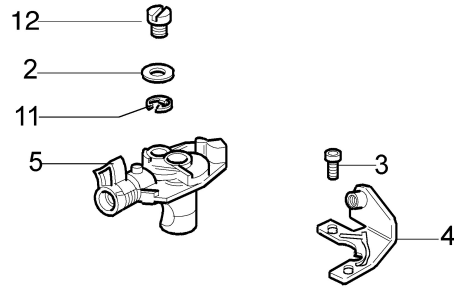

6 Kit riparazione
Repair kit

Illustration Carburetor WYK-176A

Ref.Nu	Qty	Part number	Description	Validity from	Validity till	Notes	Bulletin
1	1	2318491	Pump body assy				
2	1	2318703	Washer				
3	2	2318580	Screw				
4	1	2318813	Support				
5	1	2318493	Valve				
6	1	2318674	Repair kit				
7	1	2318571	Cover				
8	1	2318572	Primer pump				
9	4	2318585	Screw				
10	1	2318592	Valve				
11	1	2318189	Ring				
12	1	2318577	Adjuster nut				
13	1	2318969	Primer body				
14	1	2318568	Spring				
15	1	3052036R	Special screwdriver "D-style" type				
16	1	2304001R	Special screwdriver KNURL-STYLE				EI02-02_22