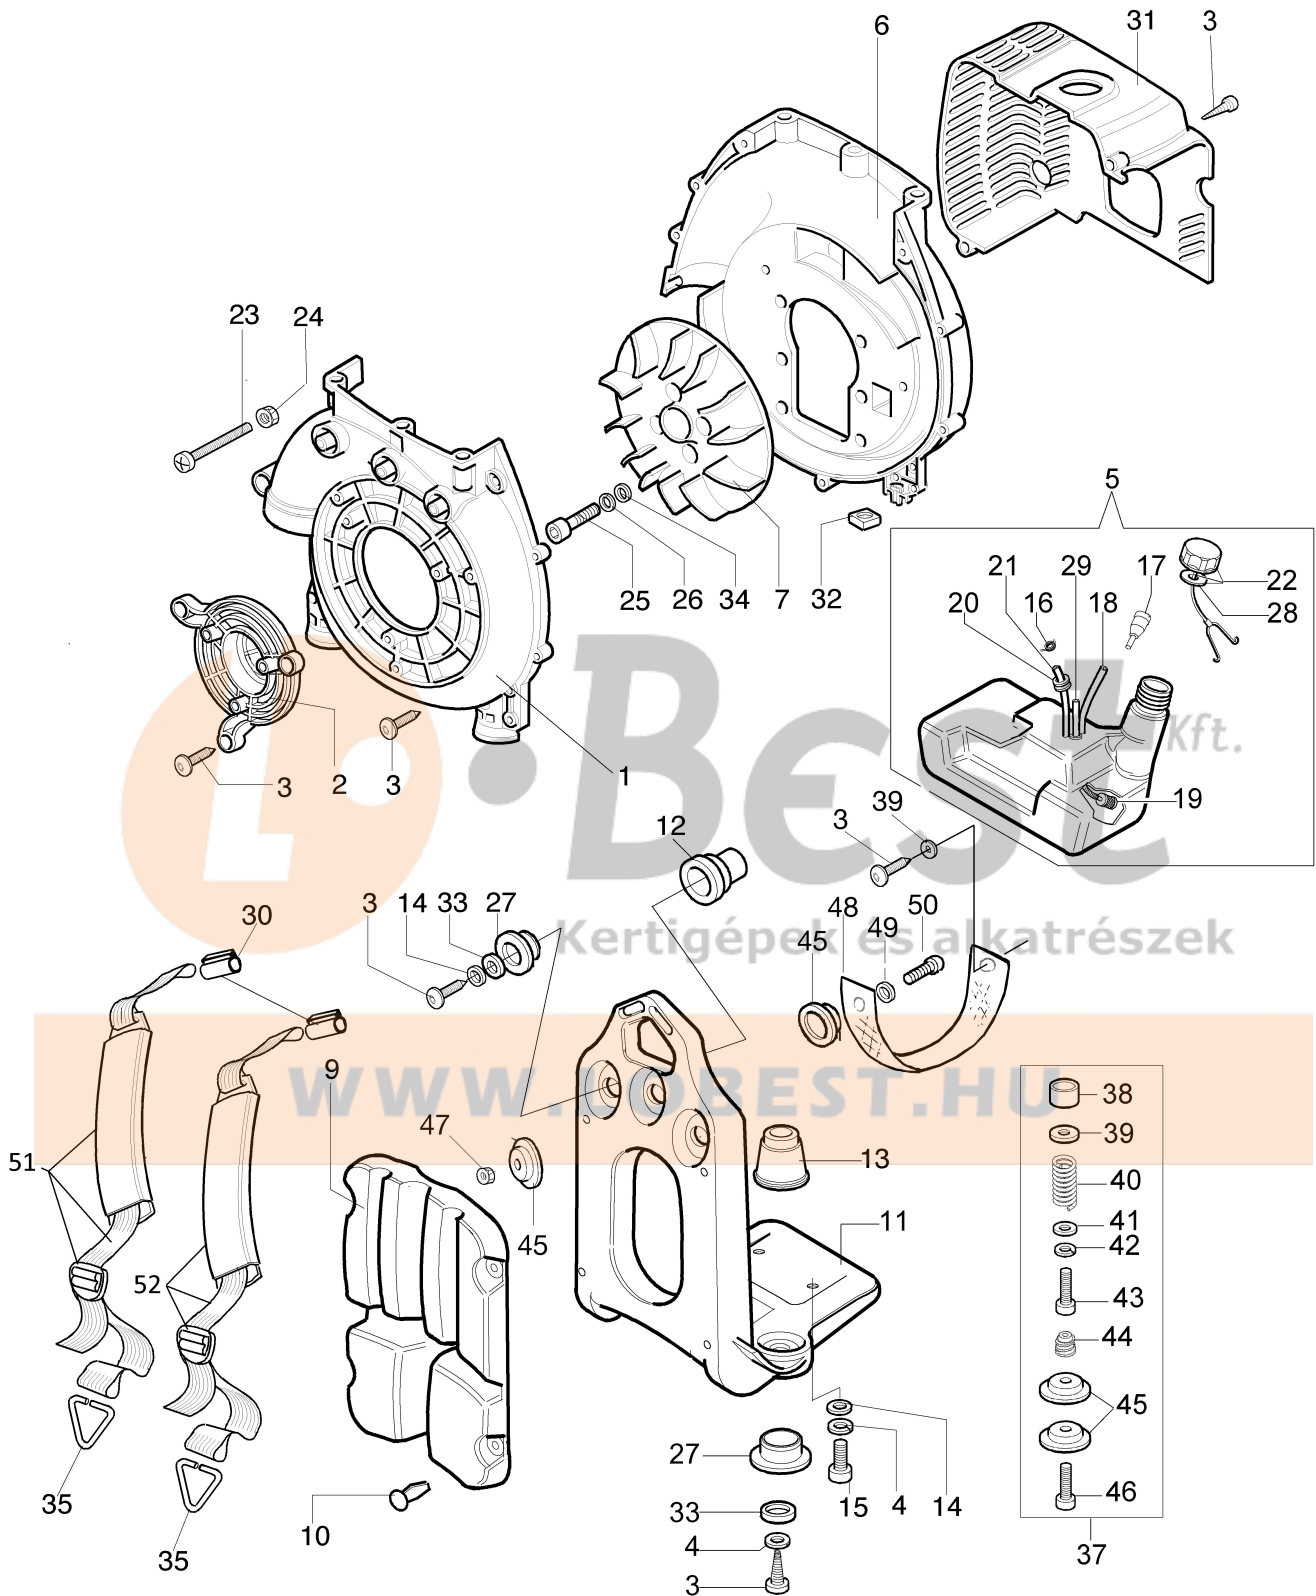

Illustration Deck and fan assy

Ref.Nu	Qty	Part number	Description	Validity from	Validity till	Notes	Bulletin
1	1	56520078DR	Half volute				
2	1	56020046	Guard				
3	19	3960091AR	Screw				
4	4	3819006R	Washer				
5	1	56520206R	Tank assy				
6	1	56520118DR	Half volute				
7	1	56520003BR	Impeller				
9	1	56520246AR	Padding				
10	4	3055054R	Clip				
11	1	56520111R	Frame				
12	2	56020112R	AV-mount				
13	2	56020136	Anti-vibration springs assy				
14	6	3918005R	Washer				
15	2	3801016R	Screw				
16	2	61110162BR	Bushing				
17	2	61070011AR	Breather valve				
18	1	56520160R	Tube				
19	1	61400322R	Fuel filter				
20	1	4161211R	Bush				
21	1	3073022AR	Fuel line				
22	1	50340265R	Cap				
23	2	3901064	Screw				
24	2	3914003R	Nut				
25	4	3801026R	Screw				
26	4	3819009R	Washer				
27	4	56520042R	Cover				
28	1	61070006R	Gasket				
29	1	56520159R	Tube				
30	2	365200150AR	Clamp				
31	1	56520172AR	Guard				
32	1	3980015	Nut				
33	4	56520043R	Flange				
34	4	3916006R	Washer				
35	2	56520255R	Hooking spring				
37	1	56020136	Anti-vibration springs assy				
38	1	56020134R	Bushing				
39	2	3918005R	Washer				
40	1	50070024R	Spring				
41	1	3918010R	Washer				
42	1	3833073R	Washer				
43	1	3801016R	Screw				
44	1	50070049R	Support				
45	4	56020135R	Flange