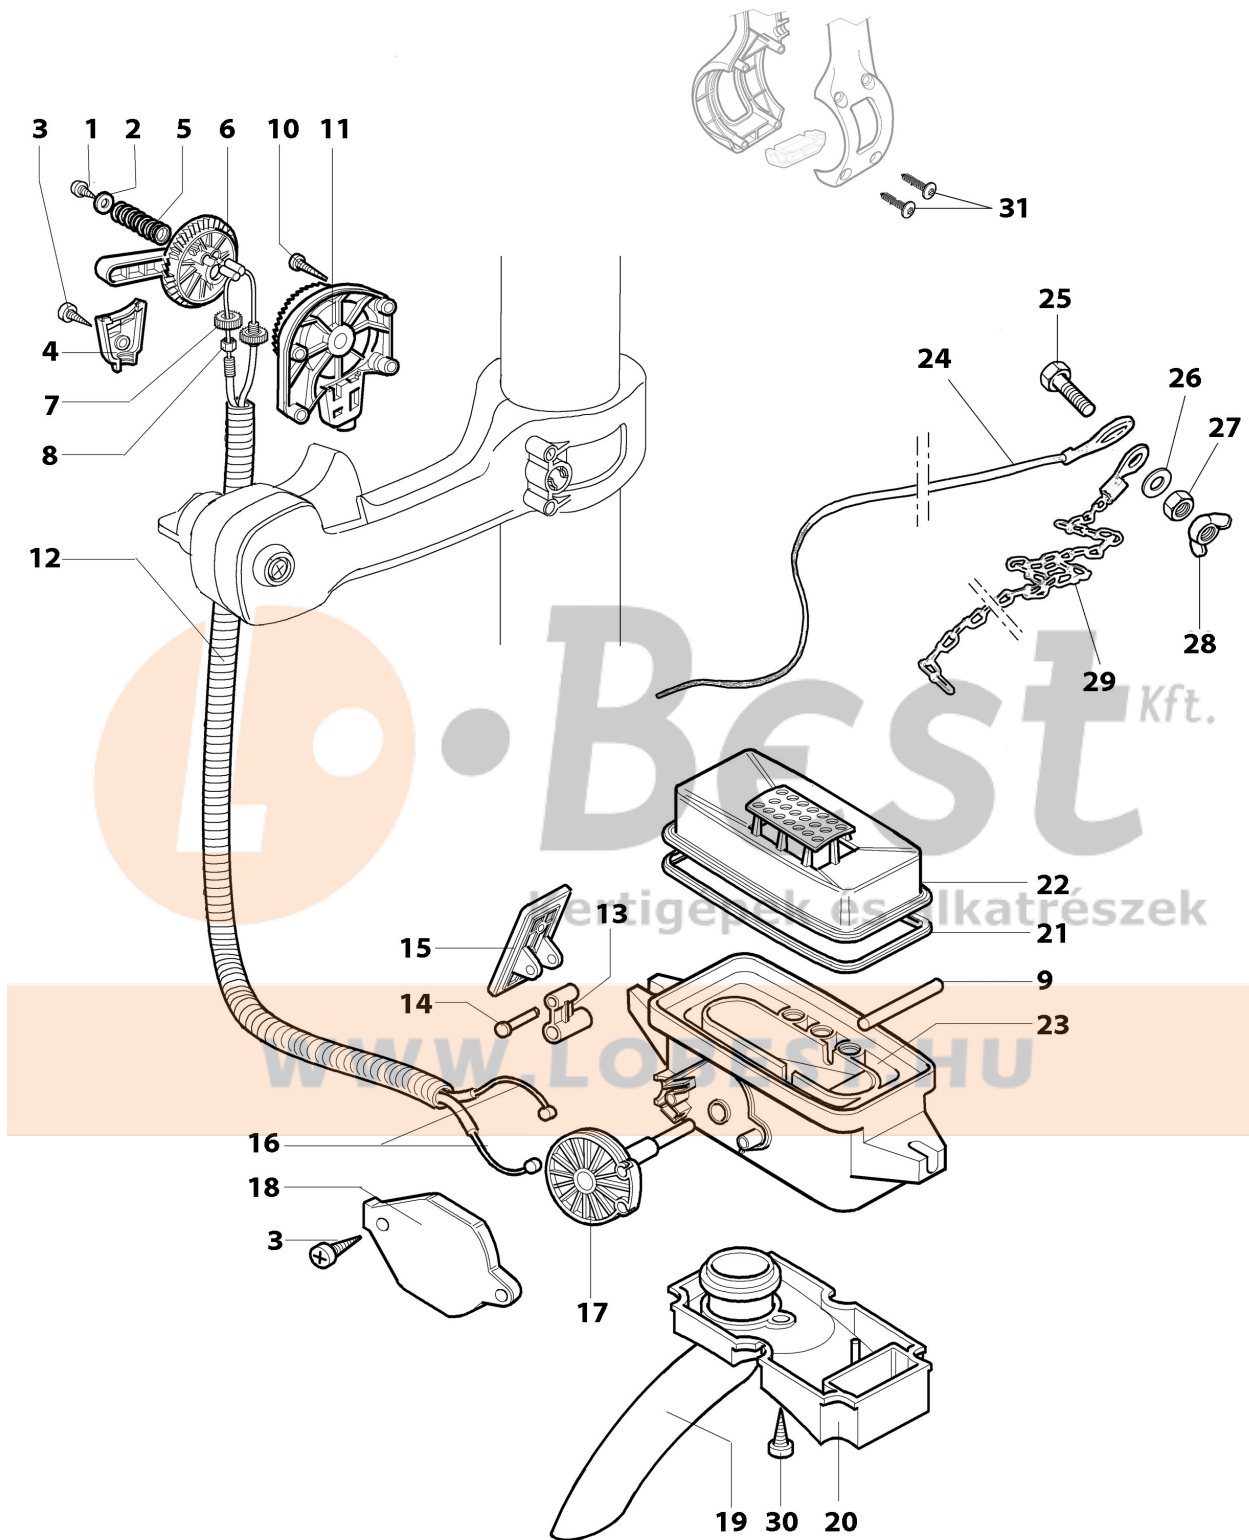

Illustration Dusting Kit (Optional)

Illustration Dusting Kit (Optional)

Ref.Nu	Qty	Part number	Description	Validity from	Validity till	Notes	Bulletin
1	1	3960091AR	Screw				
2	1	3918005R	Washer				
3	3	3960087AR	Screw				
4	1	56020153R	Cover				
5	1	56020029	Spring				
6	1	56020028	Lever				
7	2	56020025	Gears				
8	2	3911008R	Nut				
9	2	56020022	Pin				
10	4	3960063	Screw				
11	2	56020154R	Support				
12	1	56020037AR	Sheath				
13	1	56020014	Support				
14	1	56020013	Pin				
15	1	56020011	Gate valve				
16	2	56020024	Cable				
17	2	56020015R	Shaft				
18	2	56020152R	Guard				
19	2	56020018	Tube				
20	2	56020111	Support				
21	1	56020113B	Gasket				
22	1	56020010C	Starter case				
23	4	56020107	Case				
24	1	56020050	Antistatic cable				
25	1	3806021AR	Screw				
26	1	3918010R	Washer				
27	1	3912005R	Nut				
28	1	3915005	Nut				
29	1	56020051	Chain				
30	3	3960061AR	Screw				
31	2	070000032R	Screw				

Best Kft.
Kertigépek és alkatrészek

WWW.LOBEST.HU