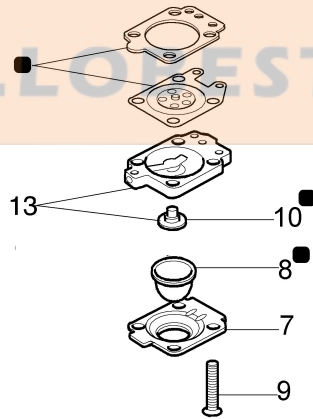

6 Kit riparazione
Repair kit

Illustration Carburetor WYK-176A

Ref.Nu	Qty	Part number	Description	Validity from	Validity till	Notes	Bulletin
1	1	2318491	Pump body assy				
2	1	2318703	Washer				
3	2	2318580	Screw				
4	1	2318813	Support				
5	1	2318493	Valve				
6	1	2318674	Repair kit				
7	1	2318571	Cover				
8	1	2318572	Primer pump				
9	4	2318585	Screw				
10	1	2318592	Valve				
11	1	2318189	Ring				
12	1	2318577	Adjuster nut				
13	1	2318969	Primer body				
14	1	2318568	Spring				
15	1	3052036R	Special screwdriver "D-style" type				
16	1	2304001R	Special screwdriver KNURL-STYLE				EI02-02_22