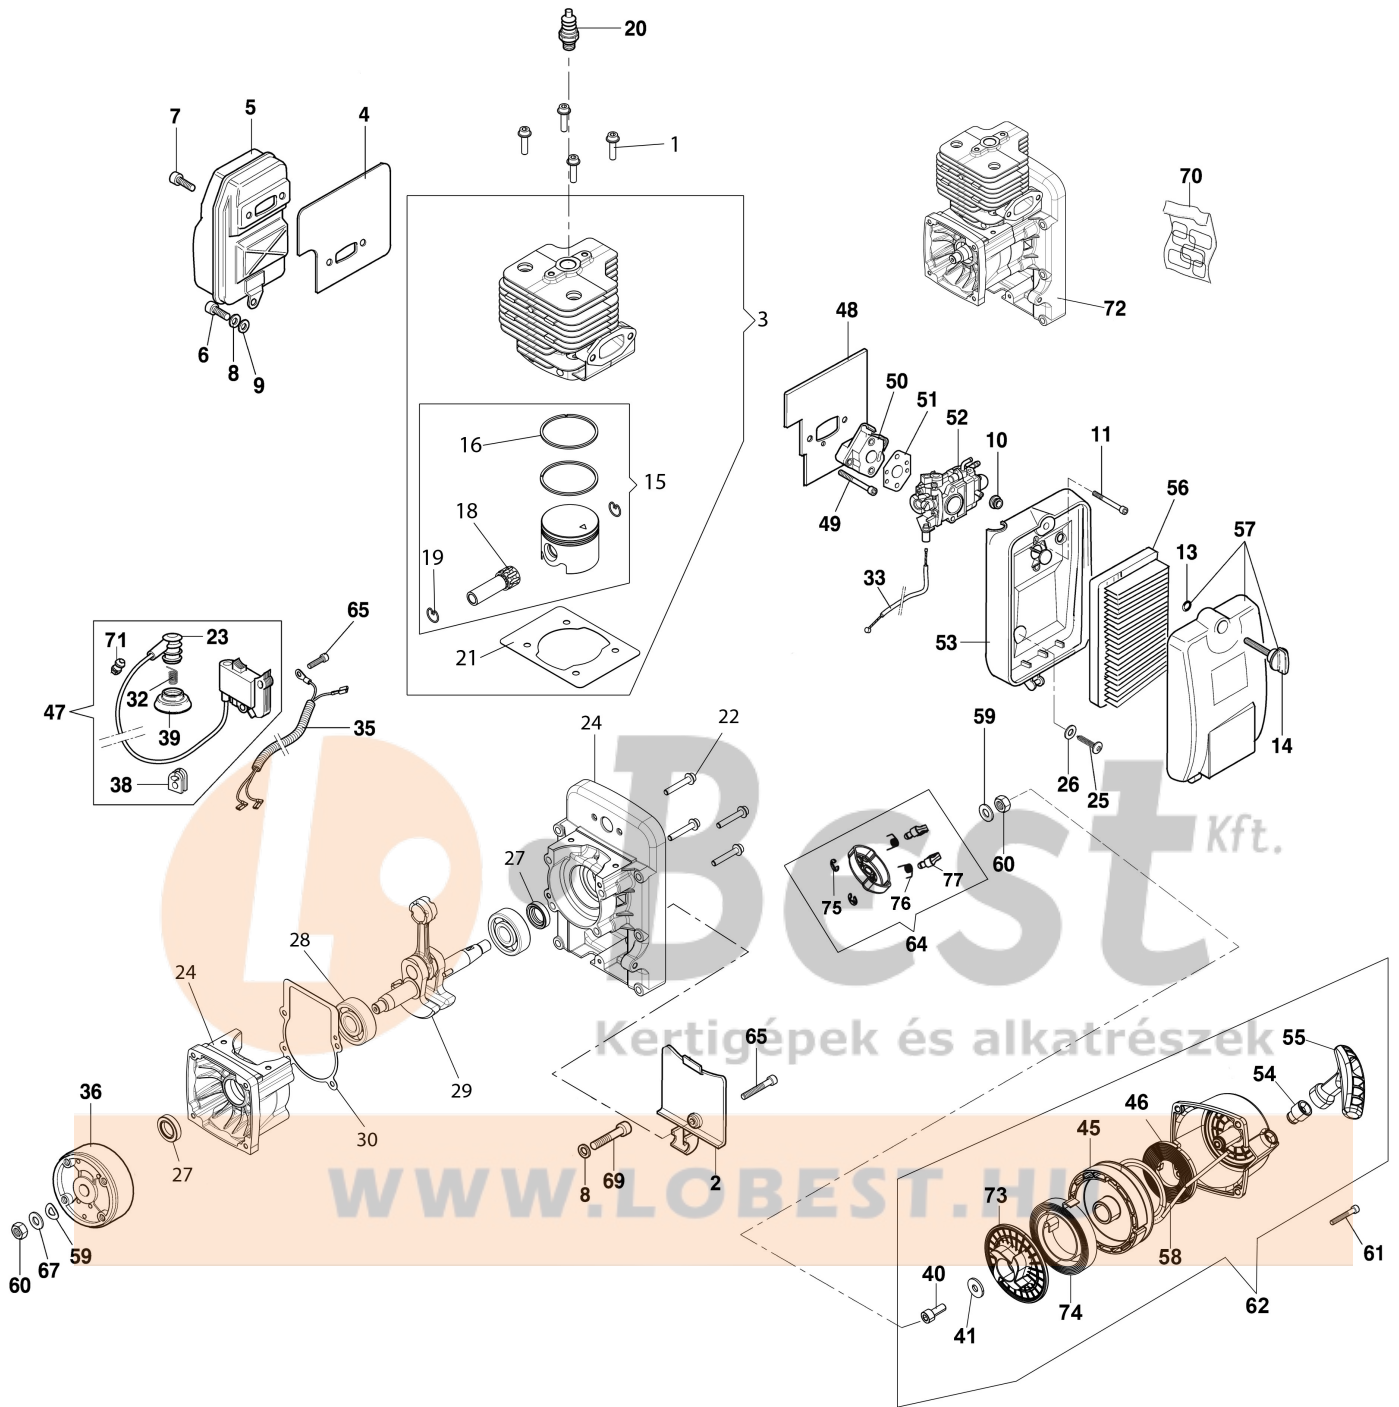

Illustration Starter assy and engine (from 01-2024)

Ref.Nu	Qty	Part number	Description	Validity from	Validity till	Notes	Bulletin
1	4	3860095R	Screw				
2	1	56520009	Cover				
3	1	56520275R	Complete cylinder kit				
4	1	56520010R	Gasket				
5	1	56520166R	Muffler				
6	1	3801020R	Screw				
7	2	005100906AR	Screw				
8	7	3819009R	Washer				
9	1	3916006R	Washer				
10	1	3912005R	Nut				
11	2	61112005R	Screw				
13	1	3049005R	O-ring				
14	1	56020159AR	Knob				
15	1	56520276R	Piston assy				
16	2	56520214R	Piston ring				
18	1	006000010	Thrust bearing				
19	2	56520257R	Locking sleeve				
20	1	3055118R	Spark plug				
21	1	56520226R	Gasket				
22	1	3860096R	Screw				
23	1	-	Not available for this product				
24	1	56520274R	Crankcase assy				
25	1	3960091AR	Screw				
26	8	3918005R	Washer				
27	2	3050025R	Seal ring				
28	2	3034214R	Bearing				
29	1	56520216R	Crankshaft				
30	1	56520225R	Gasket				
32	1	-	Not available for this product				
33	1	56520067AR	Throttle cable				
35	1	56520204AR	Cable				
36	1	56520004BR	Flywheel				
38	1	56520122	Grommet				
39	1	56520033	Cap				
40	1	3801009R	Screw				
41	1	3918005R	Washer				
45	1	61450024R	Starter pulley				
46	1	61450044AR	Starter spring				
47	1	56520273	Ignition coil				
48	1	56520021R	Gasket				
49	2	4175088R	Screw				
50	1	56520022AR	Insulator				
51	1	56520023AR	Gasket