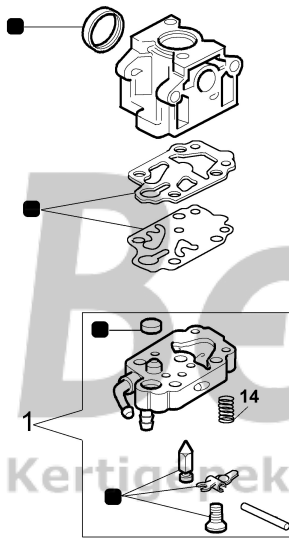

6 Kit riparazione
Repair kit

Illustration Carburetor WYK-176A

Ref.Nu	Qty	Part number	Description	Validity from	Validity till	Notes	Bulletin
1	1	2318491	Pump body assy				
2	1	2318703	Washer				
3	2	2318580	Screw				
4	1	2318813	Support				
5	1	2318493	Valve				
6	1	2318674	Repair kit				
7	1	2318571	Cover				
8	1	2318572	Primer pump				
9	4	2318585	Screw				
10	1	2318592	Valve				
11	1	2318189	Ring				
12	1	2318577	Adjuster nut				
13	1	2318969	Primer body				
14	1	2318568	Spring				
15	1	3052036R	Special screwdriver "D-style" type				
16	1	2304001R	Special screwdriver KNURL-STYLE				EI02-02_22