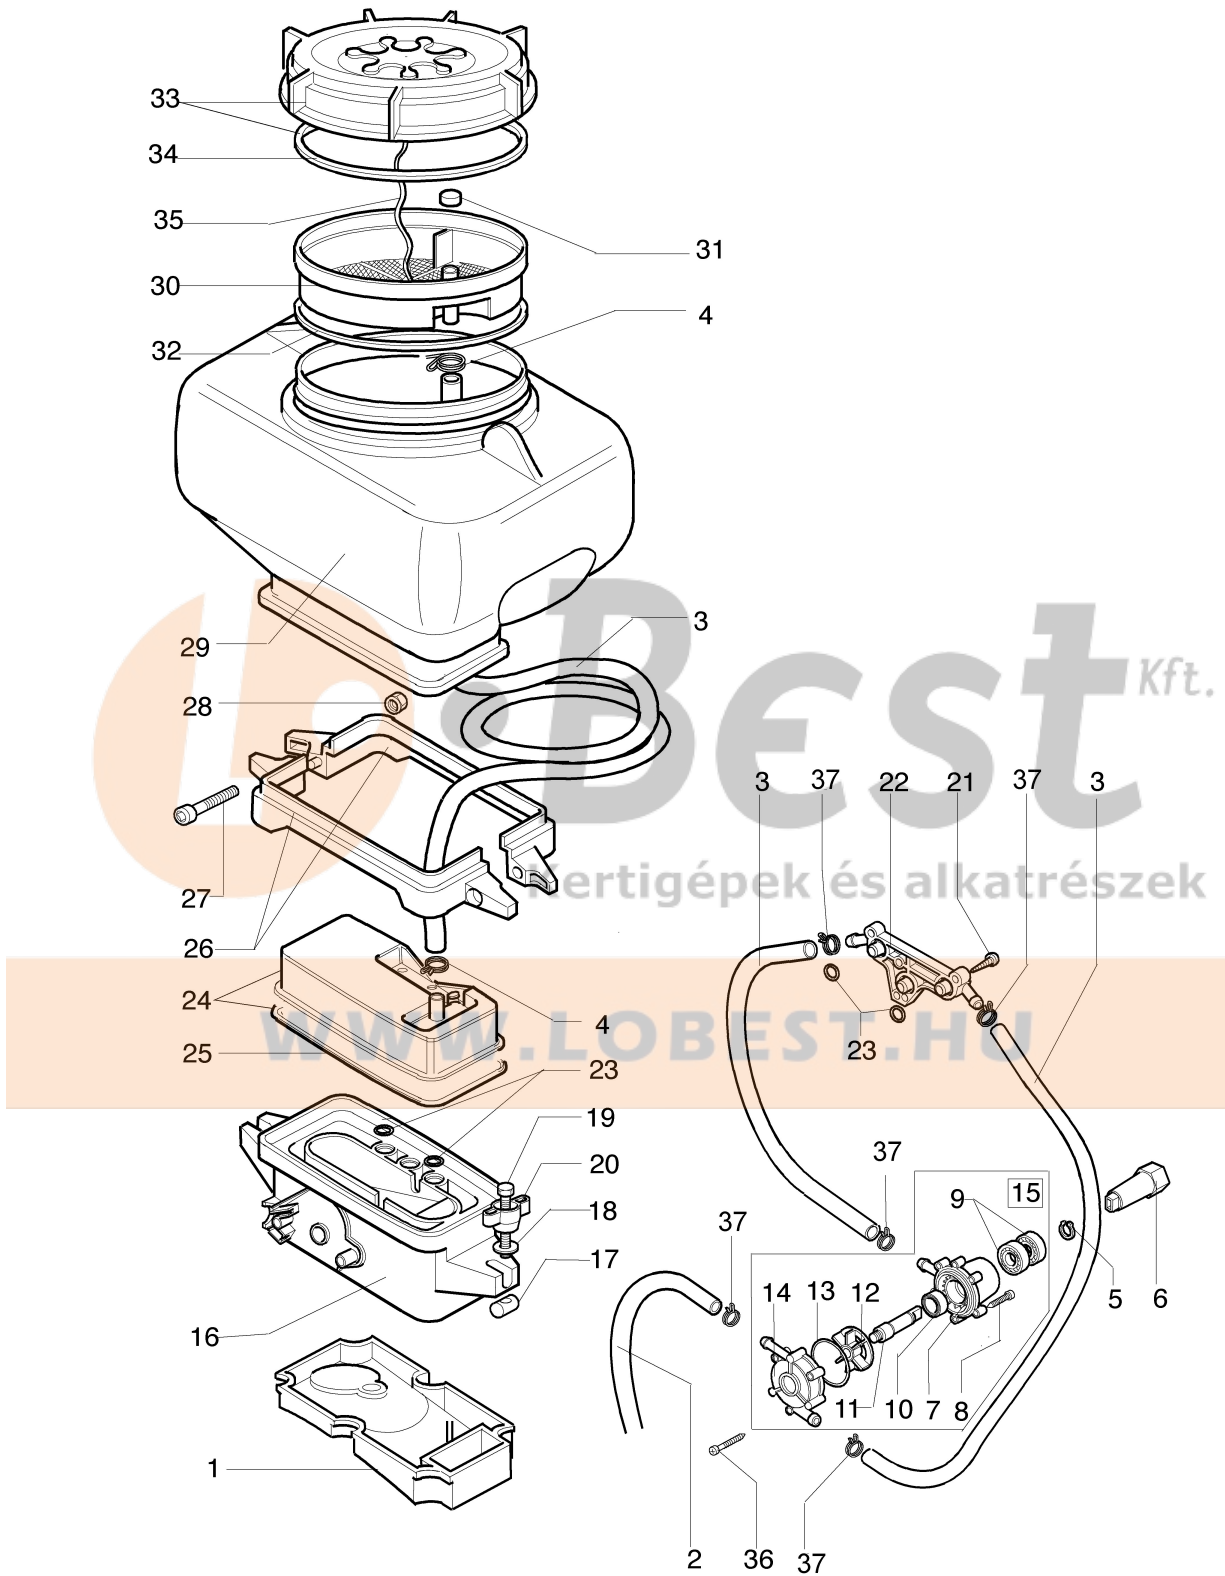

Illustration Liquid tank

Ref.Nu	Qty	Part number	Description	Validity from	Validity till	Notes	Bulletin
1	1	56020017	Plate				
2	1	56020039	Tube				
3	3	56020038R	Tube				
4	2	3059008	Band				
5	1	3024010R	Snap ring				
6	1	56020100	Joint				
7	1	56020101R	Pump body				
8	3	3960067AR	Screw				
9	2	3035230R	Bearing				
10	1	3050055R	Seal ring				BT6-117-05/16
11	2	56020102	Shaft				
12	1	56020103R	Impeller				
13	1	3049064R	O-ring				BT6-117-05/16
14	1	56020105	Cover				
15	1	365200273CR	Booster pump kit				BT6-117-05/16
16	1	56020130BR	Support				
17	2	56020021R	Pin				
18	2	3618010	Washer				
19	2	3606025	Screw				
20	2	56020019R	Knob				
21	10	3960091AR	Screw				
22	1	56020106	Fittings				
23	4	3049039R	O-ring				
24	1	56020041BR	Diaphragm				
25	1	56020113B	Gasket				
26	2	56020150R	Clamp	SN 5253407109			BT6-104-11/13
27	2	3801017R	Screw				
28	2	3914003R	Nut				
29	1	56020002AR	Tank				
30	1	56020006R	Filter				
31	1	56020005	Cap				
32	1	56020116A	Gasket				
33	1	56022017B	Cap				
34	1	56020004B	Gasket				
35	1	56020040	Cable				
36	3	3960087AR	Screw				
37	5	3059006	Band				

Best Kft.
Kértigépek és alkatrészek

WWW.LOBEST.HU