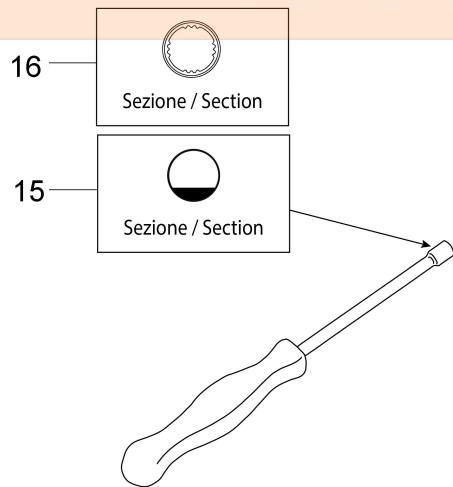

6 Kit riparazione
Repair kit

Illustration Carburetor WYK-176A

Ref.Nu	Qty	Part number	Description	Validity from	Validity till	Notes	Bulletin
1	1	2318491	Pump body assy				
2	1	2318703	Washer				
3	2	2318580	Screw				
4	1	2318813	Support				
5	1	2318493	Valve				
6	1	2318674	Repair kit				
7	1	2318571	Cover				
8	1	2318572	Primer pump				
9	4	2318585	Screw				
10	1	2318592	Valve				
11	1	2318189	Ring				
12	1	2318577	Adjuster nut				
13	1	2318969	Primer body				
14	1	2318568	Spring				
15	1	3052036R	Special screwdriver "D-style" type				
16	1	2304001R	Special screwdriver KNURL-STYLE				EI02-02_22