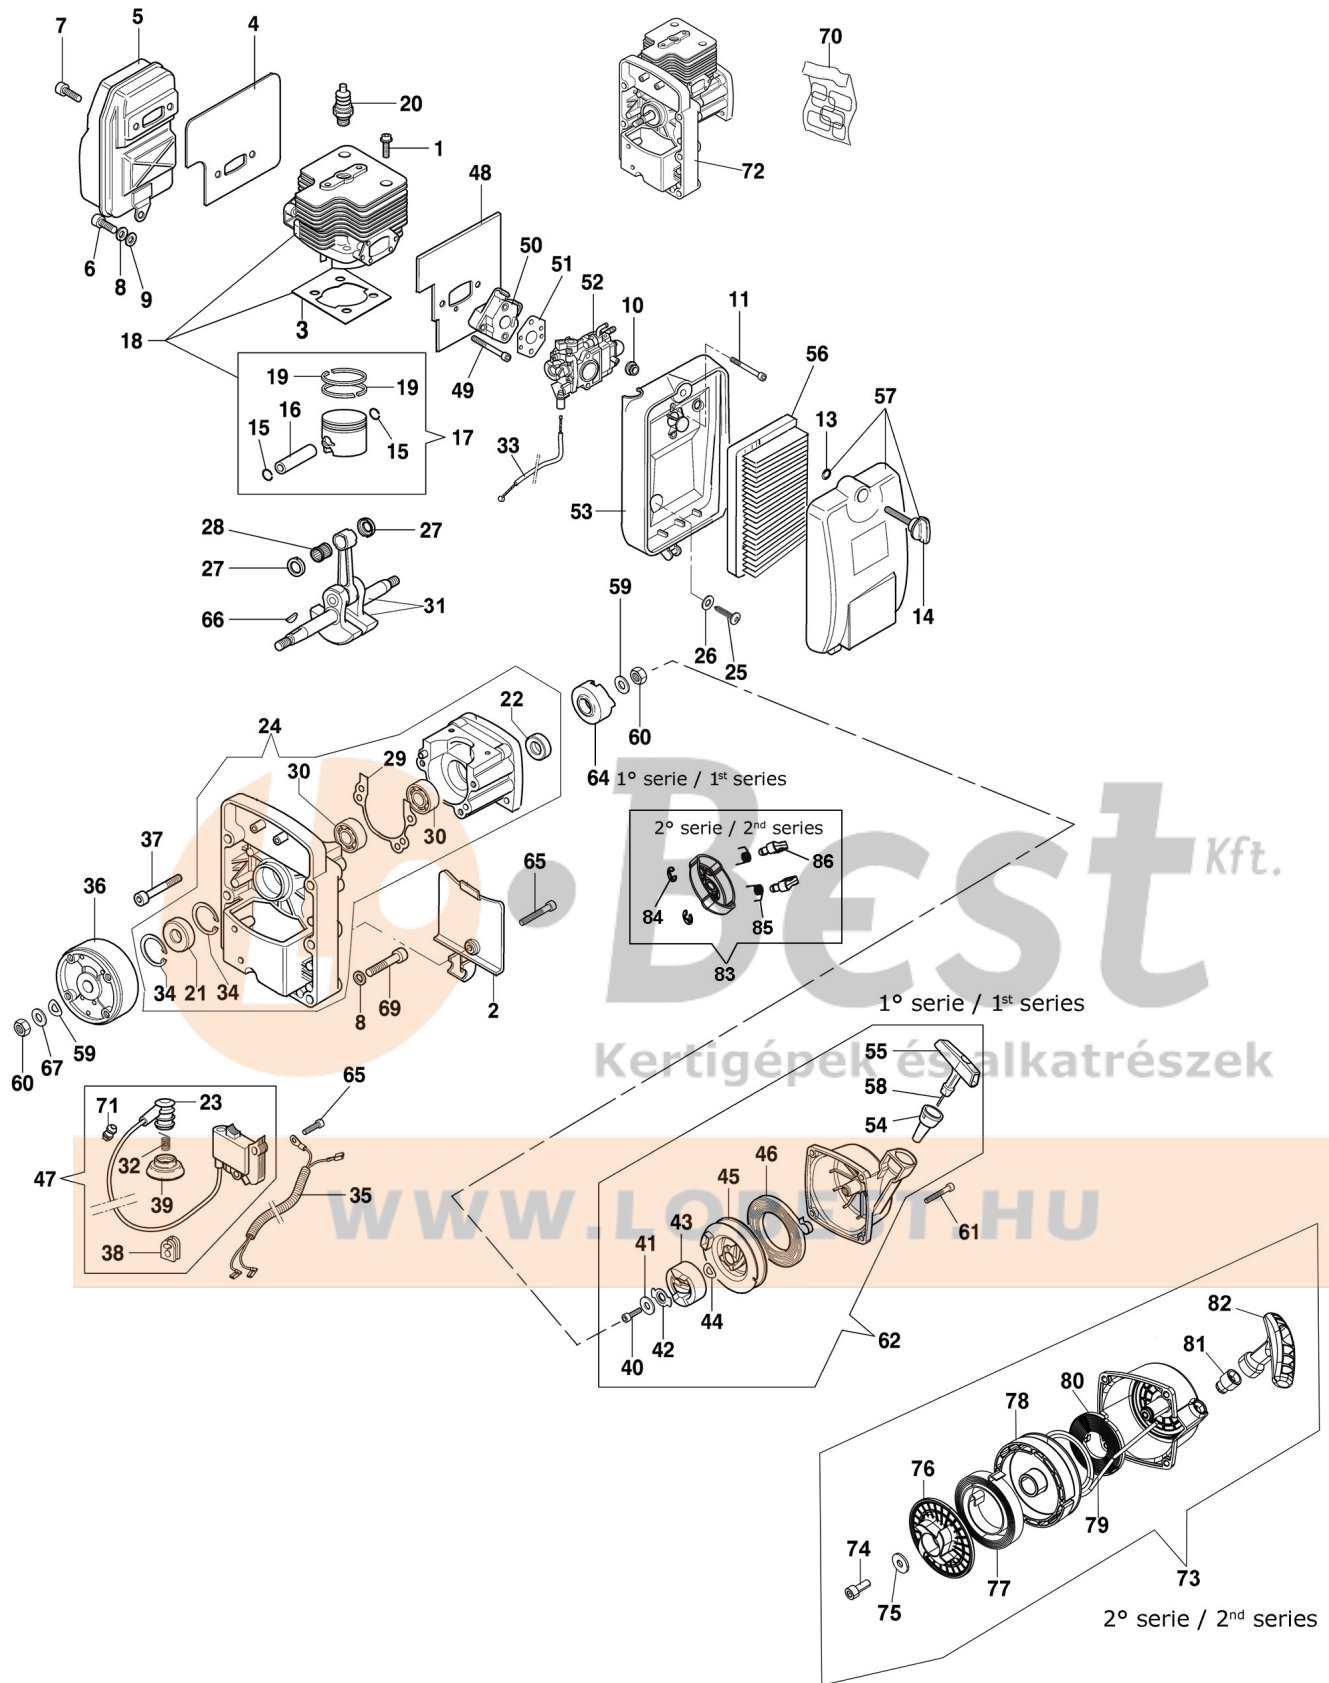

## Illustration Starter assy and engine (up to 01-2024)

Ref.Nu	Qty	Part number	Description	Validity from	Validity till	Notes	Bulletin
1	6	56520107	Screw				
2	1	56520009	Cover				
3	1	56520097	Gasket				
4	1	56520010R	Gasket				
5	1	56520166R	Muffler				
6	1	3801020R	Screw				
7	2	005100906AR	Screw				
8	7	3819009R	Washer				
9	1	3916006R	Washer				
10	1	3912005R	Nut				
11	2	61112005R	Screw				
13	1	3049005R	O-ring				
14	1	56020159AR	Knob				
15	2	56520102R	Spacer				
16	1	56520098	Plug				
17	1	56522023	Piston assy				
18	1	56522024	Complete cylinder				
19	2	56520095R	Piston ring				
20	1	3055118R	Spark plug				
21	1	56520132	Seal ring				
22	1	56520105R	Seal ring				
23	1	094600097AR	Spark plug cap				
24	1	56520129R	Crankcase				
25	1	3960091AR	Screw				
26	8	3918005R	Washer				
27	2	56520100	Spacer				
28	1	56520101	Bearing				
29	1	56520096R	Gasket				
30	2	56520131R	Bearing				
31	1	56520099	Crankshaft				
32	1	094600169AR	Spring				
33	1	56520067AR	Throttle cable				
34	2	3025025	Ring				
35	1	56520204R	Cable				
35	1	56520204AR	Cable				
36	1	56520004AR	Flywheel				
36	1	56520004BR	Flywheel				
37	4	3860096R	Screw				
38	1	56520122	Grommet				
39	1	56520033	Cap				
40	1	3801010R	Screw				
41	1	3918020R	Washer				
42	1	56520040AR	Plate				
43	1	56520039AR	Shaft joint				