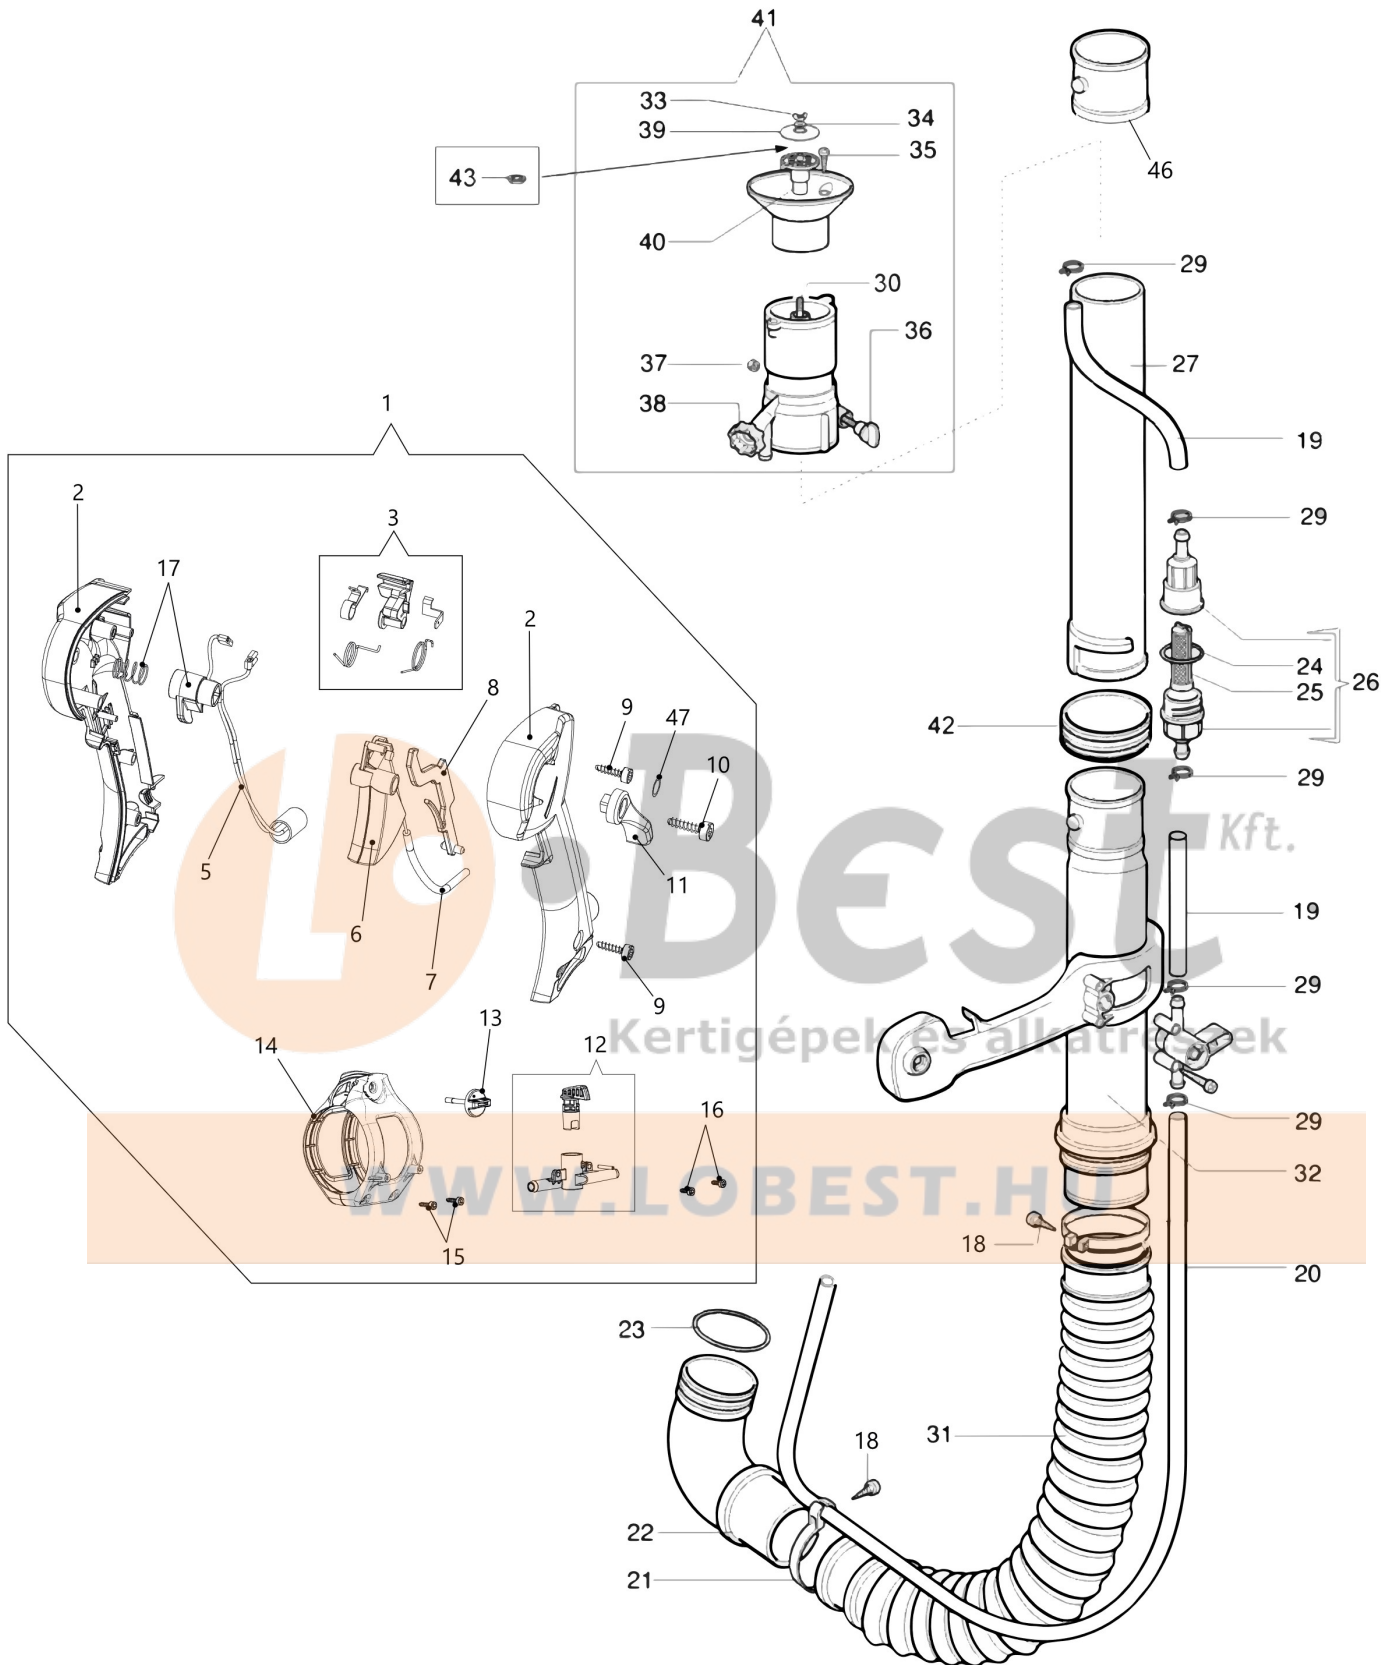

Illustration Tube

Ref.Nu	Qty	Part number	Description	Validity from	Validity till	Notes	Bulletin
1	1	56020213	Handle kit				
2	1	56020210	Half grip upper				
3	1	56020209	Kit stop lever				
5	1	56520204AR	Cable				
6	1	56520215R	Throttle lever				
7	1	56520067AR	Throttle cable				
8	1	56520062	Lever				
9	9	3893016AR	Screw				
10	1	3893060R	Screw				
11	1	56550184R	Stop lever				
12	1	56020179R	Cock				
13	1	50110035R	Knob				
14	1	56020208	Half grip lower				
15	2	3960063	Screw				
16	2	3893013AR	Screw				
17	1	56020207	Limiter switch				
18	4	3960067AR	Screw				
19	2	56020097	Tube				
20	1	56020039	Tube				
21	2	56520187R	Band				
22	1	56520182BR	Elbow				
23	1	3049031R	O-ring				
24	1	3049044	O-ring				
25	1	56020085	Filter				
26	1	56020087AR	Filter				
27	1	56520191AR	Tube				
29	5	3059006	Band				
30	1	56020065	Stud				
31	1	56520185AR	Tube				
32	1	56520189AR	Tube				
33	1	3015003	Nut				
34	1	3618003R	Washer				
35	1	3960087AR	Screw				
36	1	56020159AR	Knob				
37	1	3612004	Nut				
38	1	56020033	Valve				
39	1	56020036	Front nozzle				
40	1	56020035R	Rear nozzle				
41	1	56020155R	Complete diffuser				
42	1	56520190BR	Ring nut				
43	1	56020083AR	Ulv disc				
46	1	56520252R	Adapter				
47	1	3833073R	Washer				

Best Kft.
Kertigépek és alkatrészek

WWW.LOBEST.HU