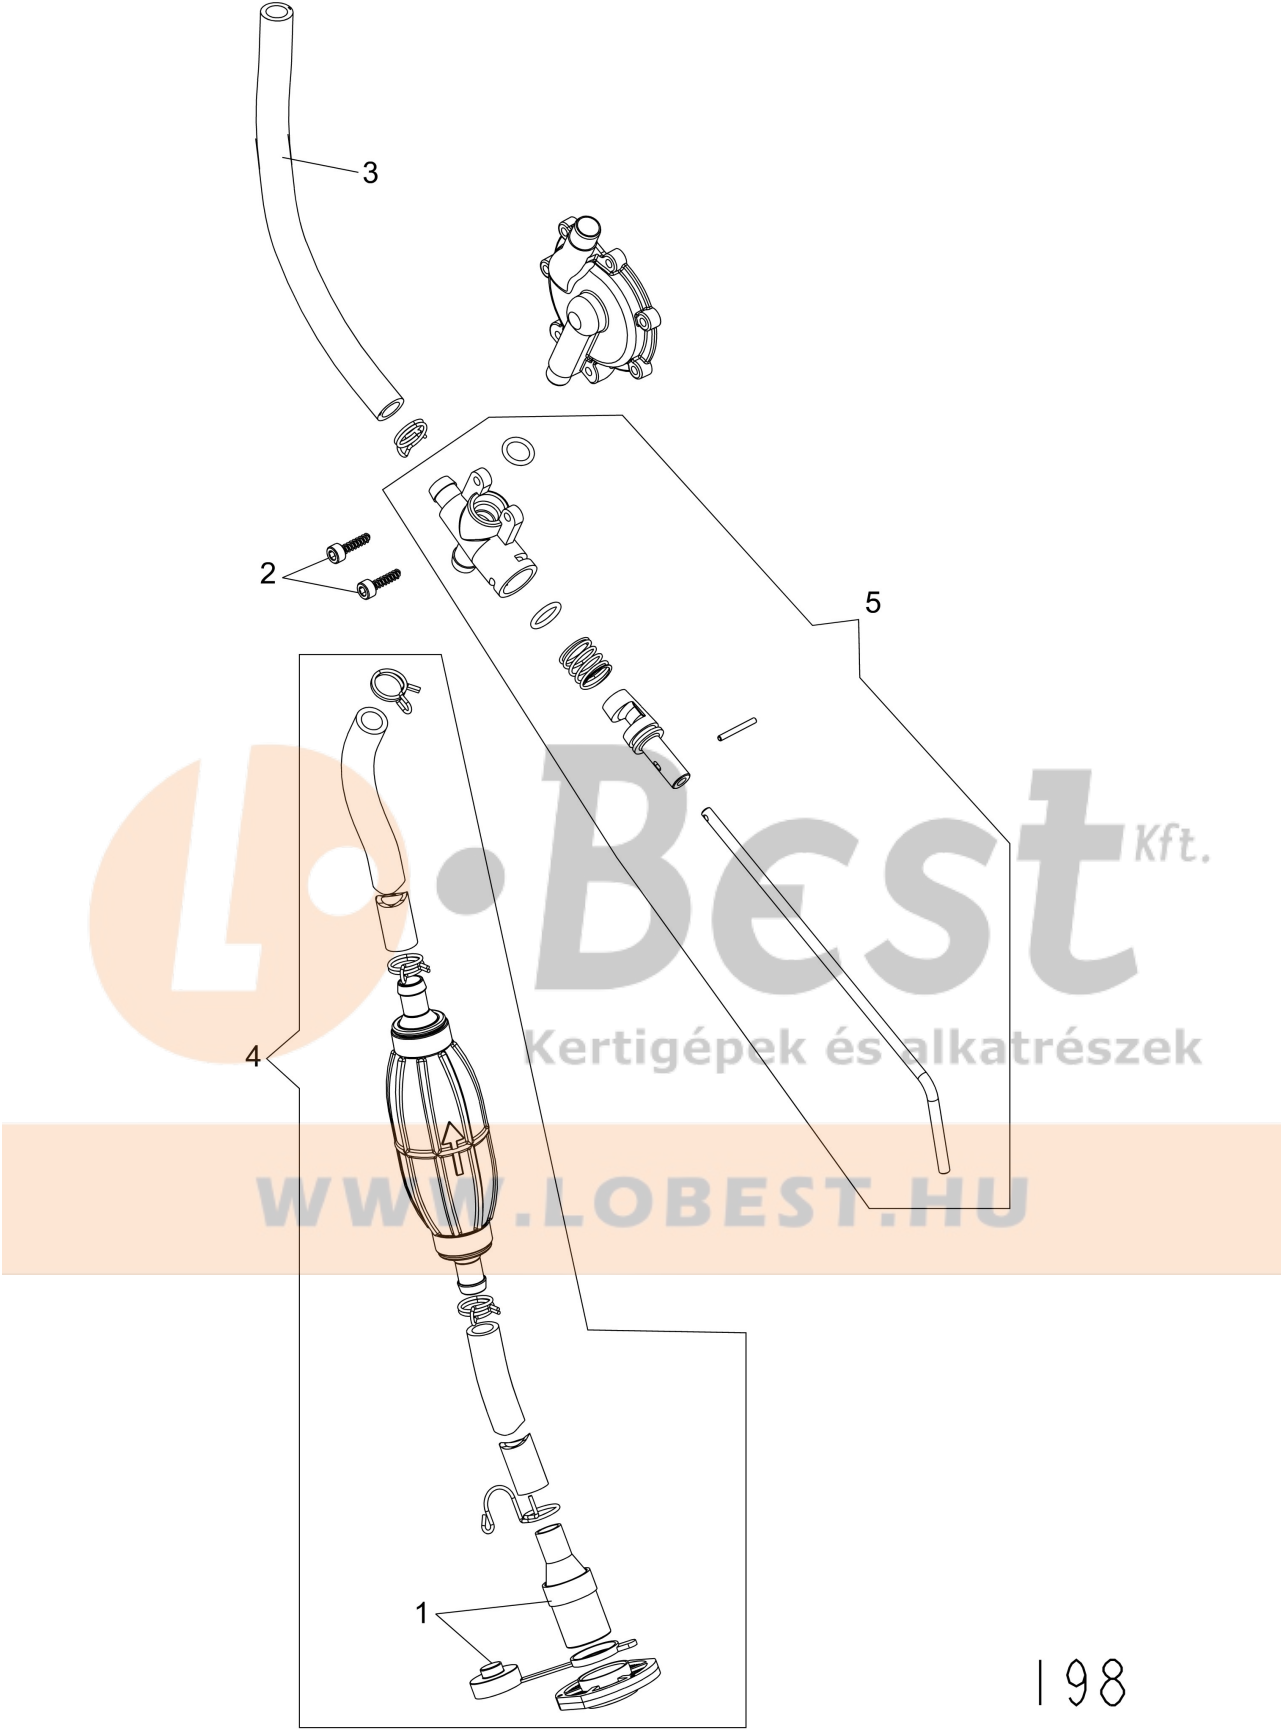

Illustration Booster pump kit / Filling

Ref.Nu	Qty	Part number	Description	Validity from	Validity till	Notes	Bulletin
1	1	CFI0G00901	Valve				
2	10	CFB5307000	Screw				
3	1	CFI2300600	Tube				
4	1	CFI0G33800	Suction tube				
5	1	CFI0G03101	Tap