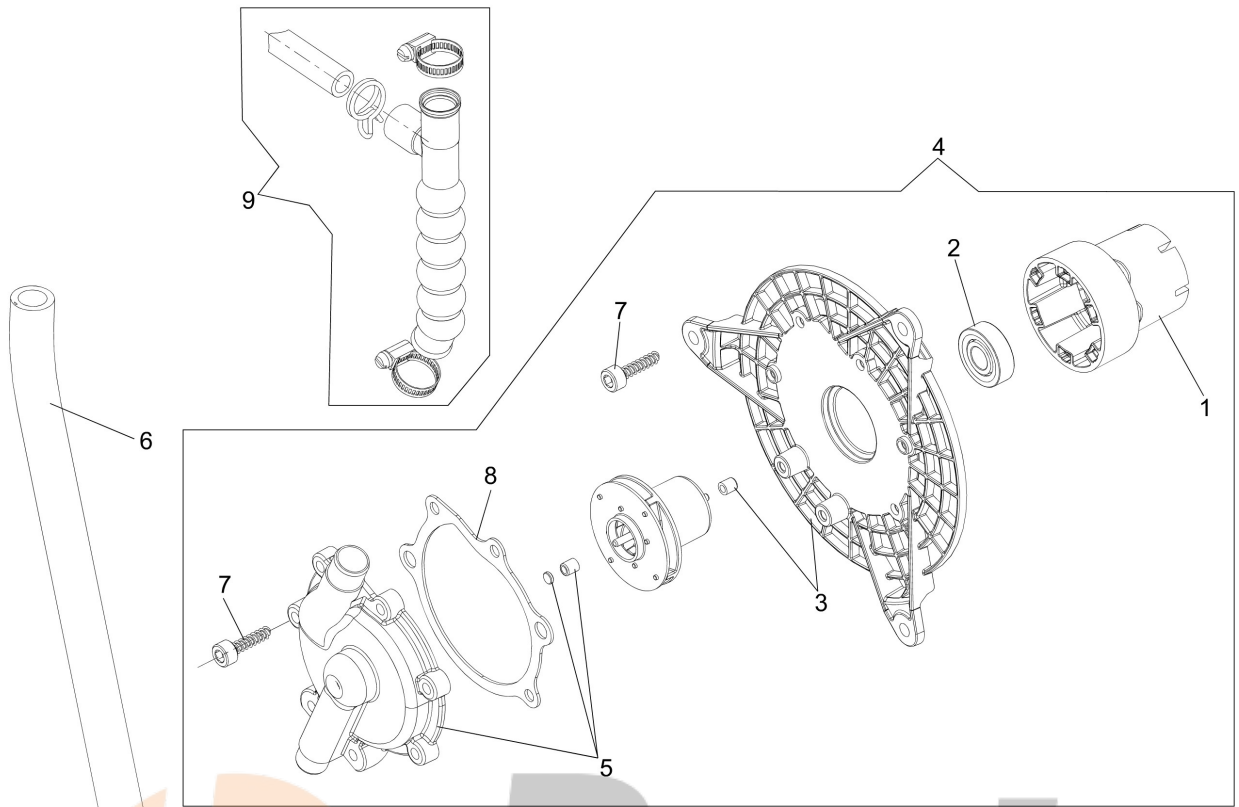

196

LOBEST Kft.
Kertigépek és alkatrészek

WWW.LOBEST.HU

Illustration Booster pump kit

Ref.Nu	Qty	Part number	Description	Validity from	Validity till	Notes	Bulletin
1	1	CFI0G33300	Clutch driver				
2	1	CFI4002700	Bearing				
3	1	CFI0G32800	Pump body				
4	1	CFI0G33200	Hydraulic pump				
5	1	CFI0G32900	Cover				
6	1	CFI2301000	Tube				
7	10	CFB5307000	Screw				
8	1	CFI2205700	Gasket				
9	1	CFI0G33500	Pipe