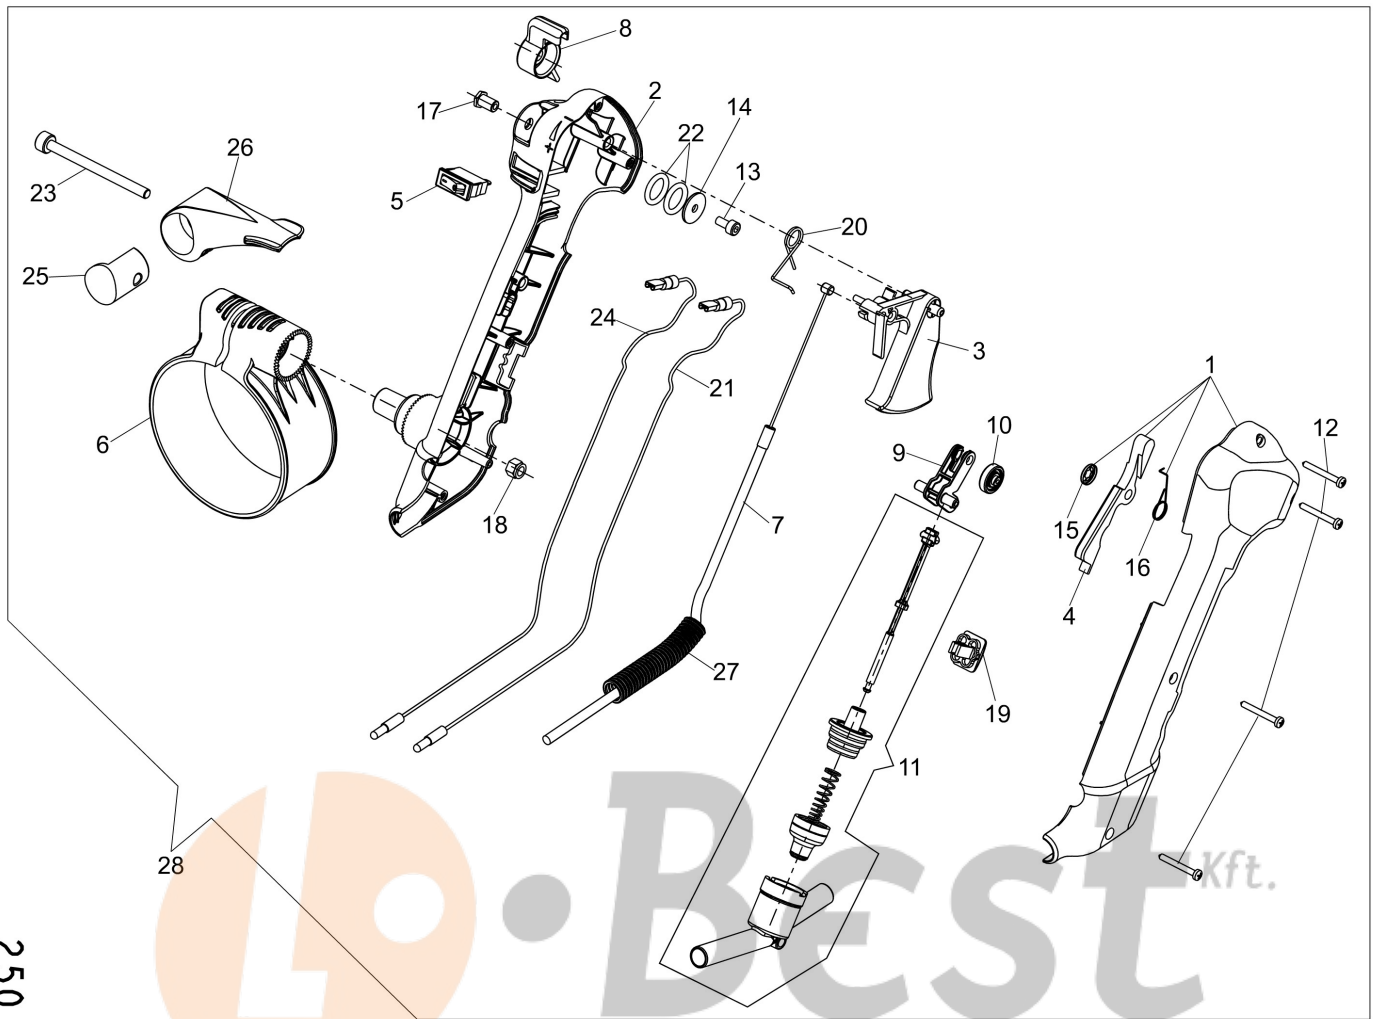

250

Kertigépek és alkatrészek

WWW.LOBEST.HU

Illustration Handle

Ref.Nu	Qty	Part number	Description	Validity from	Validity till	Notes	Bulletin
1	1	CFI0G31501	Schell set				
2	1	CFI3401800	Schell				
3	1	CFI3402901	Throttle lever				
4	1	CFI1202902	Lever				
5	1	CFI3010200	Switch (stop)				
6	1	CFI3402800	Band				
7	1	CFI3401202	Accelerator cable				
8	1	CFI3402000	Control lever				
9	1	CFI3402200	Lever				
10	1	CFI3402500	Adjustment wheel				
11	1	CFI0G32700	Complete valve				
12	4	CFA5303100	Screw				
13	1	300000058R	Screw				
14	1	CFA3401500	Washer				
15	1	CFA6201000	Locking				
16	1	CFI1202500	Spring				
17	1	CFI3401401	Pin				
18	1	CFA4800200	Nut				
19	1	CFI3402100	Lever				
20	1	CFI3403001	Spring				
21	1	CFI3010300	Engine stop wire				
22	2	3049016R	O-ring				
23	1	CFA5307400	Screw				
24	1	CFI3013900	Engine stop wire				
25	1	CFI3402400	Body				
26	1	CFI3402700	Cam				
27	1	CFI1205400	Sheath				
28	1	CFI0G31602	Complete handle				

WWW.LOBEST.HU