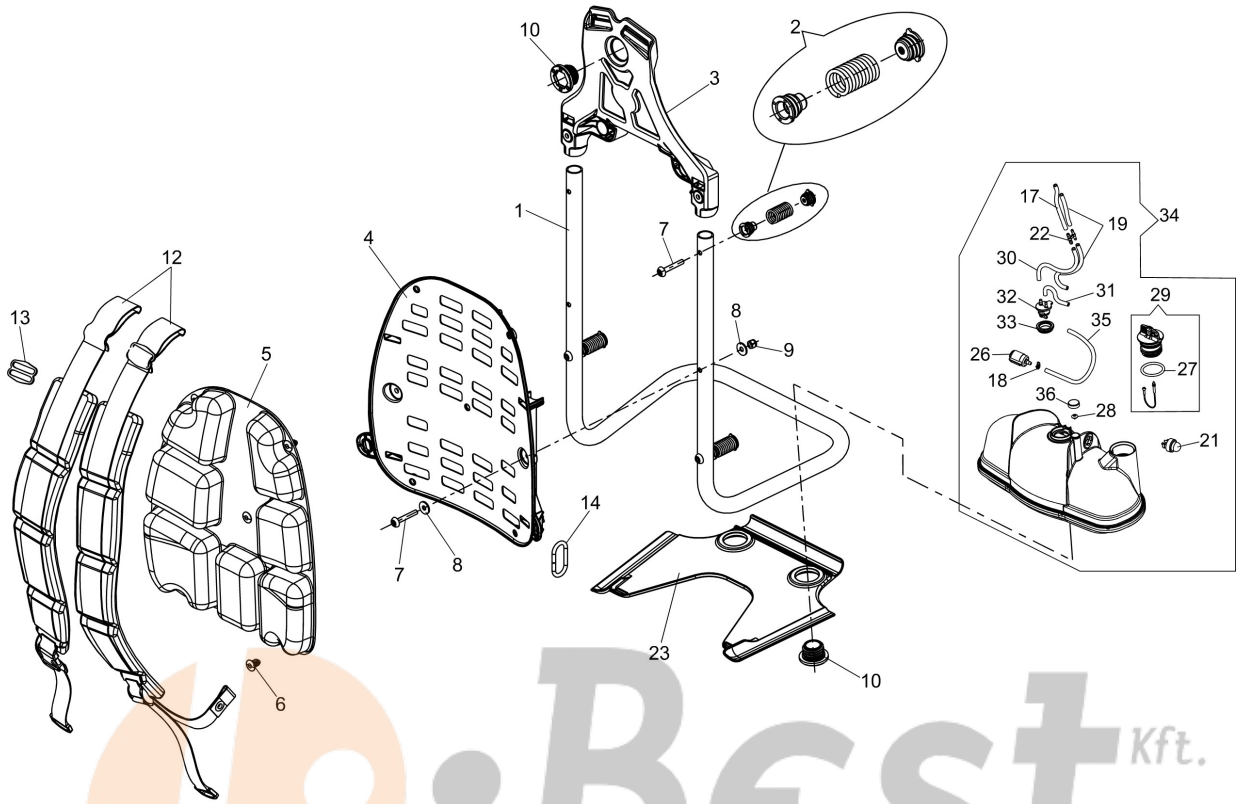

259

LOBEST Kft.
Kertigépek és alkatrészek

WWW.LOBEST.HU

Illustration Tank / Frame

Ref.Nu	Qty	Part number	Description	Validity from	Validity till	Notes	Bulletin
1	1	CFI2113803	Frame				
2	4	CFI1204701	Shock absorber				
3	1	CFI2114010	Support				
4	1	CFI2114100	Tank assy				
5	1	CFI2114200	Padding				
6	5	CFA3112800	Cap				
7	6	CFB5307300	Screw				
8	4	3918009R	Washer				
9	2	3914008R	Nut				
10	3	CFI2114300	Cap				
12	1	CFI2414410	Harness				
13	2	CFI5400400	Belt fastener				
14	2	CFI3111100	Ring				
17	1	CFI8305000	Suction tube				
18	1	CFA6903400	Band				
19	3	CFI8306300	Pipe				
21	1	2318817R	Air purge				
22	1	CFI8305900	Connector				
23	1	CFI8307201	Support				
26	1	CFI0611900	Filter				
27	1	CFI7303500	Ring				
28	1	CFI8215400	Valve				
29	1	CFI0G40600	Tank cap				
30	1	CFI8308200	Suction tube				
31	1	CFI8308100	Pipe				
32	1	CFI8307900	Support				
33	1	CFI8307800	Buffer				
34	1	CFI0G40712	Tank assy				
35	1	CFI8306601	Suction tube				
36	1	CFI8307500	Cover				

Best Kft.
Kertigépek és alkatrészek

WWW.LOBEST.HU