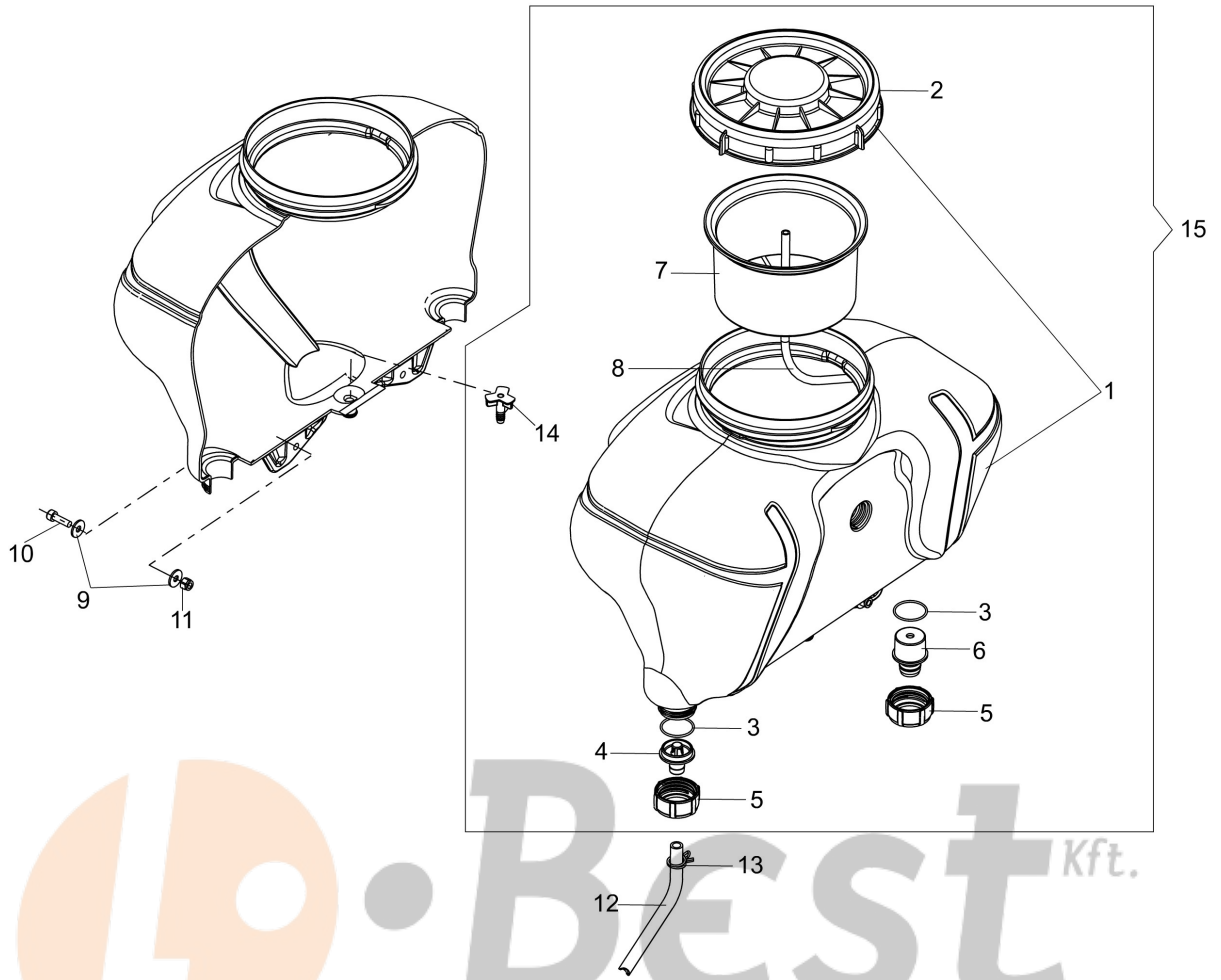

258

LOBEST Kft.
Kertigépek és alkatrészek

WWW.LOBEST.HU

Illustration Tank

Ref.Nu	Qty	Part number	Description	Validity from	Validity till	Notes	Bulletin
1	1	CFI0G40210	Complete tank				
2	1	CFI0G28410	Tank cap				
3	1	CFI7302600	O-ring				
4	1	CFI2114600	Fitting				
5	1	CFI2114710	Ring nut				
6	1	CFI2114800	Cap				
7	1	CFI2107802	Filter				
8	1	CFI2108201	Tube				
9	4	3918009R	Washer				
10	2	CFA5000510	Screw				
11	2	3914008R	Nut				
12	1	CFI2000700	Tube				
13	1	CFA6701400	Hose clamp				
14	1	CFI2116100	Cap				
15	1	CFI0G40110	Complete tank