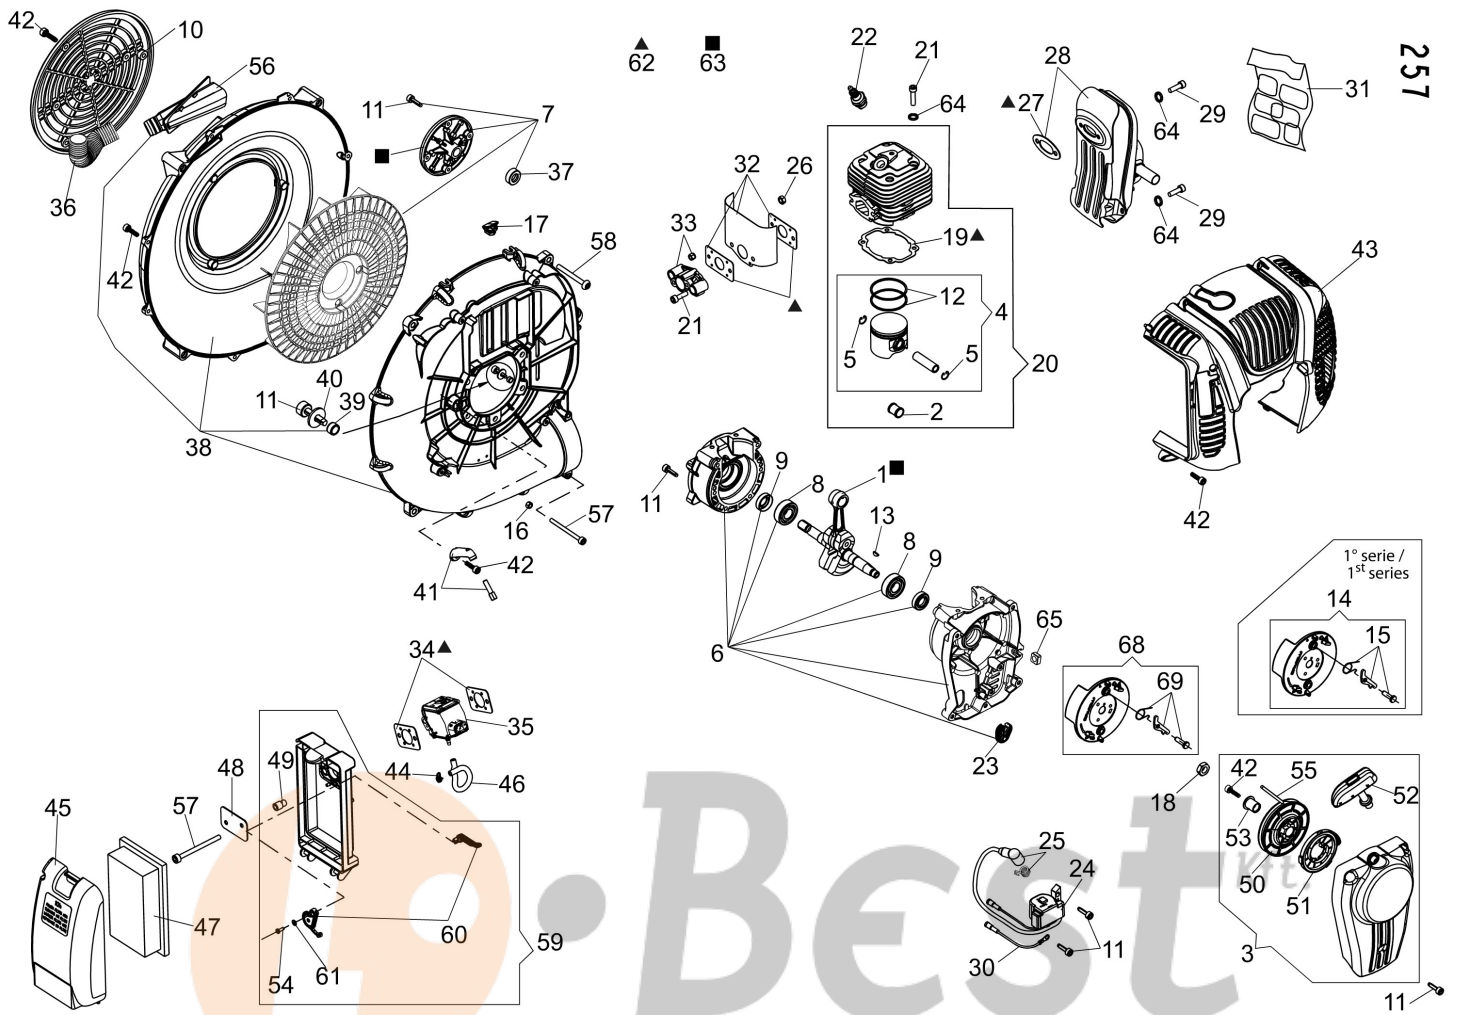

257

Best
Kertigépek és alkatrészek

WWW.LOBEST.HU

Illustration Engine

Ref.Nu	Qty	Part number	Description	Validity from	Validity till	Notes	Bulletin
1	1	CFI0201300	Crankshaft				
2	1	CFI4100100	Thrust bearing				
3	1	CFI0G30310	Starter assy				
4	1	CFI0G01900	Piston assy				
5	2	CFA0301400	Seal ring				
6	1	CFI0G30001	Crankcase assy				
7	1	CFI0G43600	Complete fan				
8	2	CFI4000100	Bearing				
9	2	CFI7000100	Oil seal				
10	1	CFI2107302	Guard				
11	20	CFB5303500	Screw				
12	2	CFI0300300	Piston ring				
13	1	3028013R	Key				
14	1	CFI0G07501	Flywheel set				
15	1	CFI0G40300	Pawl kit			solo per / only for PN CFI0G07500	
16	2	3914003R	Nut				
17	2	CFI2115600	Support				
18	1	CFA4700200	Nut				
19	1	CFI0400203	Gasket				
20	1	CFI0G31000	Complete cylinder				
21	4	CFA5006000	Screw				
22	1	3055104R	Spark plug				
23	1	CFI1204900	Buffer				
24	1	CFI3010103	Ignition coil				
25	1	CFI9924900	Cap and spring				
26	2	3912005R	Nut				
27	1	CFI0504800	Gasket				
28	1	CFI0G44220	Muffler assy				
29	5	CFA5000510	Screw				
30	1	CFI3005301	Engine stop wire				
31	1	CFI0G40520	Labels kit				
32	1	CFI0G31200	Engine gasket set				
33	1	CFI0G29210	Flange				
34	2	CFI0405000	Gasket				
35	1	CFI0613401	Carburetor				
36	1	CFI2115200	Tube				
37	1	CFI2118200	Spacer				
38	1	CFI0G32111	Fan cover				
39	5	CFA2110700	Spacer				
40	5	3918005R	Washer				
41	1	CFI0G34900	Support				
42	13	CFB5307000	Screw				
43	1	CFI1205011	Guard				
44	1	CFA6903400	Band