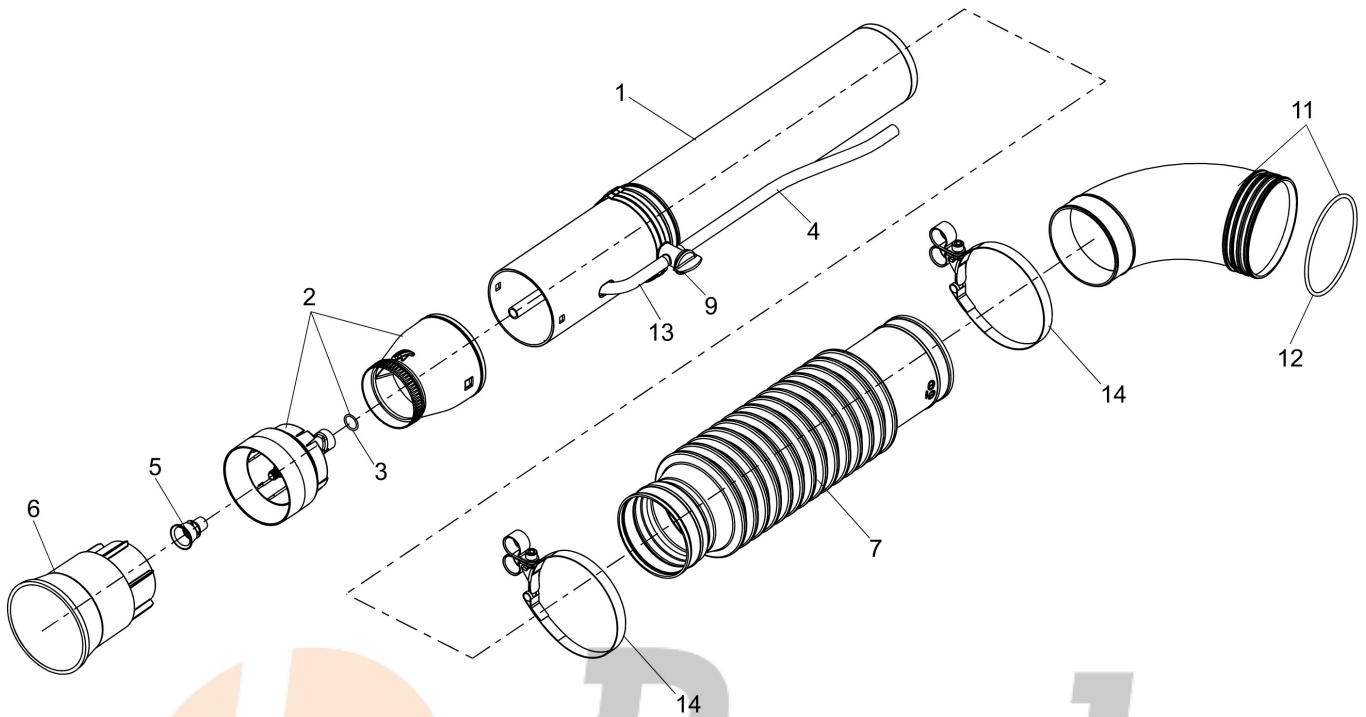

255

L • **Best** Kft.
Kertigépek és alkatrészek

WWW.LOBEST.HU

Illustration Extension hose

Ref.Nu	Qty	Part number	Description	Validity from	Validity till	Notes	Bulletin
1	1	CFI2116410	Tube				
2	1	CFI0G32301	Diffuser				
3	1	CFA7302800	O-ring				
4	1	CFI2116001	Tube				
5	1	CFI2109300	Nozzle				
6	1	CFI2115500	Tube				
7	1	CFI2114901	Hose				
9	1	CFI0G32200	Tap				
11	1	CFI0G23900	Elbow and O-ring				
12	1	3049031R	O-ring				
13	1	CFI2115900	Tube				
14	1	CFI6905501	Band			Metallo; Metal