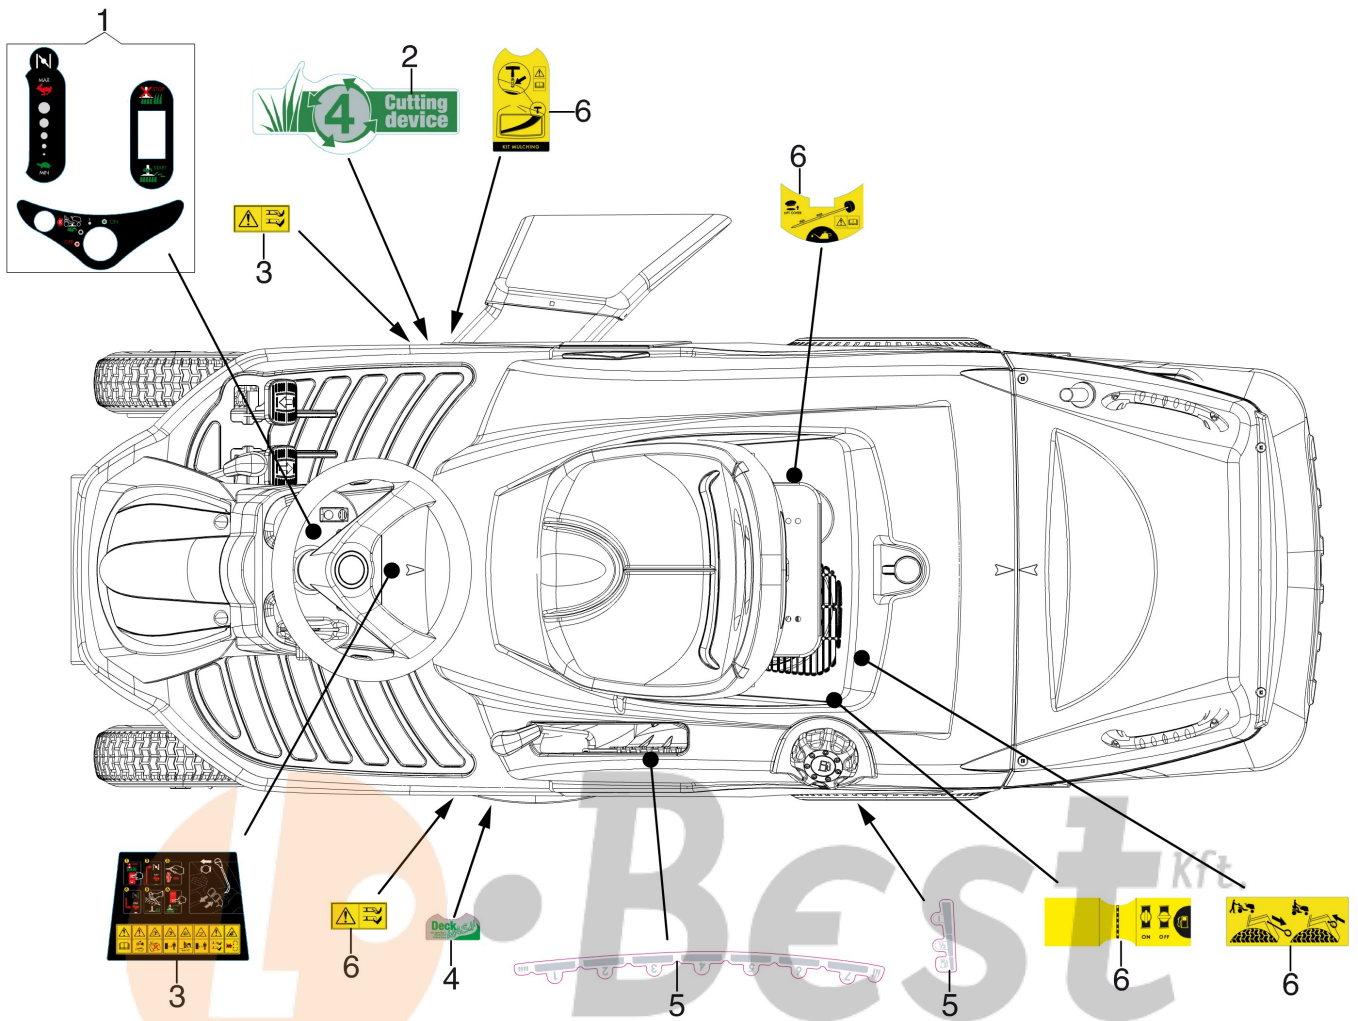

Kertigépek és alkatrészek

WWW.LOBEST.HU

Illustration Labels (1/2)

Ref.Nu	Qty	Part number	Description	Validity from	Validity till	Notes	Bulletin
1	1	68130510R	Labels kit				
2	1	68130508R	Label				
3	1	68130468R	Label				
4	1	68130505R	Label				
5	1	68130514R	Labels kit				
6	1	68130512R	Labels kit