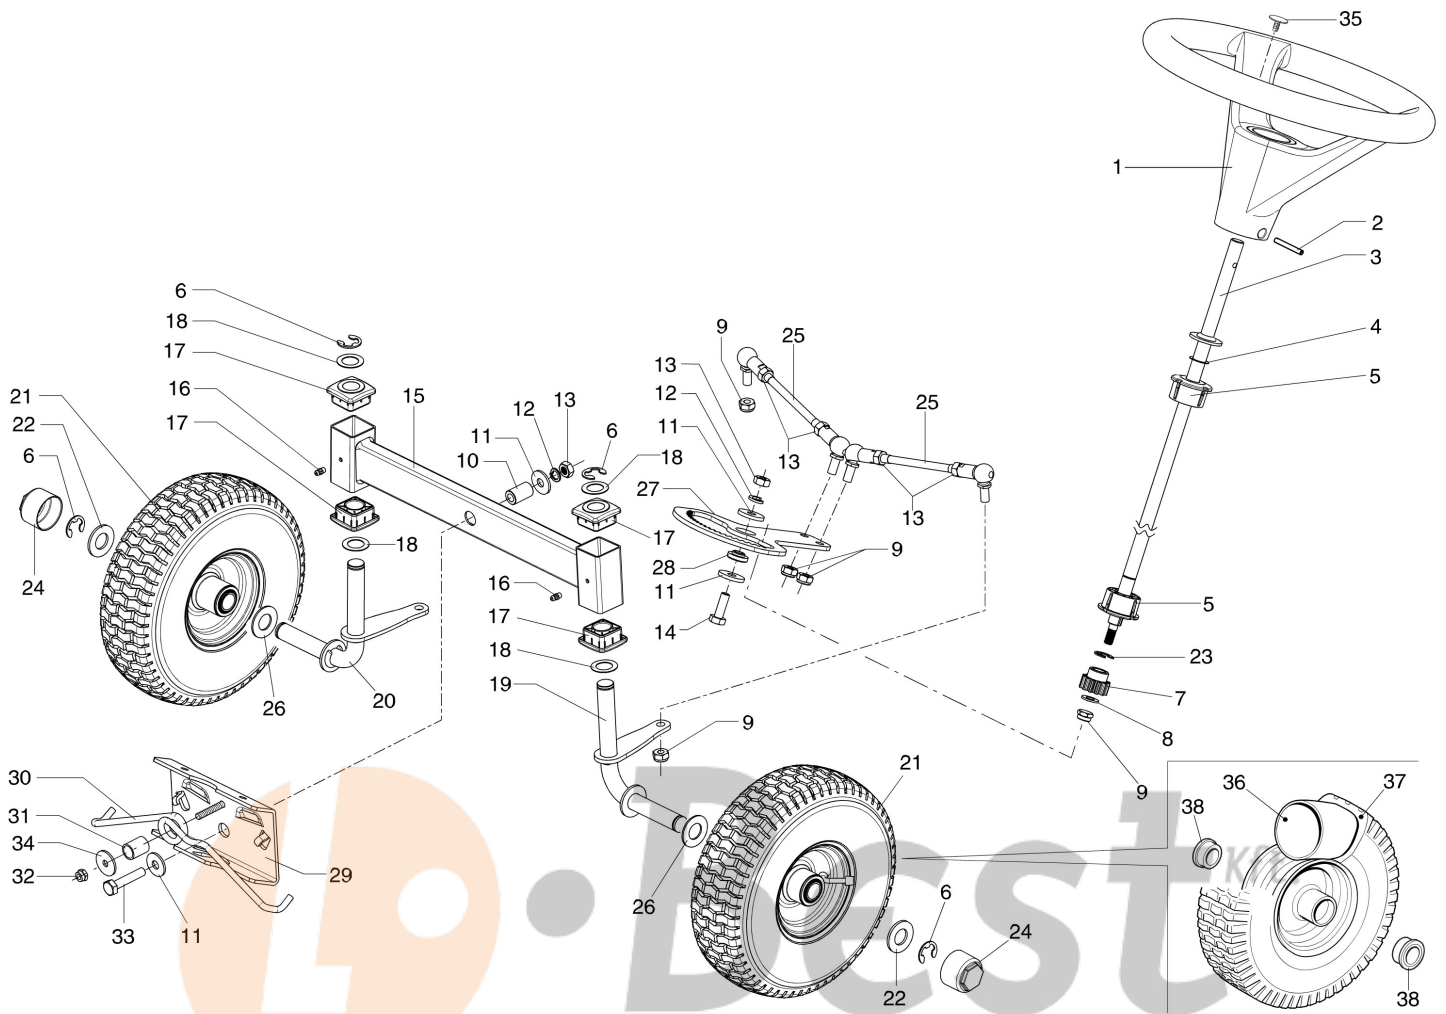

Kertigépek és alkatrészek

WWW.LOBEST.HU

Illustration Steering arm

Ref.Nu	Qty	Part number	Description	Validity from	Validity till	Notes	Bulletin
1	1	68130031R	Steering wheel				
2	1	3022026R	Plug				
3	1	68130030R	Shaft				
4	1	3064043R	Ring				
5	2	68130029R	Bushing				
6	4	3026015R	Ring				
7	1	68130026R	Sprocket				
8	1	3916010R	Washer				
9	5	3914014R	Nut				
10	1	68130021R	Spacer				
11	4	66060384R	Washer				
12	2	3819014R	Grower				
13	6	006000091R	Nut				
14	1	3806094R	Screw				
15	1	68130019R	Front axle				
16	2	58040180R	Nipple				
17	4	68130020R	Bushing				
18	4	3064047R	Ring				
19	1	68130023R	Angle joint			SX; LEFT	
20	1	68130022R	Angle joint			DX; RIGHT	
21	2	68130603R	Compl. front wheel				
22	2	68130527R	Washer				
23	1	YN0107700	Ring				
24	2	68130486R	Wheel cover				
25	2	68130027R	Complete tie rod				
26	2	3027012R	Ring				
27	1	68130025R	Plate				
28	1	68130007R	Spacer				
29	1	68132012R	Support				
30	1	68130284R	Spring				
31	1	68130283R	Spacer				
32	1	3914010R	Nut				
33	1	3906112R	Screw				
34	1	3918025R	Washer				
35	1	3055054R	Clip				
36	2	68130596R	Inner tube			Anteriore ; Front	
37	2	68130598	Tire			Anteriore ; Front	
38	4	G125122200E2	Bearing				

WWW.LOBEST.HU