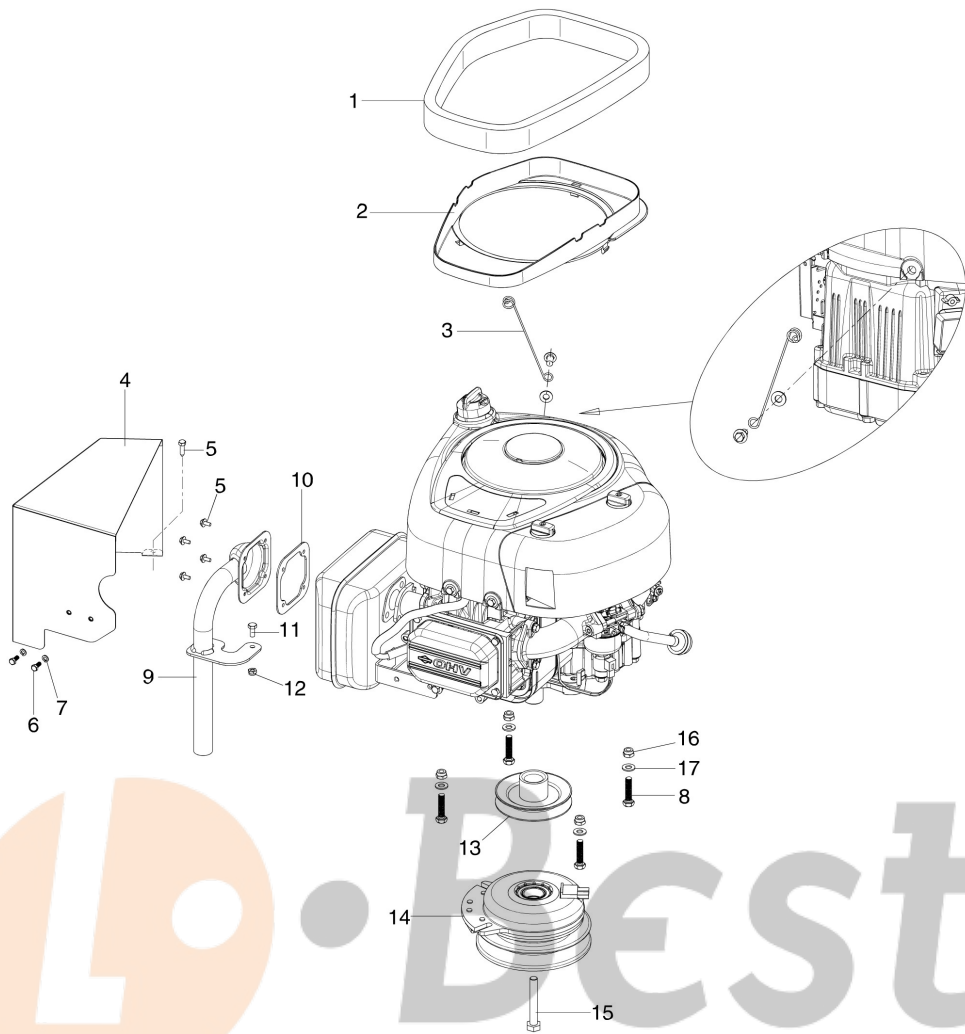

WWW.LOBEST.HU

Illustration Engine and blade brake

Ref.Nu	Qty	Part number	Description	Validity from	Validity till	Notes	Bulletin
1	1	68130326R	Hood plen				
2	1	68130325R	Frame				
3	1	68130426R	Support				
4	1	68130589AR	Exhaust guard				
5	5	3960052R	Screw				
6	2	3806021AR	Screw				
7	2	3819006R	Washer				
8	4	3806074R	Screw				
9	1	68130208R	Exhaust pipe				
10	1	68130421R	Gasket				
11	1	3806035R	Screw				
12	1	3914006R	Nut				
13	1	68130419R	Pulley				
14	1	68130415R	Clutch				
15	1	3806100R	Screw				
16	4	3914010R	Nut				
17	4	3916008R	Washer