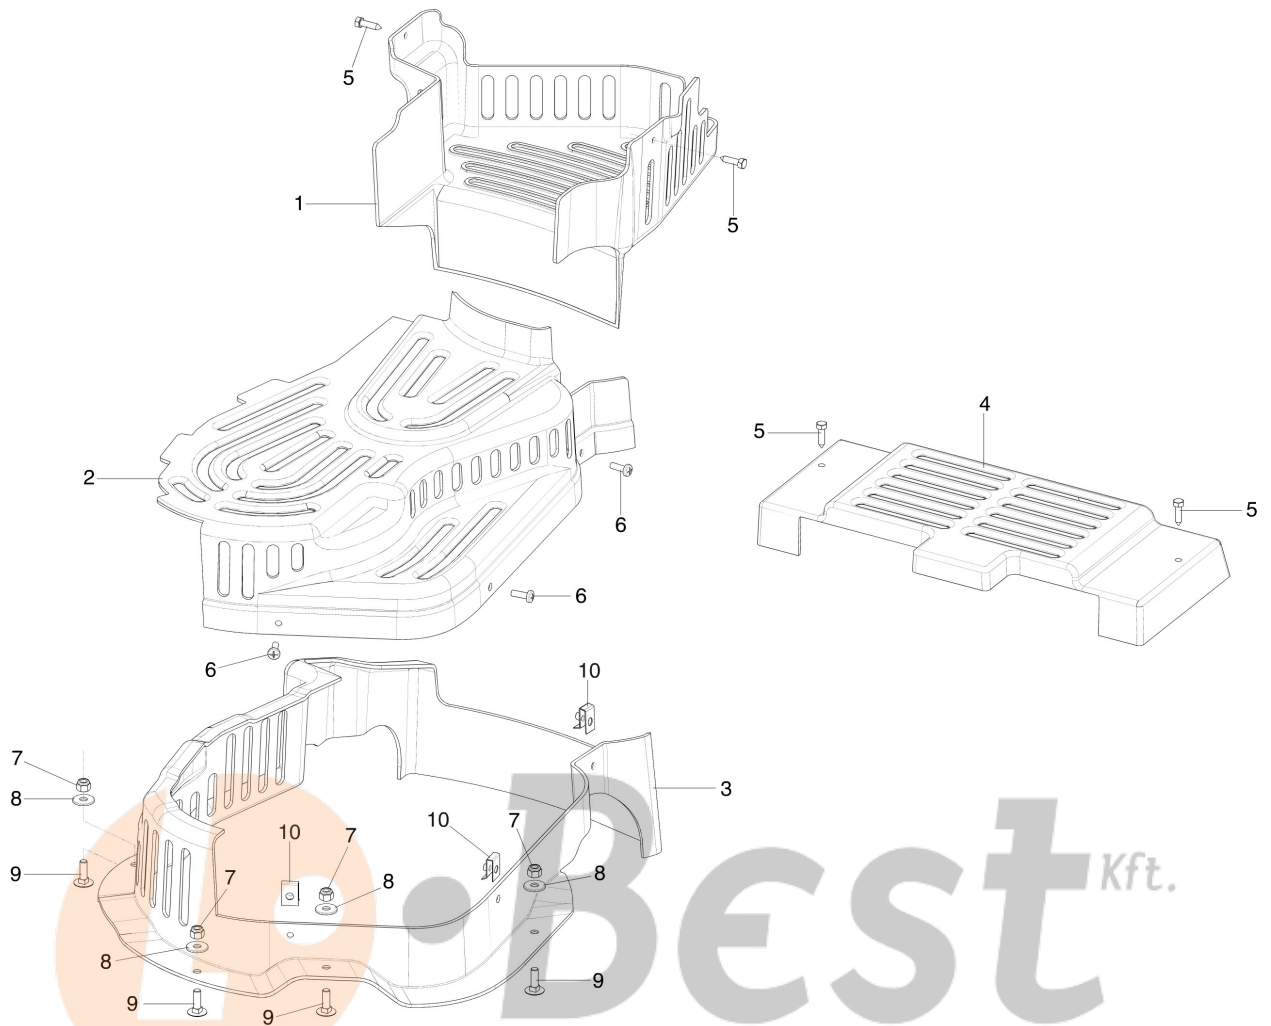

Illustration Belt guard (Only for French market)

Best Kft.
Kertigépek és alkatrészek

WWW.LOBEST.HU

Illustration Belt guard (Only for French market)

Ref.Nu	Qty	Part number	Description	Validity from	Validity till	Notes	Bulletin
1	1	68130442R	Guard				
2	1	68130441R	Protection cover				
3	1	68130440R	Guard				
4	1	68130443R	Guard				
5	4	3960052R	Screw				
6	3	3933058R	Screw				
7	4	3914006R	Nut				
8	4	3918009R	Washer				
9	4	YN6216100	Screw				
10	3	68130398R	Clip