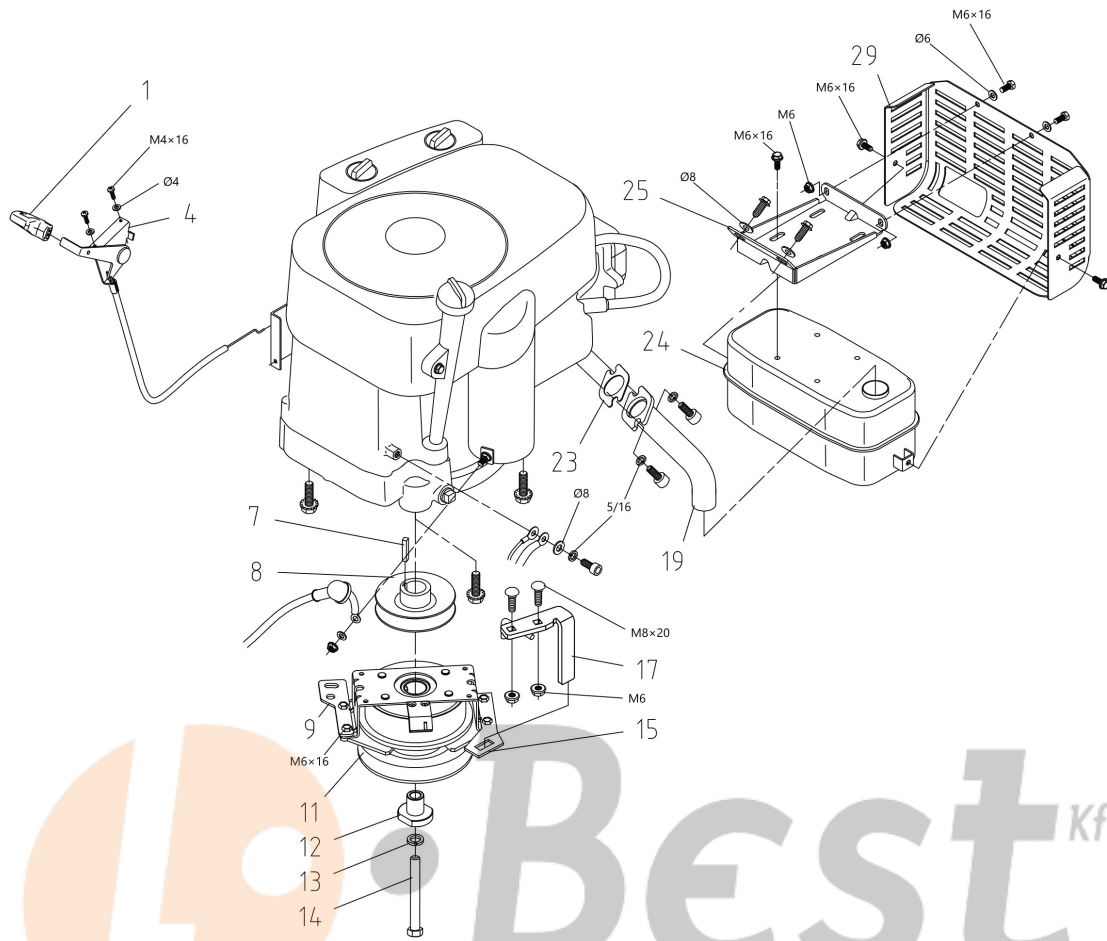

WWW.LOBEST.HU

Illustration Mowing deck

Ref.Nu	Qty	Part number	Description	Validity from	Validity till	Notes	Bulletin
1	1	TS000108R	Belt cover				
4	1	TS000064R	Bracket				
5	1	TS000065R	Screw				
7	4	TS000066R	Clamp				
9	1	TS000067R	Spring				
11	1	TS000068R	Nipple				
12	1	TS000069R	Lever				
14	1	TS000070R	Bushing				
15	2	TS000071R	Screw				
16	1	TS000072R	Pulley				
17	1	TS000073R	Bearing				
18	2	TS000074R	Wheel				
21	1	TS000109R	Mowing deck				
22	1	TS000076R	Bushing				
24	2	TS000005R	Bearing				
25	2	TS000006R	Pulley				
26	1	TS000077R	Screw				
27	1	TS000110R	Belt				
28	1	TS000079R	Bracket				
29	2	TS000104R	Water hose connection				
31	2	TS000089R	Rivet				
32	1	TS000080R	Blade shaft				
33	4	TS000086R	Bearing				
34	2	TS000085R	Disc (guard)				
35	2	TS000111R	Pulley				
36	2	TS000082R	Key				
37	2	TS000083R	Washer				
40	1	TS000081R	Screw				
41	1	TS000087R	Blade shaft				
44	1	TS000112R	Belt cover				
45	2	TS000091R	Plate				
46	2	TS000092R	Tube				
47	2	TS000093R	Support				
48	2	TS000094R	Spacer				
50	2	TS000095R	Blade hub				
51	1	TS000113R	Blade left				
52	2	TS000097R	Washer				
54	1	TS000098R	Screw				
55	2	TS000099R	Key				
56	1	TS000114R	Blade right				