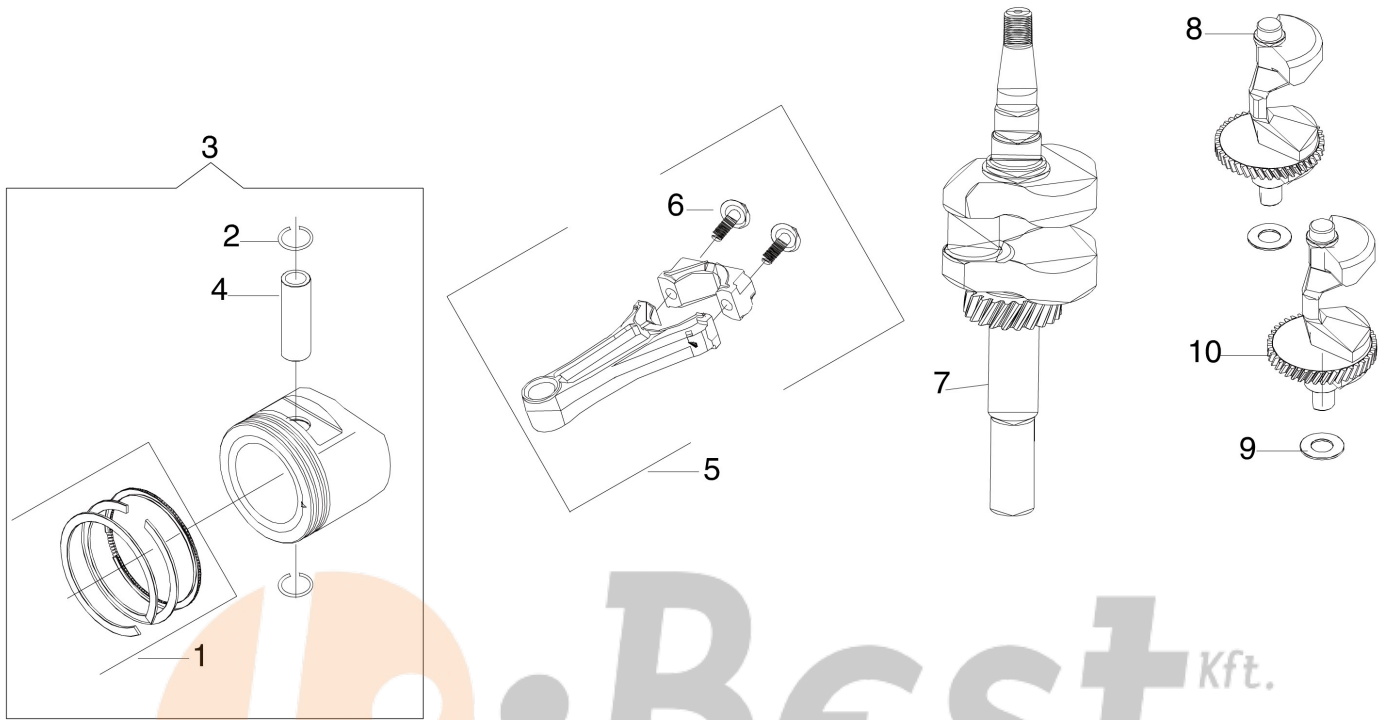

L • Best Kft.
Kertigépek és alkatrészek

WWW.LOBEST.HU

Illustration Crankshaft and piston

Ref.Nu	Qty	Part number	Description	Validity from	Validity till	Notes	Bulletin
1	1	L66150755	Piston ring set				
2	2	L66150669	Ring				
3	1	L66151502	Piston assy				
4	1	L66150693	Piston pin				
5	1	L66150758	Connecting rod cpl.				
6	2	L66150759	Bolt				
7	1	L66150760	Crankshaft				
8	1	L66150963	Compensator				
9	2	L66150825	Washer				
10	1	L66150964	Compensator