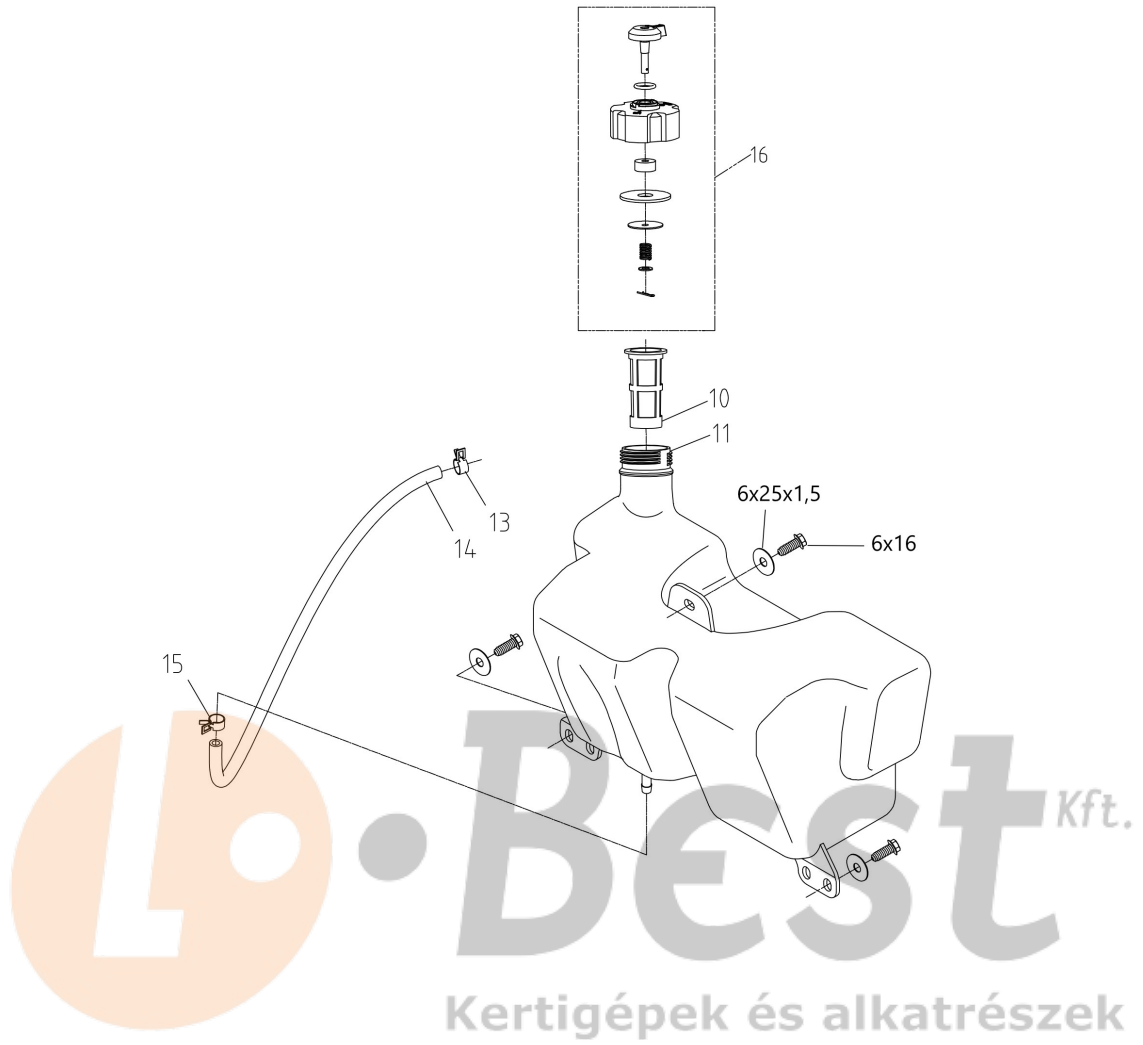

WWW.LOBEST.HU

Illustration Tank

Ref.Nu	Qty	Part number	Description	Validity from	Validity till	Notes	Bulletin
10	1	TS000012R	Filter				
11	1	TS000161R	Tank				
13	1	TS000162R	Band				
14	1	TS000163R	Fuel hose				
15	1	TS000164R	Band				
16	1	TS000013R	Tank cap