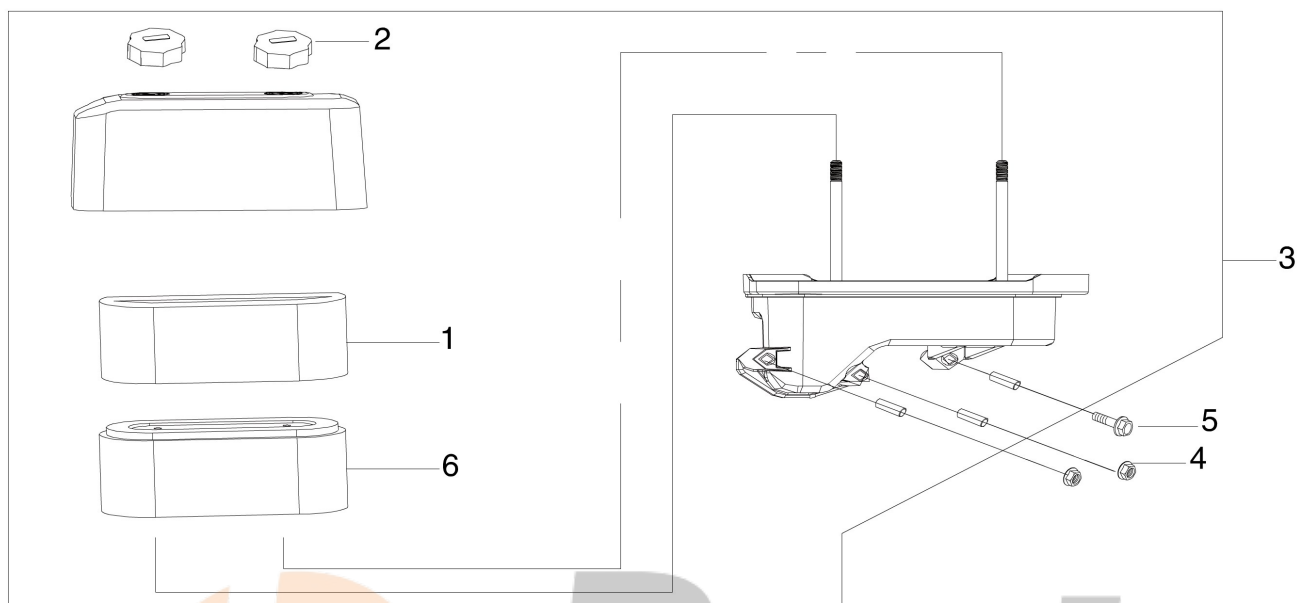

L • Best Kft.
Kertigépek és alkatrészek

WWW.LOBEST.HU

Illustration Air filter

Ref.Nu	Qty	Part number	Description	Validity from	Validity till	Notes	Bulletin
1	1	L66150799	Filter				
2	2	L66150801	Bolt				
3	1	L66150798	Filter kit				
4	2	004400959R	Nut				
5	1	L66150453	Screw				
6	1	L66150786	Filter