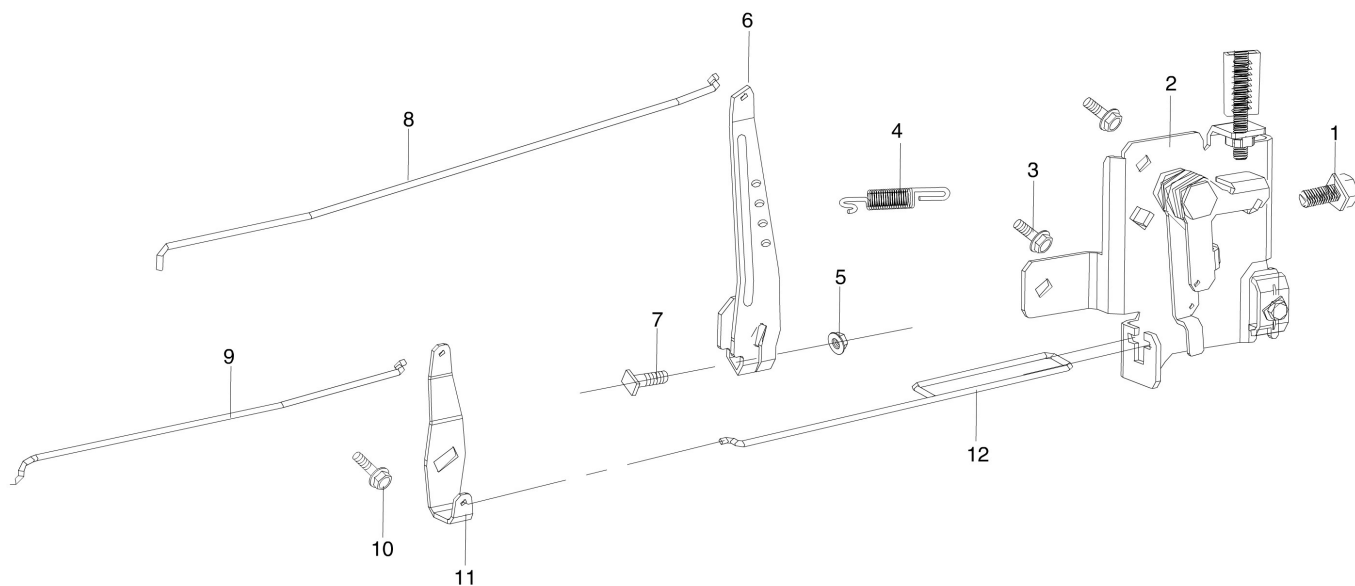

WWW.LOBEST.HU

WWW.LOBEST.HU

Illustration Control lever

Ref.Nu	Qty	Part number	Description	Validity from	Validity till	Notes	Bulletin
1	1	L66150251	Screw				
2	1	L66151491	Control				
3	2	L66150393	Screw				
4	1	L66150792	Spring				
5	1	004400959R	Nut				
6	1	L66150793	Governor arm shaft				
7	1	L66150382	Screw				
8	1	L66150791	Governor rod				
9	1	L66150790	Starter cable				
10	1	L66150813	Bolt				
11	1	L66150789	Plate				
12	1	L66150795	Throttle rod				