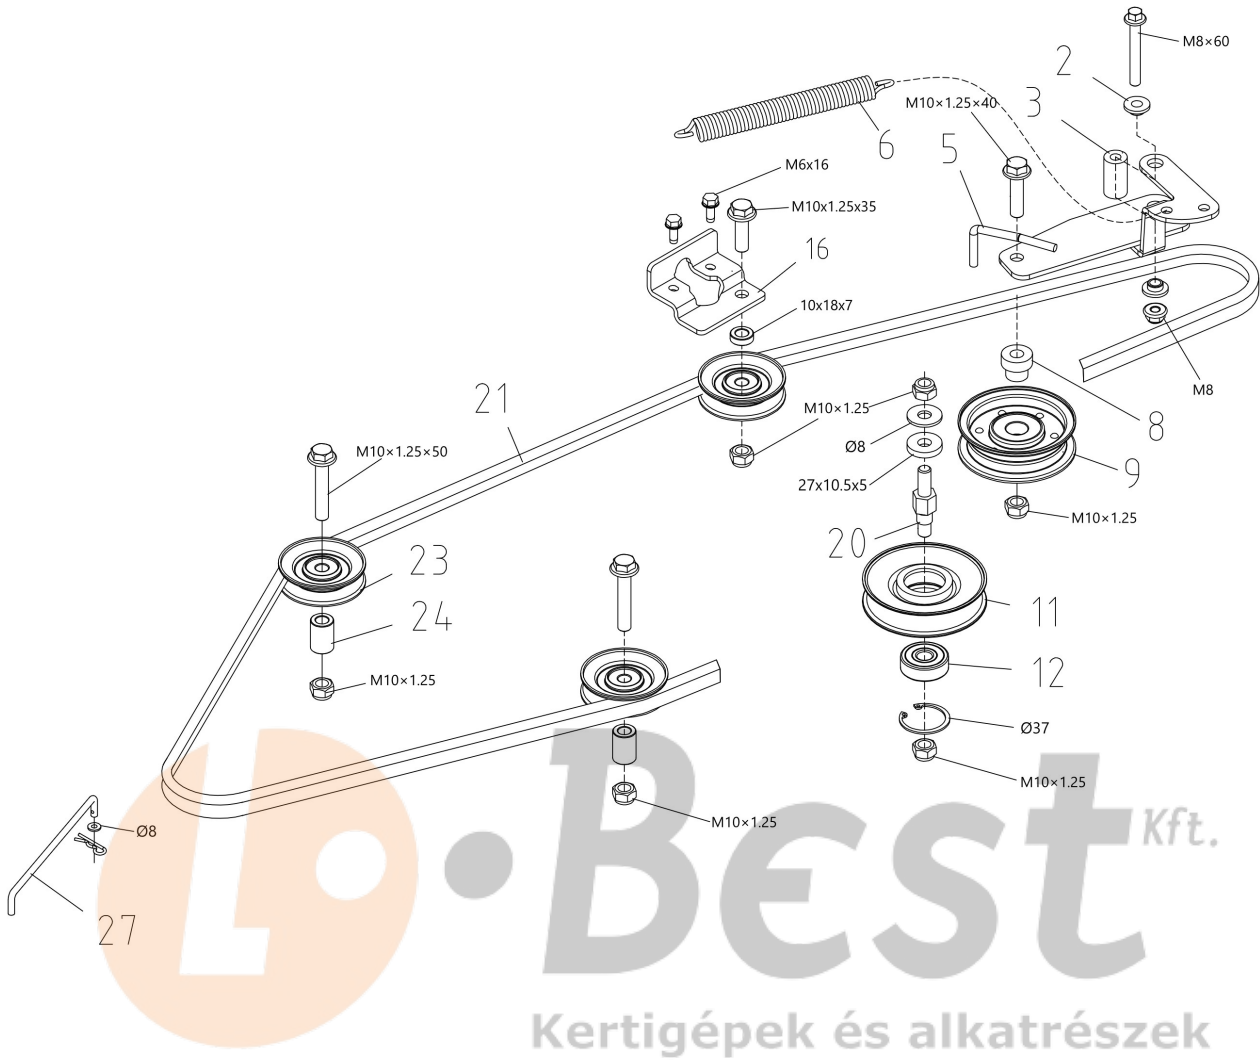

WWW.LOBEST.HU

Illustration Mowing deck

Ref.Nu	Qty	Part number	Description	Validity from	Validity till	Notes	Bulletin
1	1	TS000108R	Belt cover				
4	1	TS000064R	Bracket				
5	1	TS000065R	Screw				
7	4	TS000066R	Clamp				
9	1	TS000067R	Spring				
11	1	TS000068R	Nipple				
12	1	TS000069R	Lever				
14	1	TS000070R	Bushing				
15	2	TS000071R	Screw				
16	1	TS000072R	Pulley				
17	1	TS000073R	Bearing				
18	2	TS000074R	Wheel				
21	1	TS000109R	Mowing deck				
22	1	TS000076R	Bushing				
24	2	TS000005R	Bearing				
25	2	TS000006R	Pulley				
26	1	TS000077R	Screw				
27	1	TS000110R	Belt				
28	1	TS000079R	Bracket				
29	2	TS000104R	Water hose connection				
31	2	TS000089R	Rivet				
32	1	TS000080R	Blade shaft				
33	4	TS000086R	Bearing				
34	2	TS000085R	Disc (guard)				
35	2	TS000111R	Pulley				
36	2	TS000082R	Key				
37	2	TS000083R	Washer				
40	1	TS000081R	Screw				
41	1	TS000087R	Blade shaft				
44	1	TS000112R	Belt cover				
45	2	TS000091R	Plate				
46	2	TS000092R	Tube				
47	2	TS000093R	Support				
48	2	TS000094R	Spacer				
50	2	TS000095R	Blade hub				
51	1	TS000113R	Blade left				
52	2	TS000097R	Washer				
54	1	TS000098R	Screw				
55	2	TS000099R	Key				
56	1	TS000114R	Blade right				

WWW.LOBEST.HU

WWW.LOBEST.HU

Illustration Tank

Ref.Nu	Qty	Part number	Description	Validity from	Validity till	Notes	Bulletin
10	1	TS000012R	Filter				
11	1	TS000161R	Tank				
13	1	TS000162R	Band				
14	1	TS000163R	Fuel hose				
15	1	TS000164R	Band				
16	1	TS000013R	Tank cap				

WWW.LOBEST.HU

WWW.LOBEST.HU

Illustration Transmission

Ref.Nu	Qty	Part number	Description	Validity from	Validity till	Notes	Bulletin
2	2	TS000173R	Bushing				
3	1	TS000253R	Spacer				
5	1	TS000255R	Support				
6	1	TS000130R	Spring				
8	1	TS000122R	Bushing				
9	1	TS000007R	Pulley				
11	1	TS000006R	Pulley				
12	1	TS000005R	Bearing				
16	1	TS000263R	Plate				
20	1	TS000259R	Screw				
21	1	TS000025R	Belt				
23	3	TS000023R	Pulley				
24	2	TS000260R	Bushing				
27	1	TS000264R	Guide pulley				