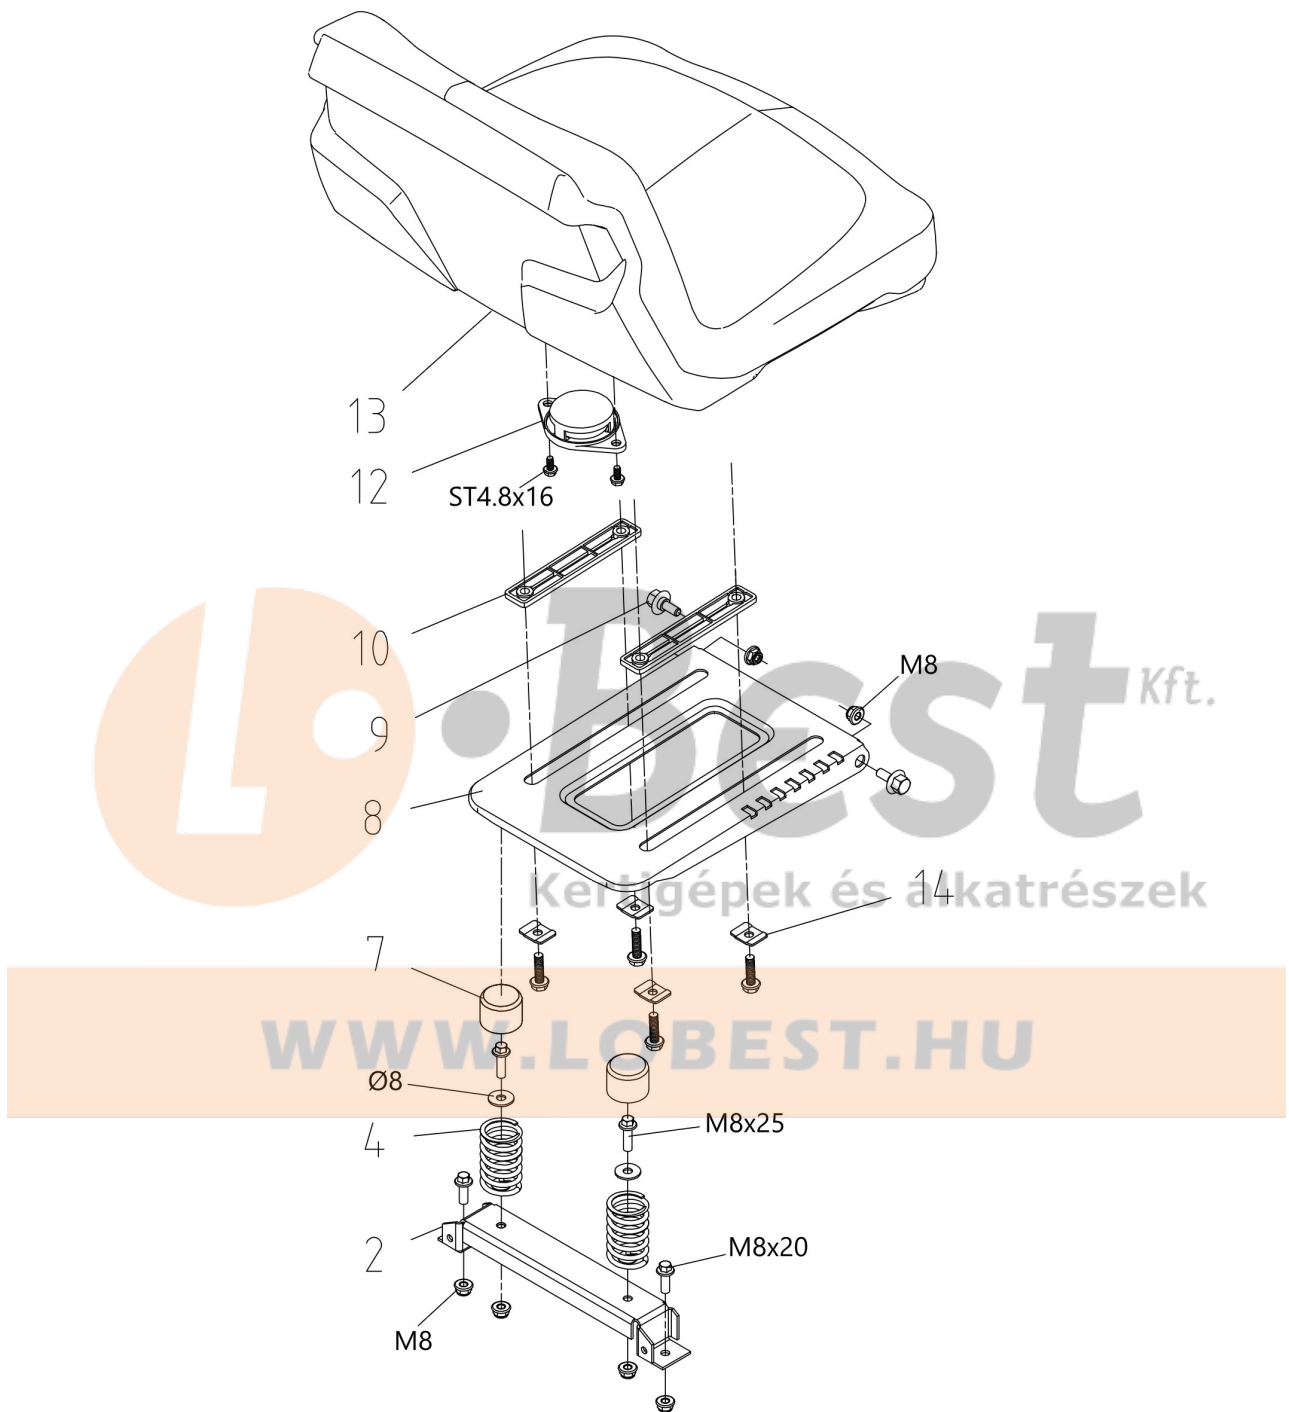

WWW.LOBEST.HU

Illustration Seat

Ref.Nu	Qty	Part number	Description	Validity from	Validity till	Notes	Bulletin
2	1	TS000285R	Support				
4	2	TS000286R	Spring				
7	2	TS000287R	Cover				
8	1	TS000288R	Seat support				
9	2	TS000289R	Screw				
10	2	TS000290R	Slide				
12	1	TS000029R	Seat switch				
13	1	TS000373R	Seat			Arancio - orange	
14	4	TS000291R	Spacer				