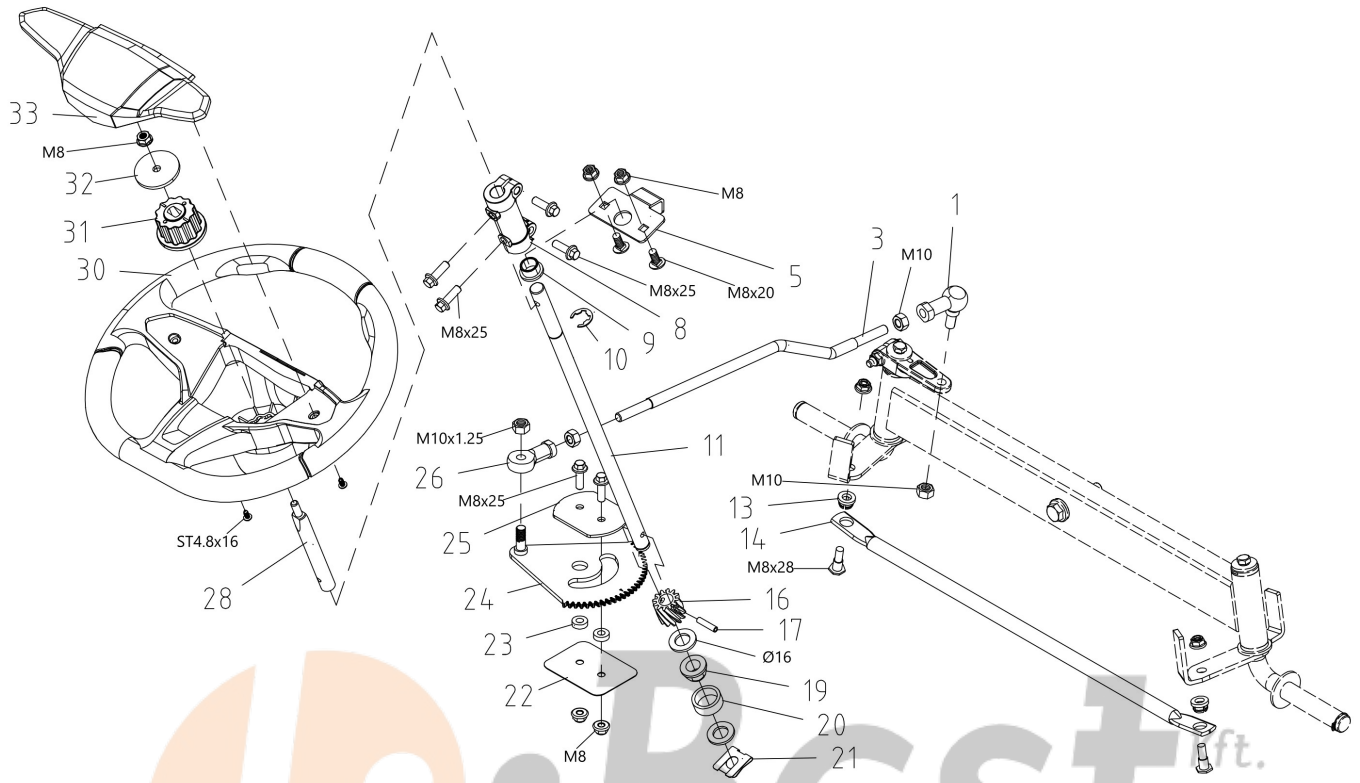

WWW.LOBEST.HU

LOBEST
Kertigépek és alkatrészek

WWW.LOBEST.HU

Illustration Steering arm

Ref.Nu	Qty	Part number	Description	Validity from	Validity till	Notes	Bulletin
1	1	TS000267R	Angle joint				
3	1	TS000268R	Tie rod				
5	1	TS000269R	Plate				
8	1	TS000270R	Sleeve				
9	1	TS000271R	Bushing				
10	1	TS000272R	Snap ring				
11	1	TS000273R	Steering arm				
13	2	TS000274R	Bushing				
14	1	TS000275R	Tie rod				
16	1	TS000026R	Sprocket				
17	1	TS000276R	Pin				
19	1	TS000378R	Bushing				
20	1	TS000277R	Bushing				
21	1	TS000278R	Cotter pin				
22	1	TS000279R	Fixing plate				
23	2	TS000280R	Bushing				
24	1	TS000027R	Sector				
25	1	TS000281R	Fixing plate				
26	1	TS000282R	Angle joint				
28	1	TS000283R	Spacer				
30	1	TS000284R	Steering wheel				
31	1	TS000028R	Support				
32	1	TS000379R	Washer				
33	1	TS000376R	Cover			Arancio - Orange	