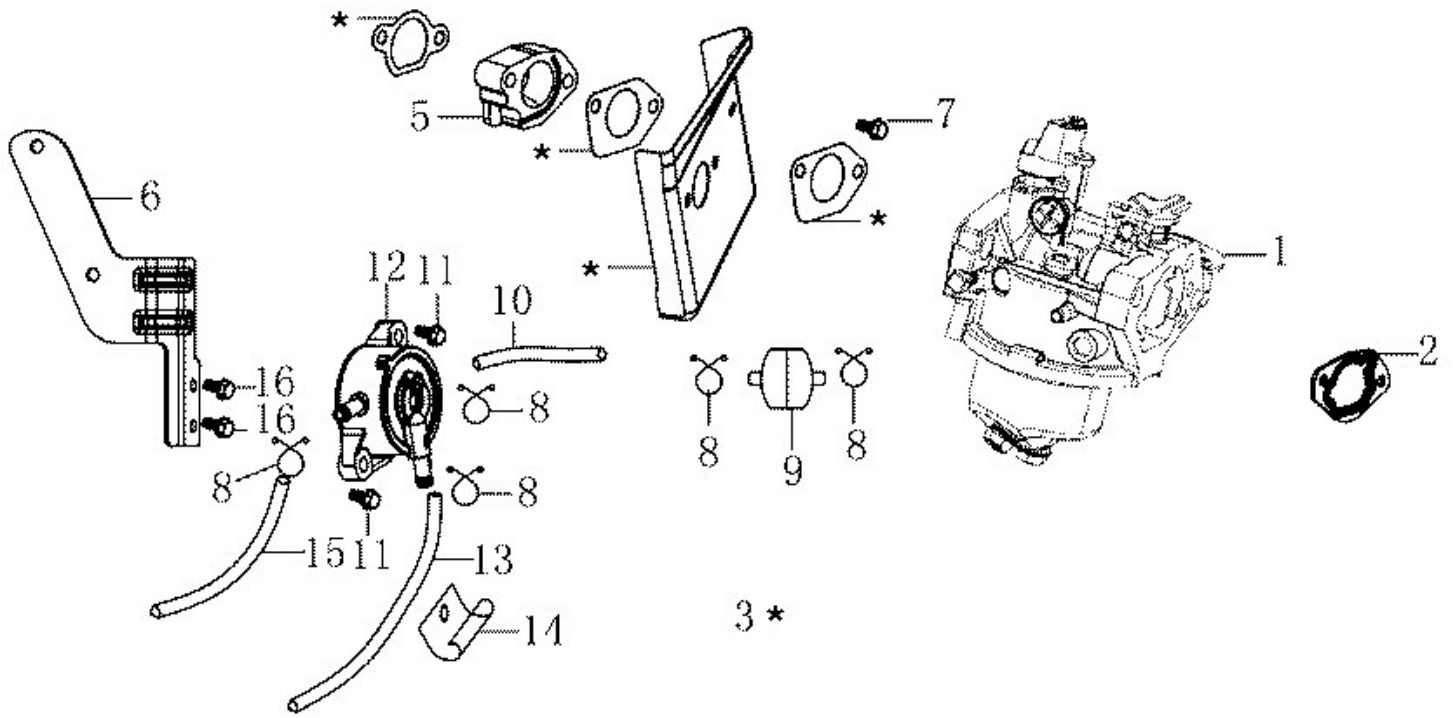

L • Best Kft.
Kertigépek és alkatrészek

WWW.LOBEST.HU

Illustration Carburetor

Ref.Nu	Qty	Part number	Description	Validity from	Validity till	Notes	Bulletin
1	1	L66150777	Carburetor kit				
2	1	L66150956	Gasket				
3	1	L66151500	Gasket set				
5	1	L66150788	Insulator				
6	1	L66150962	Bracket				
7	1	L66150464	Screw				
8	5	L66150749	Band				
9	1	L66151503	Fuel filter				
10	1	L66150957	Oil line				
11	2	L66150251	Screw				
12	1	L66150958	Pump				
13	1	L66151498	Tube				
14	1	L66150960	Tube				
15	1	L66150961	Oil line				
16	2	L66150456	Screw