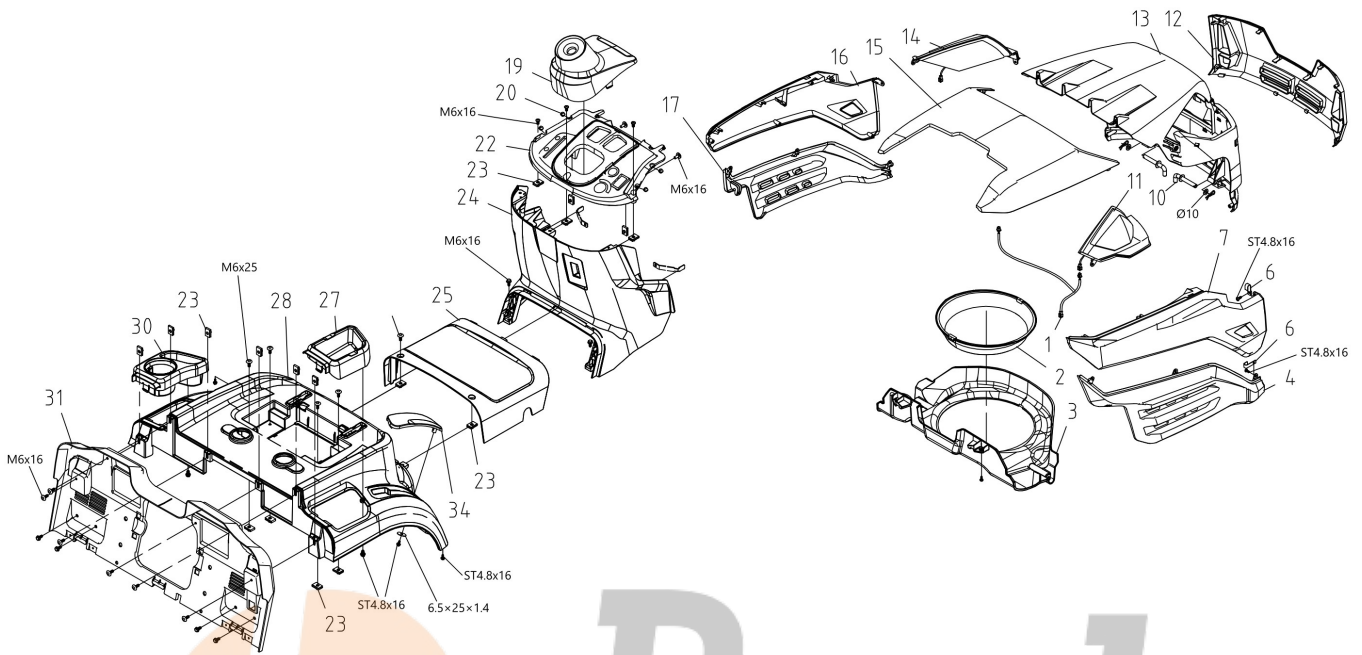

L • Best Kft.
Kertigépek és alkatrészek

WWW.LOBEST.HU

Illustration Body

Ref.Nu	Qty	Part number	Description	Validity from	Validity till	Notes	Bulletin
1	1	TS000340R	Wiring				
2	1	TS000341R	Adapter				
3	1	TS000342R	Deflector				
4	1	TS000343R	Right guard				
6	5	TS000344R	Fairled				
7	1	TS000361R	Right guard			Arancione - orange	
10	2	TS000345R	Pin				
11	1	TS000346R	Headlamp				
12	1	TS000364R	Guard			Arancione - orange	
13	1	TS000039R	Upper hood				
14	1	TS000347R	Headlamp				
15	1	TS000367R	Engine cover			Arancione - orange	
16	1	TS000370R	Left guard			Arancione - orange	
17	1	TS000348R	Left guard				
19	1	TS000349R	Cover				
20	4	TS000350R	AV-mount				
22	1	TS000351R	Dashboard				
23	15	TS000066R	Clamp				
24	1	TS000352R	Panel				
25	1	TS000040R	Cover				
27	1	TS000353R	Housing				
28	1	TS000041R	Wheels cover				
30	1	TS000354R	Housing				
31	1	TS000355R	Panel				
34	1	TS000357R	Lock