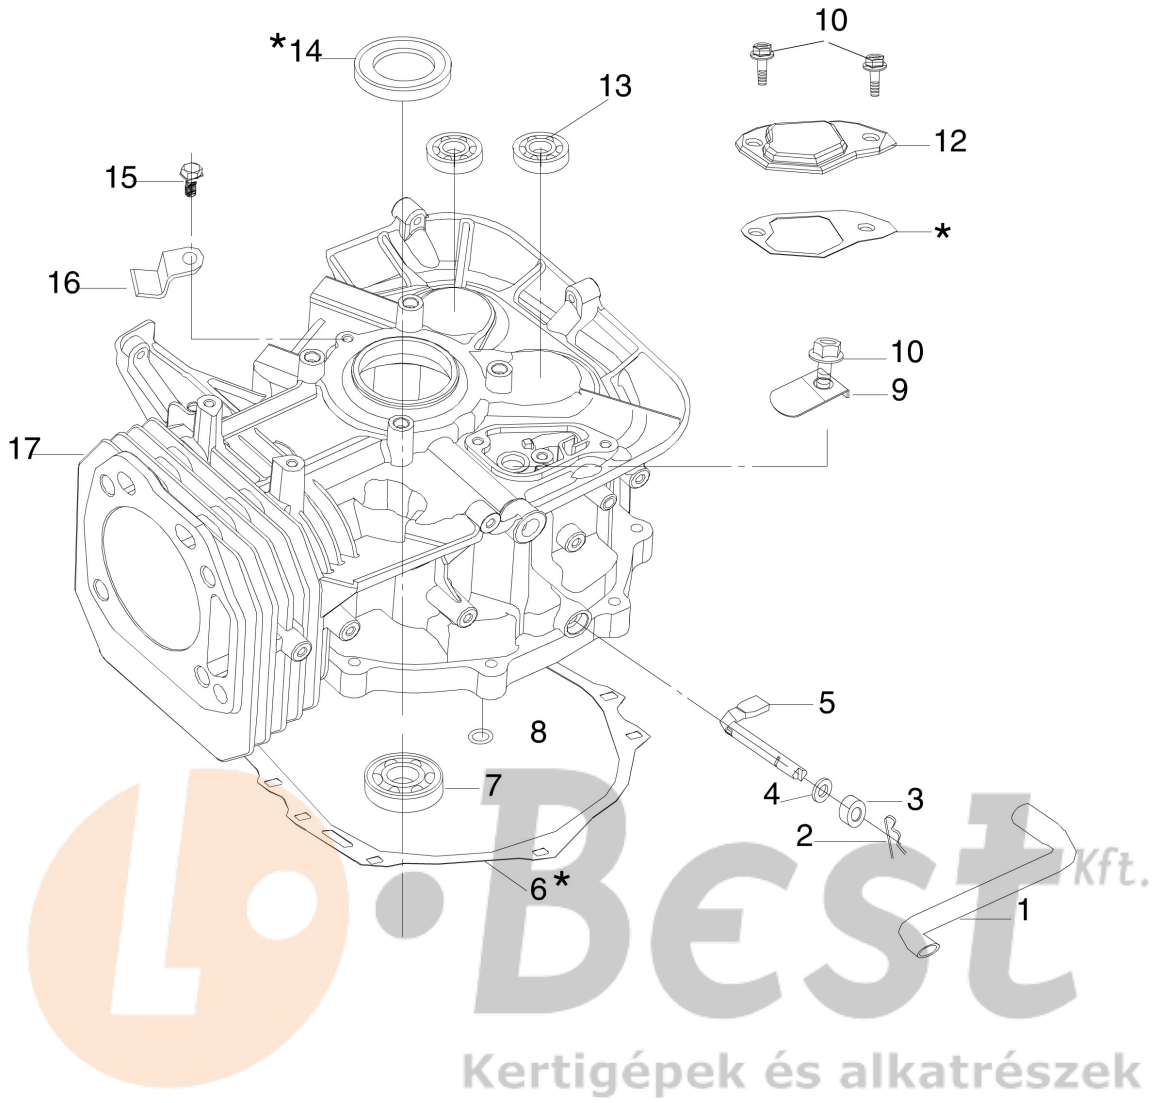

11 *

WWW.LOBEST.HU

Illustration Cylinder and crankcase

Ref.Nu	Qty	Part number	Description	Validity from	Validity till	Notes	Bulletin
1	1	L66151494	Breather fuel pipe				
2	1	L66150353	Plug				
3	1	L66150660	Oil seal				
4	1	L66150824	Washer				
5	1	L66150794	Governor arm shaft				
6	1	L66150744	Gasket				
7	1	L66150665	Bearing				
8	1	L66150741	O-ring				
9	1	L66150410	Reed valve				
10	3	L66150464	Screw				
11	1	L66151500	Gasket set				
12	1	L66150745	Cover				
13	2	L66150829	Bearing				
14	1	L66150830	Oil seal				
15	1	L66150393	Screw				
16	1	L66150739	Valve				
17	1	L66150742	Crankcase