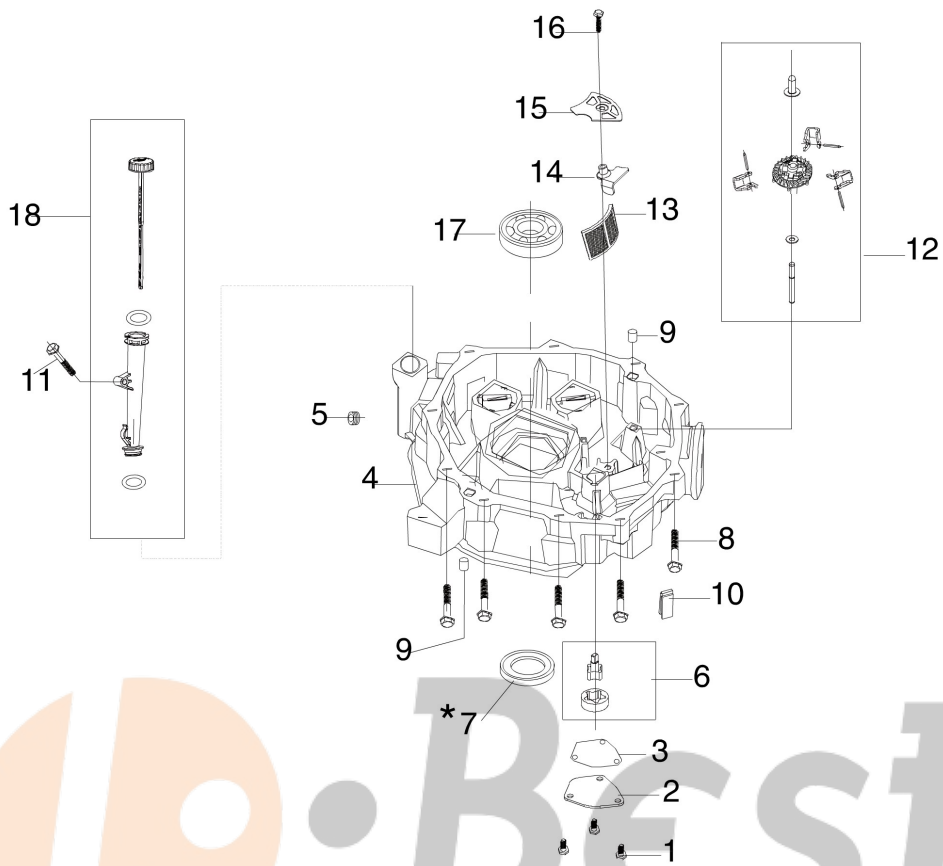

WWW.LOBEST.HU

L • Best Kft.
Kertigépek és alkatrészek

WWW.LOBEST.HU

Illustration Crankshaft and piston

Ref.Nu	Qty	Part number	Description	Validity from	Validity till	Notes	Bulletin
1	1	L66150755	Piston ring set				
2	2	L66150669	Ring				
3	1	L66151502	Piston assy				
4	1	L66150693	Piston pin				
5	1	L66150758	Connecting rod cpl.				
6	2	L66150759	Bolt				
7	1	L66150760	Crankshaft				
8	1	L66150963	Compensator				
9	2	L66150825	Washer				
10	1	L66150964	Compensator				

WWW.LOBEST.HU

19 *

WWW.LOBEST.HU

Illustration Crankcase cover

Ref.Nu	Qty	Part number	Description	Validity from	Validity till	Notes	Bulletin
1	3	L66150251	Screw				
2	1	L66150768	Oil pump cover				
3	1	L66150756	Seal ring				
4	1	L66151499	Cover				
5	1	L66150743	Close nipple				
6	1	L66150767	Oil pump				
7	1	L66150830	Oil seal				
8	10	L66150820	Bolt				
9	2	L66150828	Pin				
10	1	L66150772	Deflector				
11	1	L66150453	Screw				
12	1	L66150662	Governor				
13	1	L66150769	Oil filter				
14	1	L66150752	Plate				
15	1	L66150770	Filter cover				
16	1	L66150817	Bolt				
17	1	L66150665	Bearing				
18	1	L66150965	Complete cap				
19	1	L66151500	Gasket set				