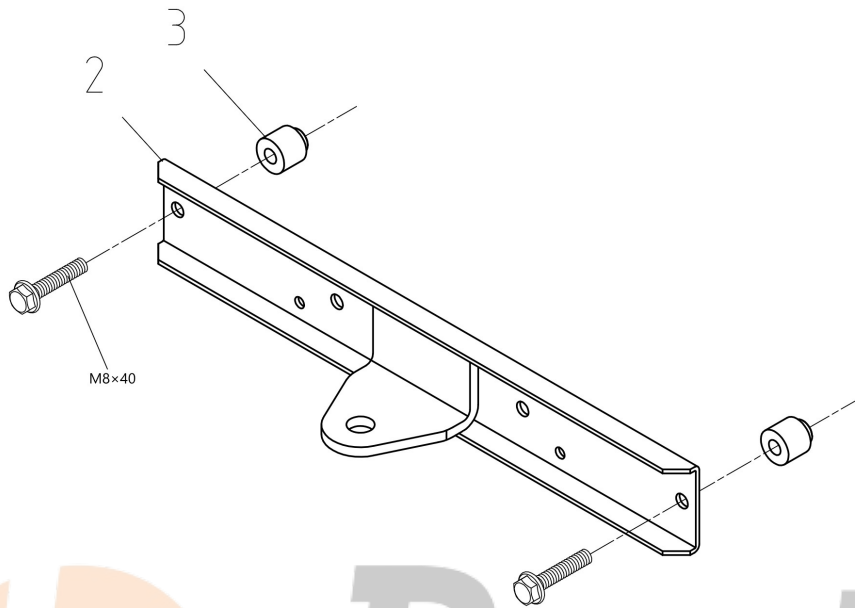

WWW.LOBEST.HU

Illustration Towing hitch

Ref.Nu	Qty	Part number	Description	Validity from	Validity till	Notes	Bulletin
2	1	TS000358R	Towing hitch				
3	2	TS000359R	Spacer