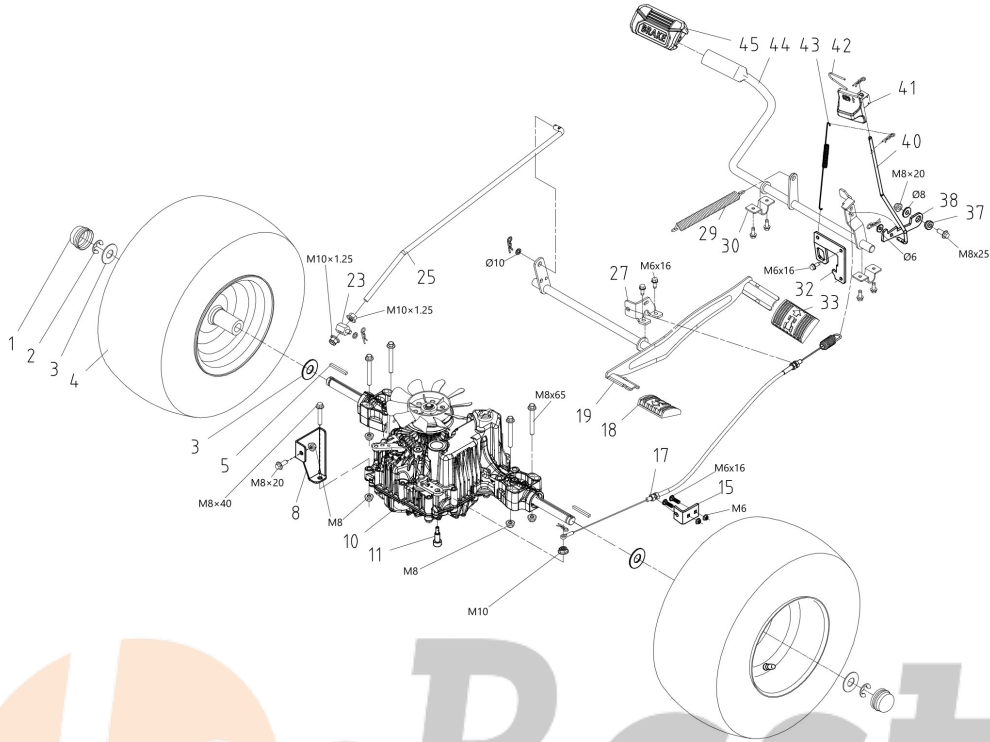

L • **Best** Kft.
Kertigépek és alkatrészek

WWW.LOBEST.HU

Illustration Rear axle

Ref.Nu	Qty	Part number	Description	Validity from	Validity till	Notes	Bulletin
1	2	TS000198R	Hub cap				
2	2	TS000207R	Snap ring				
3	4	TS000199R	Washer				
4	2	TS000212R	Complete wheel				
5	2	TS000210R	Key				
8	1	TS000240R	Plate				
10	1	TS000241R	Transmission				
11	1	TS000242R	Pin				
15	1	TS000243R	Support				
17	1	TS000244R	Brake cable				
18	1	TS000245R	Clamp cover rear				
19	1	TS000246R	Pedal				
23	1	TS000247R	Pin				
25	1	TS000248R	Tie rod				
27	1	TS000249R	Plate				
29	1	TS000250R	Spring				
30	2	TS000231R	Support				
32	1	TS000230R	Support				
33	1	TS000251R	Clamp cover front				
37	1	TS000232R	Bushing				
38	1	TS000233R	Control				
40	1	TS000234R	Control rod				
41	1	TS000235R	Handle				
42	1	TS000236R	Fork				
43	1	TS000237R	Spring				
44	1	TS000238R	Pedal				
45	1	TS000239R	Cover moulding				

WWW.LOBEST.HU