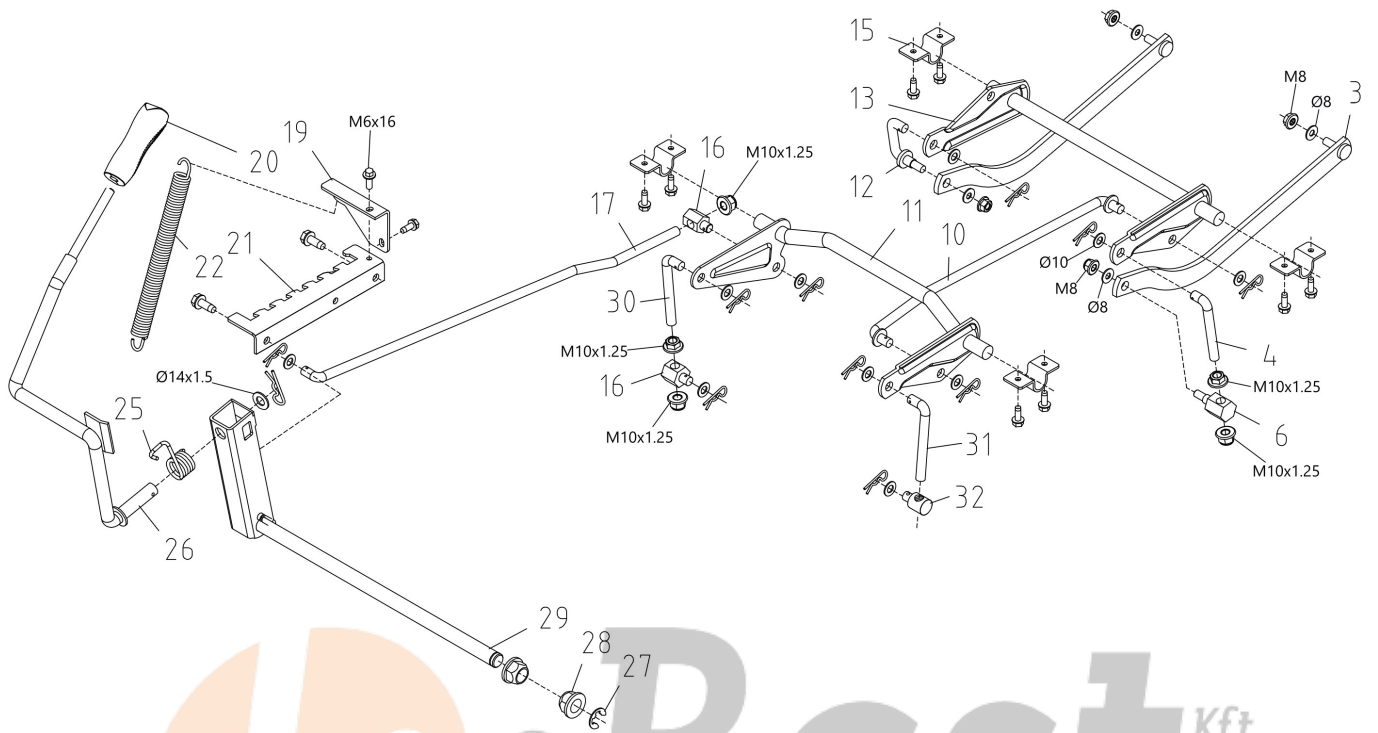

WWW.LOBEST.HU

Illustration Seat

Ref.Nu	Qty	Part number	Description	Validity from	Validity till	Notes	Bulletin
2	1	TS000285R	Support				
4	2	TS000286R	Spring				
7	2	TS000287R	Cover				
8	1	TS000288R	Seat support				
9	2	TS000289R	Screw				
10	2	TS000290R	Slide				
12	1	TS000029R	Seat switch				
13	1	TS000373R	Seat			Arancio - orange	
14	4	TS000291R	Spacer				

WWW.LOBEST.HU

L • Best Kft.
Kertigépek és alkatrészek

WWW.LOBEST.HU

Illustration Cutting plate lifting

Ref.Nu	Qty	Part number	Description	Validity from	Validity till	Notes	Bulletin
3	2	TS000292R	Rod				
4	1	TS000293R	Tie rod				
6	1	TS000294R	Angle joint				
10	1	TS000295R	Rod				
11	1	TS000296R	Axel lift				
12	1	TS000297R	Rod				
13	1	TS000298R	Support				
15	4	TS000231R	Support				
16	2	TS000299R	Angle joint				
17	1	TS000300R	Rod				
19	1	TS000301R	Plate				
20	1	TS000226R	Knob				
21	1	TS000030R	Support				
22	1	TS000302R	Spring				
25	1	TS000303R	Spring				
26	1	TS000031R	Lever				
27	1	TS000223R	Snap ring				
28	2	TS000378R	Bushing				
29	1	TS000304R	Lever group				
30	1	TS000305R	Tie rod				
31	1	TS000306R	Tie rod				
32	1	TS000307R	Angle joint				