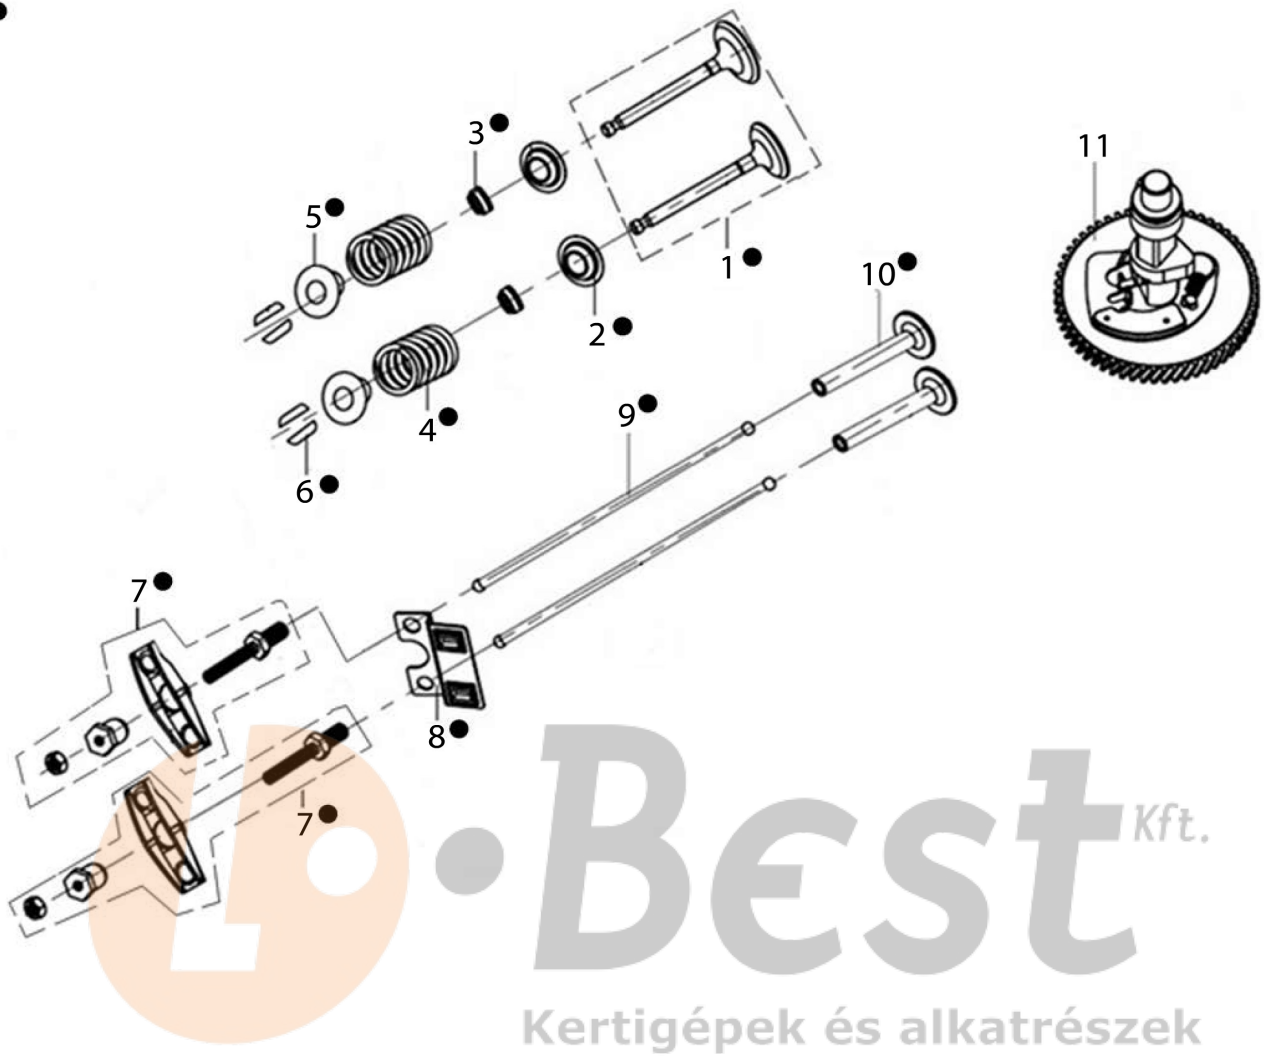

12 ●

WWW.LOBEST.HU

Illustration Valves

Ref.Nu	Qty	Part number	Description	Validity from	Validity till	Notes	Bulletin
1	1	L66150782	Suction/exhaust valve kit				
2	2	L66150560	Slide				
3	2	L66150561	Seal ring				
4	2	L66150559	Spring				
5	2	L66150558	Clamp				
6	4	L66150557	Valve				
7	2	L66150763	Compensator				
8	1	L66150766	Plate				
9	2	L66150764	Equalizer rod				
10	2	L66150554	Slide				
11	1	L66150762	Camshaft assy				
12	1	L66151501	Compl. top cover