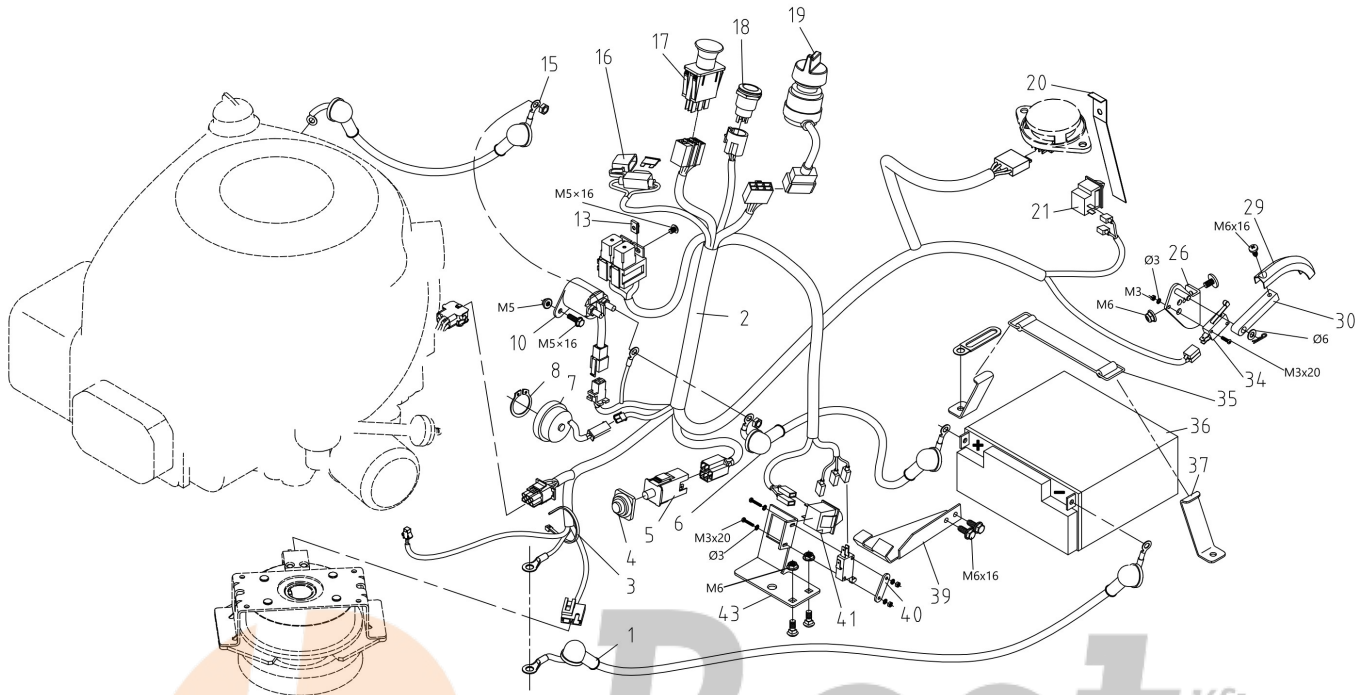

L • Best Kft.
Kertigépek és alkatrészek

WWW.LOBEST.HU

Illustration Electrical parts

Ref.Nu	Qty	Part number	Description	Validity from	Validity till	Notes	Bulletin
1	1	TS000314R	Cable				
2	1	TS000335R	Wiring				
3	20	TS000316R	Band				
3	5	TS000317R	Band				
4	1	TS000318R	Switch protection				
5	1	TS000032R	Switch				
6	1	TS000319R	Cable				
7	1	TS000320R	Indicator				
8	1	TS000321R	Snap ring				
10	1	TS000033R	Solenoid				
13	1	TS000323R	Clamp				
15	1	TS000324R	Wire				
16	1	TS000325R	Fuse				
17	1	TS000034R	Switch				
18	1	TS000326R	Switch				
19	1	TS000035R	Shoe				
20	1	TS000327R	Bracket				
21	2	TS000036R	Micro-switch				
26	1	TS000328R	Fixing plate				
29	1	TS000329R	Lever				
30	1	TS000330R	Lever				
34	1	TS000331R	Switch				
35	1	TS000332R	Belt				
36	1	TS000038R	Battery				
37	2	TS000333R	Bracket				
39	1	TS000336R	Control lever				
40	1	TS000337R	Bracket				
41	2	TS000037R	Micro-switch				
43	1	TS000338R	Support				

WWW.LOBEST.HU