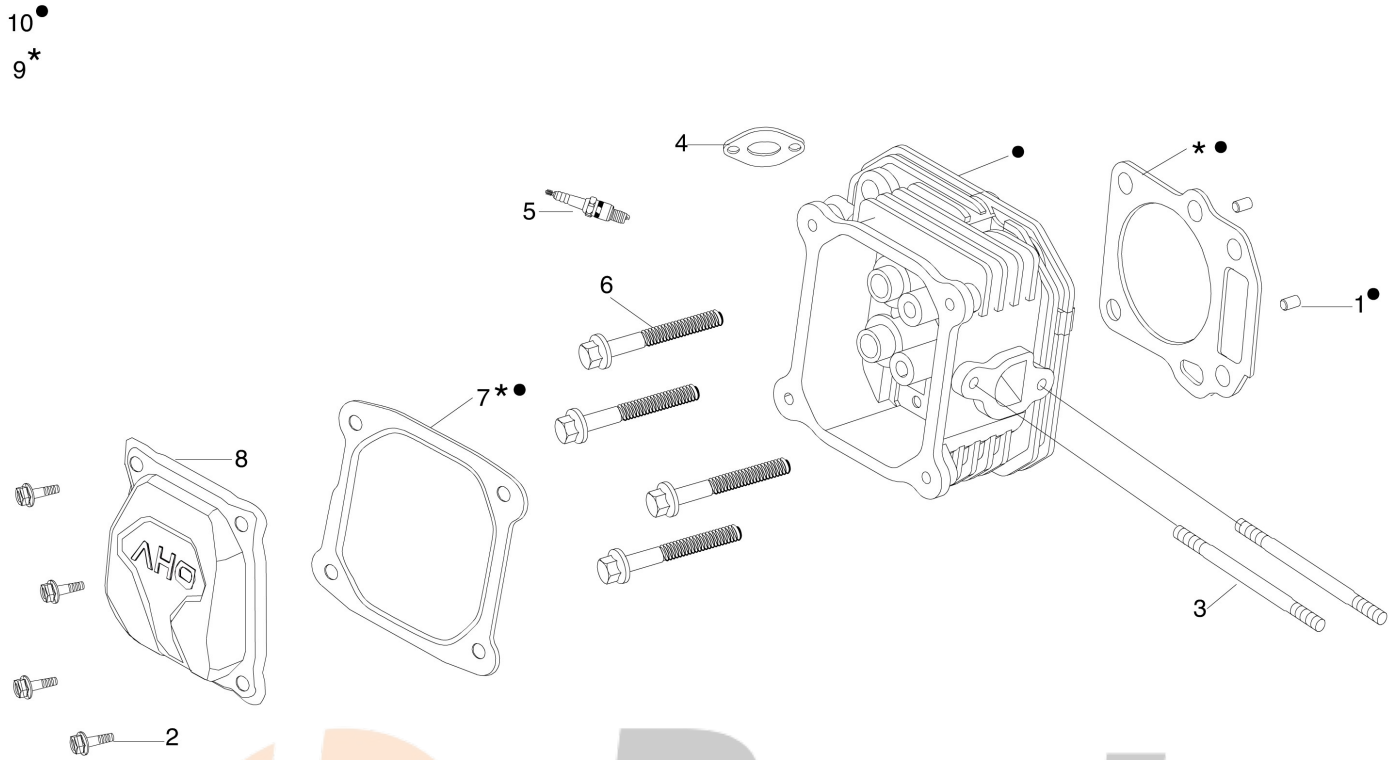

LOBEST Kft.
Kertigépek és alkatrészek

WWW.LOBEST.HU

Illustration Top cover

Ref.Nu	Qty	Part number	Description	Validity from	Validity till	Notes	Bulletin
1	2	L66150654	Pin				
2	4	L66150393	Screw				
3	2	L66150822	Stud				
4	1	L66150800	Gasket				
5	1	3055122R	Spark plug				
6	4	L66150818	Bolt				
7	1	L66151496	Gasket				
8	1	L66151497	Cover				
9	1	L66151500	Gasket set				
10	1	L66151501	Compl. top cover