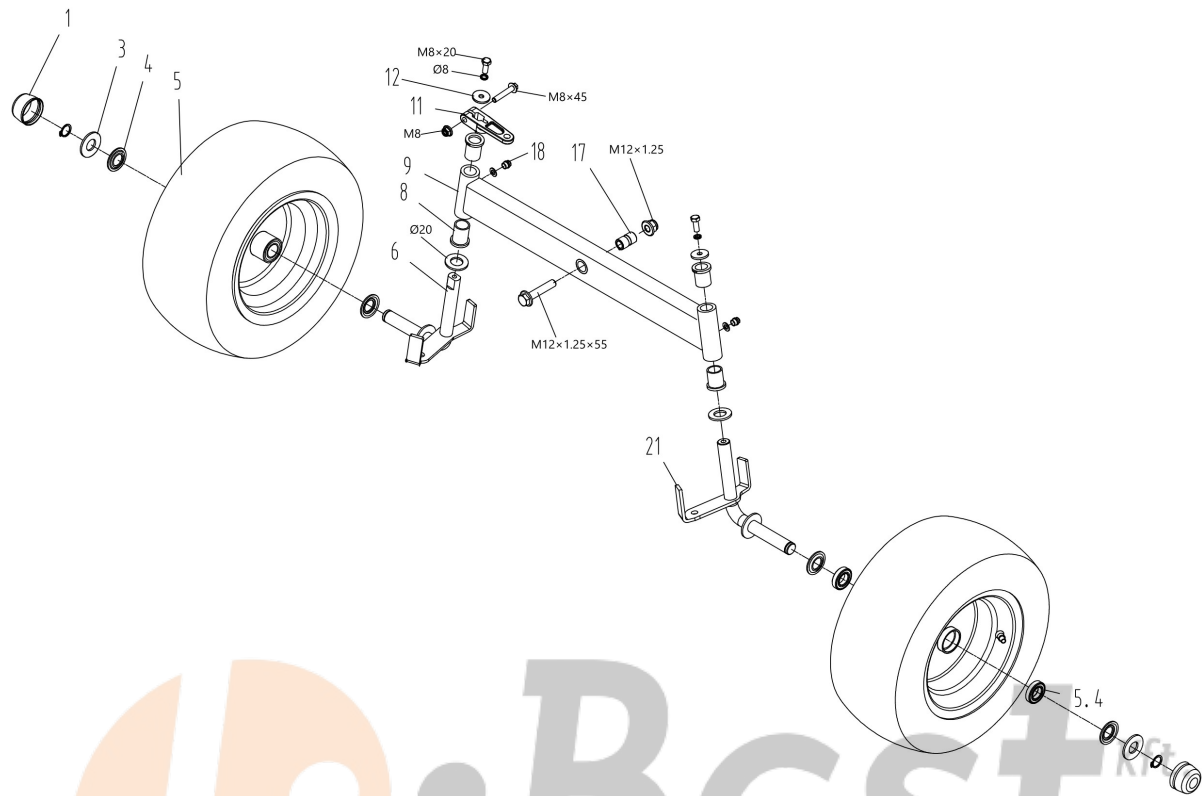

L • Best
Kertigépek és alkatrészek

WWW.LOBEST.HU

Illustration Front axle

Ref.Nu	Qty	Part number	Description	Validity from	Validity till	Notes	Bulletin
1	2	TS000198R	Hub cap				
3	2	TS000199R	Washer				
4	4	TS000200R	Spacer				
5	2	TS000018R	Complete wheel				
5,4	4	TS000204R	Bearing				
6	1	TS000019R	Pin				
8	4	TS000020R	Bushing				
9	1	TS000205R	Front axle				
11	1	TS000021R	Lever				
12	2	TS000083R	Washer				
17	1	TS000206R	Spacer				
18	2	TS000068R	Nipple				
21	1	TS000022R	Pin