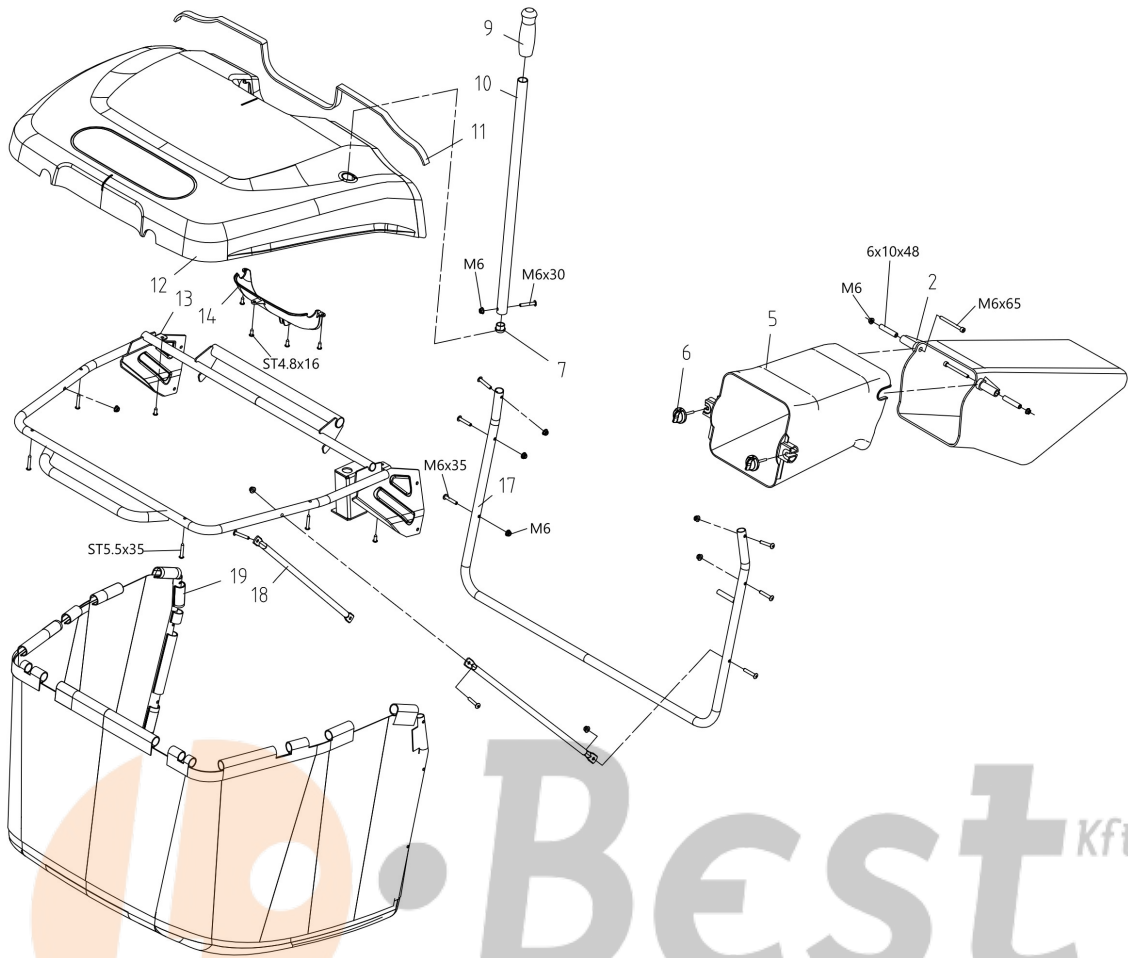

LOBEST Kft.
Kertigépek és alkatrészek

WWW.LOBEST.HU

Illustration Grassbag

Ref.Nu	Qty	Part number	Description	Validity from	Validity till	Notes	Bulletin
2	1	TS000052R	Exhaust				
5	1	TS000053R	Exhaust pipe				
6	2	TS000054R	Screw				
7	1	TS000055R	Cap				
9	1	TS000056R	Knob				
10	1	TS000057R	Lever				
11	1	TS000058R	Gasket				
12	1	TS000004R	Grass-bag cover				
13	1	TS000059R	Frame				
14	1	TS000060R	Cover				
17	1	TS000061R	Frame				
18	2	TS000062R	Bracket				
19	1	TS000380R	Grass collector			Oleo-Mac