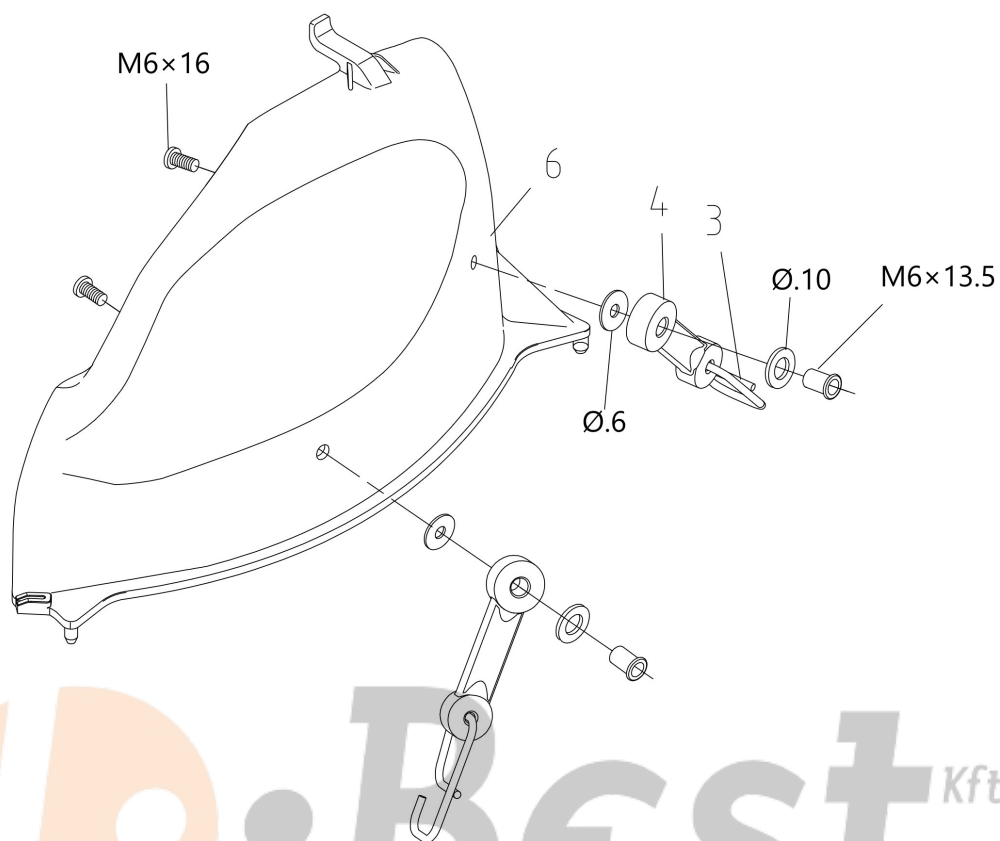

Valves

Crankshaft and piston

Crankcase cover

Cylinder and crankcase

WWW.LOBEST.HU

WWW.LOBEST.HU

Illustration Mulching Kit

Ref.Nu	Qty	Part number	Description	Validity from	Validity till	Notes	Bulletin
3	1	TS000043R	Hook				
4	1	TS000044R	Tie rod				
6	1	TS000046R	Deflector				

WWW.LOBEST.HU

WWW.LOBEST.HU

Illustration Mowing deck

Ref.Nu	Qty	Part number	Description	Validity from	Validity till	Notes	Bulletin
1	1	TS000115R	Right guard				
4	5	TS000066R	Clamp				
7	1	TS000116R	Pin				
8	1	TS000117R	Spring				
9	2	TS000071R	Screw				
10	2	TS000074R	Wheel				
12	1	TS000118R	Mount				
14	1	TS000119R	Belt cover				
16	1	TS000120R	Bushing				
17	2	TS000104R	Water hose connection				
20	1	TS000121R	Lever				
21	1	TS000122R	Bushing				
22	1	TS000007R	Pulley				
24	1	TS000143R	V belt				
25	1	TS000124R	Bracket				
27	1	TS000125R	Left guard				
28	1	TS000126R	Pulley				
29	1	TS000127R	Bushing				
32	1	TS000128R	Belt cover				
33	1	TS000129R	Spacer				
34	1	TS000130R	Spring				
35	1	TS000065R	Screw				
37	1	TS000144R	Mowing deck				
40	1	TS000145R	Bracket				
41	2	TS000132R	Nut				
42	2	TS000111R	Pulley				
43	2	TS000082R	Key				
44	2	TS000133R	Blade shaft				
45	2	TS000085R	Disc (guard)				
46	4	TS000086R	Bearing				
47	2	TS000134R	Support				
49	2	TS000135R	Guard				
50	2	TS000099R	Key				
51	2	TS000095R	Blade hub				
52	2	TS000136R	Pin				
55	2	TS000091R	Plate				
57	2	TS000146R	Blade				
58	2	TS000097R	Washer				
60	2	TS000098R	Screw				
63	1	TS000138R	Pin				
64	1	TS000139R	Spring				
65	1	TS000140R	Locking lever				
66	1	TS000141R	Lever support				
67	1	TS000142R	Deflector				