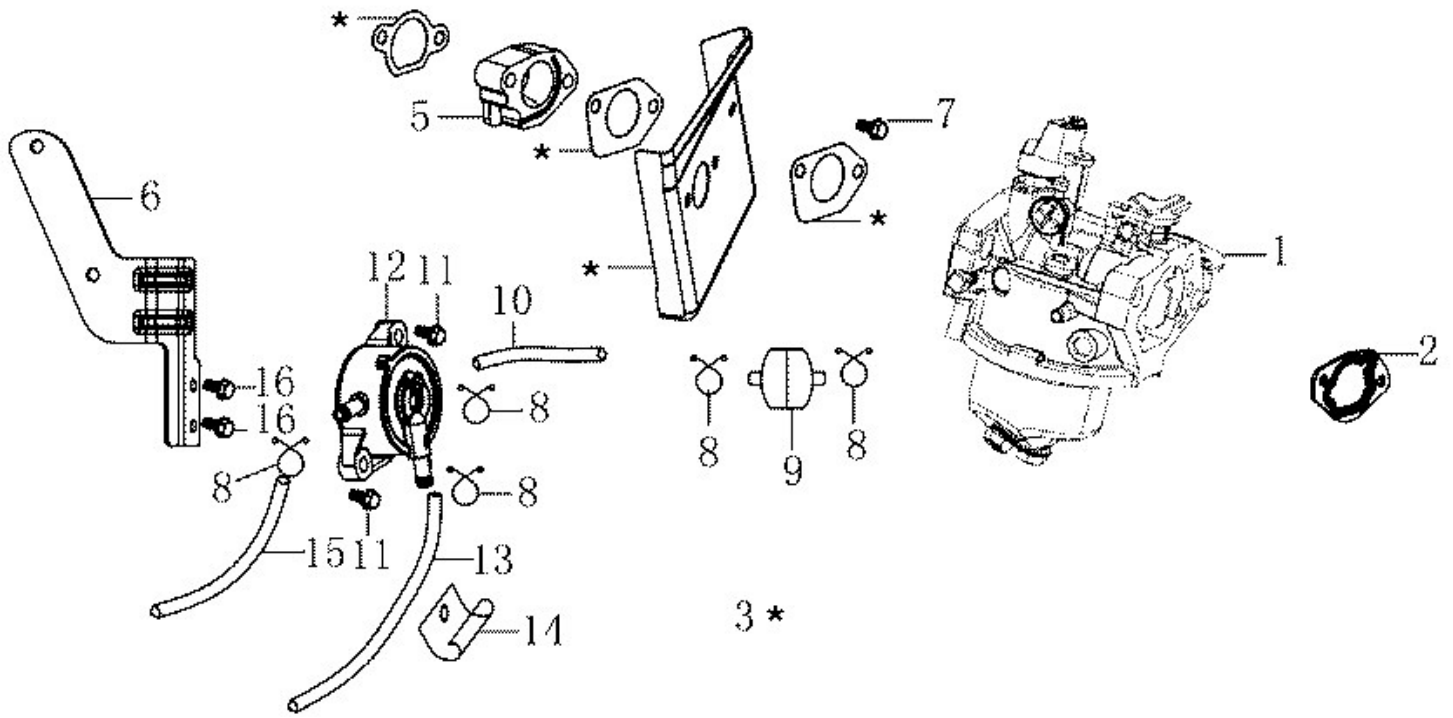

L • **Best** ^{Kft.}
Kertigépek és alkatrészek

WWW.LOBEST.HU

Illustration Carburetor

Ref.Nu	Qty	Part number	Description	Validity from	Validity till	Notes	Bulletin
1	1	L66150777	Carburetor kit				
2	1	L66150956	Gasket				
3	1	L66151500	Gasket set				
5	1	L66150788	Insulator				
6	1	L66150962	Bracket				
7	1	L66150464	Screw				
8	5	L66150749	Band				
9	1	L66151503	Fuel filter				
10	1	L66150957	Oil line				
11	2	L66150251	Screw				
12	1	L66150958	Pump				
13	1	L66151498	Tube				
14	1	L66150960	Tube				
15	1	L66150961	Oil line				
16	2	L66150456	Screw