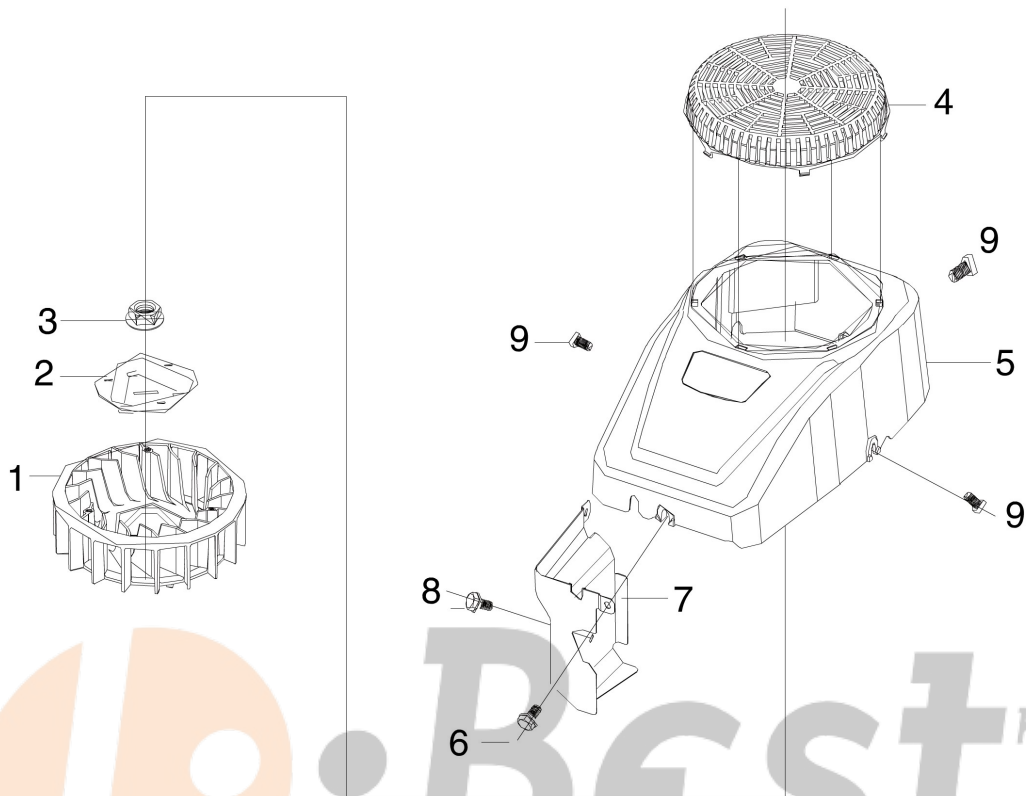

Best Kft.
Kertigépek és alkatrészek

WWW.LOBEST.HU

Illustration Ignition system

Ref.Nu	Qty	Part number	Description	Validity from	Validity till	Notes	Bulletin
1	1	L66150771	Fan				
2	1	L66150802	Pulley				
3	1	L66150823	Nut				
4	1	L66150803	Cover				
5	1	L66150775	Cover				
6	1	L66150815	Bolt				
7	1	L66150774	Guard				
8	1	L66150464	Screw				
9	3	L66150393	Screw