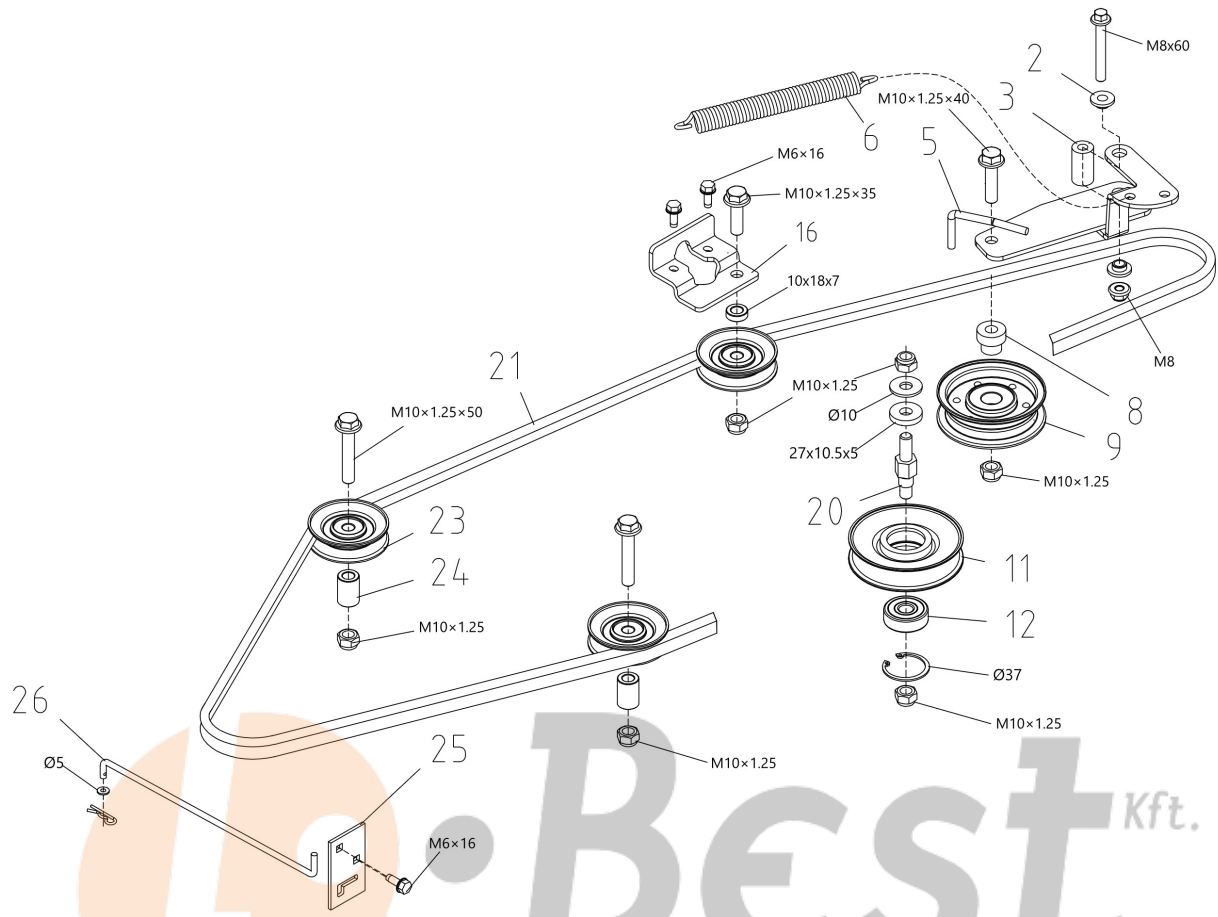

Best Kft.
Kertigépek és alkatrészek

WWW.LOBEST.HU

Illustration Transmission

Ref.Nu	Qty	Part number	Description	Validity from	Validity till	Notes	Bulletin
2	2	TS000173R	Bushing				
3	1	TS000253R	Spacer				
5	1	TS000255R	Support				
6	1	TS000130R	Spring				
8	1	TS000122R	Bushing				
9	1	TS000007R	Pulley				
11	1	TS000006R	Pulley				
12	1	TS000005R	Bearing				
16	1	TS000263R	Plate				
20	1	TS000259R	Screw				
21	1	TS000025R	Belt				
23	3	TS000023R	Pulley				
24	2	TS000260R	Bushing				
25	1	TS000265R	Rod support				
26	1	TS000266R	Rod