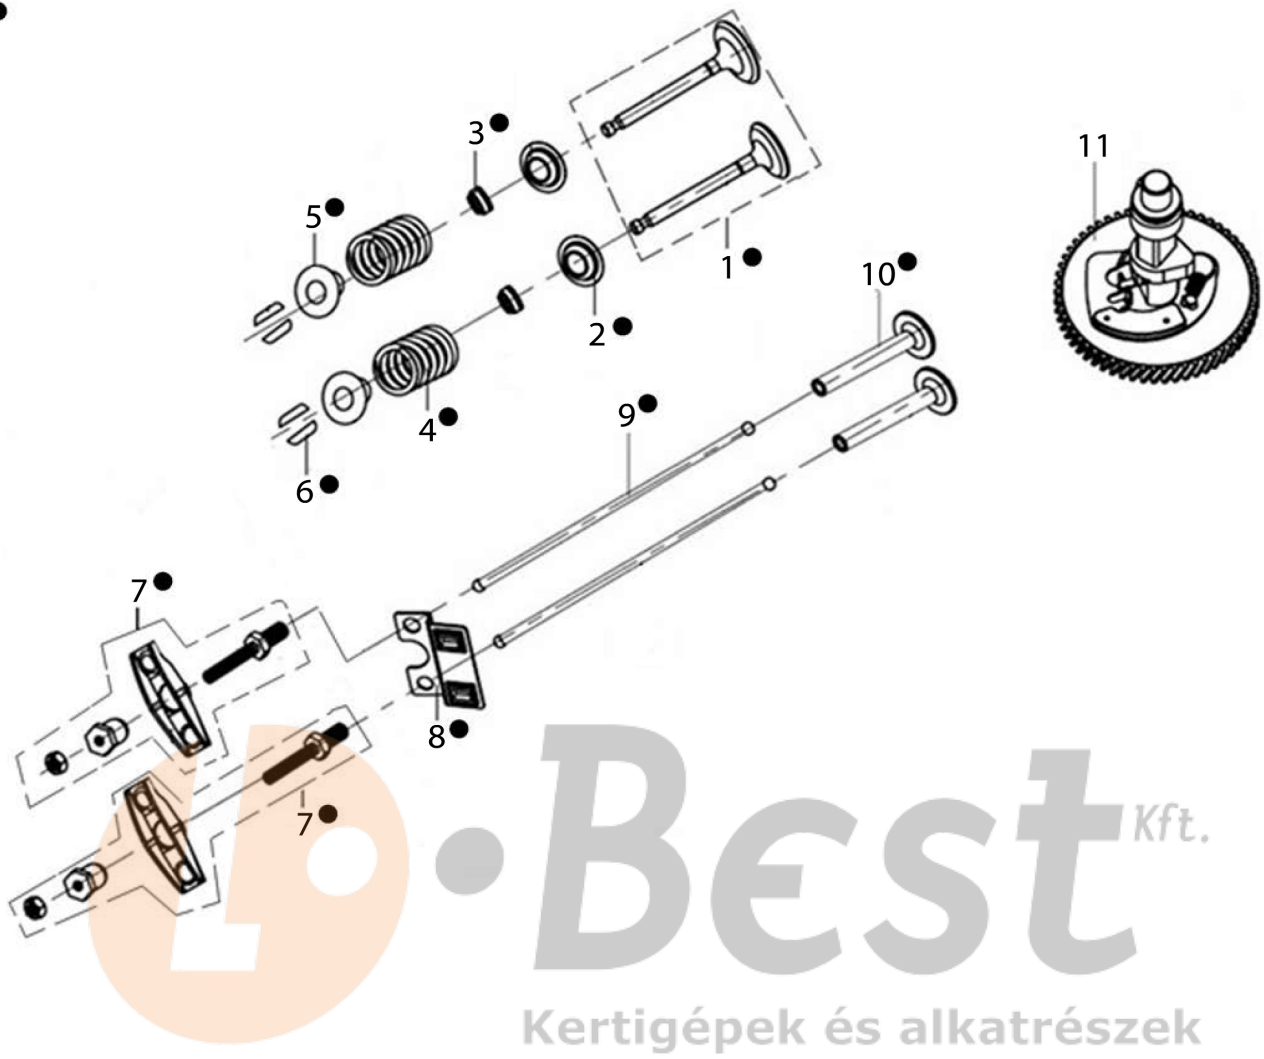

12●

WWW.LOBEST.HU

Illustration Valves

Ref.Nu	Qty	Part number	Description	Validity from	Validity till	Notes	Bulletin
1	1	L66150782	Suction/exhaust valve kit				
2	2	L66150560	Slide				
3	2	L66150561	Seal ring				
4	2	L66150559	Spring				
5	2	L66150558	Clamp				
6	4	L66150557	Valve				
7	2	L66150763	Compensator				
8	1	L66150766	Plate				
9	2	L66150764	Equalizer rod				
10	2	L66150554	Slide				
11	1	L66150762	Camshaft assy				
12	1	L66151501	Compl. top cover