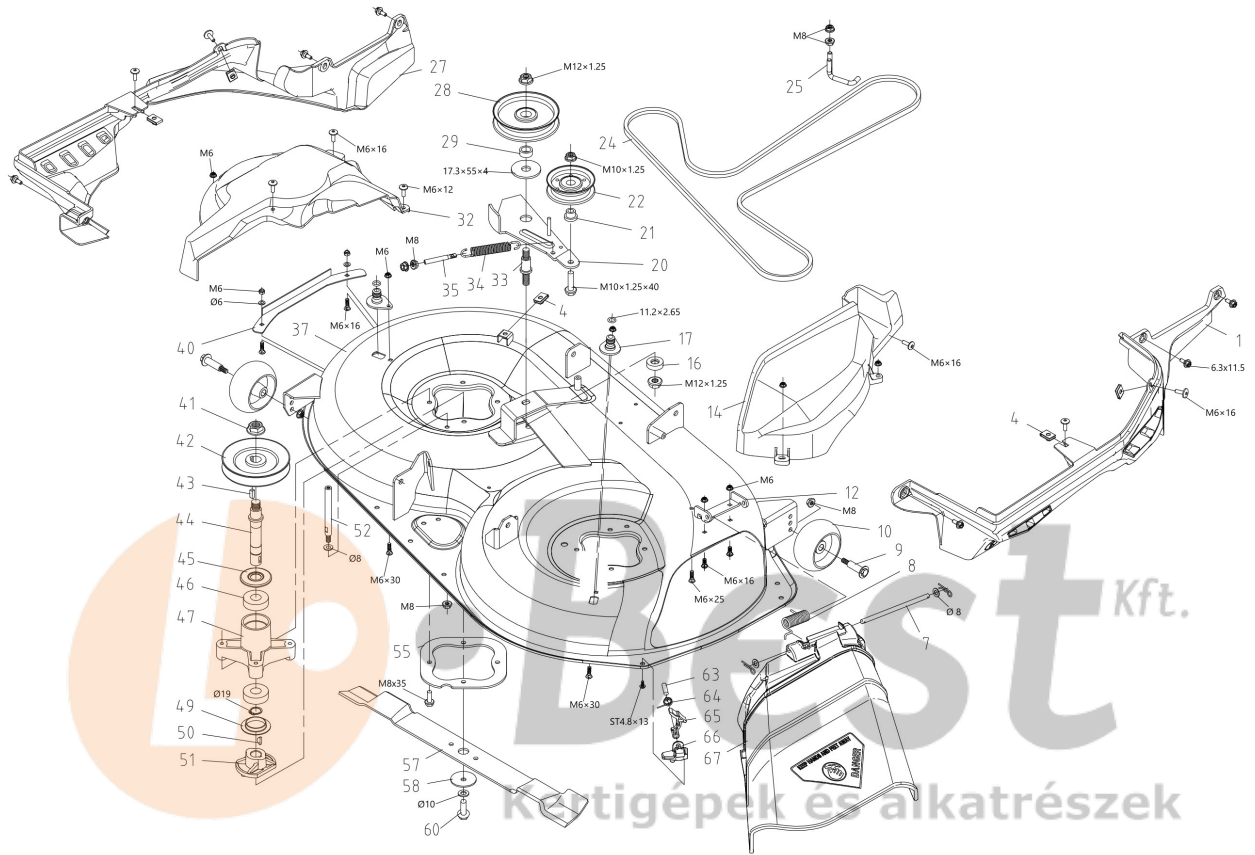

Labels

Top cover

Ignition system

Flywheel

Starter lever

Control lever

Carburetor

Air filter

Valves

Crankshaft and piston

Crankcase cover

Cylinder and crankcase

WWW.LOBEST.HU

WWW.LOBEST.HU

Illustration Mulching Kit

Ref.Nu	Qty	Part number	Description	Validity from	Validity till	Notes	Bulletin
3	1	TS000043R	Hook				
4	1	TS000044R	Tie rod				
6	1	TS000046R	Deflector				

WWW.LOBEST.HU

WWW.LOBEST.HU

Illustration Mowing deck

Ref.Nu	Qty	Part number	Description	Validity from	Validity till	Notes	Bulletin
1	1	TS000115R	Right guard				
4	5	TS000066R	Clamp				
7	1	TS000116R	Pin				
8	1	TS000117R	Spring				
9	2	TS000071R	Screw				
10	2	TS000074R	Wheel				
12	1	TS000118R	Mount				
14	1	TS000119R	Belt cover				
16	1	TS000120R	Bushing				
17	2	TS000104R	Water hose connection				
20	1	TS000121R	Lever				
21	1	TS000122R	Bushing				
22	1	TS000007R	Pulley				
24	1	TS000143R	V belt				
25	1	TS000124R	Bracket				
27	1	TS000125R	Left guard				
28	1	TS000126R	Pulley				
29	1	TS000127R	Bushing				
32	1	TS000128R	Belt cover				
33	1	TS000129R	Spacer				
34	1	TS000130R	Spring				
35	1	TS000065R	Screw				
37	1	TS000144R	Mowing deck				
40	1	TS000145R	Bracket				
41	2	TS000132R	Nut				
42	2	TS000111R	Pulley				
43	2	TS000082R	Key				
44	2	TS000133R	Blade shaft				
45	2	TS000085R	Disc (guard)				
46	4	TS000086R	Bearing				
47	2	TS000134R	Support				
49	2	TS000135R	Guard				
50	2	TS000099R	Key				
51	2	TS000095R	Blade hub				
52	2	TS000136R	Pin				
55	2	TS000091R	Plate				
57	2	TS000146R	Blade				
58	2	TS000097R	Washer				
60	2	TS000098R	Screw				
63	1	TS000138R	Pin				
64	1	TS000139R	Spring				
65	1	TS000140R	Locking lever				
66	1	TS000141R	Lever support				
67	1	TS000142R	Deflector				