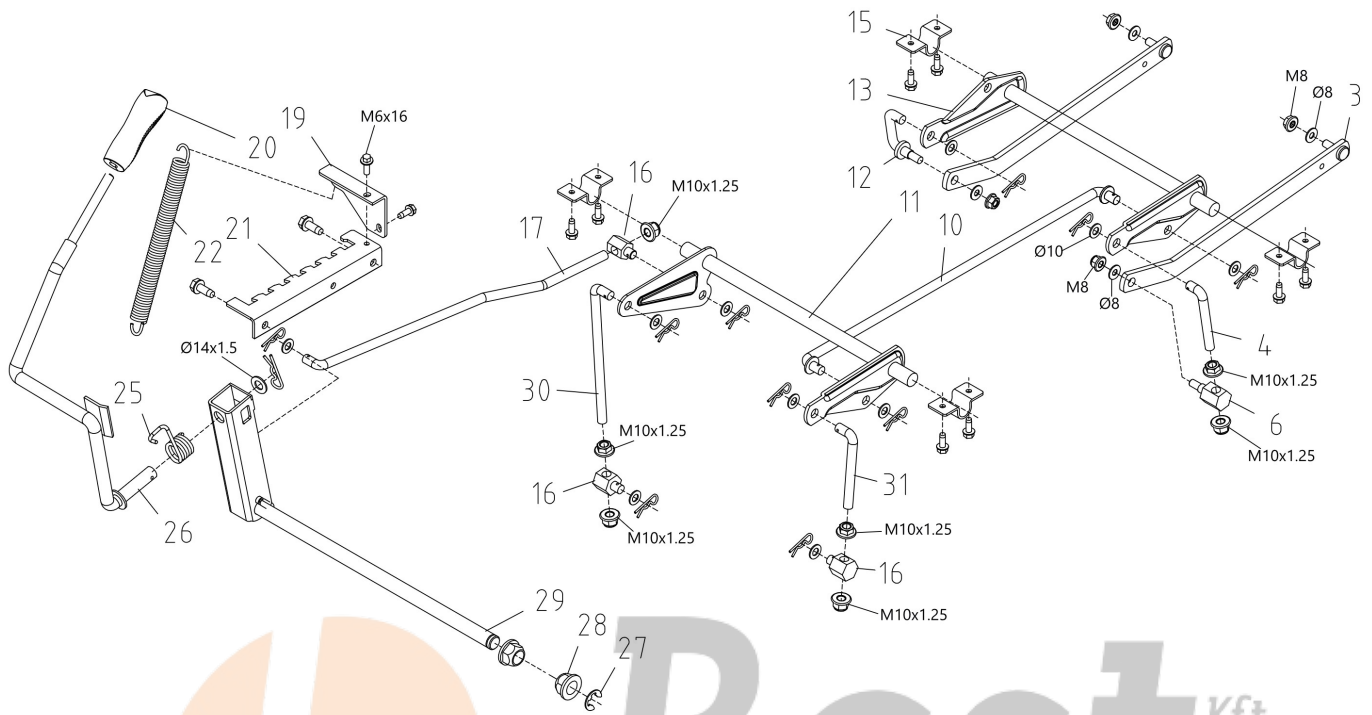

Best Kft.

Kertigépek és alkatrészek

WWW.LOBEST.HU

Illustration Seat

Ref.Nu	Qty	Part number	Description	Validity from	Validity till	Notes	Bulletin
2	1	TS000285R	Support				
4	2	TS000286R	Spring				
7	2	TS000287R	Cover				
8	1	TS000288R	Seat support				
9	2	TS000289R	Screw				
10	2	TS000290R	Slide				
12	1	TS000029R	Seat switch				
13	1	TS000373R	Seat			Arancio - orange	
14	4	TS000291R	Spacer				

WWW.LOBEST.HU

L • Best Kft.
Kertigépek és alkatrészek

WWW.LOBEST.HU

Illustration Cutting plate lifting

Ref.Nu	Qty	Part number	Description	Validity from	Validity till	Notes	Bulletin
3	2	TS000313R	Rod				
4	1	TS000293R	Tie rod				
6	1	TS000294R	Angle joint				
10	1	TS000308R	Rod				
11	1	TS000309R	Axle				
12	1	TS000297R	Rod				
13	1	TS000298R	Support				
15	4	TS000231R	Support				
16	3	TS000299R	Angle joint				
17	1	TS000310R	Lever				
19	1	TS000301R	Plate				
20	1	TS000226R	Knob				
21	1	TS000030R	Support				
22	1	TS000302R	Spring				
25	1	TS000303R	Spring				
26	1	TS000031R	Lever				
27	1	TS000223R	Snap ring				
28	2	TS000378R	Bushing				
29	1	TS000304R	Lever group				
30	1	TS000311R	Tie rod				
31	1	TS000312R	Tie rod				