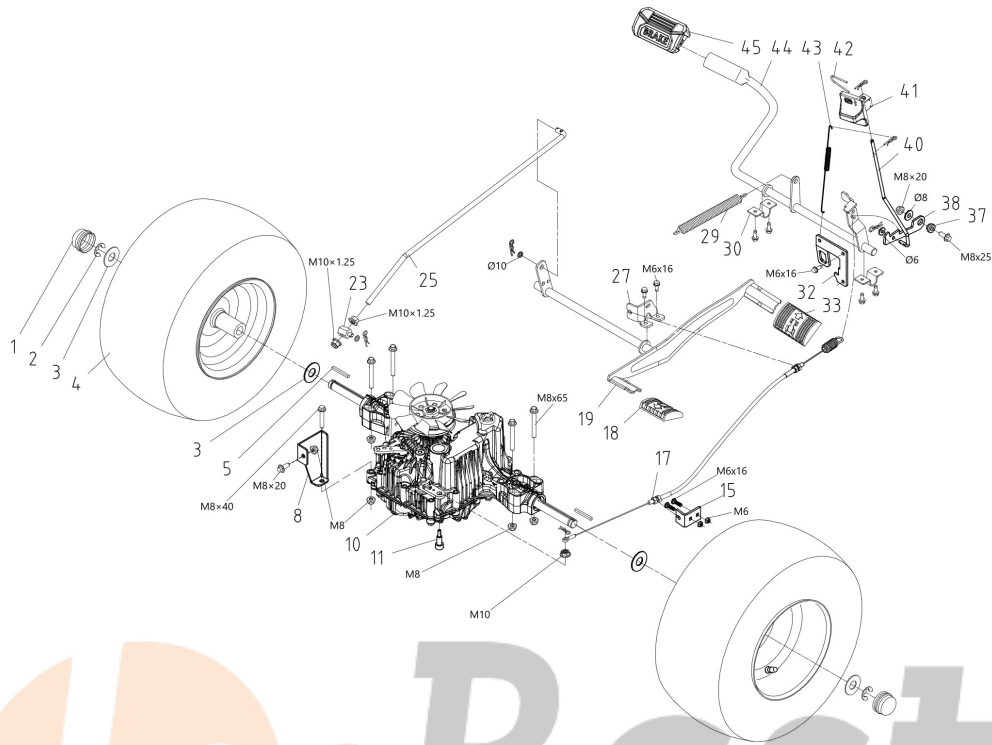

L • Best Kft.
Kertigépek és alkatrészek

WWW.LOBEST.HU

Illustration Rear axle

Ref.Nu	Qty	Part number	Description	Validity from	Validity till	Notes	Bulletin
1	2	TS000198R	Hub cap				
2	2	TS000207R	Snap ring				
3	4	TS000199R	Washer				
4	2	TS000212R	Complete wheel				
5	2	TS000210R	Key				
8	1	TS000240R	Plate				
10	1	TS000241R	Transmission				
11	1	TS000242R	Pin				
15	1	TS000243R	Support				
17	1	TS000244R	Brake cable				
18	1	TS000245R	Clamp cover rear				
19	1	TS000246R	Pedal				
23	1	TS000247R	Pin				
25	1	TS000248R	Tie rod				
27	1	TS000249R	Plate				
29	1	TS000250R	Spring				
30	2	TS000231R	Support				
32	1	TS000230R	Support				
33	1	TS000251R	Clamp cover front				
37	1	TS000232R	Bushing				
38	1	TS000233R	Control				
40	1	TS000234R	Control rod				
41	1	TS000235R	Handle				
42	1	TS000236R	Fork				
43	1	TS000237R	Spring				
44	1	TS000238R	Pedal				
45	1	TS000239R	Cover moulding				

Best Kft.

Kertigépek és alkatrészek

WWW.LOBEST.HU