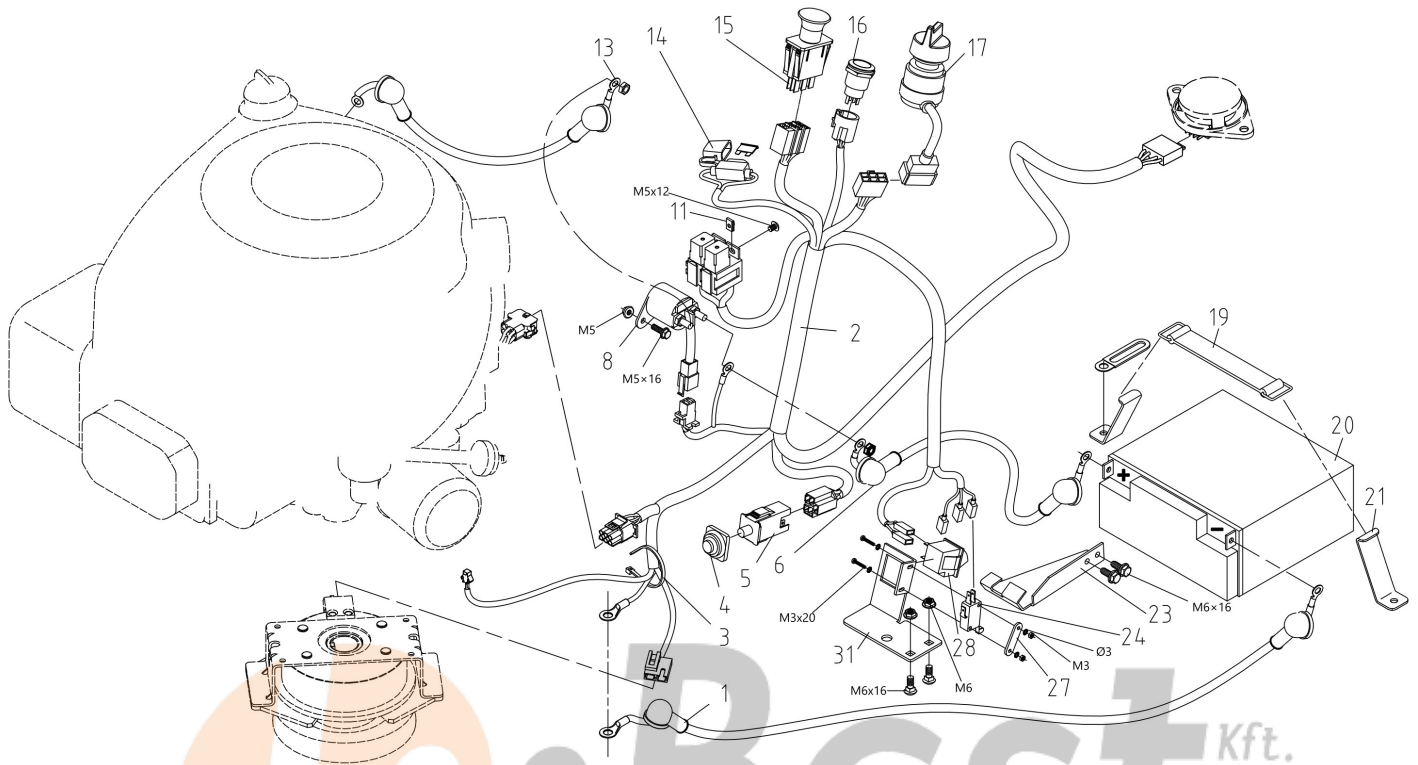

L • Best Kft.
Kertigépek és alkatrészek

WWW.LOBEST.HU

Illustration Electrical parts

Ref.Nu	Qty	Part number	Description	Validity from	Validity till	Notes	Bulletin
1	1	TS000314R	Cable				
2	1	TS000339R	Wiring				
3	20	TS000316R	Band				
3	5	TS000317R	Band				
4	1	TS000318R	Switch protection				
5	1	TS000032R	Switch				
6	1	TS000319R	Cable				
8	1	TS000033R	Solenoid				
11	1	TS000323R	Clamp				
13	1	TS000324R	Wire				
14	1	TS000325R	Fuse				
15	1	TS000034R	Switch				
16	1	TS000326R	Switch				
17	1	TS000035R	Shoe				
19	1	TS000332R	Belt				
20	1	TS000038R	Battery				
21	2	TS000333R	Bracket				
23	1	TS000336R	Control lever				
24	1	TS000331R	Switch				
27	1	TS000337R	Bracket				
28	2	TS000037R	Micro-switch				
31	1	TS000338R	Support