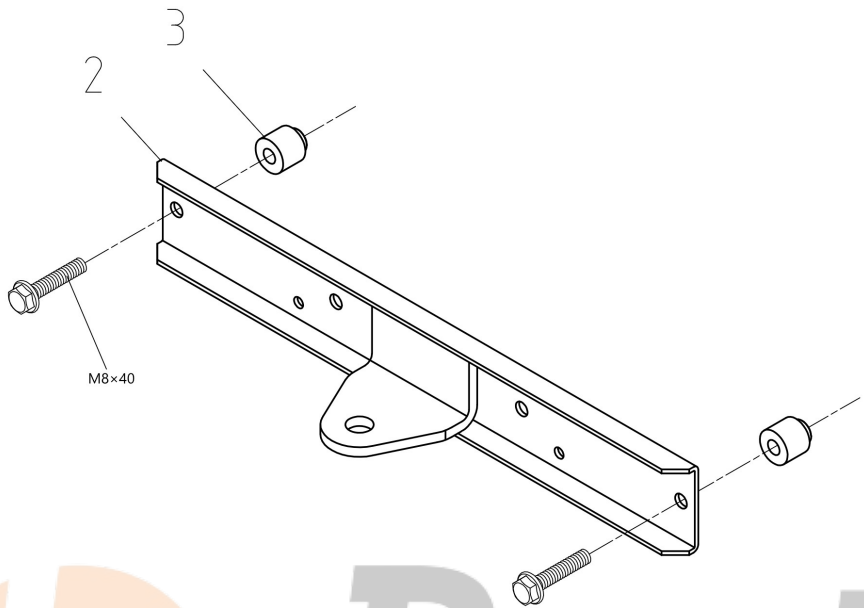

WWW.LOBEST.HU

Illustration Towing hitch

Ref.Nu	Qty	Part number	Description	Validity from	Validity till	Notes	Bulletin
2	1	TS000358R	Towing hitch				
3	2	TS000359R	Spacer