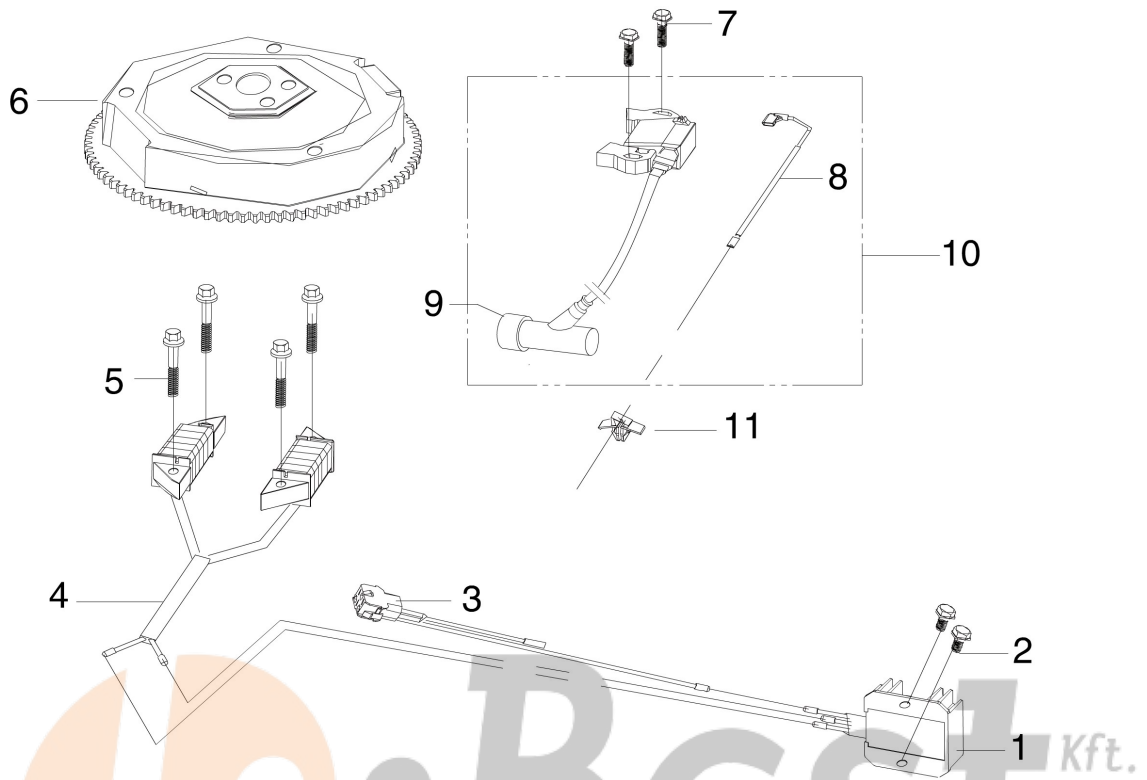

L • Best
Kertigépek és alkatrészek

WWW.LOBEST.HU

Illustration Flywheel

Ref.Nu	Qty	Part number	Description	Validity from	Validity till	Notes	Bulletin
1	1	L66151485	Rectifier				
2	2	L66150464	Screw				
3	1	L66151486	Grip-end				
4	1	L66151487	Charging plates				
5	4	L66150816	Bolt				
6	1	L66150804	Flywheel				
7	2	L66150817	Bolt				
8	1	L66151495	Engine stop wire				
9	1	L66150810	Spark plug cap				
10	1	L66151488	Ignition coil				
11	1	L66151489	Clip