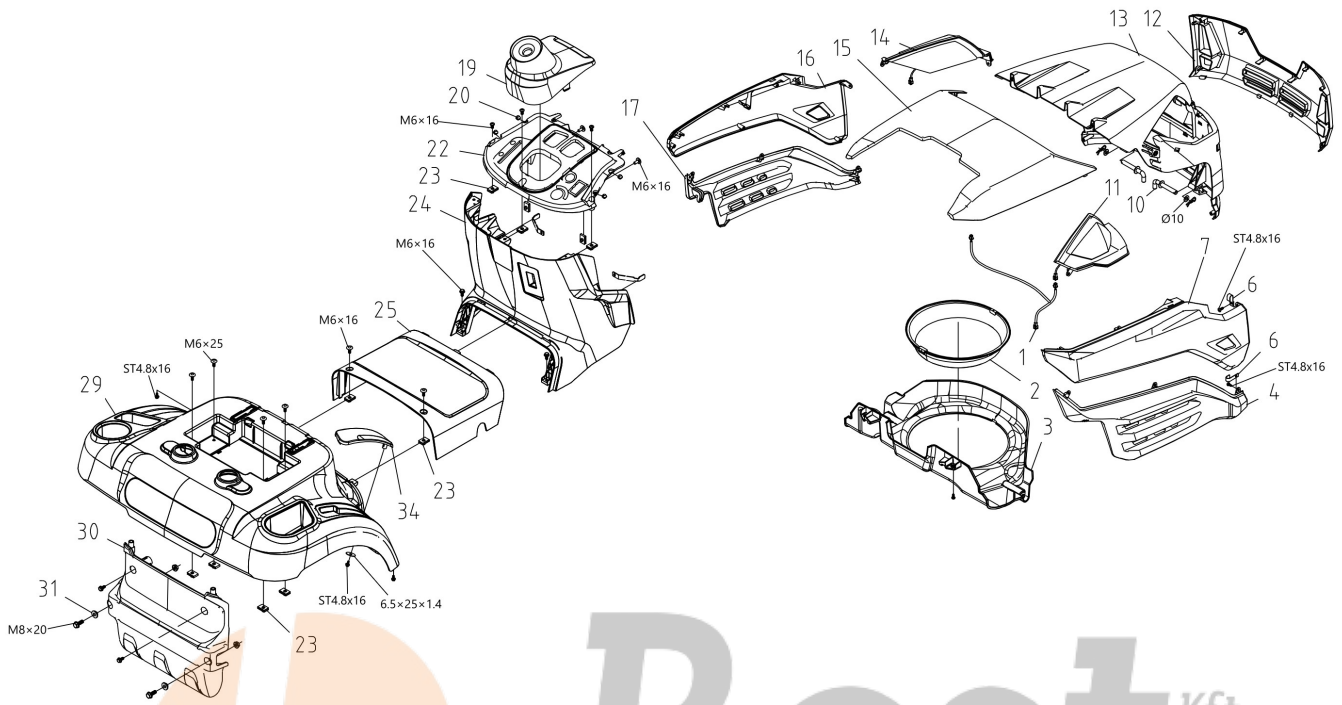

L • Best Kft.
Kertigépek és alkatrészek

WWW.LOBEST.HU

Illustration Body

Ref.Nu	Qty	Part number	Description	Validity from	Validity till	Notes	Bulletin
1	1	TS000340R	Wiring				
2	1	TS000341R	Adapter				
3	1	TS000342R	Deflector				
4	1	TS000343R	Right guard				
6	5	TS000344R	Fairled				
7	1	TS000361R	Right guard			Arancio - orange	
10	2	TS000345R	Pin				
11	1	TS000346R	Headlamp				
12	1	TS000364R	Guard			Arancio - orange	
13	1	TS000039R	Upper hood				
14	1	TS000347R	Headlamp				
15	1	TS000367R	Engine cover			Arancio - orange	
16	1	TS000370R	Left guard			Arancio - orange	
17	1	TS000348R	Left guard				
19	1	TS000349R	Cover				
20	4	TS000350R	AV-mount				
22	1	TS000351R	Dashboard				
23	9	TS000066R	Clamp				
24	1	TS000352R	Panel				
25	1	TS000040R	Cover				
29	1	TS000042R	Cover				
30	1	TS000356R	Guard				
31	2	TS000173R	Bushing				
34	1	TS000357R	Lock