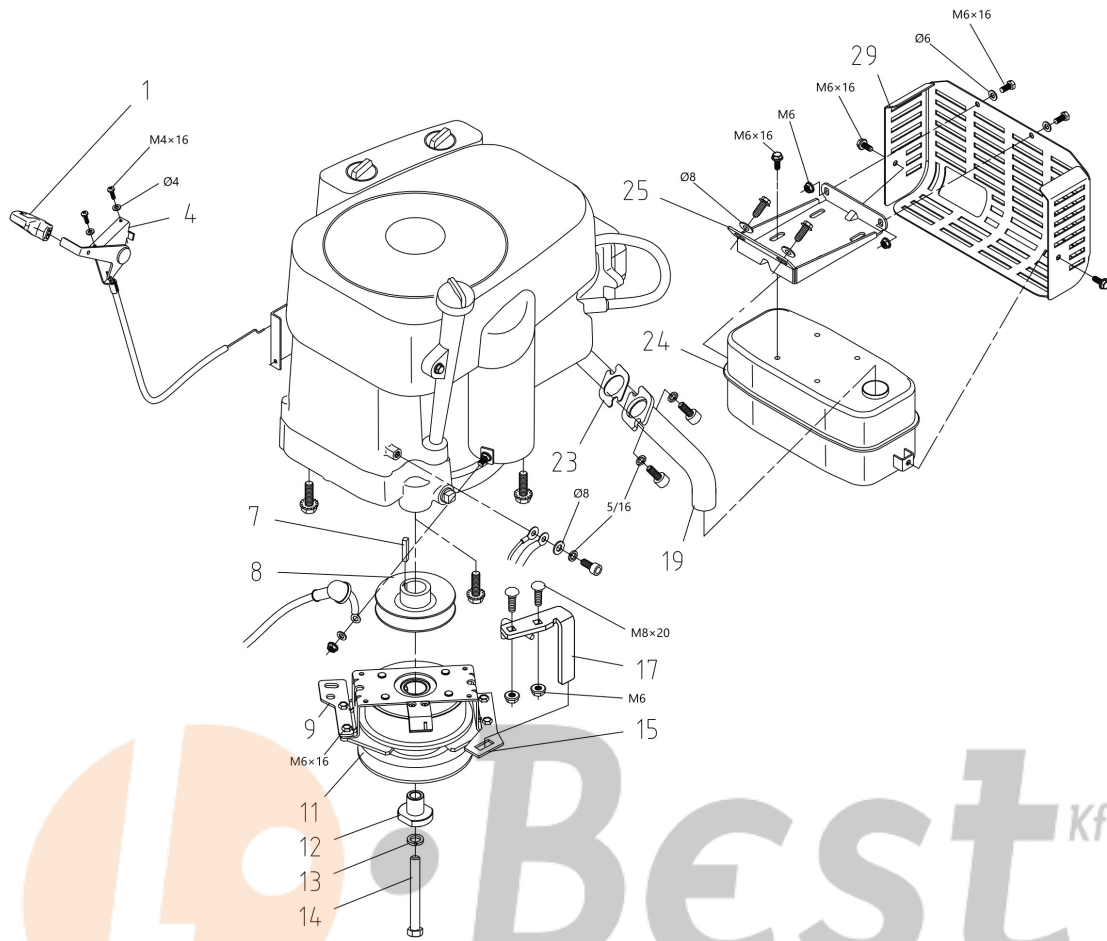

WWW.LOBEST.HU

WWW.LOBEST.HU

Illustration Mowing deck

Ref.Nu	Qty	Part number	Description	Validity from	Validity till	Notes	Bulletin
1	1	TS000115R	Right guard				
4	5	TS000066R	Clamp				
7	1	TS000116R	Pin				
8	1	TS000117R	Spring				
9	2	TS000071R	Screw				
10	2	TS000074R	Wheel				
12	1	TS000118R	Mount				
14	1	TS000119R	Belt cover				
16	1	TS000120R	Bushing				
17	2	TS000104R	Water hose connection				
20	1	TS000121R	Lever				
21	1	TS000122R	Bushing				
22	1	TS000007R	Pulley				
24	1	TS000143R	V belt				
25	1	TS000124R	Bracket				
27	1	TS000125R	Left guard				
28	1	TS000126R	Pulley				
29	1	TS000127R	Bushing				
32	1	TS000128R	Belt cover				
33	1	TS000129R	Spacer				
34	1	TS000130R	Spring				
35	1	TS000065R	Screw				
37	1	TS000144R	Mowing deck				
40	1	TS000145R	Bracket				
41	2	TS000132R	Nut				
42	2	TS000111R	Pulley				
43	2	TS000082R	Key				
44	2	TS000133R	Blade shaft				
45	2	TS000085R	Disc (guard)				
46	4	TS000086R	Bearing				
47	2	TS000134R	Support				
49	2	TS000135R	Guard				
50	2	TS000099R	Key				
51	2	TS000095R	Blade hub				
52	2	TS000136R	Pin				
55	2	TS000091R	Plate				
57	2	TS000146R	Blade				
58	2	TS000097R	Washer				
60	2	TS000098R	Screw				
63	1	TS000138R	Pin				
64	1	TS000139R	Spring				
65	1	TS000140R	Locking lever				
66	1	TS000141R	Lever support				
67	1	TS000142R	Deflector				