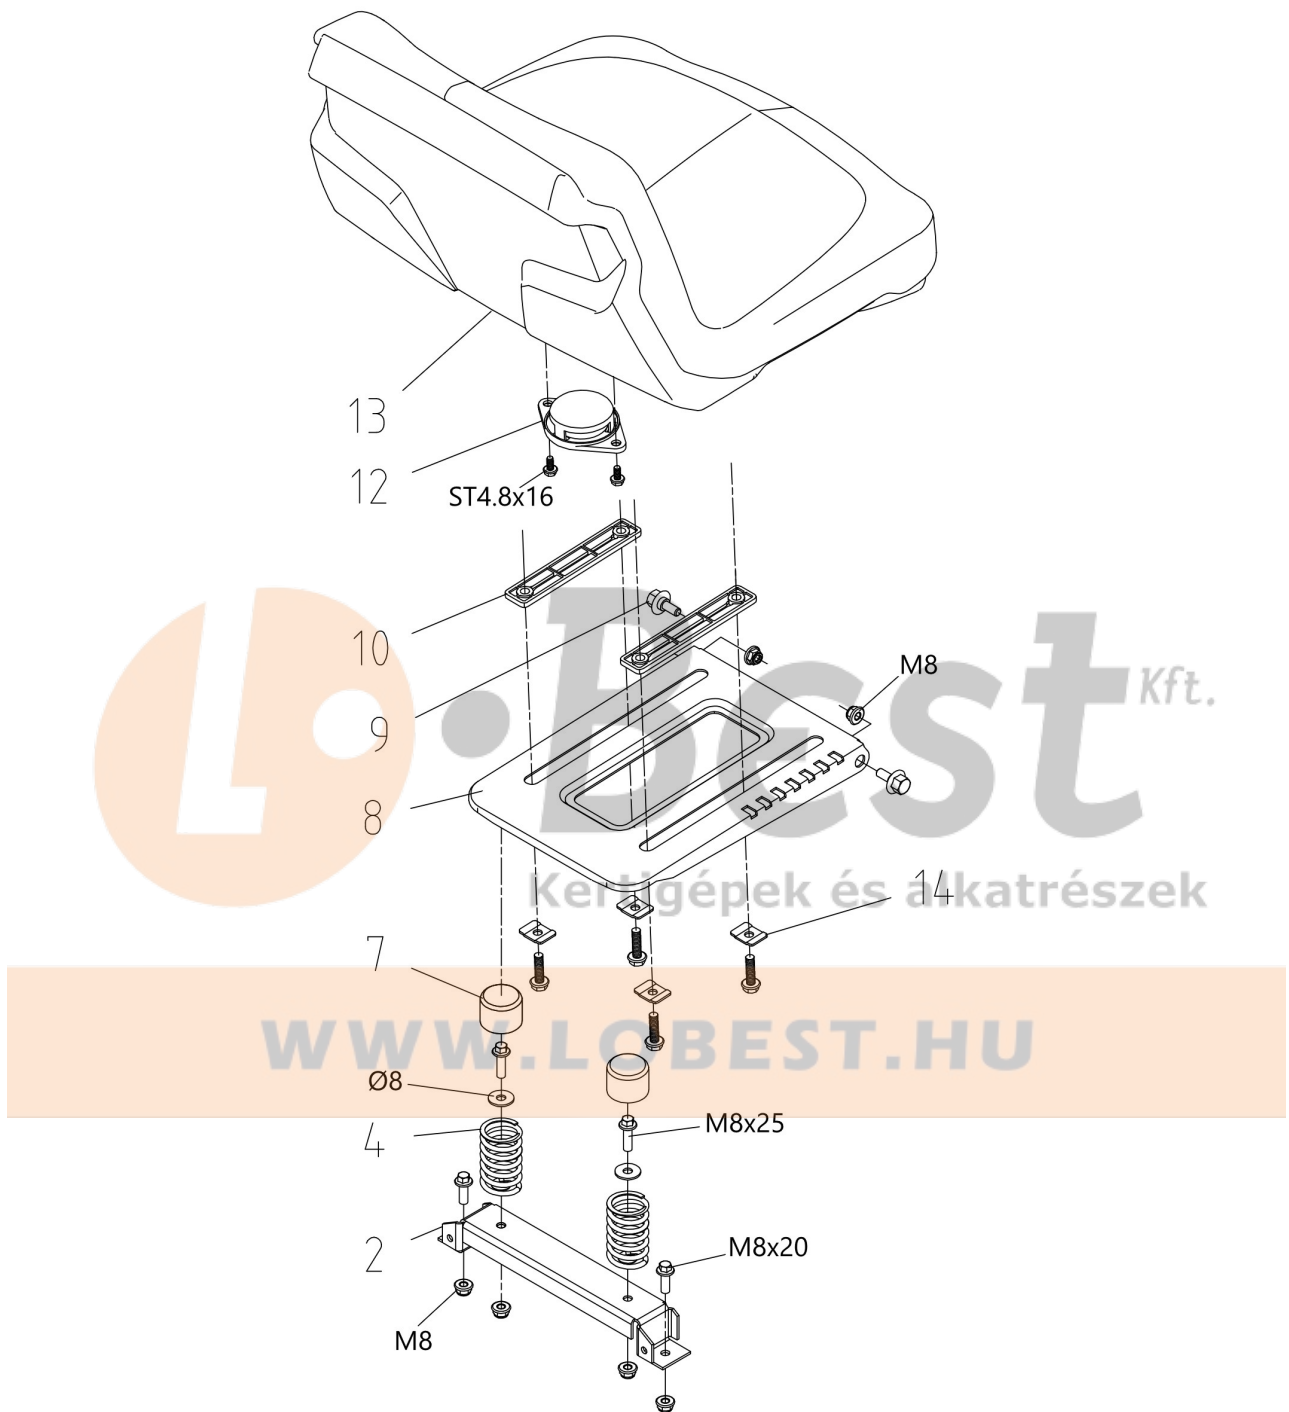

Best Kft.

Kertigépek és alkatrészek

WWW.LOBEST.HU

Illustration Seat

Ref.Nu	Qty	Part number	Description	Validity from	Validity till	Notes	Bulletin
2	1	TS000285R	Support				
4	2	TS000286R	Spring				
7	2	TS000287R	Cover				
8	1	TS000288R	Seat support				
9	2	TS000289R	Screw				
10	2	TS000290R	Slide				
12	1	TS000029R	Seat switch				
13	1	TS000373R	Seat			Arancio - orange	
14	4	TS000291R	Spacer				