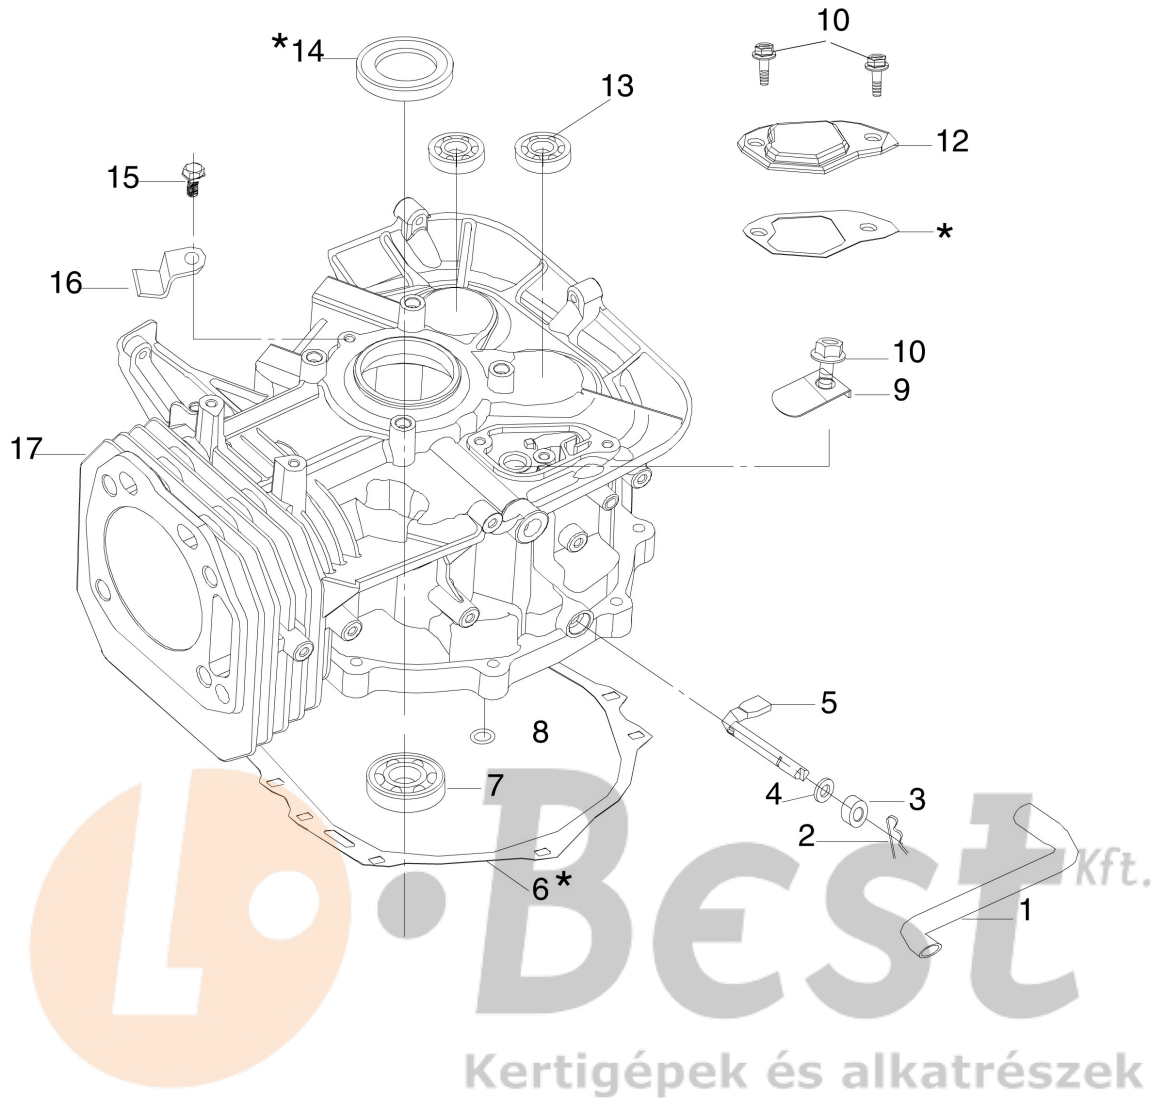

11 *

WWW.LOBEST.HU

Illustration Cylinder and crankcase

Ref.Nu	Qty	Part number	Description	Validity from	Validity till	Notes	Bulletin
1	1	L66151494	Breather fuel pipe				
2	1	L66150353	Plug				
3	1	L66150660	Oil seal				
4	1	L66150824	Washer				
5	1	L66150794	Governor arm shaft				
6	1	L66150744	Gasket				
7	1	L66150665	Bearing				
8	1	L66150741	O-ring				
9	1	L66150410	Reed valve				
10	3	L66150464	Screw				
11	1	L66151500	Gasket set				
12	1	L66150745	Cover				
13	2	L66150829	Bearing				
14	1	L66150830	Oil seal				
15	1	L66150393	Screw				
16	1	L66150739	Valve				
17	1	L66150742	Crankcase