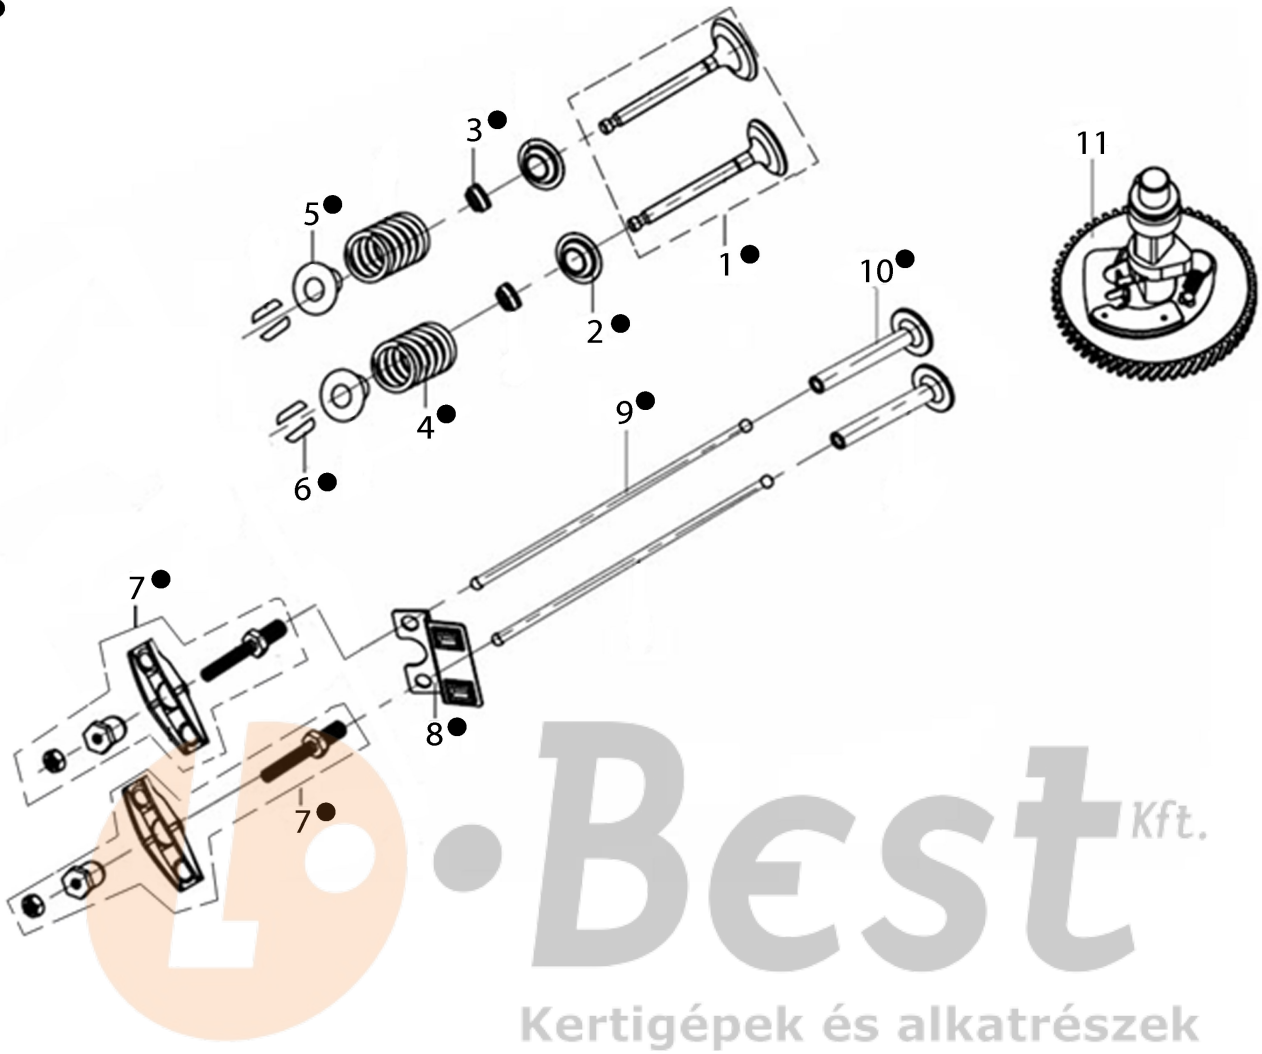

12●

WWW.LOBEST.HU

Illustration Valves

Ref.Nu	Qty	Part number	Description	Validity from	Validity till	Notes	Bulletin
1	1	L66150782	Suction/exhaust valve kit				
2	2	L66150560	Slide				
3	2	L66150561	Seal ring				
4	2	L66150559	Spring				
5	2	L66150558	Clamp				
6	4	L66150557	Valve				
7	2	L66150763	Compensator				
8	1	L66150766	Plate				
9	2	L66150764	Equalizer rod				
10	2	L66150554	Slide				
11	1	L66150762	Camshaft assy				
12	1	L66151180	Head comp.cylinder