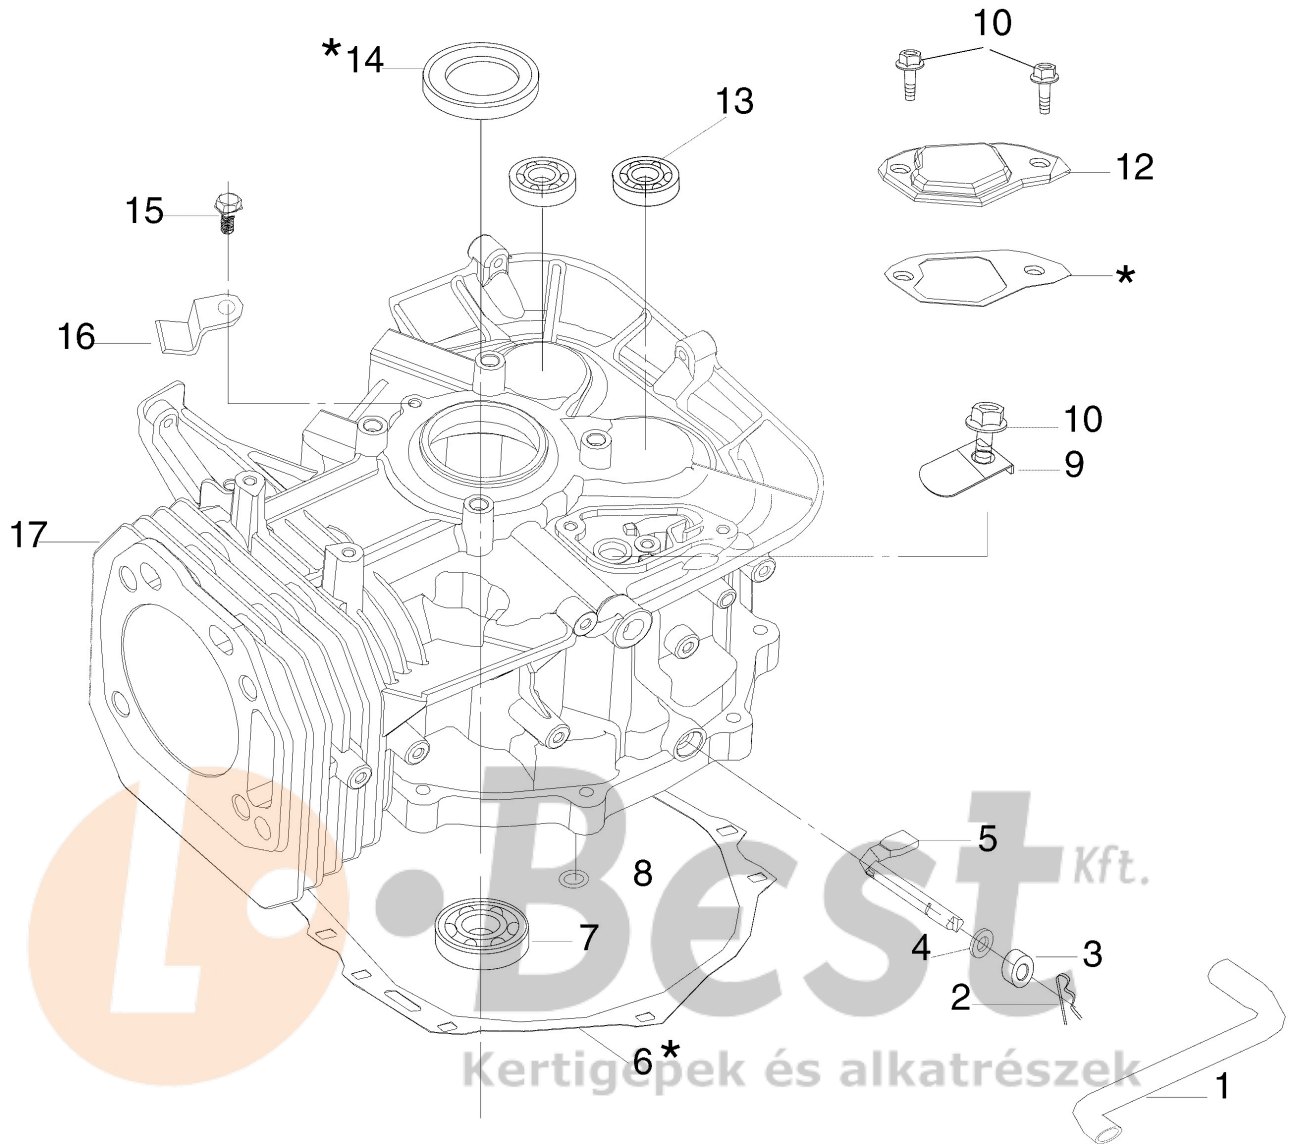

11 *

WWW.LOBEST.HU

Illustration Cylinder and crankcase

Ref.Nu	Qty	Part number	Description	Validity from	Validity till	Notes	Bulletin
1	1	L66151494	Breather fuel pipe				
2	1	L66150353	Plug				
3	1	L66150660	Oil seal				
4	1	L66150824	Washer				
5	1	L66150794	Governor arm shaft				
6	1	L66150744	Gasket				
7	1	L66150665	Bearing				
8	1	L66150741	O-ring				
9	1	L66150410	Reed valve				
10	3	L66150464	Screw				
11	1	L66151179	Gasket set				
12	1	L66150745	Cover				
13	1	L66150829	Bearing				
14	2	L66150830	Oil seal				
15	1	L66150393	Screw				
16	1	L66150739	Valve				
17	1	L66151188	Crankcase