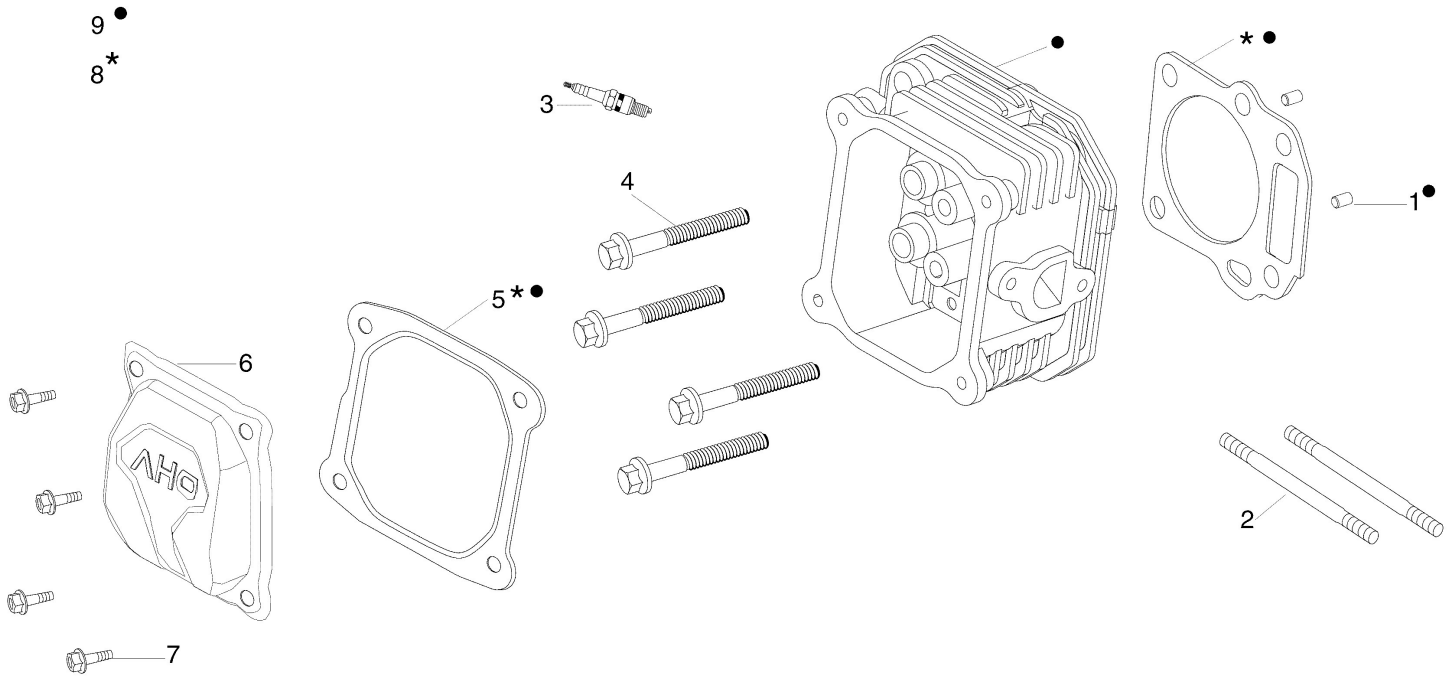

LOBEST Kft.
Kertigépek és alkatrészek

WWW.LOBEST.HU

Illustration Top cover

Ref.Nu	Qty	Part number	Description	Validity from	Validity till	Notes	Bulletin
1	2	L66150654	Pin				
2	2	L66150822	Stud				
3	1	3055122R	Spark plug				
4	4	L66150818	Bolt				
5	1	L66151483	Set cover				
6	1	L66150750	Cover				
7	1	L66150393	Screw				
8	1	L66151179	Gasket set				
9	1	L66151180	Head comp.cylinder