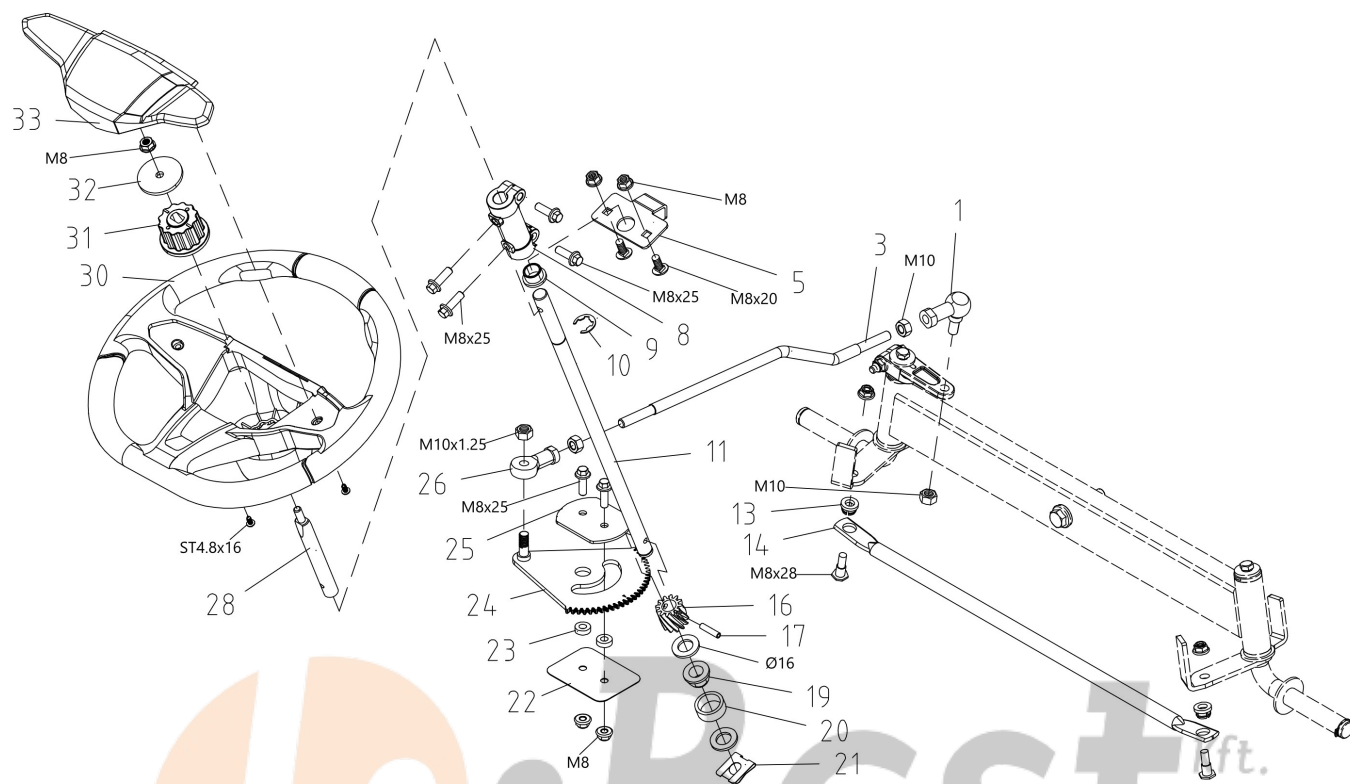

WWW.LOBEST.HU

Illustration Steering arm

L • **Best** ft.
Kertigépek és alkatrészek

WWW.LOBEST.HU

Illustration Steering arm

Ref.Nu	Qty	Part number	Description	Validity from	Validity till	Notes	Bulletin
1	1	TS000267R	Angle joint				
3	1	TS000268R	Tie rod				
5	1	TS000269R	Plate				
8	1	TS000270R	Sleeve				
9	1	TS000271R	Bushing				
10	1	TS000272R	Snap ring				
11	1	TS000273R	Steering arm				
13	2	TS000274R	Bushing				
14	1	TS000275R	Tie rod				
16	1	TS000026R	Sprocket				
17	1	TS000276R	Pin				
19	1	TS000378R	Bushing				
20	1	TS000277R	Bushing				
21	1	TS000278R	Cotter pin				
22	1	TS000279R	Fixing plate				
23	2	TS000280R	Bushing				
24	1	TS000027R	Sector				
25	1	TS000281R	Fixing plate				
26	1	TS000282R	Angle joint				
28	1	TS000283R	Spacer				
30	1	TS000284R	Steering wheel				
31	1	TS000028R	Support				
32	1	TS000379R	Washer				
33	1	TS000376R	Cover			Arancio - Orange	