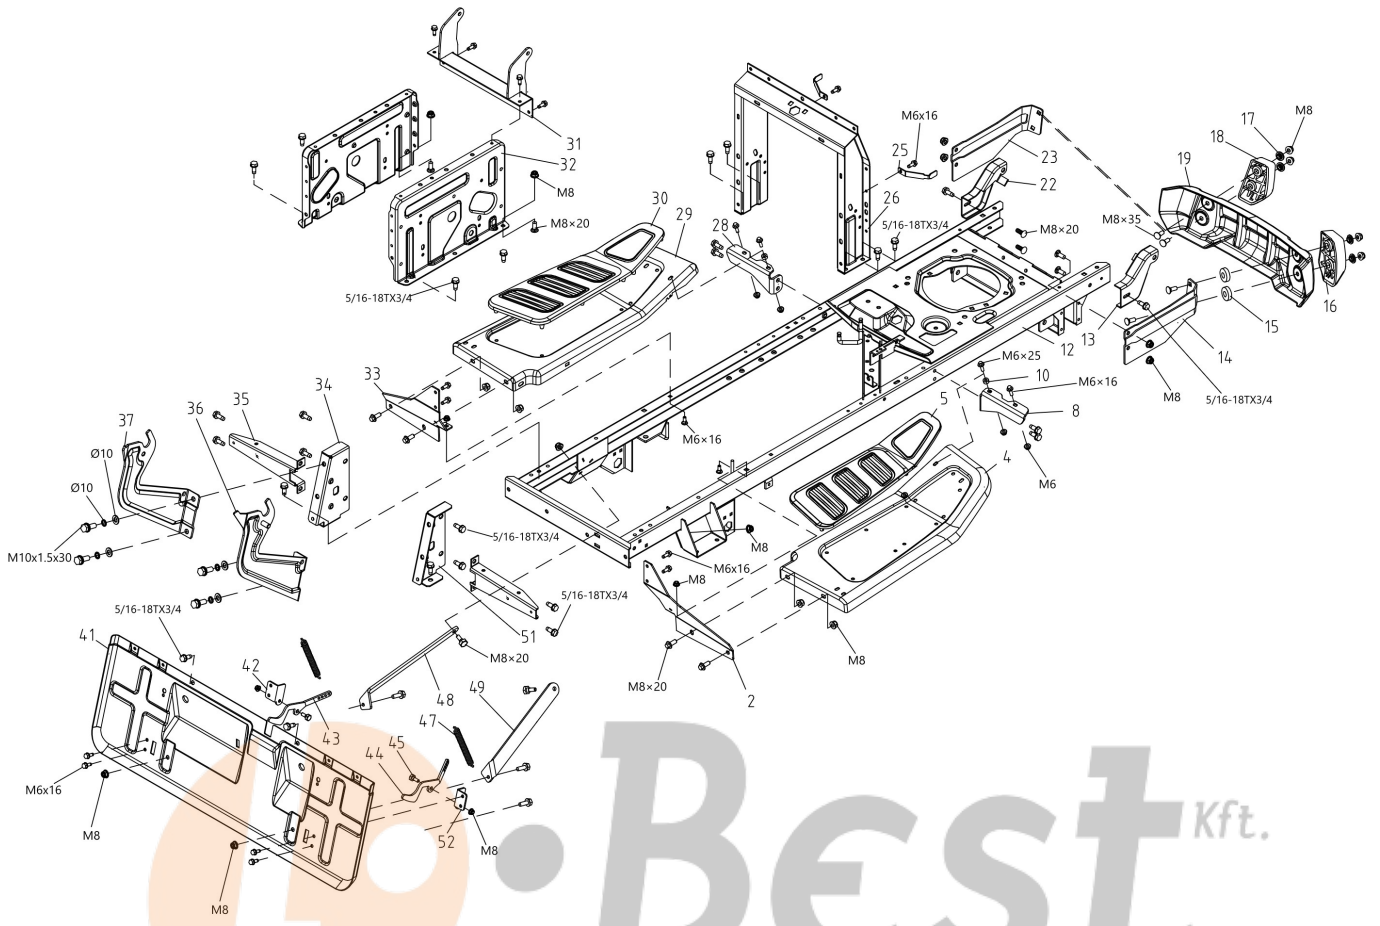

Best Kft.
Kertigépek és alkatrészek

WWW.LOBEST.HU

Illustration Frame

Ref.Nu	Qty	Part number	Description	Validity from	Validity till	Notes	Bulletin
2	1	TS000165R	Right footboard support				
4	1	TS000166R	Footrest pad				
5	1	TS000167R	Right footboard cover				
8	1	TS000168R	Right footboard support				
10	2	TS000169R	Bushing				
12	1	TS000170R	Frame				
13	1	TS000171R	Hood support RX				
14	1	TS000172R	Support				
15	4	TS000014R	Washer				
16	1	TS000015R	Bumper				
17	4	TS000173R	Bushing				
18	1	TS000016R	Bumper				
19	1	TS000017R	Lower hood				
22	1	TS000174R	Support				
23	1	TS000175R	Support				
25	2	TS000176R	Plate				
26	1	TS000177R	Column support				
28	1	TS000178R	Left footboard support				
29	1	TS000179R	Footrest pad				
30	1	TS000180R	Left footboard cover				
31	1	TS000181R	Frame				
32	2	TS000182R	Seat support				
33	1	TS000183R	Left footboard support				
34	1	TS000184R	Support				
35	2	TS000185R	Support				
36	1	TS000186R	Support				
37	1	TS000187R	Support				
41	1	TS000188R	Support				
42	1	TS000189R	Bracket				
43	1	TS000190R	Hook				
44	1	TS000191R	Hook				
45	2	TS000192R	Screw				
47	2	TS000193R	Spring				
48	1	TS000194R	Left bracket				
49	1	TS000195R	Right bracket				
51	1	TS000196R	Support				
52	1	TS000197R	Bracket				

Best Kft.
Kertigépek és alkatrészek

WWW.LOBEST.HU