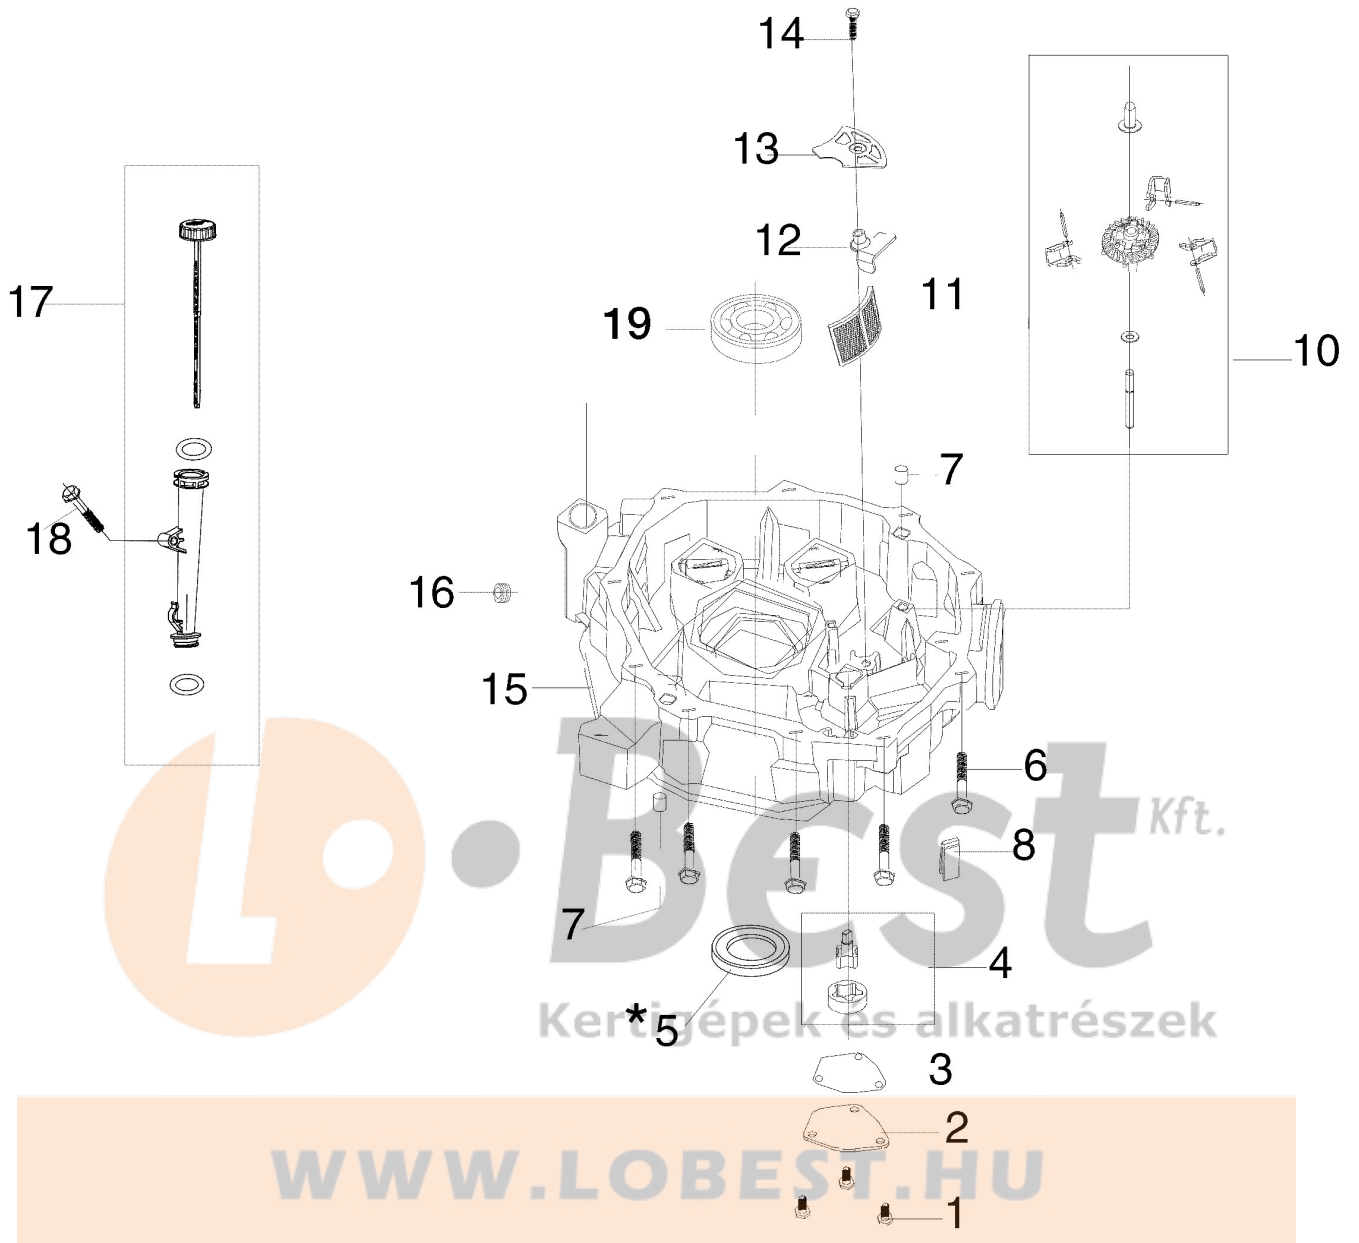

WWW.LOBEST.HU

9*

Illustration Crankcase cover

Ref.Nu	Qty	Part number	Description	Validity from	Validity till	Notes	Bulletin
1	3	L66150251	Screw				
2	1	L66150768	Oil pump cover				
3	1	L66150756	Seal ring				
4	1	L66150767	Oil pump				
5	1	L66150830	Oil seal				
6	10	L66150820	Bolt				
7	2	L66150828	Pin				
8	1	L66150772	Deflector				
9	1	L66151179	Gasket set				
10	1	L66150662	Governor				
11	1	L66150769	Oil filter				
12	1	L66150752	Plate				
13	1	L66150770	Filter cover				
14	1	L66150817	Bolt				
15	1	L66151493	Cover				
16	1	L66150743	Close nipple				
17	1	L66150740	Oil cap assy				
18	1	L66150453	Screw				
19	1	L66150665	Bearing				