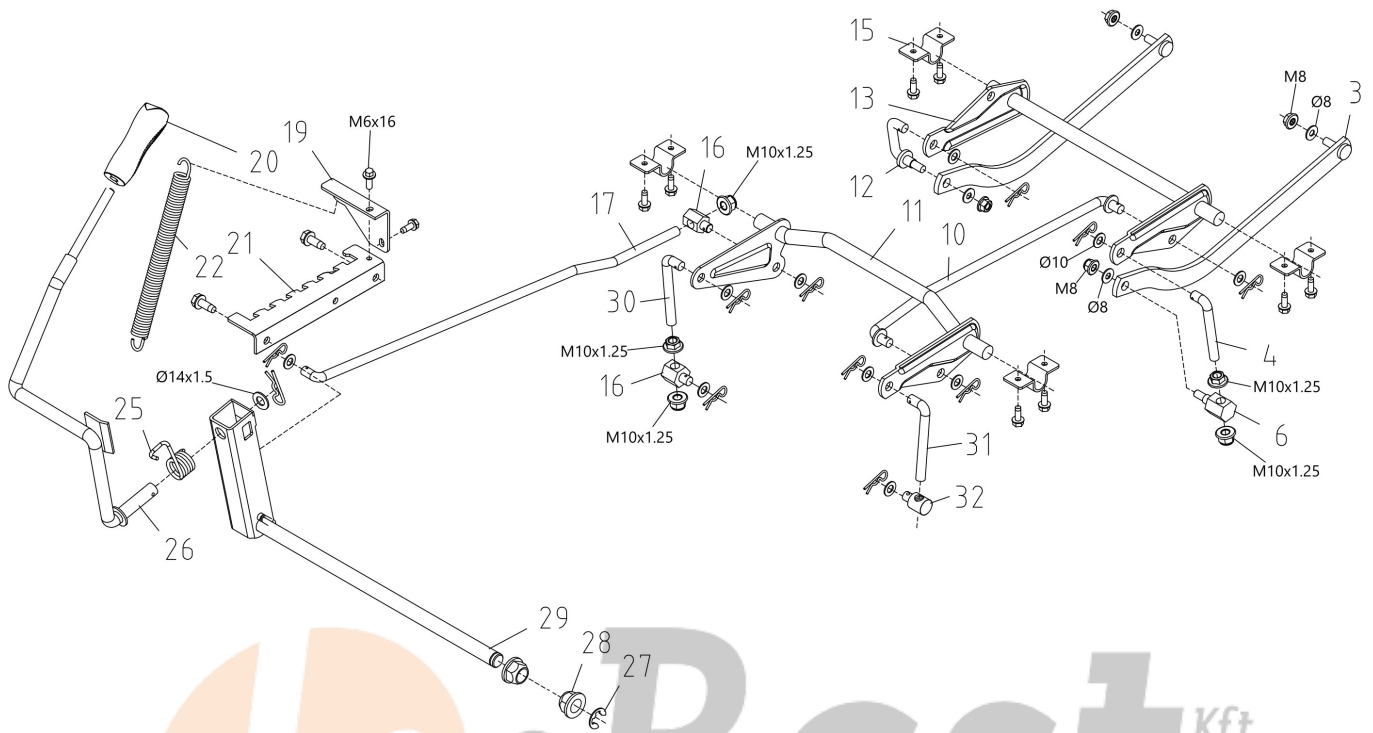

Best Kft.
Kertigépek és alkatrészek

WWW.LOBEST.HU

Illustration Seat

Ref.Nu	Qty	Part number	Description	Validity from	Validity till	Notes	Bulletin
2	1	TS000285R	Support				
4	2	TS000286R	Spring				
7	2	TS000287R	Cover				
8	1	TS000288R	Seat support				
9	2	TS000289R	Screw				
10	2	TS000290R	Slide				
12	1	TS000029R	Seat switch				
13	1	TS000373R	Seat			Arancio - orange	
14	4	TS000291R	Spacer				

WWW.LOBEST.HU

L • Best Kft.
Kertigépek és alkatrészek

WWW.LOBEST.HU

Illustration Cutting plate lifting

Ref.Nu	Qty	Part number	Description	Validity from	Validity till	Notes	Bulletin
3	2	TS000292R	Rod				
4	1	TS000293R	Tie rod				
6	1	TS000294R	Angle joint				
10	1	TS000295R	Rod				
11	1	TS000296R	Axel lift				
12	1	TS000297R	Rod				
13	1	TS000298R	Support				
15	4	TS000231R	Support				
16	2	TS000299R	Angle joint				
17	1	TS000300R	Rod				
19	1	TS000301R	Plate				
20	1	TS000226R	Knob				
21	1	TS000030R	Support				
22	1	TS000302R	Spring				
25	1	TS000303R	Spring				
26	1	TS000031R	Lever				
27	1	TS000223R	Snap ring				
28	2	TS000378R	Bushing				
29	1	TS000304R	Lever group				
30	1	TS000305R	Tie rod				
31	1	TS000306R	Tie rod				
32	1	TS000307R	Angle joint				