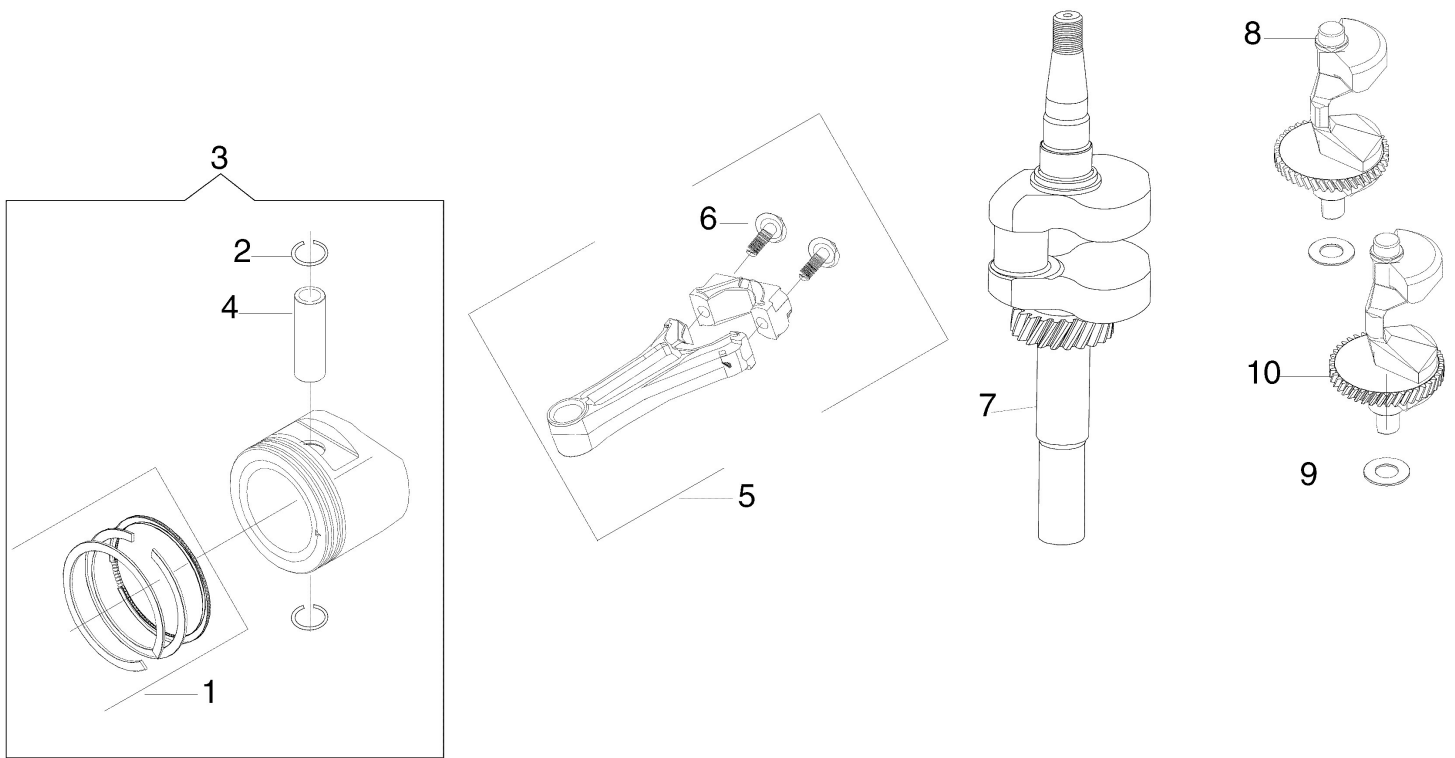

L • Best Kft.
Kertigépek és alkatrészek

WWW.LOBEST.HU

Illustration Crankshaft and piston

Ref.Nu	Qty	Part number	Description	Validity from	Validity till	Notes	Bulletin
1	1	L66151186	Piston ring set				
2	2	L66150669	Ring				
3	1	L66151182	Piston assy				
4	1	L66150693	Piston pin				
5	1	L66150758	Connecting rod cpl.				
6	2	L66150759	Bolt				
7	1	L66150760	Crankshaft				
8	1	L66150964	Compensator				
9	2	L66150825	Washer				
10	1	L66150963	Compensator