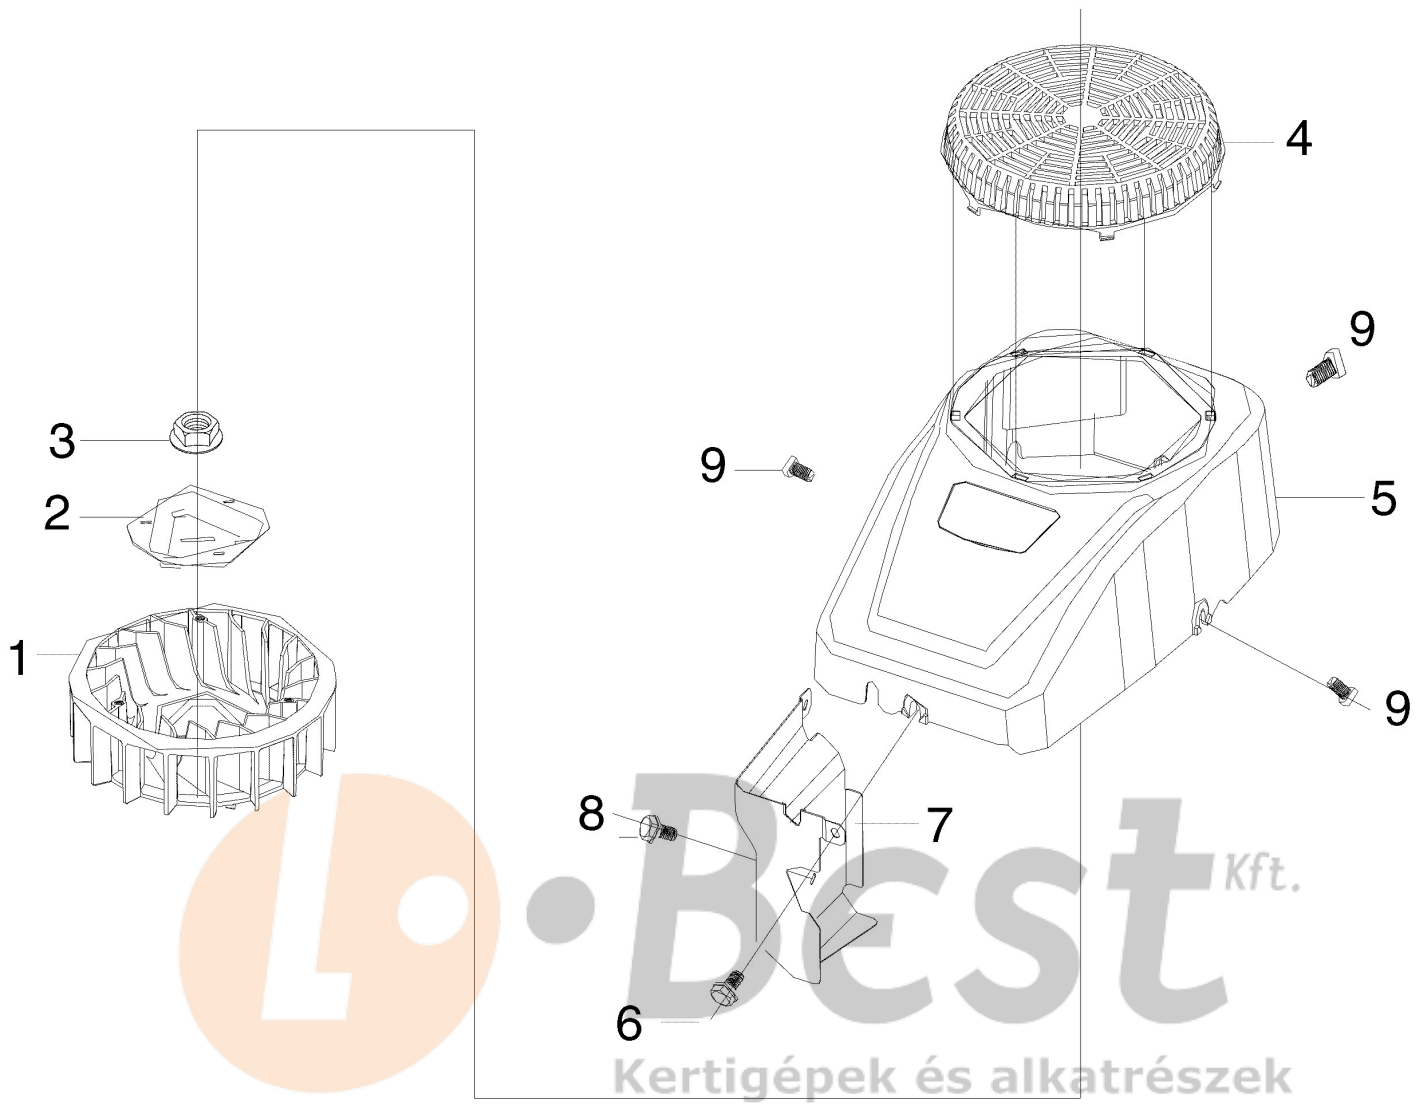

WWW.LOBEST.HU

Illustration Ignition system

Ref.Nu	Qty	Part number	Description	Validity from	Validity till	Notes	Bulletin
1	1	L66150771	Fan				
2	1	L66150802	Pulley				
3	1	L66150823	Nut				
4	1	L66150803	Cover				
5	1	L66150775	Cover				
6	1	L66150818	Bolt				
7	1	L66150774	Guard				
8	1	L66150464	Screw				
9	3	L66150393	Screw