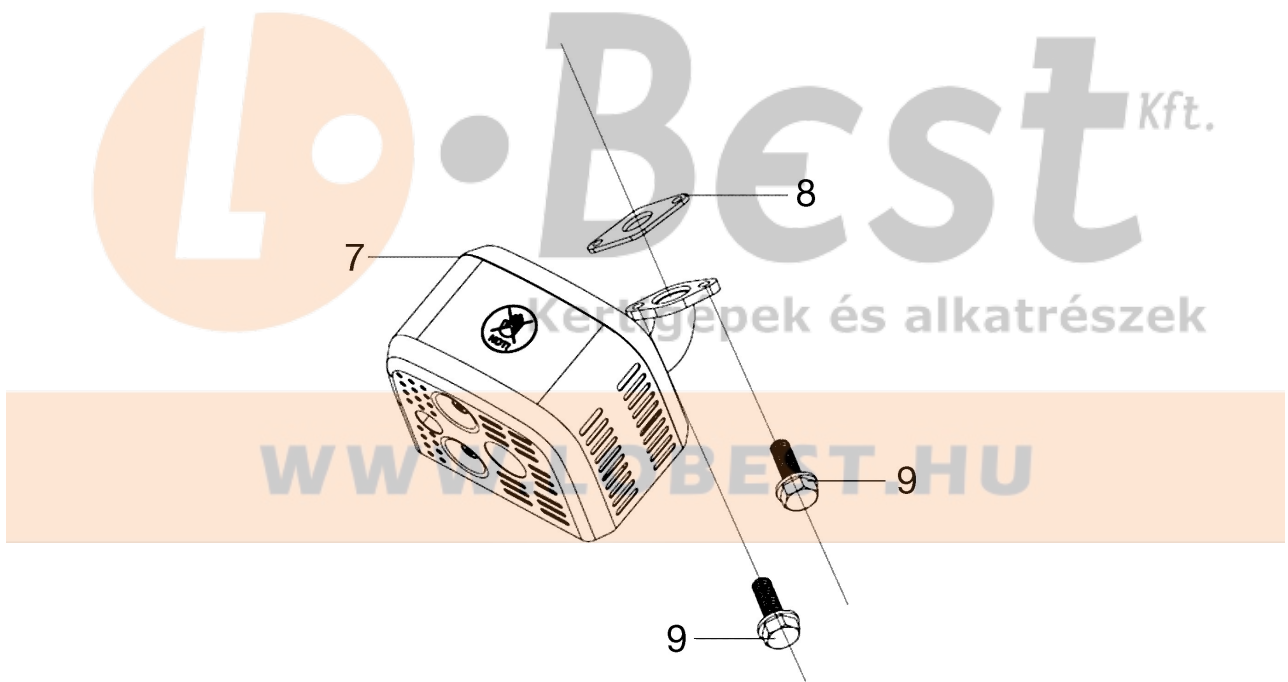

WWW.LOBEST.HU

Illustration Air filter

Illustration Air filter

Ref.Nu	Qty	Part number	Description	Validity from	Validity till	Notes	Bulletin
1	1	L66150786	Filter				
2	1	L66150799	Filter				
3	2	L66150801	Bolt				
4	1	L66150798	Filter kit				
5	1	L66150453	Screw				
6	2	004400959R	Nut				
7	1	L66151184	Muffler assy				
8	1	L66150800	Gasket				
9	2	L66151185	Screw				