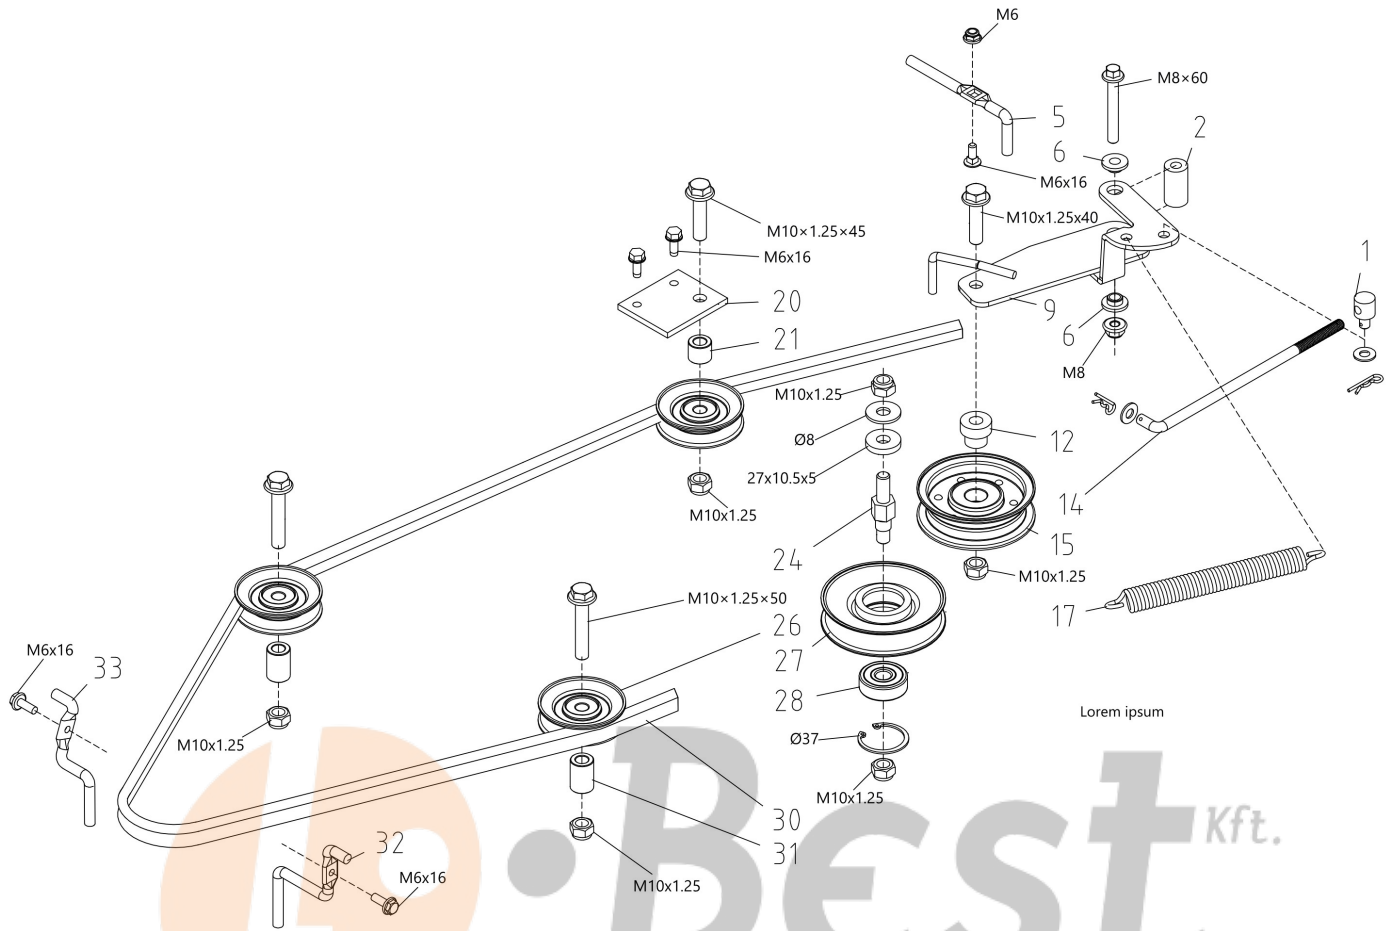

LOBEST Kft.
Kertigépek és alkatrészek

WWW.LOBEST.HU

Illustration Transmission

Ref.Nu	Qty	Part number	Description	Validity from	Validity till	Notes	Bulletin
1	1	TS000252R	Pin				
2	1	TS000253R	Spacer				
5	1	TS000254R	Guide pulley				
6	2	TS000173R	Bushing				
9	1	TS000255R	Support				
12	1	TS000122R	Bushing				
14	1	TS000256R	Rod				
15	1	TS000007R	Pulley				
17	1	TS000130R	Spring				
20	1	TS000257R	Slide				
21	1	TS000258R	Spacer				
24	1	TS000259R	Screw				
26	3	TS000023R	Pulley				
27	1	TS000006R	Pulley				
28	1	TS000005R	Bearing				
30	1	TS000024R	Belt				
31	2	TS000260R	Bushing				
32	1	TS000261R	Guide belt				
33	1	TS000262R	Guide belt