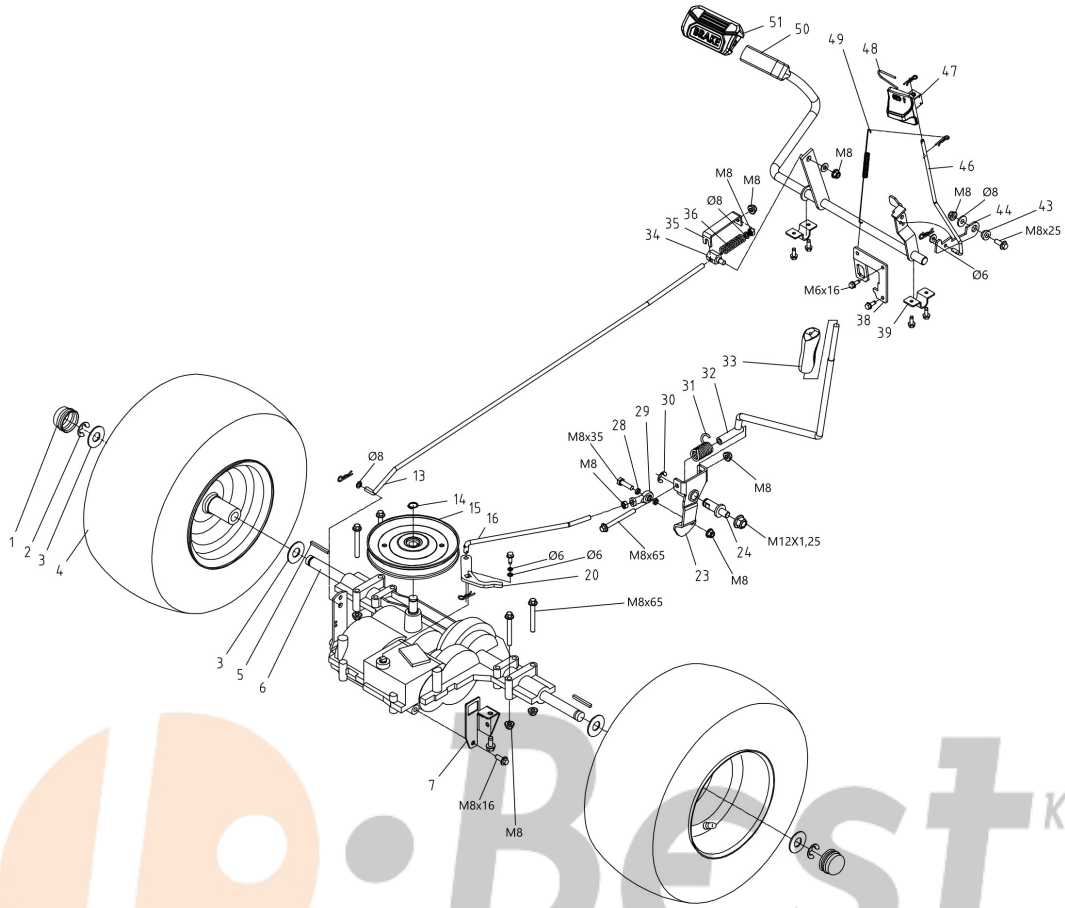

L • Best Kft.
Kertigépek és alkatrészek

WWW.LOBEST.HU

Illustration Rear axle

Ref.Nu	Qty	Part number	Description	Validity from	Validity till	Notes	Bulletin
1	2	TS000198R	Hub cap				
2	2	TS000207R	Snap ring				
3	4	TS000199R	Washer				
4	2	TS000212R	Complete wheel				
5	2	TS000210R	Key				
6	1	TS000211R	Transmission				
7	1	TS000213R	Support				
13	1	TS000214R	Brake rod				
14	1	TS000215R	Snap ring				
15	1	TS000216R	Pulley				
16	1	TS000217R	Control rod				
20	1	TS000218R	Gearbox lever				
23	1	TS000219R	Gearbox lever				
24	1	TS000220R	Pin				
28	2	TS000221R	Spacer				
29	1	TS000222R	Angle joint				
30	1	TS000223R	Snap ring				
31	1	TS000224R	Spring				
32	1	TS000225R	Gearbox lever				
33	1	TS000226R	Knob				
34	1	TS000227R	Angle joint				
35	1	TS000228R	Plate				
36	1	TS000229R	Spring				
38	1	TS000230R	Support				
39	2	TS000231R	Support				
43	1	TS000232R	Bushing				
44	1	TS000233R	Control				
46	1	TS000234R	Control rod				
47	1	TS000235R	Handle				
48	1	TS000236R	Fork				
49	1	TS000237R	Spring				
50	1	TS000238R	Pedal				
51	1	TS000239R	Cover moulding				

Best Kft.
Kertigépek és alkatrészek

WWW.LOBEST.HU