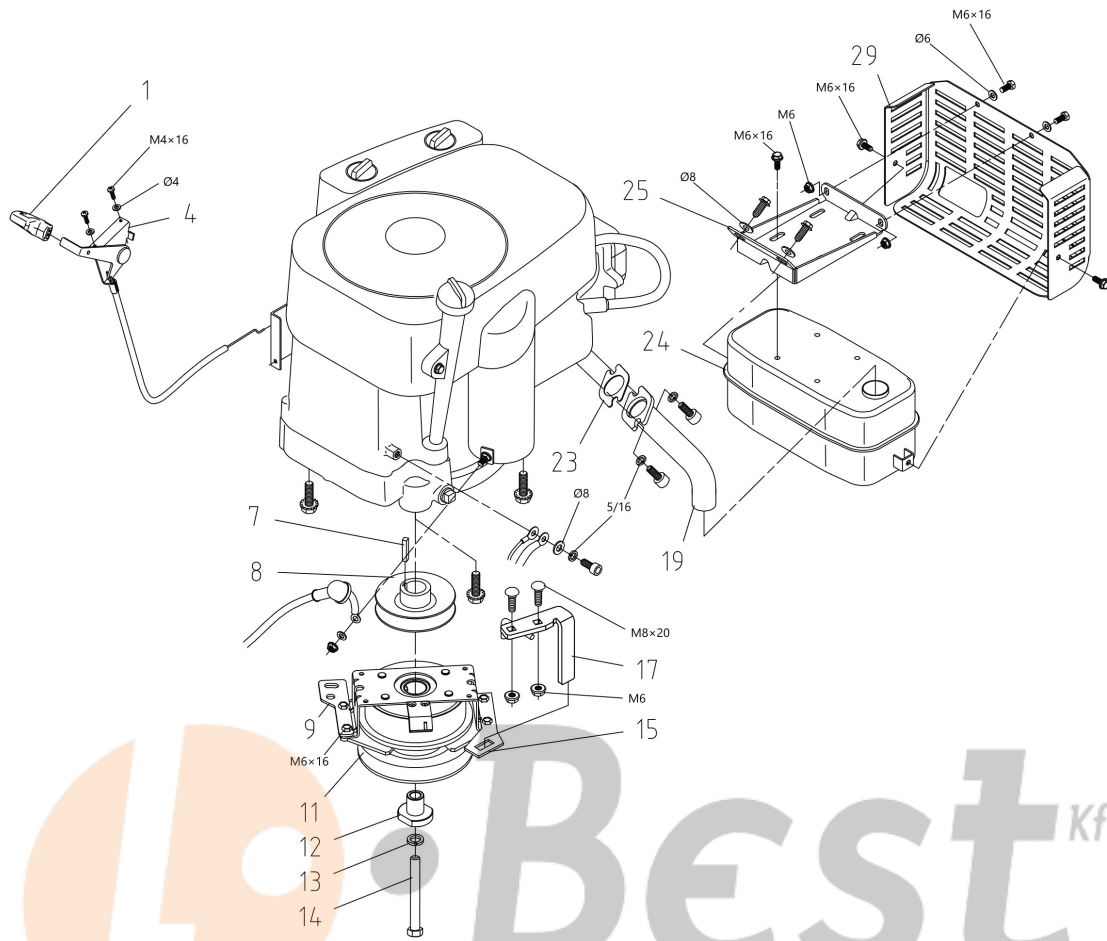

WWW.LOBEST.HU

Illustration Mowing deck

Ref.Nu	Qty	Part number	Description	Validity from	Validity till	Notes	Bulletin
1	1	TS000063R	Belt cover				
4	1	TS000064R	Bracket				
5	1	TS000065R	Screw				
7	4	TS000066R	Clamp				
9	1	TS000067R	Spring				
11	1	TS000068R	Nipple				
12	1	TS000069R	Lever				
14	1	TS000070R	Bushing				
15	2	TS000071R	Screw				
16	1	TS000072R	Pulley				
17	1	TS000073R	Bearing				
18	2	TS000074R	Wheel				
21	1	TS000075R	Mowing deck				
22	1	TS000076R	Bushing				
24	2	TS000005R	Bearing				
25	2	TS000006R	Pulley				
26	1	TS000077R	Screw				
27	1	TS000078R	Belt				
28	1	TS000079R	Bracket				
29	1	TS000080R	Blade shaft				
31	1	TS000081R	Screw				
32	2	TS000082R	Key				
33	2	TS000083R	Washer				
36	2	TS000084R	Pulley				
37	2	TS000085R	Disc (guard)				
38	4	TS000086R	Bearing				
40	1	TS000087R	Blade shaft				
41	1	TS000088R	Belt cover				
42	2	TS000089R	Rivet				
44	2	TS000090R	Water hose connection				
45	2	TS000091R	Plate				
46	2	TS000092R	Tube				
47	2	TS000093R	Support				
48	2	TS000094R	Spacer				
50	2	TS000095R	Blade hub				
51	1	TS000096R	Blade left				
52	2	TS000097R	Washer				
54	1	TS000098R	Screw				
55	2	TS000099R	Key				
56	1	TS000100R	Blade right				