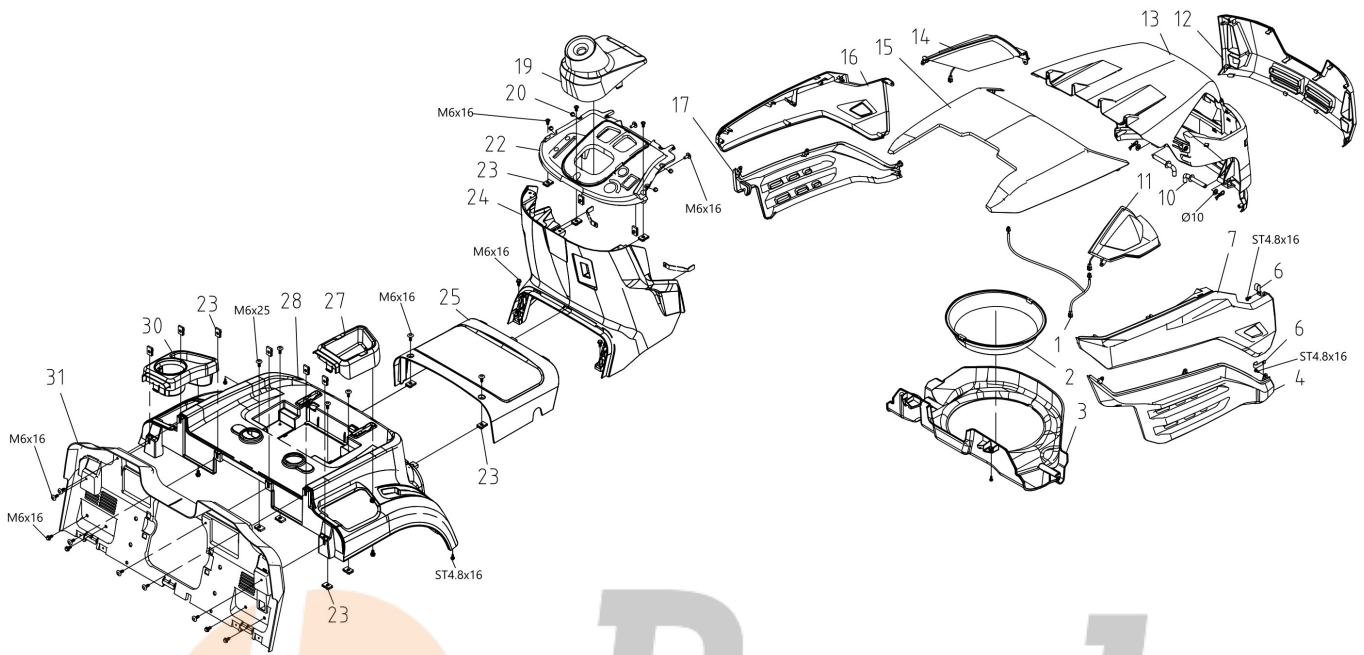

L • Best Kft.
Kertigépek és alkatrészek

WWW.LOBEST.HU

Illustration Body

Ref.Nu	Qty	Part number	Description	Validity from	Validity till	Notes	Bulletin
1	1	TS000340R	Wiring				
2	1	TS000341R	Adapter				
3	1	TS000342R	Deflector				
4	1	TS000343R	Right guard				
6	5	TS000344R	Fairled				
7	1	TS000361R	Right guard			Arancione - orange	
10	2	TS000345R	Pin				
11	1	TS000346R	Headlamp				
12	1	TS000364R	Guard			Arancione - orange	
13	1	TS000039R	Upper hood				
14	1	TS000347R	Headlamp				
15	1	TS000367R	Engine cover			Arancione - orange	
16	1	TS000370R	Left guard			Arancione - orange	
17	1	TS000348R	Left guard				
19	1	TS000349R	Cover				
20	4	TS000350R	AV-mount				
22	1	TS000351R	Dashboard				
23	15	TS000066R	Clamp				
24	1	TS000352R	Panel				
25	1	TS000040R	Cover				
27	1	TS000353R	Housing				
28	1	TS000041R	Wheels cover				
30	1	TS000354R	Housing				
31	1	TS000355R	Panel