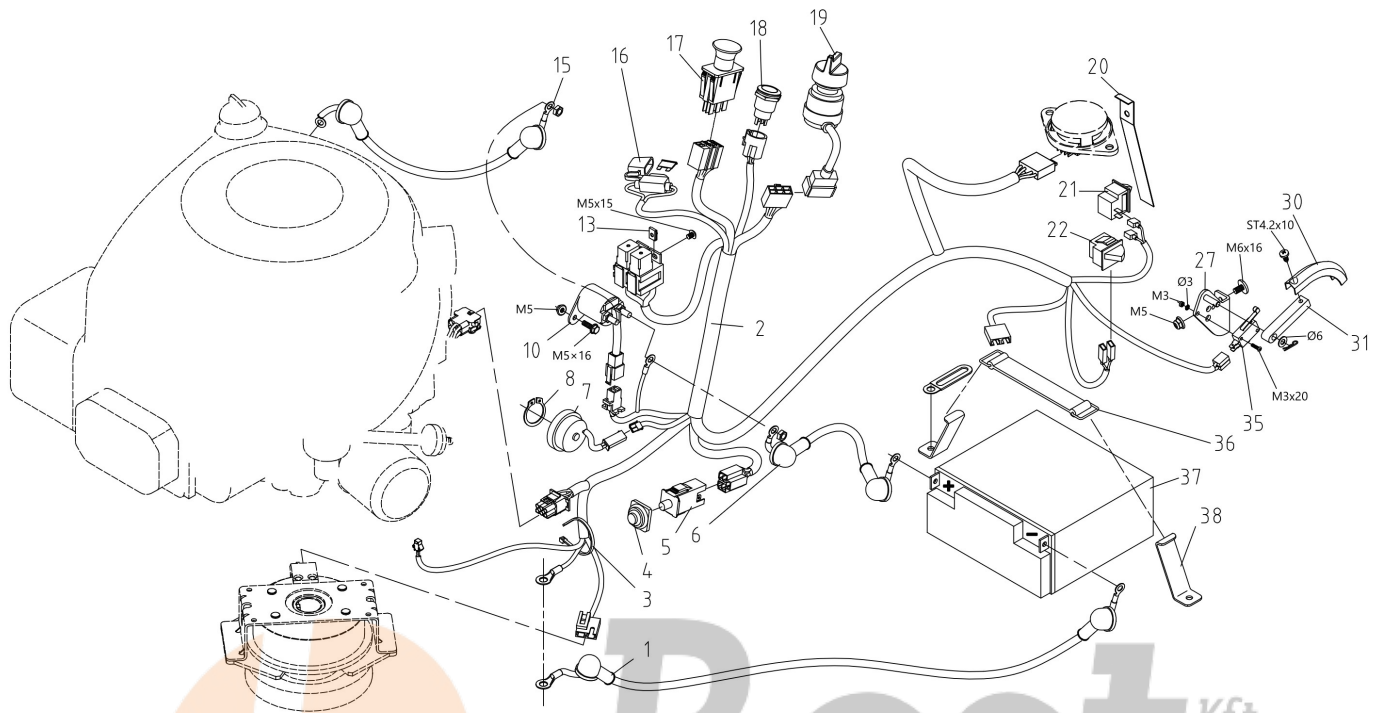

L • Best Kft.
Kertigépek és alkatrészek

WWW.LOBEST.HU

Illustration Electrical parts

Ref.Nu	Qty	Part number	Description	Validity from	Validity till	Notes	Bulletin
1	1	TS000314R	Cable				
2	1	TS000315R	Wiring				
3	20	TS000316R	Band				
3	5	TS000317R	Band				
4	1	TS000318R	Switch protection				
5	1	TS000032R	Switch				
6	1	TS000319R	Cable				
7	1	TS000320R	Indicator				
8	1	TS000321R	Snap ring				
10	1	TS000033R	Solenoid				
13	1	TS000323R	Clamp				
15	1	TS000324R	Wire				
16	1	TS000325R	Fuse				
17	1	TS000034R	Switch				
18	1	TS000326R	Switch				
19	1	TS000035R	Shoe				
20	1	TS000327R	Bracket				
21	1	TS000036R	Micro-switch				
22	1	TS000037R	Micro-switch				
27	1	TS000328R	Fixing plate				
30	1	TS000329R	Lever				
31	1	TS000330R	Lever				
35	1	TS000331R	Switch				
36	1	TS000332R	Belt				
37	1	TS000038R	Battery				
38	2	TS000333R	Bracket				

Best Kft.
Kertigépek és alkatrészek

WWW.LOBEST.HU