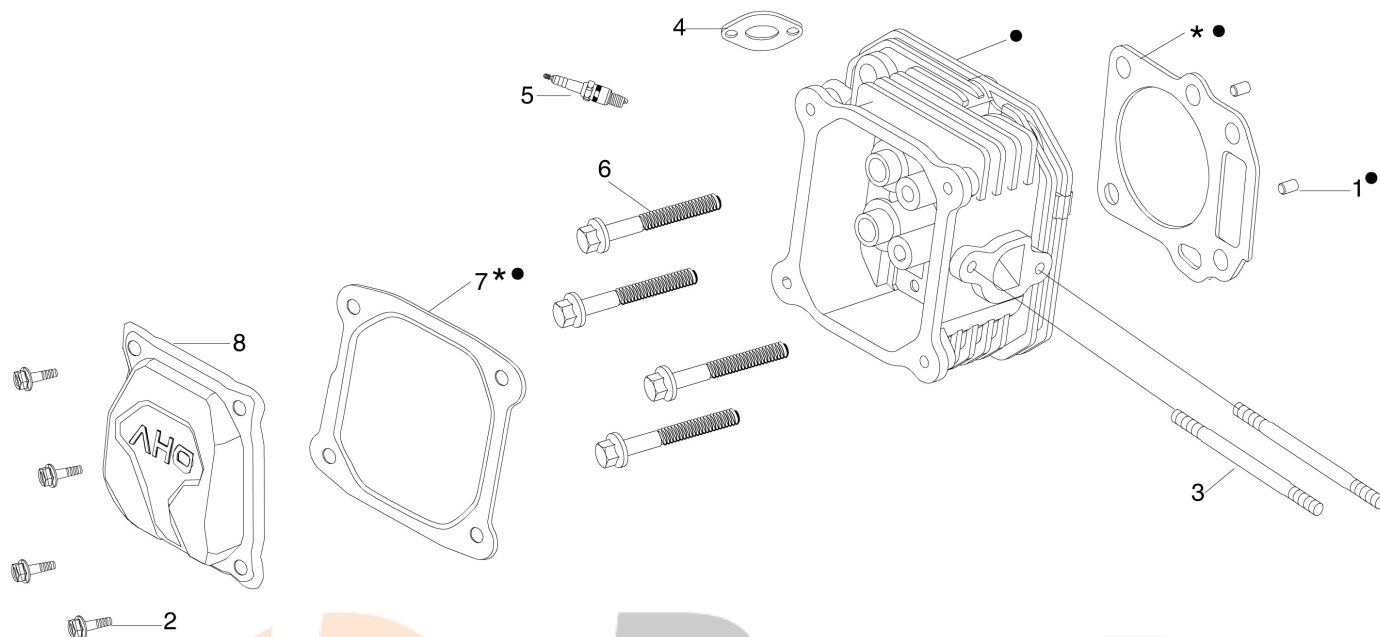

10●
9*

L Best Kft.
Kertigépek és alkatrészek

WWW.LOBEST.HU

Illustration Top cover

Ref.Nu	Qty	Part number	Description	Validity from	Validity till	Notes	Bulletin
1	2	L66150654	Pin				
2	4	L66150393	Screw				
3	2	L66150822	Stud				
4	1	L66150800	Gasket				
5	1	3055122R	Spark plug				
6	4	L66150818	Bolt				
7	1	L66151496	Gasket				
8	1	L66151497	Cover				
9	1	L66151500	Gasket set				
10	1	L66151501	Compl. top cover