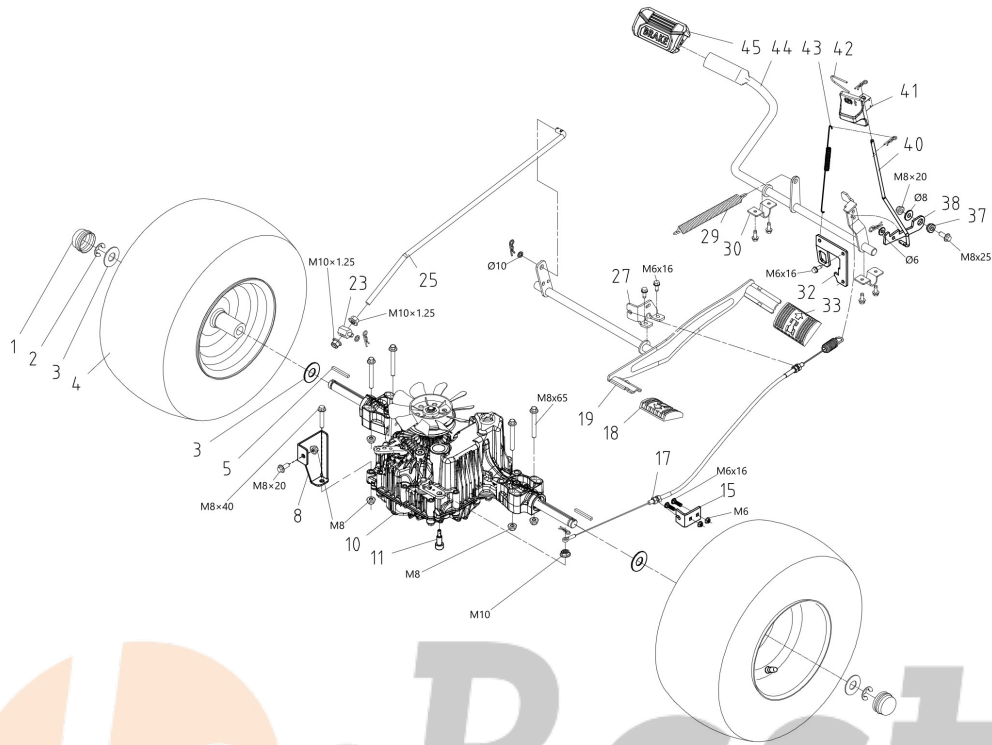

L • Best Kft.
Kertigépek és alkatrészek

WWW.LOBEST.HU

Illustration Rear axle

Ref.Nu	Qty	Part number	Description	Validity from	Validity till	Notes	Bulletin
1	2	TS000198R	Hub cap				
2	2	TS000207R	Snap ring				
3	4	TS000199R	Washer				
4	2	TS000212R	Complete wheel				
5	2	TS000210R	Key				
8	1	TS000240R	Plate				
10	1	TS000241R	Transmission				
11	1	TS000242R	Pin				
15	1	TS000243R	Support				
17	1	TS000244R	Brake cable				
18	1	TS000245R	Clamp cover rear				
19	1	TS000246R	Pedal				
23	1	TS000247R	Pin				
25	1	TS000248R	Tie rod				
27	1	TS000249R	Plate				
29	1	TS000250R	Spring				
30	2	TS000231R	Support				
32	1	TS000230R	Support				
33	1	TS000251R	Clamp cover front				
37	1	TS000232R	Bushing				
38	1	TS000233R	Control				
40	1	TS000234R	Control rod				
41	1	TS000235R	Handle				
42	1	TS000236R	Fork				
43	1	TS000237R	Spring				
44	1	TS000238R	Pedal				
45	1	TS000239R	Cover moulding				

WWW.LOBEST.HU