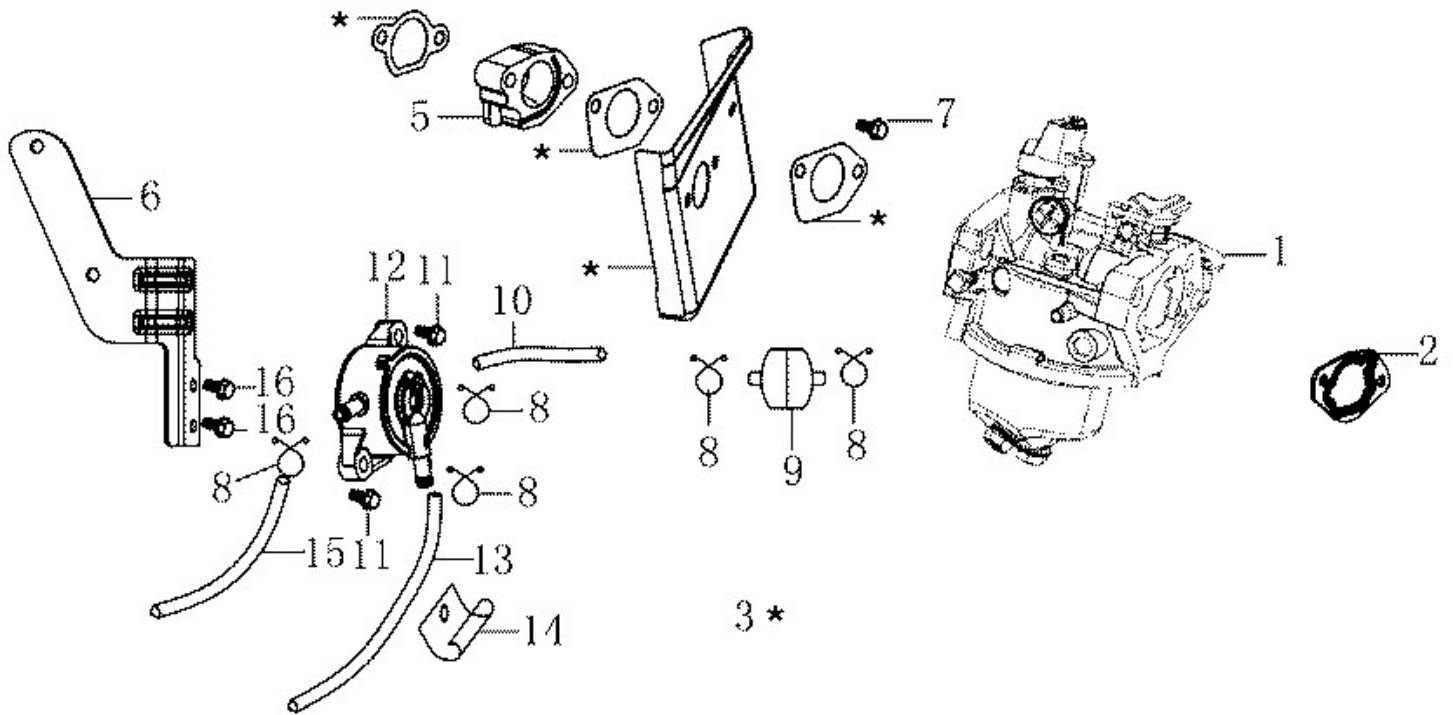

L • Best Kft.
Kertigépek és alkatrészek

WWW.LOBEST.HU

Illustration Carburetor

Ref.Nu	Qty	Part number	Description	Validity from	Validity till	Notes	Bulletin
1	1	L66150777	Carburetor kit				
2	1	L66150956	Gasket				
3	1	L66151500	Gasket set				
5	1	L66150788	Insulator				
6	1	L66150962	Bracket				
7	1	L66150464	Screw				
8	5	L66150749	Band				
9	1	L66151503	Fuel filter				
10	1	L66150957	Oil line				
11	2	L66150251	Screw				
12	1	L66150958	Pump				
13	1	L66151498	Tube				
14	1	L66150960	Tube				
15	1	L66150961	Oil line				
16	2	L66150456	Screw