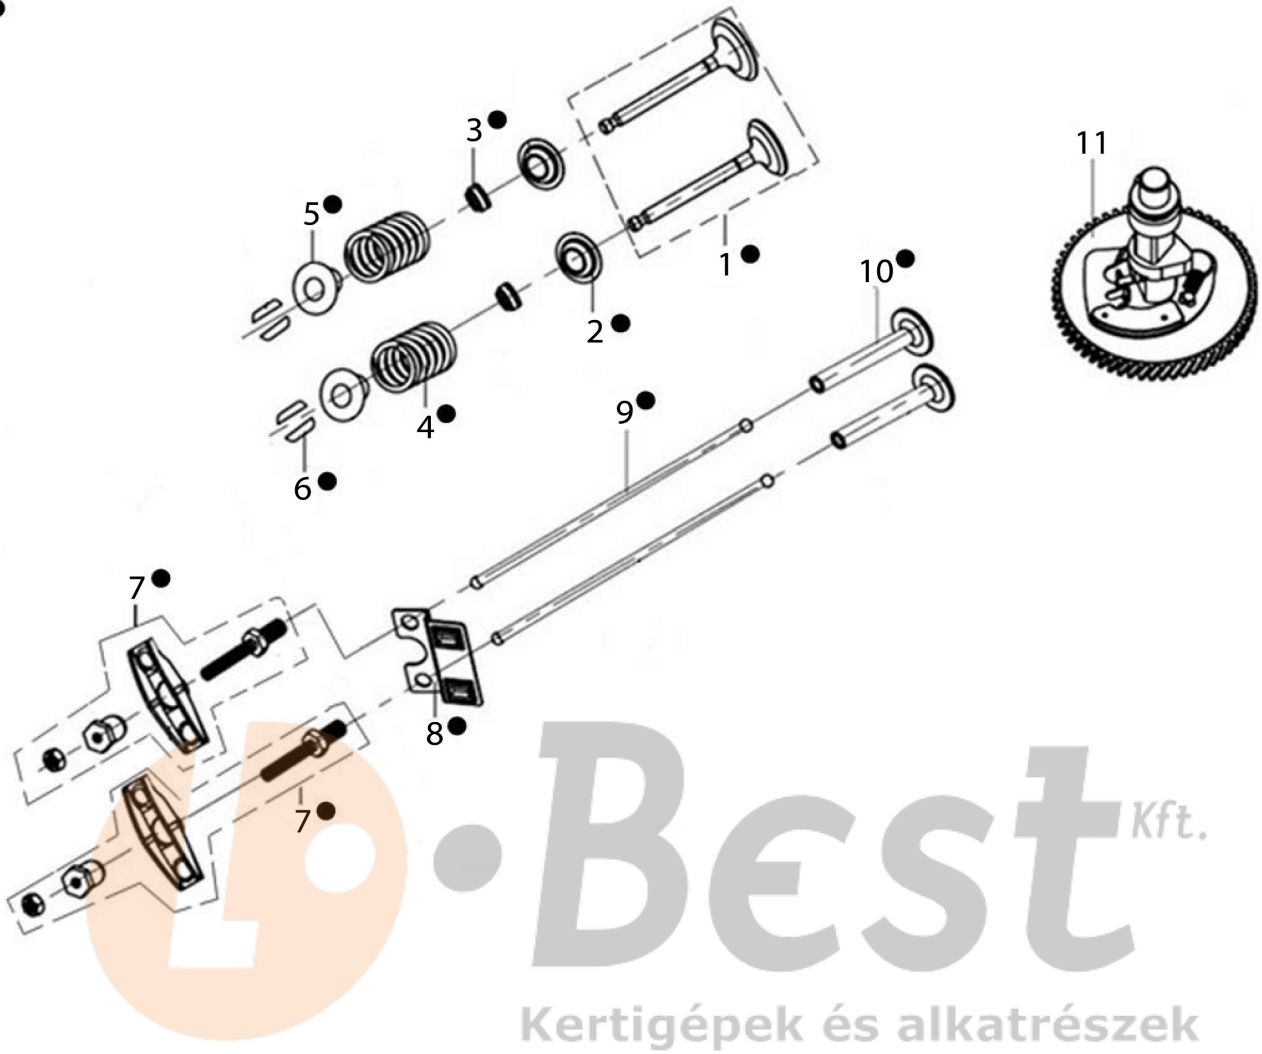

12 ●

WWW.LOBEST.HU

Illustration Valves

Ref.Nu	Qty	Part number	Description	Validity from	Validity till	Notes	Bulletin
1	1	L66150782	Suction/exhaust valve kit				
2	2	L66150560	Slide				
3	2	L66150561	Seal ring				
4	2	L66150559	Spring				
5	2	L66150558	Clamp				
6	4	L66150557	Valve				
7	2	L66150763	Compensator				
8	1	L66150766	Plate				
9	2	L66150764	Equalizer rod				
10	2	L66150554	Slide				
11	1	L66150762	Camshaft assy				
12	1	L66151501	Compl. top cover