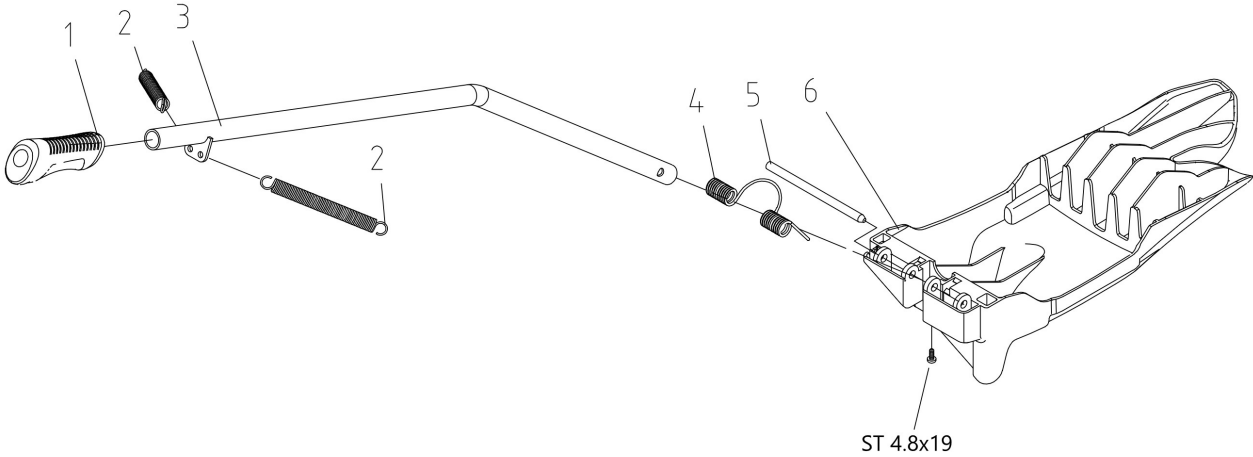

Air filter

Valves

Crankshaft and piston

Crankcase cover

Cylinder and crankcase

WWW.LOBEST.HU

Illustration Mulching Kit

Ref.Nu	Qty	Part number	Description	Validity from	Validity till	Notes	Bulletin
1	1	TS000047R	Knob				
2	2	TS000048R	Spring				
3	1	TS000049R	Handle				
4	1	TS000050R	Spring				
5	1	TS000051R	Pin				
6	1	TS000002R	Deflector				