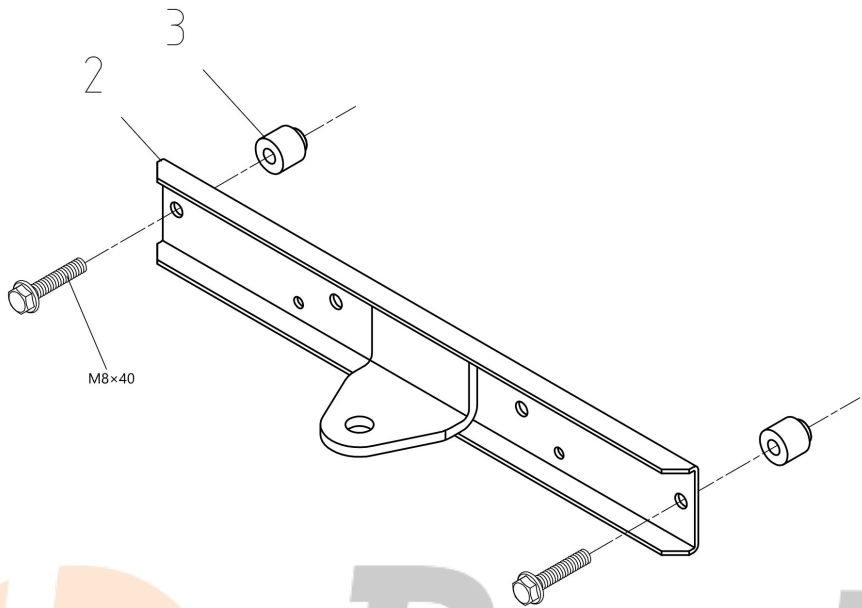

WWW.LOBEST.HU

Illustration Towing hitch

Ref.Nu	Qty	Part number	Description	Validity from	Validity till	Notes	Bulletin
2	1	TS000358R	Towing hitch				
3	2	TS000359R	Spacer