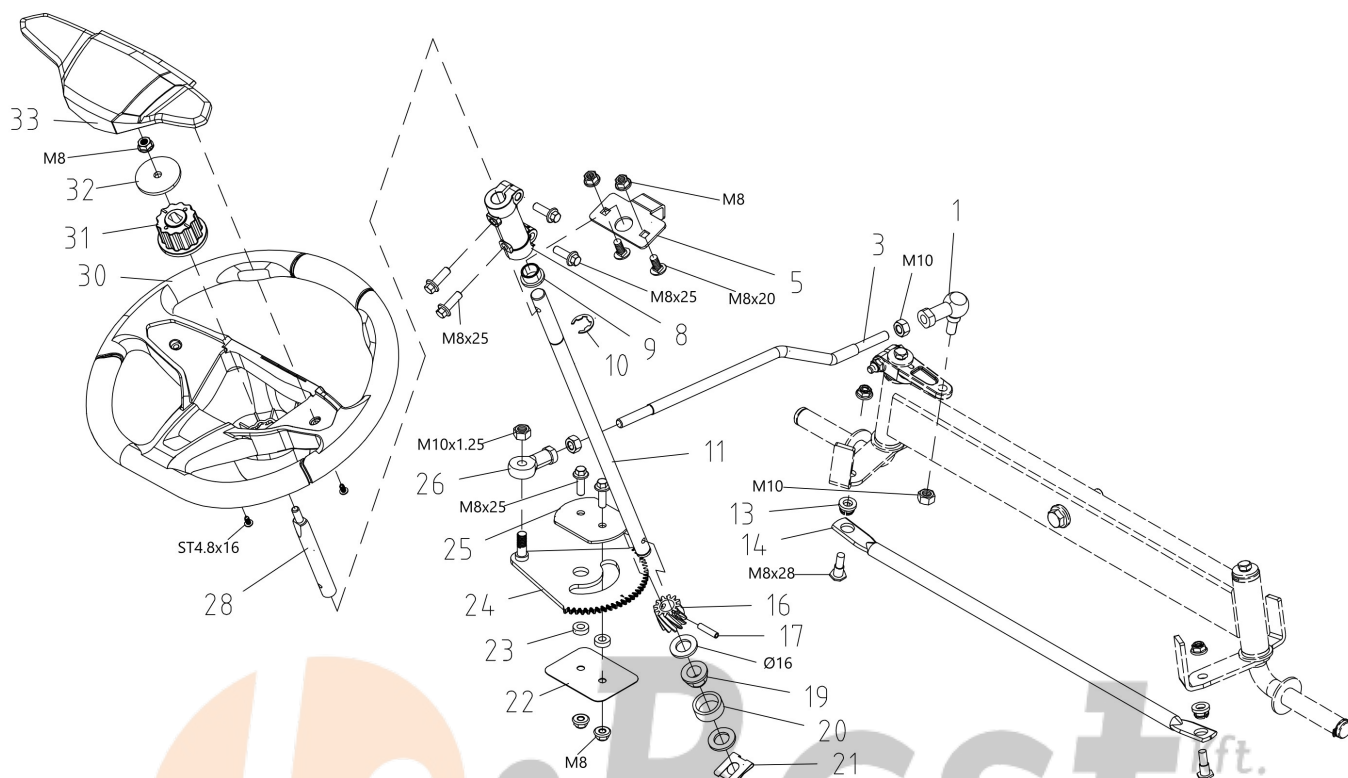

WWW.LOBEST.HU

Illustration Steering arm

Best

Kertigépek és alkatrészek

WWW.LOBEST.HU

Illustration Steering arm

Ref.Nu	Qty	Part number	Description	Validity from	Validity till	Notes	Bulletin
1	1	TS000267R	Angle joint				
3	1	TS000268R	Tie rod				
5	1	TS000269R	Plate				
8	1	TS000270R	Sleeve				
9	1	TS000271R	Bushing				
10	1	TS000272R	Snap ring				
11	1	TS000273R	Steering arm				
13	2	TS000274R	Bushing				
14	1	TS000275R	Tie rod				
16	1	TS000026R	Sprocket				
17	1	TS000276R	Pin				
19	1	TS000378R	Bushing				
20	1	TS000277R	Bushing				
21	1	TS000278R	Cotter pin				
22	1	TS000279R	Fixing plate				
23	2	TS000280R	Bushing				
24	1	TS000027R	Sector				
25	1	TS000281R	Fixing plate				
26	1	TS000282R	Angle joint				
28	1	TS000283R	Spacer				
30	1	TS000284R	Steering wheel				
31	1	TS000028R	Support				
32	1	TS000379R	Washer				
33	1	TS000376R	Cover			Arancio - Orange	