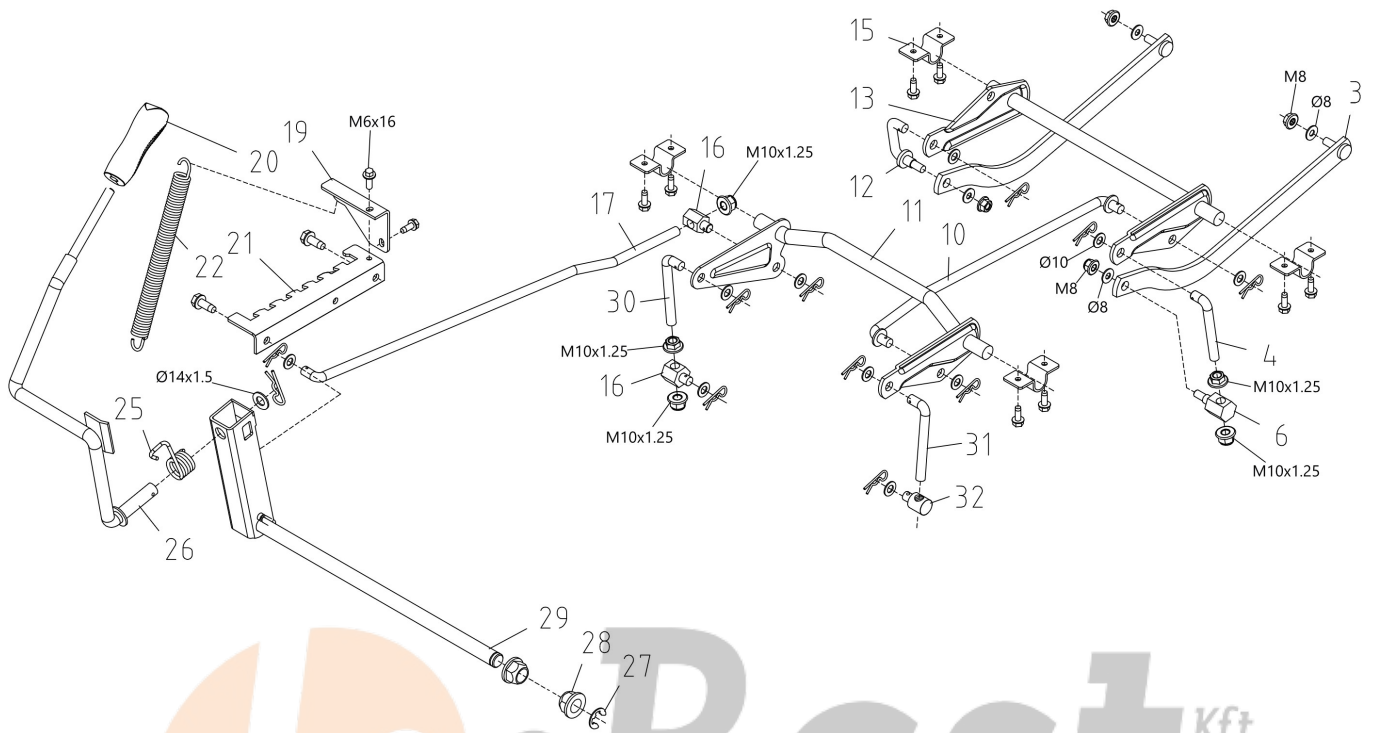

WWW.LOBEST.HU

Illustration Seat

Ref.Nu	Qty	Part number	Description	Validity from	Validity till	Notes	Bulletin
2	1	TS000285R	Support				
4	2	TS000286R	Spring				
7	2	TS000287R	Cover				
8	1	TS000288R	Seat support				
9	2	TS000289R	Screw				
10	2	TS000290R	Slide				
12	1	TS000029R	Seat switch				
13	1	TS000373R	Seat			Arancio - orange	
14	4	TS000291R	Spacer				

WWW.LOBEST.HU

L • Best Kft.
Kertigépek és alkatrészek

WWW.LOBEST.HU

Illustration Cutting plate lifting

Ref.Nu	Qty	Part number	Description	Validity from	Validity till	Notes	Bulletin
3	2	TS000292R	Rod				
4	1	TS000293R	Tie rod				
6	1	TS000294R	Angle joint				
10	1	TS000295R	Rod				
11	1	TS000296R	Axel lift				
12	1	TS000297R	Rod				
13	1	TS000298R	Support				
15	4	TS000231R	Support				
16	2	TS000299R	Angle joint				
17	1	TS000300R	Rod				
19	1	TS000301R	Plate				
20	1	TS000226R	Knob				
21	1	TS000030R	Support				
22	1	TS000302R	Spring				
25	1	TS000303R	Spring				
26	1	TS000031R	Lever				
27	1	TS000223R	Snap ring				
28	2	TS000378R	Bushing				
29	1	TS000304R	Lever group				
30	1	TS000305R	Tie rod				
31	1	TS000306R	Tie rod				
32	1	TS000307R	Angle joint				