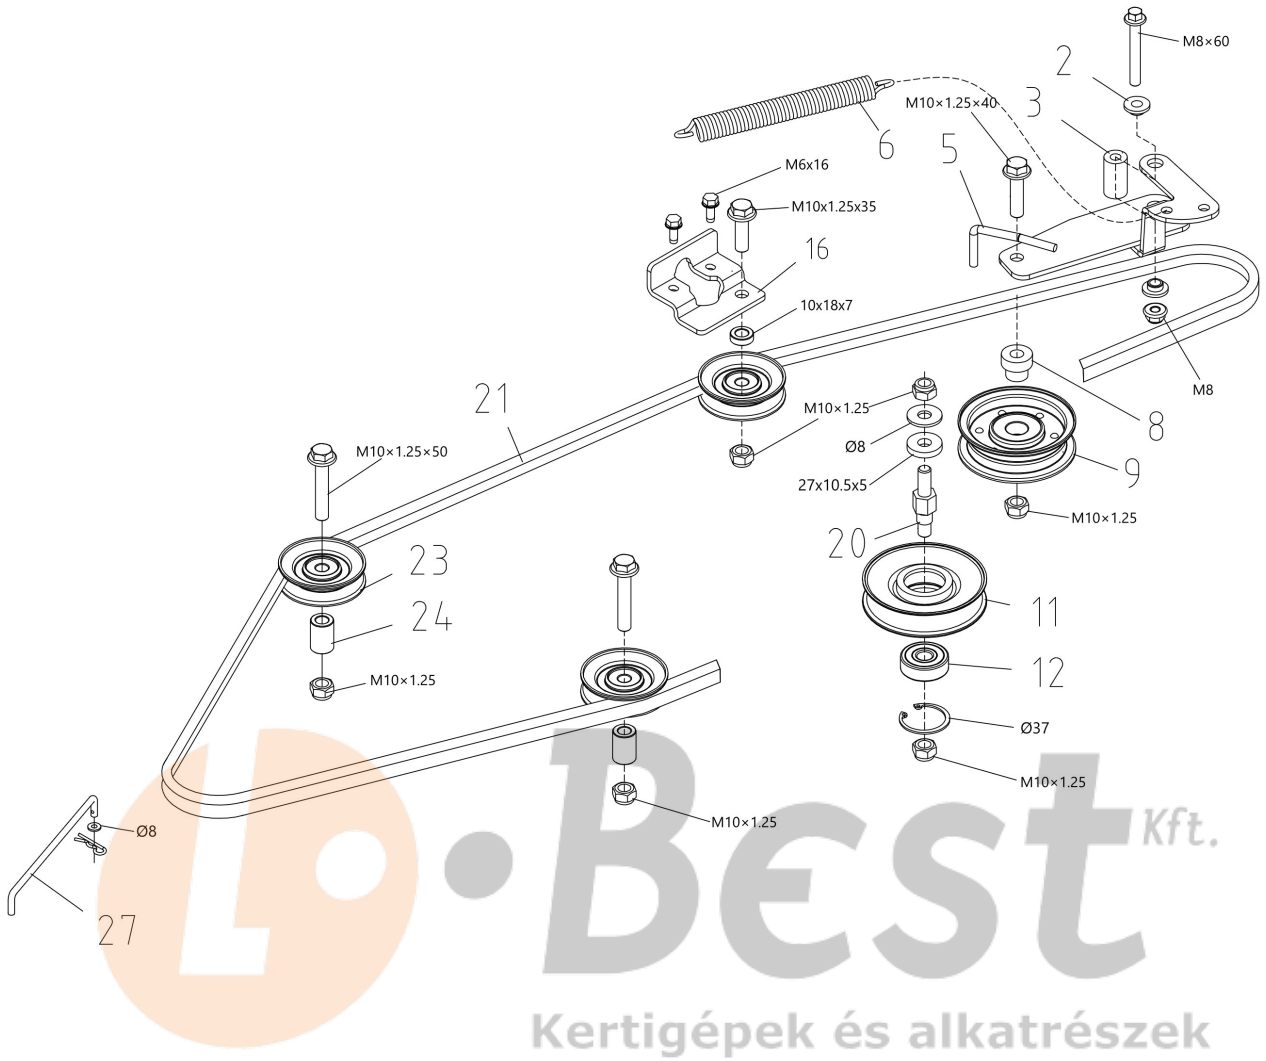

WWW.LOBEST.HU

Illustration Mowing deck

Ref.Nu	Qty	Part number	Description	Validity from	Validity till	Notes	Bulletin
1	1	TS000101R	Belt cover				
4	1	TS000064R	Bracket				
5	1	TS000065R	Screw				
7	4	TS000066R	Clamp				
9	1	TS000067R	Spring				
11	1	TS000068R	Nipple				
12	1	TS000069R	Lever				
14	1	TS000070R	Bushing				
15	2	TS000071R	Screw				
16	1	TS000072R	Pulley				
17	1	TS000073R	Bearing				
18	2	TS000074R	Wheel				
21	1	TS000102R	Mowing deck				
22	1	TS000076R	Bushing				
24	2	TS000005R	Bearing				
25	2	TS000006R	Pulley				
26	1	TS000077R	Screw				
27	1	TS000103R	Belt				
28	1	TS000079R	Bracket				
29	2	TS000104R	Water hose connection				
31	2	TS000089R	Rivet				
32	1	TS000080R	Blade shaft				
33	4	TS000086R	Bearing				
34	2	TS000085R	Disc (guard)				
35	2	TS000084R	Pulley				
36	2	TS000082R	Key				
37	2	TS000083R	Washer				
40	1	TS000081R	Screw				
41	1	TS000087R	Blade shaft				
44	1	TS000105R	Belt cover				
45	2	TS000091R	Plate				
46	2	TS000092R	Tube				
47	2	TS000093R	Support				
48	2	TS000094R	Spacer				
50	2	TS000095R	Blade hub				
51	1	TS000106R	Blade left				
52	2	TS000097R	Washer				
54	1	TS000098R	Screw				
55	2	TS000099R	Key				
56	1	TS000107R	Blade right				

WWW.LOBEST.HU

WWW.LOBEST.HU

Illustration Tank

Ref.Nu	Qty	Part number	Description	Validity from	Validity till	Notes	Bulletin
10	1	TS000012R	Filter				
11	1	TS000161R	Tank				
13	1	TS000162R	Band				
14	1	TS000163R	Fuel hose				
15	1	TS000164R	Band				
16	1	TS000013R	Tank cap				

WWW.LOBEST.HU

WWW.LOBEST.HU

Illustration Transmission

Ref.Nu	Qty	Part number	Description	Validity from	Validity till	Notes	Bulletin
2	2	TS000173R	Bushing				
3	1	TS000253R	Spacer				
5	1	TS000255R	Support				
6	1	TS000130R	Spring				
8	1	TS000122R	Bushing				
9	1	TS000007R	Pulley				
11	1	TS000006R	Pulley				
12	1	TS000005R	Bearing				
16	1	TS000263R	Plate				
20	1	TS000259R	Screw				
21	1	TS000025R	Belt				
23	3	TS000023R	Pulley				
24	2	TS000260R	Bushing				
27	1	TS000264R	Guide pulley				