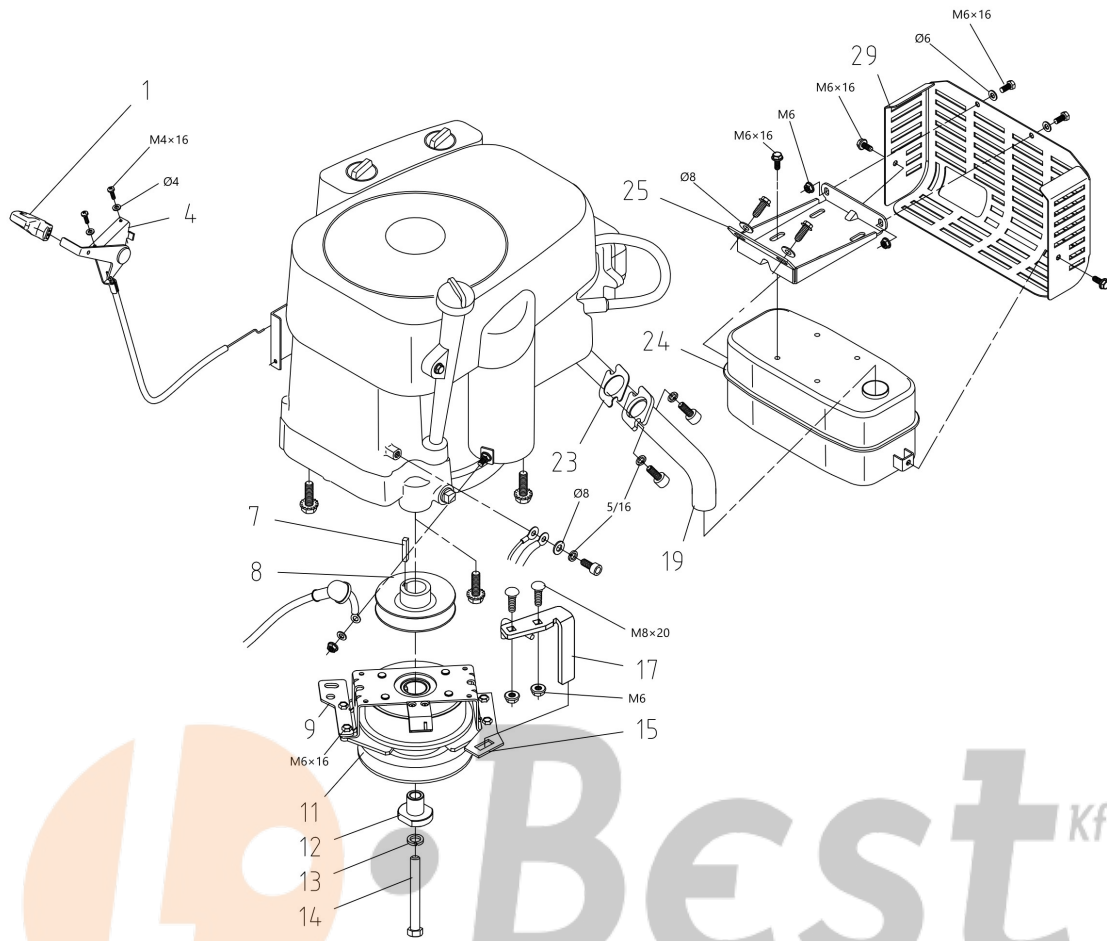

WWW.LOBEST.HU

Illustration Mowing deck

Ref.Nu	Qty	Part number	Description	Validity from	Validity till	Notes	Bulletin
1	1	TS000101R	Belt cover				
4	1	TS000064R	Bracket				
5	1	TS000065R	Screw				
7	4	TS000066R	Clamp				
9	1	TS000067R	Spring				
11	1	TS000068R	Nipple				
12	1	TS000069R	Lever				
14	1	TS000070R	Bushing				
15	2	TS000071R	Screw				
16	1	TS000072R	Pulley				
17	1	TS000073R	Bearing				
18	2	TS000074R	Wheel				
21	1	TS000102R	Mowing deck				
22	1	TS000076R	Bushing				
24	2	TS000005R	Bearing				
25	2	TS000006R	Pulley				
26	1	TS000077R	Screw				
27	1	TS000103R	Belt				
28	1	TS000079R	Bracket				
29	2	TS000104R	Water hose connection				
31	2	TS000089R	Rivet				
32	1	TS000080R	Blade shaft				
33	4	TS000086R	Bearing				
34	2	TS000085R	Disc (guard)				
35	2	TS000084R	Pulley				
36	2	TS000082R	Key				
37	2	TS000083R	Washer				
40	1	TS000081R	Screw				
41	1	TS000087R	Blade shaft				
44	1	TS000105R	Belt cover				
45	2	TS000091R	Plate				
46	2	TS000092R	Tube				
47	2	TS000093R	Support				
48	2	TS000094R	Spacer				
50	2	TS000095R	Blade hub				
51	1	TS000106R	Blade left				
52	2	TS000097R	Washer				
54	1	TS000098R	Screw				
55	2	TS000099R	Key				
56	1	TS000107R	Blade right				