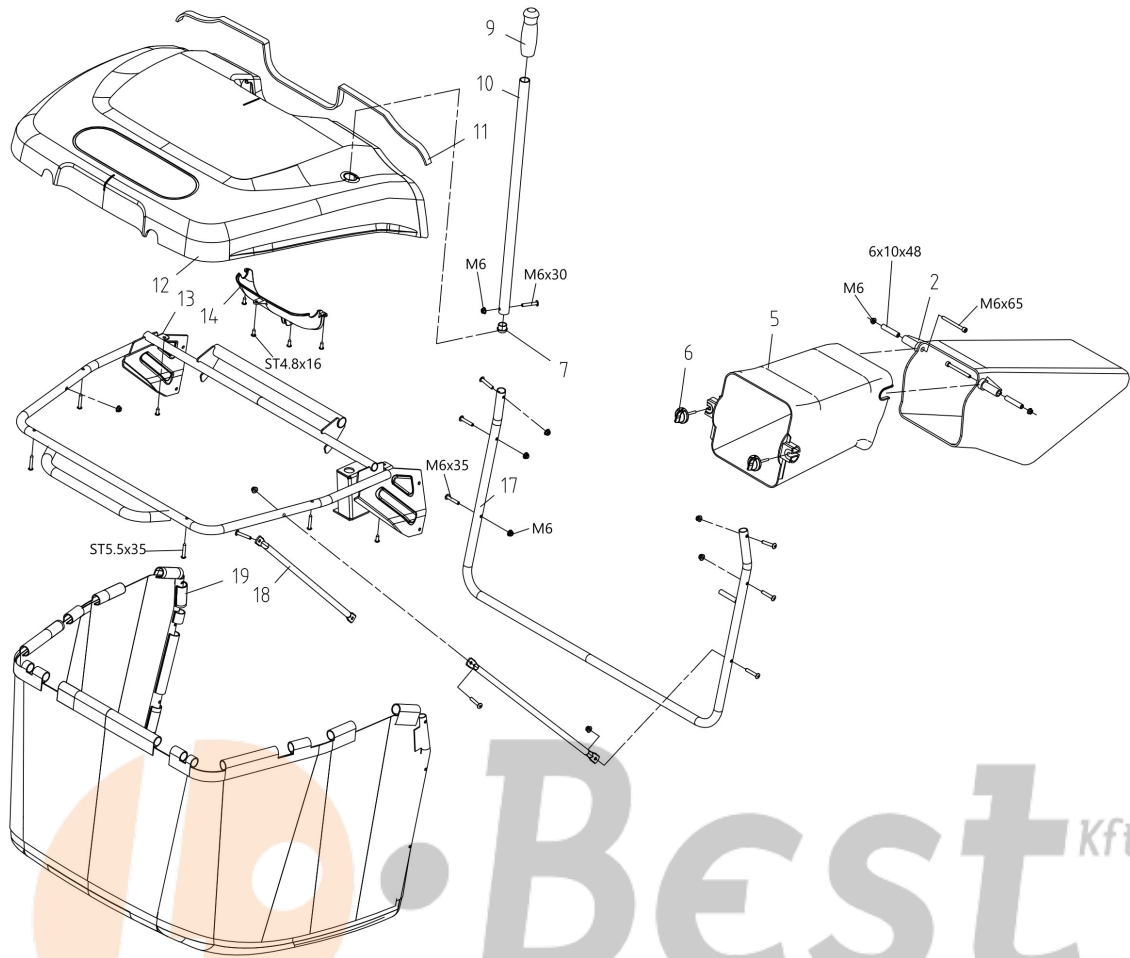

LOBEST Kft.
Kertigépek és alkatrészek

WWW.LOBEST.HU

Illustration Grassbag

Ref.Nu	Qty	Part number	Description	Validity from	Validity till	Notes	Bulletin
2	1	TS000052R	Exhaust				
5	1	TS000053R	Exhaust pipe				
6	2	TS000054R	Screw				
7	1	TS000055R	Cap				
9	1	TS000056R	Knob				
10	1	TS000057R	Lever				
11	1	TS000058R	Gasket				
12	1	TS000004R	Grass-bag cover				
13	1	TS000059R	Frame				
14	1	TS000060R	Cover				
17	1	TS000061R	Frame				
18	2	TS000062R	Bracket				
19	1	TS000380R	Grass collector			Oleo-Mac