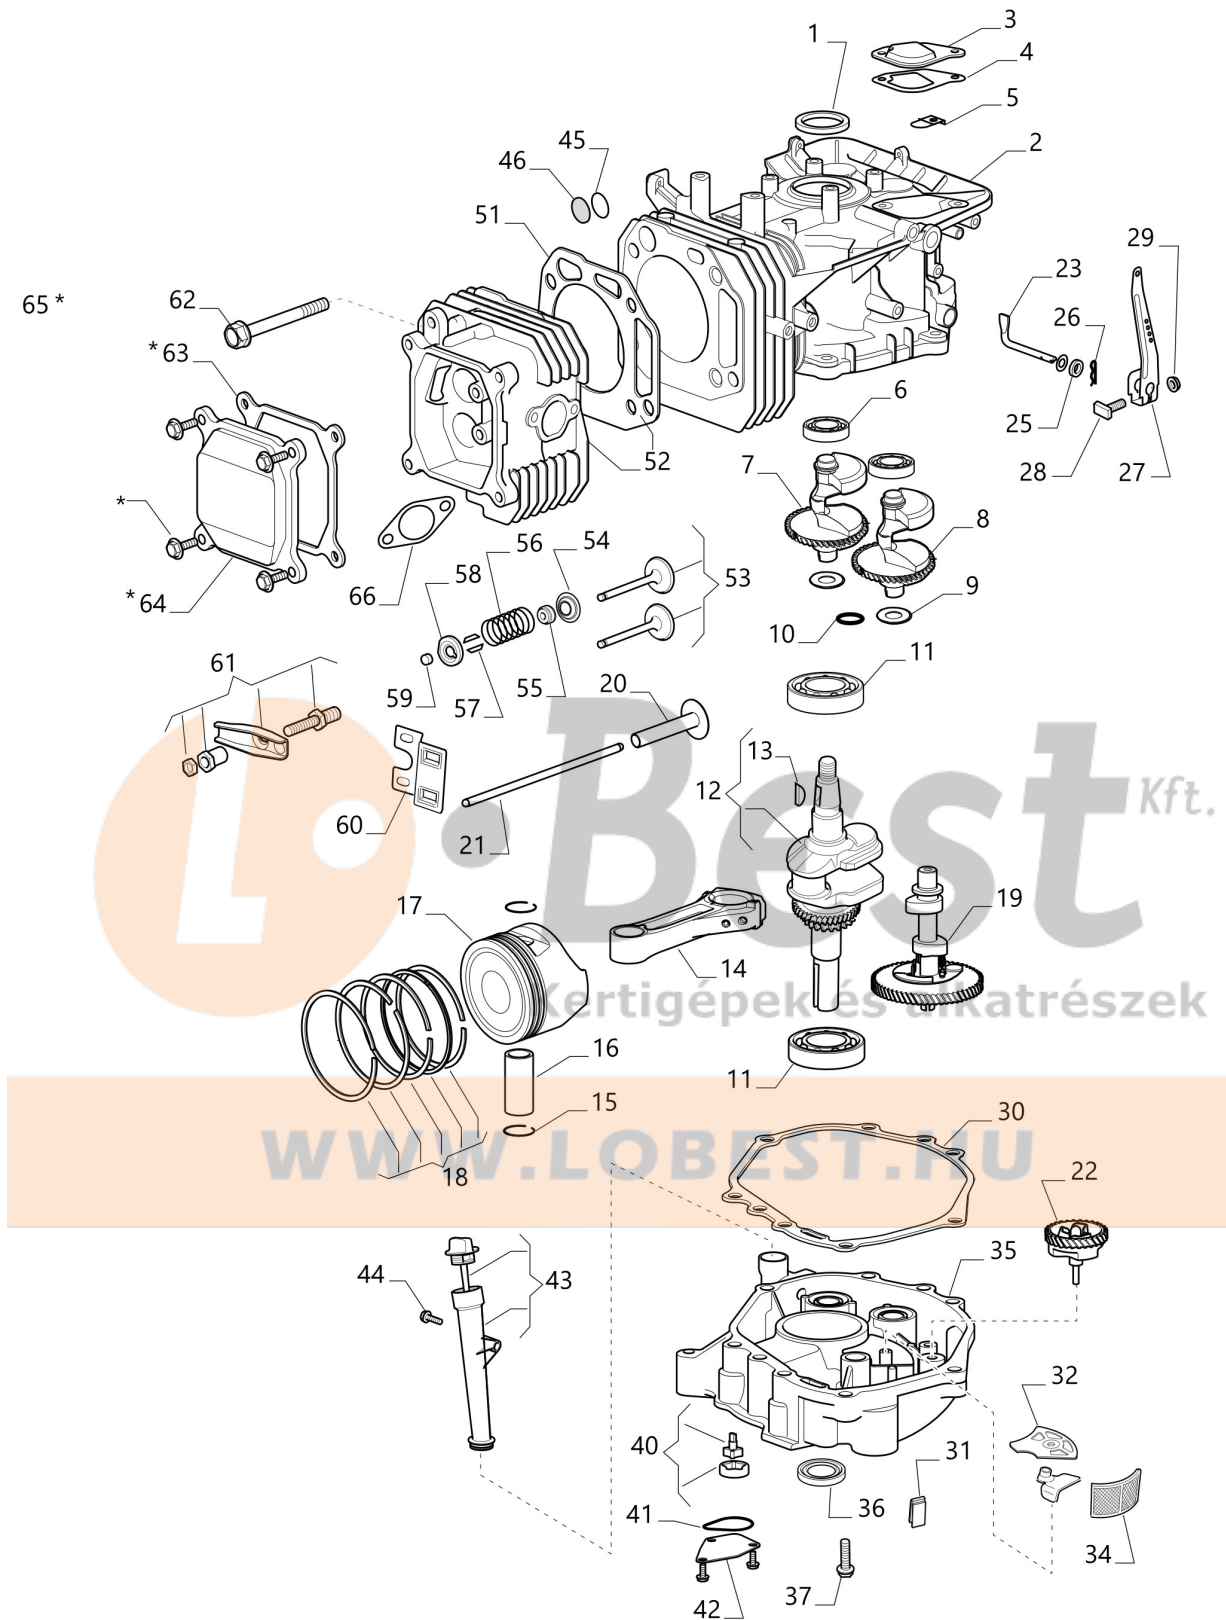

Illustration Starter, carburettor and air filter

Ref.Nu	Qty	Part number	Description	Validity from	Validity till	Notes	Bulletin
51	1	G118550451E1	Complete motor				

WWW.LOBEST.HU

Illustration Motor assy

Ref.Nu	Qty	Part number	Description	Validity from	Validity till	Notes	Bulletin
1	1	G118551418E0	Oil seal				
2	1	G118550451E1	Complete motor				
3	1	G118551227E0	Cover				
4	1	G118551229E0	Gasket				
5	1	G118550303E0	Breather valve				
6	2	G118551284E0	Bearing				
7	1	G118551242E0	Counterweight (red)				
8	1	G118551243E0	Counterweight (red)				
9	2	G118551282E0	Washer				
10	1	G118551286E0	O-ring				
11	2	G118550227E0	Bearing				
12	1	G118550232E0	Crankshaft set				
13	1	G118550288E0	Key				
14	1	G118550231E1	Connecting rod				
15	2	G118551283E0	Ring				
16	1	G118551241E0	Piston pin				
17	1	G118551519E0	Piston				
18	1	G118551518E0	Piston ring set				
19	1	G118550243E0	Camshaft assy				
20	2	G118551252E0	Valve				
21	2	G118550242E1	Push rods assy				
22	1	G118550347E0	Governor assy				
23	1	G118551268E0	Rod				
25	1	G118551285E0	Oil seal				
26	1	G118550856E0	Fork				
27	1	G118551220E0	Arm assy				
28	1	G118550805E0	Screw				
29	1	G118550806E0	Nut				
30	1	G118550355E1	Gasket				
31	1	G118551258E0	Buffer				
32	1	G118551257E1	Cover				
34	1	G118551256E1	Oil filter				
35	1	G118551207E0	Crankcase cover				
36	1	G118551418E0	Oil seal				
37	4	G112691115E0	Screw				
40	1	G118550224E1	Oil pump				
41	1	G118551287E0	Gasket				
42	1	G118550223E0	Oil pump cover				
43	1	G118550205E2	Oil filler assy				
44	1	G112674701E0	Screw				
45	1	G118551230E0	Ring				
46	1	G118551228E0	Cover				
51	1	G118551232E0	Gasket				
52	1	68050044	Cylinder head				