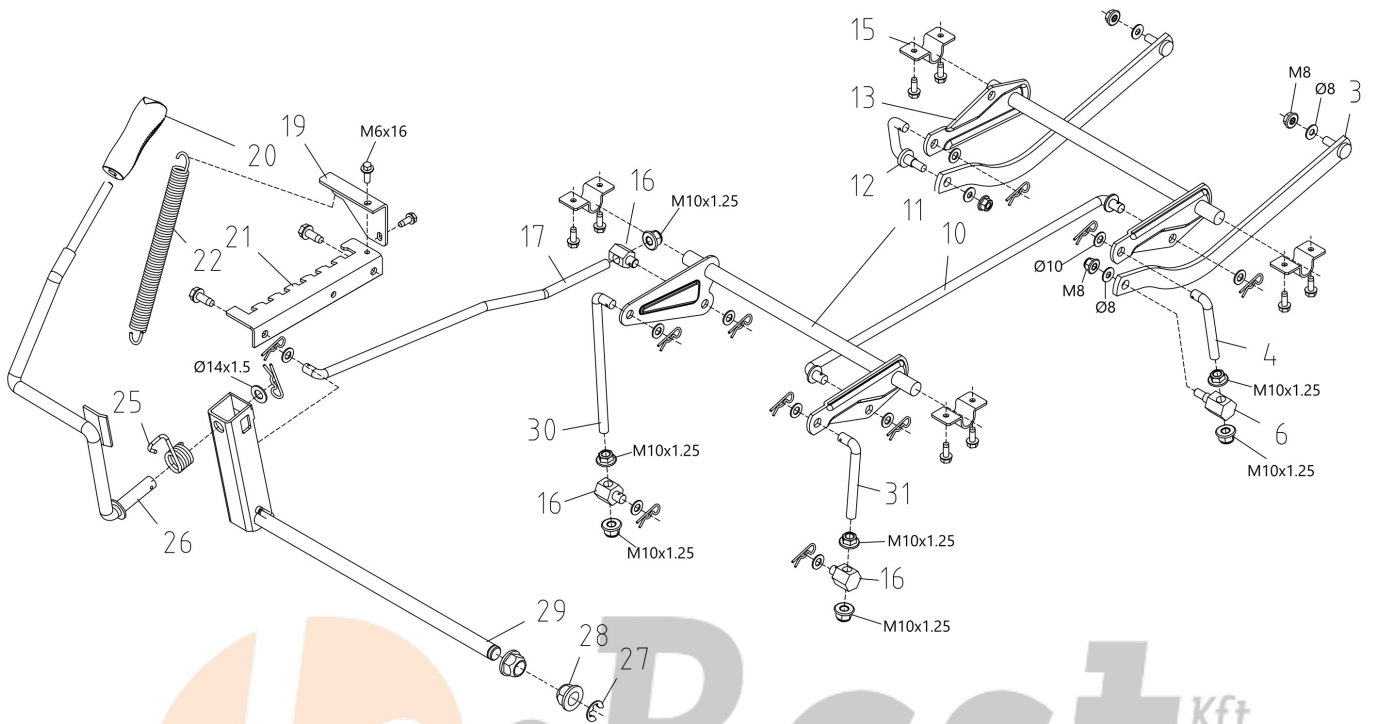

Best Kft.
Kertigépek és alkatrészek

WWW.LOBEST.HU

Illustration Seat

Ref.Nu	Qty	Part number	Description	Validity from	Validity till	Notes	Bulletin
2	1	TS000285R	Support				
4	2	TS000286R	Spring				
7	2	TS000287R	Cover				
8	1	TS000288R	Seat support				
9	2	TS000289R	Screw				
10	2	TS000290R	Slide				
12	1	TS000029R	Seat switch				
13	1	TS000373R	Seat			Arancio - orange	
14	4	TS000291R	Spacer				

WWW.LOBEST.HU

L • Best Kft.
Kertigépek és alkatrészek

WWW.LOBEST.HU

Illustration Cutting plate lifting

Ref.Nu	Qty	Part number	Description	Validity from	Validity till	Notes	Bulletin
3	2	TS000292R	Rod				
4	1	TS000293R	Tie rod				
6	1	TS000294R	Angle joint				
10	1	TS000308R	Rod				
11	1	TS000309R	Axle				
12	1	TS000297R	Rod				
13	1	TS000298R	Support				
15	4	TS000231R	Support				
16	3	TS000299R	Angle joint				
17	1	TS000310R	Lever				
19	1	TS000301R	Plate				
20	1	TS000226R	Knob				
21	1	TS000030R	Support				
22	1	TS000302R	Spring				
25	1	TS000303R	Spring				
26	1	TS000031R	Lever				
27	1	TS000223R	Snap ring				
28	2	TS000378R	Bushing				
29	1	TS000304R	Lever group				
30	1	TS000311R	Tie rod				
31	1	TS000312R	Tie rod				