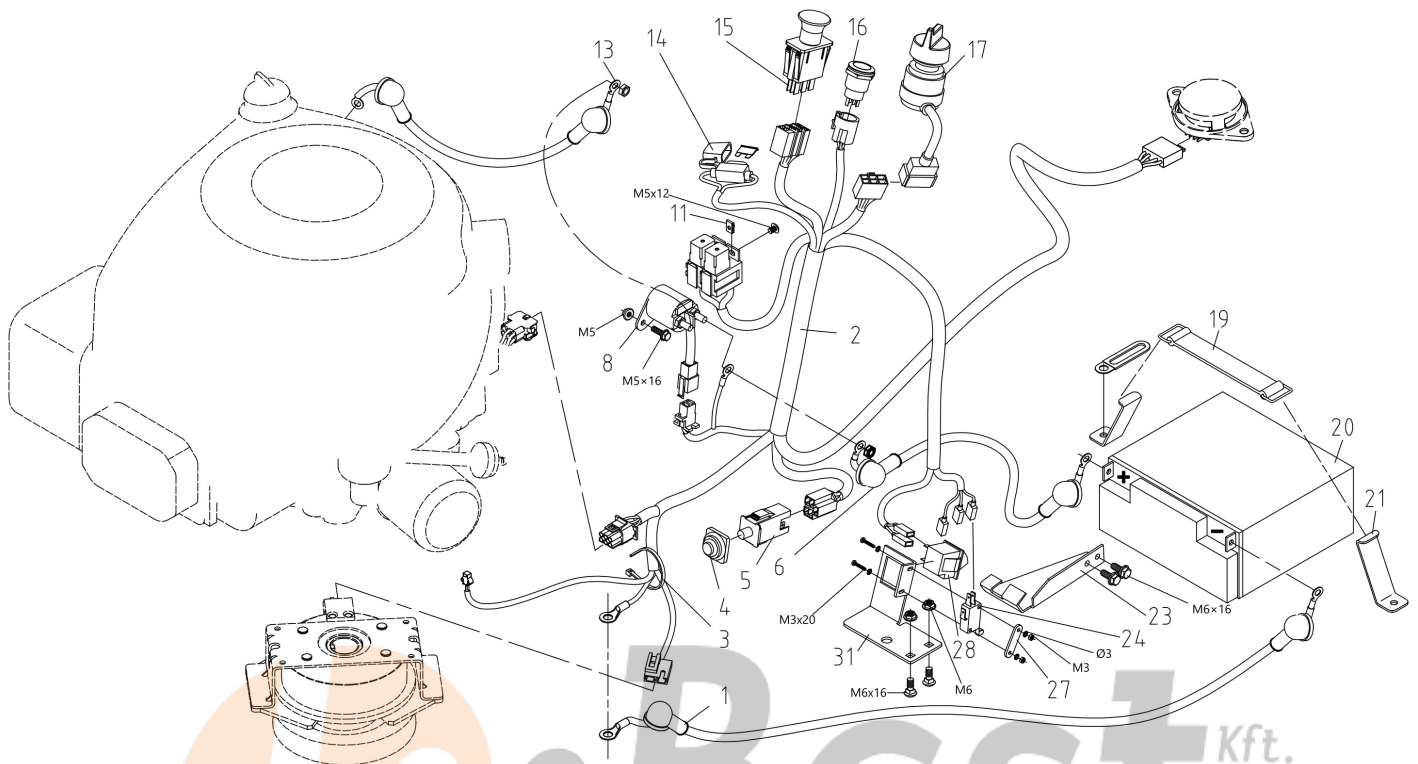

L • Best Kft.
Kertigépek és alkatrészek

WWW.LOBEST.HU

Illustration Electrical parts

Ref.Nu	Qty	Part number	Description	Validity from	Validity till	Notes	Bulletin
1	1	TS000314R	Cable				
2	1	TS000339R	Wiring				
3	20	TS000316R	Band				
3	5	TS000317R	Band				
4	1	TS000318R	Switch protection				
5	1	TS000032R	Switch				
6	1	TS000319R	Cable				
8	1	TS000033R	Solenoid				
11	1	TS000323R	Clamp				
13	1	TS000324R	Wire				
14	1	TS000325R	Fuse				
15	1	TS000034R	Switch				
16	1	TS000326R	Switch				
17	1	TS000035R	Shoe				
19	1	TS000332R	Belt				
20	1	TS000038R	Battery				
21	2	TS000333R	Bracket				
23	1	TS000336R	Control lever				
24	1	TS000331R	Switch				
27	1	TS000337R	Bracket				
28	2	TS000037R	Micro-switch				
31	1	TS000338R	Support