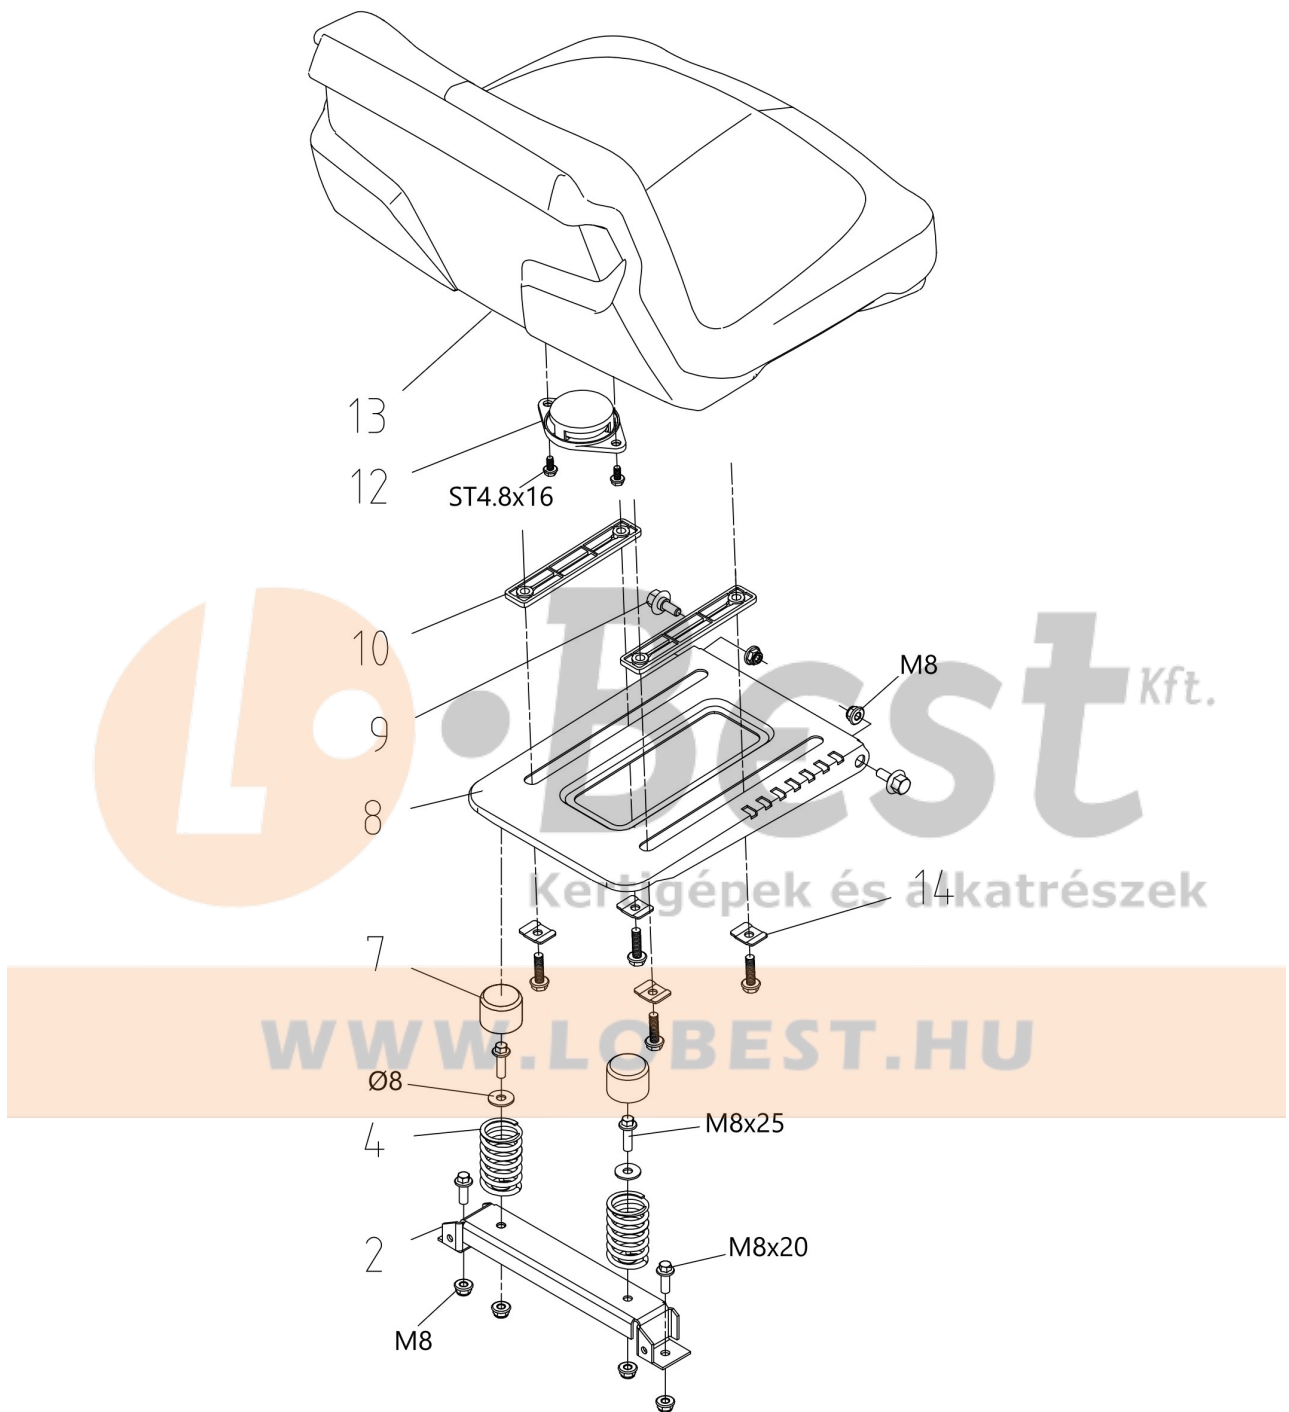

Best Kft.
Kertigépek és alkatrészek

WWW.LOBEST.HU

Illustration Seat

Ref.Nu	Qty	Part number	Description	Validity from	Validity till	Notes	Bulletin
2	1	TS000285R	Support				
4	2	TS000286R	Spring				
7	2	TS000287R	Cover				
8	1	TS000288R	Seat support				
9	2	TS000289R	Screw				
10	2	TS000290R	Slide				
12	1	TS000029R	Seat switch				
13	1	TS000373R	Seat			Arancio - orange	
14	4	TS000291R	Spacer				