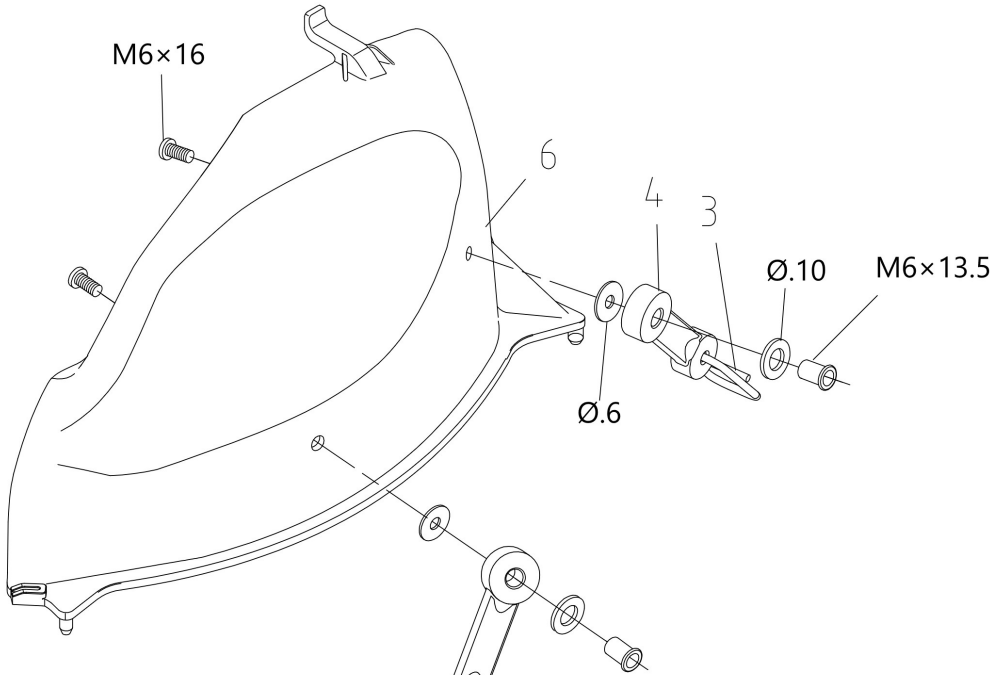

WWW.LOBEST.HU

Illustration Mulching Kit

Ref.Nu	Qty	Part number	Description	Validity from	Validity till	Notes	Bulletin
3	1	TS000043R	Hook				
4	1	TS000044R	Tie rod				
6	1	TS000046R	Deflector