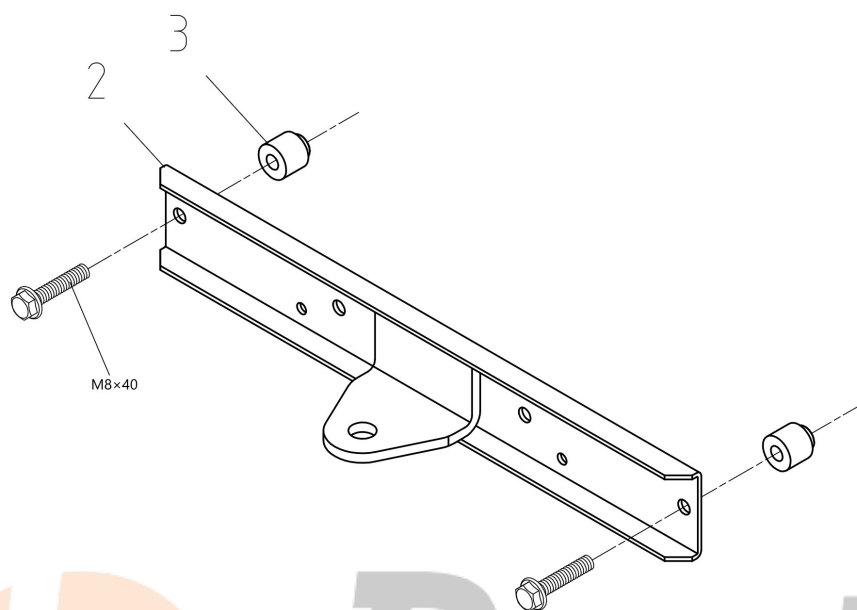

WWW.LOBEST.HU

Illustration Towing hitch

Ref.Nu	Qty	Part number	Description	Validity from	Validity till	Notes	Bulletin
2	1	TS000358R	Towing hitch				
3	2	TS000359R	Spacer