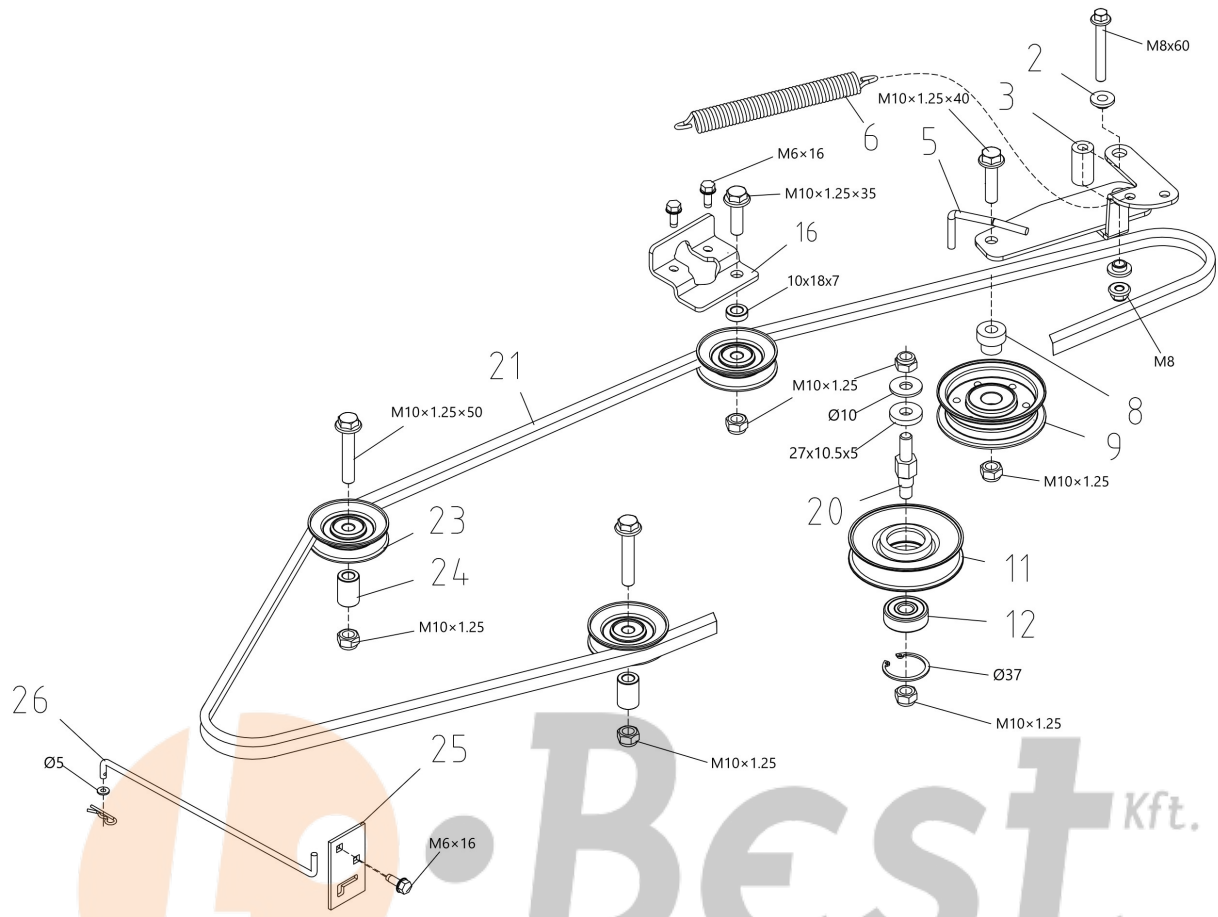

WWW.LOBEST.HU

Illustration Mowing deck

Ref.Nu	Qty	Part number	Description	Validity from	Validity till	Notes	Bulletin
1	1	TS000115R	Right guard				
4	5	TS000066R	Clamp				
7	1	TS000116R	Pin				
8	1	TS000117R	Spring				
9	2	TS000071R	Screw				
10	2	TS000074R	Wheel				
12	1	TS000118R	Mount				
14	1	TS000119R	Belt cover				
16	1	TS000120R	Bushing				
17	2	TS000104R	Water hose connection				
20	1	TS000121R	Lever				
21	1	TS000122R	Bushing				
22	1	TS000007R	Pulley				
24	1	TS000123R	Belt				
25	1	TS000124R	Bracket				
27	1	TS000125R	Left guard				
28	1	TS000126R	Pulley				
29	1	TS000127R	Bushing				
32	1	TS000128R	Belt cover				
33	1	TS000129R	Spacer				
34	1	TS000130R	Spring				
35	1	TS000065R	Screw				
36	1	TS000131R	Mowing deck				
37	2	TS000132R	Nut				
38	2	TS000111R	Pulley				
39	2	TS000082R	Key				
40	2	TS000133R	Blade shaft				
41	2	TS000085R	Disc (guard)				
42	4	TS000086R	Bearing				
43	2	TS000134R	Support				
45	2	TS000135R	Guard				
46	2	TS000099R	Key				
47	2	TS000095R	Blade hub				
48	1	TS000136R	Pin				
51	2	TS000091R	Plate				
53	2	TS000137R	Blade				
54	2	TS000097R	Washer				
56	2	TS000098R	Screw				
60	1	TS000138R	Pin				
61	1	TS000139R	Spring				
62	1	TS000140R	Locking lever				
63	1	TS000141R	Lever support				
64	1	TS000142R	Deflector				

WWW.LOBEST.HU

WWW.LOBEST.HU

Illustration Transmission

Ref.Nu	Qty	Part number	Description	Validity from	Validity till	Notes	Bulletin
2	2	TS000173R	Bushing				
3	1	TS000253R	Spacer				
5	1	TS000255R	Support				
6	1	TS000130R	Spring				
8	1	TS000122R	Bushing				
9	1	TS000007R	Pulley				
11	1	TS000006R	Pulley				
12	1	TS000005R	Bearing				
16	1	TS000263R	Plate				
20	1	TS000259R	Screw				
21	1	TS000025R	Belt				
23	3	TS000023R	Pulley				
24	2	TS000260R	Bushing				
25	1	TS000265R	Rod support				
26	1	TS000266R	Rod				