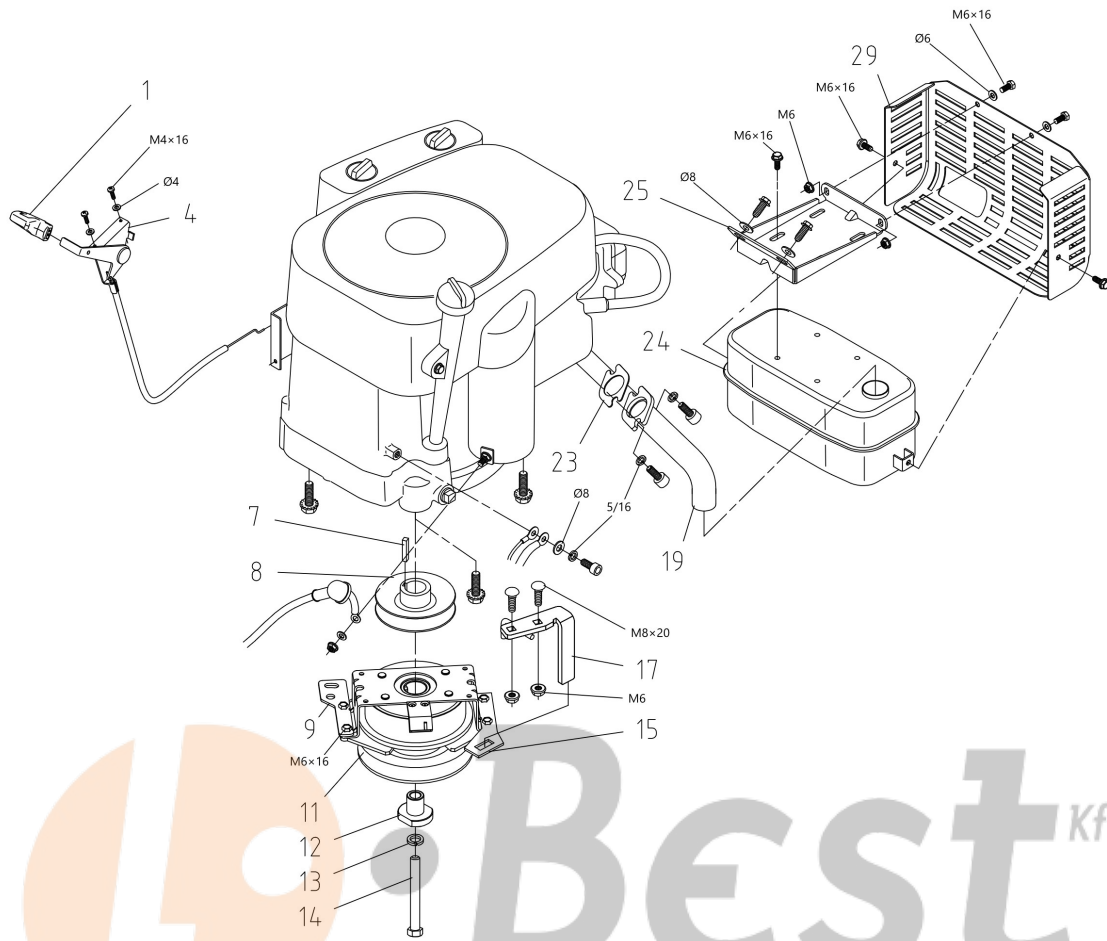

Front axle

Steering arm

Rear axle

Seat

Cutting plate lifting

Electrical parts

Body

Towing hitch

WWW.LOBEST.HU

Illustration Mowing deck

Ref.Nu	Qty	Part number	Description	Validity from	Validity till	Notes	Bulletin
1	1	TS000115R	Right guard				
4	5	TS000066R	Clamp				
7	1	TS000116R	Pin				
8	1	TS000117R	Spring				
9	2	TS000071R	Screw				
10	2	TS000074R	Wheel				
12	1	TS000118R	Mount				
14	1	TS000119R	Belt cover				
16	1	TS000120R	Bushing				
17	2	TS000104R	Water hose connection				
20	1	TS000121R	Lever				
21	1	TS000122R	Bushing				
22	1	TS000007R	Pulley				
24	1	TS000123R	Belt				
25	1	TS000124R	Bracket				
27	1	TS000125R	Left guard				
28	1	TS000126R	Pulley				
29	1	TS000127R	Bushing				
32	1	TS000128R	Belt cover				
33	1	TS000129R	Spacer				
34	1	TS000130R	Spring				
35	1	TS000065R	Screw				
36	1	TS000131R	Mowing deck				
37	2	TS000132R	Nut				
38	2	TS000111R	Pulley				
39	2	TS000082R	Key				
40	2	TS000133R	Blade shaft				
41	2	TS000085R	Disc (guard)				
42	4	TS000086R	Bearing				
43	2	TS000134R	Support				
45	2	TS000135R	Guard				
46	2	TS000099R	Key				
47	2	TS000095R	Blade hub				
48	1	TS000136R	Pin				
51	2	TS000091R	Plate				
53	2	TS000137R	Blade				
54	2	TS000097R	Washer				
56	2	TS000098R	Screw				
60	1	TS000138R	Pin				
61	1	TS000139R	Spring				
62	1	TS000140R	Locking lever				
63	1	TS000141R	Lever support				
64	1	TS000142R	Deflector				