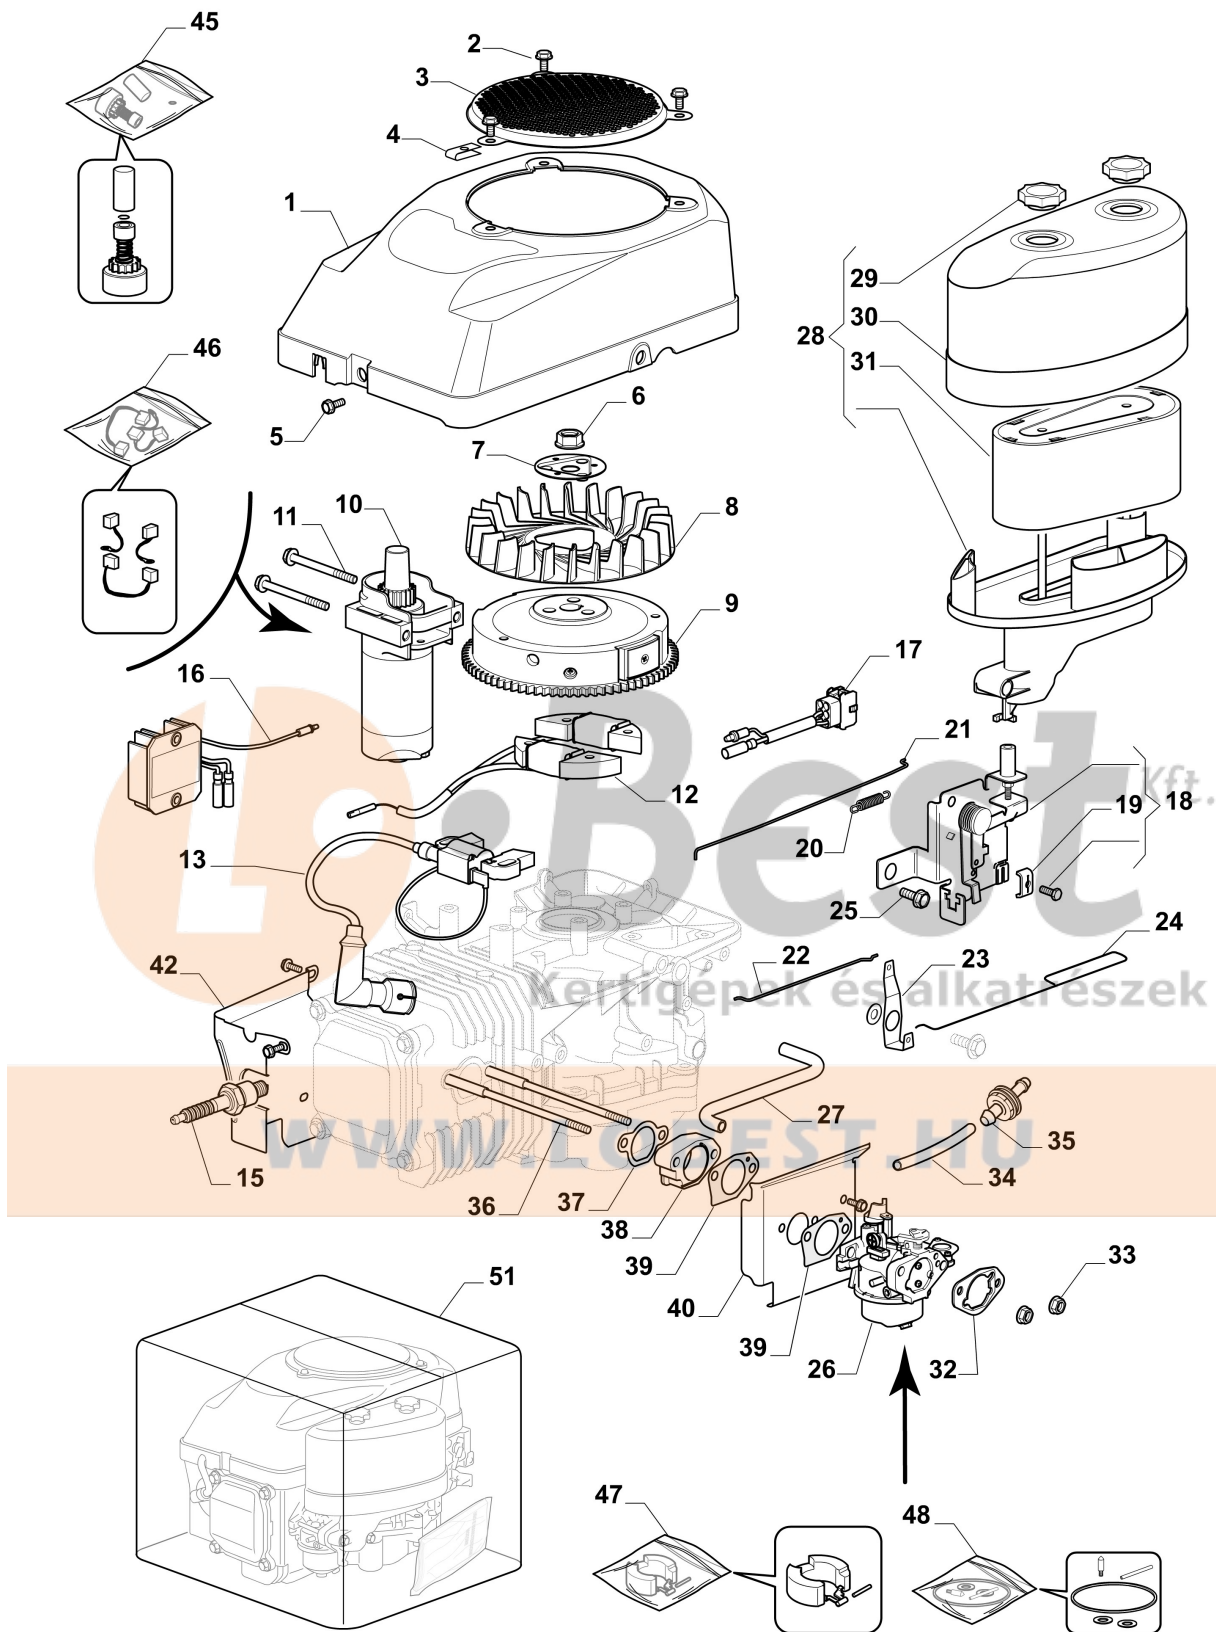

Illustration Labels

Ref.Nu	Qty	Part number	Description	Validity from	Validity till	Notes	Bulletin
1	1	TS000406R	Label				
2	1	TS000397R	Label				
3	1	TS000388R	Label			99L/14,5K	

WWW.LOBEST.HU

Illustration Starter, carburettor and air filter

Ref.Nu	Qty	Part number	Description	Validity from	Validity till	Notes	Bulletin
1	1	G118551261E0	Cover				
2	3	G112790500E0	Screw				
3	1	G118550203E0	Fan cover				
4	3	G118551280E0	Plate				
5	4	G112791213E1	Screw				
6	1	G118550237E0	Nut				
7	1	G118550236E0	Starter cup				
8	1	G118550235E1	Flywheel fan				
9	1	G118550234E2	Flywheel assy				
10	1	G118552635E0R	Start motor assy				
11	2	G112691100E0	Screw				
12	1	G118551441E0	Coil assy, charge				
13	1	G118551438E0	Ignition coil				
15	1	3055122R	Spark plug				
16	1	G118551428E1	Governor				
17	1	G118551439E0	Cable				
18	1	G118550331E1	Remote control assy				
19	1	G118550212E0	Fairled				
20	1	G118550213E0	Spring				
21	1	G118551219E0	Rod				
22	1	G118551218E0	Rod				
23	1	G118551267E0	Bracket				
24	1	G118551221E0	Throttle rod				
25	2	G118551277E0	Screw				
26	1	G118551520E0	Carburetor				
27	1	G118550225E1	Breather fuel pipe				
28	1	G118551516E0R	Air filter kit				
29	2	G118550201E0	Knob				
30	1	G118550200E0	Air filter cover				
31	1	G118550199E0R	Air filter				
32	1	G118550762E0	Gasket				
33	2	G112154510E0	Nut				
34	1	G118550432E0	Fuel pipe				
35	1	G118550427E0	Fuel filer				
36	2	G118551279E0	Stud				
37	1	G118551263E0	Gasket				
38	1	G118551265E0	Insulator				
39	2	G118551262E0	Gasket				
40	1	G118551259E0	Guard				
42	1	G118551260E0	Guard				
45	1	G118550365E1	Repair kit				
46	1	G118550332E1	Brush				
47	1	G118550440E0	Repair kit				
48	1	G118550442E0	Carburettor gasket set				